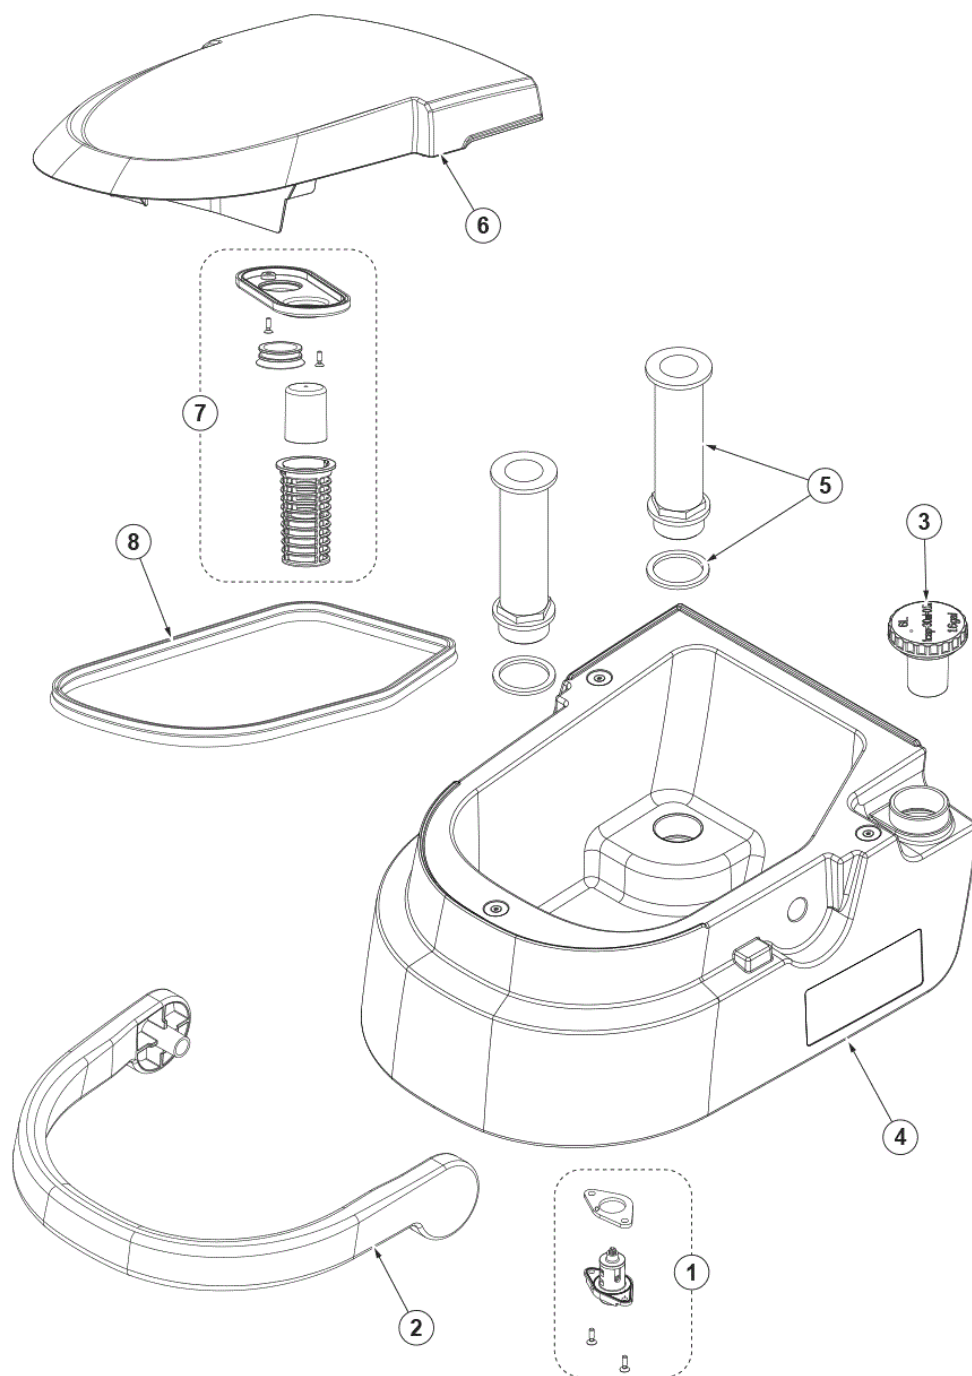

# TABLE OF CONTENTS

---

PL GENERAL VIEW .....	1
PL SOLUTION AND RECOVERY TANK.....	3
PL BRUSH MOTOR.....	5
PL CHASSIS - FIXING AND COVER.....	7
PL CHASSIS - VACUUM AND REAR WHEELS.....	9
PL CHASSIS - SOLUTION AND VAC CHAMBER.....	11
PL CHASSIS - PEDAL WHEELS.....	13
PL HANDLE BAR.....	15
PL WIRING DIAGRAM.....	17
PL RECOMMENDED PARTS - ACCESSORIES.....	19

## Part Notes:

- [1] - OPTIONAL - See TSB-FC-2017-035  
 DE TSB-FC-2017-035 SC250 Scrubtec 334C Lithium Batterie
- [2] - OPTIONAL