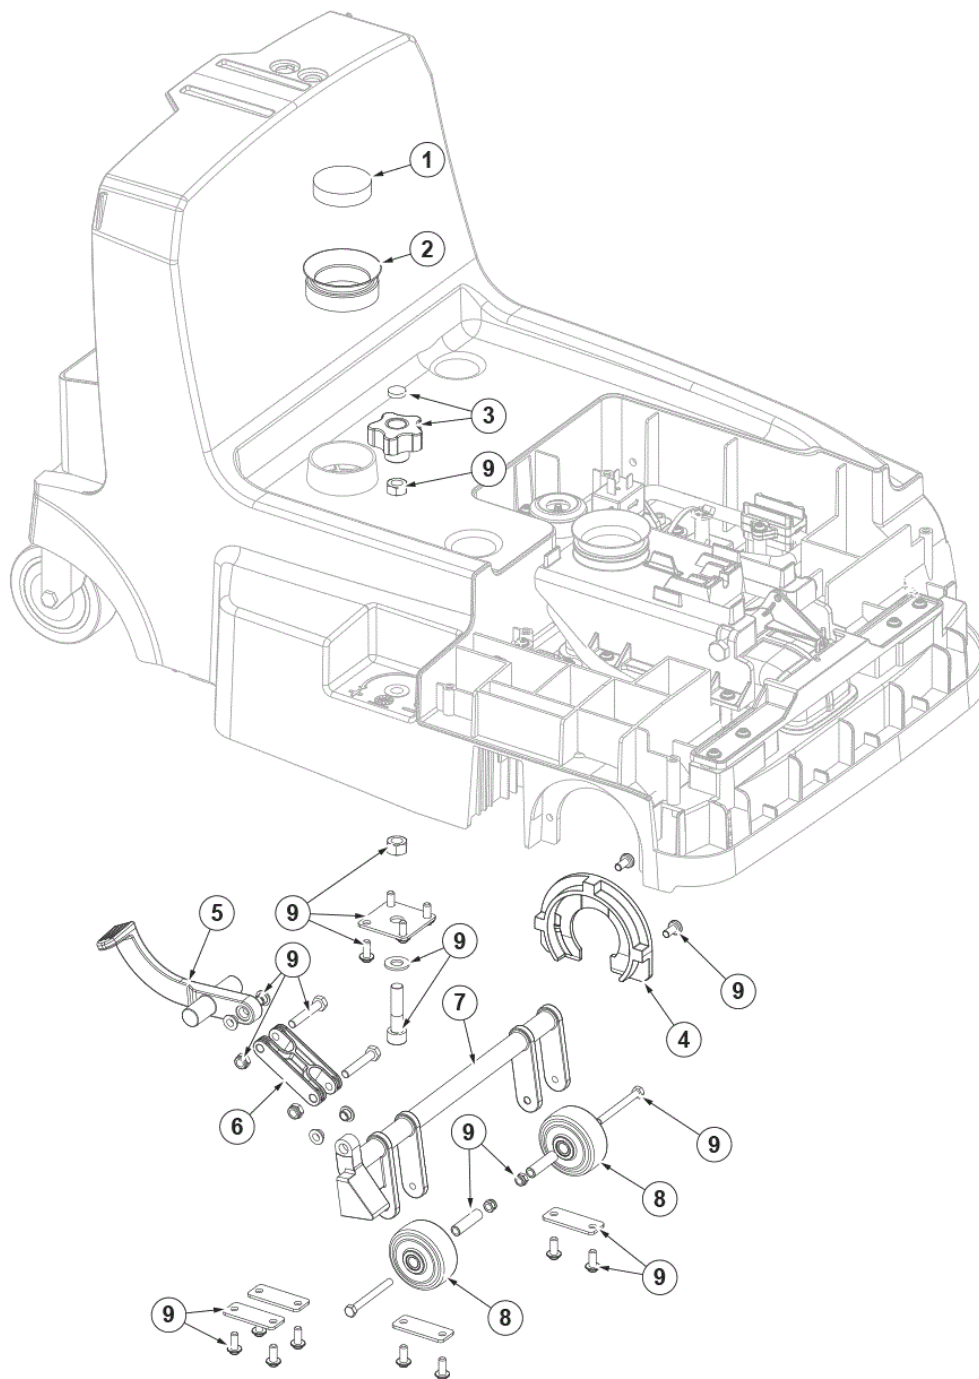

PL CHASSIS - PEDAL WHEELS

SC250 34C NIL

2017.05.24

2017.05.24

Pos.	Vare-nr	Antal	Beskrivelse	Notes
1	9100001278	1	FILTER VACUUM MOTOR PKD	
2	9100001958	1	GASKET PKD	
3	33022889	1	KNOB KIT	
4	9100001973	1	SUPPORT ALU F BRUSH HOOKING SIP	
5	9100001982	1	LEVER PLAST. F PEDAL SIP	
6	9100001962	1	PEDAL ALU F MACHINE PARKING SIP	
7	9100001961	1	SUPPORT ALU F FIXED WHEELS SIP	
8	9100000559	2	WHEEL D.51 GREY PKD	
9	9100002043	1	HARDWARE PEDAL WHEELS KIT