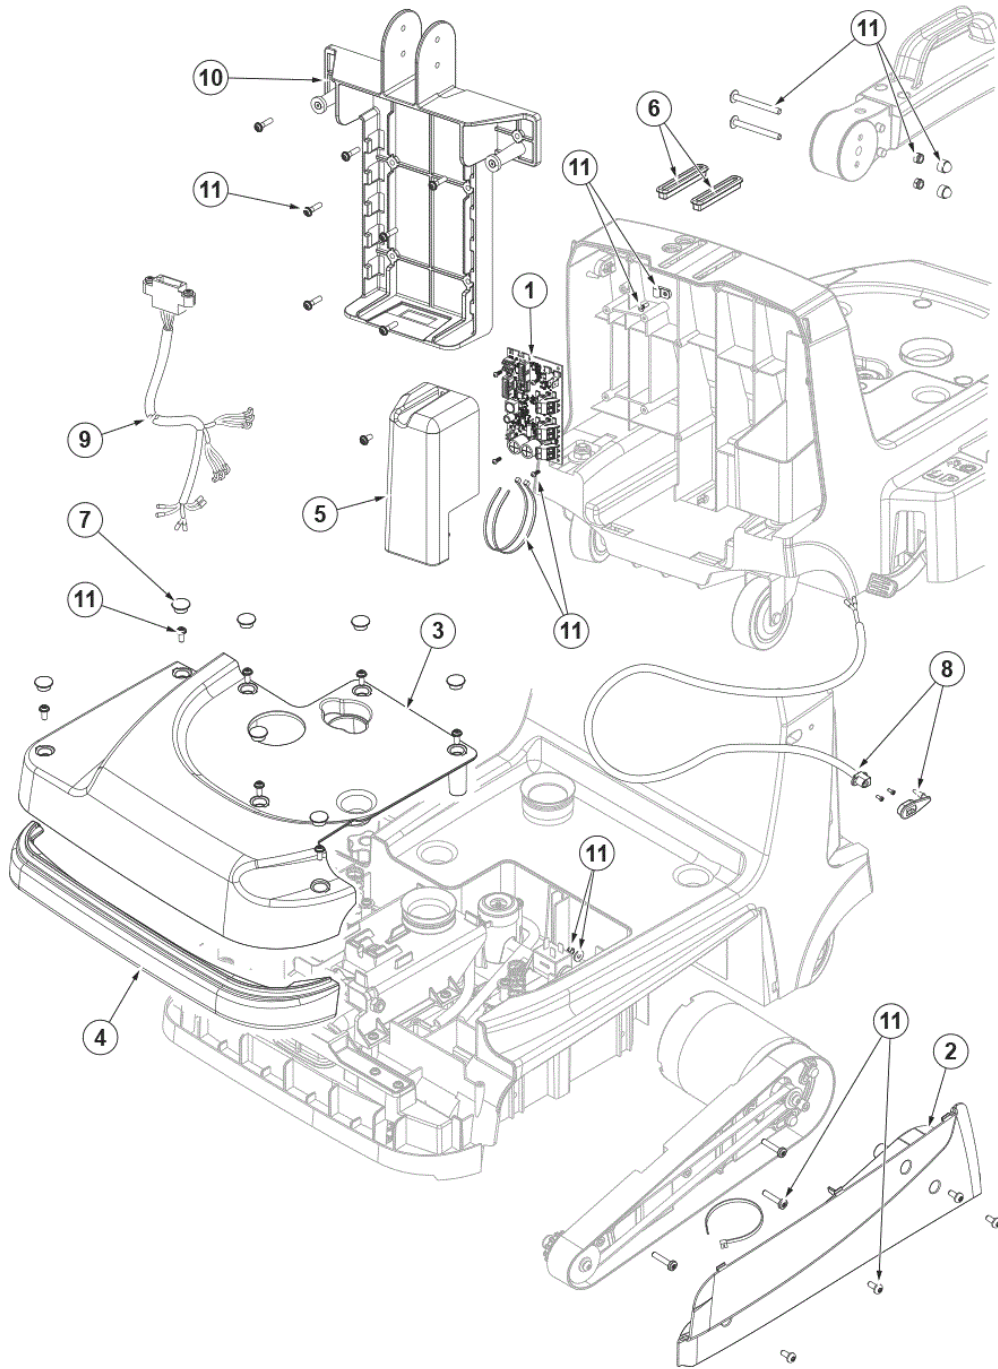

Pos.	Vare-nr	Antal	Beskrivelse	Notes
1	9100001957	1	HUB TRACTION BRUSH PLAST. SIP	
2	9100002018	1	BEARING BALL 6201 2RS1 SIP	
3	9100001966	1	MOTOR BRUSH 180W 36V SIP	
4	9100001967	1	SUPPORT ALU F BRUSH MOTOR SIP	
5	9100001968	1	PULLEY TIMING BELT ALU HTD 20 3M 09 SIP	
6	9100001969	1	PULLEY TIMING BELT ALU HTD 40 3M 09 SIP	
7	9100001970	1	SHAFT GALV. F BRUSH SIP	
8	9100001971	1	BELT TIMING HTD/OMEGA 669 3M 09 SIP	
9	9100002036	1	HARDWARE BRUSH MOTOR KIT	