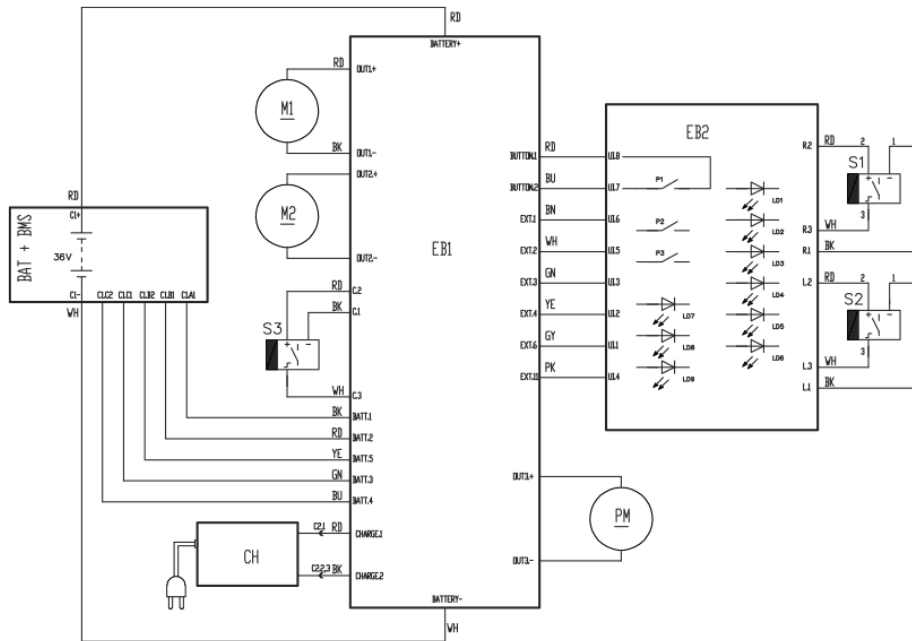

Pos.	Vare-nr	Antal	Beskrivelse	Notes
1	9100001999	1	HANDLE BAR ALU SIP	
2	9100002004	1	COVER PLAST. GREY F HANDLE SIP	
3	9100002001	1	COVER LOWER PLAST. GREY F HANDLE SIP	
4	9100002000	1	COVER UPPER PLAST. GREY F HANDLE SIP	
5	9100001985	1	CONTROLLER USER INTERFACE SIP	
6	9100002005	1	LOCK LEVER PLAST. SIP	
7	9100002003	2	LEVER ALU F HANDLE ADJUST. PKD	
8	9100002002	1	CABLE LIFTING SQUEEGEE SIP	
9	9100001998	1	CABLE HANDLE ADJUSTING SIP	
10	9100001986	1	HARNESS HANDLE BAR SIP	
11	9100002016	2	SENSOR CAPACITIVE SIP	
12	9100002006	2	HARNESS HANDLE BAR SENSOR SIP	
13	9100002020	1	HANDLE LOCK KIT	
14	9100002021	1	HARDWARE HANDLE BAR KIT	