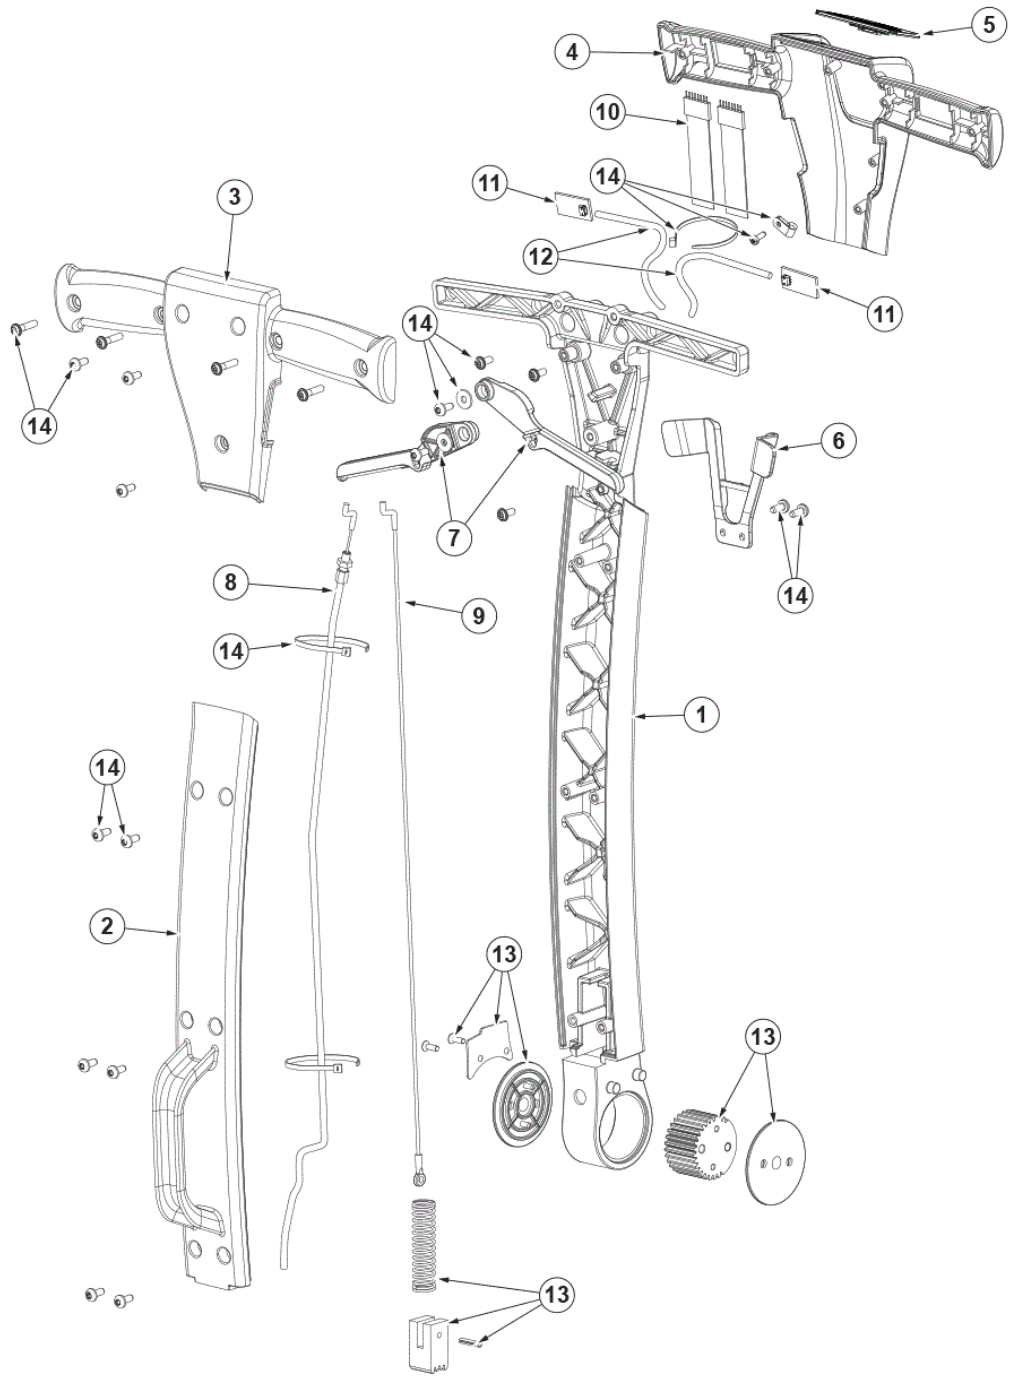

Pos.	Vare-nr	Antal	Beskrivelse	Notes
1	9100001999	1	HANDLE BAR ALU SIP	
2	9100002004	1	COVER PLAST. GREY F HANDLE SIP	
3	9100002001	1	COVER LOWER PLAST. GREY F HANDLE SIP	
4	9100002000	1	COVER UPPER PLAST. GREY F HANDLE SIP	
5	9100001985	1	CONTROLLER USER INTERFACE SIP	
6	9100002005	1	LOCK LEVER PLAST. SIP	
7	9100002003	2	LEVER ALU F HANDLE ADJUST. PKD	
8	9100002002	1	CABLE LIFTING SQUEEGEE SIP	
9	9100001998	1	CABLE HANDLE ADJUSTING SIP	
10	9100001986	1	HARNESS HANDLE BAR SIP	
11	9100002016	2	SENSOR CAPACITIVE SIP	
12	9100002006	2	HARNESS HANDLE BAR SENSOR SIP	
13	9100002020	1	HANDLE LOCK KIT	
14	9100002021	1	HARDWARE HANDLE BAR KIT	