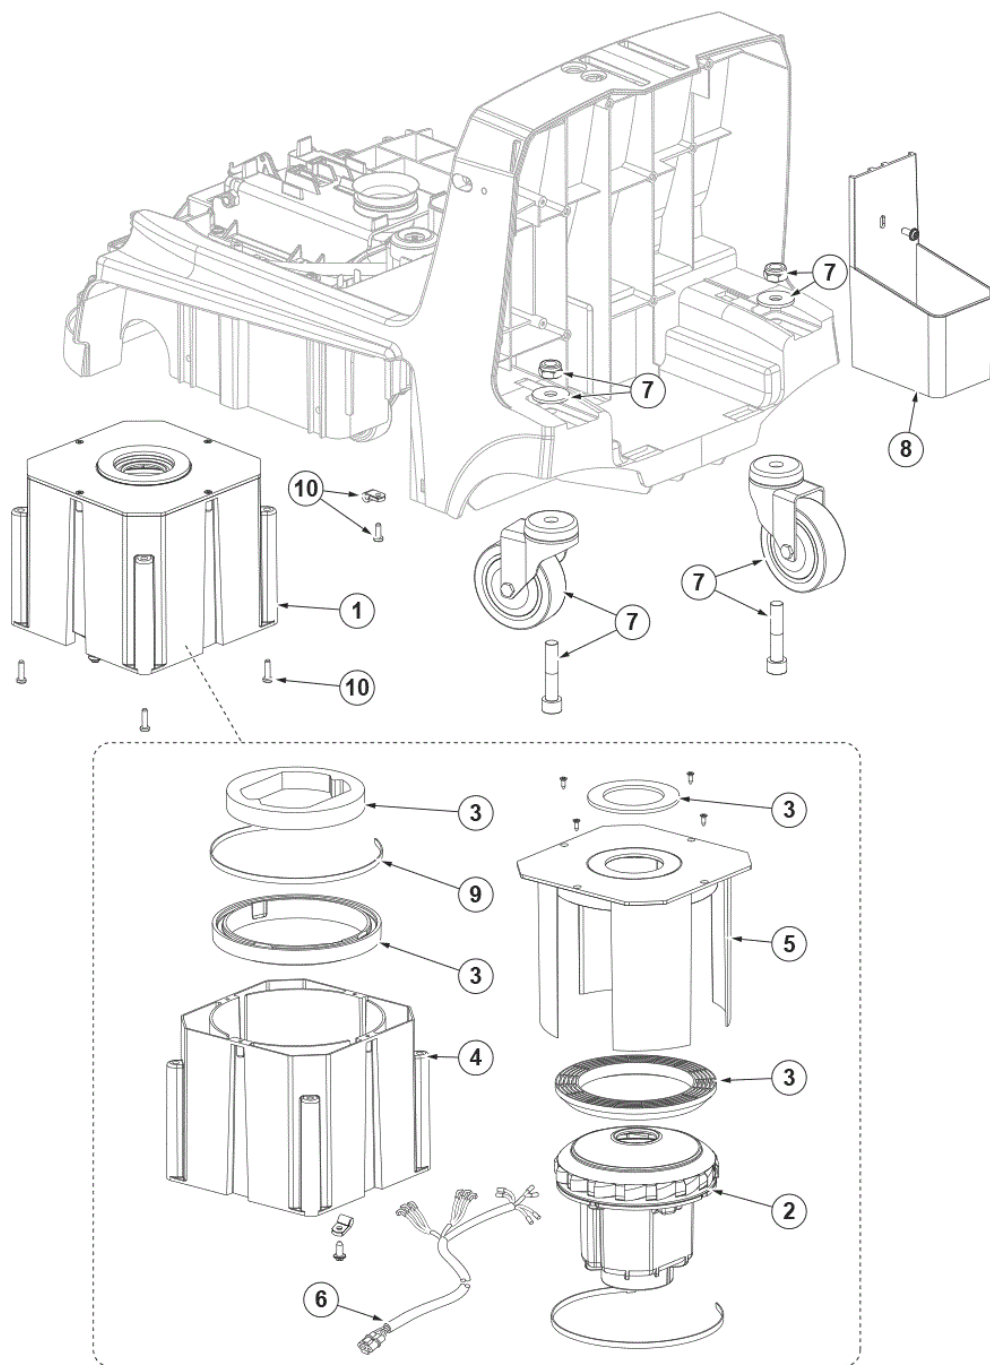

PL CHASSIS - VACUUM AND REAR WHEELS

SC250 34C NIL

2017.05.24

2017.05.24

Pos.	Vare-nr	Antal	Beskrivelse	Notes
1	9100002041	1	MOTOR VACUUM 36V 200W KIT	
2	9100001987	1	MOTOR VACUUM 36V 200W SIP	
3	9100002042	1	SEALINGS MOTOR VACUUM KIT	
4	9100001983	1	SUPPORT EXT. PLAST. F VAC. MOTOR KIT	
5	9100001989	1	SUPPORT INT. PLAST. F VAC. MOTOR SIP	
6	9100001996	1	HARNESS VACUUM MOTOR SIP	
7	9100002045	1	WHEELS CASTOR D.75 KIT	
8	9100001992	1	CONTAINER PLAST. F BATTERY CHARGER SIP	
9	1466337000	1	TIE CABLE 4.8X430 WHITE 2 PCS SET	
10	9100002046	1	HARDWARE VACUUM SYSTEM KIT