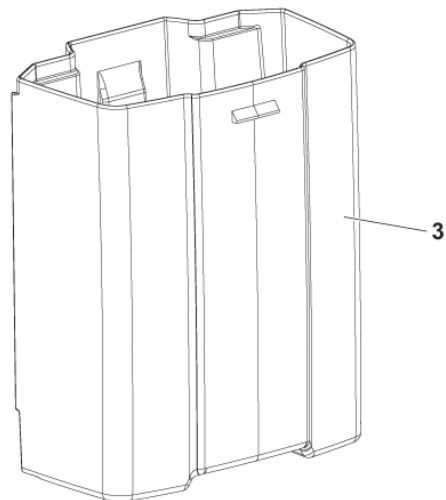

RECOVERY TANK

SC100 E NIL

2015.07.06

2016.05.24

Pos.	Vare-nr	Antal	Beskrivelse	Notes
1	107413527	1	TOP RECOVERY TANK GREY	
2	107413484	1	CAP FOR RECOVERY TANK	
3	107413513	1	RECOVERY TANK GREY