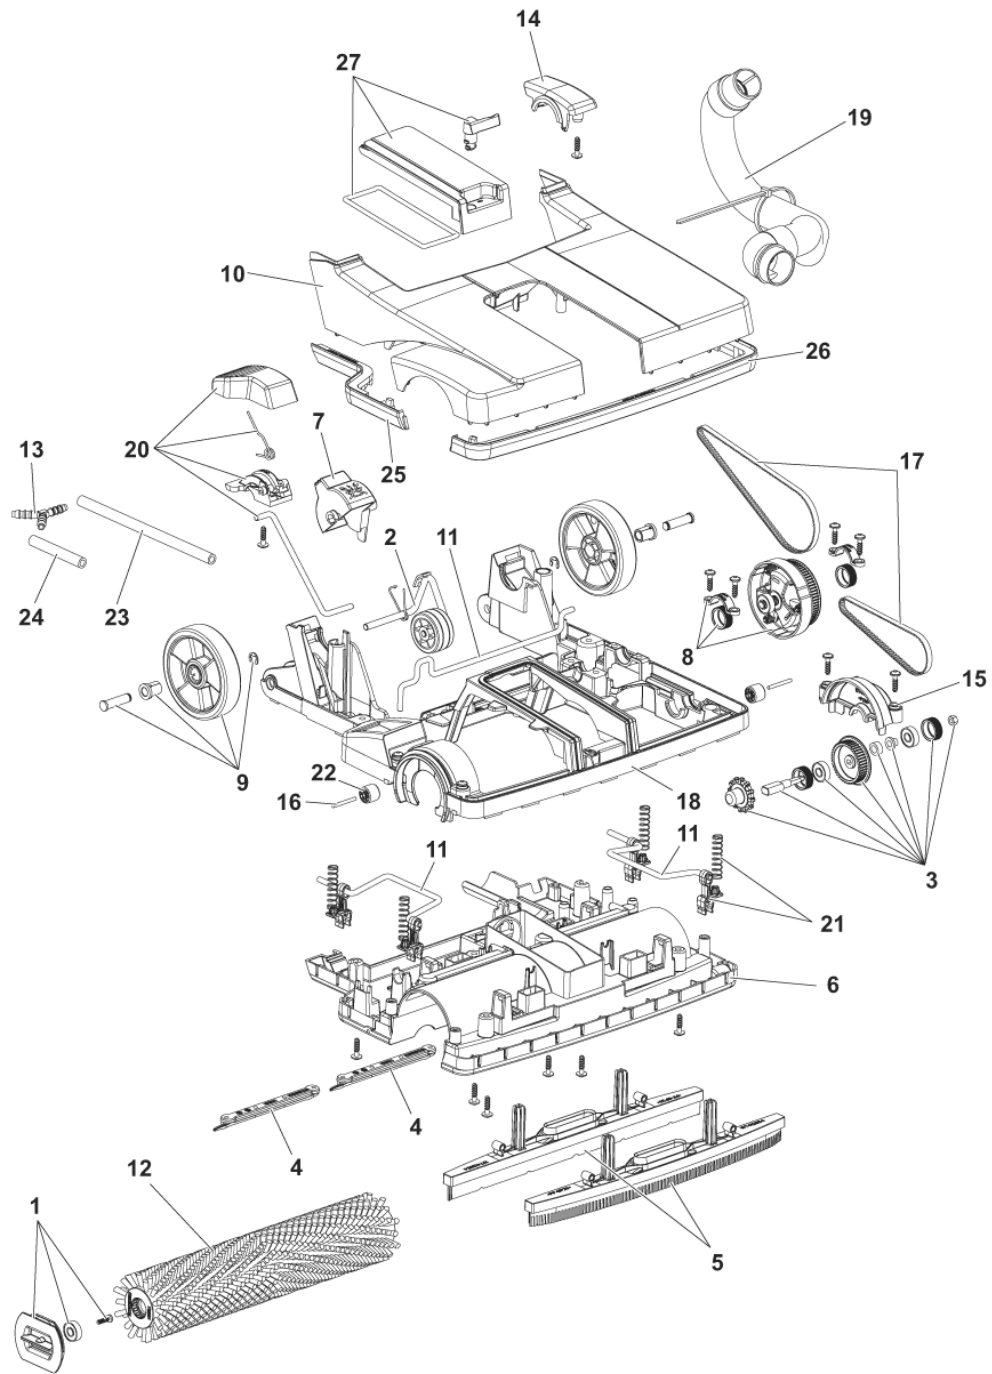

PARTS LIST

2017.08.01

TABLE OF CONTENTS

GENERAL VIEW	1
NOZZLE HEAD	3
BODY	5
RECOVERY TANK	7
SOLUTION TANK	9
HANDLE	11
WIRING DIAGRAM	13
RECOMMENDED PARTS	15

Pos.	Vare-nr	Antal	Beskrivelse	Notes
1		1	NOZZLE HEAD CPL	[1]
2		1	BODY CPL. NILFISK 230V	[2]
3		1	HANDLE CPL. NILFISK	[3]
4	107411864	1	Ekstern sugeslange kit	[4]
5	107418023	1	TUBE HOLDER	
6	107411865	1	Tæppe kit	[5]
7	107414568	1	Opbevaringsnet kit	[5]
8	107414842	1	Aftagelig ledning 15 m	[5]
9	107414843	1	DETACHABLE CORD 15M GB	[5]

Part Notes:

- [1] - NOZZLE HEAD
- [2] - BODY
- [3] - HANDLE
- [4] - OPTIONAL
- [5] - OPTIONAL - NOT SHOWN

Pos.	Vare-nr	Antal	Beskrivelse	Notes
1	107413503	1	KEY LOCK BRUSH JET BLACK	
2	107413471	1	AXLE HIGHT ADJUSTMENT ROLLER	
3	107413495	1	BRUSH MOUNTING	
4	107413493	2	DOSING BRIDGE	
5	107411867	1	Sugefod kit 321 mm	[1]
5	107411868	1	Tæppe kit sugefod 321 mm	[1]
7	107413522	1	SQUEEGEE PEDAL JET BLACK	
8	107413487	1	CLUTCH OVERLOAD CPL	
9	107413515	1	REAR WHEEL D90 WITH AXLE CPL.	
11	107413520	1	SQUEEGEE LIFTER	
12	107411860	1	Cylinderbørste medium PPL hvid 310 mm	[1]
12	107411861	1	Cylinderbørste hård PPL sort 310 mm	[1]
12	107411862	1	Cylinderbørste mikrofiber 310 mm	[1]
12	107411863	1	Cylinderbørste tæppe 310 mm	[1]
14	107414818	1	BEARING COVER LEFT	
15	107413476	1	BRUSH BEARING COVER	
17	107413477	1	BANDO BELT BRUSH	
19	107413478	1	HOSE AIRCHANNEL	
20	107413512	1	PARKING PEDAL ORANGE	
21	107413521	4	SQUEEGEE LIFTER BODY	
27	107413488	1	COVER FOR SQUEEGEE CHANNEL JET	
K1	107413509	1	NOZZLE HEAD	[2]
K2	107413525	1	TOP COVER CHASSIS GREY	[3]