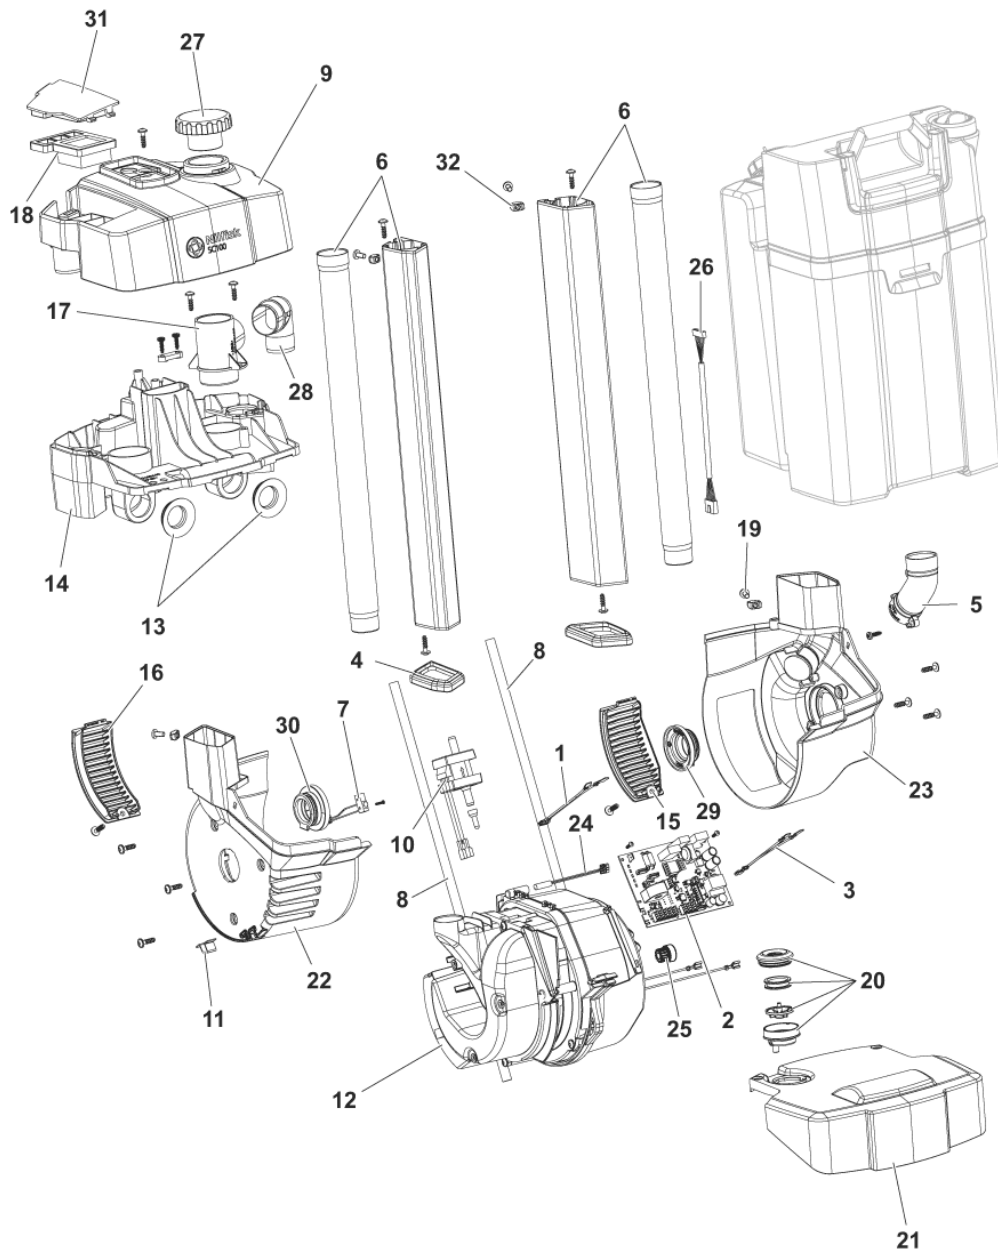

Pos.	Vare-nr	Antal	Beskrivelse	Notes
1	107414819	1	WIRE FOR PUMP	
2	107413511	1	PCBA DELTA UP 220-240V	
3	107414814	1	WIRE W.FASTONS	
4	107414820	2	SEALING LEFT RIGHT	
5	107413479		BEND FOR SUCTION HOSE	
6	107414816	2	PROFIL ALUMINIUM WITH TUBES	
7	107414815	1	PARKING SWITCH	
8	107413523	1	SILICONE HOSE 10X6	
10	107413492	1	DOSING PUMP NILFISK	[1]
12	107413507	1	MOTOR HOUSING	
13	107413499	1	GASKET IN/OUT	
18	107413496	1	FILTER	
19	107413508	1	M5X10 BOLT	
20	107413497	1	Filter & pakning rentvandstank	
21	107414821	1	TOP COVER BASE SC100	
24	107413533	1	WIRE W. JST3POL	
25	107413535	1	COG WHEEL M3 14T	
26	107413481	1	CABLE F.USER INTERFACE	
27	107413486	1	CAP FOR SPOT CLEANING BLACK	
31	107413504	1	LID FOR FILTER GREY	
32	107413529	1	T-NUT M5	
K1	107413474	1	BODY RIGHT JET BLACK	[2]
K2	107413475	1	BODY LEFT JET BLACK	[3]
K3	107413498	1	FLOW BASE RAL 7016	[4]

Part Notes:

- [1] - SEE TSB-FC-2016-071
- [2] - NOT SHOWN - ITEMS No. 11-16-22-30
- [3] - NOT SHOWN - ITEMS No. 5-15-23-29
- [4] - NOT SHOWN - ITEMS No. 9-14-17-28