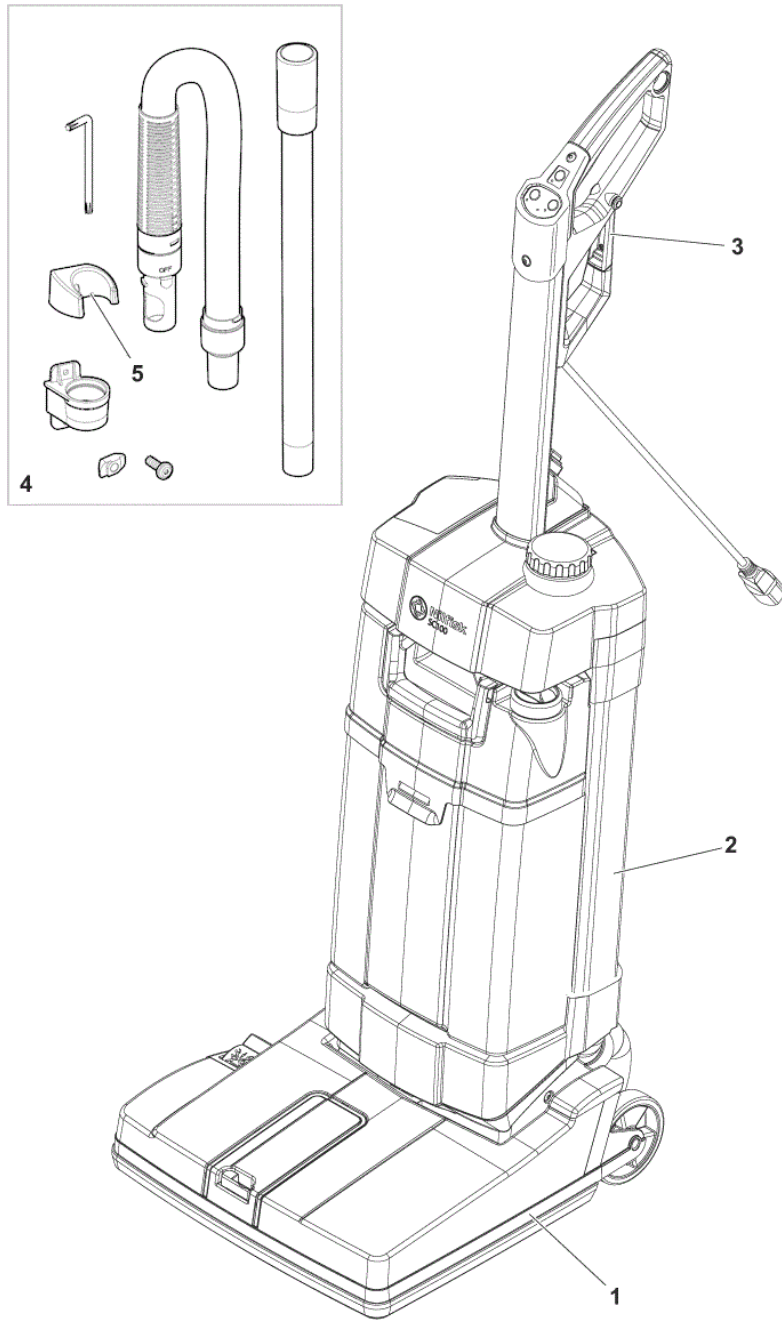

PARTS LIST

2017.08.01

TABLE OF CONTENTS

GENERAL VIEW	1
NOZZLE HEAD	3
BODY	5
RECOVERY TANK	7
SOLUTION TANK	9
HANDLE	11
WIRING DIAGRAM	13
RECOMMENDED PARTS	15

Pos.	Vare-nr	Antal	Beskrivelse	Notes
1		1	NOZZLE HEAD CPL	[1]
2		1	BODY CPL. NILFISK 230V	[2]
3		1	HANDLE CPL. NILFISK	[3]
4	107411864	1	Ekstern sugeslange kit	[4]
5	107418023	1	TUBE HOLDER	
6	107411865	1	Tæppe kit	[5]
7	107414568	1	Opbevaringsnet kit	[5]
8	107414842	1	Aftagelig ledning 15 m	[5]
9	107414843	1	DETACHABLE CORD 15M GB	[5]

Part Notes:

- [1] - NOZZLE HEAD
- [2] - BODY
- [3] - HANDLE
- [4] - OPTIONAL
- [5] - OPTIONAL - NOT SHOWN

Pos.	Vare-nr	Antal	Beskrivelse	Notes
1	107413503	1	KEY LOCK BRUSH JET BLACK	
2	107413471	1	AXLE HIGHT ADJUSTMENT ROLLER	
3	107413495	1	BRUSH MOUNTING	
4	107413493	2	DOSING BRIDGE	
5	107411867	1	Sugefod kit 321 mm	[1]
5	107411868	1	Tæppe kit sugefod 321 mm	[1]
7	107413522	1	SQUEEGEE PEDAL JET BLACK	
8	107413487	1	CLUTCH OVERLOAD CPL	
9	107413515	1	REAR WHEEL D90 WITH AXLE CPL.	
11	107413520	1	SQUEEGEE LIFTER	
12	107411860	1	Cylinderbørste medium PPL hvid 310 mm	[1]
12	107411861	1	Cylinderbørste hård PPL sort 310 mm	[1]
12	107411862	1	Cylinderbørste mikrofiber 310 mm	[1]
12	107411863	1	Cylinderbørste tæppe 310 mm	[1]
14	107414818	1	BEARING COVER LEFT	
15	107413476	1	BRUSH BEARING COVER	
17	107413477	1	BANDO BELT BRUSH	
19	107413478	1	HOSE AIRCHANNEL	
20	107413512	1	PARKING PEDAL ORANGE	
21	107413521	4	SQUEEGEE LIFTER BODY	
27	107413488	1	COVER FOR SQUEEGEE CHANNEL JET	
K1	107413509	1	NOZZLE HEAD	[2]
K2	107413525	1	TOP COVER CHASSIS GREY	[3]