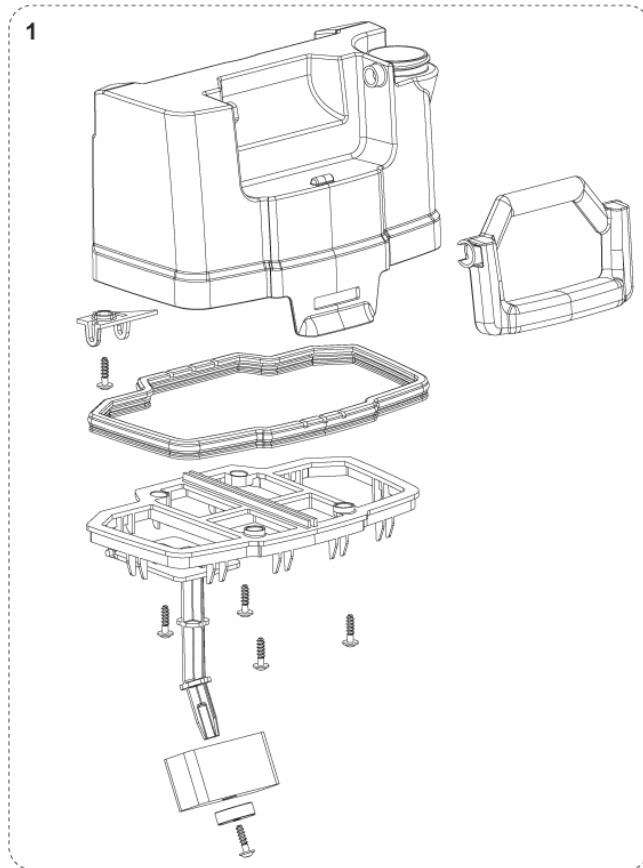

RECOVERY TANK

SC100 E NIL

2015.07.06

2016.05.24

Pos.	Vare-nr	Antal	Beskrivelse	Notes
1	107413527	1	TOP RECOVERY TANK GREY	
2	107413484	1	CAP FOR RECOVERY TANK	
3	107413513	1	RECOVERY TANK GREY