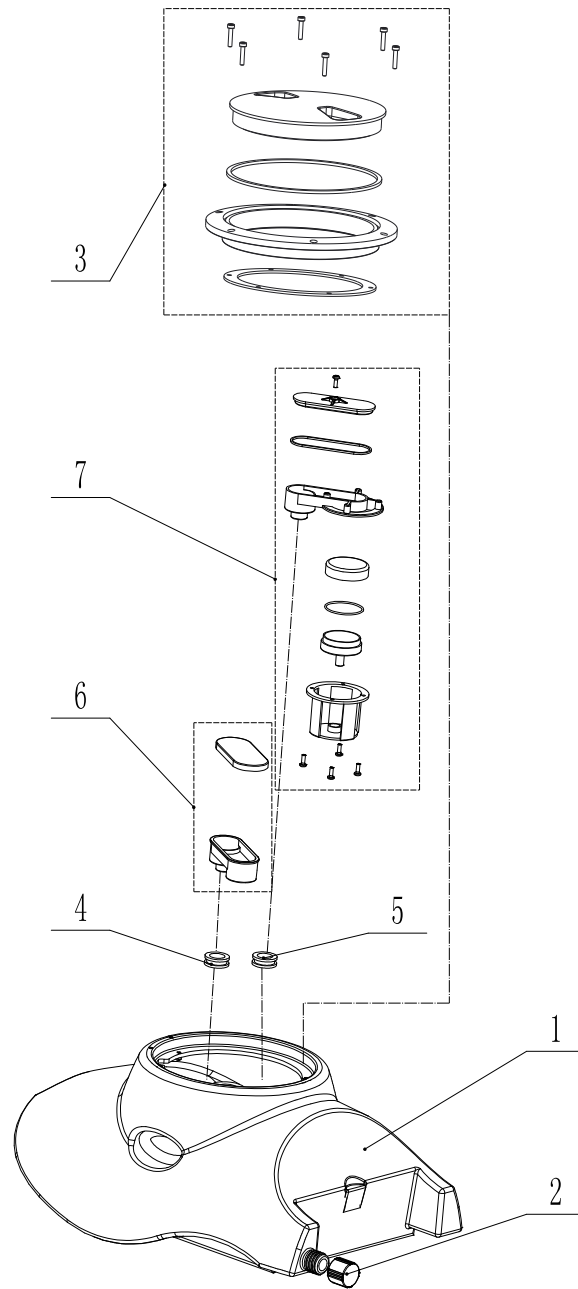

Part Notes:

- [1] - Model AS380/15B-EU, from serial number EU004736H
 Model AS380/15B-EUNB, from serial number EUNB001001K
 Model AS380/15B-UK, from serial number UK001541H
 Model AS380/15B-AU, from serial number AU001385H
 Model AS380/15B-TR, from serial number TR001841K
- [2] - Model AS380/15B-EU, up to serial number EU004735H
 Model AS380/15B-EUNB, up to serial number EUNB001000K
 Model AS380/15B-UK, up to serial number UK001540H
 Model AS380/15B-AU, up to serial number AU001384H
 Model AS380/15B-TR, up to serial number TR001840K
- [3] - AS380/15C

Pos.	Vare-nr	Antal	Beskrivelse	Notes
1	VF89402A	2	KIT WHEEL BUMPER 60MM	
2	VF89401	1	DECK BRUSH PP	
3	VF89803A	1	KIT CLUTCH BRUSH PA INCL.SCREWS	

Pos.	Vare-nr	Antal	Beskrivelse	Notes
1	VF89608B	1	KIT CONTROL HOUSING FRONT	
2	VF89025-4	1	BOARD CONTROL PANEL	
3	VF89025-3	1	COMMUNICATION WIRE	
4	VF89620	1	CONNECTION WIRE SWITCH	
5	VF89615A	1	KIT TRIGGER AND SWITCH	
6	VF89618B	1	KIT CONTROL HOUSING REAR	
7	VF89610A	1	KIT HANDLE RELEASE	
8	VF89601A	1	HANDLE METAL	
9	VF89612	1	BUSHING GUIDE GEAR	
10	VF89614	1	GEAR ROTATE	

Pos.	Vare-nr	Antal	Beskrivelse	Notes
1	VF89625C	1	KIT FRONT CONTROL HOUSING	
2	VA41028C	1	ELECTRO MAGNETIC INTERFERENCE	
3	VF89044D	1	KIT CONTROL WIRE	
4	VF89623	3	SWITCH CONTROL	
5	VF89615A	1	KIT TRIGGER AND SWITCH	
6	VF89627C	1	KIT REAR CONTROL HOUSING	
7	VF89610A	1	KIT HANDLE RELEASE	
8	VF89601A	1	HANDLE METAL	
9	VF89075	1	GROMMET POWER CABLE	
10	VF89612	1	BUSHING GUIDE GEAR	
11	VF89614	1	GEAR ROTATE	