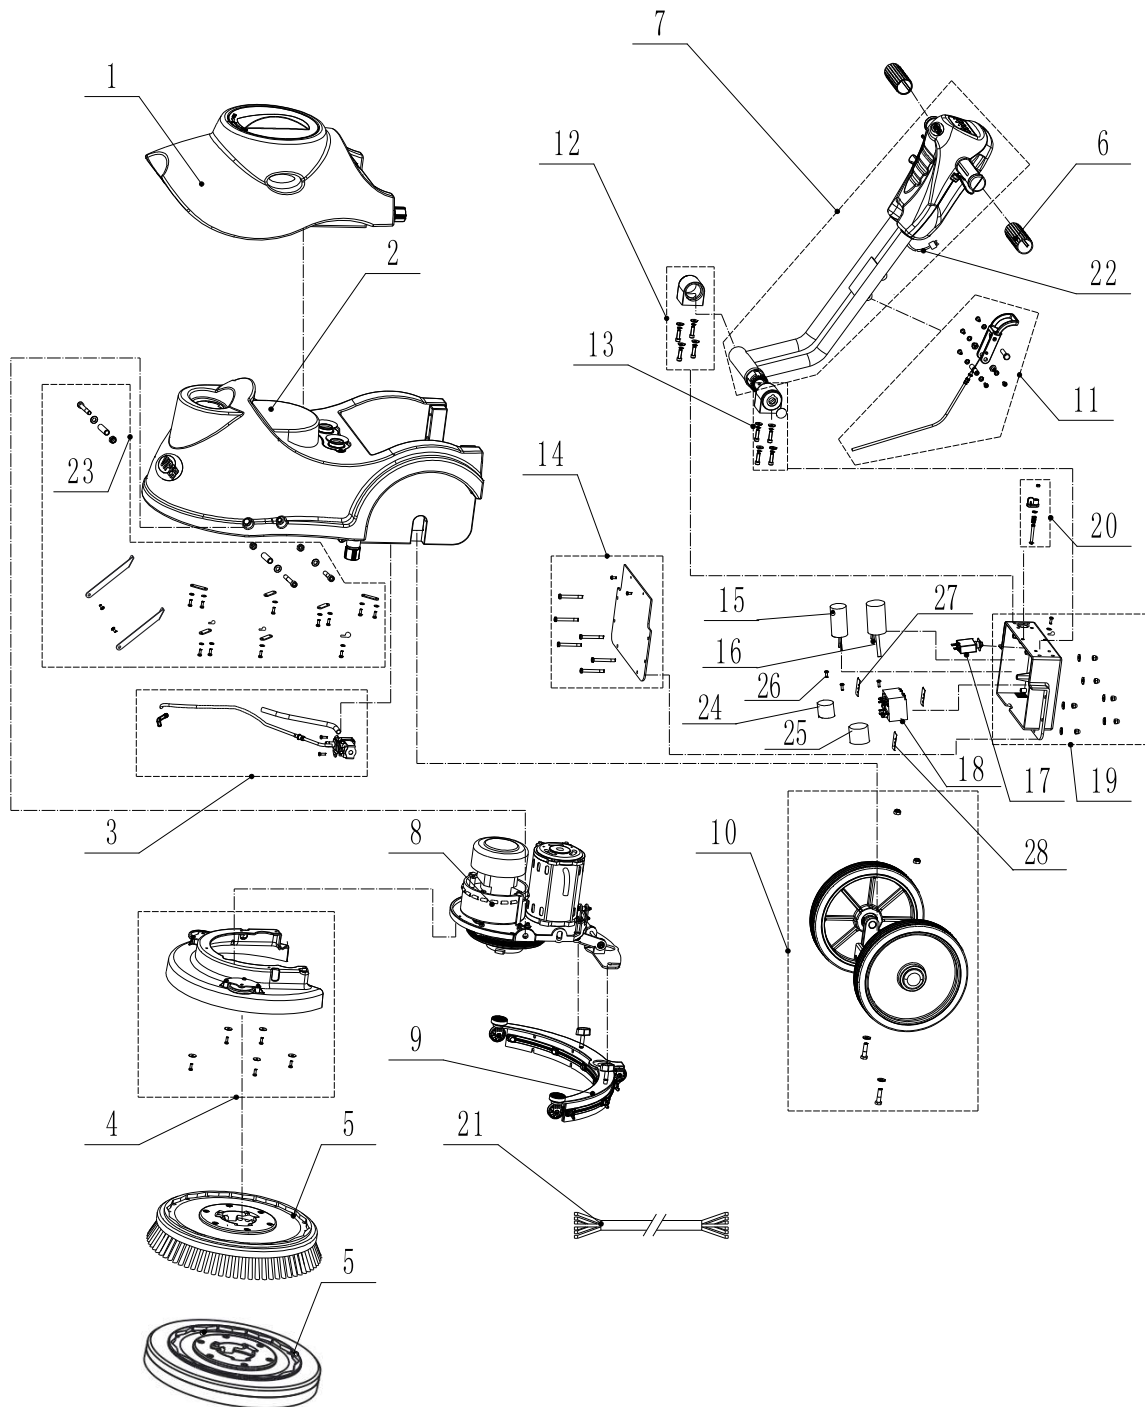

PARTS LIST

2022.05.16

TABLE OF CONTENTS

OVERVIEW 15B.....	1
OVERVIEW 15C.....	3
SOLUTION TANK.....	5
MOTOR FIXING PLATE.....	7
BRUSH.....	9
HANDLE CONTROL 15B.....	11
HANDLE CONTROL 15C.....	13
RECOVERY TANK.....	15
SQUEEGEE.....	17
WEAR AND TEAR PARTS.....	19

Part Notes:

- [1] - TSB 2014-005 AS380 FANG15 Vacuum improvement
- [2] - After May/30/2014
- [3] - Before May/30/2014
- [4] - TSB 2014-004 AS380 FANG15 Water splash
- [5] - Before Dec/12/2013
- [6] - After Dec/12/2013
- [7] - Model AS380/15B-EU, up to serial number EU004735H
Model AS380/15B-EUNB, up to serial number EUNB001000K
Model AS380/15B-UK, up to serial number UK001540H
Model AS380/15B-AU, up to serial number AU001384H
Model AS380/15B-TR, up to serial number TR001840K
- [8] - Model AS380/15B-EU, from serial number EU004736H
Model AS380/15B-EUNB, from serial number EUNB001001K
Model AS380/15B-UK, from serial number UK001541H
Model AS380/15B-AU, from serial number AU001385H
Model AS380/15B-TR, from to serial number TR001841K