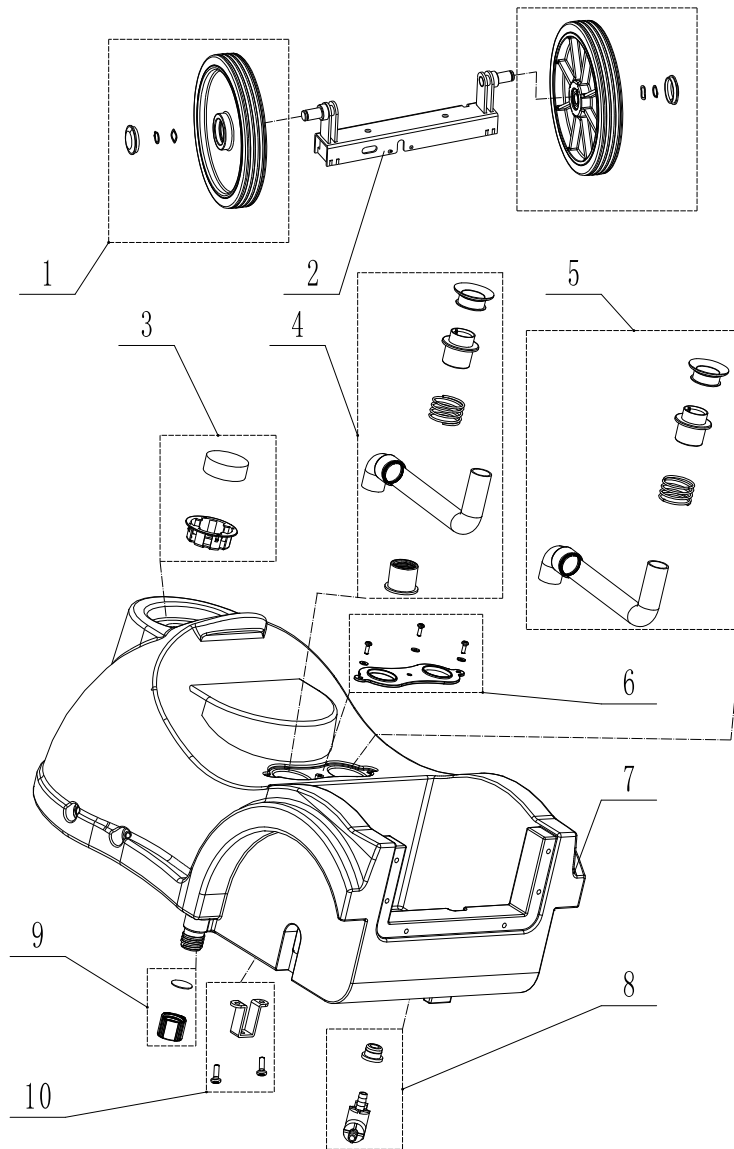

SOLUTION TANK

AS380/15

2017.11.02

2016.08.09

Pos.	Vare-nr	Antal	Beskrivelse	Notes
1	VF89202A	2	KIT WHEEL 10 INCH PLASTIC	
2	VF89201	1	KIT AXLE WHEEL METAL	
3	VF89113A	1	KIT FILTER WATER IN-LET	
4	VF89105B	1	KIT SUCTION HOSE DIRTY WATER	
5	VF89104A	1	KIT VACUUM HOSE PLASTIC	
6	VF89106A	1	KIT FIXING PLATE HOSE PLASTIC	
7	VF89101A	1	KIT SOLUTION TANK 15L LLDPE	
8	VF89111	1	KIT SOLUTION CONTROL SWITCH	
9	VF89110A	1	KIT DRAIN WATER	
10	VF89112A	1	CABLE LIFT FIXING