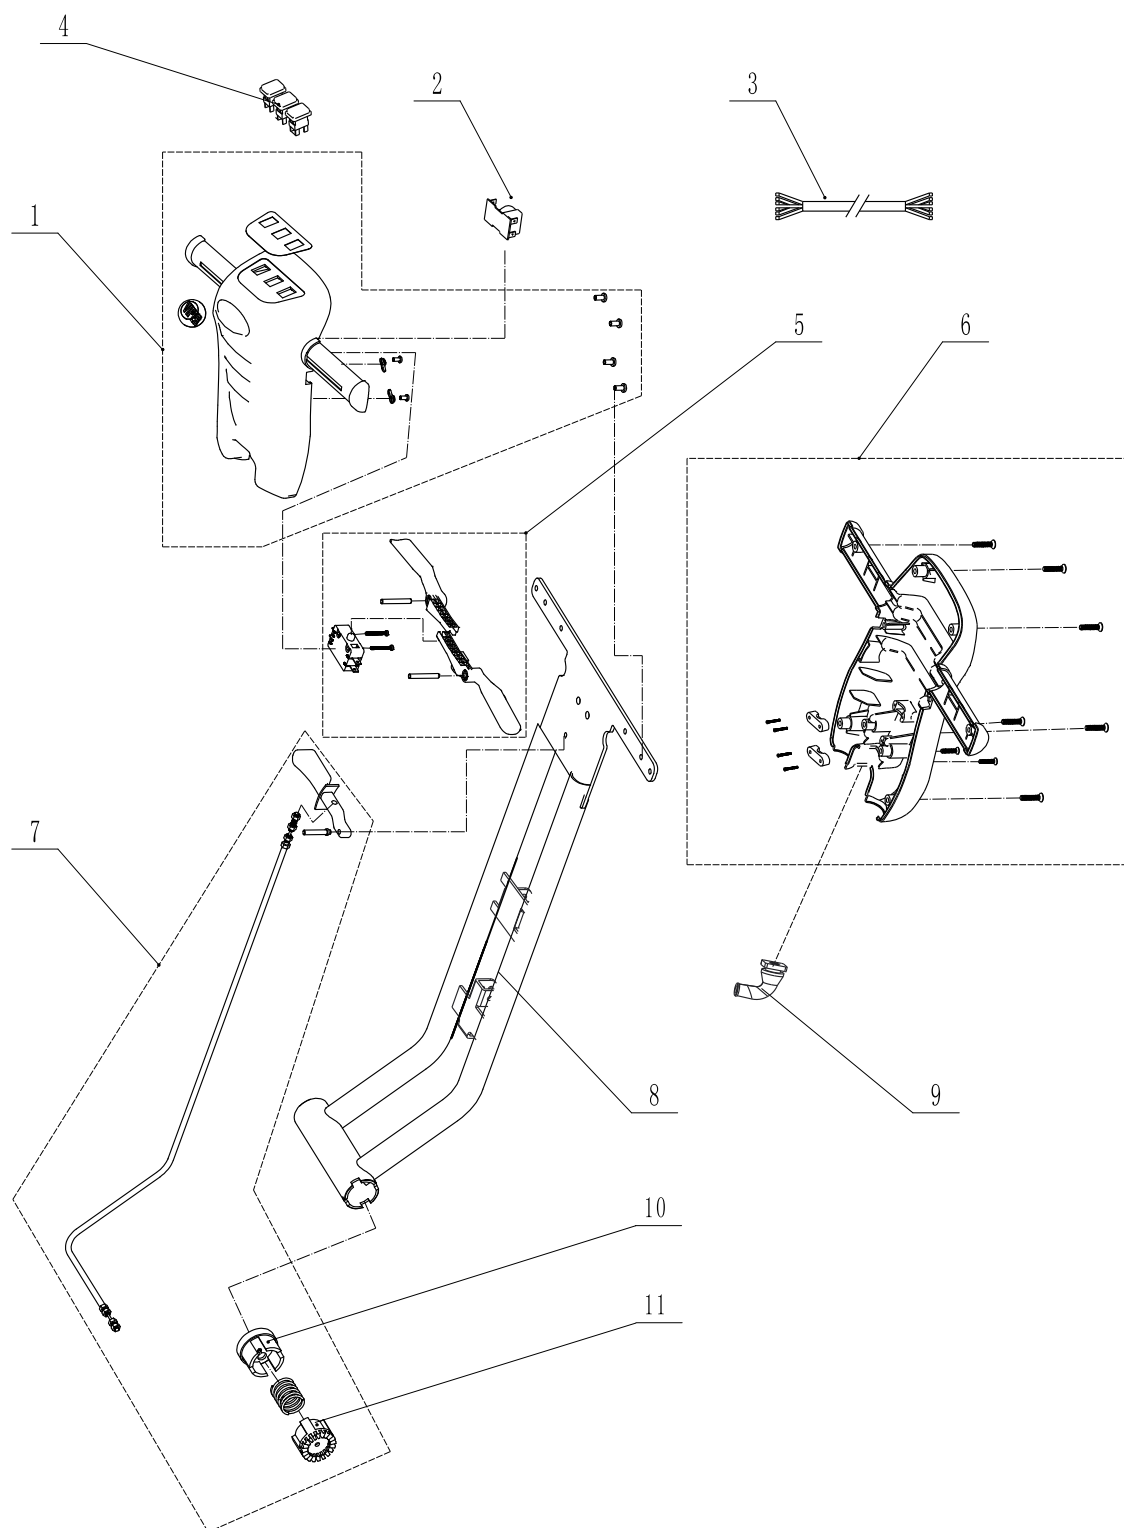

Part Notes:

- [1] - Model AS380/15B-EU, from serial number EU004736H
 Model AS380/15B-EUNB, from serial number EUNB001001K
 Model AS380/15B-UK, from serial number UK001541H
 Model AS380/15B-AU, from serial number AU001385H
 Model AS380/15B-TR, from serial number TR001841K
- [2] - Model AS380/15B-EU, up to serial number EU004735H
 Model AS380/15B-EUNB, up to serial number EUNB001000K
 Model AS380/15B-UK, up to serial number UK001540H
 Model AS380/15B-AU, up to serial number AU001384H
 Model AS380/15B-TR, up to serial number TR001840K
- [3] - AS380/15C

Pos.	Vare-nr	Antal	Beskrivelse	Notes
1	VF89402A	2	KIT WHEEL BUMPER 60MM	
2	VF89401	1	DECK BRUSH PP	
3	VF89803A	1	KIT CLUTCH BRUSH PA INCL.SCREWS	

Pos.	Vare-nr	Antal	Beskrivelse	Notes
1	VF89608B	1	KIT CONTROL HOUSING FRONT	
2	VF89025-4	1	BOARD CONTROL PANEL	
3	VF89025-3	1	COMMUNICATION WIRE	
4	VF89620	1	CONNECTION WIRE SWITCH	
5	VF89615A	1	KIT TRIGGER AND SWITCH	
6	VF89618B	1	KIT CONTROL HOUSING REAR	
7	VF89610A	1	KIT HANDLE RELEASE	
8	VF89601A	1	HANDLE METAL	
9	VF89612	1	BUSHING GUIDE GEAR	
10	VF89614	1	GEAR ROTATE	