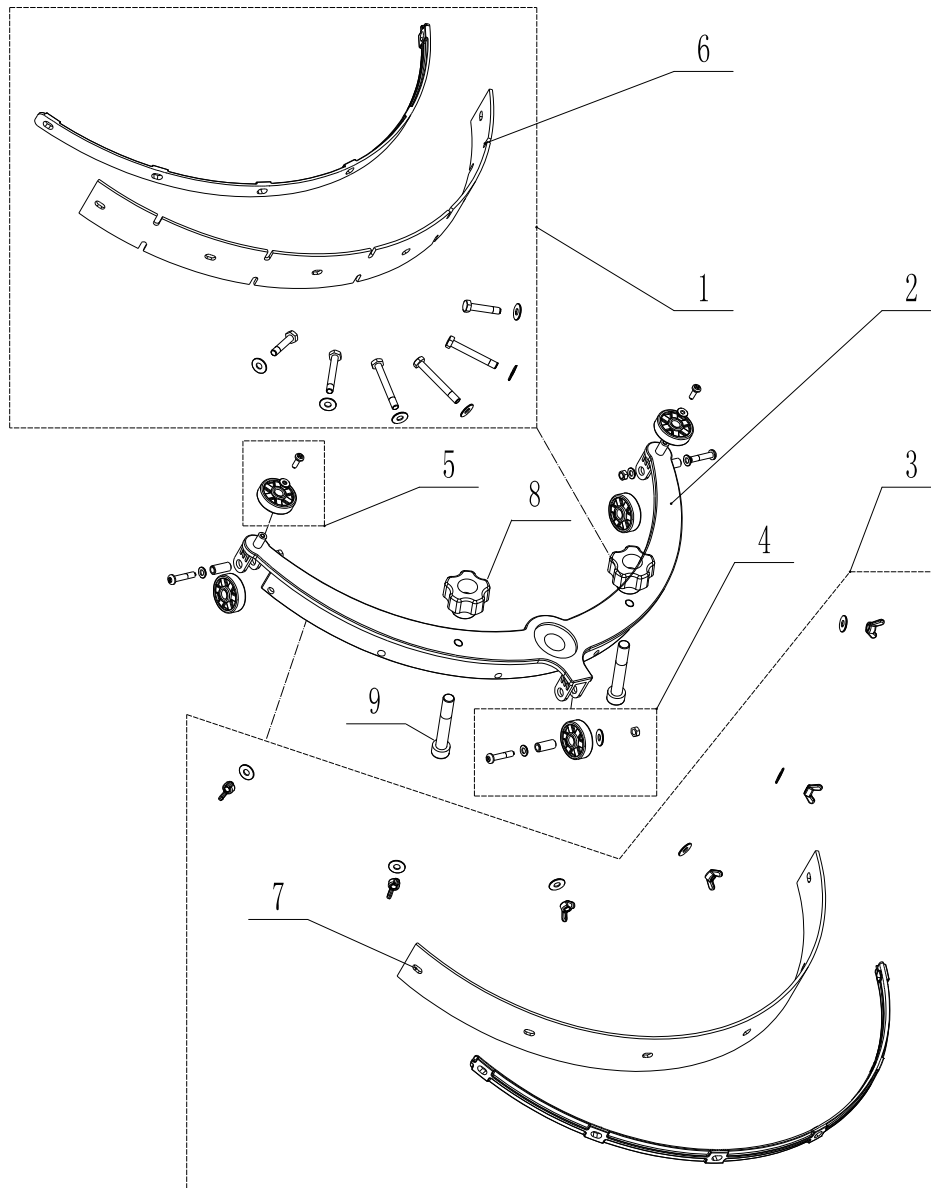

Pos.	Vare-nr	Antal	Beskrivelse	Notes
1	VF89402A	2	KIT WHEEL BUMPER 60MM	
2	VF89401	1	DECK BRUSH PP	
3	VF89803A	1	KIT CLUTCH BRUSH PA INCL.SCREWS	

Pos.	Vare-nr	Antal	Beskrivelse	Notes
1	VF89608B	1	KIT CONTROL HOUSING FRONT	
2	VF89025-4	1	BOARD CONTROL PANEL	
3	VF89025-3	1	COMMUNICATION WIRE	
4	VF89620	1	CONNECTION WIRE SWITCH	
5	VF89615A	1	KIT TRIGGER AND SWITCH	
6	VF89618B	1	KIT CONTROL HOUSING REAR	
7	VF89610A	1	KIT HANDLE RELEASE	
8	VF89601A	1	HANDLE METAL	
9	VF89612	1	BUSHING GUIDE GEAR	
10	VF89614	1	GEAR ROTATE	

Pos.	Vare-nr	Antal	Beskrivelse	Notes
1	VF89625C	1	KIT FRONT CONTROL HOUSING	
2	VA41028C	1	ELECTRO MAGNETIC INTERFERENCE	
3	VF89044D	1	KIT CONTROL WIRE	
4	VF89623	3	SWITCH CONTROL	
5	VF89615A	1	KIT TRIGGER AND SWITCH	
6	VF89627C	1	KIT REAR CONTROL HOUSING	
7	VF89610A	1	KIT HANDLE RELEASE	
8	VF89601A	1	HANDLE METAL	
9	VF89075	1	GROMMET POWER CABLE	
10	VF89612	1	BUSHING GUIDE GEAR	
11	VF89614	1	GEAR ROTATE	

Part Notes:

- [1] - After Dec.1,2013
- [2] - Before Dec.1,2013

Pos.	Vare-nr	Antal	Beskrivelse	Notes
1	VF89822	1	BLADE KIT FRONT	
2	VF89815	1	SQUEEGEE BRACKET	
3	VF89825	1	BLADE KIT REAR	
4	VF89826	3	KIT WHEEL SQUEEGEE	
5	VF89506B	2	KIT WHEEL SQUEEGEE PROTECTION	
6	VF89807	1	Forreste sugelummi	
6	VF89807-PU	1	Forreste sugelummi AS 380	
7	VF89808	1	Bagerste sugelummi	
7	VF89808-PU	1	Bagerste sugelummi AS 380	
8	VF89510	2	KNOB SQUEEGEE	[1]
9	VF85698	2	HEX SOCKET SCREW M8X55	[1]

Part Notes:

- [1] - TSB 2016-004 FANG15 AS380 squeegee screw knob improvement

**No
Diagram
Available**

**Parts List
Only**

WEAR AND TEAR PARTS

AS380/15

2017.11.02

2021.10.18