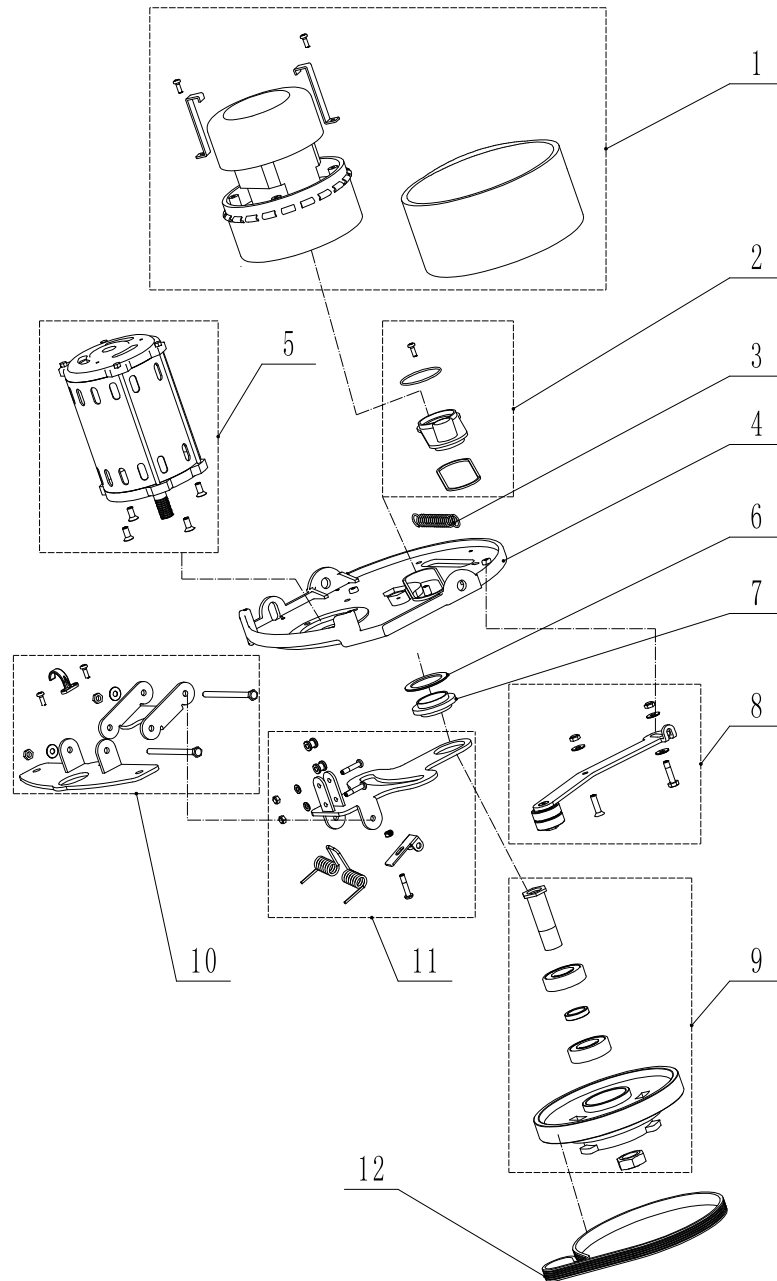

Pos.	Vare-nr	Antal	Beskrivelse	Notes
1B	VF89341EU	1	VACUUM MOTOR ASSY EU	[1]
1B	VF89309B	1	KIT VACCUM MOTOR 24V 250W 10A	[2]
1C	VF89309C	1	KIT VACCUM MOTOR 220V-240V 250W 1.1A	[3]
2	VF89306A	1	KIT VACUUM SEALING	
3	VF89318	1	SPRING 65MN	
4	VF89301	1	SEAT MOTOR ALUMINUM	
5B	VF89342EU	1	BRUSH MOTOR ASSY EU	[2]
5B	VF89302B	1	KIT BRUSH MOTOR 24V 250W 15A	[2]
5C	VF89041C	1	KIT BRUSH MOTOR 220V-240V 250W 1.8A	[3]
6	VF89311	1	WASHER SST 50x1.5MM	
7	VF89319	1	BUSHING BRACKET BRONZE	
8	VF89314A	1	KIT BELT ADJUSTING HARDWARE	
9	VF89321A	1	KIT PULLEY BELT	
10	VF89324A	1	KIT BRACKET SQUEEGEE LIFT	
11	VF89836	1	PIVOT PLATE	
12	VF89323	1	DRIVING BELT PJ270	

Part Notes:

1. [1] - Model AS380/15B-EU, from serial number EU004736H
   Model AS380/15B-EUNB, from serial number EUNB001001K
   Model AS380/15B-UK, from serial number UK001541H
   Model AS380/15B-AU, from serial number AU001385H
   Model AS380/15B-TR, from serial number TR001841K
2. [2] - Model AS380/15B-EU, up to serial number EU004735H
   Model AS380/15B-EUNB, up to serial number EUNB001000K
   Model AS380/15B-UK, up to serial number UK001540H
   Model AS380/15B-AU, up to serial number AU001384H
   Model AS380/15B-TR, up to serial number TR001840K
3. [3] - AS380/15C