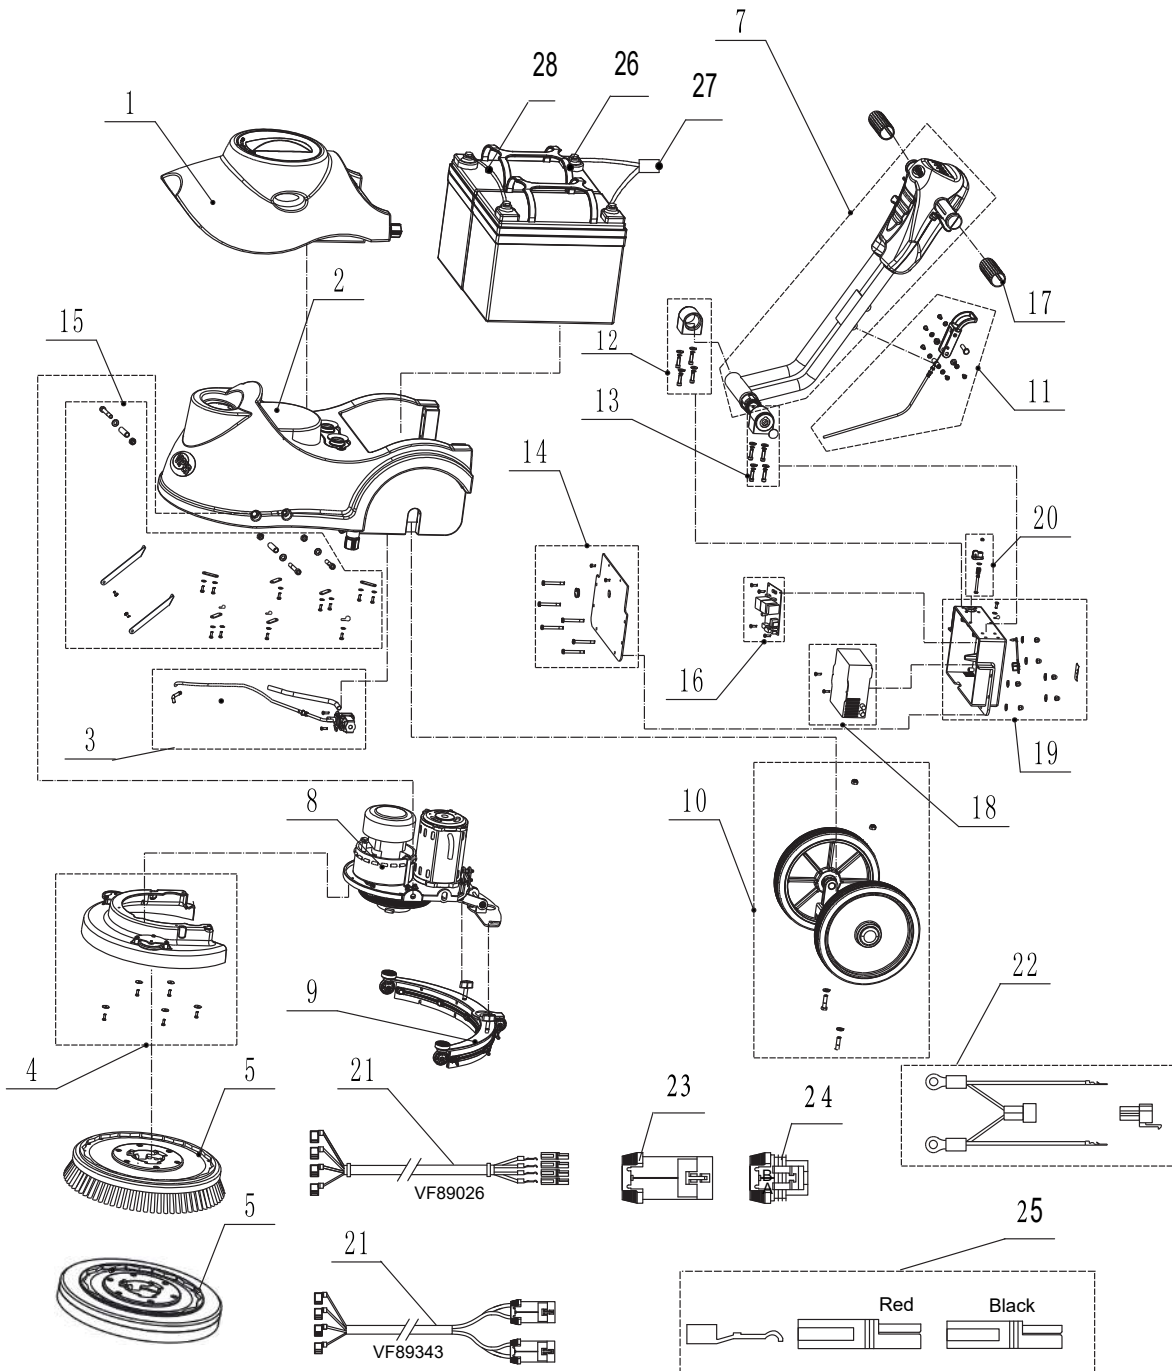

PARTS LIST

2022.05.16

TABLE OF CONTENTS

OVERVIEW 15B.....	1
OVERVIEW 15C.....	3
SOLUTION TANK.....	5
MOTOR FIXING PLATE.....	7
BRUSH.....	9
HANDLE CONTROL 15B.....	11
HANDLE CONTROL 15C.....	13
RECOVERY TANK.....	15
SQUEEGEE.....	17
WEAR AND TEAR PARTS.....	19

Part Notes:

- [1] - TSB 2014-005 AS380 FANG15 Vacuum improvement
- [2] - After May/30/2014
- [3] - Before May/30/2014
- [4] - TSB 2014-004 AS380 FANG15 Water splash
- [5] - Before Dec/12/2013
- [6] - After Dec/12/2013
- [7] - Model AS380/15B-EU, up to serial number EU004735H
Model AS380/15B-EUNB, up to serial number EUNB001000K
Model AS380/15B-UK, up to serial number UK001540H
Model AS380/15B-AU, up to serial number AU001384H
Model AS380/15B-TR, up to serial number TR001840K
- [8] - Model AS380/15B-EU, from serial number EU004736H
Model AS380/15B-EUNB, from serial number EUNB001001K
Model AS380/15B-UK, from serial number UK001541H
Model AS380/15B-AU, from serial number AU001385H
Model AS380/15B-TR, from to serial number TR001841K