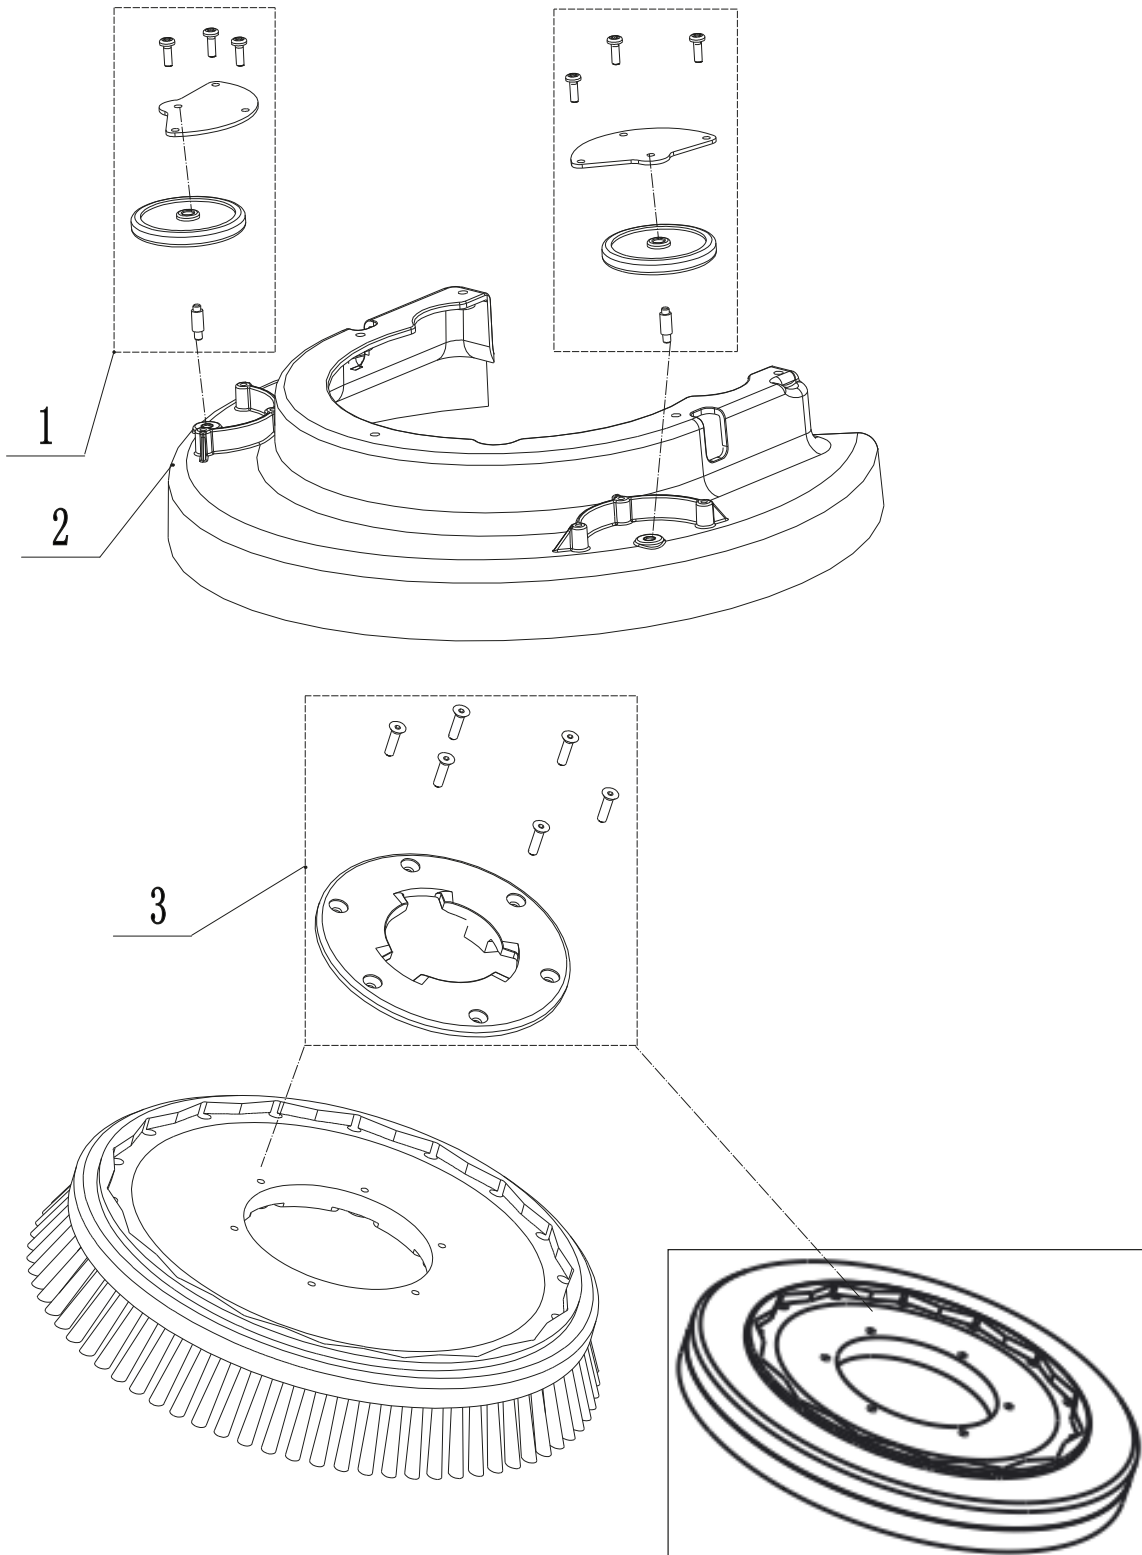

Pos.	Vare-nr	Antal	Beskrivelse	Notes
1	VF89402A	2	KIT WHEEL BUMPER 60MM	
2	VF89401	1	DECK BRUSH PP	
3	VF89803A	1	KIT CLUTCH BRUSH PA INCL.SCREWS