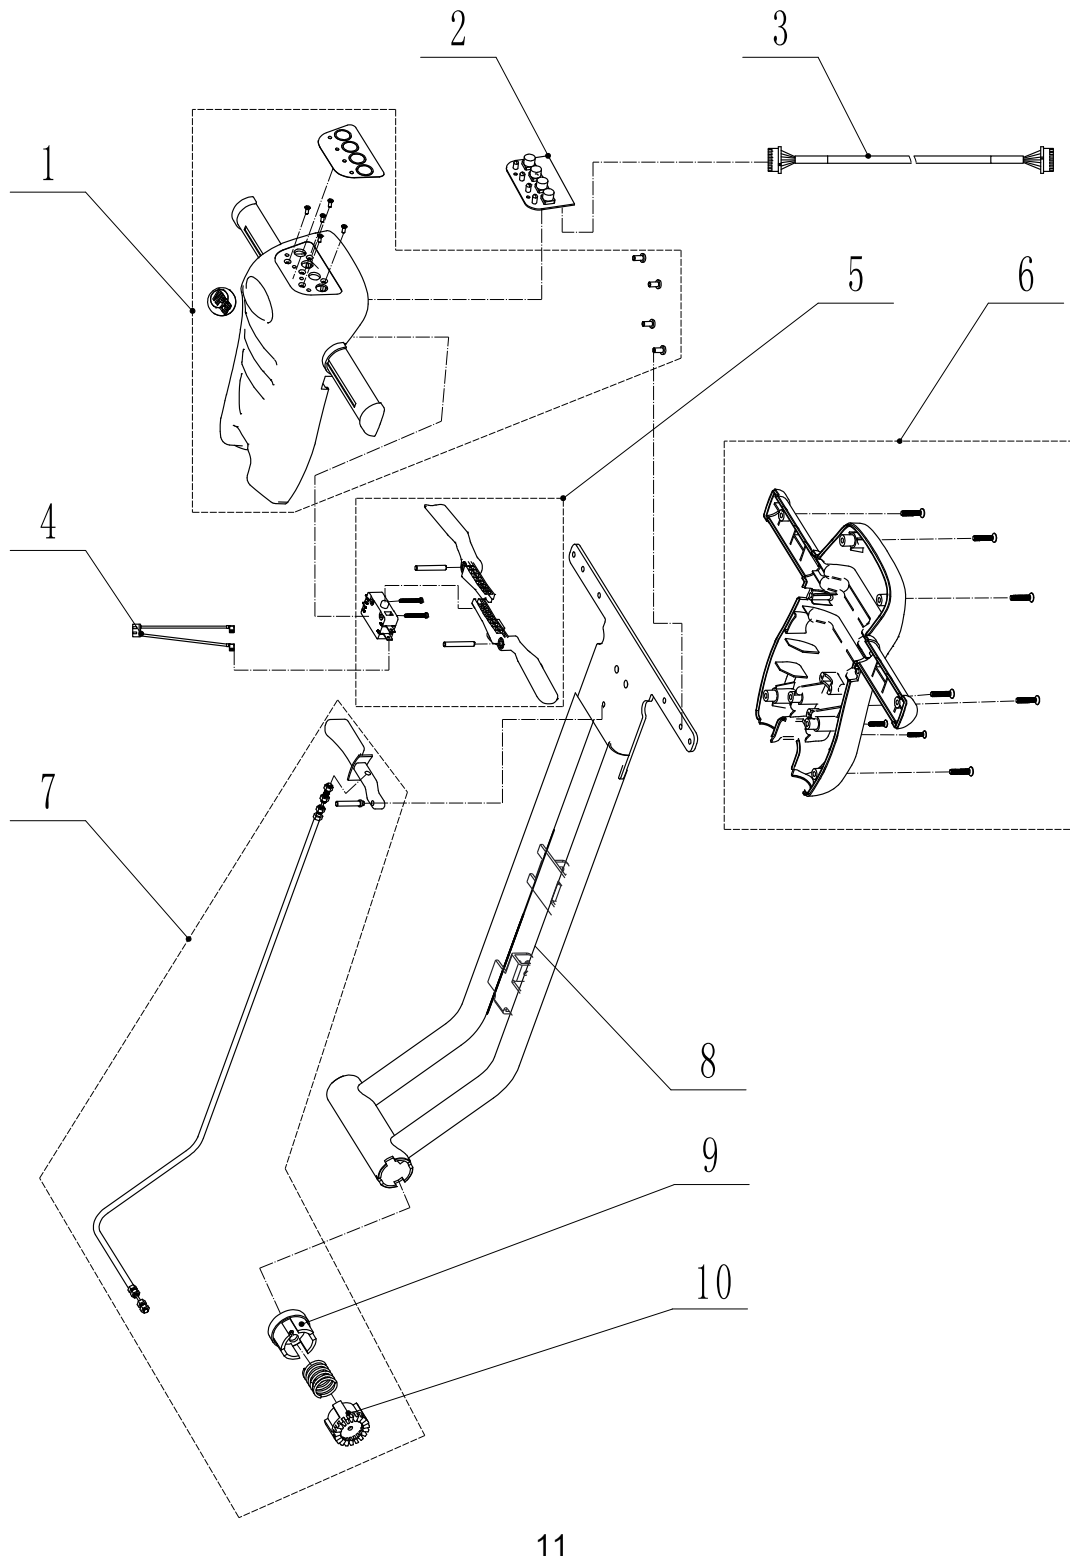

Pos.	Vare-nr	Antal	Beskrivelse	Notes
1	VF89608B	1	KIT CONTROL HOUSING FRONT	
2	VF89025-4	1	BOARD CONTROL PANEL	
3	VF89025-3	1	COMMUNICATION WIRE	
4	VF89620	1	CONNECTION WIRE SWITCH	
5	VF89615A	1	KIT TRIGGER AND SWITCH	
6	VF89618B	1	KIT CONTROL HOUSING REAR	
7	VF89610A	1	KIT HANDLE RELEASE	
8	VF89601A	1	HANDLE METAL	
9	VF89612	1	BUSHING GUIDE GEAR	
10	VF89614	1	GEAR ROTATE