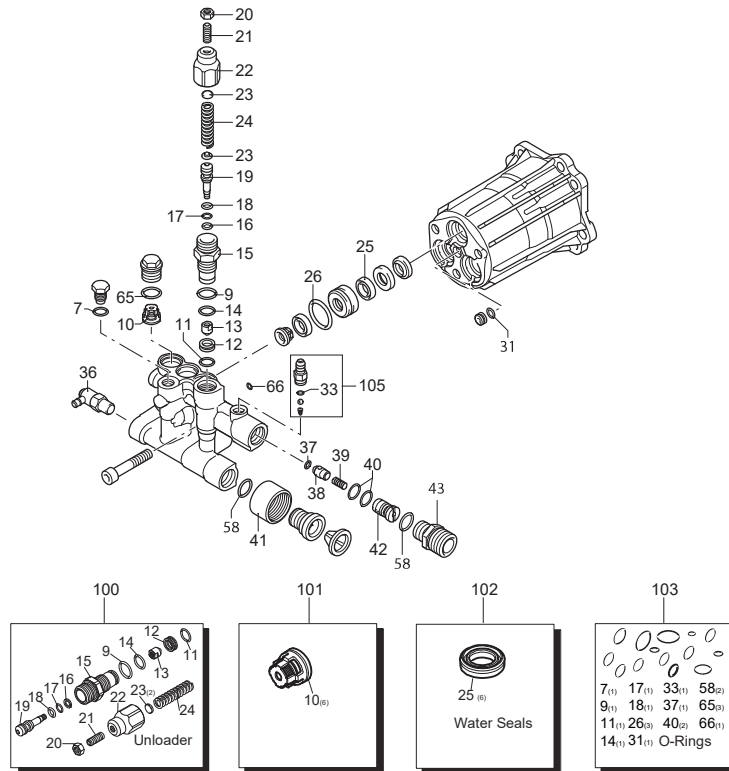

PARTS LIST

2022.03.21

TABLE OF CONTENTS

Overview.....	1
Handle.....	3
Chassis.....	5
Pump_MC 2C 160.....	7

Pos.	Vare-nr	Antal	Beskrivelse	Notes
1		1	FRAME, SMALL TIP BACK	
2		1	ENGINE, KOHLER, 6.5 KP	
3	31000711	4	NUT NYLOCK 5/16-18	
4	31000705	8	FLAT WASHER USS 5/16	
5		4	HHCS, 5/16-18 X 1 3/4	
6		1	KEYSTOCK, 3/16 X 1 3/4 LONG	
7	31001245	1	PUMP GUARD MC 2C T	
8	1801075	1	Tætningsskive 3/8"	
9	1600493	1	Ergo højtryk kobling DN10 3/8" han	
10	31000692	2	CARRIAGE BOLT 1/4-20X3/4	
11	31000710	2	NUT NYLOCK 1/4-20	
12	31000713	4	LOCK WASHER 5/16	
13		4	SOCKET HEAD CAP SCREW, 5/16-24 X 1"	
14	31001243	1	QUICK CONNECT MALE ADAPTER	
15	31001261	1	PUMP 3400 RPM 3/4 INCH HOLLOW SHAFT	
16	31001242	1	DUAL LANCE HOLDER ASSEMBLY	
17	31001250	1	TWIST COUPLER 1/4NPTM X 22 MM FEMALE	
18	31001244	1	INJECTOR HOSE ASSEMBLY	
19		1	Niifisk Dash Decal	

Pos.	Vare-nr	Antal	Beskrivelse	Notes
0	00134-NBLUE	1	BASE ASSEMBLY BLUE RAL5017-SMALL	
1		1	FRAME, BASE TUBE	
2		1	AXLE, 495MM, THREADED	
3	31001234	2	SPACER F. WHEEL	
4	31001240	4	VIBRATION ISOLATOR 60 DURO	
5		1	BASE PLATE	
6	31001235	2	WHEEL ASSY FLAT FREE 10.3 INCH DIA	
7	31001236	2	RUBBER FOOT	
8		4	FLAT WASHER, M8	
9		4	HEX BOLT, M8-1 X 70	
10		4	FLAT WASHER, M8 X 32	
11		4	NYLON LOCK NUT, M8-1	
12		2	FLAT WASHER, 19MM	
13		2	M18 X 1.5 NYLON LOCK NUT	
14		2	FLAT WASHER, M6	
15		2	1/4-20 X 1 TORX SCREW	

Pos.	Vare-nr	Antal	Beskrivelse	Notes
1	31001261	1	PUMP 3400 RPM 3/4 INCH HOLLOW SHAFT	
36	31001270	1	THERMAL RELIEF VALVE 1/4 INCH	
38	31001271	1	JET	
39	31000891	1	SPRING	
40	31000892	1	O RING 8.73X1.78 NBR 70SH	
41	31001272	1	FITTING	
42	31001273	1	DETERGENT INJECTOR	
43	31000969	1	FITTING 3/8INCH GM - 3/8INCH G M	
100	31000851	1	UNLOADER VALVE KIT	
101	31000853	1	VALVE KIT	
102	31000863	1	WATER SEAL KIT	
103	31000864	1	O-RING KIT	
105	31000875	1	CHEMICAL NON-RETURN VALVE KIT	