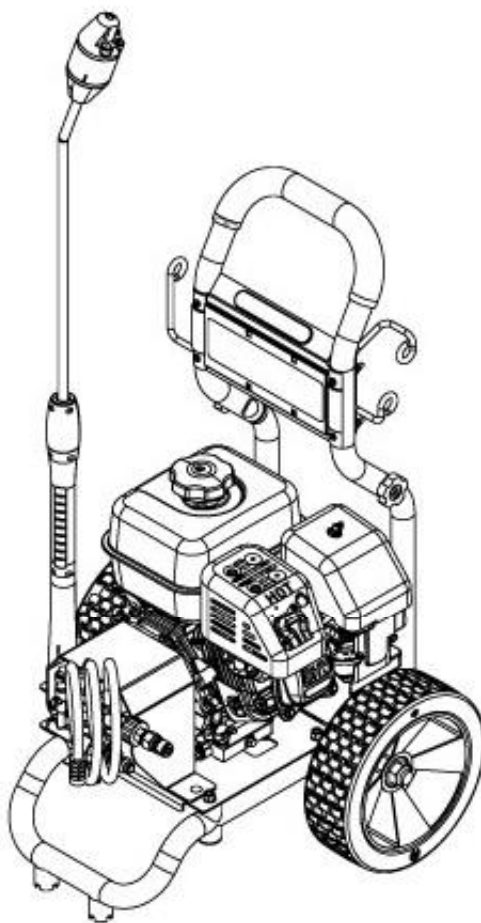

PARTS LIST

2022.03.21

TABLE OF CONTENTS

Overview.....	1
Handle.....	3
Chassis.....	5
Pump_MC 2C 160.....	7

Pos.	Vare-nr	Antal	Beskrivelse	Notes
1		1	FRAME, SMALL TIP BACK	
2		1	ENGINE, KOHLER, 6.5 KP	
3	31000711	4	NUT NYLOCK 5/16-18	
4	31000705	8	FLAT WASHER USS 5/16	
5		4	HHCS, 5/16-18 X 1 3/4	
6		1	KEYSTOCK, 3/16 X 1 3/4 LONG	
7	31001245	1	PUMP GUARD MC 2C T	
8	1801075	1	Tætningsskive 3/8"	
9	1600493	1	Ergo højtryk kobling DN10 3/8" han	
10	31000692	2	CARRIAGE BOLT 1/4-20X3/4	
11	31000710	2	NUT NYLOCK 1/4-20	
12	31000713	4	LOCK WASHER 5/16	
13		4	SOCKET HEAD CAP SCREW, 5/16-24 X 1"	
14	31001243	1	QUICK CONNECT MALE ADAPTER	
15	31001261	1	PUMP 3400 RPM 3/4 INCH HOLLOW SHAFT	
16	31001242	1	DUAL LANCE HOLDER ASSEMBLY	
17	31001250	1	TWIST COUPLER 1/4NPTM X 22 MM FEMALE	
18	31001244	1	INJECTOR HOSE ASSEMBLY	
19		1	Niifisk Dash Decal	

Pos.	Vare-nr	Antal	Beskrivelse	Notes
0	00135-NBLUE	1	HANDLE ASSEMBLY BLUE RAL5017-SMALL	
1		1	DASHBOARD	
2		1	FOAM GRIP	
3	31001238	1	HANGER F. HOSE	
4	31001239	1	HANGER F. GUN	
5		4	BHCS, M6-1 X 55	
6		1	HANDLE, UPPER, TUBE	
7		4	FLAT WASHER, M6	
8		4	NYLON LOCK NUT, M6-1	
9	31001237	2	KNOB M8-1	
10	31001233	2	SADDLE BOLT M8-1 X 45 MM	
11		1	GROMMET, BLACK RUBBER, 4 HOLE	

Pos.	Vare-nr	Antal	Beskrivelse	Notes
0	00134-NBLUE	1	BASE ASSEMBLY BLUE RAL5017-SMALL	
1		1	FRAME, BASE TUBE	
2		1	AXLE, 495MM, THREADED	
3	31001234	2	SPACER F. WHEEL	
4	31001240	4	VIBRATION ISOLATOR 60 DURO	
5		1	BASE PLATE	
6	31001235	2	WHEEL ASSY FLAT FREE 10.3 INCH DIA	
7	31001236	2	RUBBER FOOT	
8		4	FLAT WASHER, M8	
9		4	HEX BOLT, M8-1 X 70	
10		4	FLAT WASHER, M8 X 32	
11		4	NYLON LOCK NUT, M8-1	
12		2	FLAT WASHER, 19MM	
13		2	M18 X 1.5 NYLON LOCK NUT	
14		2	FLAT WASHER, M6	
15		2	1/4-20 X 1 TORX SCREW	