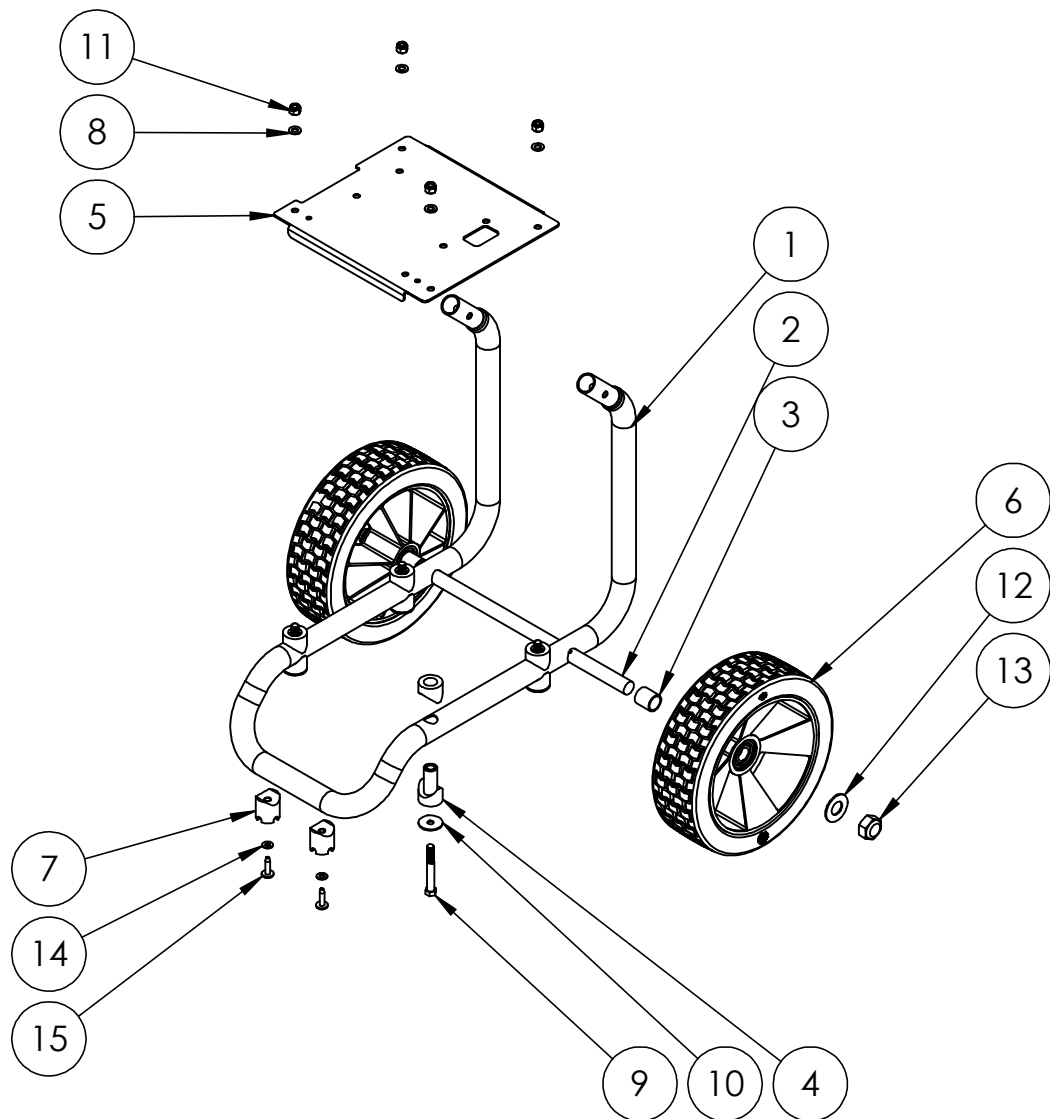

PARTS LIST

2022.03.21

TABLE OF CONTENTS

Overview.....	1
Handle.....	3
Chassis.....	5
Pump_MC 2C 160.....	7

Pos.	Vare-nr	Antal	Beskrivelse	Notes
1		1	FRAME, SMALL TIP BACK	
2		1	ENGINE, KOHLER, 6.5 KP	
3	31000711	4	NUT NYLOCK 5/16-18	
4	31000705	8	FLAT WASHER USS 5/16	
5		4	HHCS, 5/16-18 X 1 3/4	
6		1	KEYSTOCK, 3/16 X 1 3/4 LONG	
7	31001245	1	PUMP GUARD MC 2C T	
8	1801075	1	Tætningsskive 3/8"	
9	1600493	1	Ergo højtryk kobling DN10 3/8" han	
10	31000692	2	CARRIAGE BOLT 1/4-20X3/4	
11	31000710	2	NUT NYLOCK 1/4-20	
12	31000713	4	LOCK WASHER 5/16	
13		4	SOCKET HEAD CAP SCREW, 5/16-24 X 1"	
14	31001243	1	QUICK CONNECT MALE ADAPTER	
15	31001261	1	PUMP 3400 RPM 3/4 INCH HOLLOW SHAFT	
16	31001242	1	DUAL LANCE HOLDER ASSEMBLY	
17	31001250	1	TWIST COUPLER 1/4NPTM X 22 MM FEMALE	
18	31001244	1	INJECTOR HOSE ASSEMBLY	
19		1	Niifisk Dash Decal	

Pos.	Vare-nr	Antal	Beskrivelse	Notes
0	00135-NBLUE	1	HANDLE ASSEMBLY BLUE RAL5017-SMALL	
1		1	DASHBOARD	
2		1	FOAM GRIP	
3	31001238	1	HANGER F. HOSE	
4	31001239	1	HANGER F. GUN	
5		4	BHCS, M6-1 X 55	
6		1	HANDLE, UPPER, TUBE	
7		4	FLAT WASHER, M6	
8		4	NYLON LOCK NUT, M6-1	
9	31001237	2	KNOB M8-1	
10	31001233	2	SADDLE BOLT M8-1 X 45 MM	
11		1	GROMMET, BLACK RUBBER, 4 HOLE	

Pos.	Vare-nr	Antal	Beskrivelse	Notes
0	00134-NBLUE	1	BASE ASSEMBLY BLUE RAL5017-SMALL	
1		1	FRAME, BASE TUBE	
2		1	AXLE, 495MM, THREADED	
3	31001234	2	SPACER F. WHEEL	
4	31001240	4	VIBRATION ISOLATOR 60 DURO	
5		1	BASE PLATE	
6	31001235	2	WHEEL ASSY FLAT FREE 10.3 INCH DIA	
7	31001236	2	RUBBER FOOT	
8		4	FLAT WASHER, M8	
9		4	HEX BOLT, M8-1 X 70	
10		4	FLAT WASHER, M8 X 32	
11		4	NYLON LOCK NUT, M8-1	
12		2	FLAT WASHER, 19MM	
13		2	M18 X 1.5 NYLON LOCK NUT	
14		2	FLAT WASHER, M6	
15		2	1/4-20 X 1 TORX SCREW	