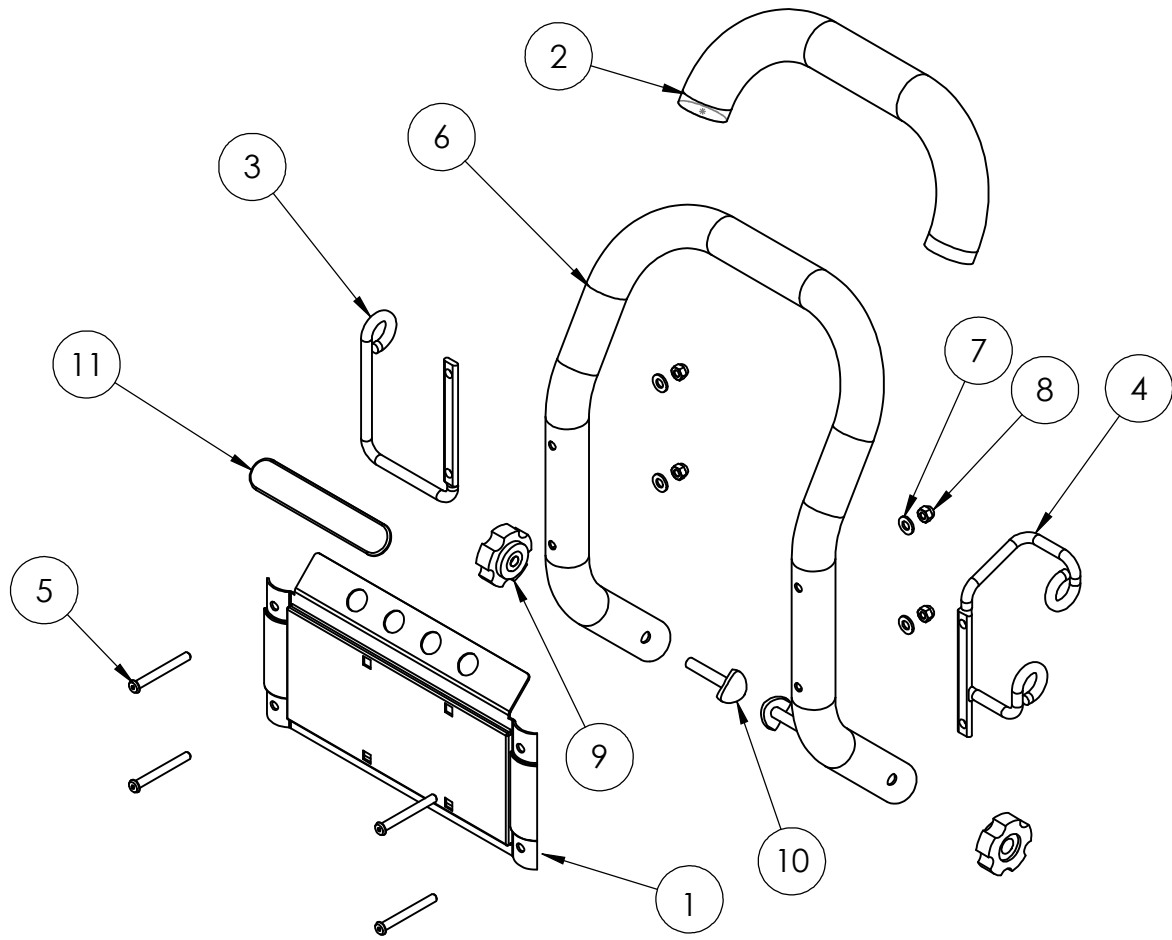

PARTS LIST

2022.03.21

TABLE OF CONTENTS

Overview.....	1
Handle.....	3
Chassis.....	5
Pump_MC 2C 160.....	7

Pos.	Vare-nr	Antal	Beskrivelse	Notes
1		1	FRAME, SMALL TIP BACK	
2		1	ENGINE, KOHLER, 6.5 KP	
3	31000711	4	NUT NYLOCK 5/16-18	
4	31000705	8	FLAT WASHER USS 5/16	
5		4	HHCS, 5/16-18 X 1 3/4	
6		1	KEYSTOCK, 3/16 X 1 3/4 LONG	
7	31001245	1	PUMP GUARD MC 2C T	
8	1801075	1	Tætningsskive 3/8"	
9	1600493	1	Ergo højtryk kobling DN10 3/8" han	
10	31000692	2	CARRIAGE BOLT 1/4-20X3/4	
11	31000710	2	NUT NYLOCK 1/4-20	
12	31000713	4	LOCK WASHER 5/16	
13		4	SOCKET HEAD CAP SCREW, 5/16-24 X 1"	
14	31001243	1	QUICK CONNECT MALE ADAPTER	
15	31001261	1	PUMP 3400 RPM 3/4 INCH HOLLOW SHAFT	
16	31001242	1	DUAL LANCE HOLDER ASSEMBLY	
17	31001250	1	TWIST COUPLER 1/4NPTM X 22 MM FEMALE	
18	31001244	1	INJECTOR HOSE ASSEMBLY	
19		1	Niifisk Dash Decal	

Pos.	Vare-nr	Antal	Beskrivelse	Notes
0	00135-NBLUE	1	HANDLE ASSEMBLY BLUE RAL5017-SMALL	
1		1	DASHBOARD	
2		1	FOAM GRIP	
3	31001238	1	HANGER F. HOSE	
4	31001239	1	HANGER F. GUN	
5		4	BHCS, M6-1 X 55	
6		1	HANDLE, UPPER, TUBE	
7		4	FLAT WASHER, M6	
8		4	NYLON LOCK NUT, M6-1	
9	31001237	2	KNOB M8-1	
10	31001233	2	SADDLE BOLT M8-1 X 45 MM	
11		1	GROMMET, BLACK RUBBER, 4 HOLE	

Pos.	Vare-nr	Antal	Beskrivelse	Notes
0	00134-NBLUE	1	BASE ASSEMBLY BLUE RAL5017-SMALL	
1		1	FRAME, BASE TUBE	
2		1	AXLE, 495MM, THREADED	
3	31001234	2	SPACER F. WHEEL	
4	31001240	4	VIBRATION ISOLATOR 60 DURO	
5		1	BASE PLATE	
6	31001235	2	WHEEL ASSY FLAT FREE 10.3 INCH DIA	
7	31001236	2	RUBBER FOOT	
8		4	FLAT WASHER, M8	
9		4	HEX BOLT, M8-1 X 70	
10		4	FLAT WASHER, M8 X 32	
11		4	NYLON LOCK NUT, M8-1	
12		2	FLAT WASHER, 19MM	
13		2	M18 X 1.5 NYLON LOCK NUT	
14		2	FLAT WASHER, M6	
15		2	1/4-20 X 1 TORX SCREW	