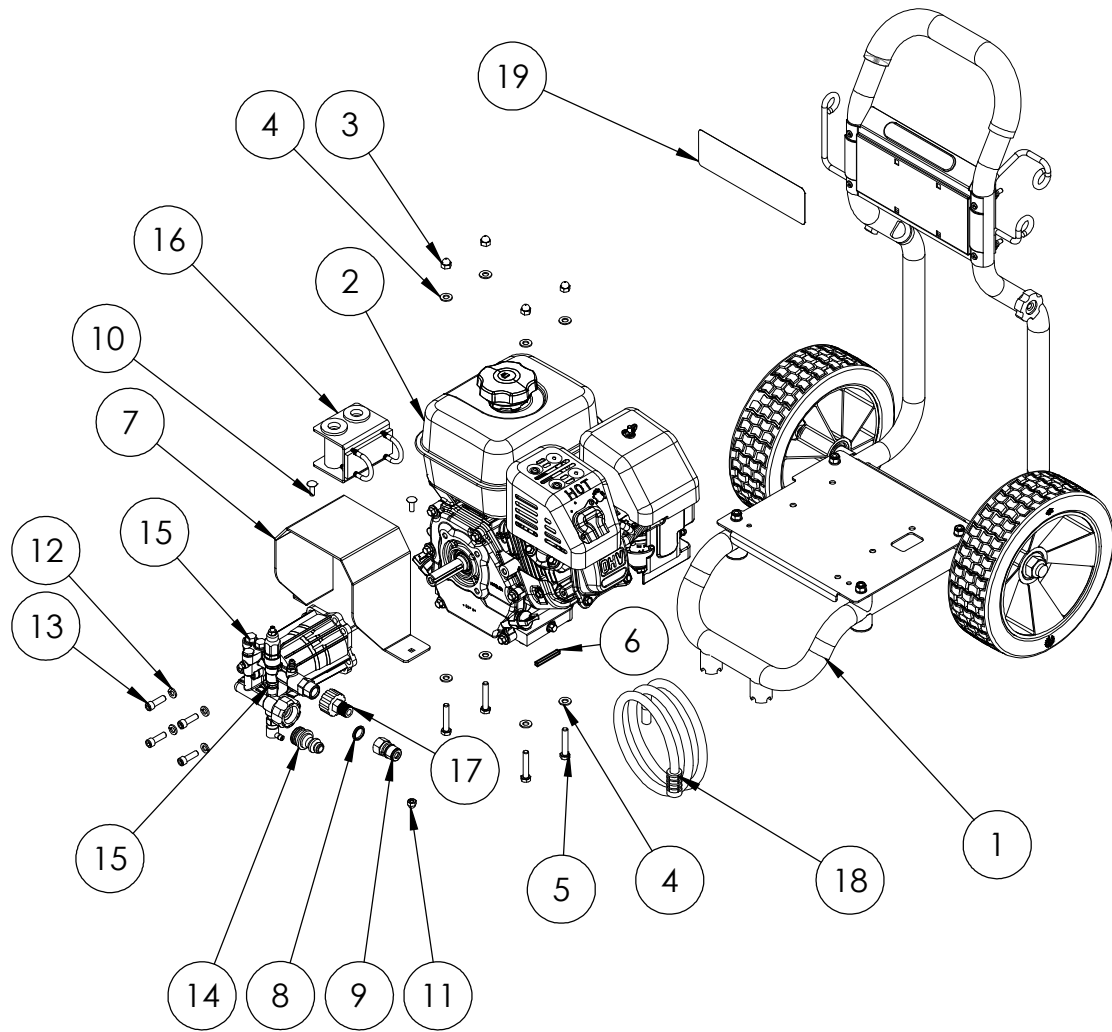

PARTS LIST

2022.03.21

TABLE OF CONTENTS

Overview.....	1
Handle.....	3
Chassis.....	5
Pump_MC 2C 160.....	7

Pos.	Vare-nr	Antal	Beskrivelse	Notes
1		1	FRAME, SMALL TIP BACK	
2		1	ENGINE, KOHLER, 6.5 KP	
3	31000711	4	NUT NYLOCK 5/16-18	
4	31000705	8	FLAT WASHER USS 5/16	
5		4	HHCS, 5/16-18 X 1 3/4	
6		1	KEYSTOCK, 3/16 X 1 3/4 LONG	
7	31001245	1	PUMP GUARD MC 2C T	
8	1801075	1	Tætningsskive 3/8"	
9	1600493	1	Ergo højtryk kobling DN10 3/8" han	
10	31000692	2	CARRIAGE BOLT 1/4-20X3/4	
11	31000710	2	NUT NYLOCK 1/4-20	
12	31000713	4	LOCK WASHER 5/16	
13		4	SOCKET HEAD CAP SCREW, 5/16-24 X 1"	
14	31001243	1	QUICK CONNECT MALE ADAPTER	
15	31001261	1	PUMP 3400 RPM 3/4 INCH HOLLOW SHAFT	
16	31001242	1	DUAL LANCE HOLDER ASSEMBLY	
17	31001250	1	TWIST COUPLER 1/4NPTM X 22 MM FEMALE	
18	31001244	1	INJECTOR HOSE ASSEMBLY	
19		1	Niifisk Dash Decal	

Pos.	Vare-nr	Antal	Beskrivelse	Notes
0	00135-NBLUE	1	HANDLE ASSEMBLY BLUE RAL5017-SMALL	
1		1	DASHBOARD	
2		1	FOAM GRIP	
3	31001238	1	HANGER F. HOSE	
4	31001239	1	HANGER F. GUN	
5		4	BHCS, M6-1 X 55	
6		1	HANDLE, UPPER, TUBE	
7		4	FLAT WASHER, M6	
8		4	NYLON LOCK NUT, M6-1	
9	31001237	2	KNOB M8-1	
10	31001233	2	SADDLE BOLT M8-1 X 45 MM	
11		1	GROMMET, BLACK RUBBER, 4 HOLE	

Pos.	Vare-nr	Antal	Beskrivelse	Notes
0	00134-NBLUE	1	BASE ASSEMBLY BLUE RAL5017-SMALL	
1		1	FRAME, BASE TUBE	
2		1	AXLE, 495MM, THREADED	
3	31001234	2	SPACER F. WHEEL	
4	31001240	4	VIBRATION ISOLATOR 60 DURO	
5		1	BASE PLATE	
6	31001235	2	WHEEL ASSY FLAT FREE 10.3 INCH DIA	
7	31001236	2	RUBBER FOOT	
8		4	FLAT WASHER, M8	
9		4	HEX BOLT, M8-1 X 70	
10		4	FLAT WASHER, M8 X 32	
11		4	NYLON LOCK NUT, M8-1	
12		2	FLAT WASHER, 19MM	
13		2	M18 X 1.5 NYLON LOCK NUT	
14		2	FLAT WASHER, M6	
15		2	1/4-20 X 1 TORX SCREW	