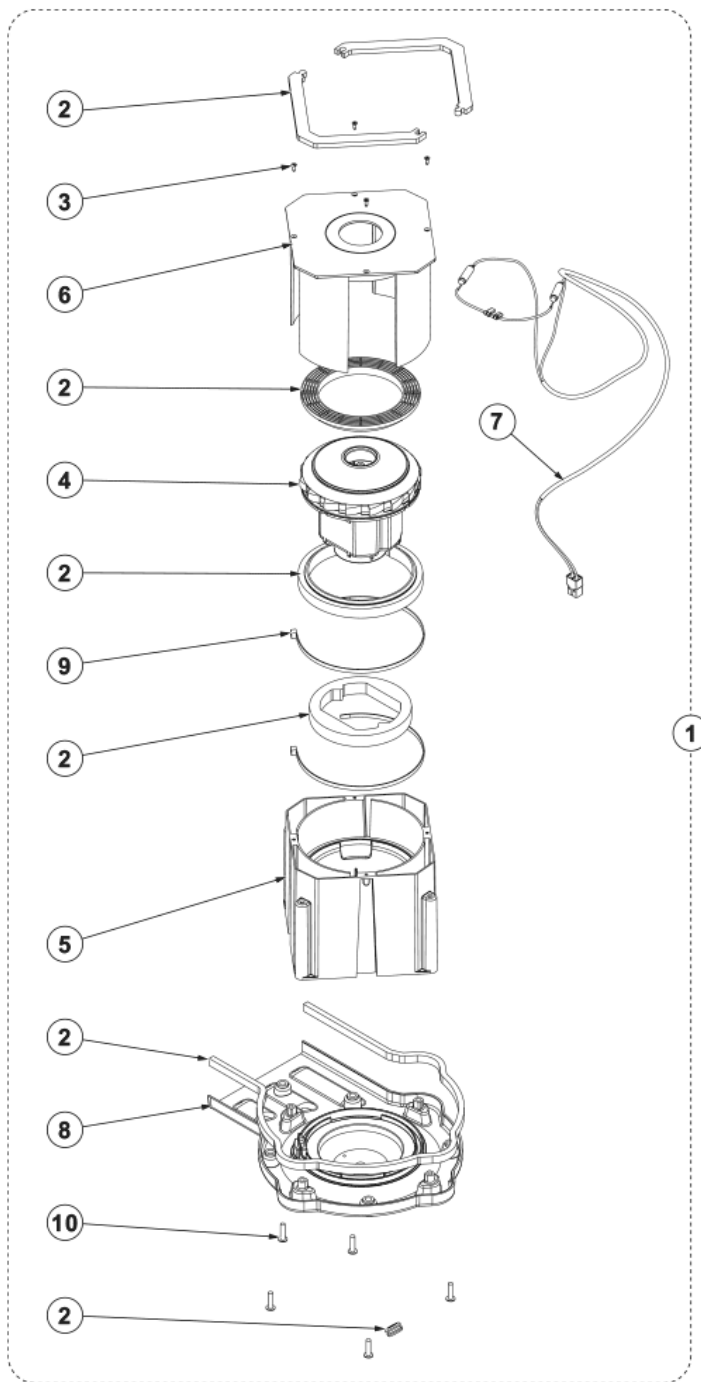

Part Notes:

- [1] - With Drive
- [2] - Without Drive
- [3] - OPTIONAL

PL RECOVERY TANK SYSTEM

SC401 B FULL PKG NIL

2019.08.12

2020.01.06

Pos.	Vare-nr	Antal	Beskrivelse	Notes
1	9100002437	1	SCREW M5X20 TORX ISO7380-2 10 PCS SET	
2	9100001348	1	CLAMP HOSE 32-52/12 10 PCS SET	
3	145 8280 000	1	WASHER 5X15X1.2 UNI6593 SS	
4	9100001875	1	SUPPORT FLOAT KIT	
5	9100000818	1	CAGE FLOAT HALF 2 PCS SET	
6	9100000795	1	Grovfilter kit	
7	9100002436	1	GASKET BULB RUBBER L.1450MM SIP	
8	9100002438	1	CABLE SAFETY F TANK SIP	
9	9100000928	1	GASKET FLOAT SUPPORT PKD	
10	9100002984	1	TANK RECOVERY 30L PLAST. GREY KIT	
11	9100002441	1	COVER PLAST. GREY F TANK 30L SIP	
12	9100000817	1	BALL FLOATING PKD	
13	9100002443	1	HOSE DRAIN BLACK L.590MM SIP	
14	9100002444	1	HOSE SUCTION SQUEE. 90 BLACK L.970MM SIP	
15	L08193000	2	CLAMP CABLE BLACK	
16	909 5065 000	1	Anti-skumfilter	[1]
17	9100002985	1	PLATE HINGE LOCATOR KIT	

Part Notes:

[1] - OPTIONAL

PL VACUUM MOTOR SYSTEM

SC401 B FULL PKG NIL

2017.11.02

2017.12.06

Pos.	Vare-nr	Antal	Beskrivelse	Notes
1	9100002533	1	MOTOR VACUUM 280W 24W KIT	
2	9100002447	1	GASKETS VAC. MOTOR KIT	
3	145 1756 000	4	Skruer 2.9X9.5	
4	9100000823	1	MOTOR VACUUM 24V 280W PKD	
5	9100001983	1	SUPPORT EXT. PLAST. F VAC. MOTOR KIT	
6	9100001989	1	SUPPORT INT. PLAST. F VAC. MOTOR SIP	
7	9100002445	1	HARNESS VACUUM MOTOR 24V SIP	
8	9100002446	1	SUPPORT PLAST. F VACUUM MOTOR SIP	
9	1466337000	1	TIE CABLE 4.8X430 WHITE 2 PCS SET	
10	9100002437	1	SCREW M5X20 TORX ISO7380-2 10 PCS SET	