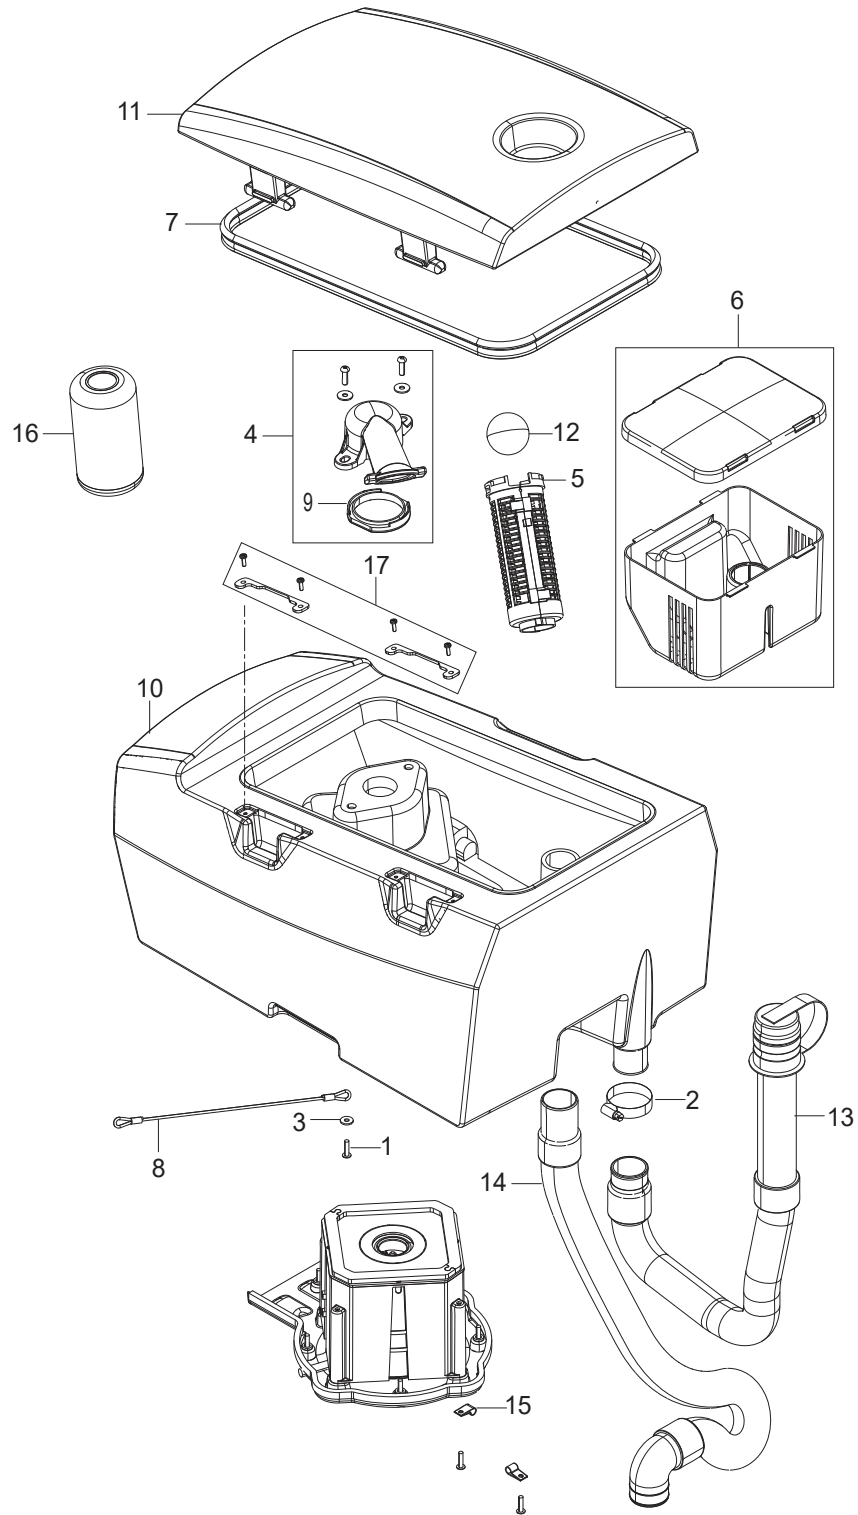

Pos.	Vare-nr	Antal	Beskrivelse	Notes
1		1	SOLUTION TANK SYSTEM	[1]
2		1	RECOVERY TANK SYSTEM	[2]
3		1	WHEELS SYSTEM	[3]
4		1	HANDLEBAR SYSTEM	[4]
5		1	SOLUTION SYSTEM	[5]
6		1	REAR WHEELS SYSTEM	[6]
7		1	SQUEEGEE SYSTEM	[7]
8		1	BRUSH DECK SYSTEM	[8]
9		1	ELECTRICAL COMPONENTS SYSTEM	[9]
10		1	COVER ELECTRONIC SYSTEM	[10]
11		1	DETERGENT SYSTEM	[11]

Part Notes:

- [1] - PL SOLUTION TANK SYSTEM
- [2] - PL RECOVERY TANK SYSTEM
- [3] - PL WHEELS SYSTEM
- [4] - PL HANDLEBAR SYSTEM
- [5] - PL SOLUTION SYSTEM
- [6] - PL REAR WHEELS SYSTEM
- [7] - PL SQUEEGEE SYSTEM
- [8] - PL BRUSH DECK
- [9] - PL ELECTRICAL COMPONENTS SYSTEM
- [10] - PL COVER ELECTRONIC SYSTEM
- [11] - PL DETERGENT SYSTEM

Part Notes:

- [1] - With Drive
- [2] - Without Drive
- [3] - OPTIONAL

PL RECOVERY TANK SYSTEM

SC401 B FULL PKG NIL

2019.08.12

2020.01.06

Pos.	Vare-nr	Antal	Beskrivelse	Notes
1	9100002437	1	SCREW M5X20 TORX ISO7380-2 10 PCS SET	
2	9100001348	1	CLAMP HOSE 32-52/12 10 PCS SET	
3	145 8280 000	1	WASHER 5X15X1.2 UNI6593 SS	
4	9100001875	1	SUPPORT FLOAT KIT	
5	9100000818	1	CAGE FLOAT HALF 2 PCS SET	
6	9100000795	1	Grovfilter kit	
7	9100002436	1	GASKET BULB RUBBER L.1450MM SIP	
8	9100002438	1	CABLE SAFETY F TANK SIP	
9	9100000928	1	GASKET FLOAT SUPPORT PKD	
10	9100002984	1	TANK RECOVERY 30L PLAST. GREY KIT	
11	9100002441	1	COVER PLAST. GREY F TANK 30L SIP	
12	9100000817	1	BALL FLOATING PKD	
13	9100002443	1	HOSE DRAIN BLACK L.590MM SIP	
14	9100002444	1	HOSE SUCTION SQUEE. 90 BLACK L.970MM SIP	
15	L08193000	2	CLAMP CABLE BLACK	
16	909 5065 000	1	Anti-skumfilter	[1]
17	9100002985	1	PLATE HINGE LOCATOR KIT	