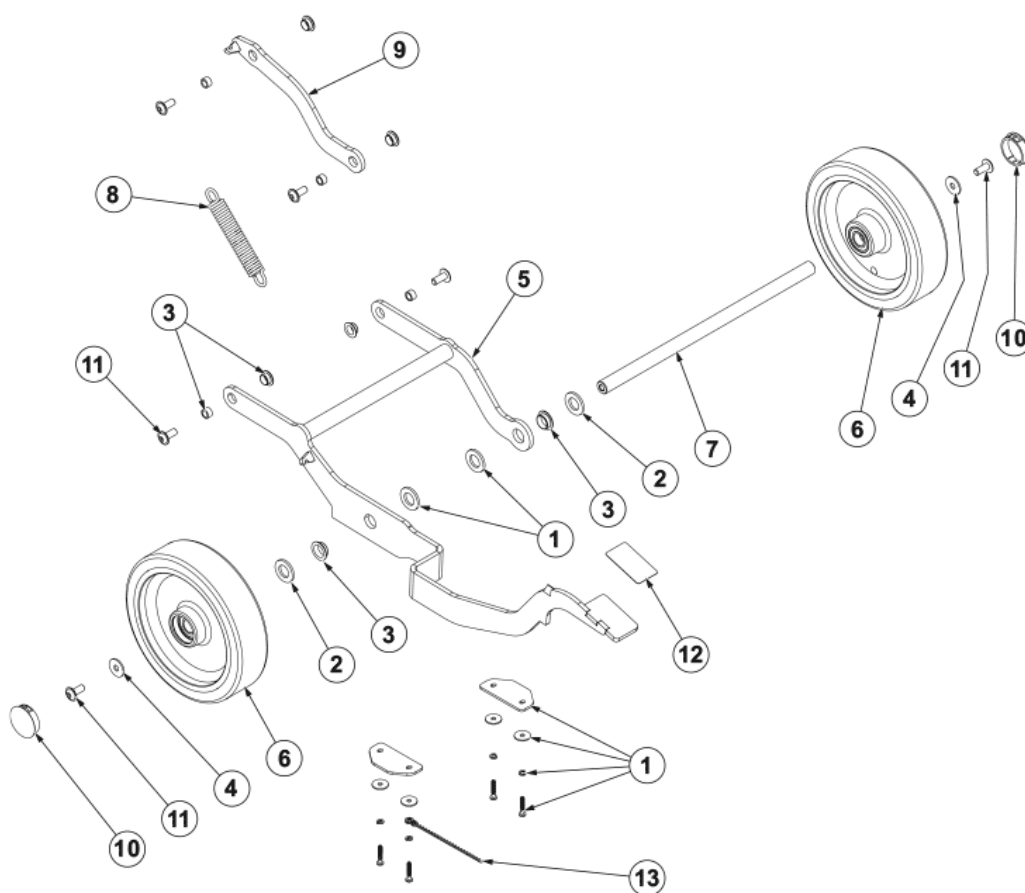

Part Notes:

- [1] - With Drive
- [2] - Without Drive
- [3] - OPTIONAL

PL RECOVERY TANK SYSTEM

SC401 B FULL PKG NIL

2019.08.12

2020.01.06

Pos.	Vare-nr	Antal	Beskrivelse	Notes
1	9100002437	1	SCREW M5X20 TORX ISO7380-2 10 PCS SET	
2	9100001348	1	CLAMP HOSE 32-52/12 10 PCS SET	
3	145 8280 000	1	WASHER 5X15X1.2 UNI6593 SS	
4	9100001875	1	SUPPORT FLOAT KIT	
5	9100000818	1	CAGE FLOAT HALF 2 PCS SET	
6	9100000795	1	Grovfilter kit	
7	9100002436	1	GASKET BULB RUBBER L.1450MM SIP	
8	9100002438	1	CABLE SAFETY F TANK SIP	
9	9100000928	1	GASKET FLOAT SUPPORT PKD	
10	9100002984	1	TANK RECOVERY 30L PLAST. GREY KIT	
11	9100002441	1	COVER PLAST. GREY F TANK 30L SIP	
12	9100000817	1	BALL FLOATING PKD	
13	9100002443	1	HOSE DRAIN BLACK L.590MM SIP	
14	9100002444	1	HOSE SUCTION SQUEE. 90 BLACK L.970MM SIP	
15	L08193000	2	CLAMP CABLE BLACK	
16	909 5065 000	1	Anti-skumfilter	[1]
17	9100002985	1	PLATE HINGE LOCATOR KIT	

Part Notes:

[1] - OPTIONAL

PL VACUUM MOTOR SYSTEM

SC401 B FULL PKG NIL

2017.11.02

2017.12.06

Pos.	Vare-nr	Antal	Beskrivelse	Notes
1	9100002533	1	MOTOR VACUUM 280W 24W KIT	
2	9100002447	1	GASKETS VAC. MOTOR KIT	
3	145 1756 000	4	Skruer 2.9X9.5	
4	9100000823	1	MOTOR VACUUM 24V 280W PKD	
5	9100001983	1	SUPPORT EXT. PLAST. F VAC. MOTOR KIT	
6	9100001989	1	SUPPORT INT. PLAST. F VAC. MOTOR SIP	
7	9100002445	1	HARNESS VACUUM MOTOR 24V SIP	
8	9100002446	1	SUPPORT PLAST. F VACUUM MOTOR SIP	
9	1466337000	1	TIE CABLE 4.8X430 WHITE 2 PCS SET	
10	9100002437	1	SCREW M5X20 TORX ISO7380-2 10 PCS SET	

Part Notes:

[1] - OPTIONAL

Pos.	Vare-nr	Antal	Beskrivelse	Notes
1	140 9214 040	9	Skrue Torx 40X14 Fzb	
2	9100002437	1	SCREW M5X20 TORX ISO7380-2 10 PCS SET	
3	9100002467	1	COVER PLAST. F HANDLE BAR SIP	[1]
4	9100002016	2	SENSOR CAPACITIVE SIP	
5	9100002468	1	HARNESS DASHBOARD SIP	
6	9100002469	2	HARNESS HANDLE BAR SENSORS SIP	
7	9100002472	1	CONTROLLER USER INTERFACE 24V SIP	
8	9100002553	1	COVER CENTRAL PLAST. F HANDLE BAR SIP	
9	9100003037	1	HANDLE BAR KIT	[2]