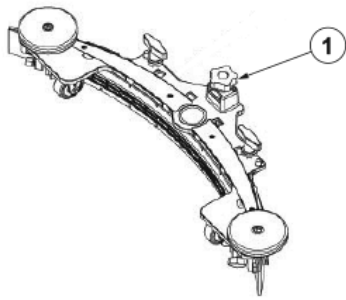

Part Notes:

- [1] - SERVICE TOOLS
SM 9100002300 ENsee page 34

Pos.	Vare-nr	Antal	Beskrivelse	Notes
1	9100002437	1	SCREW M5X20 TORX ISO7380-2 10 PCS SET	
2	9100002495	1	COVER PLAST. ELECT. COMP. BOX DRIVE SIP	
3	909 6380 000	1	Slangeklemme Kit	
4	9100002496	1	GASKET BULB REINFORCED L.1050MM SIP	
5	9100002497	1	POCKET PLAST. F ELECTR. BOX COVER SIP	
6	9100002498	1	DECAL TRANSP.BOX F EL.COVER INSPECT. SIP	
7	9100002499	1	DECAL ELECTRIC BOX COVER BA SIP	
8	9100002532	1	NØGLE KONTAKT	[1]
9	9100001354	1	SWITCH KEY WITH CAP PKD	
10	146 2887 000	1	Nøgle (2 Pcs) Ba510Sd	
11	9100002501	1	HARNESS SWITCH STARTER SIP	[2]

Part Notes:

- [1] - STANDARD FOR DRIVE
 OPTIONALFOR NO DRIVE- SEE INST. INSTR. 9100002549
- [2] - UNTILL S/N

PL REAR WHEELS SYSTEM

SC401 B FULL PKG NIL

2017.11.02

2017.12.06

Pos.	Vare-nr	Antal	Beskrivelse	Notes
1	9100002475	1	HARDWARE REAR WHEELS SYSTEM KIT	
2	33023223	1	WASHER SPRING LOCK M8 DIN127B 10 PCS SET	
3	9100000902	1	BEARING FLANGE IGLIDUR 2 PCS SET	
4	9100000903	1	WASHER THRUST GTM 3254-015 SIP	
5	9100000853	1	SUPPORT LOWER F SQUEEGEE SIP	
6	9100000854	1	LEVER SQUEEGEE LIFT 2 PCS SET	
7	9100000856	1	WHEEL CASTOR D.80 2 PCS SET	
8	9100002473	1	SUPPORT ALU F REAR WHEELS-SQUEEGEE SIP	
9	33023660	2	WASHER PLAIN M8X24X2 ISO7093 5 PCS SET	
10	9100002400	1	SUPPORT UPPER F SQUEEGEE KIT	
11	9100002401	1	SPRING COMPRESSION KIT	
12	9100002396	1	SLEEVE RUBBER BLACK F SUCTION HOSE SIP	
13	9100000803	1	VALVE ELBOW PKD	
14	9100002474	1	HOSE PVC W/SPIRAL D.12X18 L.100MM SIP	
15	9100001159	1	CLAMP DOUBLE WIRE SPRING D.18 10 PCS SET	
16	9100000860	1	FILTER WATER PKD	
17	9100000861	1	NET WATER FILTER REINFORCED PKD	