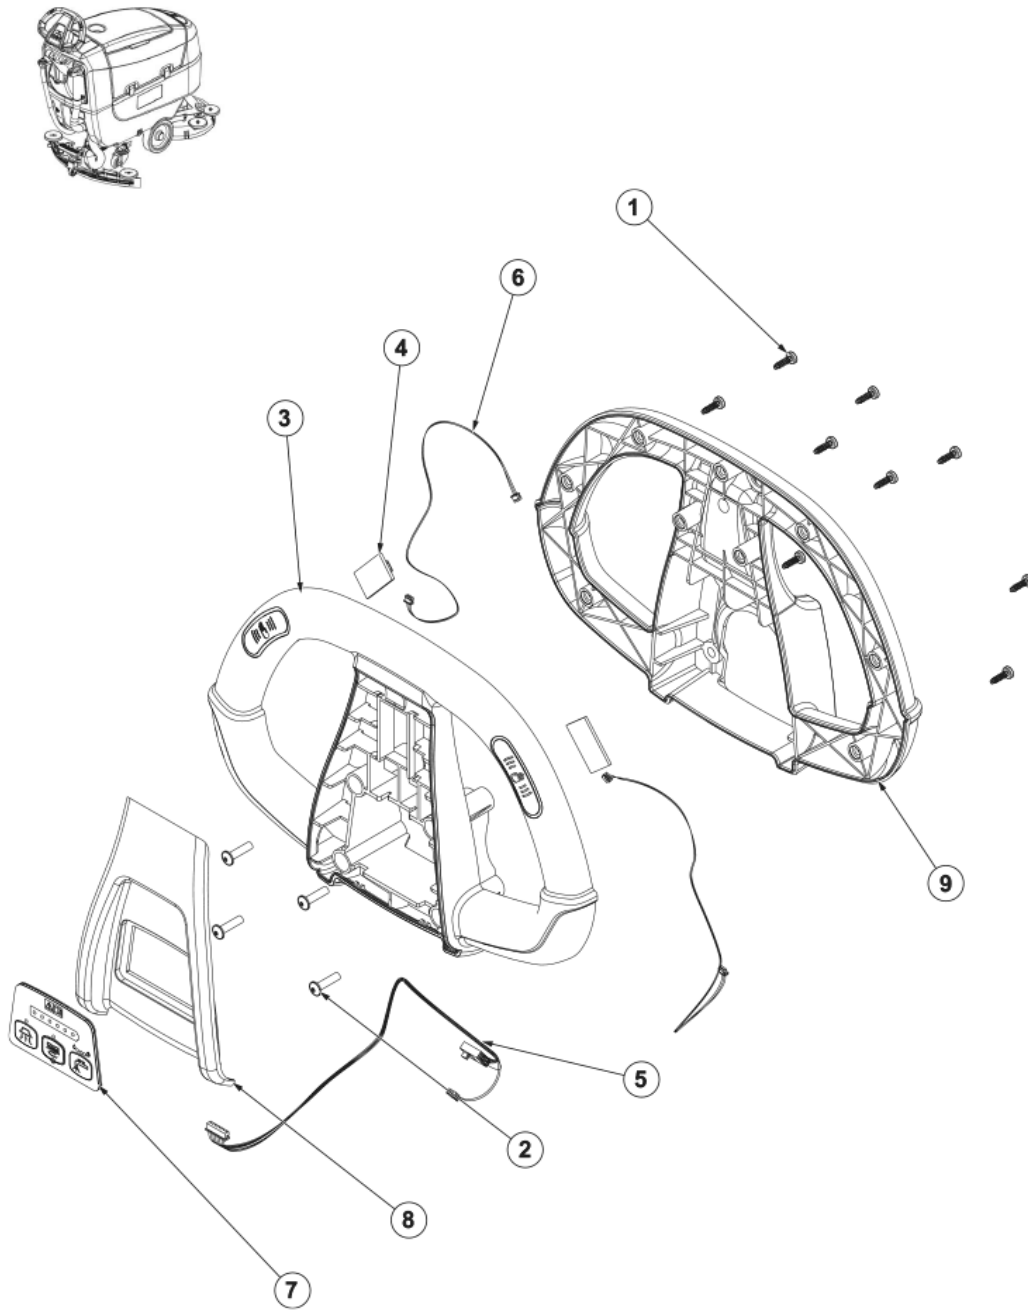

Pos.	Vare-nr	Antal	Beskrivelse	Notes
1	140 9214 040	9	Skrue Torx 40X14 Fzb	
2	9100002437	1	SCREW M5X20 TORX ISO7380-2 10 PCS SET	
3	9100002467	1	COVER PLAST. F HANDLE BAR SIP	[1]
4	9100002016	2	SENSOR CAPACITIVE SIP	
5	9100002468	1	HARNESS DASHBOARD SIP	
6	9100002469	2	HARNESS HANDLE BAR SENSORS SIP	
7	9100002472	1	CONTROLLER USER INTERFACE 24V SIP	
8	9100002553	1	COVER CENTRAL PLAST. F HANDLE BAR SIP	
9	9100003037	1	HANDLE BAR KIT	[2]

Part Notes:

1. [1] - PLEASE REFER TO TSB-FC-2020-012
2. TSB-FC-2020-012 SC401 handelbar
   DE TSB-FC-2020-012 SC401 Bediengriff
3. [2] - TSB-FC-2020-012 SC401 handelbar
   DE TSB-FC-2020-012 SC401 Bediengriff