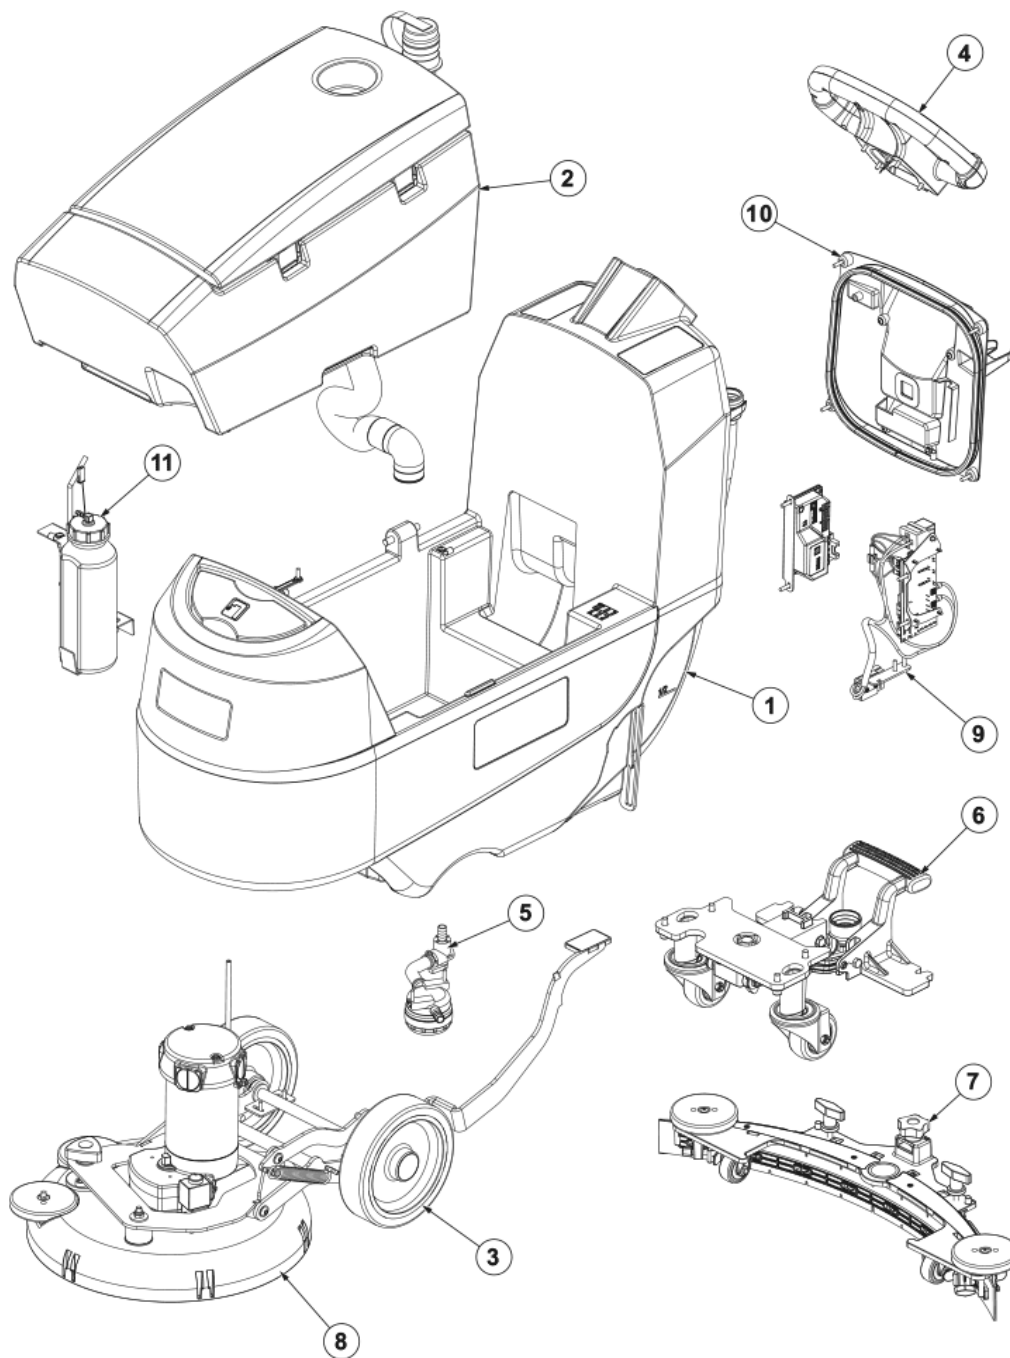

PARTS LIST

2021.10.21

TABLE OF CONTENTS

PL GENERAL VIEW	1
PL SOLUTION TANK SYSTEM	3
PL RECOVERY TANK SYSTEM	5
PL VACUUM MOTOR SYSTEM	7
PL WHEELS SYSTEM (NO DRIVE)	9
PL HANDLEBAR SYSTEM (NO DRIVE)	11
PL BRUSH DECK (NO DRIVE)	13
PL BATTERY CHARGER	15
PL DETERGENT SYSTEM	17
PL ACCESSORIES - OPTIONALS	19
PL WIRING DIAGRAM (NO DRIVE)	21
PL RECOMMENDED PARTS	23
PL ELECTRICAL COMPONENTS SYSTEM (NO DRIVE)	26
PL COVER ELECTRONIC SYSTEM (NO DRIVE)	28
PL REAR WHEELS SYSTEM	30
PL SQUEEGEE SYSTEM	32
PL BRUSHES	34

Pos.	Vare-nr	Antal	Beskrivelse	Notes
1		1	SOLUTION TANK SYSTEM	[1]
2		1	RECOVERY TANK SYSTEM	[2]
3		1	WHEELS SYSTEM	[3]
4		1	HANDLEBAR SYSTEM	[4]
5		1	SOLUTION SYSTEM	[5]
6		1	REAR WHEELS SYSTEM	[6]
7		1	SQUEEGEE SYSTEM	[7]
8		1	BRUSH DECK SYSTEM	[8]
9		1	ELECTRICAL COMPONENTS SYSTEM	[9]
10		1	COVER ELECTRONIC SYSTEM	[10]
11		1	DETERGENT SYSTEM	[11]