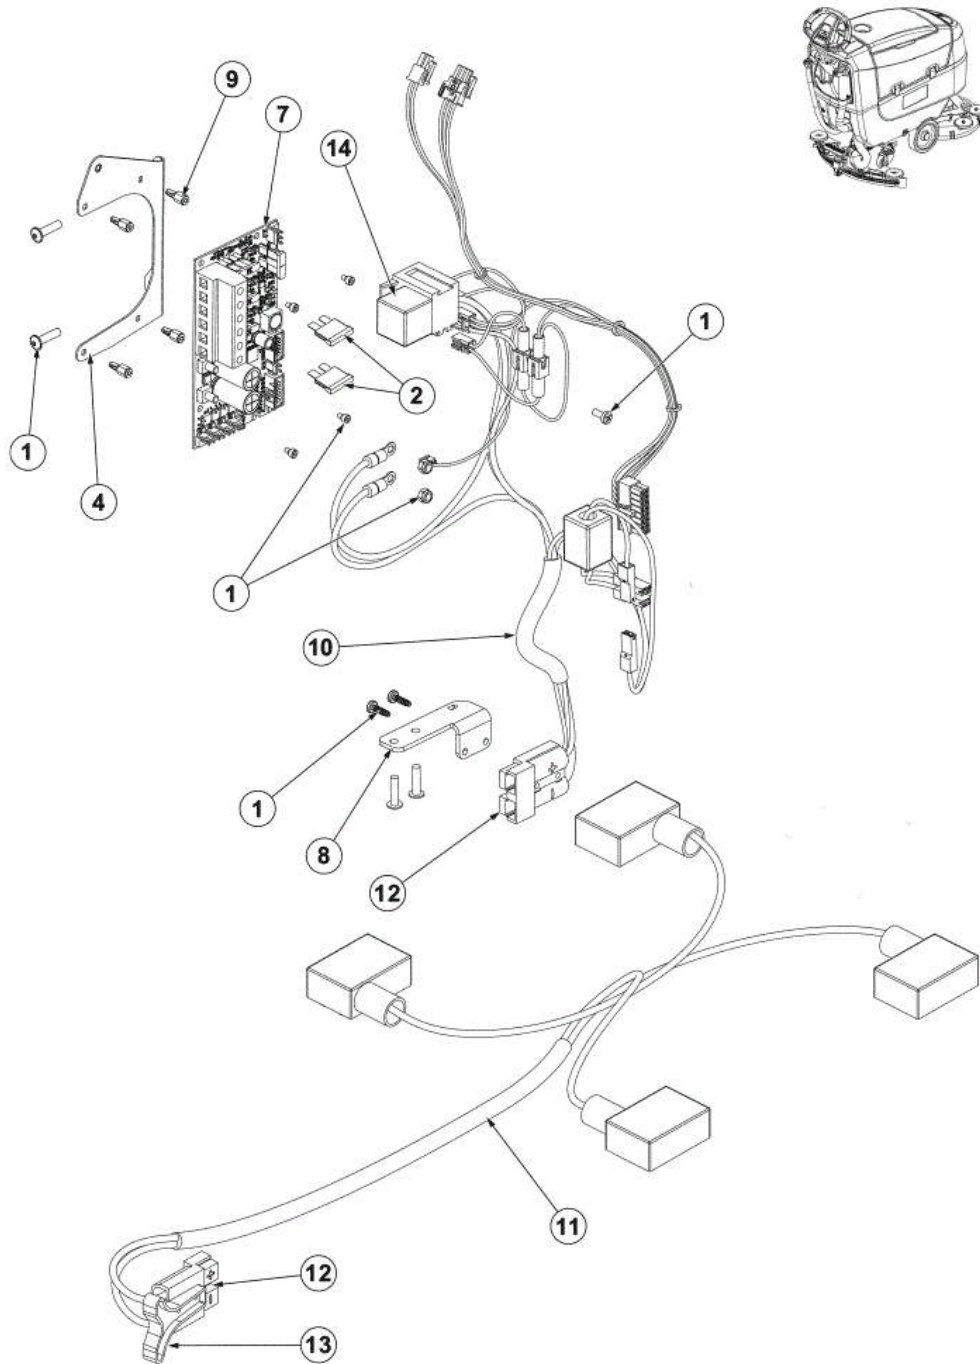

Pos.	Vare-nr	Antal	Beskrivelse	Notes
1	9100002492	1	HARDWARE ELECTRICAL SYST. KIT	
2	145 8513 000	3	Sikring 30A	
4	9100002485	1	SUPPORT GALV. F CONTR. MAIN MACH. BA SIP	
7	9100003190	1	CONTROLLER MAIN MACHINE BAT KIT	
8	9100002487	1	SUPPORT GALV. F BATTERY CONNECTOR SIP	
9	9100002488	1	SUPPORT THD PLAST F CONTROLLER 4 PCS SET	
10	9100002489	1	HARNESS ELECT.COMP.BOX BA DRIVE SIP	
11	9100002490	1	HARNESS BATTERY EU SIP	
12	9100002248	2	CONNECTOR 50A RED SIP	
13	9100000885	1	HANDLE F BATTERY CONNECTOR SIP	
14	145 3712 000	1	Relæ, 24V	
	101221030	1	SERVICE TOOL BOX	[1]

Part Notes:

1. [1] - SERVICE TOOLS
   SM 9100002300 ENsee page 34