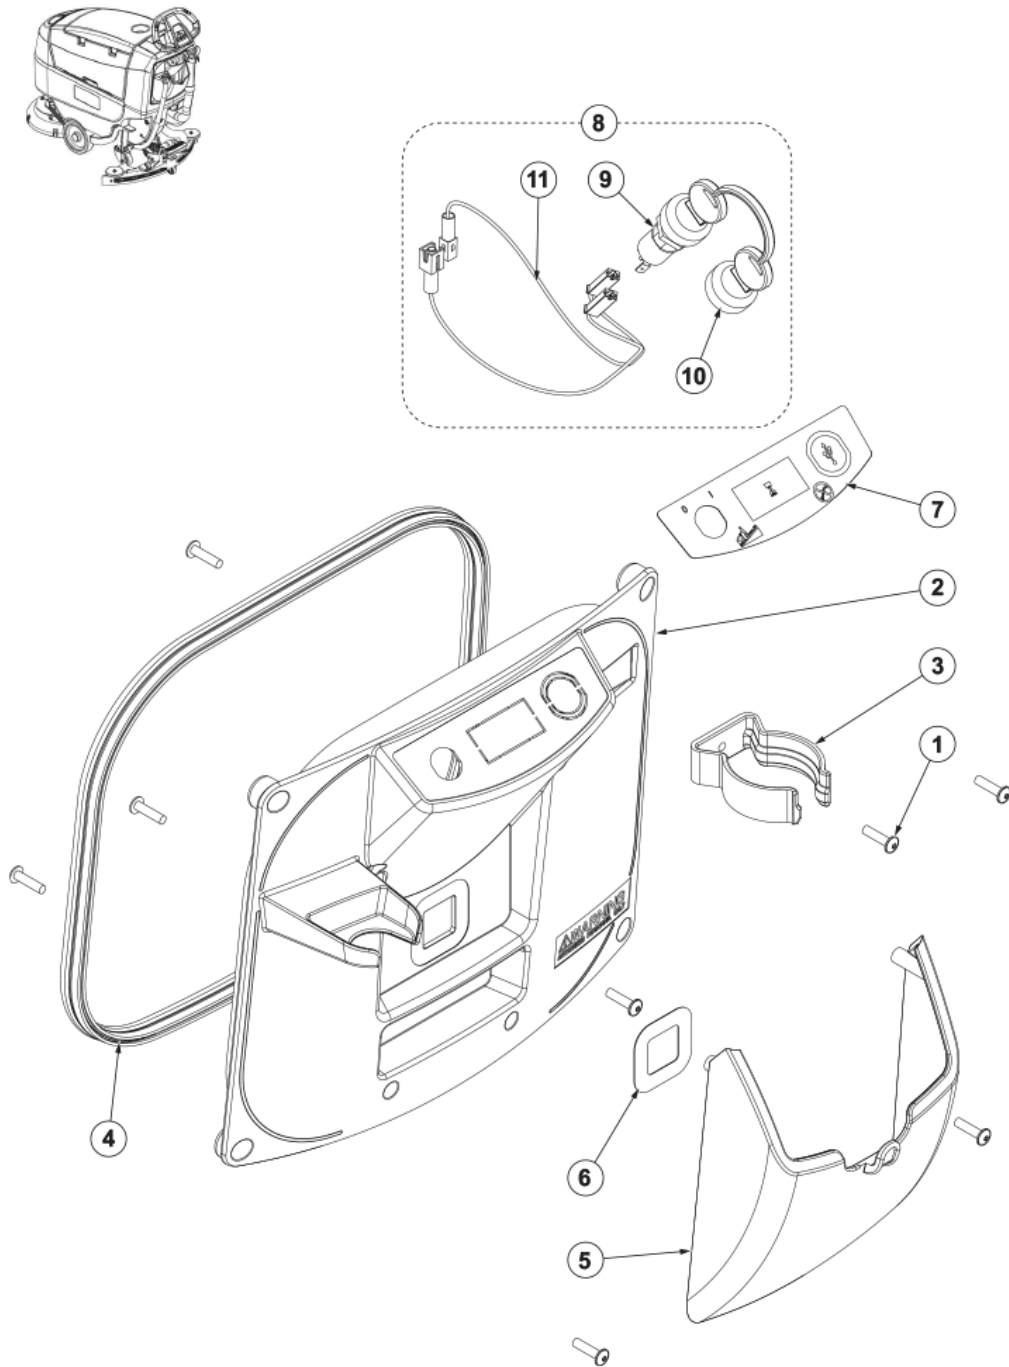

Pos.	Vare-nr	Antal	Beskrivelse	Notes
1	9100002437	1	SCREW M5X20 TORX ISO7380-2 10 PCS SET	
2	9100002495	1	COVER PLAST. ELECT. COMP. BOX DRIVE SIP	
3	909 6380 000	1	Slangeklemme Kit	
4	9100002496	1	GASKET BULB REINFORCED L.1050MM SIP	
5	9100002497	1	POCKET PLAST. F ELECTR. BOX COVER SIP	
6	9100002498	1	DECAL TRANSP.BOX F EL.COVER INSPECT. SIP	
7	9100002499	1	DECAL ELECTRIC BOX COVER BA SIP	
8	9100002532	1	NØGLE KONTAKT	[1]
9	9100001354	1	SWITCH KEY WITH CAP PKD	
10	146 2887 000	1	Nøgle (2 Pcs) Ba510Sd	
11	9100002501	1	HARNESS SWITCH STARTER SIP	[2]

Part Notes:

1. [1] - STANDARD FOR DRIVE
   OPTIONALFOR NO DRIVE- SEE INST. INSTR. 9100002549
2. [2] - UNTILL S/N .....