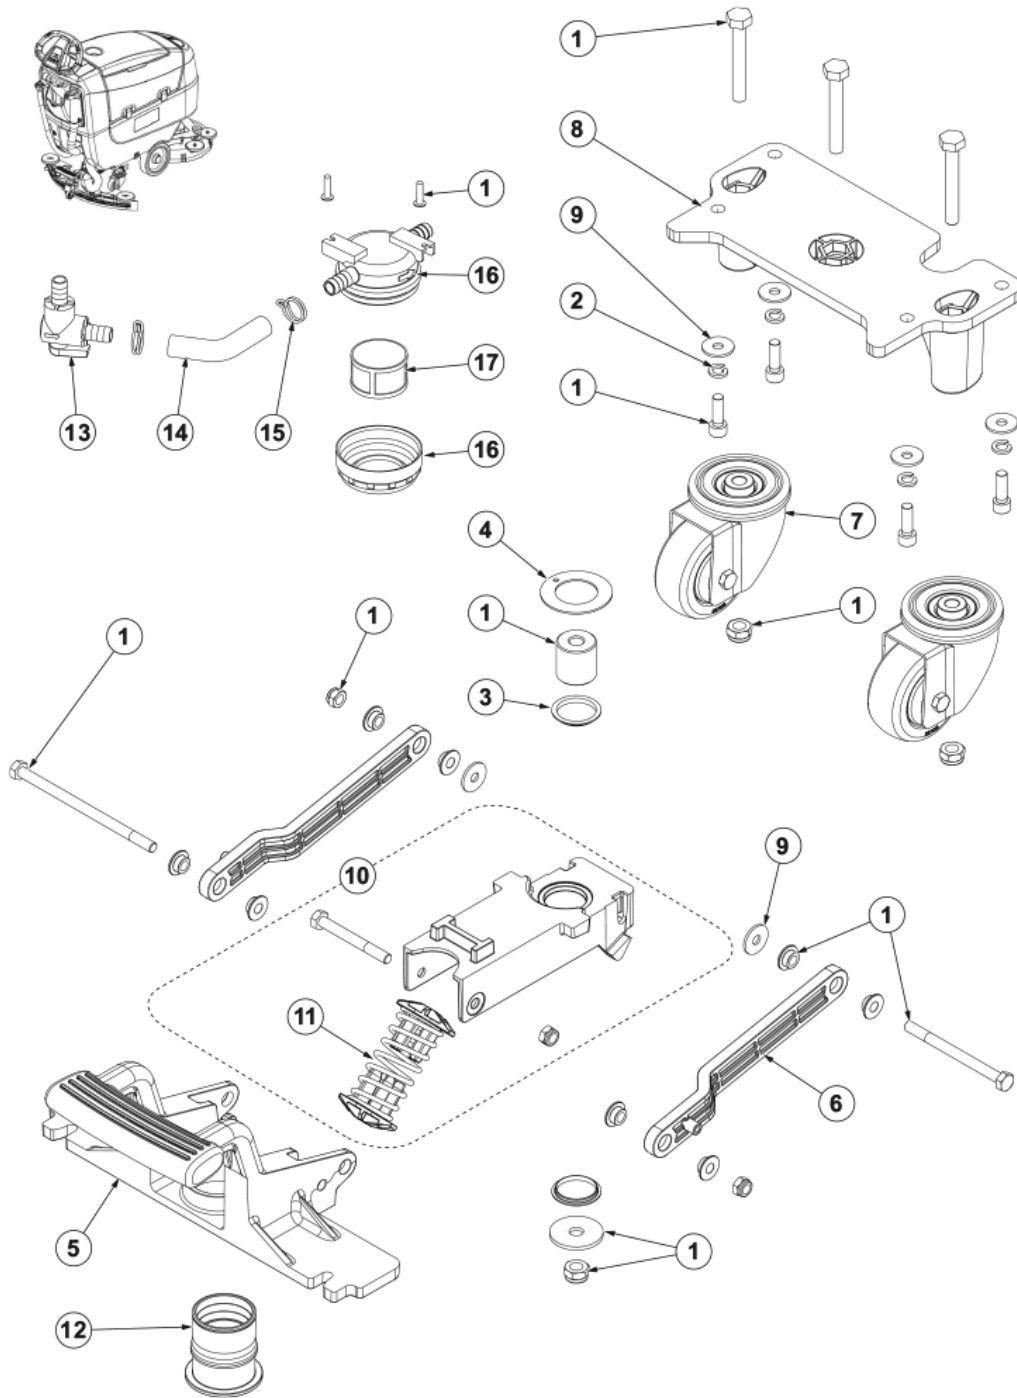

PL REAR WHEELS SYSTEM

SC401 B FULL PKG NIL

2017.11.02

2017.12.06

Pos.	Vare-nr	Antal	Beskrivelse	Notes
1	9100002475	1	HARDWARE REAR WHEELS SYSTEM KIT	
2	33023223	1	WASHER SPRING LOCK M8 DIN127B 10 PCS SET	
3	9100000902	1	BEARING FLANGE IGLIDUR 2 PCS SET	
4	9100000903	1	WASHER THRUST GTM 3254-015 SIP	
5	9100000853	1	SUPPORT LOWER F SQUEEGEE SIP	
6	9100000854	1	LEVER SQUEEGEE LIFT 2 PCS SET	
7	9100000856	1	WHEEL CASTOR D.80 2 PCS SET	
8	9100002473	1	SUPPORT ALU F REAR WHEELS-SQUEEGEE SIP	
9	33023660	2	WASHER PLAIN M8X24X2 ISO7093 5 PCS SET	
10	9100002400	1	SUPPORT UPPER F SQUEEGEE KIT	
11	9100002401	1	SPRING COMPRESSION KIT	
12	9100002396	1	SLEEVE RUBBER BLACK F SUCTION HOSE SIP	
13	9100000803	1	VALVE ELBOW PKD	
14	9100002474	1	HOSE PVC W/SPIRAL D.12X18 L.100MM SIP	
15	9100001159	1	CLAMP DOUBLE WIRE SPRING D.18 10 PCS SET	
16	9100000860	1	FILTER WATER PKD	
17	9100000861	1	NET WATER FILTER REINFORCED PKD