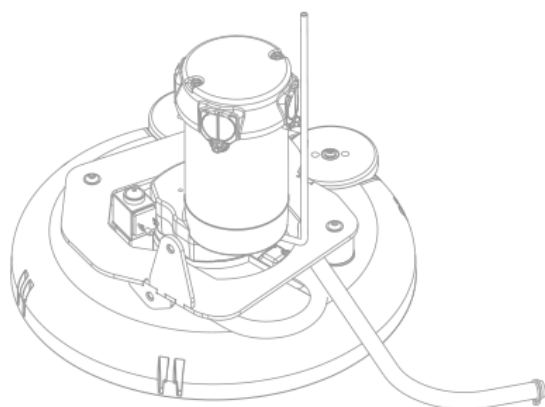

Part Notes:

[1] - OPTIONAL

PL VACUUM MOTOR SYSTEM

SC401 B FULL PKG NIL

2017.11.02

2017.12.06

Pos.	Vare-nr	Antal	Beskrivelse	Notes
1	9100002533	1	MOTOR VACUUM 280W 24W KIT	
2	9100002447	1	GASKETS VAC. MOTOR KIT	
3	145 1756 000	4	Skruer 2.9X9.5	
4	9100000823	1	MOTOR VACUUM 24V 280W PKD	
5	9100001983	1	SUPPORT EXT. PLAST. F VAC. MOTOR KIT	
6	9100001989	1	SUPPORT INT. PLAST. F VAC. MOTOR SIP	
7	9100002445	1	HARNESS VACUUM MOTOR 24V SIP	
8	9100002446	1	SUPPORT PLAST. F VACUUM MOTOR SIP	
9	1466337000	1	TIE CABLE 4.8X430 WHITE 2 PCS SET	
10	9100002437	1	SCREW M5X20 TORX ISO7380-2 10 PCS SET	