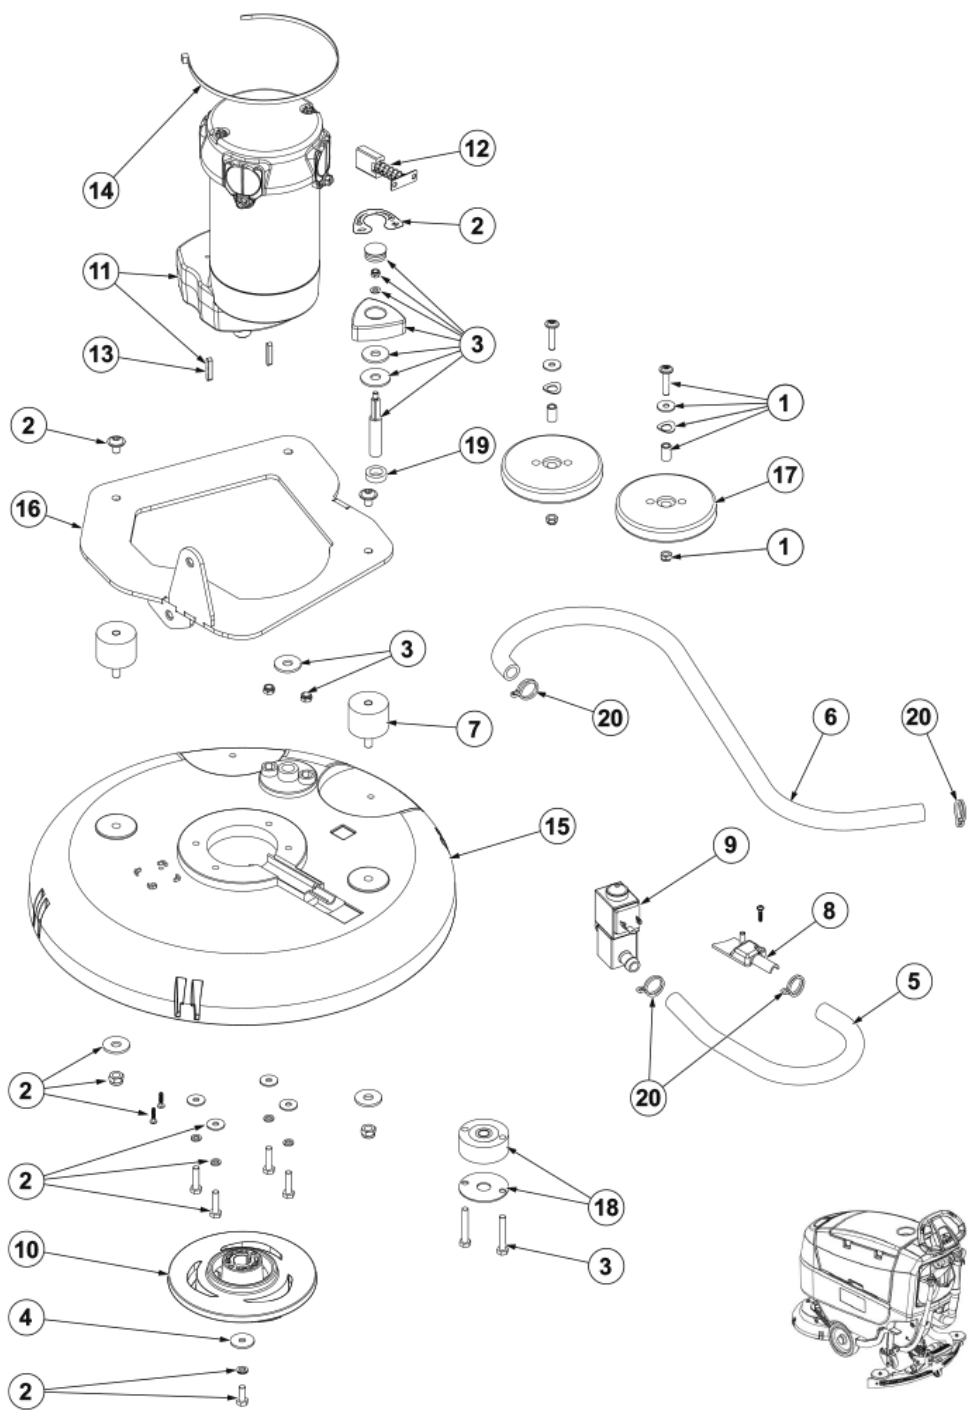

Pos.	Vare-nr	Antal	Beskrivelse	Notes
1	9100002481	1	HARDWARE BUMPER WHEELS KIT	
2	9100002482	1	HARDWARE BRUSH DECK KIT	
3	9100002483	1	KNOB BRUSH SPEED ADJUSTM. KIT	
4	9100001272	1	WASHER PLAIN M6X24 SS ISO7093 10 PCS SET	
5	9100002479	1	HOSE PVC W/SPIRAL D.12X18 L.330MM SIP	
6	9100002480	1	HOSE PVC W/SPIRAL D.12X18 L.800MM SIP	
7	9100000868	1	VIBRATION DAMPING M8 60SH 2 PCS SET	
8	9100000869	1	COVER F SOLUTION HOSE SUPPORT PLAST. SIP	
9	9100000870	1	Magnetventil 24V PKD	
10	9100000871	1	HUB BRUSH PKD	[1]
K1	9097093000	1	Børsteholder Poly Kit	[1]
11	9100000874	1	REDUCTION GEARMOTOR 450W 24V SIP	
12	9098376000	1	CARBON BRUSHES KIT 4 PCS	
13	9100000875	1	KEY 5X5X30 DIN6885 2 PCS SET	
14	9100002449	1	TIE CABLE 4.8X500 BLACK 2 PCS SET	
15	9100002477	1	DECK BRUSH 430MM/17 PLAST. SIP	
16	9100002478	1	PLATE BRUSH DECK HOLDER GALV. SIP	
17	9100001816	1	WHEEL BUMPER D.100 PLASTIC 2 PCS SET	
18	L08812780	1	Gummi Ophæng Komp. D	
19	9100002484	1	SPACER D.12.5X20 H.6 PLAST. SIP	
20	9100001159	1	CLAMP DOUBLE WIRE SPRING D.18 10 PCS SET	

Part Notes:

1. [1] - TSB-FC-2019-037 brush hub SC500_SC2000_SC401
   DE TSB-FC-2019-037 SC500 SC2000 SC401 Bürstenaufnahme