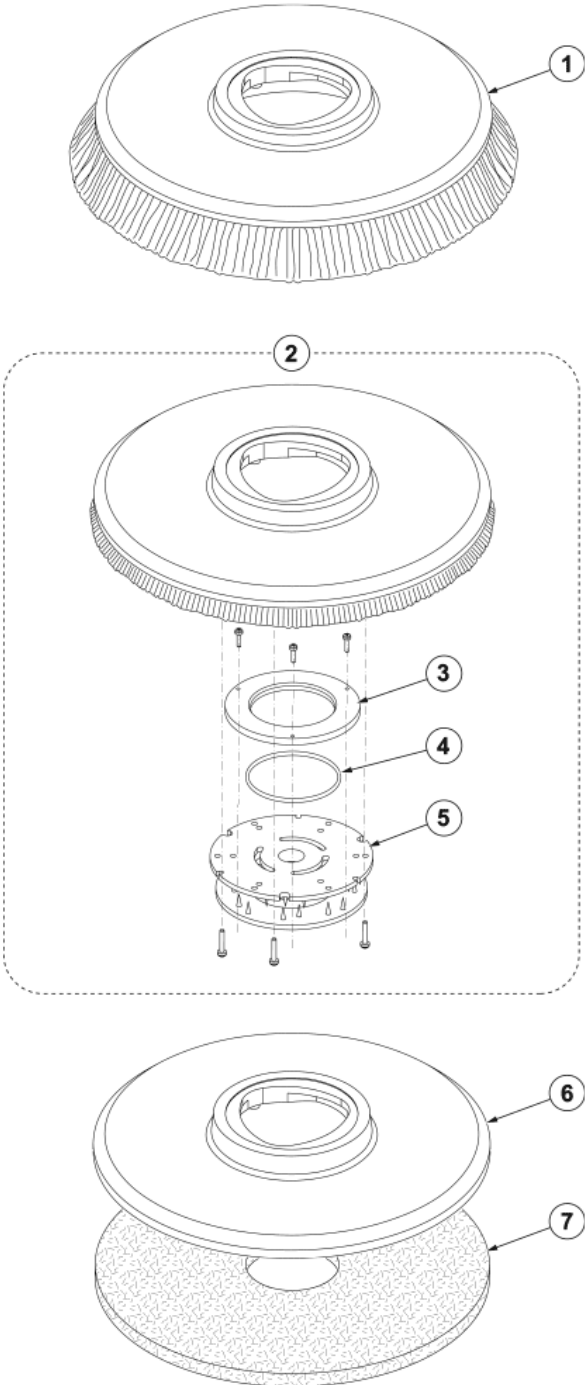

Pos.	Vare-nr	Antal	Beskrivelse	Notes
1	L08812891	1	Børste Prolene 17" Ø430 mm	[1]
1	909 5691 000	1	Børste Midlite Grit 180 17" Ø430 mm	[1]
1	909 5692 000	1	Børste Mid Grit 240 17" Ø430 mm	[1]
1	909 5693 000	1	Børste Prolite 17" Ø430 mm	[1]
1	909 5694 000	1	Børste naturhår 17" Ø430 mm	[1]
2	9100001897	1	Rondelholder 17" Ø430 mm	[1]
3	L08603966	1	Ring Nylon	
4	L08603965	1	O-RING 2.62X82.22 -3325-NBR 40SH	
5	56505195	1	Rondellås Lynkobling	
6	9100002050	1	Rondelholder 17" Ø432 mm Velcro	[1]
7	10001936	1	Eco Pad hvid 17" Ø432 mm (5 stk.)	[1]
7	10001937	1	Eco Pad lys brun 17" Ø432 mm (5 stk.)	[1]
7	10001938	1	Eco Pad sort 17" Ø432 mm (5 stk.)	[1]
7	10001939	1	Eco Pad blå 17" Ø432 mm (5 stk.)	[1]
7	10001940	1	Eco Pad grøn 17" Ø432 mm (5 stk.)	[1]
7	10001941	1	Eco Pad rød 17" Ø432 mm (5 stk.)	[1]
7	10002336	1	Eco Brilliance Pad rød 17" Ø430 (2 stk)	[1]
7	10002337	1	Eco Brilliance Pad blå 17" Ø430 (2 stk)	[1]
7	10002338	1	Eco Brilliance Pad gul 17" Ø430 (2 stk)	[1]
7	10002339	1	Eco Brilliance Pad grøn 17" Ø430 (2stk)	[1]

Part Notes:

[1] - OPTIONAL