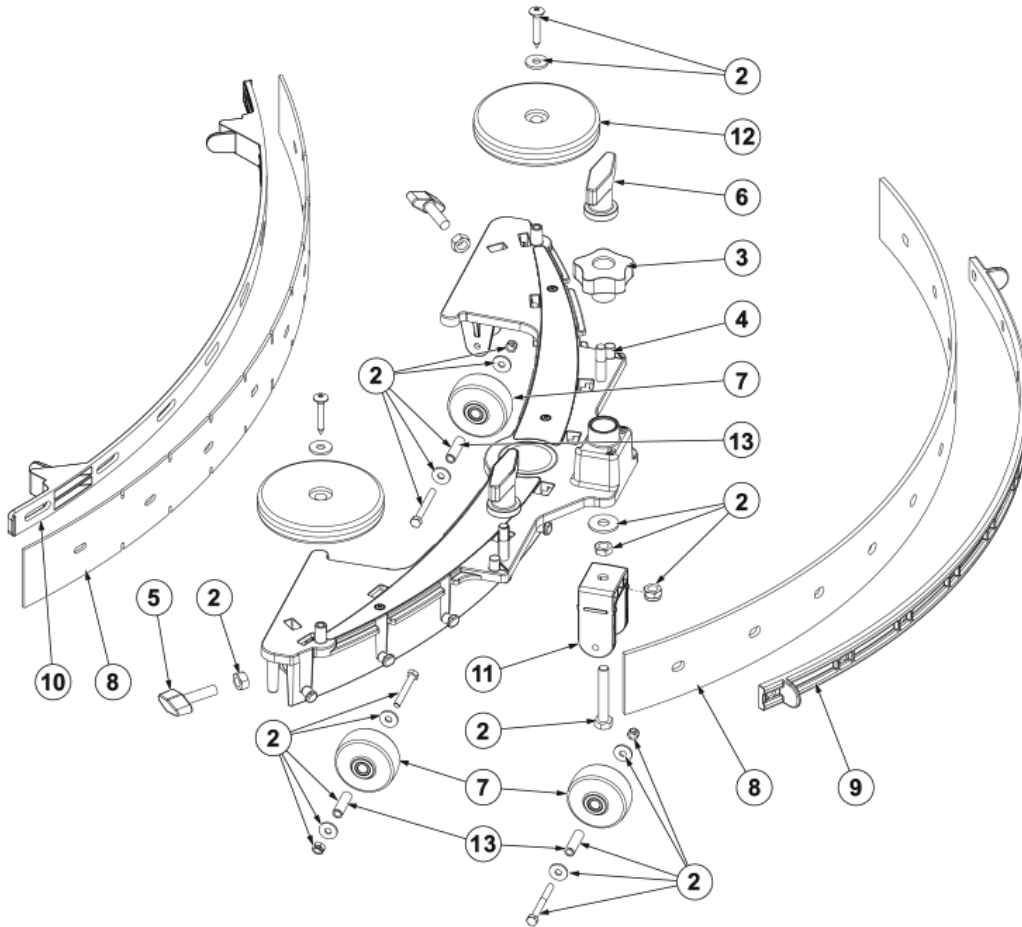

Part Notes:

- [1] - SERVICE TOOLS
SM 9100002300 ENsee page 34

Pos.	Vare-nr	Antal	Beskrivelse	Notes
1	9100002437	1	SCREW M5X20 TORX ISO7380-2 10 PCS SET	
2	9100002495	1	COVER PLAST. ELECT. COMP. BOX DRIVE SIP	
3	909 6380 000	1	Slangeklemme Kit	
4	9100002496	1	GASKET BULB REINFORCED L.1050MM SIP	
5	9100002497	1	POCKET PLAST. F ELECTR. BOX COVER SIP	
6	9100002498	1	DECAL TRANSP.BOX F EL.COVER INSPECT. SIP	
7	9100002499	1	DECAL ELECTRIC BOX COVER BA SIP	
8	9100002532	1	NØGLE KONTAKT	[1]
9	9100001354	1	SWITCH KEY WITH CAP PKD	
10	146 2887 000	1	Nøgle (2 Pcs) Ba510Sd	
11	9100002501	1	HARNESS SWITCH STARTER SIP	[2]

Pos.	Vare-nr	Antal	Beskrivelse	Notes
1	9100002570	1	SQUEEGEE 700MM 28 PLAST. KIT	
2	9100000748	1	HARDWARE SQUEEGEE KIT	
3	9100000862	1	KNOB LOBES M8 FEMALE SIP	
4	9100000747	1	SQUEEGEE 700MM 28 PLAST. PRE-ASSEMB. SIP	
5	9100000791	2	KNOB M8X30 THD STUD SS PKD	
6	9097637000	1	Monteringsskrue (2 Stk)	
7	9100000559	3	WHEEL D.51 GREY PKD	
8	9100002541	1	SUGEGUMMI 28" 700MM GUM KIT	[1]
8	9100002542	1	SUGEGUMMI 28" 700MM PU KIT	[1]
8	9100002543	1	SUGEGUMMI 28" 700MM RØD GUM KIT	[1]
9	9100000864	1	STRAP ELASTIC F REAR SQUEEGEE BLADE PKD	
10	9100000865	1	STRAP FRONT SQUEEGEE BLADE PKD	
11	9100000866	1	SUPPORT SQUEEGEE WHEEL SIP	
12	9100001816	1	WHEEL BUMPER D.100 PLASTIC 2 PCS SET	
13	9100002408	1	BEARING SLEEVE D.5.1X8 H.28.5 3 PCS SET	