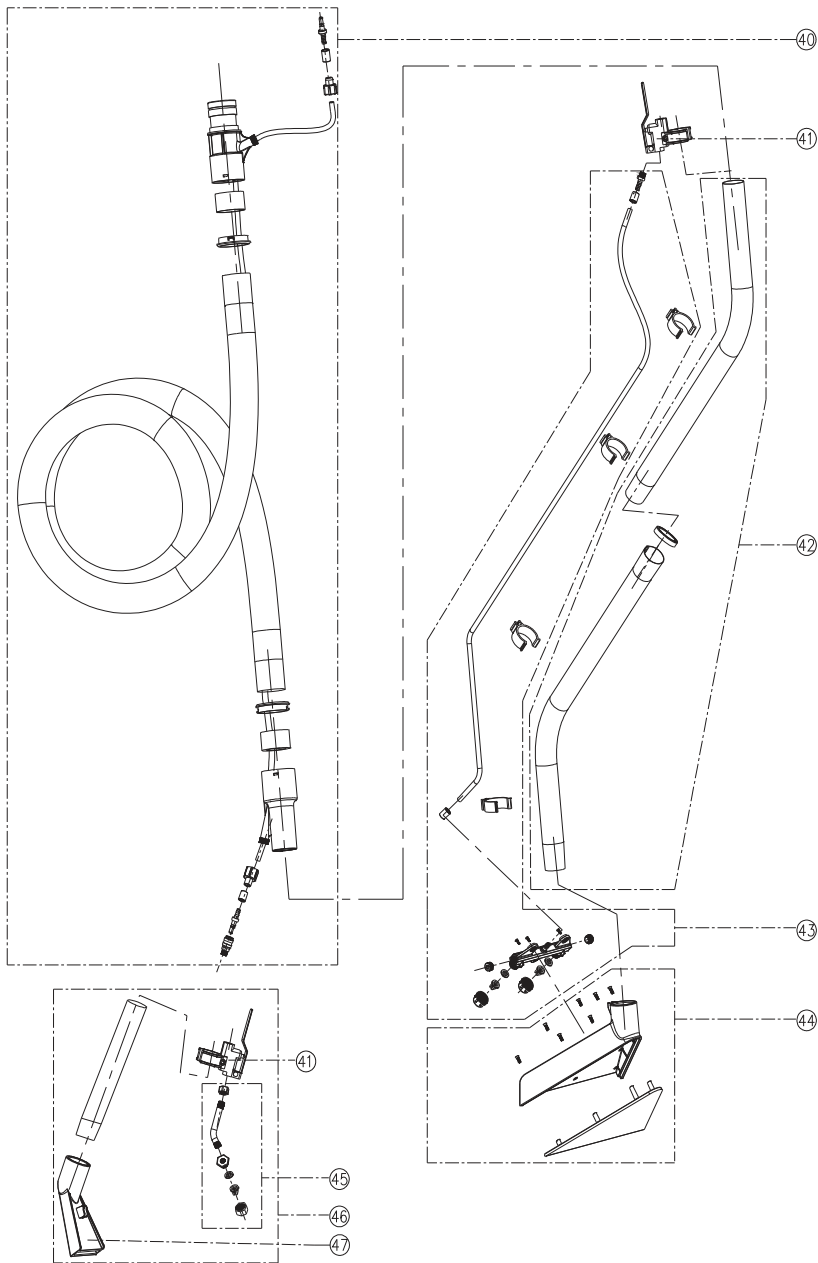

Pos.	Vare-nr	Antal	Beskrivelse	Notes
40	VA81096	1	Komplet Sprayslange Ø 8mm	
41	VA81192	1	Aftapningsslange kompl. til Viper Car275	
42	VA81100	1	Stålrørssæt Viper Car275	
43	VA81099	1	Spray dyse + slange Ø 8mm.	
44	VA81102	1	TOOL UPPER/LOWER COVER PC+SCREW ST KIT	
45	VA80842	1	Kit slange + dyse Viper Car275	
46	VA86860	1	Møbelmundstykke inkl Spray dyse	
47	VA89899	1	Mundstykke Viper Car275