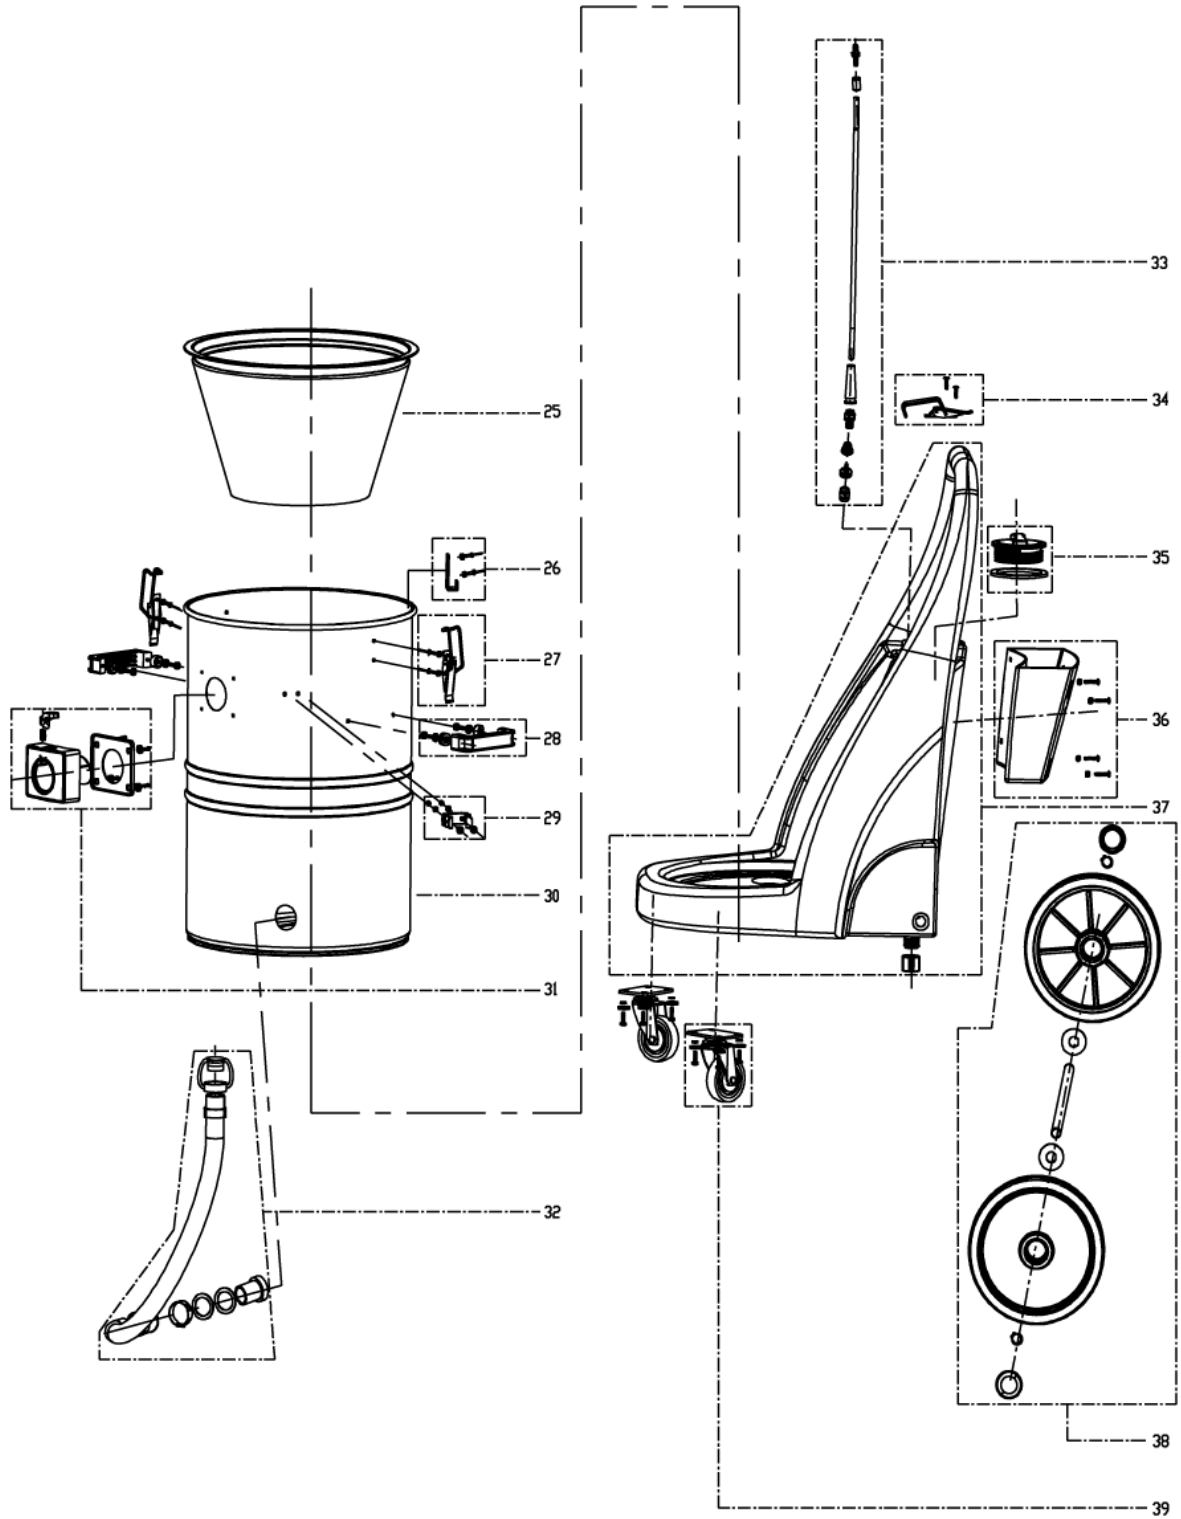

PARTS LIST

2022.01.04

TABLE OF CONTENTS

Top 1
Container and trolley 3
Wear and Tear Parts 5
Nozzle and hose 7

| Pos. | Vare-nr | Antal | Beskrivelse | Notes |
|------|-------------|-------|--|-------|
| | VA81054 | 1 | BOX FOR CAR 275 | |
| 1 | VA80362 | 1 | Strøm'kabel 10 m. til Viper Car 275 | |
| 1 | VA83780 | 1 | CORD UK 220/240 50-60HZ 10M+SLEEVE KIT | |
| 2 | VA86630 | 1 | HANDLE KIT | |
| 3 | VA91346 | 2 | Afbryderkontakt til Viper LSU serien | |
| 4 | VA83640 | 1 | SWITCH CAR275 | |
| 5 | VA83621 | 1 | CONTROL PLATE LABEL SILVER | |
| 6 | VA86602 | 1 | MACHINE HEAD COVER KIT | |
| 7 | VA86604 | 1 | CLAMP BLOCK KIT | |
| 8 | VA81081 | 1 | ADAPTER IN100-240V OUT24V 3A | |
| 9 | VA83650 | 2 | EMI BOX PP+PCBA+SCREW SST KIT | |
| 10 | VA81629 | 1 | MOTOR COVER KIT | |
| 11 | VA81082 | 2 | LOCK BLOCK PA+SCREW ST M5x25 KIT | |
| 12 | VA81084 | 2 | PUMP 24VDC 50PSI+SCREW+WASHER KIT | |
| 13 | VA81083-010 | 1 | PUMP INLET TUBE PU+CONNECTOR ETC. KIT | |
| 14 | VA81083 | 1 | PUMP HOSE PU+CONNECTOR METAL ETC. KIT | |
| 15 | VA83617 | 1 | SOUND SPONGE TOP/MIDDLE FIREPROOF KIT | |
| 16 | VA82111 | 1 | MOTOR PRESSING DISK KIT CAR275 | |
| 17 | VA81103 | 2 | MOTOR 220-240VAC+GASKET+SEALING KIT | |
| 18 | VA83618 | 1 | SOUND SPONGE DOWN FIREPROOF | |
| 19 | GV70008 | 2 | SEAL PLATE | |
| 20 | VA81085 | 1 | SUPPORTING BASE PP+SEALING RUBBER KIT | |
| 21 | VA81086 | 1 | STATIC PIECE METAL+SCREW+WASHER KIT | |
| 22 | VA81101 | 1 | DRAIN PIPE Ø15MM ST+COVER PA ETC.KIT | |
| 23 | VA86610 | 1 | FLOW DIVIDER DISH KIT | |
| 24 | VA81087 | 1 | FLOAT CUP PP+FILTER NET METAL KIT | |
| 25 | VA80766 | 1 | FLOAT CUP HOLDER | |
| 49 | ZD89002 | 2 | MOTOR CARBON BRUSH | |