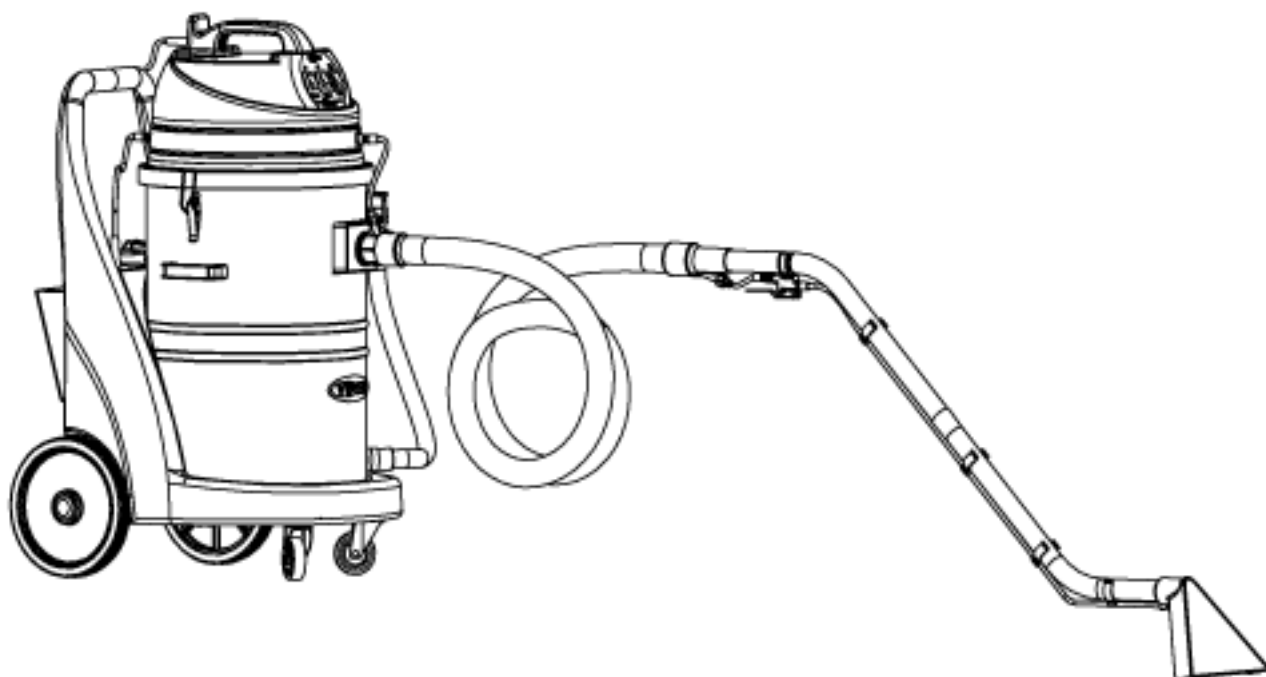

PARTS LIST

2022.01.04

TABLE OF CONTENTS

Top 1
Container and trolley 3
Wear and Tear Parts 5
Nozzle and hose 7

| Pos. | Vare-nr | Antal | Beskrivelse | Notes |
|------|-------------|-------|--|-------|
| | VA81054 | 1 | BOX FOR CAR 275 | |
| 1 | VA80362 | 1 | Strøm'kabel 10 m. til Viper Car 275 | |
| 1 | VA83780 | 1 | CORD UK 220/240 50-60HZ 10M+SLEEVE KIT | |
| 2 | VA86630 | 1 | HANDLE KIT | |
| 3 | VA91346 | 2 | Afbryderkontakt til Viper LSU serien | |
| 4 | VA83640 | 1 | SWITCH CAR275 | |
| 5 | VA83621 | 1 | CONTROL PLATE LABEL SILVER | |
| 6 | VA86602 | 1 | MACHINE HEAD COVER KIT | |
| 7 | VA86604 | 1 | CLAMP BLOCK KIT | |
| 8 | VA81081 | 1 | ADAPTER IN100-240V OUT24V 3A | |
| 9 | VA83650 | 2 | EMI BOX PP+PCBA+SCREW SST KIT | |
| 10 | VA81629 | 1 | MOTOR COVER KIT | |
| 11 | VA81082 | 2 | LOCK BLOCK PA+SCREW ST M5x25 KIT | |
| 12 | VA81084 | 2 | PUMP 24VDC 50PSI+SCREW+WASHER KIT | |
| 13 | VA81083-010 | 1 | PUMP INLET TUBE PU+CONNECTOR ETC. KIT | |
| 14 | VA81083 | 1 | PUMP HOSE PU+CONNECTOR METAL ETC. KIT | |
| 15 | VA83617 | 1 | SOUND SPONGE TOP/MIDDLE FIREPROOF KIT | |
| 16 | VA82111 | 1 | MOTOR PRESSING DISK KIT CAR275 | |
| 17 | VA81103 | 2 | MOTOR 220-240VAC+GASKET+SEALING KIT | |
| 18 | VA83618 | 1 | SOUND SPONGE DOWN FIREPROOF | |
| 19 | GV70008 | 2 | SEAL PLATE | |
| 20 | VA81085 | 1 | SUPPORTING BASE PP+SEALING RUBBER KIT | |
| 21 | VA81086 | 1 | STATIC PIECE METAL+SCREW+WASHER KIT | |
| 22 | VA81101 | 1 | DRAIN PIPE Ø15MM ST+COVER PA ETC.KIT | |
| 23 | VA86610 | 1 | FLOW DIVIDER DISH KIT | |
| 24 | VA81087 | 1 | FLOAT CUP PP+FILTER NET METAL KIT | |
| 25 | VA80766 | 1 | FLOAT CUP HOLDER | |
| 49 | ZD89002 | 2 | MOTOR CARBON BRUSH | |