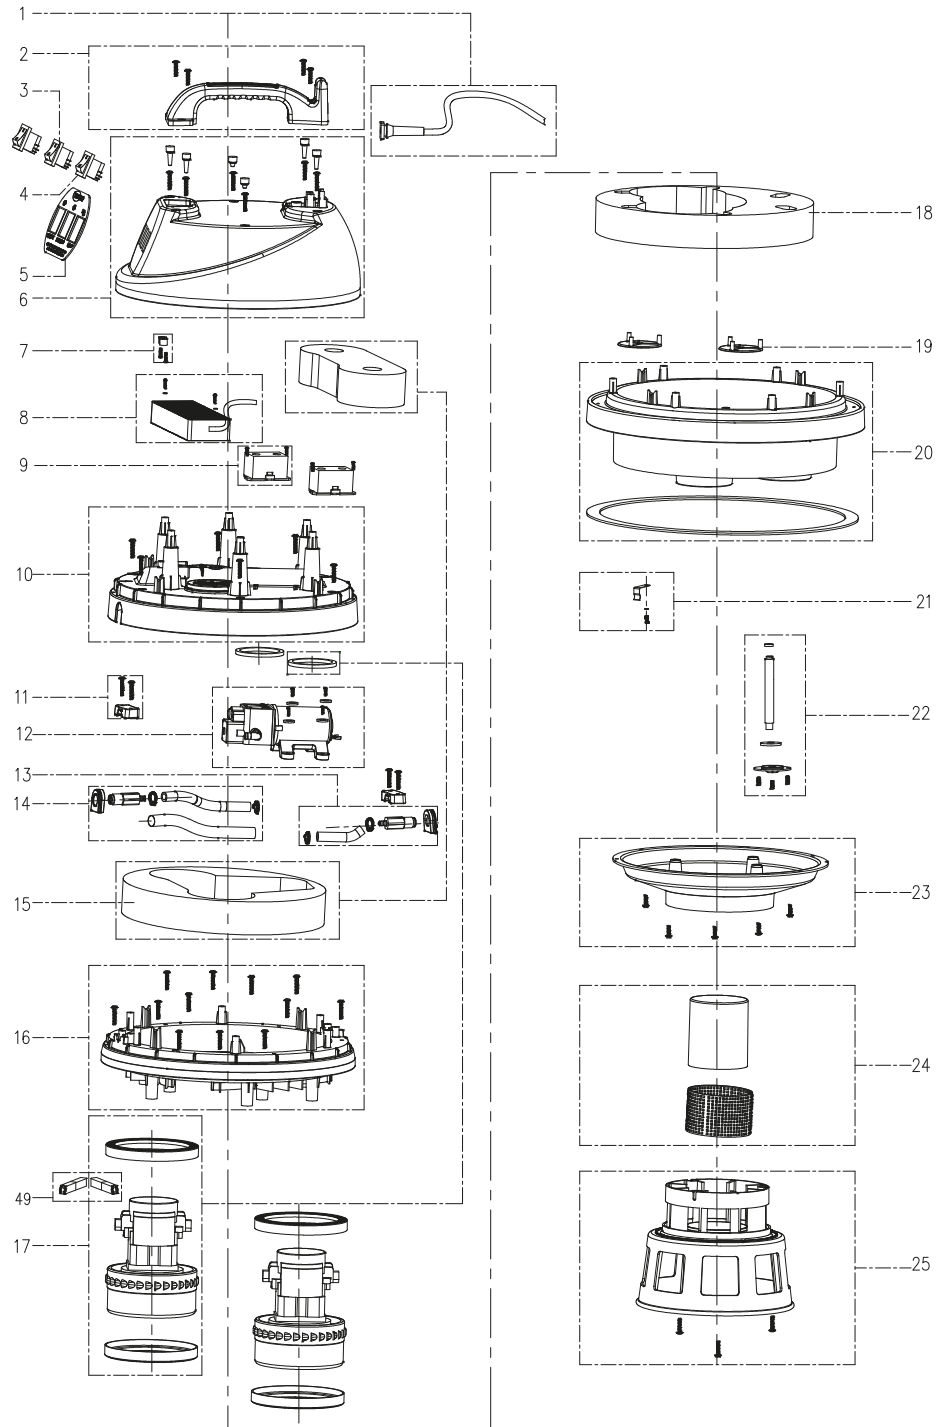

PARTS LIST

2022.01.04

TABLE OF CONTENTS

Top 1
Container and trolley 3
Wear and Tear Parts 5
Nozzle and hose 7

| Pos. | Vare-nr | Antal | Beskrivelse | Notes |
|------|-------------|-------|--|-------|
| | VA81054 | 1 | BOX FOR CAR 275 | |
| 1 | VA80362 | 1 | Strøm'kabel 10 m. til Viper Car 275 | |
| 1 | VA83780 | 1 | CORD UK 220/240 50-60HZ 10M+SLEEVE KIT | |
| 2 | VA86630 | 1 | HANDLE KIT | |
| 3 | VA91346 | 2 | Afbryderkontakt til Viper LSU serien | |
| 4 | VA83640 | 1 | SWITCH CAR275 | |
| 5 | VA83621 | 1 | CONTROL PLATE LABEL SILVER | |
| 6 | VA86602 | 1 | MACHINE HEAD COVER KIT | |
| 7 | VA86604 | 1 | CLAMP BLOCK KIT | |
| 8 | VA81081 | 1 | ADAPTER IN100-240V OUT24V 3A | |
| 9 | VA83650 | 2 | EMI BOX PP+PCBA+SCREW SST KIT | |
| 10 | VA81629 | 1 | MOTOR COVER KIT | |
| 11 | VA81082 | 2 | LOCK BLOCK PA+SCREW ST M5x25 KIT | |
| 12 | VA81084 | 2 | PUMP 24VDC 50PSI+SCREW+WASHER KIT | |
| 13 | VA81083-010 | 1 | PUMP INLET TUBE PU+CONNECTOR ETC. KIT | |
| 14 | VA81083 | 1 | PUMP HOSE PU+CONNECTOR METAL ETC. KIT | |
| 15 | VA83617 | 1 | SOUND SPONGE TOP/MIDDLE FIREPROOF KIT | |
| 16 | VA82111 | 1 | MOTOR PRESSING DISK KIT CAR275 | |
| 17 | VA81103 | 2 | MOTOR 220-240VAC+GASKET+SEALING KIT | |
| 18 | VA83618 | 1 | SOUND SPONGE DOWN FIREPROOF | |
| 19 | GV70008 | 2 | SEAL PLATE | |
| 20 | VA81085 | 1 | SUPPORTING BASE PP+SEALING RUBBER KIT | |
| 21 | VA81086 | 1 | STATIC PIECE METAL+SCREW+WASHER KIT | |
| 22 | VA81101 | 1 | DRAIN PIPE Ø15MM ST+COVER PA ETC.KIT | |
| 23 | VA86610 | 1 | FLOW DIVIDER DISH KIT | |
| 24 | VA81087 | 1 | FLOAT CUP PP+FILTER NET METAL KIT | |
| 25 | VA80766 | 1 | FLOAT CUP HOLDER | |
| 49 | ZD89002 | 2 | MOTOR CARBON BRUSH | |