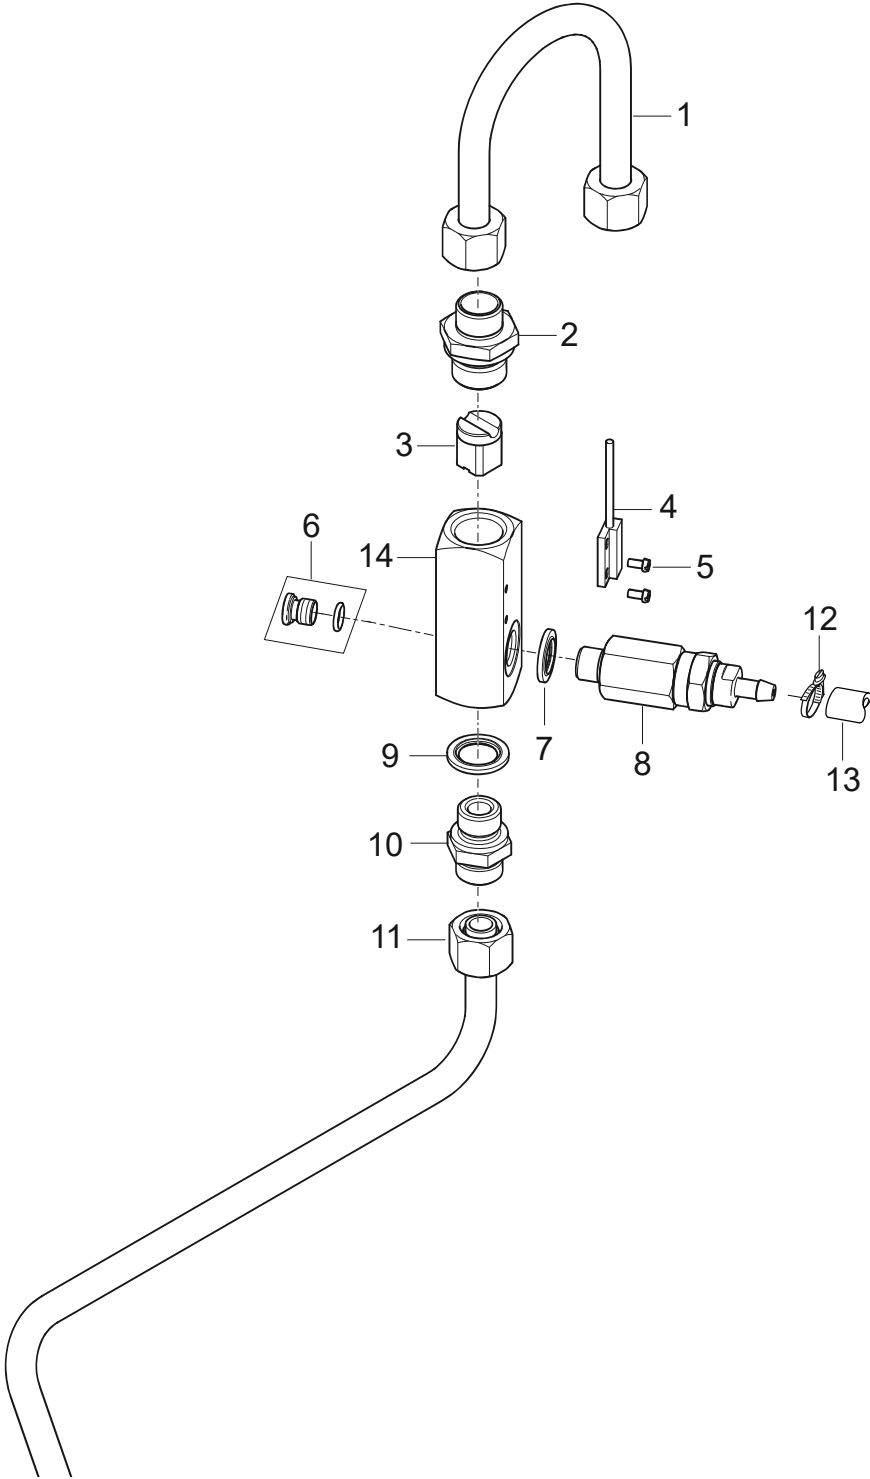

Pos.	Vare-nr	Antal	Beskrivelse	Notes
1	107143115	1	PIPE FLOW CONTROL PA/BOILER B2-B2.5	
2	107143122	1	THREADED CONNECTION D12X1/2 INCH	
3	101117798	1	Magnet Housing Cpl. Kit	
4	107143121	1	REED SWITCH NO W/CABLE	
5	101118033	2	Screw M3X6 Brass Din 84 Iso 1207 Kit	
6	101117924	1	Prop For Mpu 1/8	
7	1803493	1	Tætningsskive f. 1/4" RG	
8	101118292	1	OPENING PRESSURE VALVE 250 BAR KIT	[1]
8	101118291	1	OPENING PRESSURE VALVE 200 BAR KIT	[2]
8	101118290	1	OPENING PRESSURE VALVE 146 BAR KIT	[3]
9	1801075	1	Tætningsskive 3/8"	
10	1601079	1	Ligeforskrunding	
11	107143118	1	PIPE MPU/FLOW CONTROL NA4 PA	
12	11654	2	Slangeklemme	
13	101406100	1	Kemislange, 5 Meter	
14	101118306	1	FLOW CONTROL HOUSING PA	

Part Notes:

1. [1] - MH 3C-180/780 PA 400/3/50 EU
2. [2] - MH 3C-145/600 PA 230/1/50 EU,
   MH 3C-145/600 PA 240/1/50 Gerni
3. [3] - MH 3C-90/670 PAX 230/1/50 UK, MH 3C-1300/1.9 PA 120/1/60 US