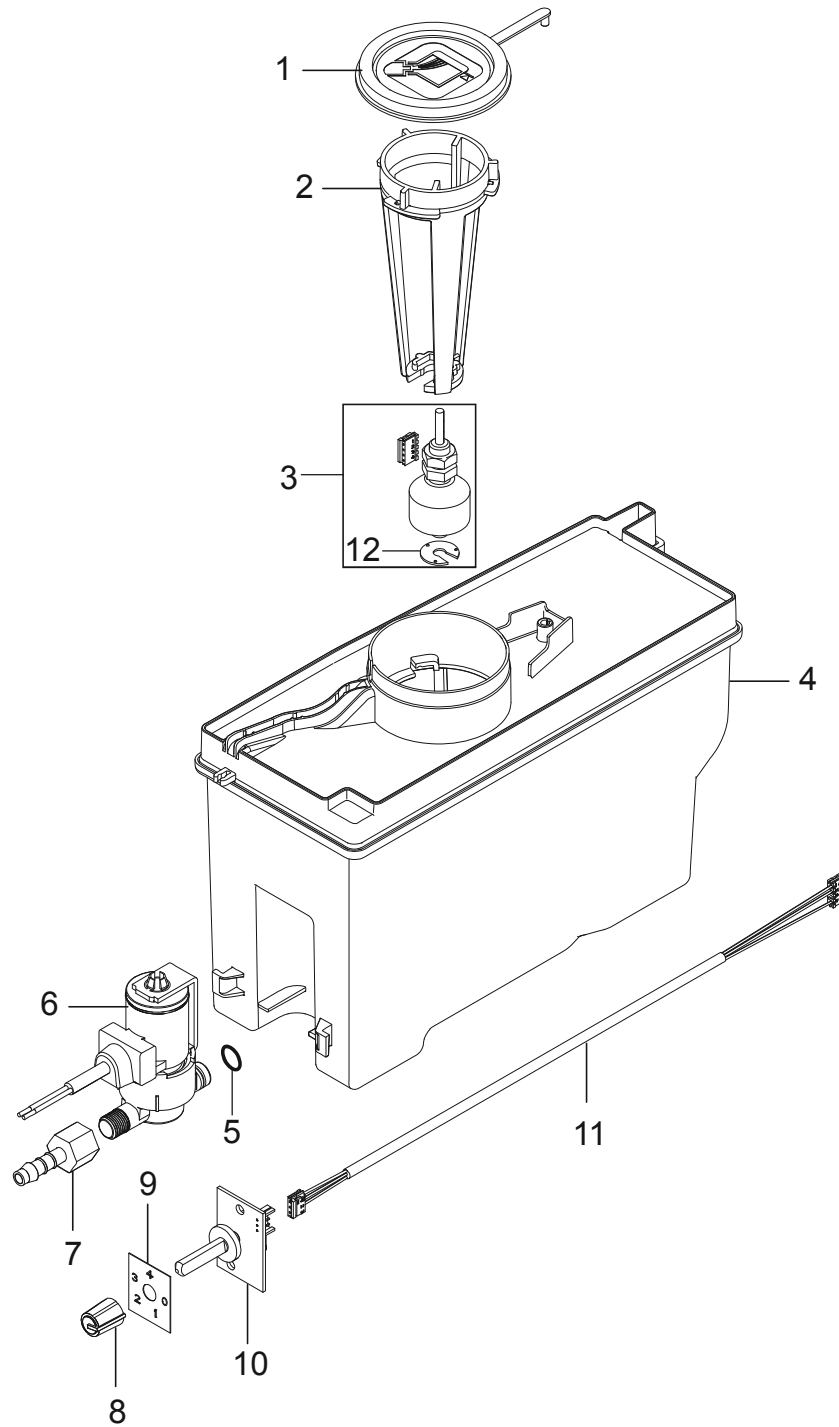

Pos.	Vare-nr	Antal	Beskrivelse	Notes
1	45646	1	COVER	
2	107143040	1	LEVELSENSOR BRACKET FOR ANTISCALE	
3	101118214	1	FLOAT SWITCH KIT	
4	107143041	1	ANTISCALE TANK CPL.	
5	31001036	1	O-RING 6X2 NBR 70SH	
6	107143037	1	DOSING VALVE RPE 24VAC	
7	107143036	1	HOSE FITTING D6X1/8 PA	
8	107318222	1	PUSH-ON KNOB 11MM/6MMD/WH	
9	107143042	1	LABEL FOR ANTISCALE	
10	101117730	1	PCB FOR POTENTIOMETER	
11	107143038	1	CABLE FOR ADJUSTMENT ANTI SCALE	
12	107142593	1	HOLDING WASHER PE	[1]

Part Notes:

1. [1] - TSB-PPW-2016-017 Locking ring for oil level switch falling off