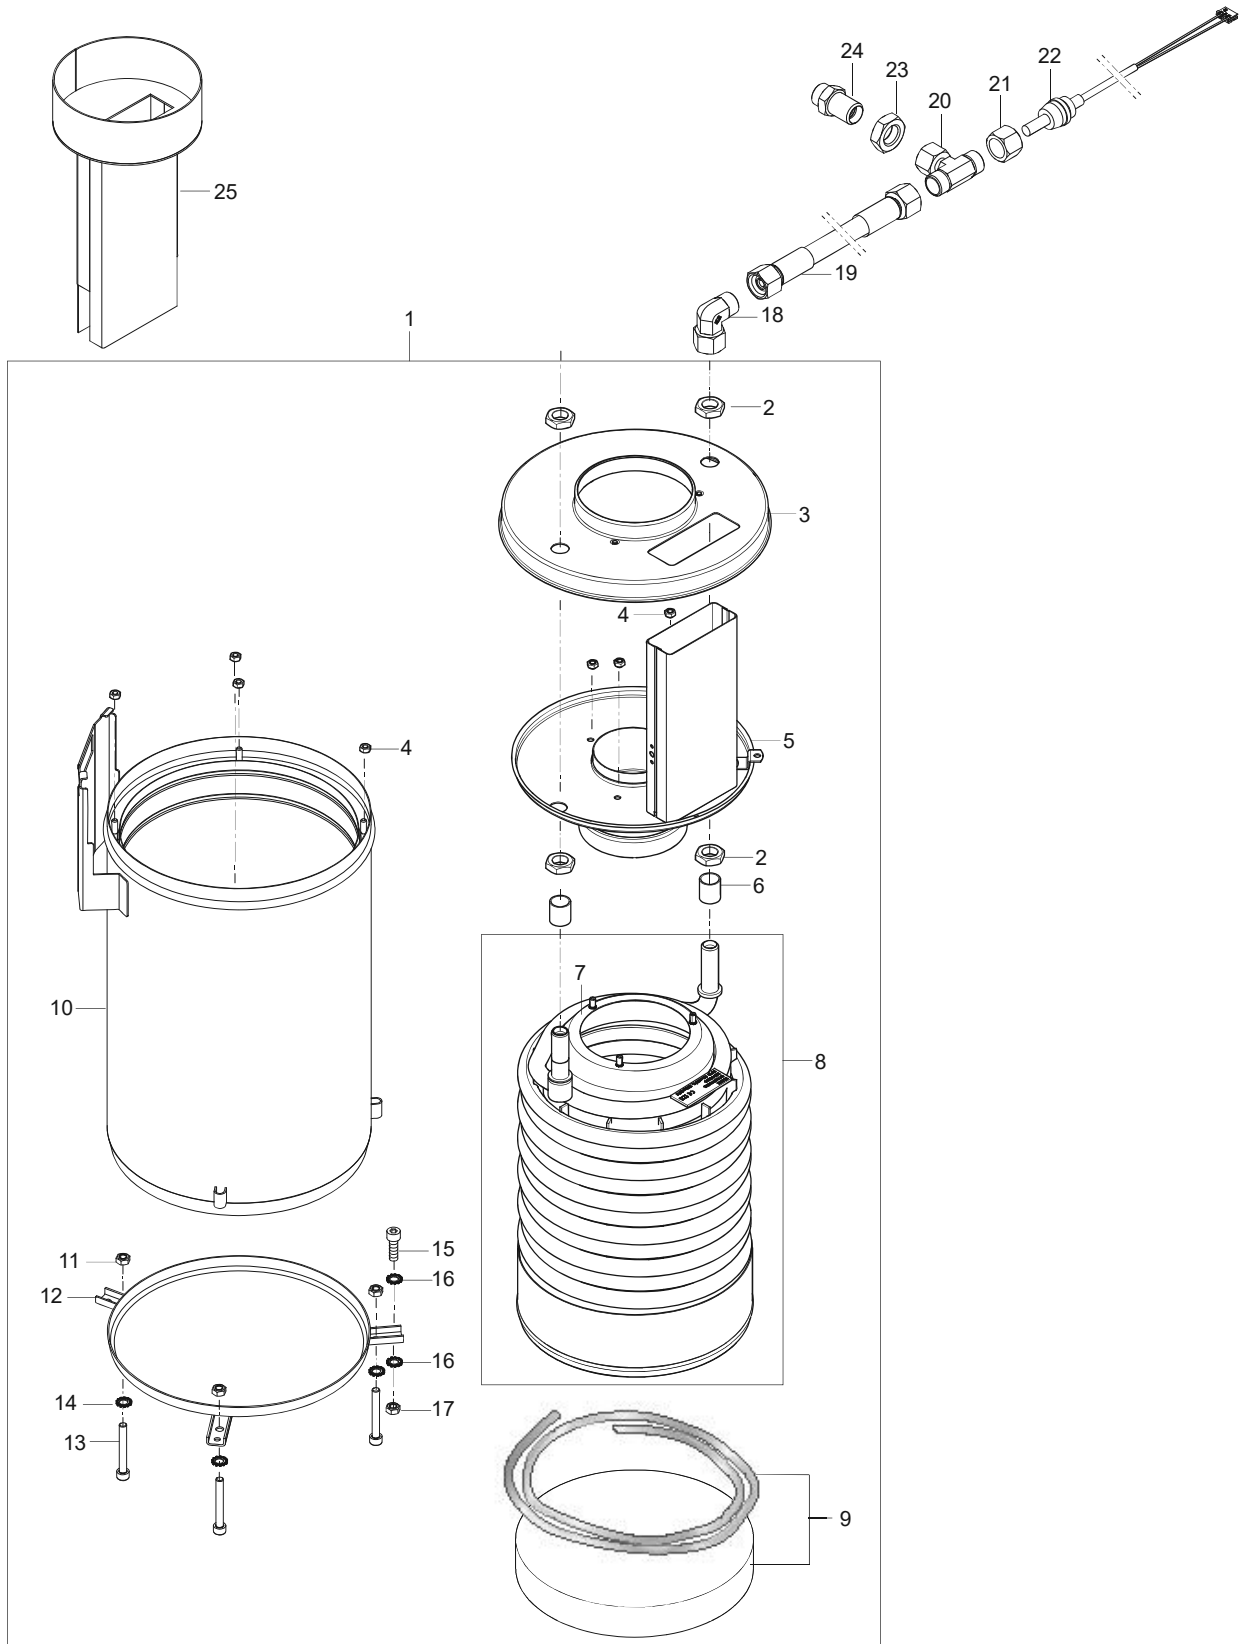

Pos.	Vare-nr	Antal	Beskrivelse	Notes
1	107143104	1	HEAT EXCHANGER B2, MH	
1	107143106	1	HEAT EXCHANGER B2 SS, MH	[1]
2	7012	4	Møtrik	
3	101117768	1	BOILER COVER OUTER	
4	12263	4	HEXAGON NUT M6	
5	31001045	1	INSIDE BOILER TOP B2	
6	301000582	2	BUSHING Ø22X1.5X24	
7	31000527	1	SHIELDING CONE FOR BOILER N2	
8	31001046	1	COIL WELDED B2	
8	107143303	1	COIL B2 SS, MH	[2]
9	101117684	1	Isolation Kit NEPTUNE 2	
10	31001047	1	BOILER JACKET B2	
11	2758	3	Møtrik M8	
12	31001044	1	BOTTOM PLATE WELDED B2/2.5	
13	3453	3	SCREW M8X60	
14	1810274	3	Stjerneskiye M8	
15	4697	3	SCREW M6X16	
16	107143146	6	WASHER SERRATED M6	
17	11619	3	Møtrik M6	
18	101118094	1	COUPLING KIT 90D ISO 8434 M18X1.5 THREAD	
19	107143067	1	HP HOSE 5/16 DN8 BLACK W/2X DKL	
20	101118093	1	T-FITTING M18 X 1.5 THREAD	
21	1081	1	Tilslutningsmøtrik, Galv.	
22	107143083	1	TEMPERATUR SENSOR PT100 W/CABLE	
23	1803220	1	Kontramøtrik M18X1,5	
24	107143082	1	OUTLET FITTING	
25	106403197	1	Skorstens-adapter	

Part Notes:

1. [1] - NO LONGER AVAILABLE
2. [2] - TSB-PPW-2017-011 Stainless Steel heat exchangers new stay material and new spare part numbers