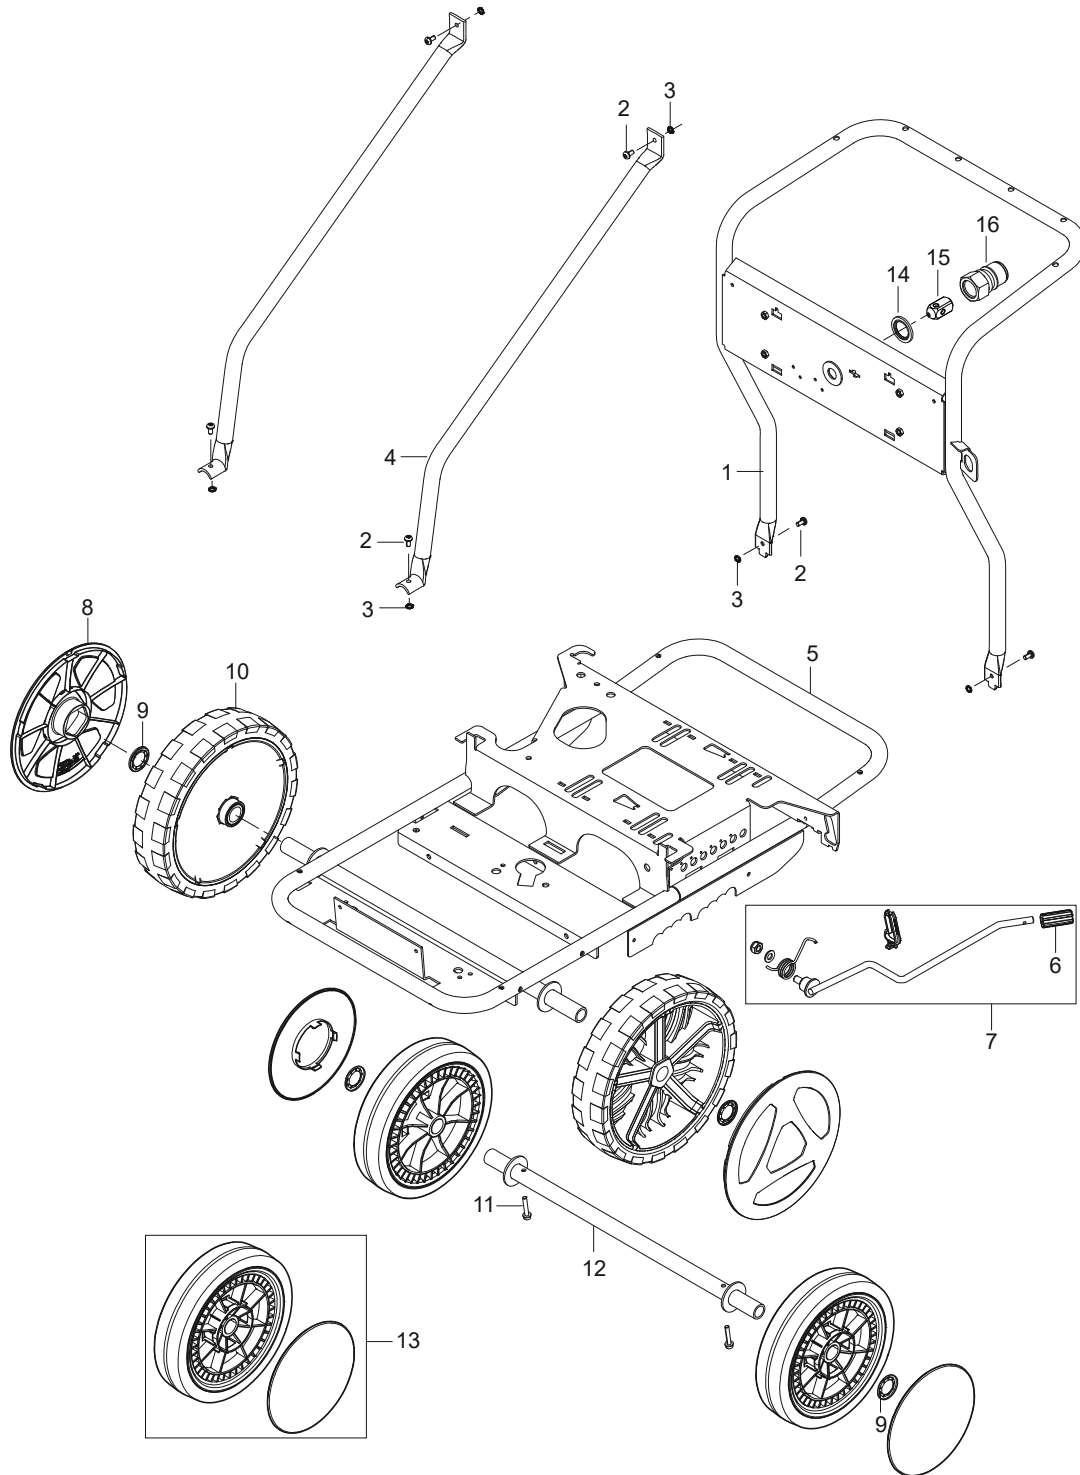

Pos.	Vare-nr	Antal	Beskrivelse	Notes
1	107143025	1	CABLE HOOK CLAMP BLUE	
2	101118192	1	HANDLE KIT	
3	909100148	6	SCREW K40X30 WN 1452	
4	107143013	1	REAR END TOP	
5	107143014	1	REAR END BOTTOM	
6	107143021	1	COVERING FOR HANDLE RIGHT	
7	107143022	1	COVERING FOR HANDLE LEFT	
8	107143024	1	DOOR W/LOCKS MPU NA4 RIGHT	
9	107143019	1	DOOR LEFT W/LOCKS	
10	301001261	6	Lås	
11	107143012	1	SIDE BUMPER SMALL RIGHT	
12	107143011	1	SIDE BUMPER SMALL LEFT	
13	101118286	1	CABINET MH 3C NILFISK KIT	
14	107143015	1	FRONT BUMPER	
15	107143009	6	BLIND PLUG D16.5 FOR T30 BLACK PE	
16	107143018	6	SCREW M6X16	
17	107141838	11	SCREW K50X18 WN1451 BLACK TORX20