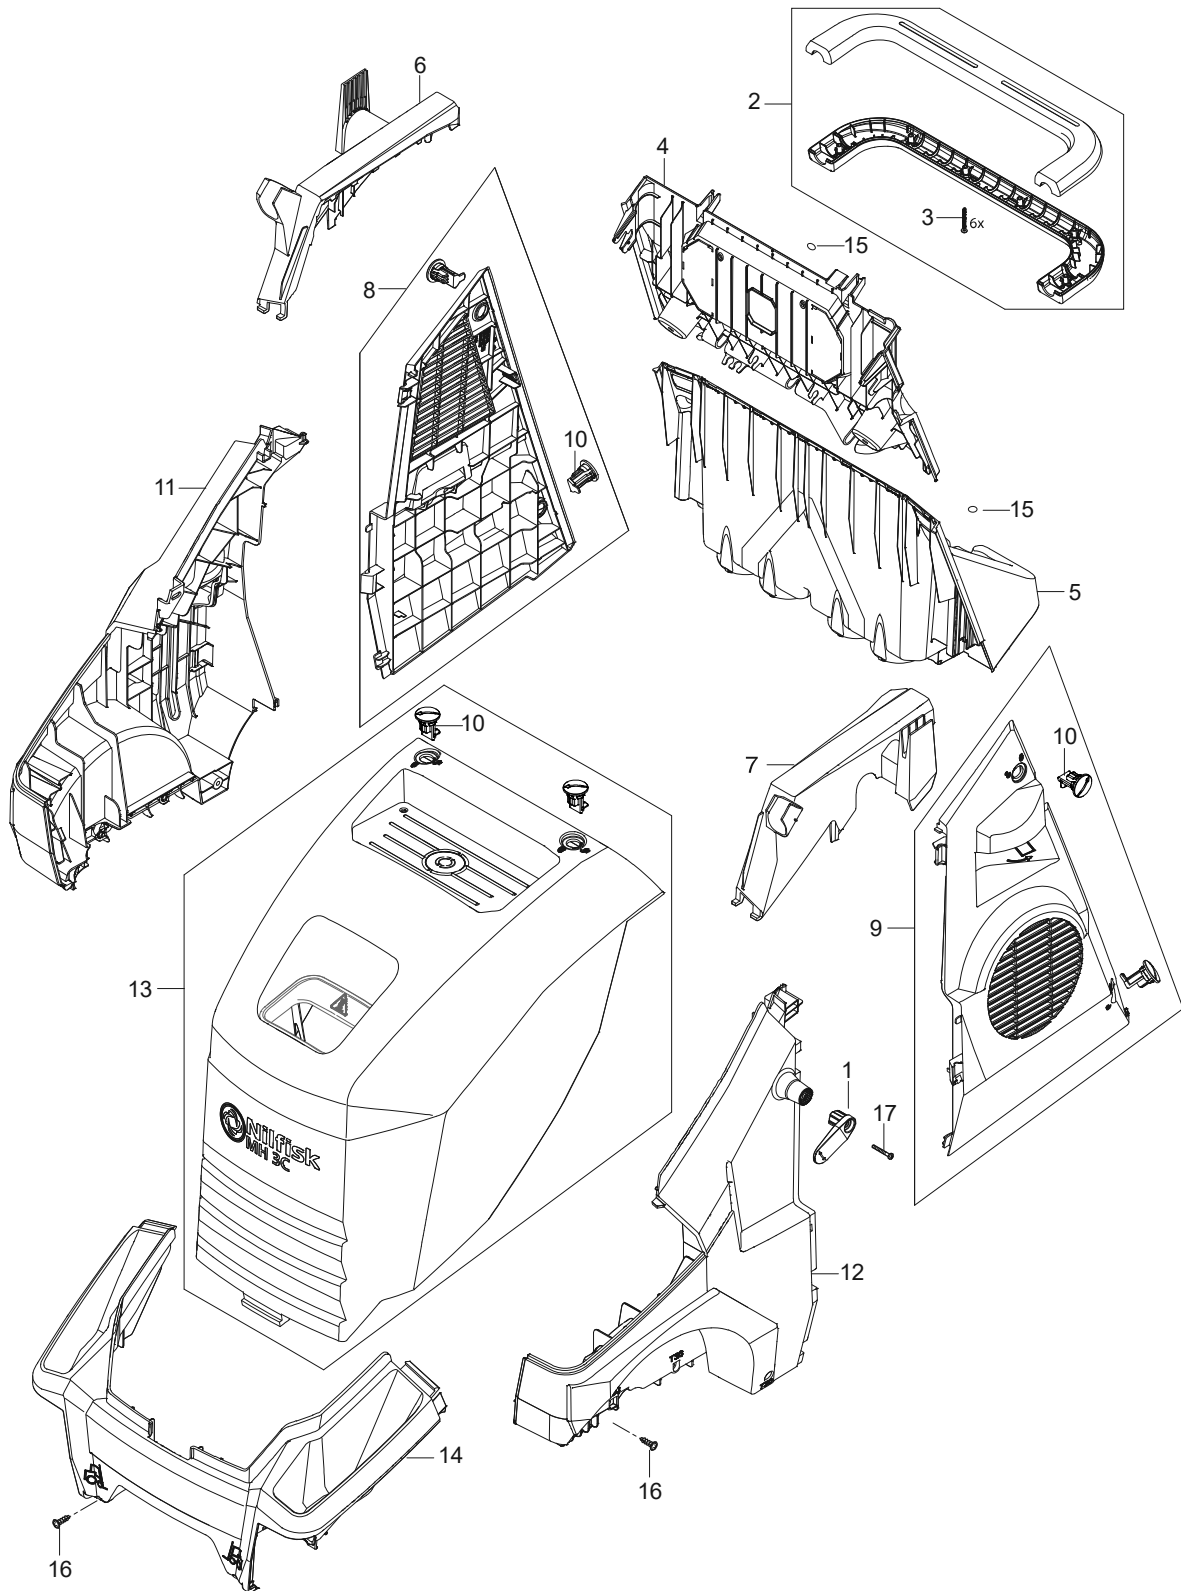

# TABLE OF CONTENTS

---

Cabinet.....	1
Chassis.....	3
Water inlet_PA.....	5
Cables and wires.....	7
Electric box.....	9
Fuel tank.....	11
Hose reel.....	13
Motor with el-box 3ph.....	15
Motor with el-box Star - Delta.....	17
Pump without easy start and without injector.....	19
Water break tank.....	22
Flow control PA.....	24
Fan.....	26
Burner unit.....	28
Boiler b2.....	30
Anti-scale.....	32
1x detergent.....	34