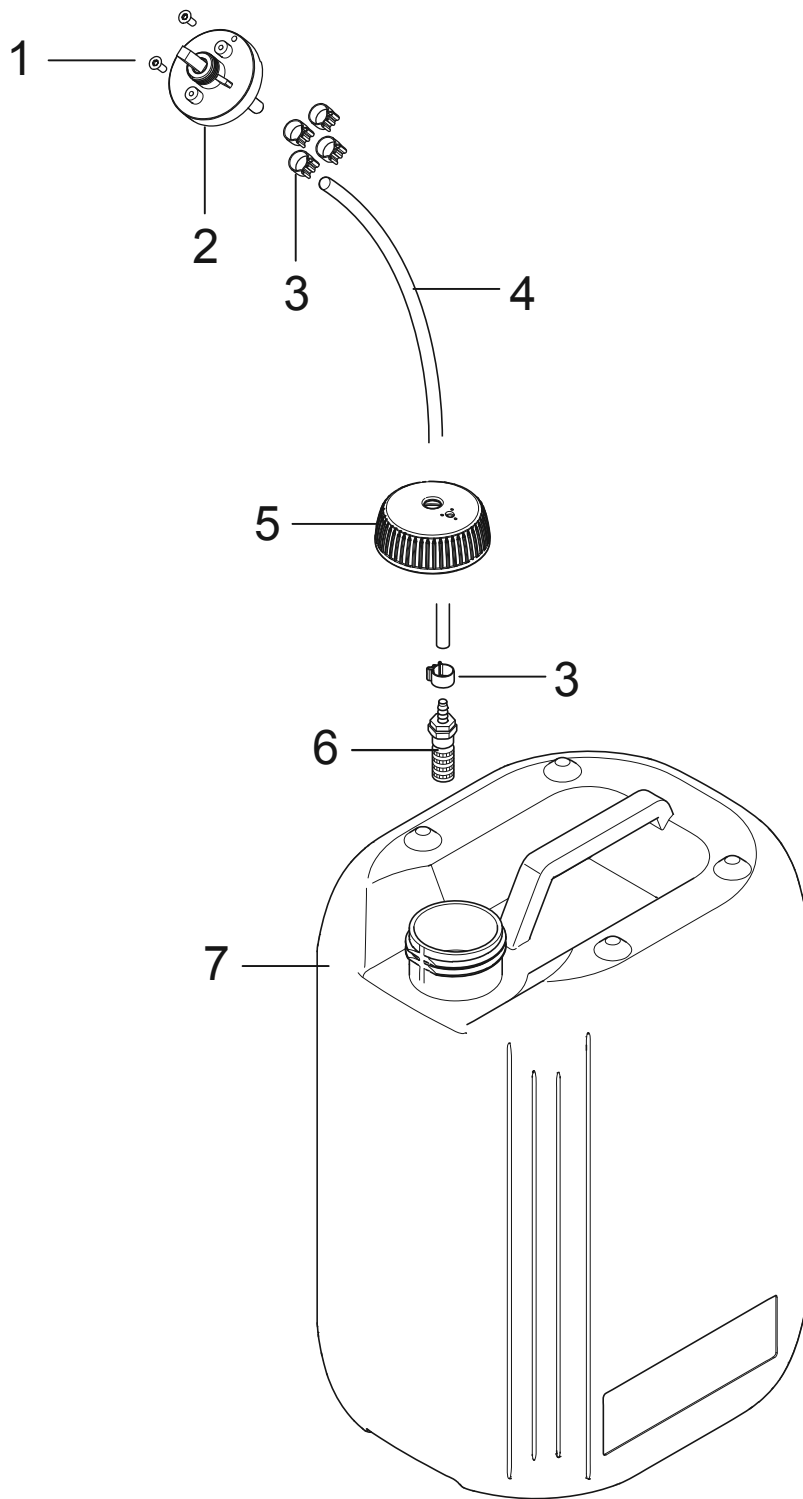

## Part Notes:

- [1] - NO LONGER AVAILABLE
- [2] - TSB-PPW-2017-011 Stainless Steel heat exchangers new stay material and new spare part numbers

Pos.	Vare-nr	Antal	Beskrivelse	Notes
1	45646	1	COVER	
2	107143040	1	LEVELSENSOR BRACKET FOR ANTISCALE	
3	101118214	1	FLOAT SWITCH KIT	
4	107143041	1	ANTISCALE TANK CPL.	
5	31001036	1	O-RING 6X2 NBR 70SH	
6	107143037	1	DOSING VALVE RPE 24VAC	
7	107143036	1	HOSE FITTING D6X1/8 PA	
8	107318222	1	PUSH-ON KNOB 11MM/6MMD/WH	
9	107143042	1	LABEL FOR ANTISCALE	
10	101117730	1	PCB FOR POTENTIOMETER	
11	107143038	1	CABLE FOR ADJUSTMENT ANTI SCALE	
12	107142593	1	HOLDING WASHER PE	[1]

## Part Notes:

- [1] - TSB-PPW-2016-017 Locking ring for oil level switch falling off

---

Pos.	Vare-nr	Antal	Beskrivelse	Notes
1	1814730	2	SCREW 35X10B W1423	
2	301001000	1	Doserventil	
3	301001133	8	Slangeklemme Ø10/7	
4	106408243	1	HOSE 1/4INCH TRANSPARENT - 5 METERS	
5	107141664	2	CAP FOR DETERG. TANK WITH VALVE MOUNTED	
6	107145440	2	Strainer Valve Compl. Kit	
7	80518	1	Plastdunk 10 liter	