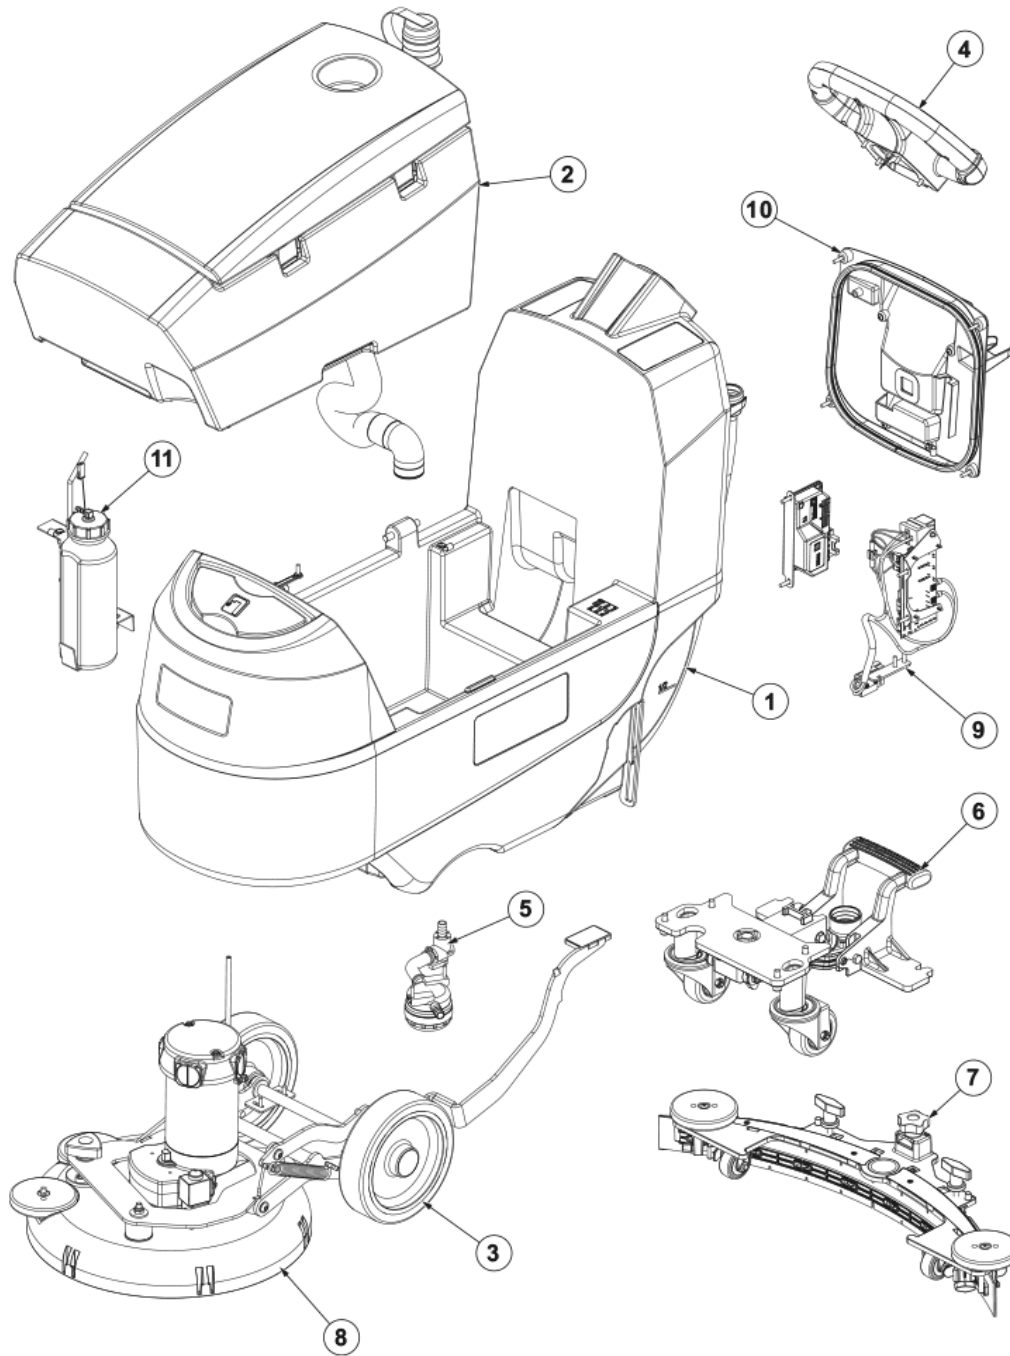

PARTS LIST

2021.09.20

TABLE OF CONTENTS

PL GENERAL VIEW	1
PL SOLUTION TANK SYSTEM	3
PL RECOVERY TANK SYSTEM	5
PL VACUUM MOTOR SYSTEM	7
PL WHEELS SYSTEM (DRIVE)	9
PL HANDLEBAR SYSTEM (DRIVE)	11
PL BRUSH DECK (DRIVE)	13
PL ELECTRICAL COMPONENTS SYSTEM	15
PL COVER ELECTRONIC SYSTEM	17
PL BATTERY CHARGER	19
PL DETERGENT SYSTEM	21
PL ACCESSORIES - OPTIONALS	23
PL WIRING DIAGRAM (DRIVE)	25
PL RECOMMENDED PARTS	27
PL REAR WHEELS SYSTEM	30
PL SQUEEGEE SYSTEM	32
PL BRUSHES	34

Pos.	Vare-nr	Antal	Beskrivelse	Notes
1		1	SOLUTION TANK SYSTEM	[1]
2		1	RECOVERY TANK SYSTEM	[2]
3		1	WHEELS SYSTEM	[3]
4		1	HANDLEBAR SYSTEM	[4]
5		1	SOLUTION SYSTEM	[5]
6		1	REAR WHEELS SYSTEM	[6]
7		1	SQUEEGEE SYSTEM	[7]
8		1	BRUSH DECK SYSTEM	[8]
9		1	ELECTRICAL COMPONENTS SYSTEM	[9]
10		1	COVER ELECTRONIC SYSTEM	[10]
11		1	DETERGENT SYSTEM	[11]

Part Notes:

- [1] - PL SOLUTION TANK SYSTEM
- [2] - PL RECOVERY TANK SYSTEM
- [3] - PL WHEELS SYSTEM
- [4] - PL HANDLEBAR SYSTEM
- [5] - PL SOLUTION SYSTEM
- [6] - PL REAR WHEELS SYSTEM
- [7] - PL SQUEEGEE SYSTEM
- [8] - PL BRUSH DECK
- [9] - PL ELECTRICAL COMPONENTS SYSTEM
- [10] - PL COVER ELECTRONIC SYSTEM
- [11] - PL DETERGENT SYSTEM