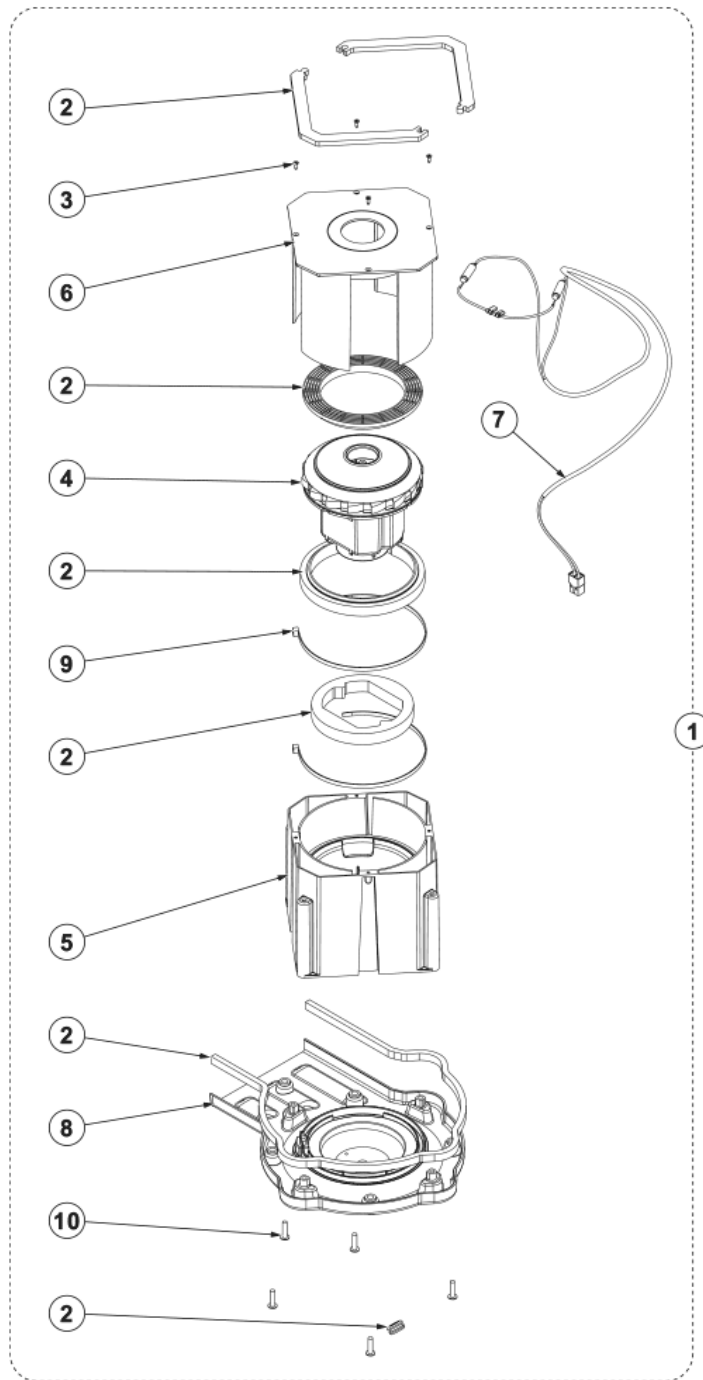

PL RECOVERY TANK SYSTEM

SC401 43 BD FULL PKG NIL

2019.08.12

2020.01.06

Pos.	Vare-nr	Antal	Beskrivelse	Notes
1	9100002437	1	SCREW M5X20 TORX ISO7380-2 10 PCS SET	
2	9100001348	1	CLAMP HOSE 32-52/12 10 PCS SET	
3	145 8280 000	1	WASHER 5X15X1.2 UNI6593 SS	
4	9100001875	1	SUPPORT FLOAT KIT	
5	9100000818	1	CAGE FLOAT HALF 2 PCS SET	
6	9100000795	1	Grovfilter kit	
7	9100002436	1	GASKET BULB RUBBER L.1450MM SIP	
8	9100002438	1	CABLE SAFETY F TANK SIP	
9	9100000928	1	GASKET FLOAT SUPPORT PKD	
10	9100002984	1	TANK RECOVERY 30L PLAST. GREY KIT	
11	9100002441	1	COVER PLAST. GREY F TANK 30L SIP	
12	9100000817	1	BALL FLOATING PKD	
13	9100002443	1	HOSE DRAIN BLACK L.590MM SIP	
14	9100002444	1	HOSE SUCTION SQUEE. 90 BLACK L.970MM SIP	
15	L08193000	2	CLAMP CABLE BLACK	
16	909 5065 000	1	Anti-skumfilter	[1]
17	9100002985	1	PLATE HINGE LOCATOR KIT	

Part Notes:

[1] - OPTIONAL