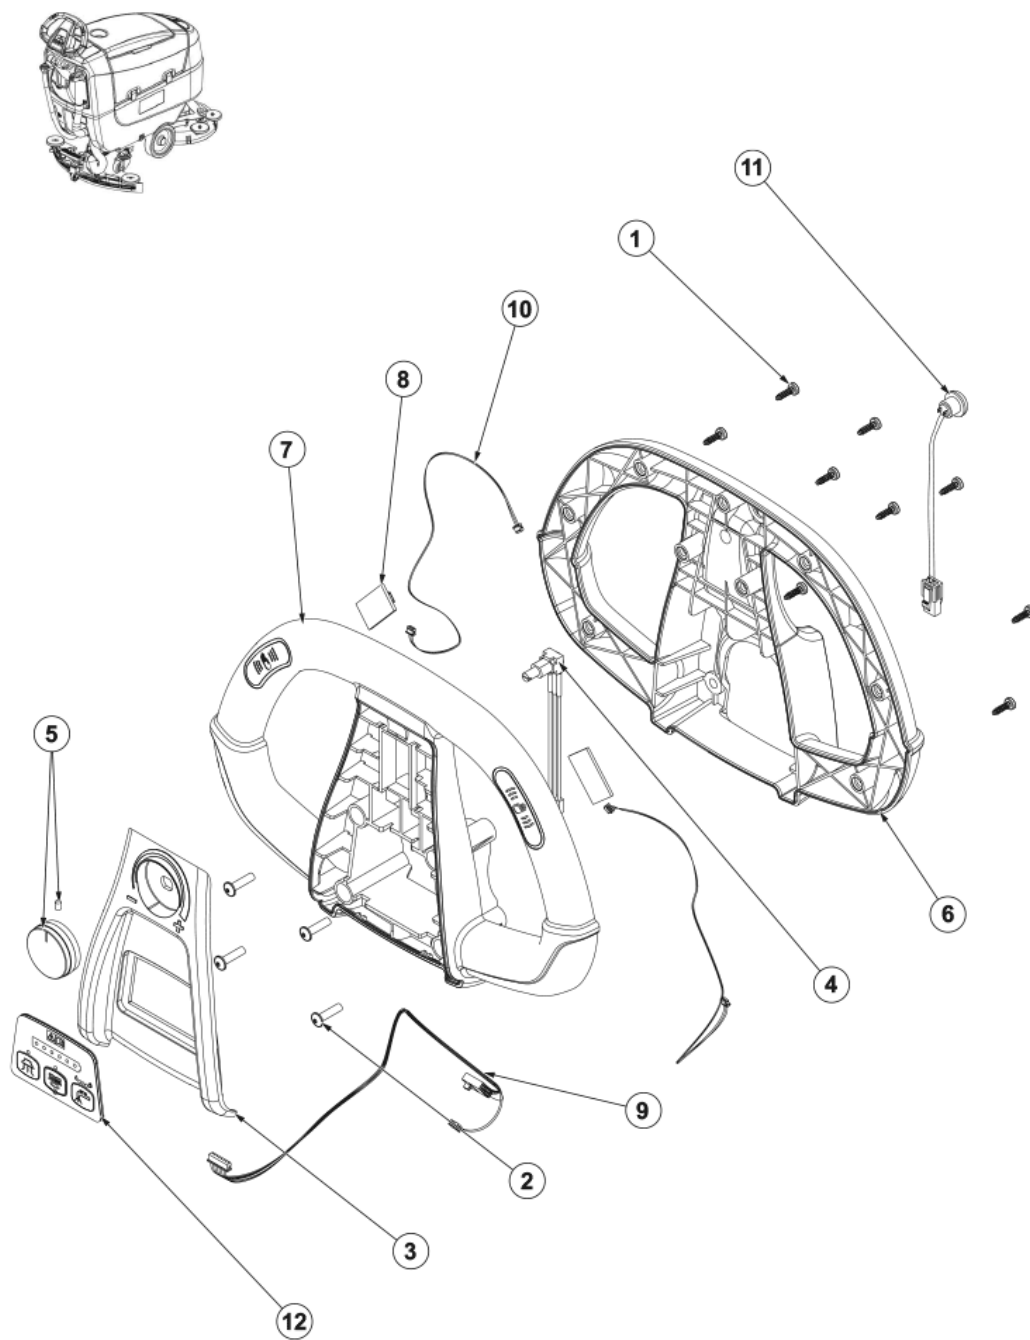

Part Notes:

[1] - TSB-FC-2018-013 SC500_Oil leak from transaxle rev

Pos.	Vare-nr	Antal	Beskrivelse	Notes
1	140 9214 040	9	Skrue Torx 40X14 Fzb	
2	9100002437	1	SCREW M5X20 TORX ISO7380-2 10 PCS SET	
3	9100002471	1	COVER CENTR.PLAST.HANDLE BAR W/DRIVE SIP	
4	9097043000	1	Potentiometer Scrubtex 661Bd	
5	9098484000	1	Knop	
6	9100003036	1	HANDLE BAR W/DRIVE KIT	[1]
7	9100003036	1	HANDLE BAR W/DRIVE KIT	[2]
8	9100002016	2	SENSOR CAPACITIVE SIP	
9	9100002468	1	HARNES DASHBOARD SIP	
10	9100002469	2	HARNES HANDLE BAR SENSORS SIP	
11	9100002470	1	SWITCH W/CONNECTOR F REVERSE SIP	
12	9100002472	1	CONTROLLER USER INTERFACE 24V SIP	

Part Notes:

- [1] - TSB-FC-2020-012 SC401 handelbar
DE TSB-FC-2020-012 SC401 Bediengriff
- [2] - DE TSB-FC-2020-012 SC401 Bediengriff
TSB-FC-2020-012 SC401 handelbar

Pos.	Vare-nr	Antal	Beskrivelse	Notes
1	9100002481	1	HARDWARE BUMPER WHEELS KIT	
2	9100002482	1	HARDWARE BRUSH DECK KIT	
3	9100001272	1	WASHER PLAIN M6X24 SS ISO7093 10 PCS SET	
4	9100002479	1	HOSE PVC W/SPIRAL D.12X18 L.330MM SIP	
5	9100002480	1	HOSE PVC W/SPIRAL D.12X18 L.800MM SIP	
6	9100000868	1	VIBRATION DAMPING M8 60SH 2 PCS SET	
7	9100000869	1	COVER F SOLUTION HOSE SUPPORT PLAST. SIP	
8	9100000870	1	Magnetventil 24V PKD	
9	9100000871	1	HUB BRUSH PKD	[1]
10	9100000874	1	REDUCTION GEARMOTOR 450W 24V SIP	
11	9098376000	1	CARBON BRUSHES KIT 4 PCS	
12	9100000875	1	KEY 5X5X30 DIN6885 2 PCS SET	
13	9100001159	1	CLAMP DOUBLE WIRE SPRING D.18 10 PCS SET	
14	9100002449	1	TIE CABLE 4.8X500 BLACK 2 PCS SET	
15	9100002477	1	DECK BRUSH 430MM/17 PLAST. SIP	
16	9100002478	1	PLATE BRUSH DECK HOLDER GALV. SIP	
17	9100001816	1	WHEEL BUMPER D.100 PLASTIC 2 PCS SET	
18	9100002460	1	SCREW M8X60 BUT HEX ISO7380-2 2 PCS SET	
19	9100002476	1	SPACER D.8.25X12X20 H.35 GALV. SIP	