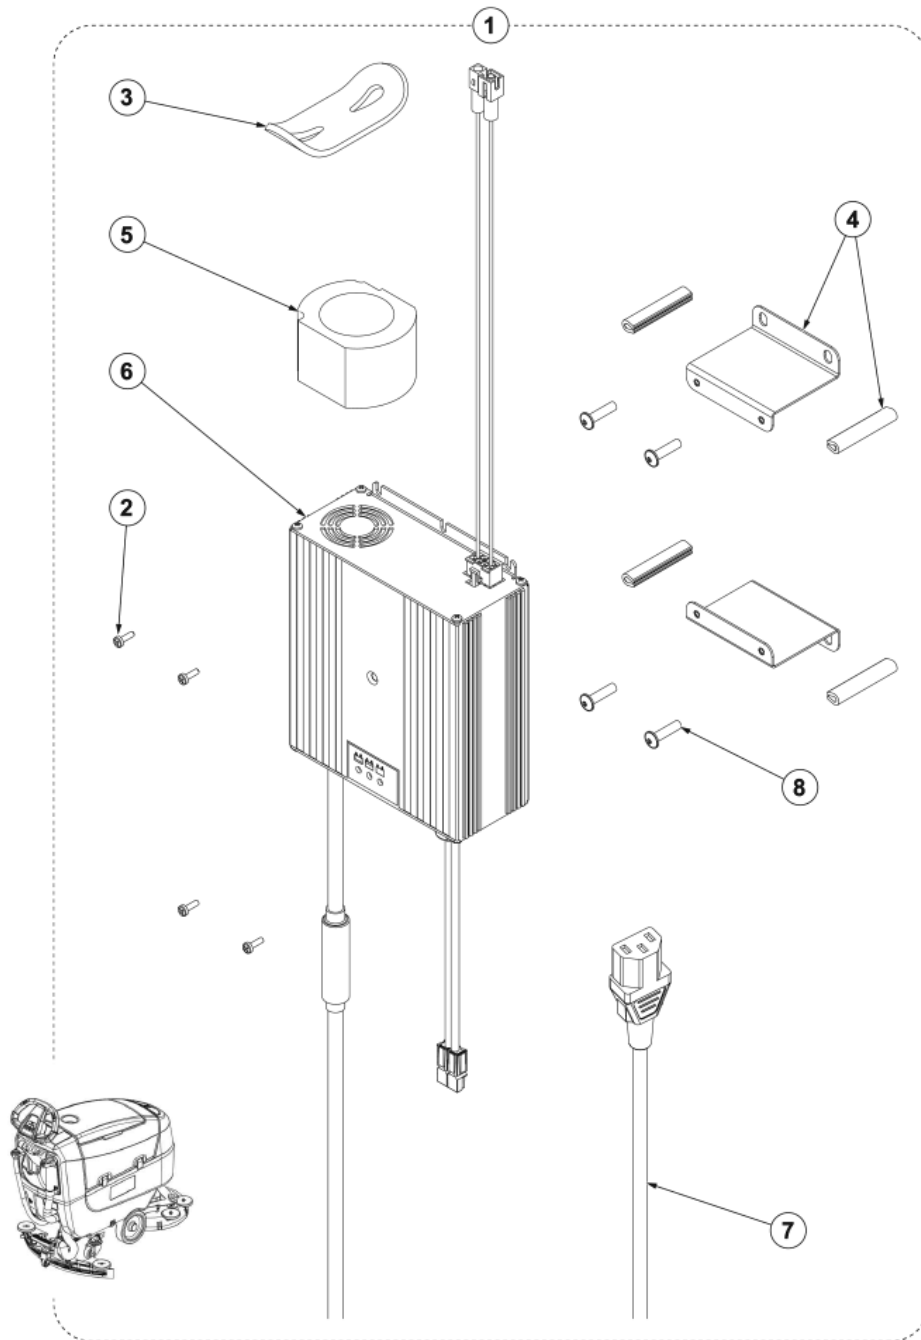

Pos.	Vare-nr	Antal	Beskrivelse	Notes
1	9100002437	1	SCREW M5X20 TORX ISO7380-2 10 PCS SET	
2	9100002495	1	COVER PLAST. ELECT. COMP. BOX DRIVE SIP	
3	909 6380 000	1	Slangeklemme Kit	
4	9100002496	1	GASKET BULB REINFORCED L.1050MM SIP	
5	9100002497	1	POCKET PLAST. F ELECTR. BOX COVER SIP	
6	9100002498	1	DECAL TRANSP.BOX F EL.COVER INSPECT. SIP	
7	9100002500	1	DECAL ELECTRIC BOX COVER BA DRIVE SIP	
8	9100002532	1	NØGLE KONTAKT	[1]
9	9100001354	1	SWITCH KEY WITH CAP PKD	
10	146 2887 000	1	Nøgle (2 Pcs) Ba510Sd	
11	9100002501	1	HARNESS SWITCH STARTER SIP	

Part Notes:

1. [1] - STANDARD FOR DRIVE
   OPTIONALFOR NO DRIVE- SEE INST. INSTR. 9100002549