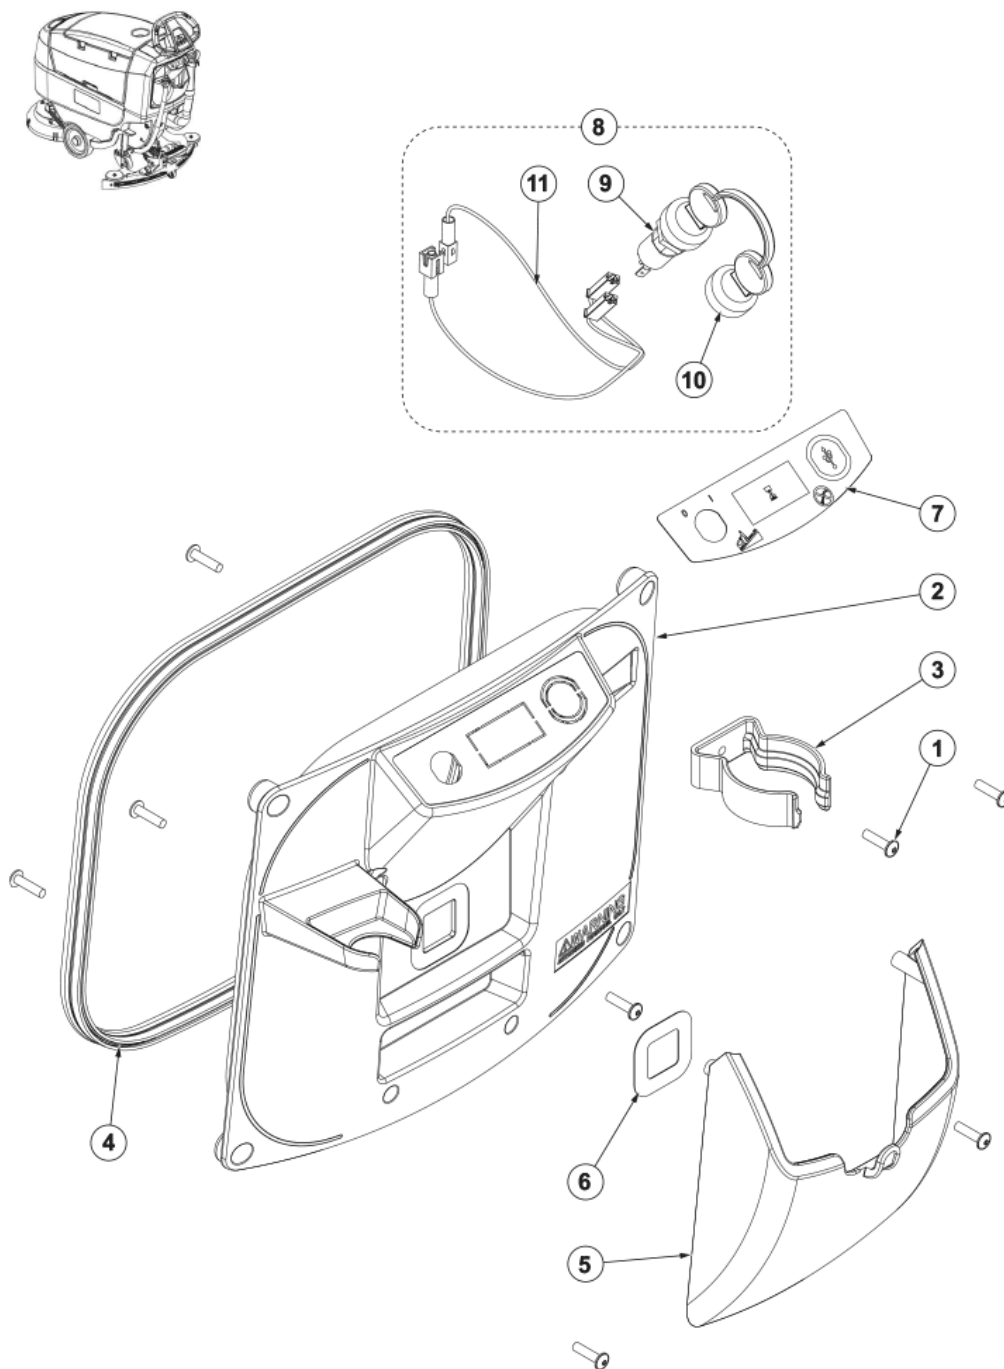

Part Notes:

- [1] - TSB-FC-2020-012 SC401 handelbar
DE TSB-FC-2020-012 SC401 Bediengriff
- [2] - DE TSB-FC-2020-012 SC401 Bediengriff
TSB-FC-2020-012 SC401 handelbar

Pos.	Vare-nr	Antal	Beskrivelse	Notes
1	9100002481	1	HARDWARE BUMPER WHEELS KIT	
2	9100002482	1	HARDWARE BRUSH DECK KIT	
3	9100001272	1	WASHER PLAIN M6X24 SS ISO7093 10 PCS SET	
4	9100002479	1	HOSE PVC W/SPIRAL D.12X18 L.330MM SIP	
5	9100002480	1	HOSE PVC W/SPIRAL D.12X18 L.800MM SIP	
6	9100000868	1	VIBRATION DAMPING M8 60SH 2 PCS SET	
7	9100000869	1	COVER F SOLUTION HOSE SUPPORT PLAST. SIP	
8	9100000870	1	Magnetventil 24V PKD	
9	9100000871	1	HUB BRUSH PKD	[1]
10	9100000874	1	REDUCTION GEARMOTOR 450W 24V SIP	
11	9098376000	1	CARBON BRUSHES KIT 4 PCS	
12	9100000875	1	KEY 5X5X30 DIN6885 2 PCS SET	
13	9100001159	1	CLAMP DOUBLE WIRE SPRING D.18 10 PCS SET	
14	9100002449	1	TIE CABLE 4.8X500 BLACK 2 PCS SET	
15	9100002477	1	DECK BRUSH 430MM/17 PLAST. SIP	
16	9100002478	1	PLATE BRUSH DECK HOLDER GALV. SIP	
17	9100001816	1	WHEEL BUMPER D.100 PLASTIC 2 PCS SET	
18	9100002460	1	SCREW M8X60 BUT HEX ISO7380-2 2 PCS SET	
19	9100002476	1	SPACER D.8.25X12X20 H.35 GALV. SIP	

Part Notes:

- [1] - TSB-FC-2019-037 brush hub SC500_SC2000_SC401
DE TSB-FC-2019-037 SC500 SC2000 SC401 Bürstenaufnahme

Pos.	Vare-nr	Antal	Beskrivelse	Notes
1	9100002492	1	HARDWARE ELECTRICAL SYST. KIT	
2	145 8513 000	3	Sikring 30A	
3	1467035000	1	HOLDER FUSE THERMOPL.UL 94-V0 SIP	
4	9100002485	1	SUPPORT GALV. F CONTR. MAIN MACH. BA SIP	
5	9100002486	1	SUPPORT GALV. F CONTR. DRIVE WHEEL SIP	
6	9100002493	1	CONTROLLER DRIVE WHEEL SIP	
7	9100003190	1	CONTROLLER MAIN MACHINE BAT KIT	
8	9100002487	1	SUPPORT GALV. F BATTERY CONNECTOR SIP	
9	9100002488	1	SUPPORT THD PLAST F CONTROLLER 4 PCS SET	
10	9100002489	1	HARNESS ELECT.COMP.BOX BA DRIVE SIP	
11	9100002490	1	HARNESS BATTERY EU SIP	
12	9100002248	2	CONNECTOR 50A RED SIP	
13	9100000885	1	HANDLE F BATTERY CONNECTOR SIP	
14	145 3712 000	1	Relæ, 24V	