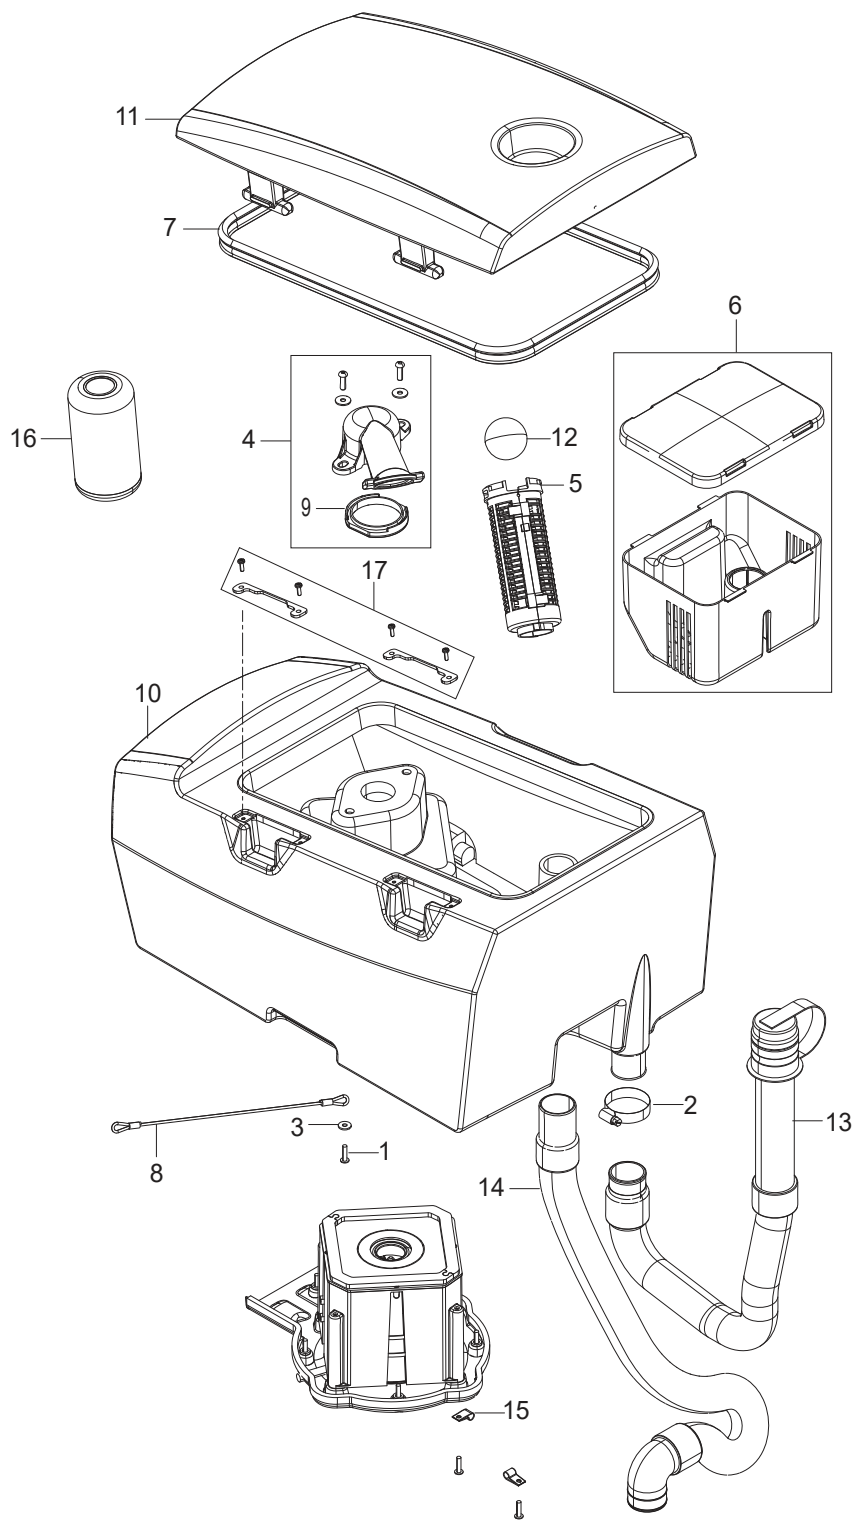

Pos.	Vare-nr	Antal	Beskrivelse	Notes
1	1402809	1	Lynkoblingsstuds	
2	9100002424	1	HARDWARE SOLUTION TANK KIT	
3	9100002434	1	DECALS FUNCTIONS SETTING KIT	
4	909 6236 000	1	Gummigennemføring, Sort	
5	9100000574	1	BARB HOSE STRAIGHT D.19.8 G1/2 PLAST KIT	
6	9100000703	1	Påfyldningsslange	
7	9100001139	1	GASKET RUBBER D.21X33X2.5 BLACK SIP	
8	9100002431	1	HOSE FRESH WATER LEV. W/CAP KIT	
9	L08193000	2	CLAMP CABLE BLACK	
10	9100002425	1	HARNESS MACHINE DRIVE SIP	
11	9100002427	1	TANK SOLUTION 30L PLAST. GREY DRIVE SIP	[1]
11	9100002428	1	TANK SOLUTION 30L PLAST. GREY SIP	[2]
12	9100002430	1	CAP RUBBER F SOLUTION TANK SIP	
13	9100002432	1	SUPPORT PEDAL SS F DRIVE VERS. SIP	
14	L08603916	1	Slangeklemme 12/16-27	
15	9100002435	1	CONNECTOR MALE THD 3/4 G PLAST.BLACK SIP	
16	9100002572	1	HOSE QUICK CONNECTION	[3]
17	9100003010	1	DECALS NILFISK SC401 KIT	
17	9100003011	1	DECALS ADVANCE SC401 KIT	

Part Notes:

1. [1] - With Drive
   [2] - Without Drive
   [3] - OPTIONAL