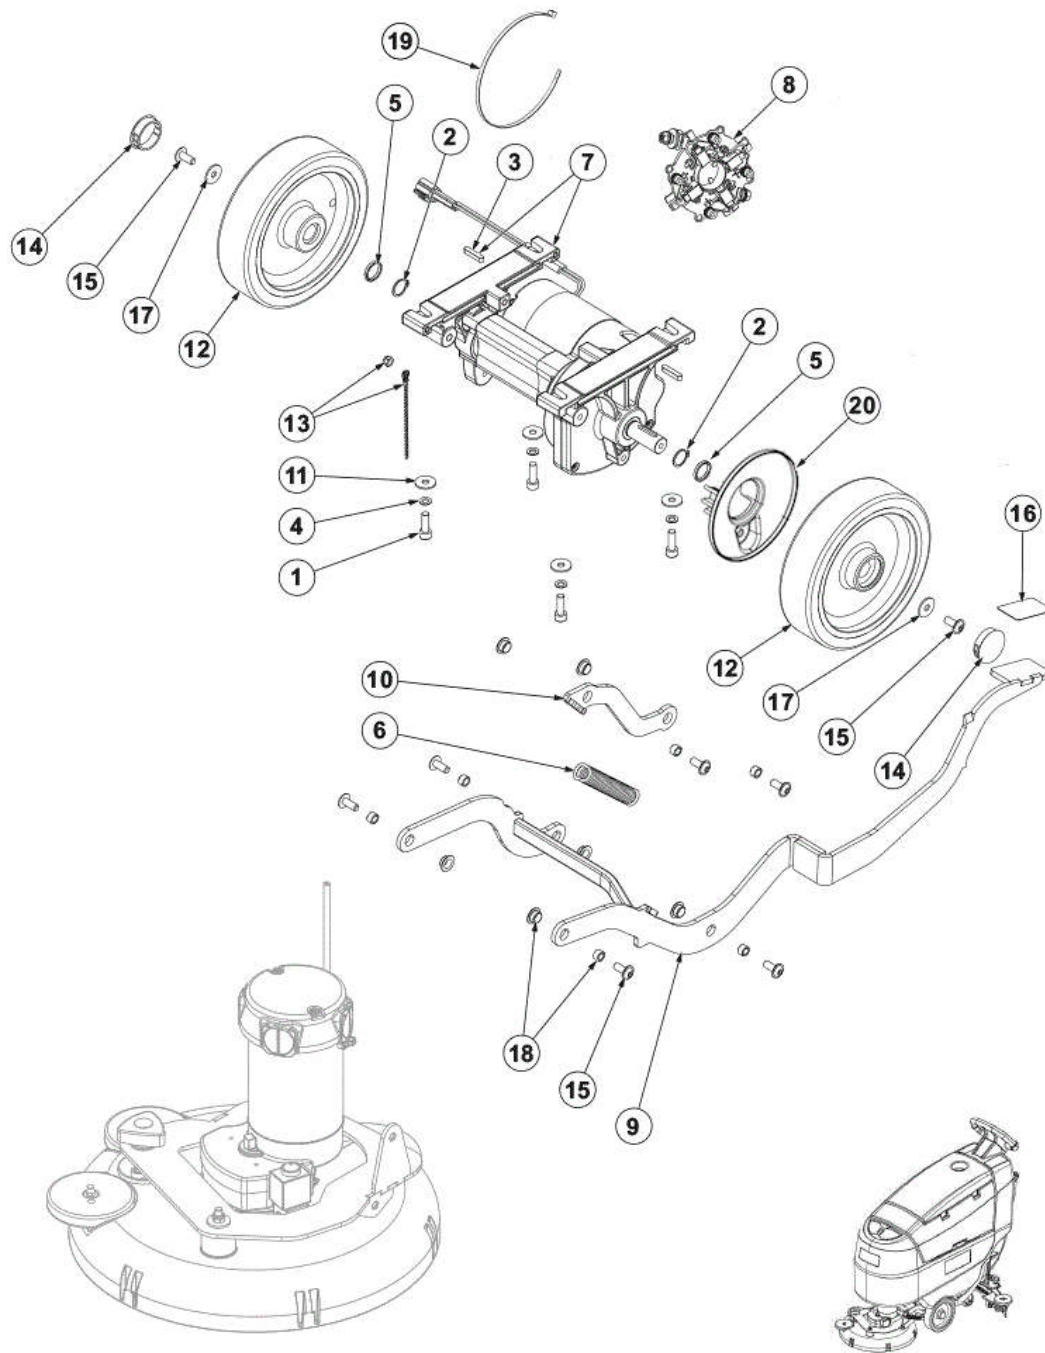

Part Notes:

[1] - OPTIONAL

PL VACUUM MOTOR SYSTEM

SC401 43 BD FULL PKG NIL

2017.11.02

2017.12.06

Pos.	Vare-nr	Antal	Beskrivelse	Notes
1	9100002533	1	MOTOR VACUUM 280W 24W KIT	
2	9100002447	1	GASKETS VAC. MOTOR KIT	
3	145 1756 000	4	Skruer 2.9X9.5	
4	9100000823	1	MOTOR VACUUM 24V 280W PKD	
5	9100001983	1	SUPPORT EXT. PLAST. F VAC. MOTOR KIT	
6	9100001989	1	SUPPORT INT. PLAST. F VAC. MOTOR SIP	
7	9100002445	1	HARNESS VACUUM MOTOR 24V SIP	
8	9100002446	1	SUPPORT PLAST. F VACUUM MOTOR SIP	
9	1466337000	1	TIE CABLE 4.8X430 WHITE 2 PCS SET	
10	9100002437	1	SCREW M5X20 TORX ISO7380-2 10 PCS SET	

Part Notes:

[1] - TSB-FC-2018-013 SC500_Oil leak from transaxle rev

Pos.	Vare-nr	Antal	Beskrivelse	Notes
1	140 9214 040	9	Skrue Torx 40X14 Fzb	
2	9100002437	1	SCREW M5X20 TORX ISO7380-2 10 PCS SET	
3	9100002471	1	COVER CENTR.PLAST.HANDLE BAR W/DRIVE SIP	
4	9097043000	1	Potentiometer Scrubtex 661Bd	
5	9098484000	1	Knop	
6	9100003036	1	HANDLE BAR W/DRIVE KIT	[1]
7	9100003036	1	HANDLE BAR W/DRIVE KIT	[2]
8	9100002016	2	SENSOR CAPACITIVE SIP	
9	9100002468	1	HARNES DASHBOARD SIP	
10	9100002469	2	HARNES HANDLE BAR SENSORS SIP	
11	9100002470	1	SWITCH W/CONNECTOR F REVERSE SIP	
12	9100002472	1	CONTROLLER USER INTERFACE 24V SIP	