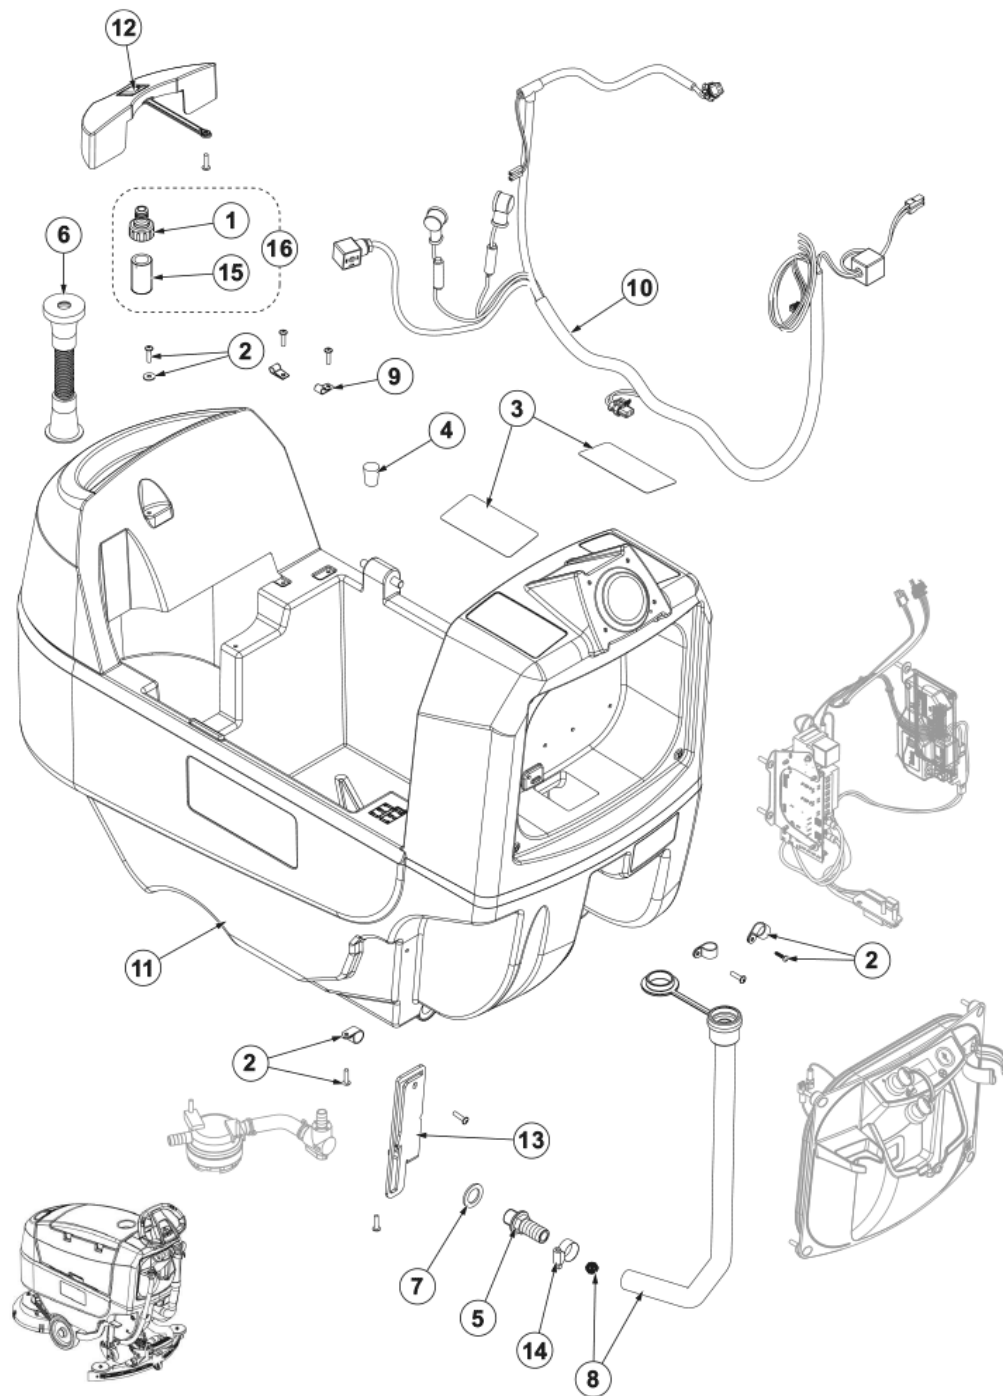

PARTS LIST

2021.09.20

TABLE OF CONTENTS

PL GENERAL VIEW	1
PL SOLUTION TANK SYSTEM	3
PL RECOVERY TANK SYSTEM	5
PL VACUUM MOTOR SYSTEM	7
PL WHEELS SYSTEM (DRIVE)	9
PL HANDLEBAR SYSTEM (DRIVE)	11
PL BRUSH DECK (DRIVE)	13
PL ELECTRICAL COMPONENTS SYSTEM	15
PL COVER ELECTRONIC SYSTEM	17
PL BATTERY CHARGER	19
PL DETERGENT SYSTEM	21
PL ACCESSORIES - OPTIONALS	23
PL WIRING DIAGRAM (DRIVE)	25
PL RECOMMENDED PARTS	27
PL REAR WHEELS SYSTEM	30
PL SQUEEGEE SYSTEM	32
PL BRUSHES	34

Pos.	Vare-nr	Antal	Beskrivelse	Notes
1		1	SOLUTION TANK SYSTEM	[1]
2		1	RECOVERY TANK SYSTEM	[2]
3		1	WHEELS SYSTEM	[3]
4		1	HANDLEBAR SYSTEM	[4]
5		1	SOLUTION SYSTEM	[5]
6		1	REAR WHEELS SYSTEM	[6]
7		1	SQUEEGEE SYSTEM	[7]
8		1	BRUSH DECK SYSTEM	[8]
9		1	ELECTRICAL COMPONENTS SYSTEM	[9]
10		1	COVER ELECTRONIC SYSTEM	[10]
11		1	DETERGENT SYSTEM	[11]

Part Notes:

- [1] - PL SOLUTION TANK SYSTEM
- [2] - PL RECOVERY TANK SYSTEM
- [3] - PL WHEELS SYSTEM
- [4] - PL HANDLEBAR SYSTEM
- [5] - PL SOLUTION SYSTEM
- [6] - PL REAR WHEELS SYSTEM
- [7] - PL SQUEEGEE SYSTEM
- [8] - PL BRUSH DECK
- [9] - PL ELECTRICAL COMPONENTS SYSTEM
- [10] - PL COVER ELECTRONIC SYSTEM
- [11] - PL DETERGENT SYSTEM

Part Notes:

[1] - TSB-FC-2018-013 SC500_Oil leak from transaxle rev

Pos.	Vare-nr	Antal	Beskrivelse	Notes
1	140 9214 040	9	Skrue Torx 40X14 Fzb	
2	9100002437	1	SCREW M5X20 TORX ISO7380-2 10 PCS SET	
3	9100002471	1	COVER CENTR.PLAST.HANDLE BAR W/DRIVE SIP	
4	9097043000	1	Potentiometer Scrubtex 661Bd	
5	9098484000	1	Knop	
6	9100003036	1	HANDLE BAR W/DRIVE KIT	[1]
7	9100003036	1	HANDLE BAR W/DRIVE KIT	[2]
8	9100002016	2	SENSOR CAPACITIVE SIP	
9	9100002468	1	HARNES DASHBOARD SIP	
10	9100002469	2	HARNES HANDLE BAR SENSORS SIP	
11	9100002470	1	SWITCH W/CONNECTOR F REVERSE SIP	
12	9100002472	1	CONTROLLER USER INTERFACE 24V SIP	