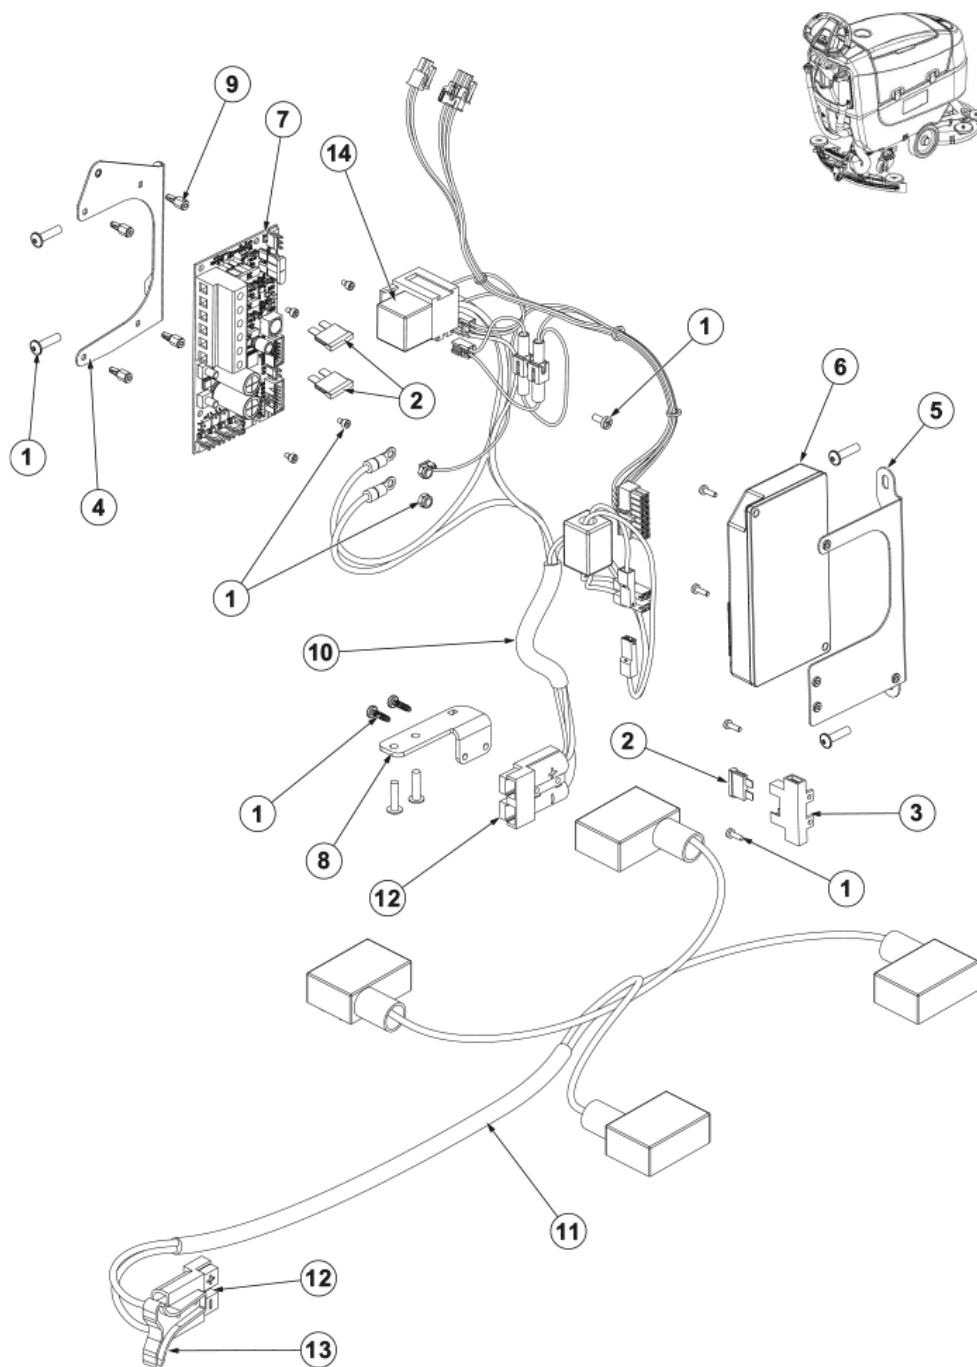

Part Notes:

- [1] - TSB-FC-2020-012 SC401 handelbar
DE TSB-FC-2020-012 SC401 Bediengriff
- [2] - DE TSB-FC-2020-012 SC401 Bediengriff
TSB-FC-2020-012 SC401 handelbar

Pos.	Vare-nr	Antal	Beskrivelse	Notes
1	9100002481	1	HARDWARE BUMPER WHEELS KIT	
2	9100002482	1	HARDWARE BRUSH DECK KIT	
3	9100001272	1	WASHER PLAIN M6X24 SS ISO7093 10 PCS SET	
4	9100002479	1	HOSE PVC W/SPIRAL D.12X18 L.330MM SIP	
5	9100002480	1	HOSE PVC W/SPIRAL D.12X18 L.800MM SIP	
6	9100000868	1	VIBRATION DAMPING M8 60SH 2 PCS SET	
7	9100000869	1	COVER F SOLUTION HOSE SUPPORT PLAST. SIP	
8	9100000870	1	Magnetventil 24V PKD	
9	9100000871	1	HUB BRUSH PKD	[1]
10	9100000874	1	REDUCTION GEARMOTOR 450W 24V SIP	
11	9098376000	1	CARBON BRUSHES KIT 4 PCS	
12	9100000875	1	KEY 5X5X30 DIN6885 2 PCS SET	
13	9100001159	1	CLAMP DOUBLE WIRE SPRING D.18 10 PCS SET	
14	9100002449	1	TIE CABLE 4.8X500 BLACK 2 PCS SET	
15	9100002477	1	DECK BRUSH 430MM/17 PLAST. SIP	
16	9100002478	1	PLATE BRUSH DECK HOLDER GALV. SIP	
17	9100001816	1	WHEEL BUMPER D.100 PLASTIC 2 PCS SET	
18	9100002460	1	SCREW M8X60 BUT HEX ISO7380-2 2 PCS SET	
19	9100002476	1	SPACER D.8.25X12X20 H.35 GALV. SIP	

Part Notes:

- [1] - TSB-FC-2019-037 brush hub SC500_SC2000_SC401
DE TSB-FC-2019-037 SC500 SC2000 SC401 Bürstenaufnahme

Pos.	Vare-nr	Antal	Beskrivelse	Notes
1	9100002492	1	HARDWARE ELECTRICAL SYST. KIT	
2	145 8513 000	3	Sikring 30A	
3	1467035000	1	HOLDER FUSE THERMOPL.UL 94-V0 SIP	
4	9100002485	1	SUPPORT GALV. F CONTR. MAIN MACH. BA SIP	
5	9100002486	1	SUPPORT GALV. F CONTR. DRIVE WHEEL SIP	
6	9100002493	1	CONTROLLER DRIVE WHEEL SIP	
7	9100003190	1	CONTROLLER MAIN MACHINE BAT KIT	
8	9100002487	1	SUPPORT GALV. F BATTERY CONNECTOR SIP	
9	9100002488	1	SUPPORT THD PLAST F CONTROLLER 4 PCS SET	
10	9100002489	1	HARNESS ELECT.COMP.BOX BA DRIVE SIP	
11	9100002490	1	HARNESS BATTERY EU SIP	
12	9100002248	2	CONNECTOR 50A RED SIP	
13	9100000885	1	HANDLE F BATTERY CONNECTOR SIP	
14	145 3712 000	1	Relæ, 24V	