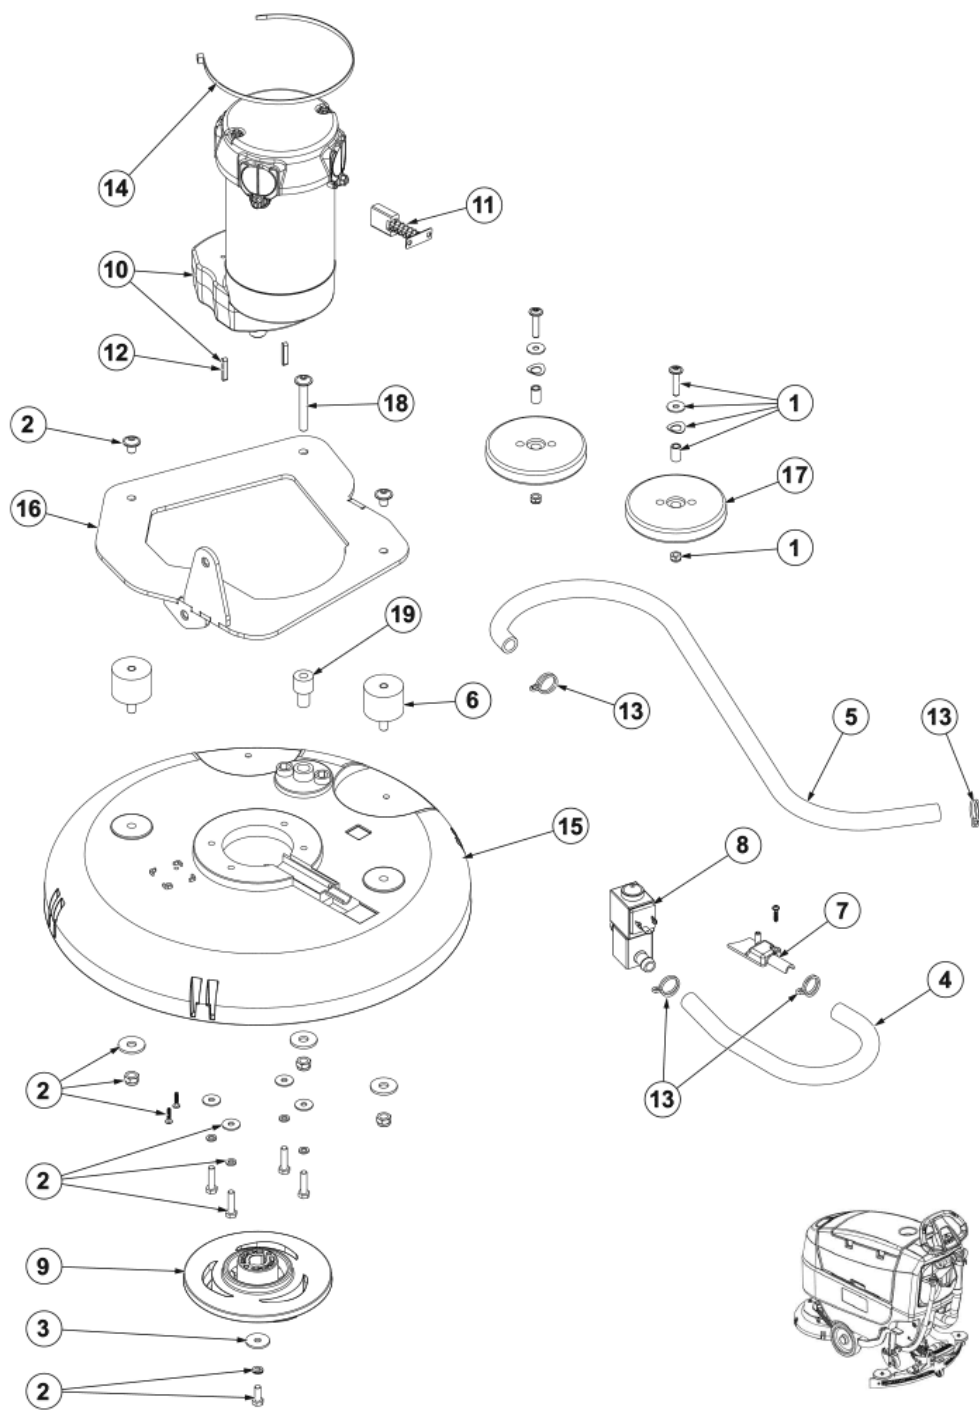

Part Notes:

[1] - TSB-FC-2018-013 SC500_Oil leak from transaxle rev

Pos.	Vare-nr	Antal	Beskrivelse	Notes
1	140 9214 040	9	Skrue Torx 40X14 Fzb	
2	9100002437	1	SCREW M5X20 TORX ISO7380-2 10 PCS SET	
3	9100002471	1	COVER CENTR.PLAST.HANDLE BAR W/DRIVE SIP	
4	9097043000	1	Potentiometer Scrubtex 661Bd	
5	9098484000	1	Knop	
6	9100003036	1	HANDLE BAR W/DRIVE KIT	[1]
7	9100003036	1	HANDLE BAR W/DRIVE KIT	[2]
8	9100002016	2	SENSOR CAPACITIVE SIP	
9	9100002468	1	HARNES DASHBOARD SIP	
10	9100002469	2	HARNES HANDLE BAR SENSORS SIP	
11	9100002470	1	SWITCH W/CONNECTOR F REVERSE SIP	
12	9100002472	1	CONTROLLER USER INTERFACE 24V SIP	

Part Notes:

- [1] - TSB-FC-2020-012 SC401 handelbar
DE TSB-FC-2020-012 SC401 Bediengriff
- [2] - DE TSB-FC-2020-012 SC401 Bediengriff
TSB-FC-2020-012 SC401 handelbar

Pos.	Vare-nr	Antal	Beskrivelse	Notes
1	9100002481	1	HARDWARE BUMPER WHEELS KIT	
2	9100002482	1	HARDWARE BRUSH DECK KIT	
3	9100001272	1	WASHER PLAIN M6X24 SS ISO7093 10 PCS SET	
4	9100002479	1	HOSE PVC W/SPIRAL D.12X18 L.330MM SIP	
5	9100002480	1	HOSE PVC W/SPIRAL D.12X18 L.800MM SIP	
6	9100000868	1	VIBRATION DAMPING M8 60SH 2 PCS SET	
7	9100000869	1	COVER F SOLUTION HOSE SUPPORT PLAST. SIP	
8	9100000870	1	Magnetventil 24V PKD	
9	9100000871	1	HUB BRUSH PKD	[1]
10	9100000874	1	REDUCTION GEARMOTOR 450W 24V SIP	
11	9098376000	1	CARBON BRUSHES KIT 4 PCS	
12	9100000875	1	KEY 5X5X30 DIN6885 2 PCS SET	
13	9100001159	1	CLAMP DOUBLE WIRE SPRING D.18 10 PCS SET	
14	9100002449	1	TIE CABLE 4.8X500 BLACK 2 PCS SET	
15	9100002477	1	DECK BRUSH 430MM/17 PLAST. SIP	
16	9100002478	1	PLATE BRUSH DECK HOLDER GALV. SIP	
17	9100001816	1	WHEEL BUMPER D.100 PLASTIC 2 PCS SET	
18	9100002460	1	SCREW M8X60 BUT HEX ISO7380-2 2 PCS SET	
19	9100002476	1	SPACER D.8.25X12X20 H.35 GALV. SIP	