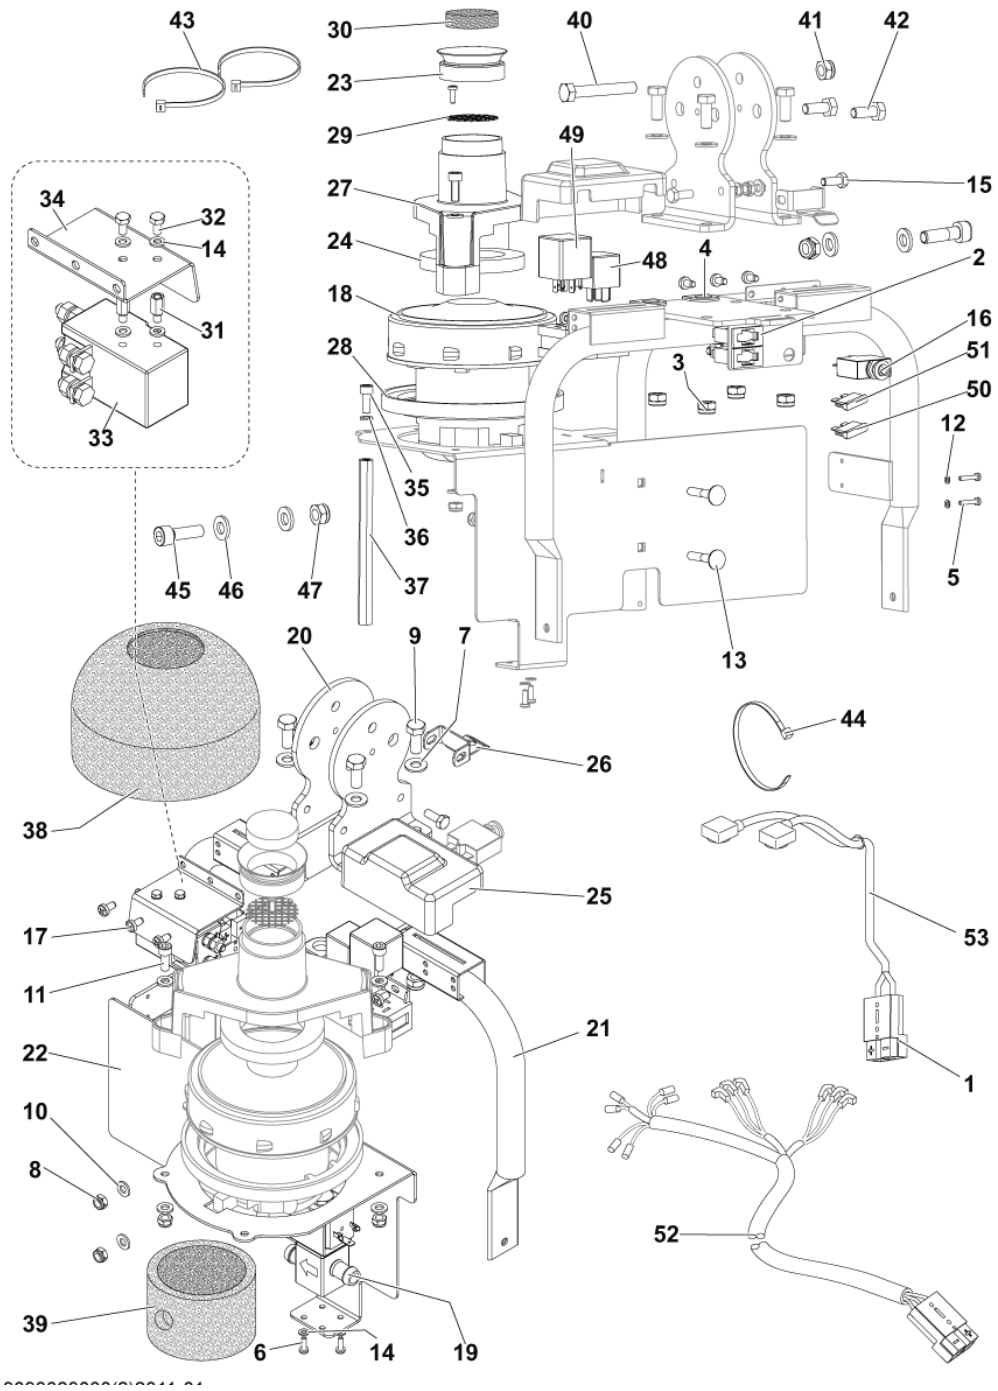

Pos.	Vare-nr	Antal	Beskrivelse	Notes
1	9098760000	2	CONNECTOR 50A GREY	
2	9098924000	2	FUSE HOLDER	
4	909 6542 000	2	GROMMET	
16	909 5706 000	1	Sikring 30A	
18	9100001238	1	MOTOR VACUUM 12V 200W SEALED PKD	
19	9098112000	1	Magnetventil 12V	
20	9098185000	2	BRACKET HANDLE	
21	9100001411	1	SUPPORT HANDLE SIP	
22	9100002355	1	SUPPORT VACUUM MOTOR SIP	
23	9100001958	1	GASKET PKD	
24	9098327000	1	Pakning til sugemotor	
25	9098365000	1	COVER RELAY	
26	9098482000	1	BRACKET PLUNGER BLOCK	
27	9098483000	1	Cover til sugemotor	
28	9098554000	1	GASKET VACUUM MOTOR	
29	9098654000	1	Beskyttelse	[1]
30	9100001278	1	FILTER VACUUM MOTOR PKD	
33	146 0626 000	1	Electromagnetic Switch	[1]
34	9098560000	1	PLATE SUPPORT ELECTR.SWITCH	[2]
37	9098559000	1	SPACER SUPPORT VACUUM MOTOR	
38	9098656000	1	Støjdæmpning	
39	9098925000	1	CASING LOWER VACUUM MOTOR	
48	9098441000	1	Relæ 12 Volt	
49	9098375000	1	Cyklisk timer	
50	145 8513 000	1	Sikring 30A	
51	145 9852 000	1	Sikring 5A	
52	9098387000	1	HARNESS MACHINE	[1]
53	9098849000	1	Harness Battery	
K1	9098994000	1	HARDWARE HANDLE BAR SUPP.KIT	[3]

Part Notes:

- [1] - STOCK COVERS GUARANTEE
- [2] - NO LONGER AVAILABLE
- [3] - NOT SHOWN - Pos 3-5-6-7-8-9-10-11-12-13-14-15-17-31-32-35-36-40-41-42-43-44-45-46-47
  STOCK COVERS GUARANTEE