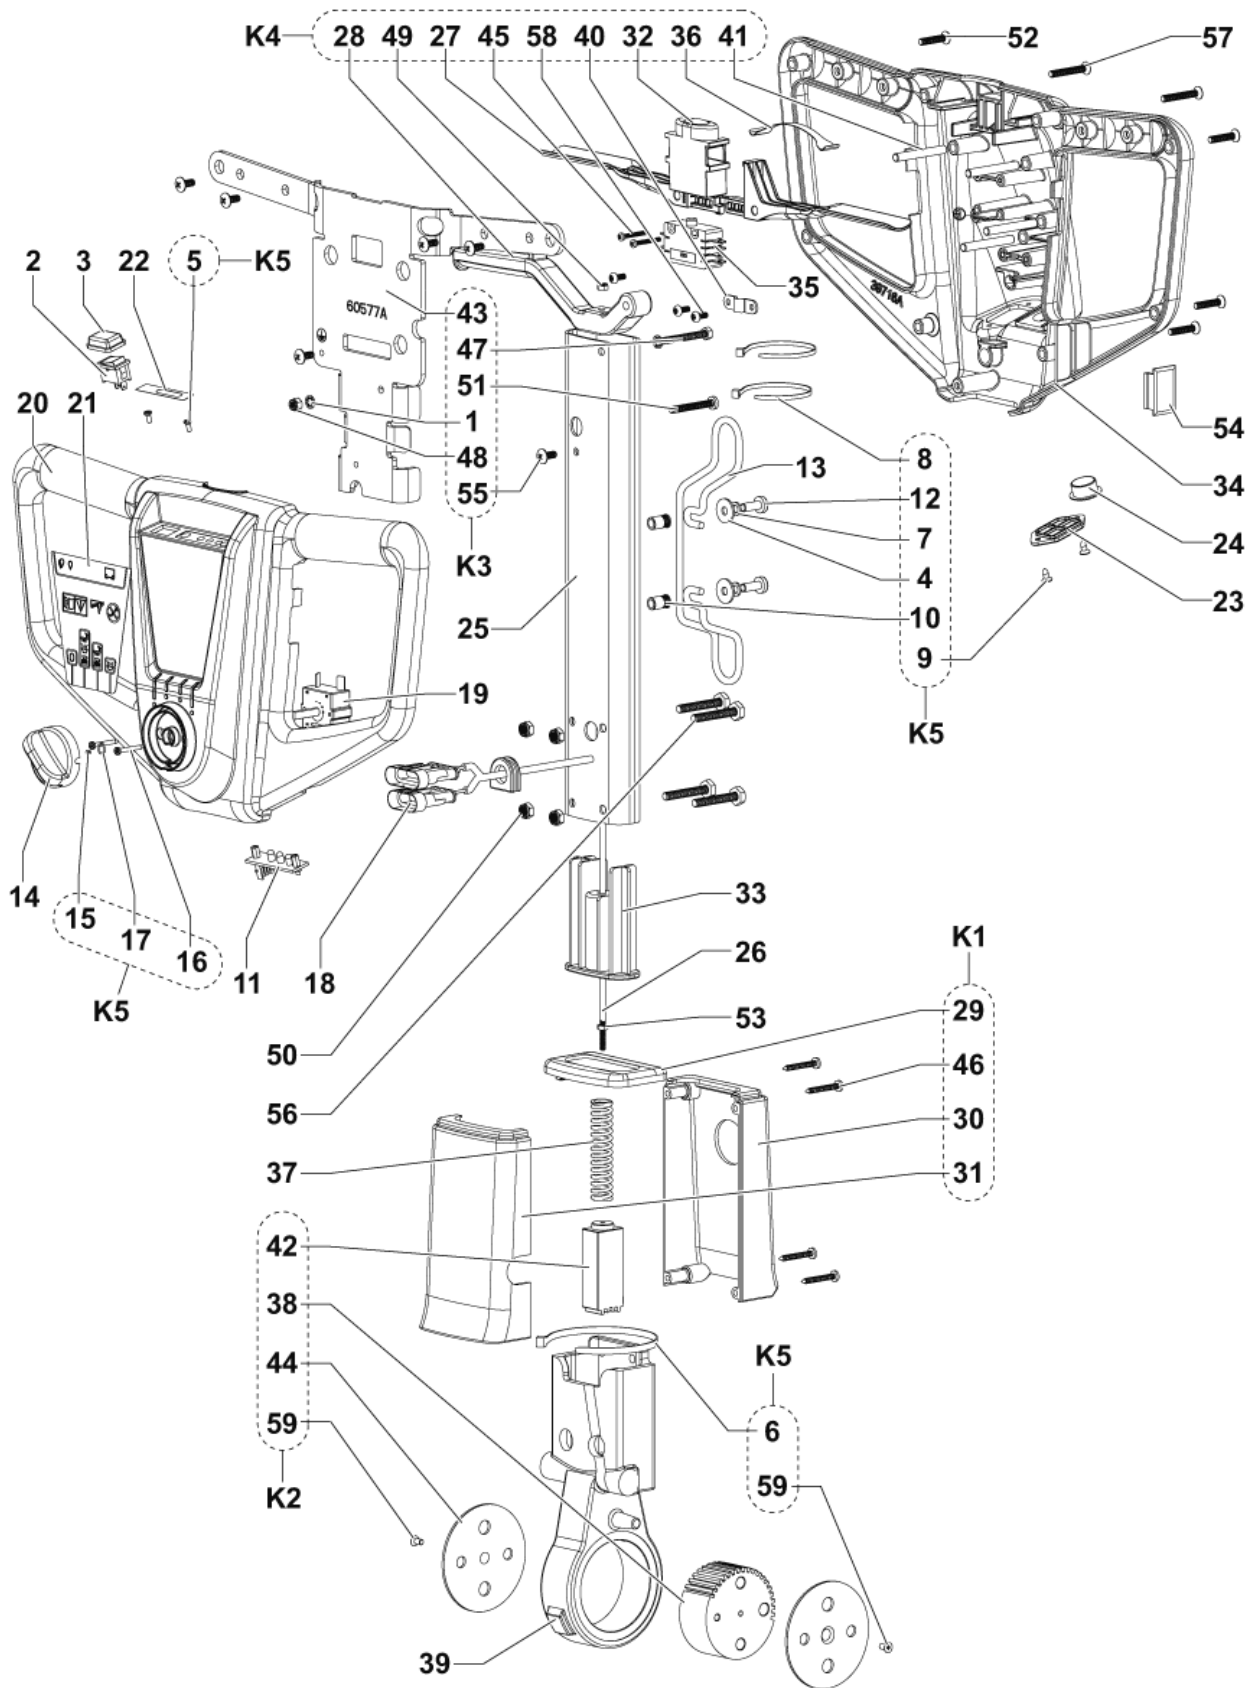

Pos.	Vare-nr	Antal	Beskrivelse	Notes
2	L08603153	1	Vanddoseringskontakt F/Ca340	
3	L08603154	1	Beskyttelsehætte Ca340 F/Vanddoseringsk	
11	146 3073 000	1	BOARD LED	
13	1466317000	1	SUPPORT CABLE KIT	
14	9097283000	1	KNOB CONTROL FUNCTIONS	
18	9098386000	1	HARNES HANDLE BAR	[1]
19	9098405000	1	SWITCH ROTATIVE 4 POSITIONS	[1]
20	9100000101	1	COVERS HANDLE GREY KIT	
21	9098615000	1	DECAL CONTROL PANEL	[1]
22	9098616000	1	DECAL BATTERY LED	[1]
23	9098812000	1	CAP FOR HANDLE	
24	9098813000	1	CAP D.18.5/D.24MM BLACK	
25	9098835000	1	TUBE OF HANDLE	
26	9098836000	1	ROD INDEX	
33	VF47033	1	RETAINER	
34	9100000101	1	COVERS HANDLE GREY KIT	
35	40263A	1	Kontakt	
37	VF47007	1	SPRING LEVELING	
39	56382002	1	HANDLE MOUNT	
50	VF14506	4	NUT LOCK SS M6	
52	80398A	2	SCREW M5X35 SS HEAD PHILLIPS	
53	VV13609	1	NUT M4	
54	VF54041	1	HANDLE PLUG	
56	GT13019	4	HEX SCREW M6x45	
57	80407A	6	SCREW M5X25 SS FLAT HEAD PHILLIPS	
K1	11271A	1	REAR AND FRONT COVER KIT	[2]
K2	11272A	1	LOWER HOUSING KIT	[3]
K3	11273A	1	HANDLE SUPPORT KIT	[4]
K4	11274A	1	Udløserkit til håndtag	[5]
K5	9098995000	1	HARDWARE HANDLE BAR KIT	[6]

Part Notes:

- [1] - STOCK COVERS GUARANTEE
- [2] - Pos 29-30-31-46
- [3] - Pos 38-42-44-59
- [4] - Pos 1-43-47-48-51-55
- [5] - Pos 27-28-32-36-40-41-45-49-58
- [6] - Pos 4-5-6-7-8-9-10-12-15-16-17-59