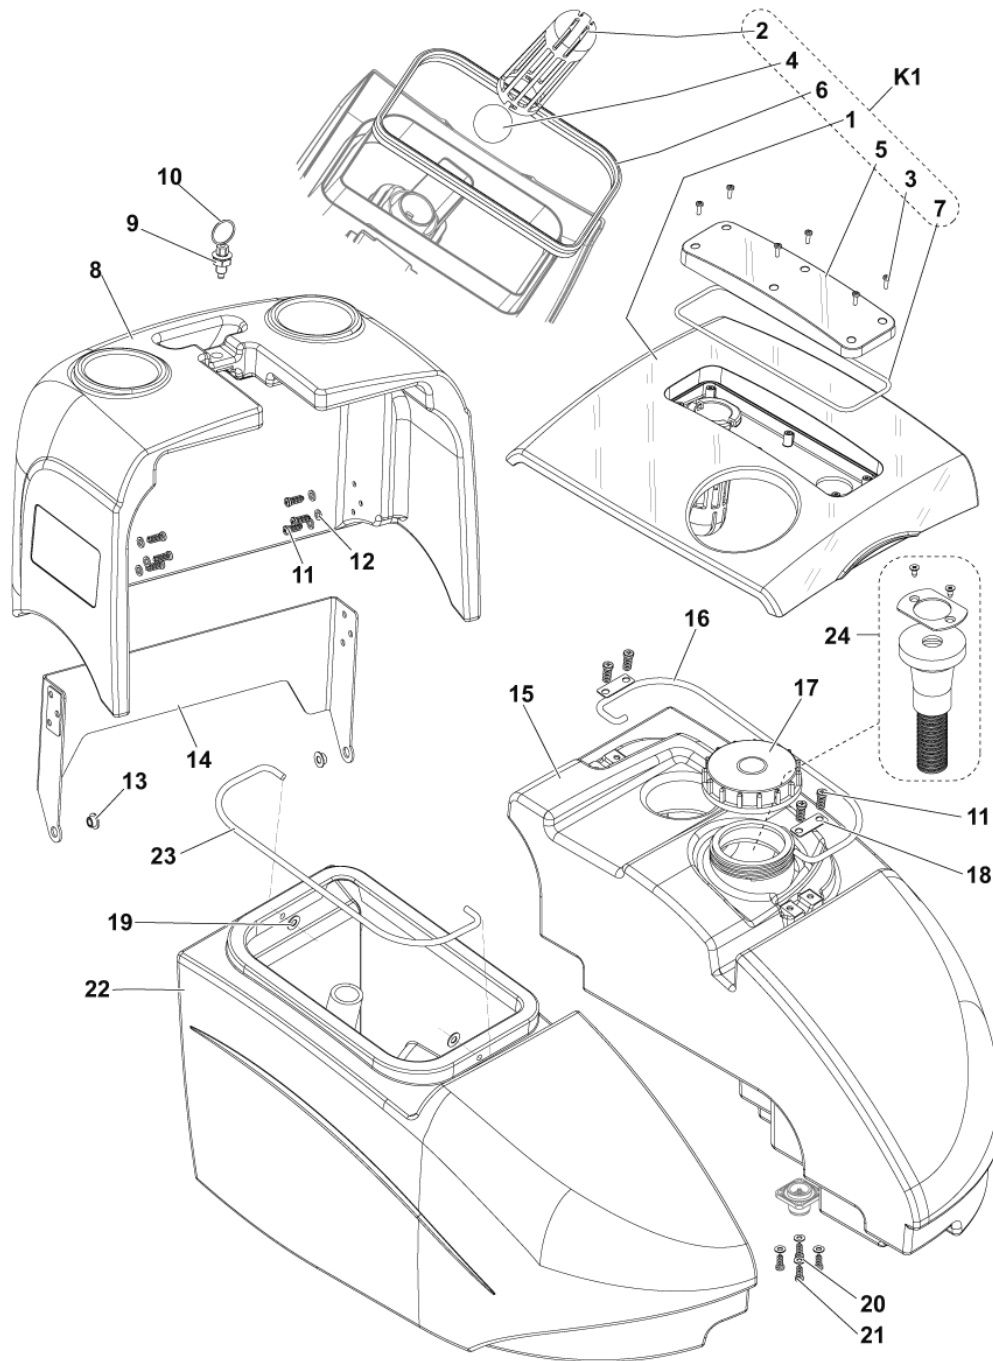

PARTS LIST

2018.06.12

TABLE OF CONTENTS

GENERAL VIEW	1
COVER AND TANKS	3
FRAME	5
HANDLE SUPPORT	7
HANDLE BAR	9
BRUSH DECK 1	11
BRUSH DECK 2	13
RECOMMENDED SPARE PARTS	15

0000000000/0000 04

Pos.	Vare-nr	Antal	Beskrivelse	Notes
1		1	Deck	[1]
2		1	Solution tank	[2]
3		1	Cover tank	[3]
4		1	Frame	[4]
5		1	Battery cover	[5]
6		1	Recovery tank	[6]
7		1	Handle	[7]
8	9099000000	1	DECALS KIT SC 350	[8]
9	9100001664	1	Batteri 12V 55A Optima	
9	1464853000	1	Batteri 12V 87A AGM monoblok	[9]
10	9098934000	2	Panel, batteri, 30x170x110mm	
11	1466318000	1	CABLE EXTENSION UK PLUG L.2000MM SIP	
11	9100000790	1	CABLE EXTENSION EU PLUG L.1000MM PKD	

Part Notes:

- [1] - DECK
- [2] - SOLUTION TANK
- [3] - COVER TANK
- [4] - FRAME
- [5] - BATTERY COVER
- [6] - RECOVERY TANK
- [7] - HANDLE
- [8] - STOCK COVERS GUARANTEE
- [9] - OPTIONAL

Pos.	Vare-nr	Antal	Beskrivelse	Notes
6	9099127000	1	Gummipakning L.705mm	
8	9098318000	1	BATTERY COVER	
9	145 1147 000	1	WASHER 10.2X18.8X0.35 10.2x18.8X0.35	
10	1466331000	1	PLUNGER M10 D.6 W/NUT PKD	
14	9098309000	1	SUPPORT BATTERY COVER	
15	9098149000	1	Rentvandstank Sc350	
16	9100000104	1	HANDLE SOLUTION TANK	
17	9100001202	1	CAP THREADED 70X5 PKD	
18	9098621000	2	Plate Handle Tank	
19	9098473000	2	COVER PIN	
22	9098148000	1	Snavsevandstank RAL7001	
23	9100000103	1	HANDLE RECOVERY TANK	
24	9099011000	1	Påfyldningsslange Kit	[1]
K1	9100002110	1	COVER TANK KIT	[2]
K2	9098990000	1	HARDWARE COVER AND TANKS KIT	[3]

Part Notes:

- [1] - OPTIONAL - SEE TSB-FC-2016-020
 [2] - Pos 1-2-3-4-5-6-7
 [3] - NOT SHOWN - Pos 3-11-12-13-20-21

Resource notes:

position 0: 9099926000 valid for new chassis kit 9099927000 starting from 3510124805231