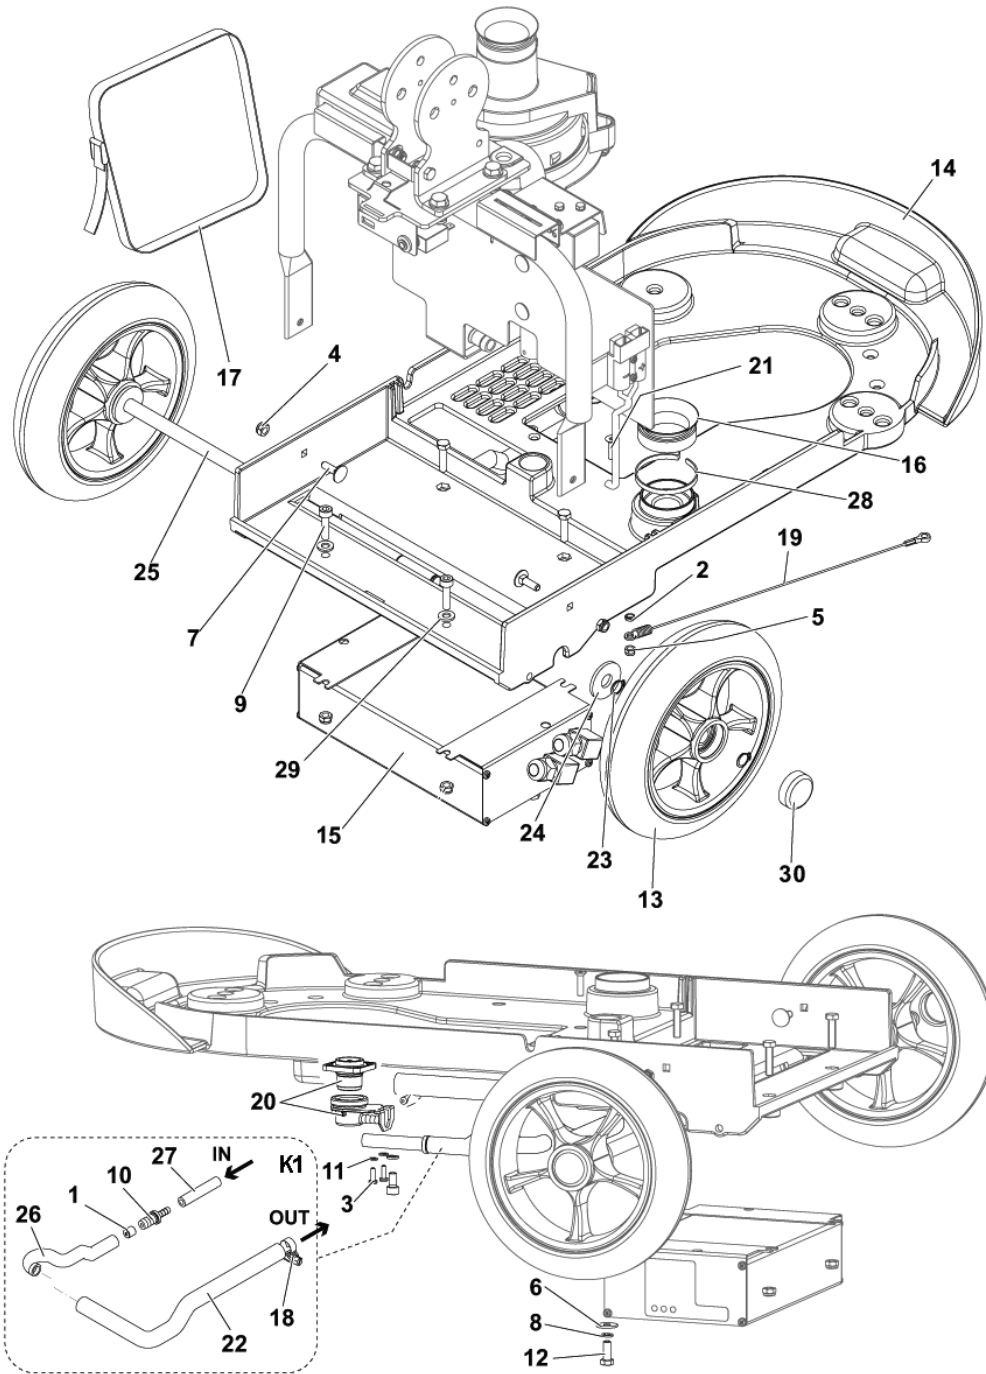

PARTS LIST

2018.06.12

TABLE OF CONTENTS

GENERAL VIEW	1
COVER AND TANKS	3
FRAME	5
HANDLE SUPPORT	7
HANDLE BAR	9
BRUSH DECK 1	11
BRUSH DECK 2	13
RECOMMENDED SPARE PARTS	15

0000000000/0000 04

Pos.	Vare-nr	Antal	Beskrivelse	Notes
1		1	Deck	[1]
2		1	Solution tank	[2]
3		1	Cover tank	[3]
4		1	Frame	[4]
5		1	Battery cover	[5]
6		1	Recovery tank	[6]
7		1	Handle	[7]
8	9099000000	1	DECALS KIT SC 350	[8]
9	9100001664	1	Batteri 12V 55A Optima	
9	1464853000	1	Batteri 12V 87A AGM monoblok	[9]
10	9098934000	2	Panel, batteri, 30x170x110mm	
11	1466318000	1	CABLE EXTENSION UK PLUG L.2000MM SIP	
11	9100000790	1	CABLE EXTENSION EU PLUG L.1000MM PKD	

Part Notes:

- [1] - DECK
- [2] - SOLUTION TANK
- [3] - COVER TANK
- [4] - FRAME
- [5] - BATTERY COVER
- [6] - RECOVERY TANK
- [7] - HANDLE
- [8] - STOCK COVERS GUARANTEE
- [9] - OPTIONAL

Pos.	Vare-nr	Antal	Beskrivelse	Notes
6	9099127000	1	Gummipakning L.705mm	
8	9098318000	1	BATTERY COVER	
9	145 1147 000	1	WASHER 10.2X18.8X0.35 10.2x18.8X0.35	
10	1466331000	1	PLUNGER M10 D.6 W/NUT PKD	
14	9098309000	1	SUPPORT BATTERY COVER	
15	9098149000	1	Rentvandstank Sc350	
16	9100000104	1	HANDLE SOLUTION TANK	
17	9100001202	1	CAP THREADED 70X5 PKD	
18	9098621000	2	Plate Handle Tank	
19	9098473000	2	COVER PIN	
22	9098148000	1	Snavsevandstank RAL7001	
23	9100000103	1	HANDLE RECOVERY TANK	
24	9099011000	1	Påfyldningsslange Kit	[1]
K1	9100002110	1	COVER TANK KIT	[2]
K2	9098990000	1	HARDWARE COVER AND TANKS KIT	[3]

Part Notes:

- [1] - OPTIONAL - SEE TSB-FC-2016-020
 [2] - Pos 1-2-3-4-5-6-7
 [3] - NOT SHOWN - Pos 3-11-12-13-20-21

Resource notes:

position 0: 9099926000 valid for new chassis kit 9099927000 starting from 3510124805231