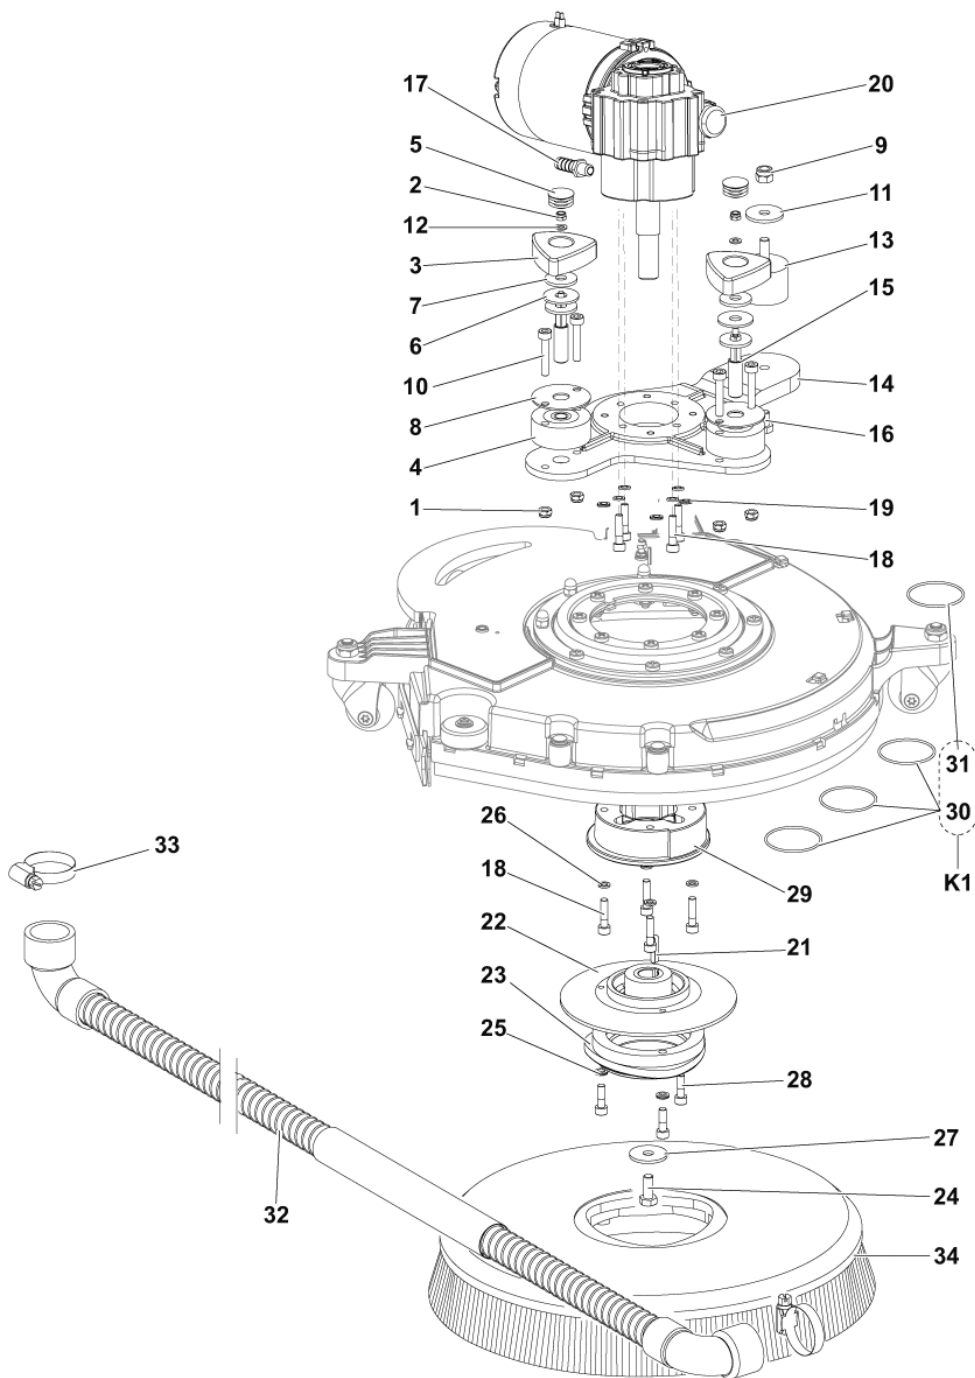

Pos.	Vare-nr	Antal	Beskrivelse	Notes
1	9099741000	1	SPACER KIT TIL SC350	[1]
2	L08812203	2	Knob Ba450/530	
4	L08812213	2	Hjul, Pækørsel Ba450/530	
5	L08812426	2	Plug Ba450/530	
8	L08812779	2	Metalplade	
13	9100000868	1	VIBRATION DAMPING M8 60SH 2 PCS SET	
14	9098083000	1	SUPPORT BRUSH DECK	[2]
15	9098557000	2	Pin Brush Plate Fixing	
17	L08601624	1	Slangestuds Plast	
20	9099544000	1	REDUCTION GEARMOTOR 12V 260W KIT	[2]
20	1464432000	1	Brush Carbon Kit 4Pcs	
21	1466146000	1	KEY 5X5X25 UNI6604A PKD	
22	L08812306	1	Polyg. Flange Ba450/530	
23	L08812480	1	Polyg. Holder Ba450/530	[2]
29	9098394000	1	FLANGE BRUSH DECK	[2]
32	9100001331	1	HOSE SQUEEGEE PKD	
34	9100000001	1	Børste Prolite 14,5" Ø370 mm	[3]
34	9100000000	1	Børste naturhår 14,5" Ø370 mm	[3]
34	9100000003	1	Børste Magna Grit 46 14,5" Ø370 mm	[3]
34	9100000002	1	Børste Mid Grit 240 14,5" Ø370 mm	[3]
34	9099999000	1	Børste polypropylen 14,5" Ø370 mm	
35	10001921	1	Eco Pad hvid 14" Ø355 mm (5 stk.)	[4]
35	10001918	1	Eco Pad brun 14" Ø355 mm (5 stk.)	[4]
35	9099672000	1	Rondelholder 14" Ø355 mm Velcro	[4]
35	10001919	1	Eco Pad grøn 14" Ø355 mm (5 stk.)	[4]
35	10001920	1	Eco Pad rød 14" Ø355 mm (5 stk.)	[4]
K1	9100001733	1	TIE CABLE 2.5x200 BLACK 10 PCS SET	[5]
K2	9098996000	1	HARDWARE DECK KIT	[6]

Part Notes:

1. [1] - NOT SHOWN - starting from S/N 3510122601308
   INST.INSTR.9099742000 - see TSB IT 2012-090
2. [2] - STOCK COVERS GUARANTEE
3. [3] - OPTIONAL
4. [4] - NOT SHOWN - OPTIONAL
5. [5] - Pos 30-31
6. [6] - NOT SHOWN - Pos 1-2-6-7-9-10-11-12-16-18-19-24-25-26-27-28-33