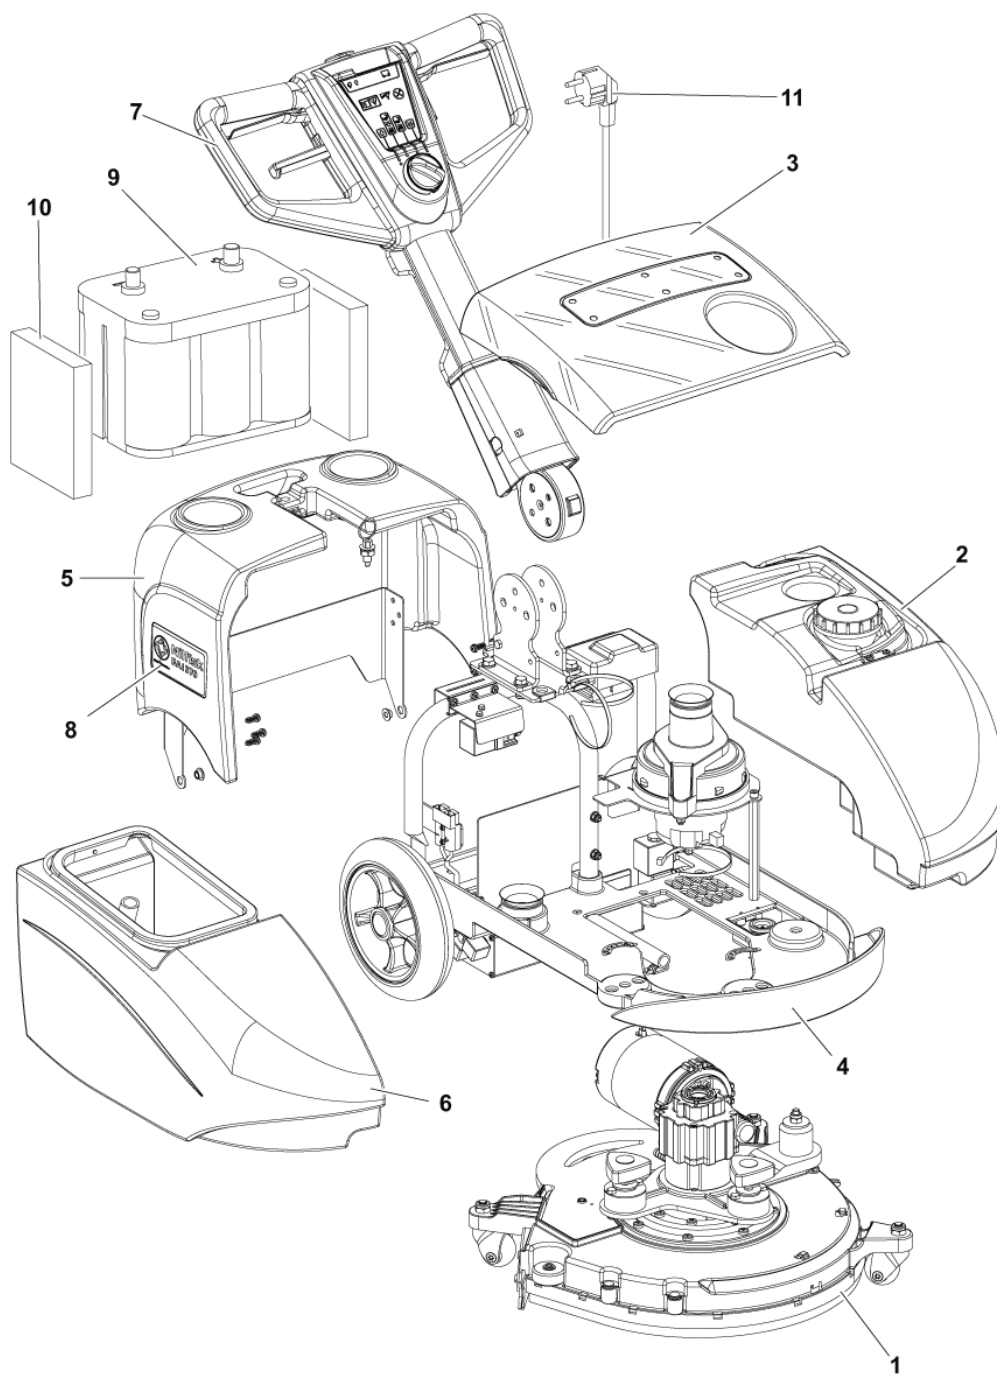

PARTS LIST

2018.06.12

TABLE OF CONTENTS

GENERAL VIEW	1
COVER AND TANKS	3
FRAME	5
HANDLE SUPPORT	7
HANDLE BAR	9
BRUSH DECK 1	11
BRUSH DECK 2	13
RECOMMENDED SPARE PARTS	15

0000000000/0000 04

Pos.	Vare-nr	Antal	Beskrivelse	Notes
1		1	Deck	[1]
2		1	Solution tank	[2]
3		1	Cover tank	[3]
4		1	Frame	[4]
5		1	Battery cover	[5]
6		1	Recovery tank	[6]
7		1	Handle	[7]
8	9099000000	1	DECALS KIT SC 350	[8]
9	9100001664	1	Batteri 12V 55A Optima	
9	1464853000	1	Batteri 12V 87A AGM monoblok	[9]
10	9098934000	2	Panel, batteri, 30x170x110mm	
11	1466318000	1	CABLE EXTENSION UK PLUG L.2000MM SIP	
11	9100000790	1	CABLE EXTENSION EU PLUG L.1000MM PKD	

Part Notes:

- [1] - OPTIONAL - SEE TSB-FC-2016-020
 [2] - Pos 1-2-3-4-5-6-7
 [3] - NOT SHOWN - Pos 3-11-12-13-20-21

Resource notes:

position 0: 9099926000 valid for new chassis kit 9099927000 starting from 3510124805231