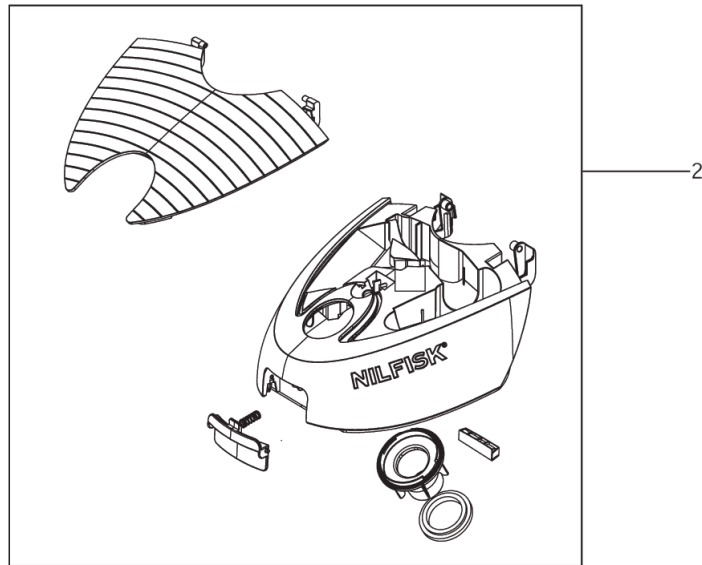

Pos.	Vare-nr	Antal	Beskrivelse	Notes
01	30050031	1	ACCESSORY COVER BLACK	[1]
01	30050021	1	ACCESSORY COVER TRANSPARENT	[2]
02	30050024	1	DUST COVER CPL. CHAMPAGNE METALLIC TRANS	
02	30050026	1	Dæksel	
02	30050036	1	DUST COVER CPL. RED GLOSS TRANSPARENT LI	
02	30050034	1	DUST COVER CPL. RED GLOSS BLACK LID	
02	30050022	1	Låg, Komplet	[2]
02	30050035	1	DUST COVER CPL. COPPER GLOSS BLACK LID	
02	30050027	1	DUST COVER CPL. LIGHT GREEN	
02	30050037	1	DUST COVER CPL. COPPER GLOSS TRANSPARENT	
02	30050025	1	DUST COVER CPL. CHAMPAGNE METALLIC BLACK	
02	30050023	1	DUST COVER CPL. RED METALLIC TRANSPARENT	
03	30050028	1	Pose Holderkompl	

Part Notes:

1. [1] - PRUNED - NO REPLACEMENT
   [2] - STOCK COVERS GUARANTEE