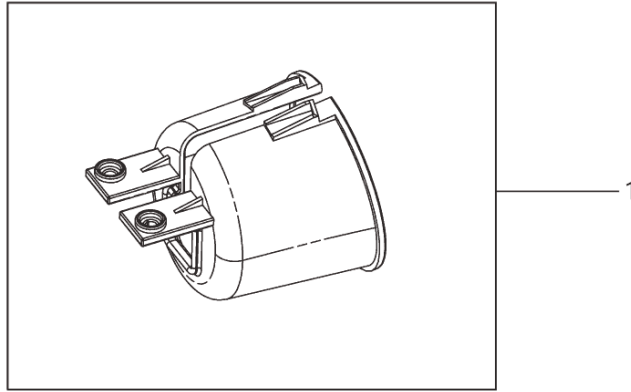

PARTS LIST

2018.12.06

TABLE OF CONTENTS

Upper parts 1	1
Upper parts 2	3
Upper parts 3	5
Lower parts	7
Hoses and tubes	9
Nozzles 1	11
Nozzles 2	13
Motor and cord types	15
Filter, dust bag	17
Wheel, and sales box	19

Pos.	Vare-nr	Antal	Beskrivelse	Notes
01	30050017	1	Hastigheds Regulering	[1]
02	30050019	1	Kontakt (On/Off)	

Part Notes:

[1] - STOCK COVERS GUARANTEE

Pos.	Vare-nr	Antal	Beskrivelse	Notes
01	30050012	1	CABLE OUTLET BLACK	[1]
02	30050018	1	Handle Complete Black	[1]
03	30050015	1	UPPER PART CPL. SEA BLUE	[1]
03	30050032	1	UPPER PART CPL RED GLOSS	
03	30050013	1	UPPER PART CPL RED	
03	30050033	1	UPPER PART CPL COPPER GLOSS	
03	30050016	1	UPPER PART CPL. LIGHT GREEN	
03	30050014	1	UPPER PART CPL. CHAMPAGNE	