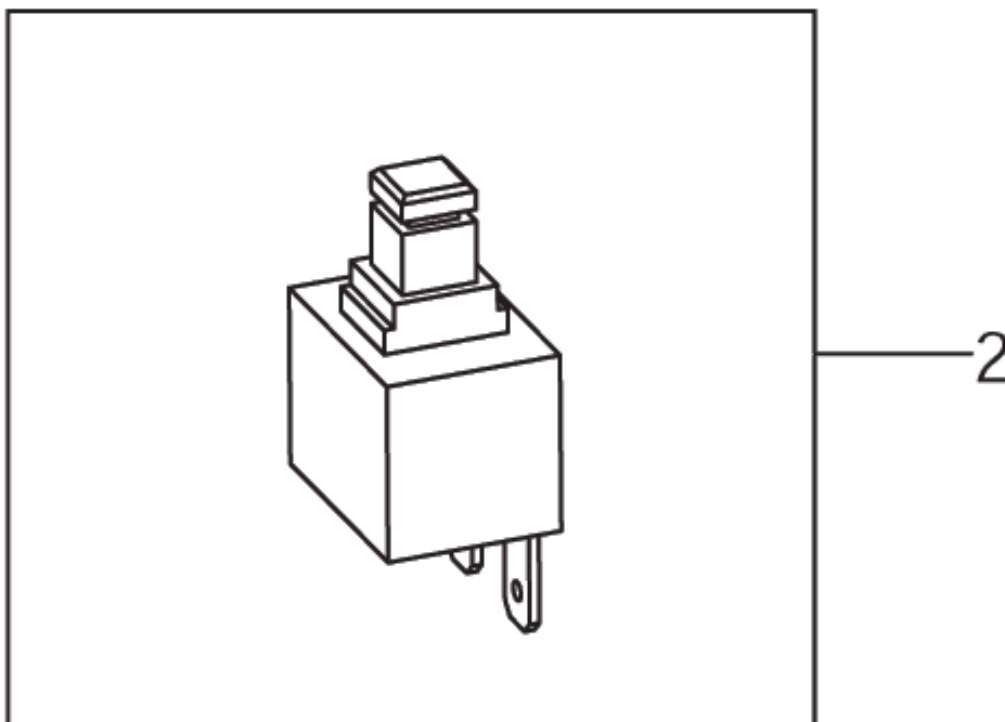

PARTS LIST

2018.12.06

TABLE OF CONTENTS

Upper parts 1	1
Upper parts 2	3
Upper parts 3	5
Lower parts	7
Hoses and tubes	9
Nozzles 1	11
Nozzles 2	13
Motor and cord types	15
Filter, dust bag	17
Wheel, and sales box	19

Pos.	Vare-nr	Antal	Beskrivelse	Notes
01	30050017	1	Hastigheds Regulering	[1]
02	30050019	1	Kontakt (On/Off)	

Part Notes:

[1] - STOCK COVERS GUARANTEE

Pos.	Vare-nr	Antal	Beskrivelse	Notes
01	30050012	1	CABLE OUTLET BLACK	[1]
02	30050018	1	Handle Complete Black	[1]
03	30050015	1	UPPER PART CPL. SEA BLUE	[1]
03	30050032	1	UPPER PART CPL RED GLOSS	
03	30050013	1	UPPER PART CPL RED	
03	30050033	1	UPPER PART CPL COPPER GLOSS	
03	30050016	1	UPPER PART CPL. LIGHT GREEN	
03	30050014	1	UPPER PART CPL. CHAMPAGNE	