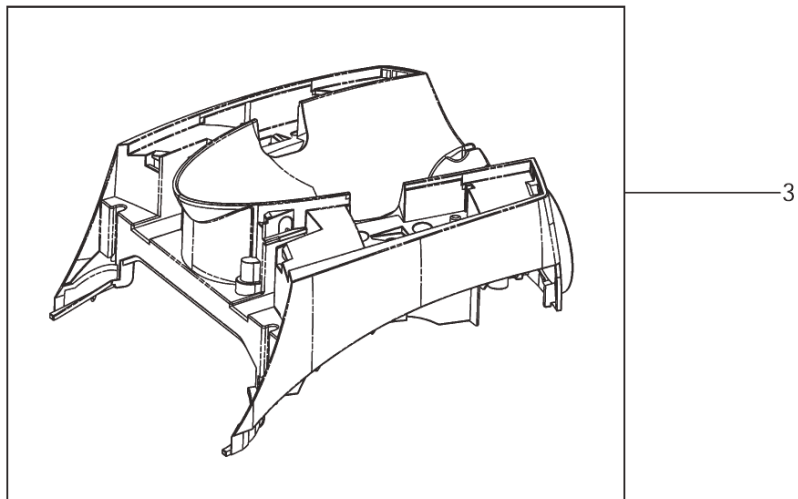

PARTS LIST

2018.12.06

TABLE OF CONTENTS

Upper parts 1	1
Upper parts 2	3
Upper parts 3	5
Lower parts	7
Hoses and tubes	9
Nozzles 1	11
Nozzles 2	13
Motor and cord types	15
Filter, dust bag	17
Wheel, and sales box	19

Pos.	Vare-nr	Antal	Beskrivelse	Notes
01	30050017	1	Hastigheds Regulering	[1]
02	30050019	1	Kontakt (On/Off)	

Part Notes:

[1] - STOCK COVERS GUARANTEE

Pos.	Vare-nr	Antal	Beskrivelse	Notes
01	30050012	1	CABLE OUTLET BLACK	[1]
02	30050018	1	Handle Complete Black	[1]
03	30050015	1	UPPER PART CPL. SEA BLUE	[1]
03	30050032	1	UPPER PART CPL RED GLOSS	
03	30050013	1	UPPER PART CPL RED	
03	30050033	1	UPPER PART CPL COPPER GLOSS	
03	30050016	1	UPPER PART CPL. LIGHT GREEN	
03	30050014	1	UPPER PART CPL. CHAMPAGNE	