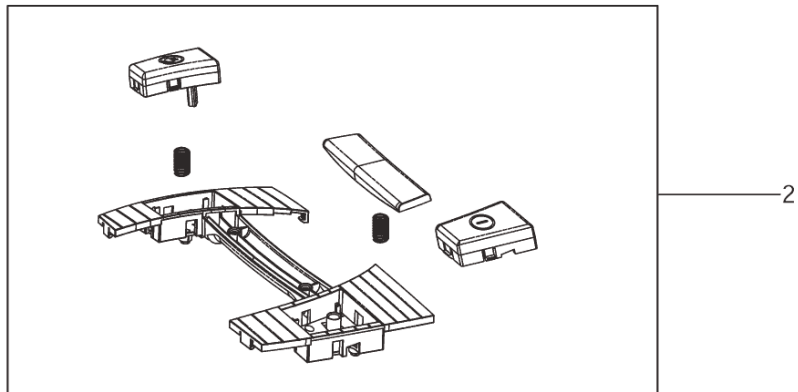

PARTS LIST

2018.12.06

TABLE OF CONTENTS

Upper parts 1	1
Upper parts 2	3
Upper parts 3	5
Lower parts	7
Hoses and tubes	9
Nozzles 1	11
Nozzles 2	13
Motor and cord types	15
Filter, dust bag	17
Wheel, and sales box	19

Pos.	Vare-nr	Antal	Beskrivelse	Notes
01	30050017	1	Hastigheds Regulering	[1]
02	30050019	1	Kontakt (On/Off)	

Part Notes:

[1] - STOCK COVERS GUARANTEE

Pos.	Vare-nr	Antal	Beskrivelse	Notes
01	30050012	1	CABLE OUTLET BLACK	[1]
02	30050018	1	Handle Complete Black	[1]
03	30050015	1	UPPER PART CPL. SEA BLUE	[1]
03	30050032	1	UPPER PART CPL RED GLOSS	
03	30050013	1	UPPER PART CPL RED	
03	30050033	1	UPPER PART CPL COPPER GLOSS	
03	30050016	1	UPPER PART CPL. LIGHT GREEN	
03	30050014	1	UPPER PART CPL. CHAMPAGNE	