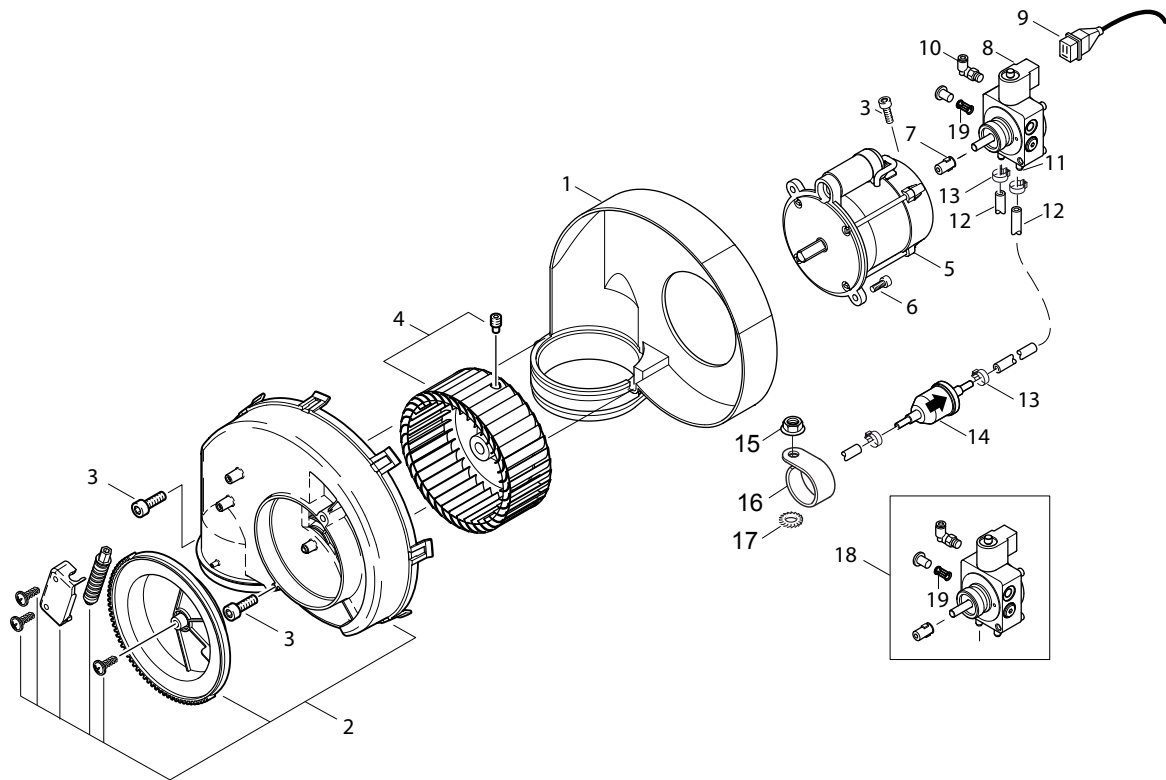

Pos.	Vare-nr	Antal	Beskrivelse	Notes
1	101117704	1	FAN HOUSING N2	
2	301000852	1	Dæsel For Kedelblæserhus	
3	32535	3	SCREW M5X16	
4	301000889	1	Kedelblæsehjul	
5	106408258	1	MOTOR BURNER - 0.29KW/230V/50HZ/1PH	
6	4697	2	SCREW M6X16	
7	101117707	1	Coupling For Oil Pump Bfa 01 L3L	
8	3821089	1	Spole (Danfoss)	
9	101117703	1	ledning for oliepumpe	
10	101117706	1	Push-In Angle Fitting	
11	101117777	1	HOSE CONNECTIONS FOR OIL PUMP BFA 01 L3	
12	106408244	1	Slange Ø6X2.5 - 5 meter	
13	11654	2	Slangeklemme	
14	301002926	1	Filter	
15	12496	1	Møtrik M6	
16	101117705	1	HOLDER FOR FUEL FILTER	
17	7062	1	SERRATED WASHER A 6.4 DIN 6797 ZN	
18	101117673	1	Oilepumpe Incl. Fittings	
19	31001081	1	FILTER FOR OIL PUMP