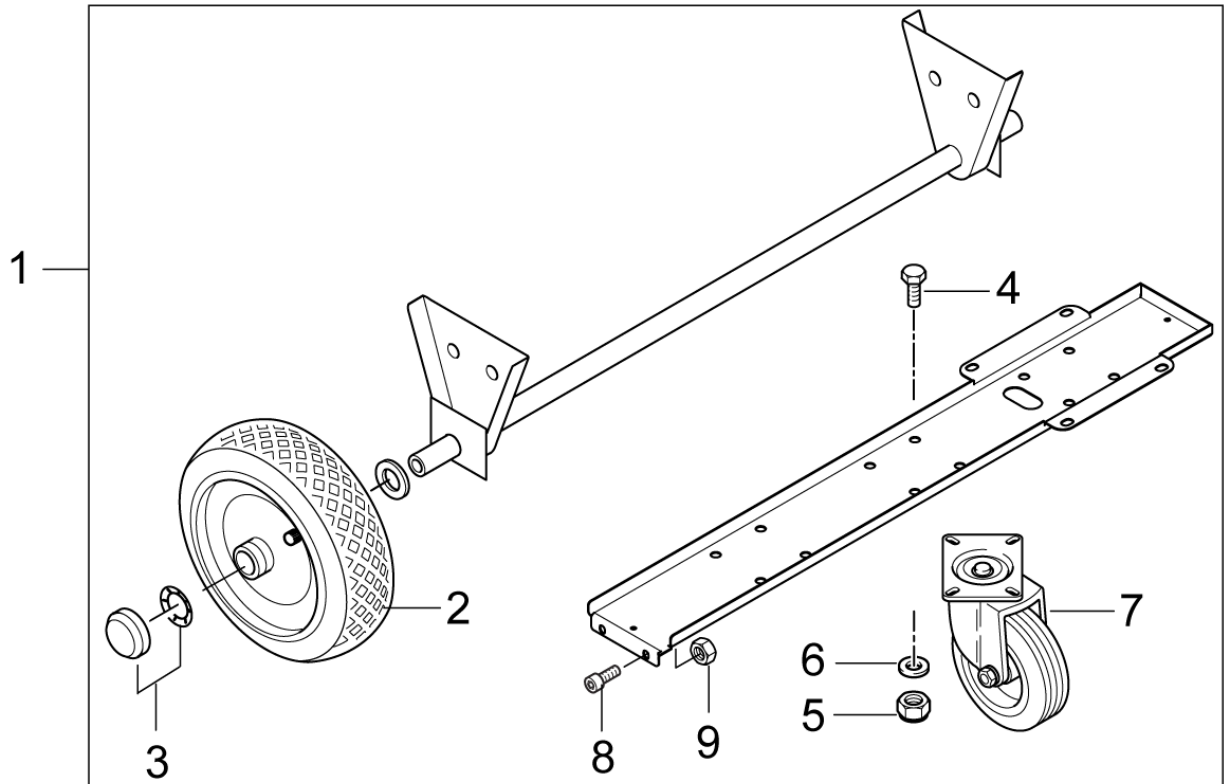

Wheel kit (large)

NEPTUNE 5-54PE / MH 5M 220/1000 PE

2015.05.19

2015.05.07

Pos.	Vare-nr	Antal	Beskrivelse	Notes
1	106239901	1	Hjulsæt komplet til PE/DE	[1]
2	2011021	2	Luftgummihjul Nav Ø25,5	[2]
3	2004265	2	Navkapsel komplet Ø25	
4	8926	12	Skruer M10X20	
5	1801257	12	Låsemøtrik M10	
6	1800317	12	Underlagsskive Encore 26/28/30	
7	2013266	1	STEERABLE WHEEL Ø210	[3]
8	8892	2	Skruer	
9	1809920	2	Låsemøtrik M/Nylonring Rf	

Part Notes:

- [1] - NO REPLACEMENT
- [2] - STOCK COVERS GUARANTEE
- [3] - NO LONGER AVAILABLE