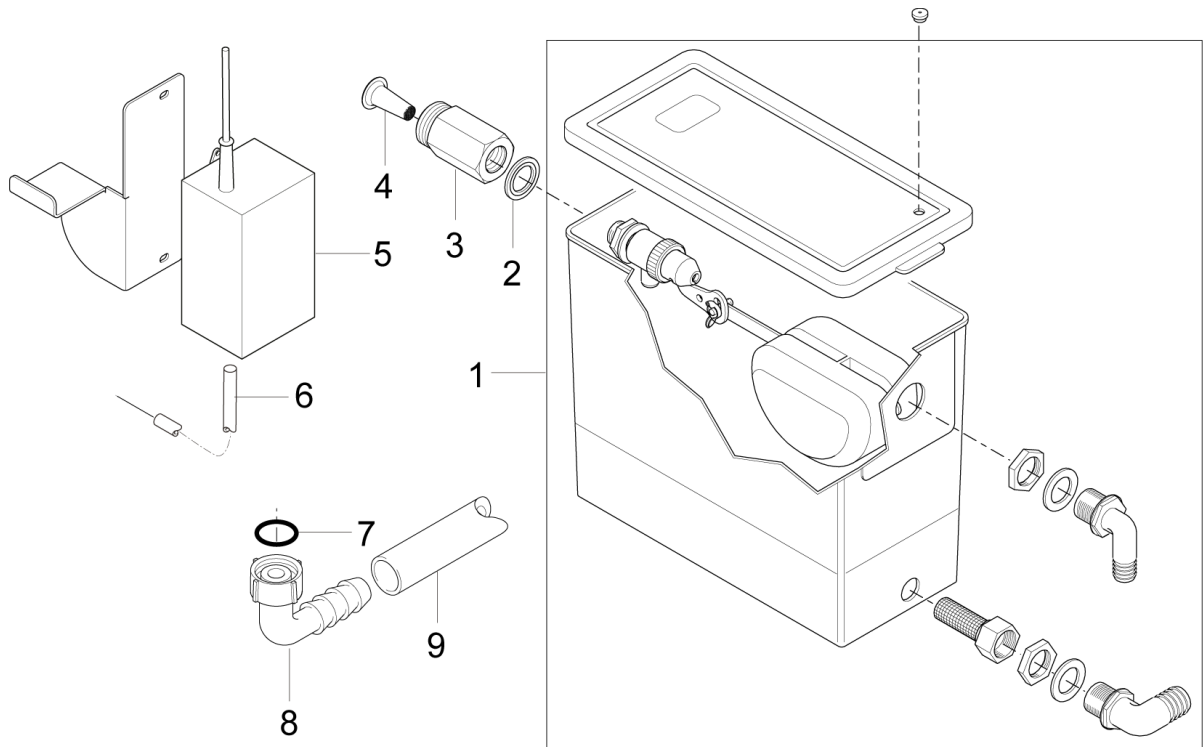

Pos.	Vare-nr	Antal	Beskrivelse	Notes
0-	106239900	1	Anti-kalk kit	[1]
1	106268103	1	FLOAT CHAMBER KIT	
2	1801075	1	Tætningsskive 3/8"	
3	106268104	1	HOUSING FOR FILTER KIT	
4	101117926	1	Filter	
5	101117828	1	Antiscale Pump St-15 140M L 24V	
6	5226147	1	HOSE PVC 4/7.2	
7	3001237	1	Pakning Ø24,5XØ16X3	
8	106268101	1	HOSE COUPLING W/UNION NUT AND GASKET	
9	4808847	1	"Blå Armeret Slange 3/4" "	

Part Notes:

[1] - NO REPLACEMENT