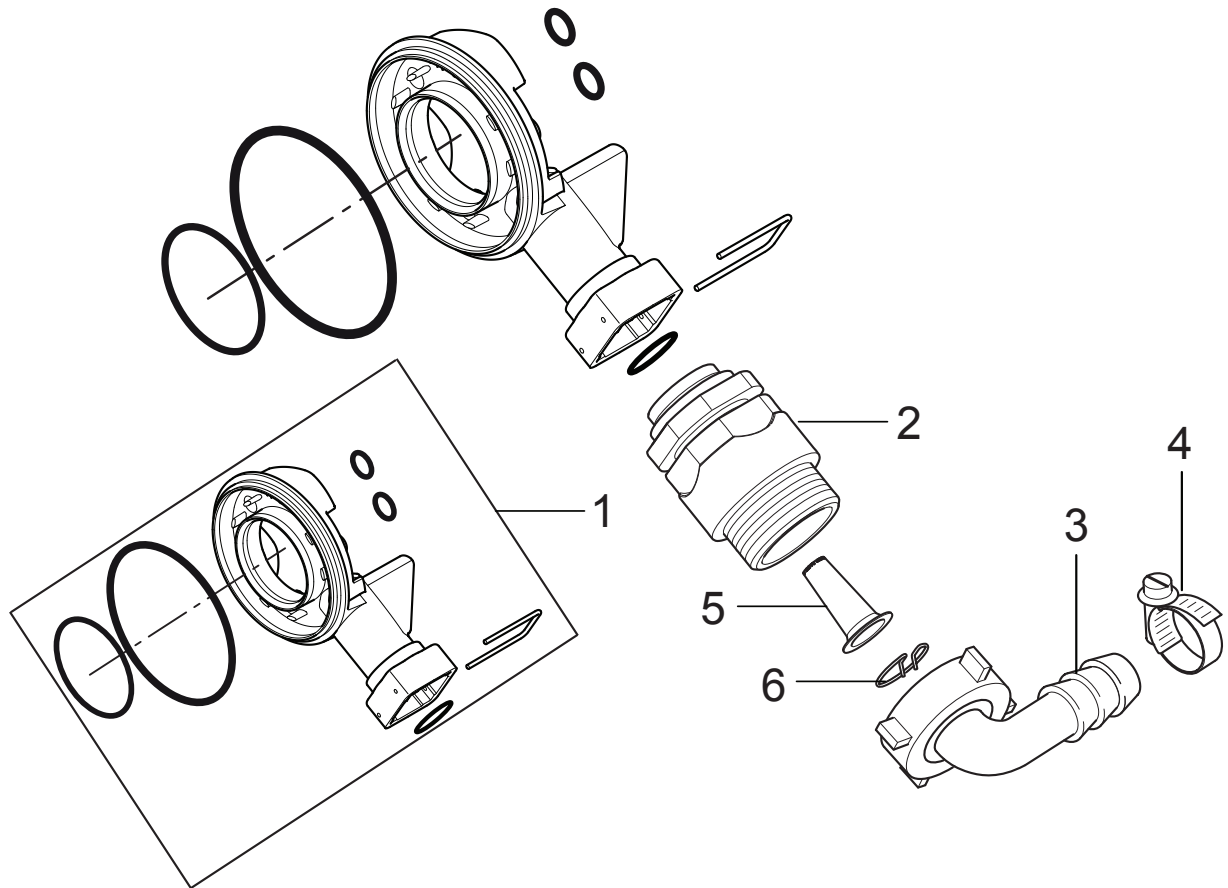

Pos.	Vare-nr	Antal	Beskrivelse	Notes
1	107144109	1	Water Inlet Kit 1 - Na5	[1]
2	106268065	1	INLET FITTING KIT	
3	5613	1	Slangestuds	
4	9262	1	HOSE CLIP 12-20	[2]
5	101117926	1	Filter	
6	107141667	1	LOCK WASHER	

Part Notes:

- [1] - TSB-PPW-2015-003 Water Inlet, 101117929 and 107144109 for NA5 pumps does not fit on NA5.2 pump
- [2] - PLEASE CONTACT CARWASH DIRECTLY