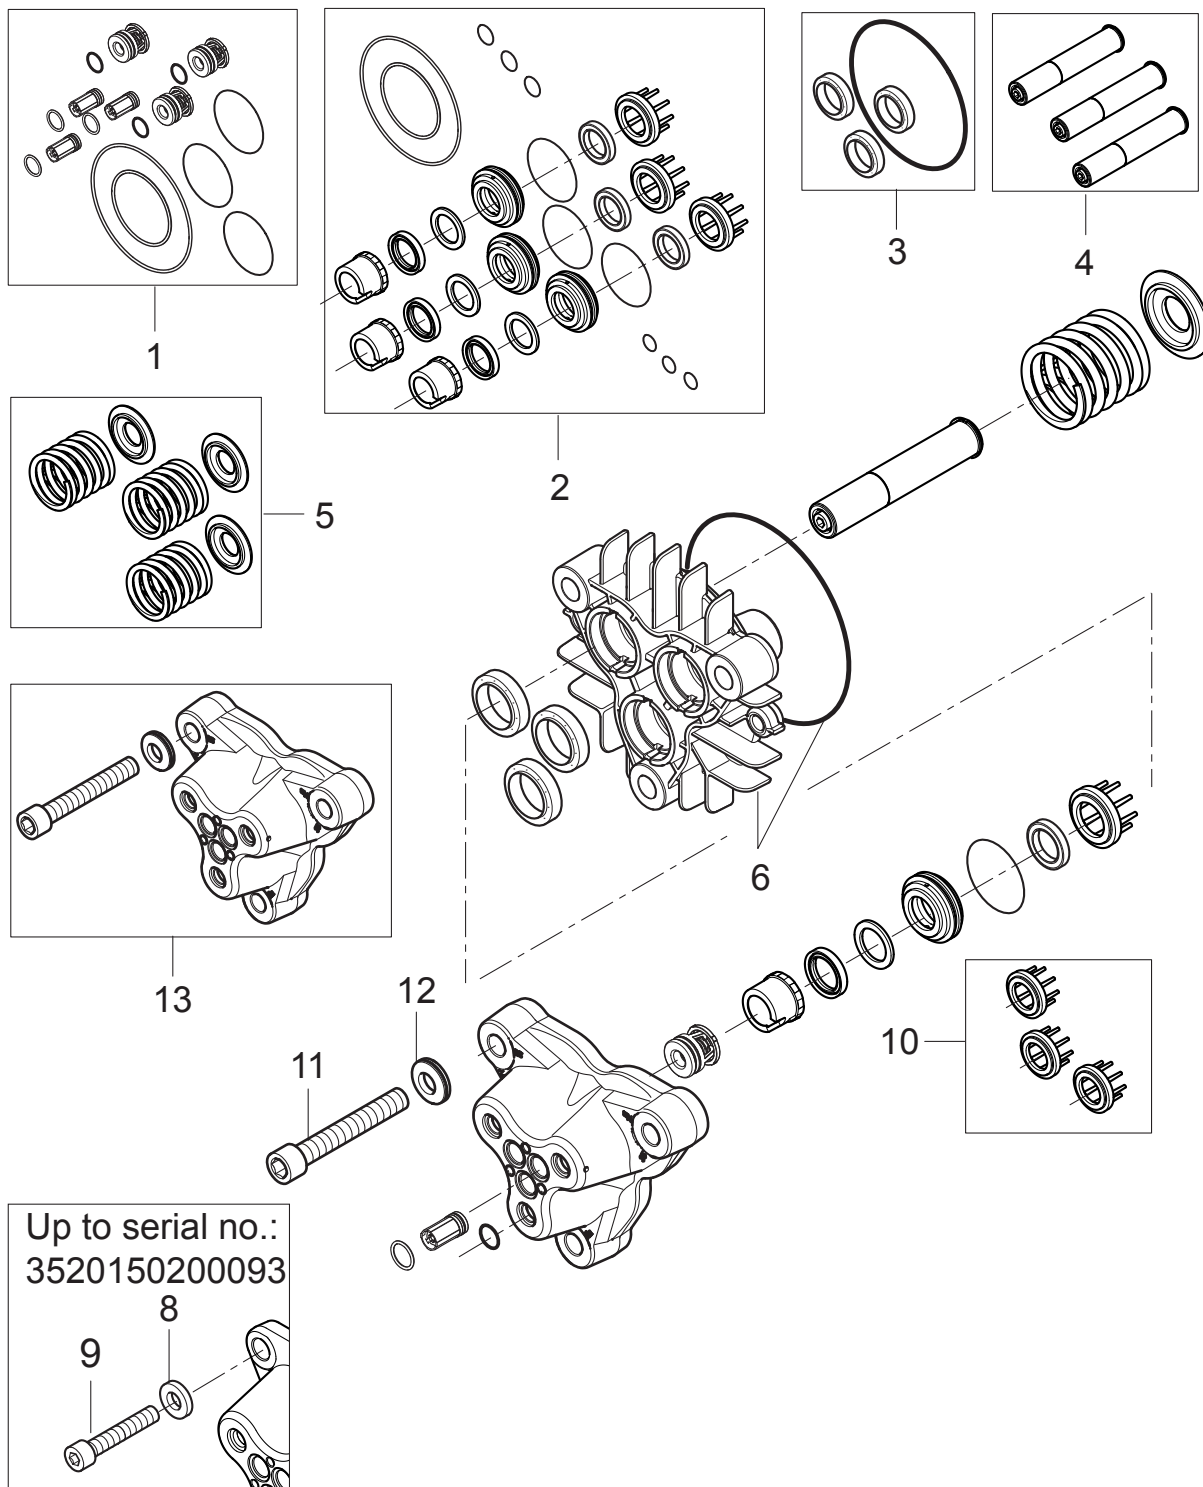

Cylinder block

NEPTUNE 5-54PE / MH 5M 220/1000 PE

2015.05.19

2017.03.03

Pos.	Vare-nr	Antal	Beskrivelse	Notes
1	107144100	1	Ventil Kit Na5	
2	101118097	1	WATER SEAL KIT W. NEW SUPPORT RING - NA5	
3	107144102	1	Oliemanchet Kit - Na5	
4	101118239	1	PISTON KIT - NA5.2	
5	107144104	1	Fjeder Kit - Na5	
6	107141983	1	CYLINDER BLOCK W/O-RING NA5.2	[1]
8	107141727	3	WASHER D13 SPARE PART	[1]
9	107141513	3	CYLINDRICAL SCREW M12X65 12.9 DELTASIL	[1]
10	107140919	1	SUPPORT RING NA5 SPARE	
11	107141968	3	CYL.SCREW M12X80 WITH NORDLOCK WASHER	[1]
12	107141969	3	WASHER NLX12SP ?12.5X?19.5X3.5MM	[1]
13	107141985	1	CYLINDER HEAD NA5.2 W. SCREWS WASHERS	[1]

Part Notes:

[1] - TSB-PPW-2015-002 NA5.2 Pump Information