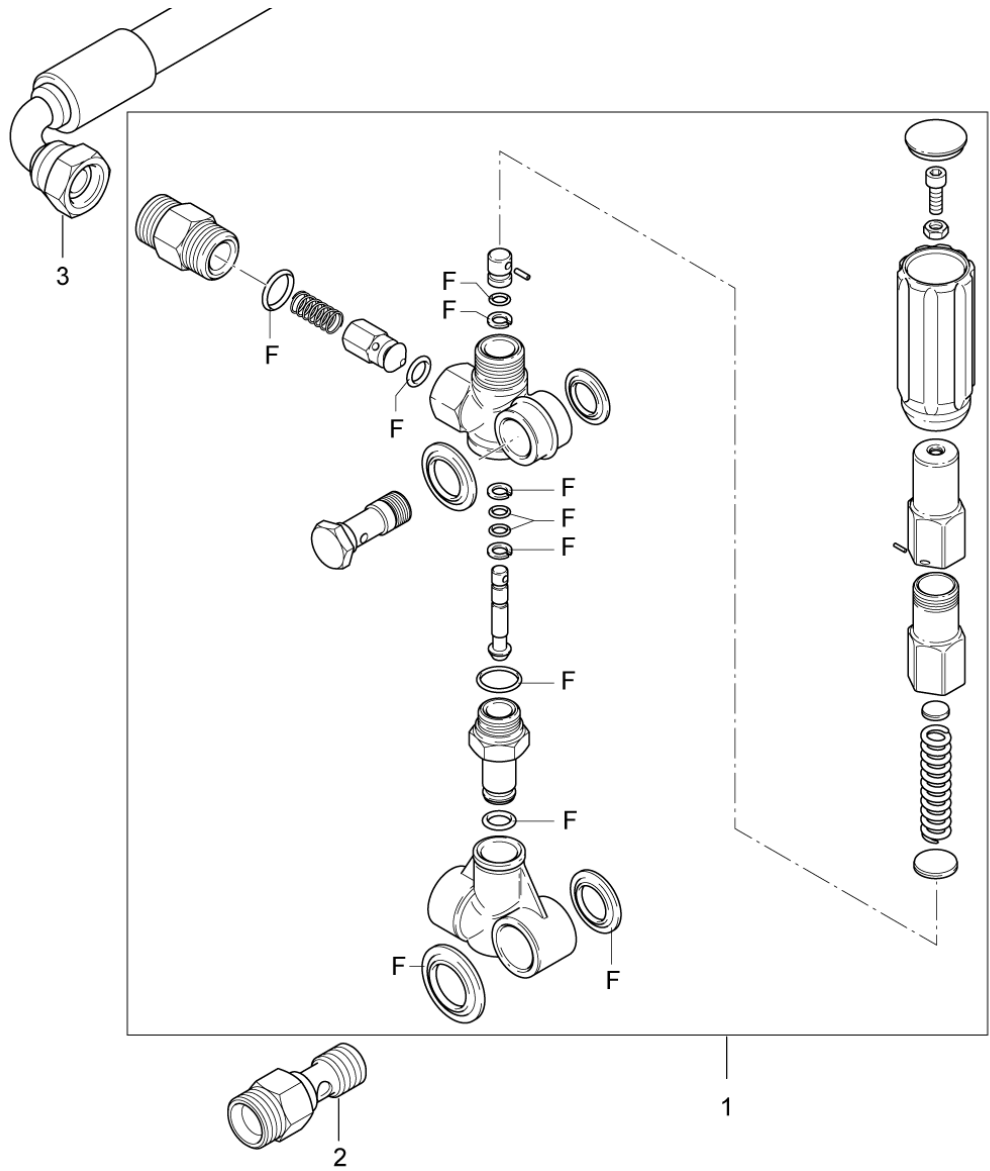

Pos.	Vare-nr	Antal	Beskrivelse	Notes
1	106268076	1	UNLOADER KIT	
2	106268063	1	Hollow Screw Kit	
3	106268046	1	HP HOSE DN10 L500MM SPARE PART	[1]
3	106268110	1	HP HOSE DN10 L705MM SPARE PART	[2]
F	31000188	1	Rep Kit For Unloader	

Part Notes:

1. [1] - 5-51 DE - MH5M 200/1000DE
   [2] - 5-85 PE