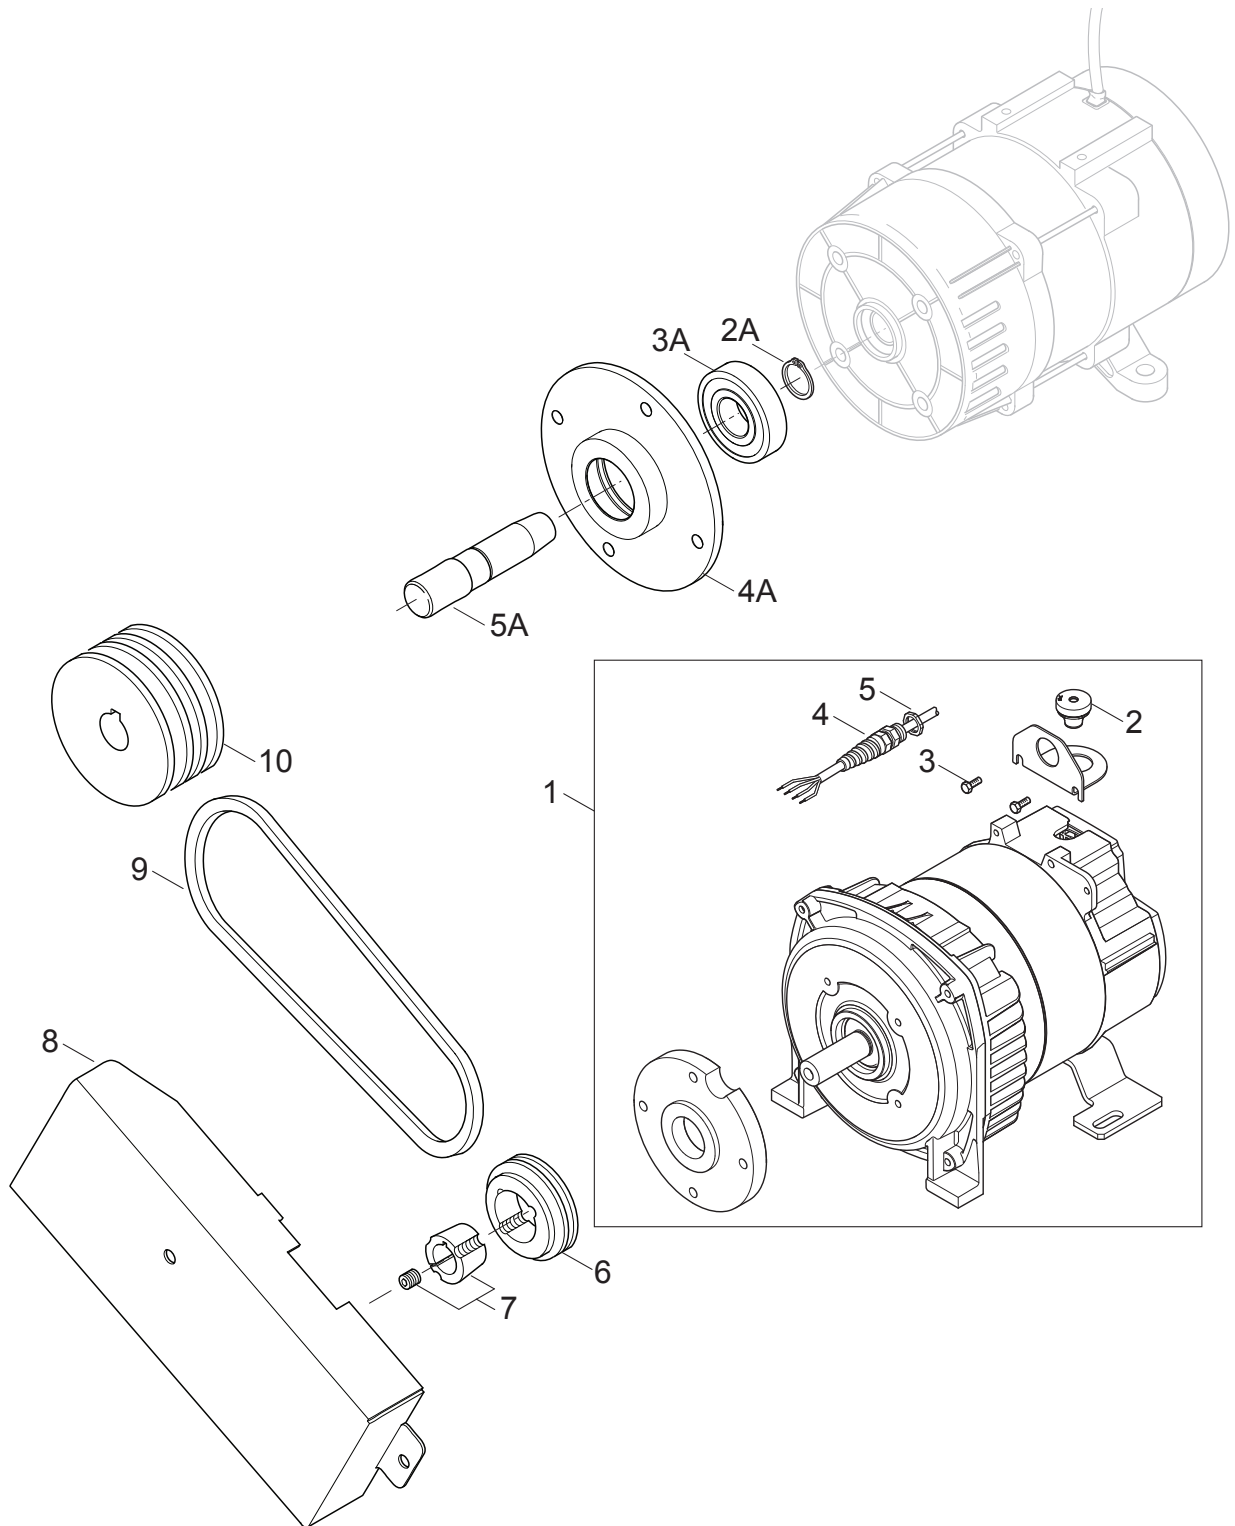

Pos.	Vare-nr	Antal	Beskrivelse	Notes
1	101118177	1	GENERATOR KIT FOR NEPTUNE PE/DE	[1]
2	3803772	1	CABLE GROMMET TET 7-10C	[2]
2A	106268049	1	RETAINING RING WASHER LOOK KIT	[3]
3	1804475	2	Skruer M5X12 ISO 14583-A2 TORX	[2]
3A	106268050	1	BEARING KIT	[3]
4	909100043	1	Kabelafasting	[2]
4A	106268051	1	FLANGE KIT	[3]
5	909100019	1	Møtrik	[2]
5A	106268053	1	AXLE 5-46 5-54 5-85 7-61 7-66PE SPAREP.	[3]
5A	106268052	1	AXLE 5-51DE 7-72DE SPAREPART	[3]
6	106268054	1	PULLEY 5-46PE 7-61PE 7-66 SPAREPART	
6	106268090	1	PULLEY 5-85PE SPARE PART	
6	106268056	1	PULLY 5-51DE KIT	
6	106268107	1	PULLEY 7-72 SPAREPART	
6	106268055	1	PULLY 5-54PE KIT	
7	106268058	1	Taper-Buchse 5-54Pe Kit	
7	106268059	1	TAPER-BUSHING 5-51DE 5-85PE SPAREPART	
7	106268057	1	TAPER-BUSHING 5-46 7-61PE 7-66DE SPAREP.	
8	106268060	1	COVER FOR BELT KIT	
9	106268062	1	BELT 5-51DE KIT	
9	106268108	1	BELT 7-66 SPAREPART	
9	106268061	1	BELT 5-46PE 5-54PE 7-61PE KIT	
9	106268106	1	Belt 7-72De Sparepart	
9	106268091	1	BELT 5-85PE SPARE PART	
10	106268071	1	PULLEY 5-51DE KIT	

Part Notes:

1. [1] - MI -106269038_Generator spacer MH PE-DE
2. TSB-PPW-2016-004 MH 5M_MH 7P PE_DE New Type 230V Generator
   DE TSB-PPW-2016-004 MH 5M MH 7P PE DE neuer Typ des 230V Generators
3. [2] - From 2016.06
4. [3] - Up to 2016.06