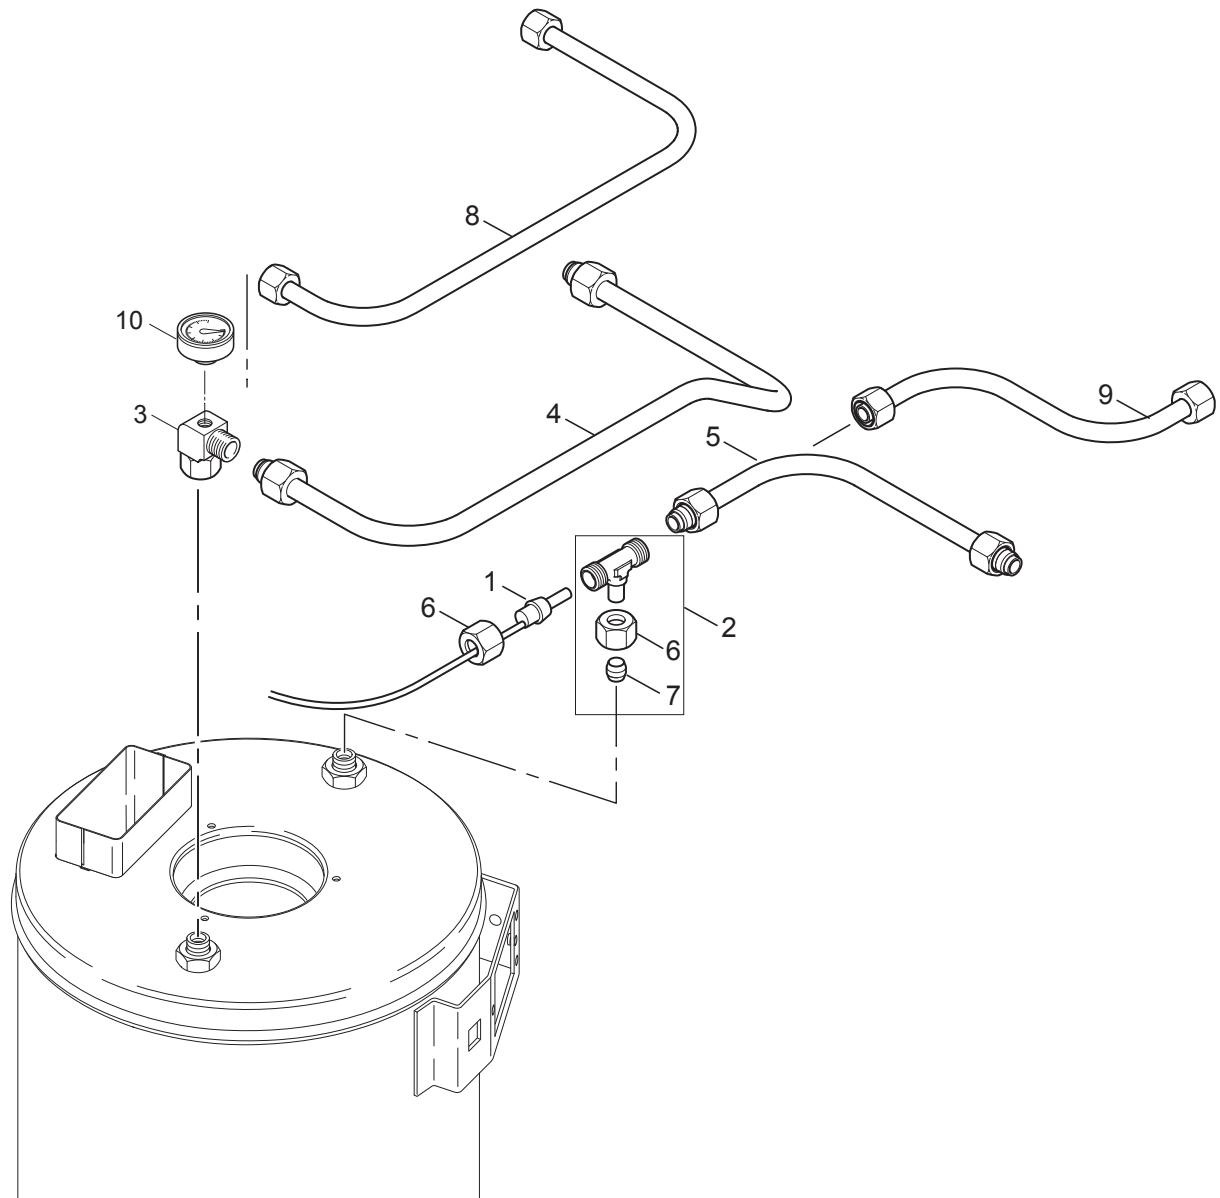

Part Notes:

- [1] - For NETPUNE 5-54PE, NEPTUNE 7-61PE, NEPTUNE 5-51DE, NEPTUNE 7-66DE and NEPTUNE 7-72DE
[2] - 60 C degrees

Pos.	Vare-nr	Antal	Beskrivelse	Notes
1	101117704	1	FAN HOUSING N2	
2	301000852	1	Dæsel For Kedelblæserhus	
3	32535	3	SCREW M5X16	
4	301000889	1	Kedelblæsehjul	
5	106408258	1	MOTOR BURNER - 0.29KW/230V/50HZ/1PH	
6	4697	2	SCREW M6X16	
7	101117707	1	Coupling For Oil Pump Bfa 01 L3L	
8	3821089	1	Spole (Danfoss)	
9	101117703	1	ledning for oliepumpe	
10	101117706	1	Push-In Angle Fitting	
11	101117777	1	HOSE CONNECTIONS FOR OIL PUMP BFA 01 L3	
12	106408244	1	Slange Ø6X2.5 - 5 meter	
13	11654	2	Slangeklemme	
14	301002926	1	Filter	
15	12496	1	Møtrik M6	
16	101117705	1	HOLDER FOR FUEL FILTER	
17	7062	1	SERRATED WASHER A 6.4 DIN 6797 ZN	
18	101117673	1	Oilepumpe Incl. Fittings	
19	31001081	1	FILTER FOR OIL PUMP	

Part Notes:

- [1] - 5-54PE, 7-61PE, 5-51DE
- [2] - 5-46PE
- [3] - 5-85PE, 7-66DE, 7-72DE
- [4] - 5-46PE, 5-54PE, 7-61PE, 5-51DE

Pos.	Vare-nr	Antal	Beskrivelse	Notes
1	301000730	1	Temperaturføler	
2	101118093	1	T-FITTING M18 X 1.5 THREAD	
3	101117911	1	Vinkel	
4	106268026	1	HP PIPE INLET KIT	[1]
5	106268027	1	HP PIPE OUTLET KIT	[1]
6	1081	2	Tilslutningsmøtrik, Galv.	
7	1080	1	Skærering, Galv.	[2]
8	106268084	1	HP PIPE INLET KIT	[3]
9	106268085	1	HP PIPE OUTLET KIT	[3]
10	301000246	1	Manometer POSEIDON 5	