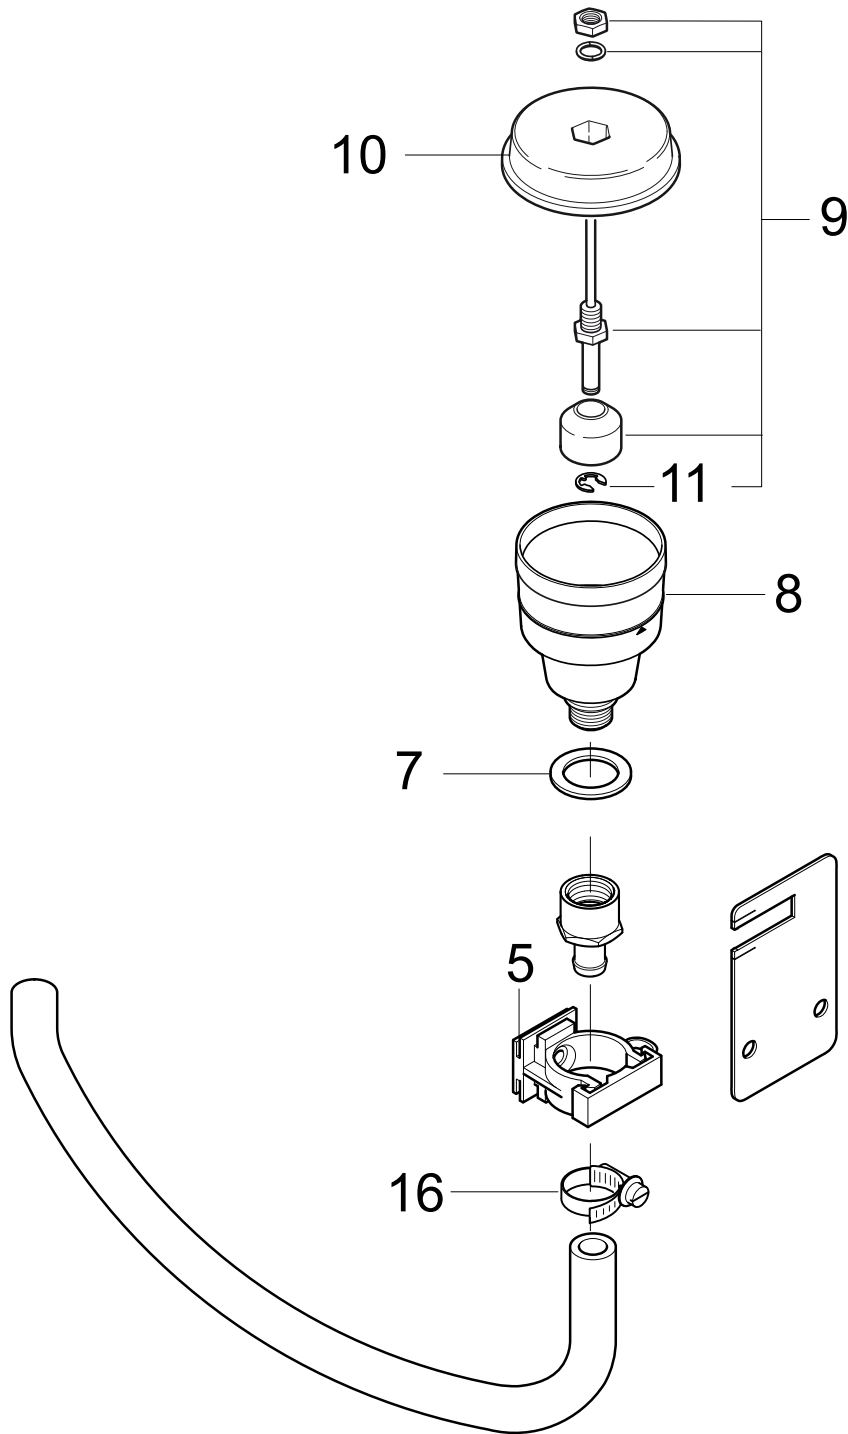

Pos.	Vare-nr	Antal	Beskrivelse	Notes
0	200060	1	Olie	[1]
5	104601175	1	BRACKET FOR PIPE 25MM	
7	1807932	2	Selvtættende Spændeskive	
8	301000614	1	Oliebeholder	
9	301001196	1	Float Switch	
10	301000615	1	Dæksel	
11	107142593	1	HOLDING WASHER PE	[2]
16	1805100	2	Spændebånd 8-20 Mm	

Part Notes:

1. [1] - 0,65 L for MH 5M 220/1000 PENEPTUNE 5-46PE / 5-54PE
   1,1 L for MH 7P 200/1200 DEMH 7P 220/1120 PEMH 7P 220/1300 DENEPTUNE7-61PE / 7-66DE7-72DE
   OIL TYPES_QUANTITY for HPW_APRIL 2017
2. [2] - TSB-PPW-2016-017 Locking ring for oil level switch falling off