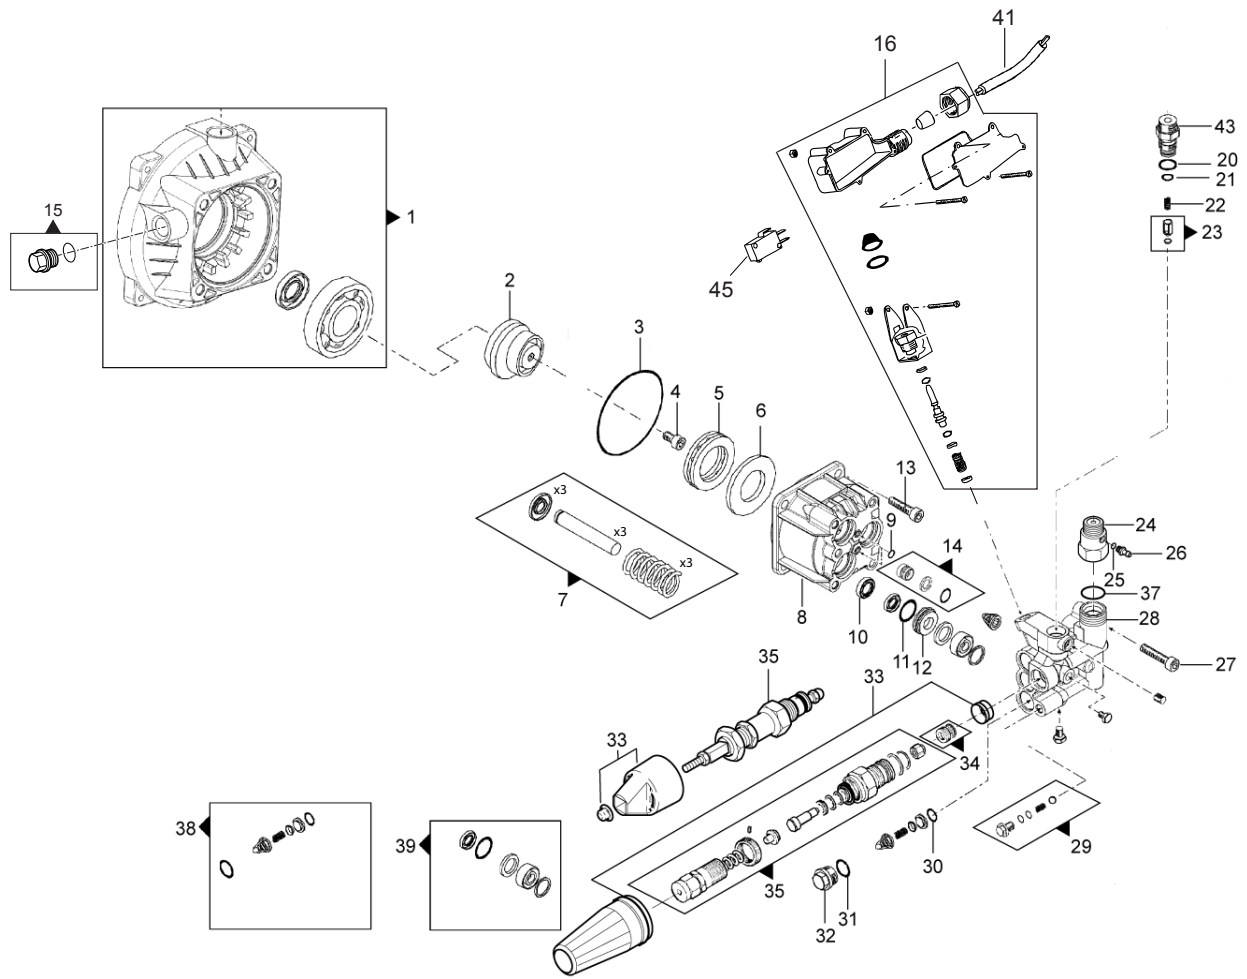

Pos.	Vare-nr	Antal	Beskrivelse	Notes
0-	909100414	1	Pump Oil Rotra Tht 1Ltr	[1]
1	31000491	1	D-BEARING COVER FOR GXR PUMP RF	
2	301002567	1	Wobble Disc 10°	[2]
2	101117939	1	WOBBLE DISC 8 DGR.	[3]
2	101117771	1	Wobble Disc 11.25 Deg. Z	[4]
2	101117954	1	WOBBLE DISC 7.5 DEG	[5]
2	301002568	1	Wobble Disc 9.5	[6]
3	909100431	1	O-Ring Ø85X3	
4	106162887	1	SCREW M8X20 UNI 5931-8.8	
5	909100432	1	Kugleleje	
6	301002557	1	Skive	
7	101117807	1	Pistonkit For Gxr Ceramic	
8	301002560	1	Hus	
9	6480272	2	O-Ring Ø2,9X1,78 Nbr 70Sh	
10	301002569	3	Oil Seal	
11	106163024	3	O-RING 1.78X20.35 NBR 70SH	
12	301002570	3	Packing Ring Ø14/28X11,5	
13	106162887	4	SCREW M8X20 UNI 5931-8.8	
14	106162567	3	SUCTION VALVE PLUG KIT	
15	101117918	1	Oil Cap Kit	[7]
15	101117786	1	OIL CAP KIT	[8]
16	101117656	1	Opgrad.Kit POSEIDON 3	
20	3002029	1	O-ring 12,42 x 1,78 Nitril	
21	103004325	1	O-Ring 15.6X1.78	
22	909100428	1	Fjeder	
23	106162556	1	Check Valve Kit	
24	101117769	1	Detergent Inlet For Gxd	
25	101117776	1	O-Ring 6.35X1.78 Nbr 70	
26	101117984	1	SUCTION FITTING D1.7	
26	101117953	1	Suction Fitting D2.0	[9]
27	9543	4	CYLINDER SCREW M8X55 ISO 4762 ST 8.8/ZN	
28	301002545	1	Ventilhus	
29	301003095	1	Kit Easy Start For Gxr Pu Mp For Uk	
30	3002029	6	O-ring 12,42 x 1,78 Nitril	
31	3002045	6	O-Ring	
32	301002544	6	Prop	
33	62397	1	Drejeknap	[10]
33	101117693	1	HANDLE CPL.	
34	101117686	1	Ventil Sæde	
35	101117685	1	Regulation Valve Assy	
35	101117917	1	End Stop Valve	[10]
37	3001237	1	Pakning Ø24,5Xø16X3	
38	301002562	1	Kit Valve [6X]	
39	301002561	1	Kit Thrust Collar	[11]
41	101117772	1	CABLE FOR PRESSURE SWITCH	
43	101117687	1	INJECTOR BODY	
45	301002325	1	Micro Switch 250V/16A	

Part Notes:

- [1] - 0,18 l - OIL TYPES_QUANTITY for HPW_APRIL 2017
- [2] - US, Exp.
- [3] - 2-26 – MH 2C 145/600 KR
- [4] - 2-25 – MH 2C 125/600
- [5] - 2-20, 115/60/20 US
  STOCK COVERS GUARANTEE
- [6] - 2-26 – MH 2C 145/600
- [7] - See TSB-PPW-2010-010 oil cap
- [8] - Up to Serial number: 2009887928/29/09
- [9] - JP + KR + EXPT + AU (2-16)