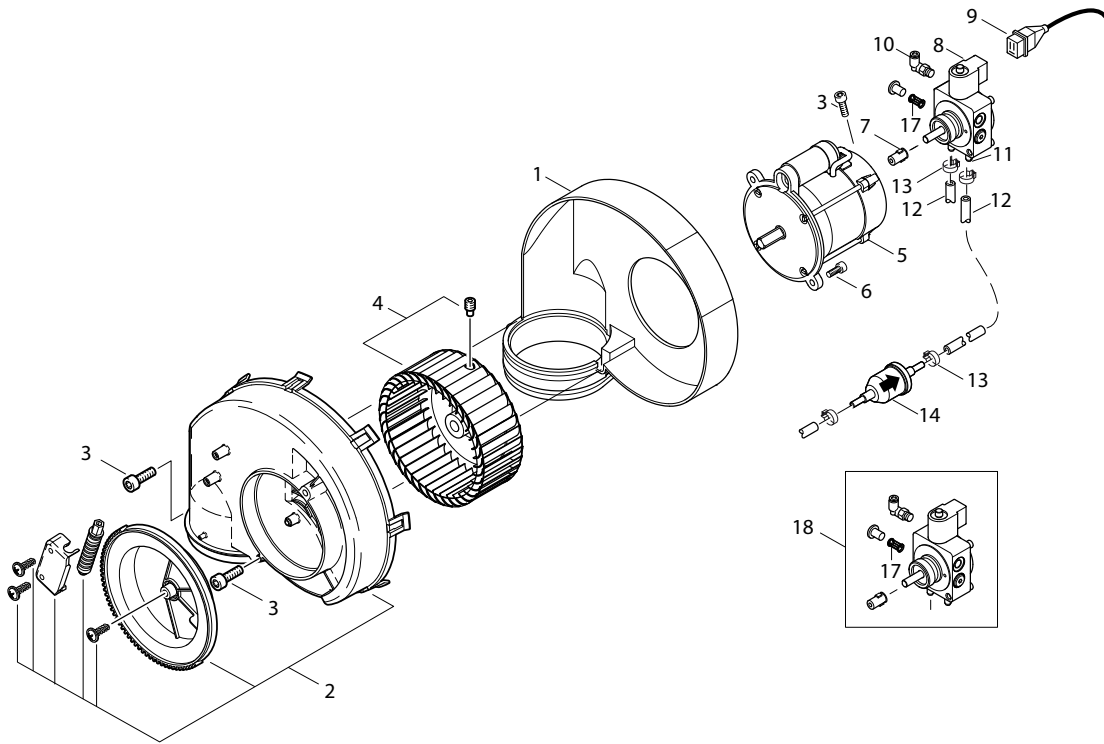

## Part Notes:

- [1] - 2-33, 2-41
- [2] - 2-33 NO
- [3] - 2-26
- [4] - 2-30 US
- [5] - 2-20 US
- [6] - 2-25 GB
- [7] - NEPTUNE 2-26 230/1/50/16, MH 2C-145/600 X 230/1/50 EU
- [8] - For machines using 2kW motor, MH 2C-145/600 X 230/1/50 EU, MH 2C-90/670 X 230/1/50 UK
- [9] - NEPTUNE 2-20 115/1/60/20 US
- [10] - NEPTUNE 2-30 220-240/1/60 USA, MH 2C-125/600 220/1/60 EXPT
- [11] - TSB-PPW-2016-007 Rotary knob for Voltage selector switch 230V-400V must be sealed with lacquer
- [12] - US, KR (MH 2C-125/600, NEPTUNE 2-20, NEPTUNE 2-30)
- [13] - USA 1phase
- [14] - US, KR