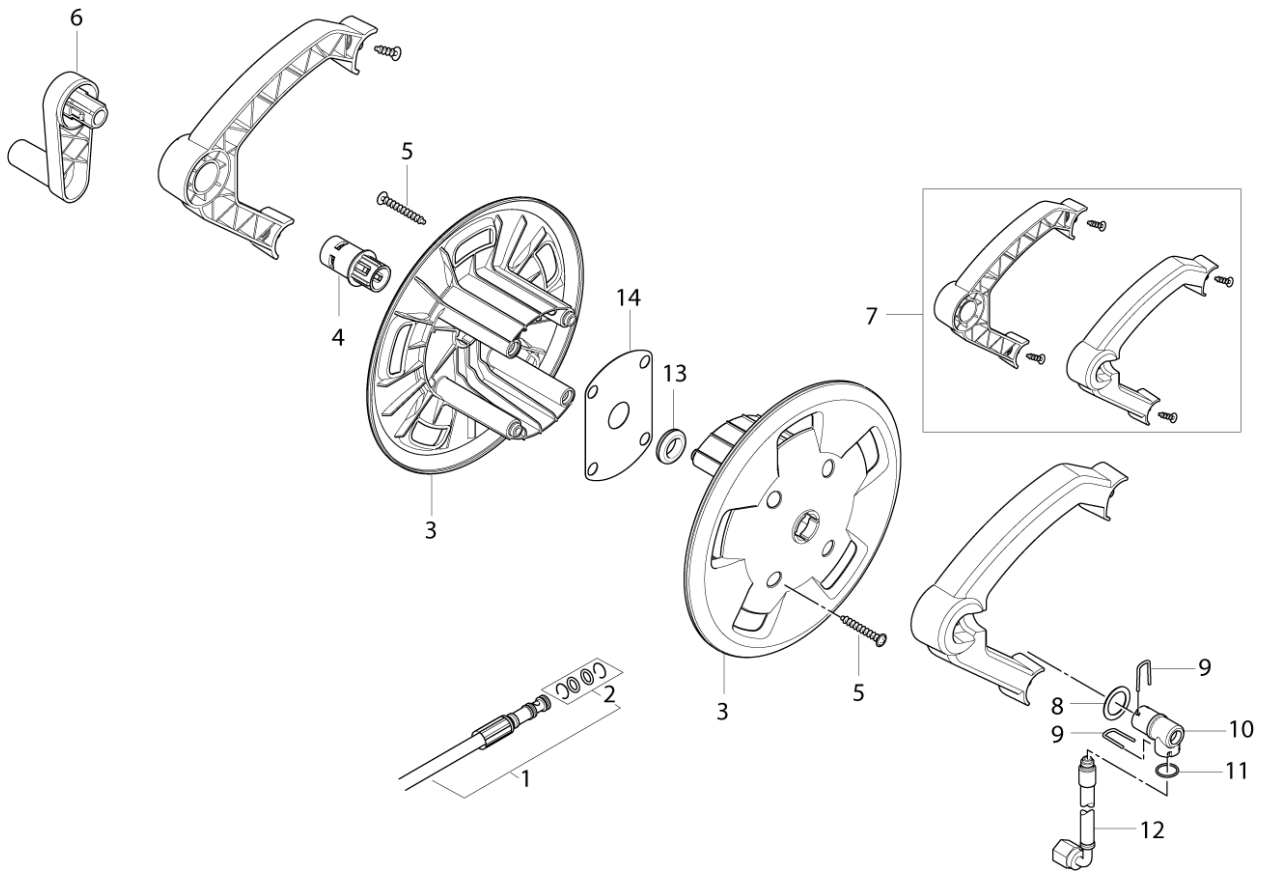

Pos.	Vare-nr	Antal	Beskrivelse	Notes
0-	107145197	1	Slangerulle komplet	
1	101117763	1	Højtryksslange 15 m enkelt-wire DN6	
2	101117787	1	O-Ring Kit With Backup Ri Ng	
3	6528570	2	Slangerulle	
4	301002273	1	Adaptor	
5	1814641	4	Skrue	
6	6528569	1	Håndtag, slangeoprul	
7	101117683	1	ADAPTORS FOR HOSE REEL COMP	
8	6127995	1	Skive	
9	6526487	2	Låsebøjle RF	
10	6127990	1	Connector	
11	101117762	1	O-Ring 14.3X2.4 Nbr 70 Sh Ore	
12	101117761	1	Højtryksslange 600 mm	
13	101117992	1	Rubber Bush F Hose Reel K It	
14	101117991	1	Plate F. Hose Reel Kit