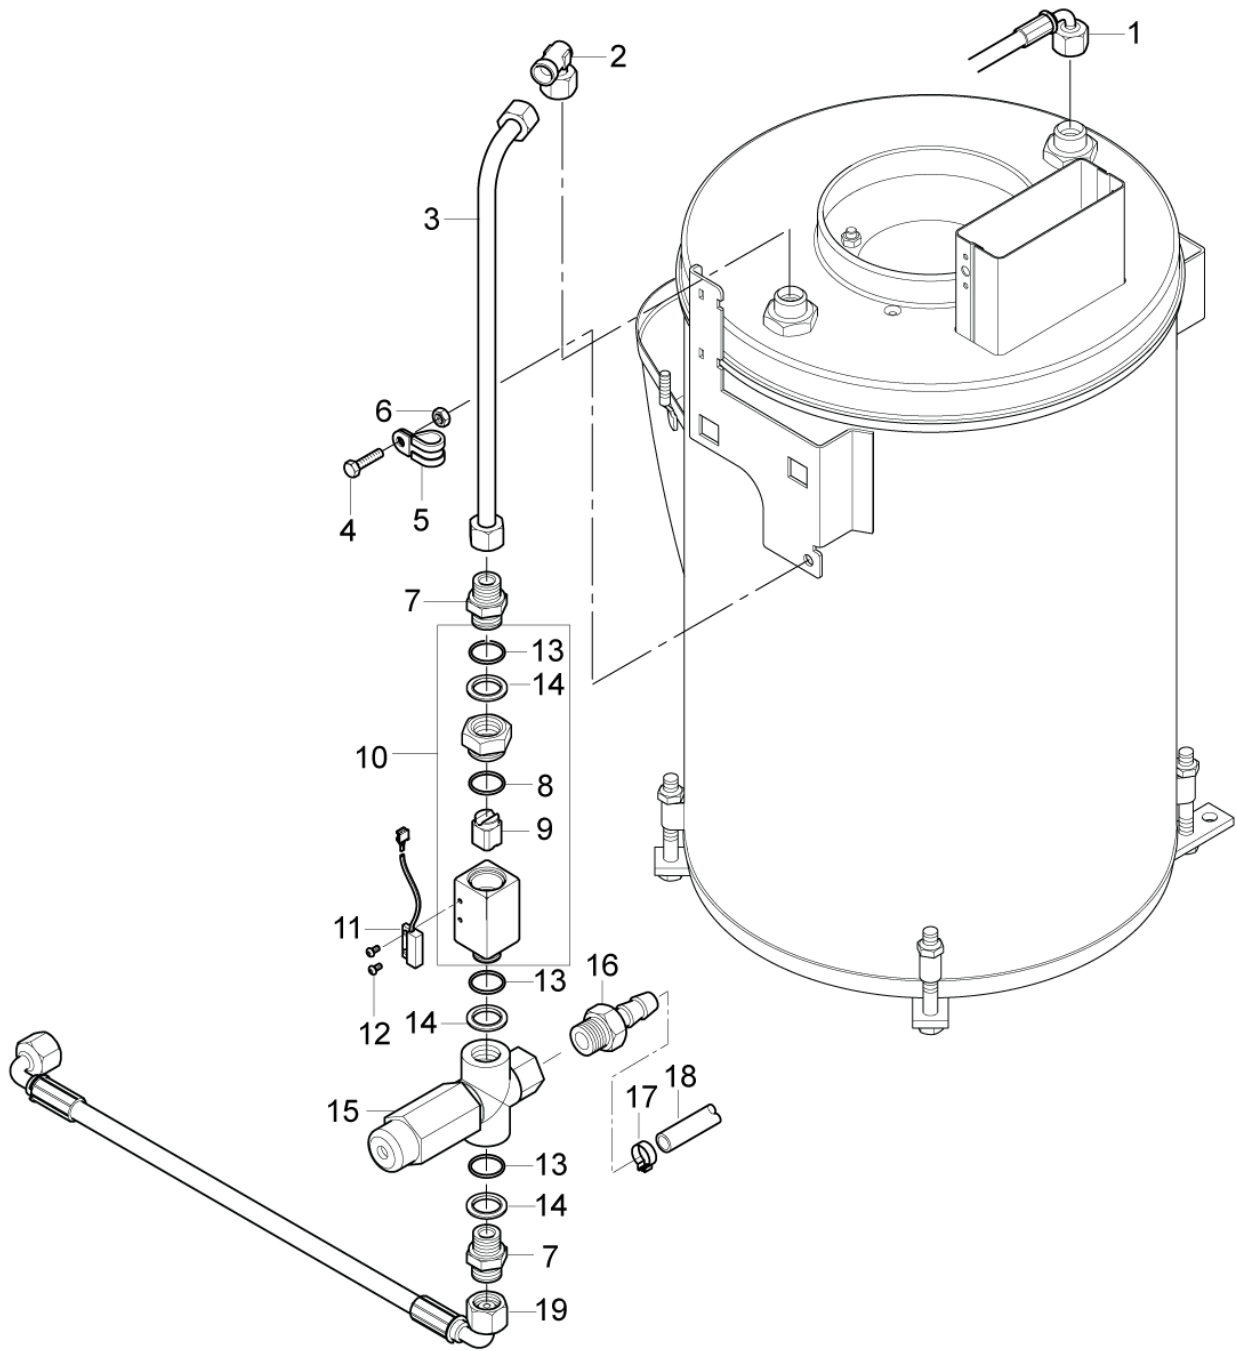

Pos.	Vare-nr	Antal	Beskrivelse	Notes
1	101117740	1	Højtryksslange, 295 Mm	
2	101118094	1	COUPLING KIT 90D ISO 8434 M18X1.5 THREAD	
3	101117676	1	Steel Pipe Comp.	
4	4697	1	SCREW M6X16	
5	101117718	1	CLAMP FOR PIPE	
6	11619	1	Møtrik M6	
7	1601079	2	Ligeforskruning	
8	G120381	1	O-Ring 18X2 70 Gr Shore	
9	101117716	1	Magnet Housing Cpl.	
10	101117675	1	Flowswitch, Komplet	
11	101117719	1	Reed-Kontakt	[1]
12	101117717	2	Screw Torx M3X6 Electro Plated Din 7985	
13	16998	3	O-Ring	
14	1801075	3	Tætningsskive 3/8"	
15	101117722	1	Sikkerhedsventil	
15	101117721	1	SAFETY VALVE ADJUSTED TO 234 +/-5 BAR	[2]
15	101117950	1	SAFETY VALVE COMP. ADJUST 200+5/-5 BAR	[3]
15	101117720	1	SAFETY VALVE ADJUSTED TO 146 BAR	
15	101117949	1	SAFETY VALVE ADJUSTED TO 110+2.5/-5 BAR	[4]
16	2580	1	Hose Liner Ø 6 G3/8	
17	11654	1	Slangeklemme	
18	4973	1	HOSE Ø6X3	
19	101117715	1	Højtryksslange, 428 Mm	

Part Notes:

- [1] - TSB-PPW-2014-012 NEPTUNE 1-2 Reed Switch Adjustment
- [2] - OUT PHASED
- [3] - AU,EU,US
- [4] - US