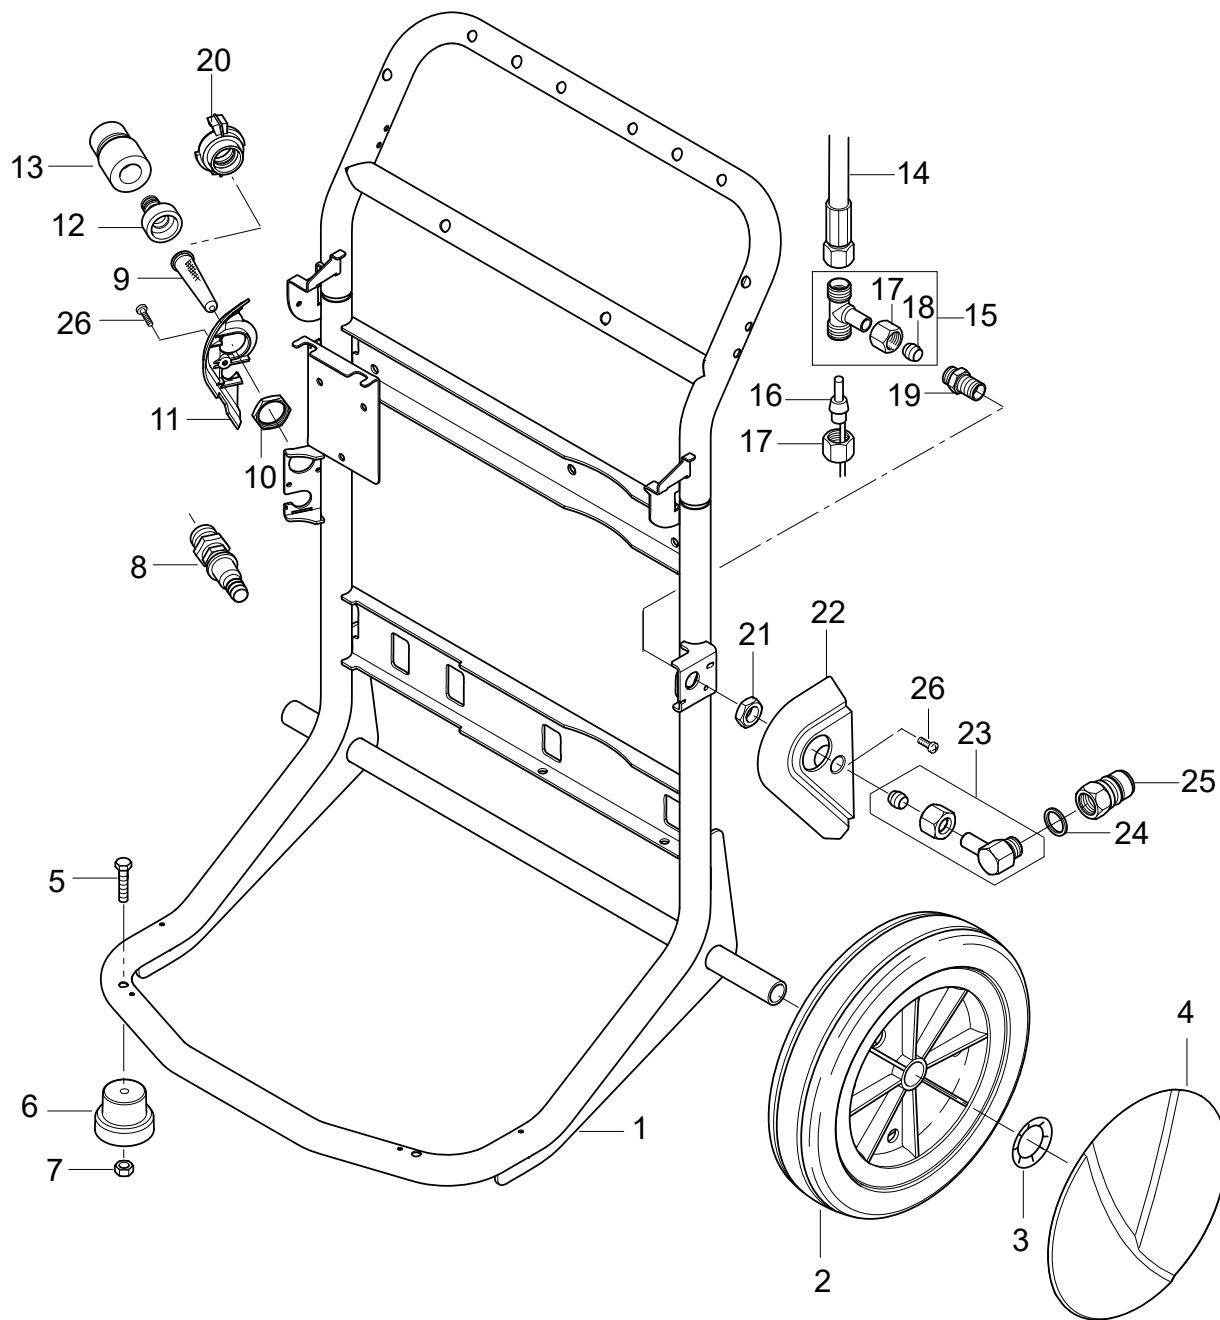

Pos.	Vare-nr	Antal	Beskrivelse	Notes
1	101117742	1	Frame Cpl. NEPTUNE2	
2	6184074	2	Kørehjul	
3	46363	2	Låsering Ø25	
4	301001077	2	Hjulcappe	
5	101117745	2	M8 X 45 ISO 7380 FZB603	
6	101117743	2	Gummifod	
7	61467	2	Møtrik M8	
8	6100937	1	Filterhus	
9	6100941	1	Filter	
10	1800341	1	"Kontramøtrik 3/4"" "	
11	101117679	1	COVER FOR INLET COMP	
12	106404529	1	GARDENA COMPATIBLE MALE 3/4" ACCESSORY	
13	1602945	1	KEW kobling, indiv. gevind 3/4"	
14	101117740	1	Højtryksslange, 295 Mm	
15	101118093	1	T-FITTING M18 X 1.5 THREAD	
16	101117741	1	Temp Sensor With Cable	
17	1081	2	Tilslutningsmøtrik, Galv.	
18	1080	1	Skærring, Galv.	[1]
19	101117744	1	Fitting For Outlet	
20	1718	1	GEKA kobling, indiv. gevind, 3/4"	
21	1803220	1	Kontramøtrik M18X1.5	
22	101117680	1	COVER FOR OUTLET COMP	
23	101117681	1	Angle Fitting Comp	
24	1801075	1	Tætningsskive 3/8"	
25	1600493	1	Ergo højtryksskøbling DN10 3/8" han	
26	1803030	2	Maskinskruer M5X12	

Part Notes:

[1] - PLEASE CONTACT CARWASH DIRECTLY