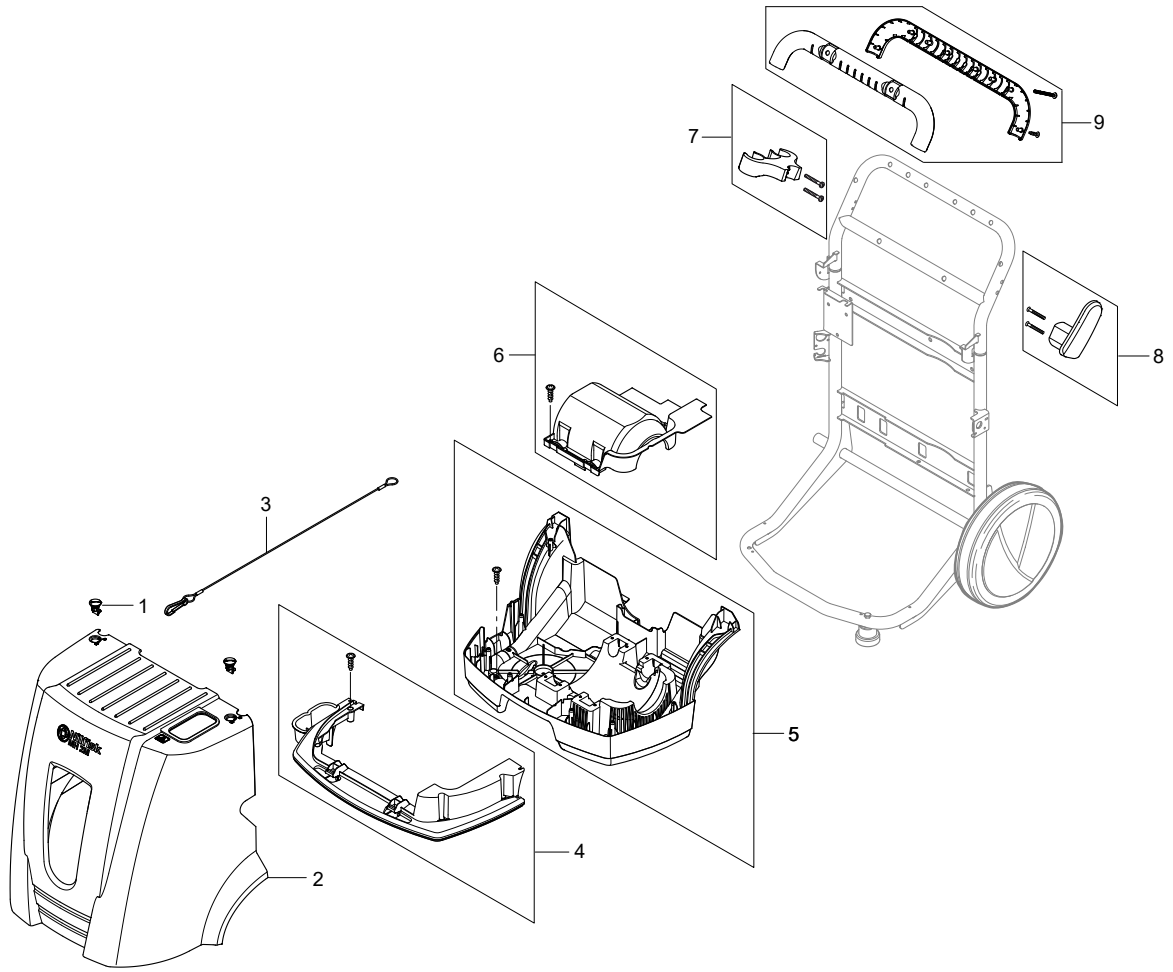

# TABLE OF CONTENTS

---

kabinet .....	1
Frame .....	3
Fueltank and detergent tank .....	5
Water tank .....	7
Motor .....	9
Pump 1 (1ph) .....	11
Pump 2 (3ph) .....	14
Electric box .....	17
Fan .....	20
Distributor, Flow switch .....	22
Burner unit, ignition transformer .....	24
Boiler .....	26
Hose reel .....	28
Default accessories .....	30
Anti-scale .....	32
107145337 - Sandfilter NEPTUNE 1 + 2 .....	34
Recommended Spare Parts .....	36