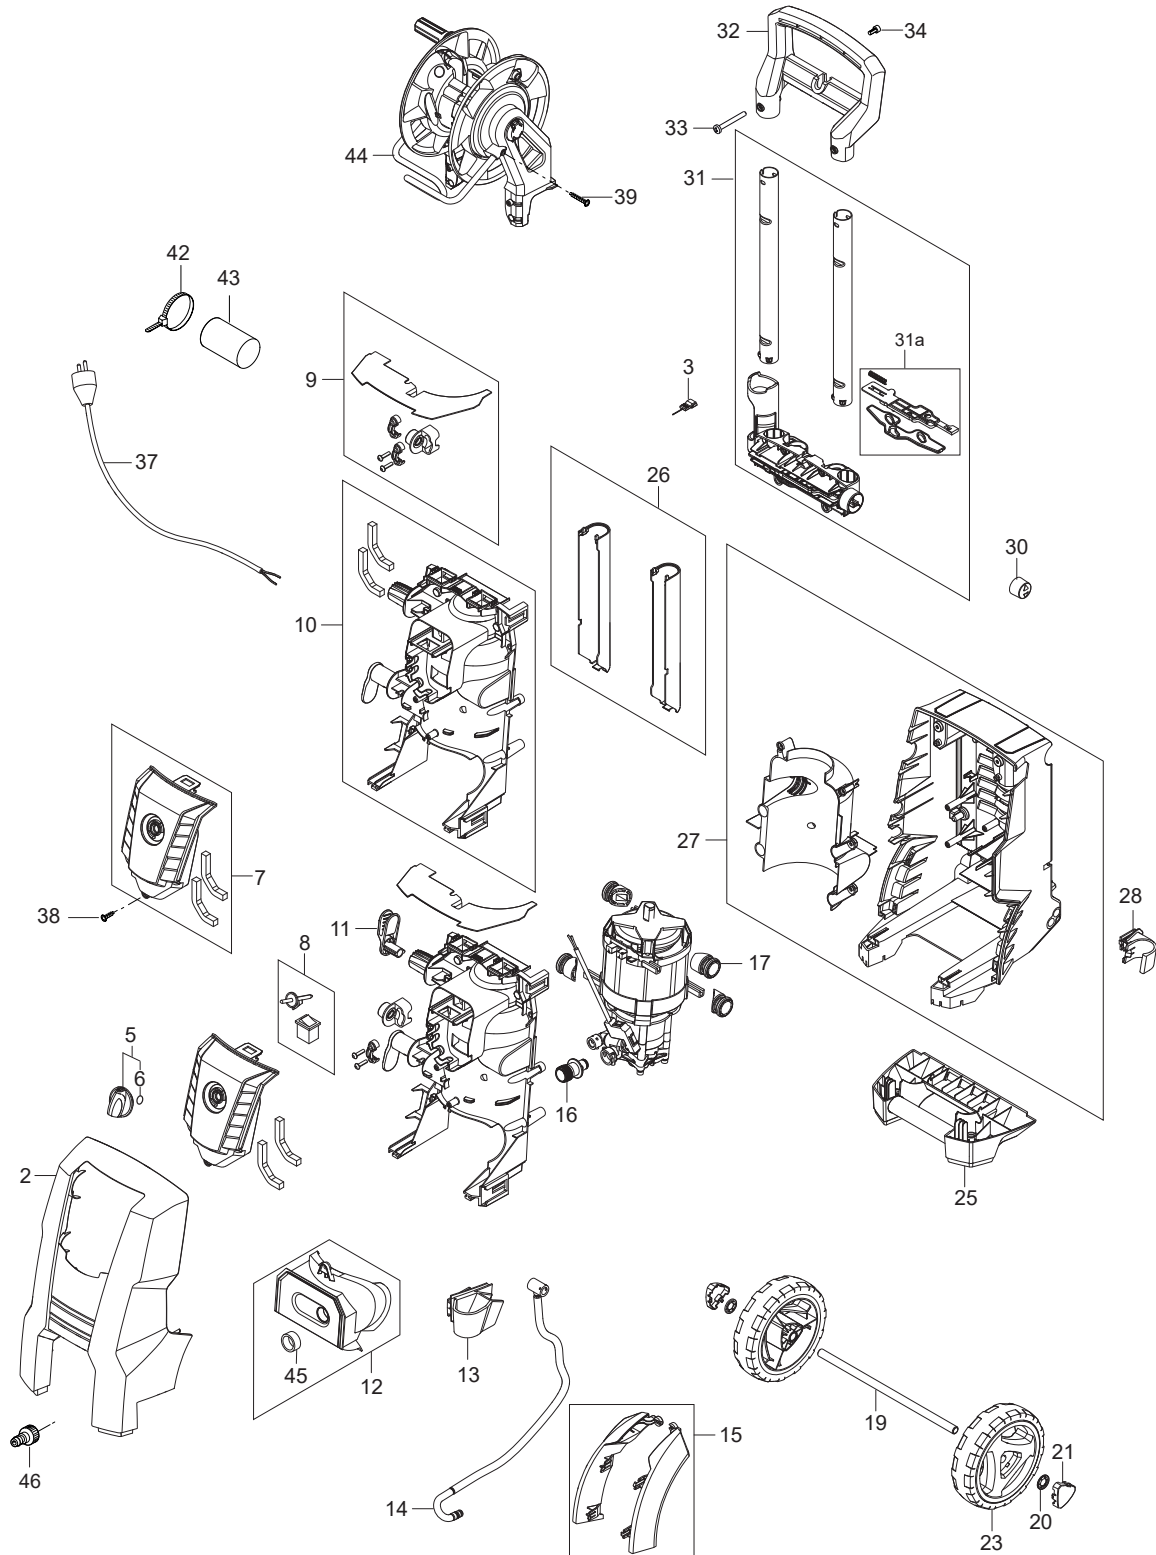

PARTS LIST

2017.06.12

TABLE OF CONTENTS

Overview	1
Hose reel	3
Motor pump	5
Accessories E150.1	7

Pos.	Vare-nr	Antal	Beskrivelse	Notes
2	128500844	1	FRONT CABINET W. PRINT E150.1	
3	6520844	1	Rensenål sort	
5	128500547	1	Drejeknap blå	
6	9868	1	O-ring 10.0X2.5	
7	128500928	1	SWITCH BOX	[1]
8	128500845	1	SWITCH ON/OFF WITH SHAFT	
9	128500508	1	CABLE RELIEF KIT	
10	128500927	1	FRONT STRUCTURAL WITH GASKET	[2]
11	128500549	1	ROTARY CABLE HOOK BLUE	
12	128500551	1	IN/OUTLET COVER KIT BLACK XTRA	
13	128500512	1	LANCE HOLDER	
14	128500846	1	INTERNAL HOSE STEEL XTRA	
15	128500514	1	WHEEL MUDGUARD	
16	128500515	1	Tilgangsstuds	
17	128500604	1	VIBRATION DAMPER	
19	128500517	1	WHEEL AXLE	
20	127440210	1	Låsering	
21	128500552	1	Hjulkapsel	
23	128500553	1	Hjul	
25	128500520	1	Front fod høj	
26	128500521	1	TUBE GUIDES	
27	128500522	1	Cover bag	
28	128500523	1	LANCE HOLDER TOP	
30	128500554	1	HANDLE LOCK BUTTON BLUE	
31	128500931	1	HANDLE TUBE AND ACC STORAGE	
32	128500527	1	Håndtag	
33	128500528	1	NUT FOR HANDLE LOCK	
34	128500529	1	SCREW M4X8 ISO7045 A2-50-H PH	
37	128500847	1	POWER CABLE EU	
38	107141838	33	SCREW K50X18 WN1451 BLACK TORX20	
39	128500595	2	SCREW K50X35 WN1452 BLACK TORX	
42	1814741	1	CABLE TIE	
43	128500848	1	CAPACITOR 35MF	
44		1	Hose reel complete	[3]
45	128500578	1	INLET GASKET	
46	106404529	1	GARDENA COMPATIBLE MALE 3/4" ACCESSORY	
NS	128500562	1	10PCS 4C BOX TO NILFISK E145.3	

Part Notes:

- [1] - If produced before serial number 21136572 (week 50, 2015) then pls. read TSB
TSB-CON-HPW-2016-001-Excellent - Motor cover and Switch box cover update
DE TSB-CON-HPW-2016-001 Excellent Änderung an Motorabdeckung und Schalte...
- [2] - If produced after serial number 21136572 (week 50, 2015)
TSB-CON-HPW-2016-001-Excellent - Motor cover and Switch box cover update
DE TSB-CON-HPW-2016-001 Excellent Änderung an Motorabdeckung und Schalte...
- [3] - Hose reel