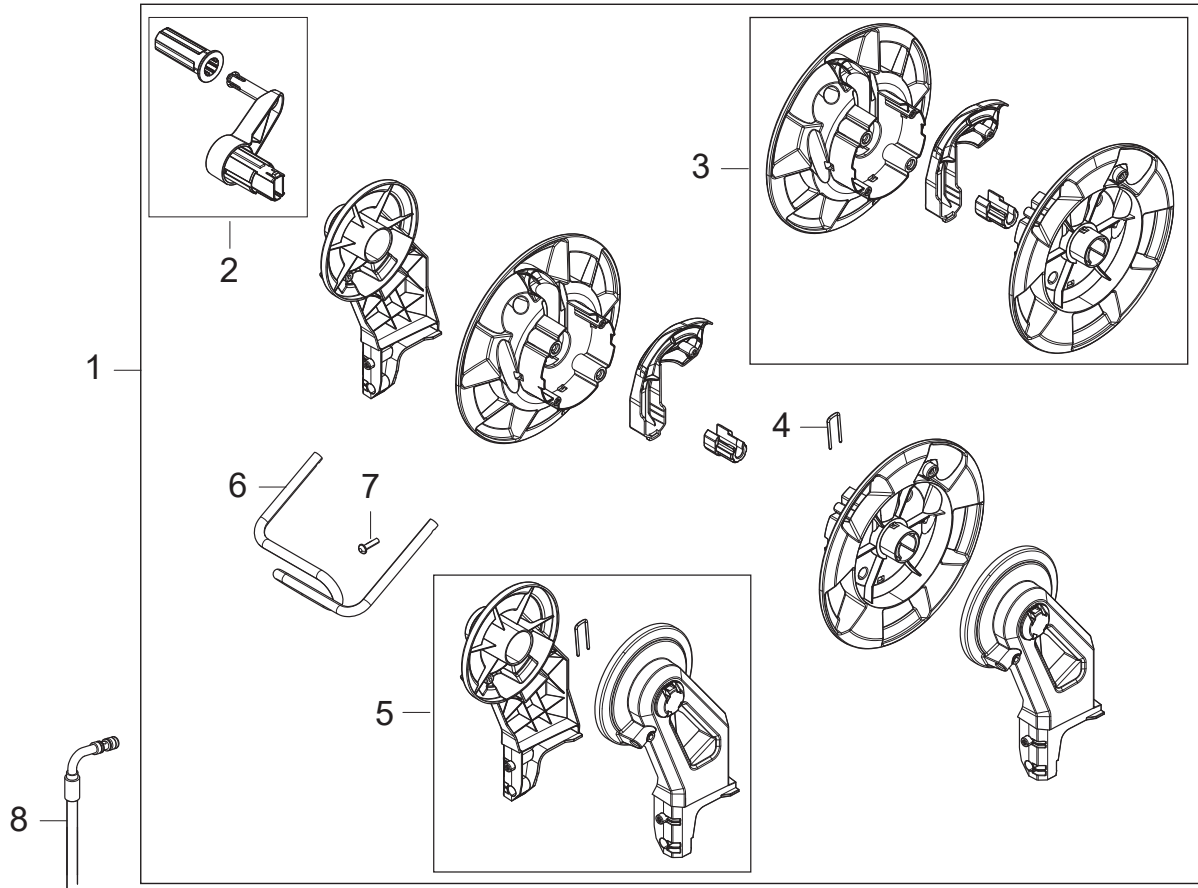

PARTS LIST

2017.06.12

TABLE OF CONTENTS

Overview	1
Hose reel	3
Motor pump	5
Accessories E150.1	7

Pos.	Vare-nr	Antal	Beskrivelse	Notes
2	128500844	1	FRONT CABINET W. PRINT E150.1	
3	6520844	1	Rensenål sort	
5	128500547	1	Drejeknap blå	
6	9868	1	O-ring 10.0X2.5	
7	128500928	1	SWITCH BOX	[1]
8	128500845	1	SWITCH ON/OFF WITH SHAFT	
9	128500508	1	CABLE RELIEF KIT	
10	128500927	1	FRONT STRUCTURAL WITH GASKET	[2]
11	128500549	1	ROTARY CABLE HOOK BLUE	
12	128500551	1	IN/OUTLET COVER KIT BLACK XTRA	
13	128500512	1	LANCE HOLDER	
14	128500846	1	INTERNAL HOSE STEEL XTRA	
15	128500514	1	WHEEL MUDGUARD	
16	128500515	1	Tilgangsstuds	
17	128500604	1	VIBRATION DAMPER	
19	128500517	1	WHEEL AXLE	
20	127440210	1	Låsering	
21	128500552	1	Hjulkapsel	
23	128500553	1	Hjul	
25	128500520	1	Front fod høj	
26	128500521	1	TUBE GUIDES	
27	128500522	1	Cover bag	
28	128500523	1	LANCE HOLDER TOP	
30	128500554	1	HANDLE LOCK BUTTON BLUE	
31	128500931	1	HANDLE TUBE AND ACC STORAGE	
32	128500527	1	Håndtag	
33	128500528	1	NUT FOR HANDLE LOCK	
34	128500529	1	SCREW M4X8 ISO7045 A2-50-H PH	
37	128500847	1	POWER CABLE EU	
38	107141838	33	SCREW K50X18 WN1451 BLACK TORX20	
39	128500595	2	SCREW K50X35 WN1452 BLACK TORX	
42	1814741	1	CABLE TIE	
43	128500848	1	CAPACITOR 35MF	
44		1	Hose reel complete	[3]
45	128500578	1	INLET GASKET	
46	106404529	1	GARDENA COMPATIBLE MALE 3/4" ACCESSORY	
NS	128500562	1	10PCS 4C BOX TO NILFISK E145.3	

Part Notes:

- [1] - If produced before serial number 21136572 (week 50, 2015) then pls. read TSB
TSB-CON-HPW-2016-001-Excellent - Motor cover and Switch box cover update
DE TSB-CON-HPW-2016-001 Excellent Änderung an Motorabdeckung und Schalte...
- [2] - If produced after serial number 21136572 (week 50, 2015)
TSB-CON-HPW-2016-001-Excellent - Motor cover and Switch box cover update
DE TSB-CON-HPW-2016-001 Excellent Änderung an Motorabdeckung und Schalte...
- [3] - Hose reel