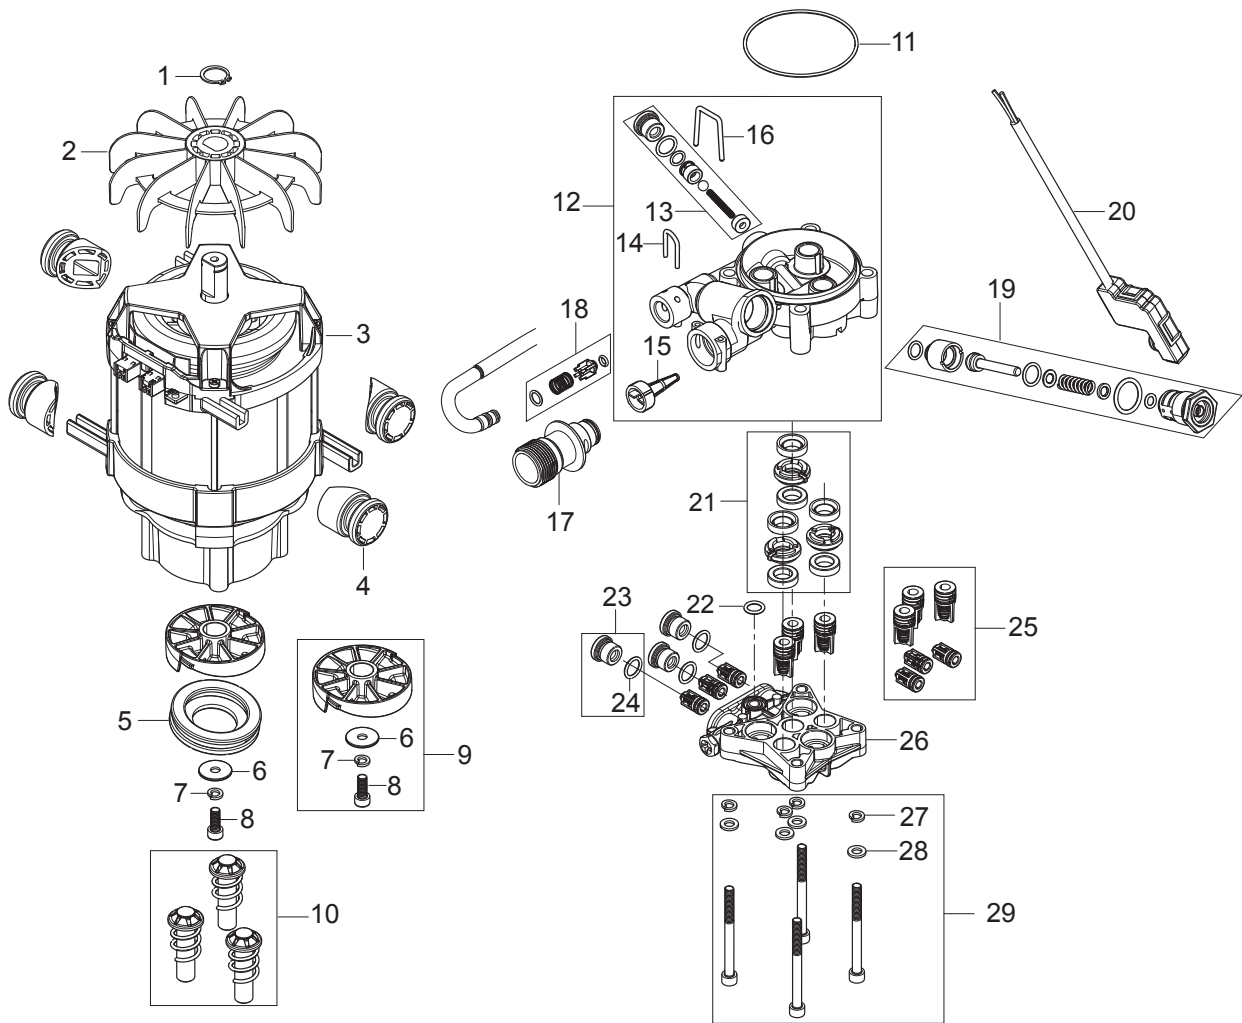

Pos.	Vare-nr	Antal	Beskrivelse	Notes
1	127500051	1	LOCK RING	
2	127500040	1	Ventilatorvinge	
3	128500849	1	MOTOR 230V/50HZ 2.3KW	
4	128500604	4	VIBRATION DAMPER	
5	128500605	1	THRUST BALL BEARING	
6	127130066	1	Spændeskive Ø22XØ6.4X1.5	
7	127500050	1	SPRING WASHER	
8	128500608	1	SCREW M6X16 10.9 FZB ISO4762	
9	128500615	1	WOBBLE DISC KIT 10.7 DEG	
10	128500616	1	PISTON COMPLETE KIT 3PCS	
11	127440078	1	o-ring 72x2	
12	128500618	1	CYLINDERBLOCK KIT W.EASY START	
13	128500619	1	Easy start kit	
14	128500620	1	U-PIN OUTLET	
15	128500195	1	Tilgangsfilter	
16	128500675	1	U-PIN INLET	
17	128500515	1	Tilgangsstuds	
18	128500624	1	Kontraventil	
19	128500850	1	Start/stop ventil d2.95	
20	128500628	1	Microswitch boks komplet	
21	127440081	1	Thrust Collar Water Kit	
22	128500630	1	O-RING 10.0X2.2 NBR 90	
23	128500851	3	PRESSURE VALVE PLUG KIT	
24	127440085	3	O-Ring 11.7X2.0 Sh90	
25	128500855	1	INLET OUTLET VALVE 6PCS	
26	128500633	1	CYLINDE HEAD R CYLINDER HEAD	
27	127500029	4	WASHER	
28	127500050	4	SPRING WASHER	
29	127500071	1	SCREW M6X70 DIN 912 4PCS