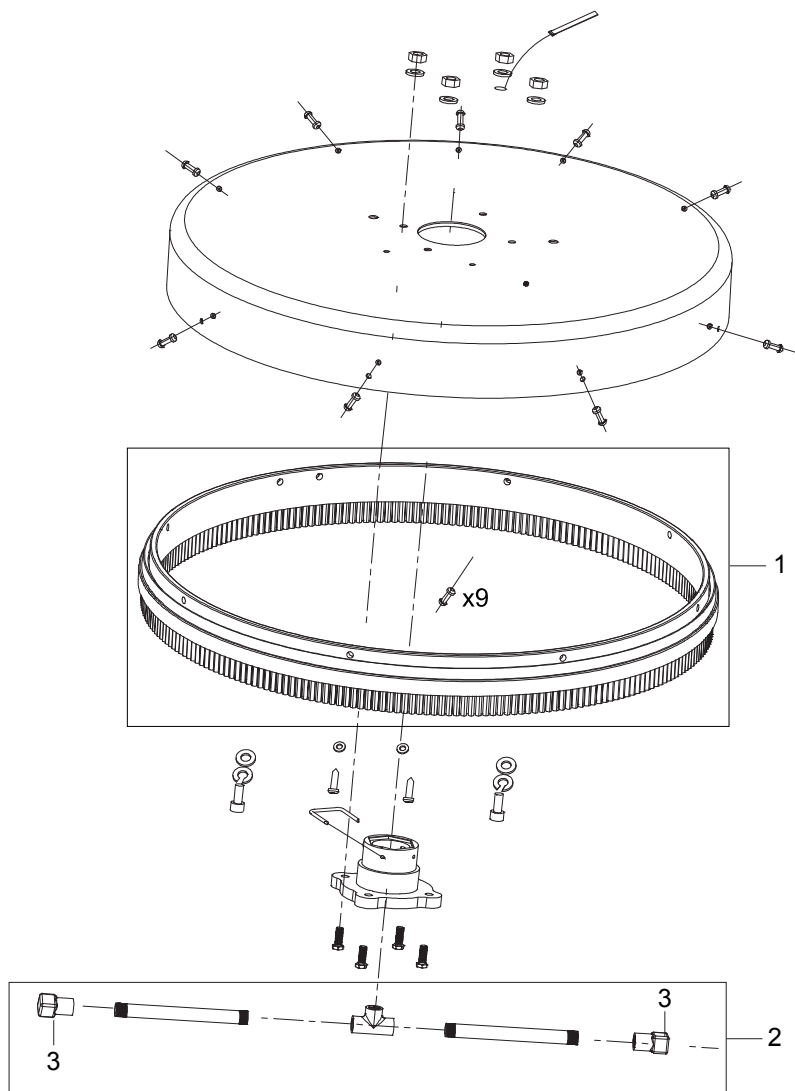

Pos.	Vare-nr	Antal	Beskrivelse	Notes
0	106403158	1	HydroScrub S500 Ø500 uden dyser	
1	31001142	1	BRISTLE FITURE S500	
2	31001141	1	NOZZLE SWIVEL ARM 500	
3	31001135	2	NOZZLE HOLDER