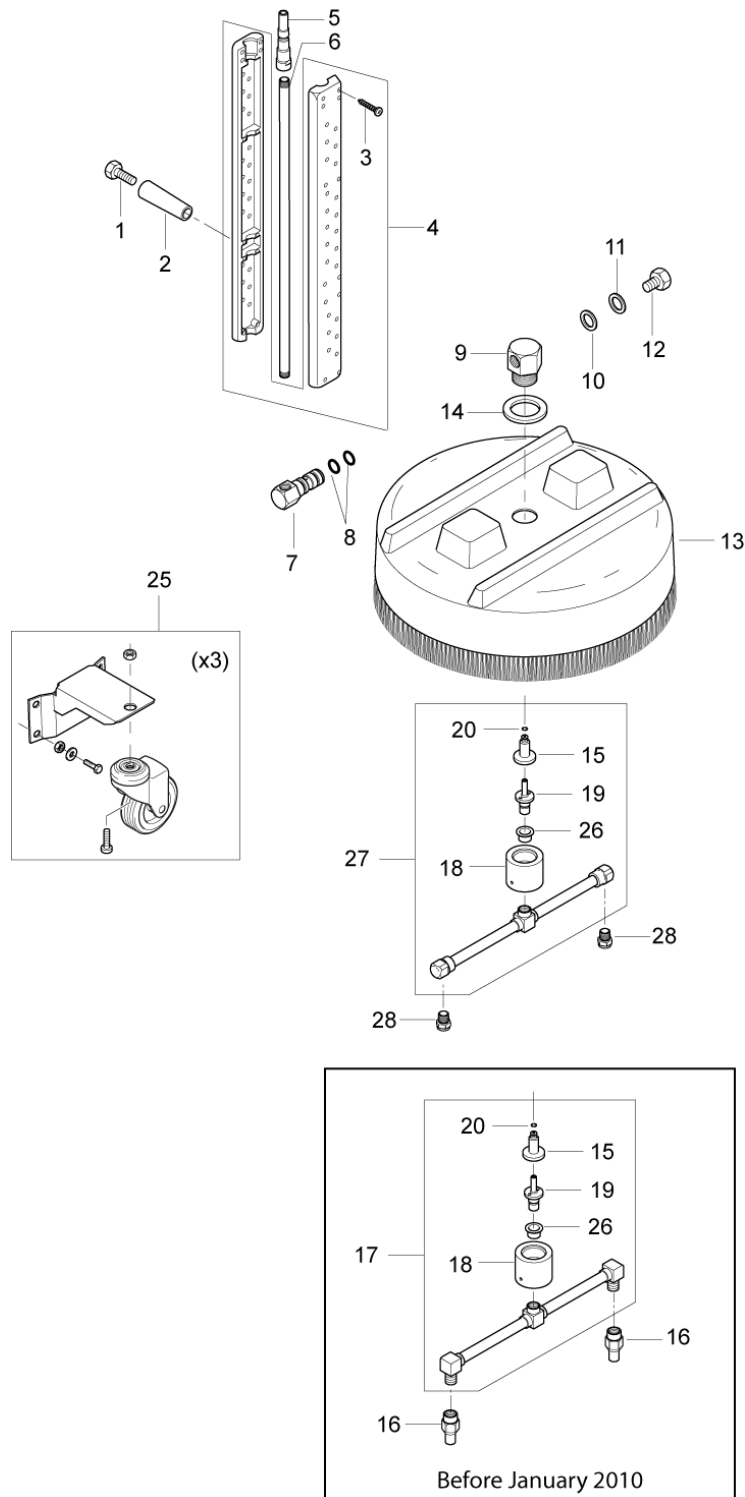

Pos.	Vare-nr	Antal	Beskrivelse	Notes
0-	106411310	1	POWERSCRUB P300	[1]
1	1812361	1	BOLT M8X30	[2]
2	4000014	1	Tværgreb	
3	101814698	12	Skruer	
4	1118009	1	Rep. sæt til spulerør	
5	1609325	1	KEW stiknippel 1/4"	
6	2400109	1	Tilgangsør Ø13 x 2 x 372 mm	[3]
7	6411902	1	INLET	[2]
8	3004346	2	O-Ring	[3]
9	6411904	1	Rotorelement	[2]
10	6411903	1	Skive Pom	[2]
11	6411917	1	Skive Ø22X11,2X2	[2]
12	1814703	1	BOLT M10X10	[2]
13	6411758	1	CABINET COMPL. POWER SCRUB 300	[2]
14	6411926	1	Skive	[2]
15	106402603	1	Leje	[2]
16	2802655	2	Tornado dyse 2503 Indv.	[4]
16	2802651	2	Tornado dyse 2504 indiv.	[5]
17		1	Up to 18th. Jan. 2010	[6]
18	106402606	1	Møtrik	[2]
19	106402605	1	Rotor	[2]
20	3004108	1	O-ring 5,28X1,78 Nitril 90 Sh	
25	106411314	1	Hjulsæt For Powerscrub	[2]
26	106402604	1	Leje	[2]
27	106408165	1	ROTOR ARM COMPL. P300	[7]
28	101119738	1	Tornado Plus dyse 1/8" 0400 Metalgrå	[8]
28	101117695	1	Tornado Plus dyse 1/8" 0300 Mørk orange	[8]
28	101117692	1	Tornado Plus dyse 1/8" 0275 Mørk brun	[8]

Part Notes:

- [1] - Buy HydroScrub P300 P and P300 H
  CLOSED WHEN STOCK EMPTY
- [2] - CLOSED WHEN STOCK EMPTY
- [3] - GUARANTEE DATE EXPIRED
- [4] - Up to 18th. Jan. 2010
  GUARANTEE DATE EXPIRED
- [5] - Up to 18th. Jan. 2010
  STOCK COVERS GUARANTEE
- [6] - Up to 18th. Jan. 2010
- [7] - From 18th Jan. 2010
  CLOSED WHEN STOCK EMPTY
- [8] - From 18th Jan. 2010