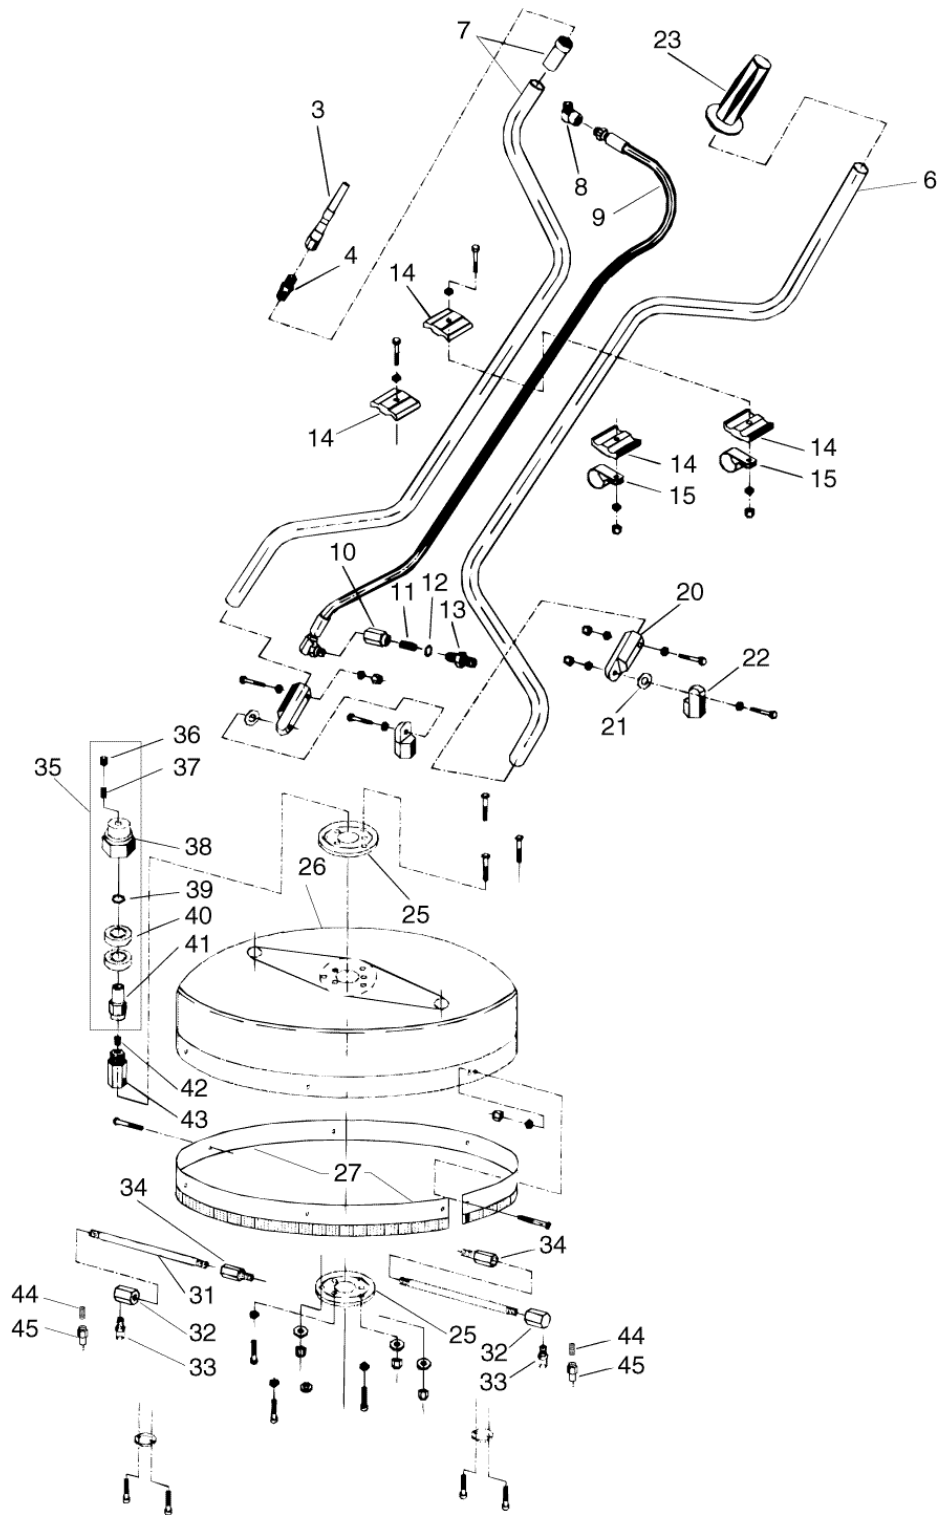

Pos.	Vare-nr	Antal	Beskrivelse	Notes
0	8000010	1	HYDROSCRUB HEAVY DUTY	
0	8000000	1	HYDROSCRUB STANDARD	
3	1609325	1	KEW stiknippel 1/4"	
4	8000011	1	SPACER	[1]
6	8000112	1	HANDLE . LEFT	[1]
7	8000018	1	HANDLE W.ADAPTER	[1]
8	8000001	1	ELBOW. HYDROSCRUB	[2]
9	8000002	1	HIGH PRESSURE HOSE	[2]
10	8000019	1	FILTER HOUSING	[1]
11	8000003	1	FILTER. HYDROSCRUB	[3]
12	8000004	1	O-RING	[3]
13	8000020	1	FILTER ADAPTER	[1]
14	8000021	4	HANDLE BRACKET	[3]
15	8000022	2	HOSE CLAMP	[3]
20	8000023	2	UPPER HINGE	[1]
21	8000024	2	TEFLON WASHER	[1]
22	8000025	2	HINGE LOWER	[4]
23	8000026	1	HANDLE GRIP	[1]
25	8000027	2	WASHER	[3]
26	8000028	1	COVER	[1]
27	8000014	1	Børsteholder med børste	[2]
31	8001981	1	SPRAY ARM ASSEMBLED	[5]
31	8000006	2	SPRAY ARM HYDROSCRUB	[2]
32	8000029	2	NOZZLE ELBOW	[6]
33	8000007	2	Dyse 03	[7]
33	8000008	2	NOZZLE 04. HYDRO SCRUB	[2]
34	8000038	3	SPRAY BAR FITTING	[3]
35	8001982-M	1	SWIVEL ASSY NEW STYLE	[5]
35	8001982-M	1	SWIVEL ASSY NEW STYLE	[8]
36	8000030	1	PLUG PIPE 1/8 NPT ALLEN BRASS	[9]
37	8000031	1	PRIMARY ORIFICE	[8]
38	8000032	1		[10]
38	8001983	1		[11]
39	8000033	1	RETAINING RING	[3]
40	8000034	2	BEARING	[1]
41	8000035	1	BEARING CARRIER	[4]
42	8000036	2	SECONDARY ORIFICE	[4]
43	8000037	1	DRIVE SNOOT	[1]
44	8002940	1	REDUCTION PIECE	[12]
45	2802651	1	Tornado dyse 2504 indiv.	[13]

Part Notes:

- [1] - ACCESSORIES OUTPHASED 2002
- [2] - GUARANTEE DATE EXPIRED
- [3] - HYDROSCRUB OUTPHASED 2002
- [4] - CLOSED BY VENDOR
- [5] - From 02.05.00
  ACCESSORIES OUTPHASED 2002
- [6] - Std.
  HYDROSCRUB OUTPHASED 2002
- [7] - Std.
  GUARANTEE DATE EXPIRED
- [8] - Until 01.05.00
  ACCESSORIES OUTPHASED 2002
- [9] - MACHINE EXP 04/04.NO REPL
- [10] - Until 01.05.00
- [11] - From 02.05.00
- [12] - Heavy duty
  ACCESSORIES OUTPHASED 2002
- [13] - Heavy duty
  STOCK COVERS GUARANTEE