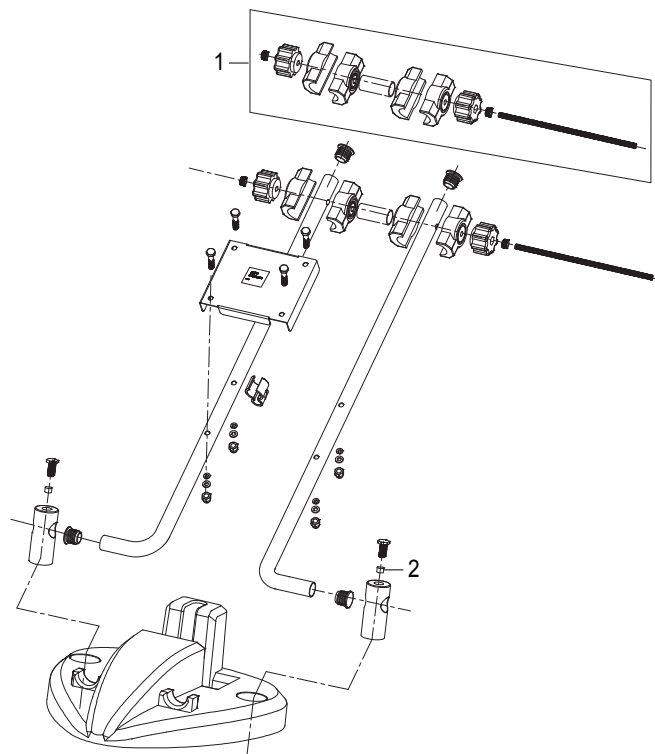

Pos.	Vare-nr	Antal	Beskrivelse	Notes
0	106403157	1	HydroScrub P400 uden dyser	
0	106403158	1	HydroScrub S500 Ø500 uden dyser	
0	106403159	1	HydroScrub P500 M med hjul uden dyser	
1	31001145	1	FIXTURE FOR HANDLE	
2	31001146	2	VIBRATION DAMPER