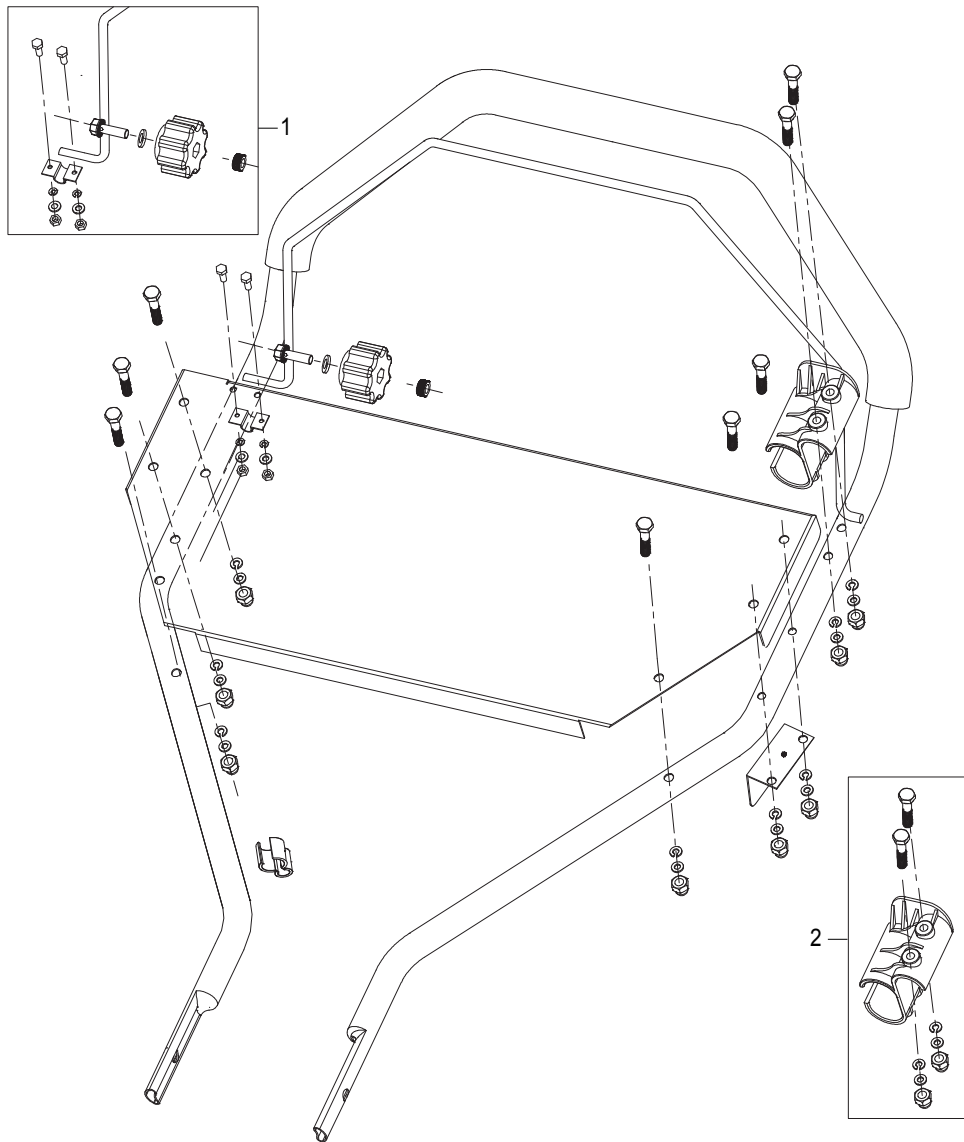

Pos.	Vare-nr	Antal	Beskrivelse	Notes
0	106403159	1	HydroScrub P500 M med hjul uden dyser	
0	106403158	1	HydroScrub S500 Ø500 uden dyser	
0	106403157	1	HydroScrub P400 uden dyser	
1	31001143	1	ACTIVATION BRACKET INCL. CABLE HOLDER	
2	31001144	1	HOSE HOOK