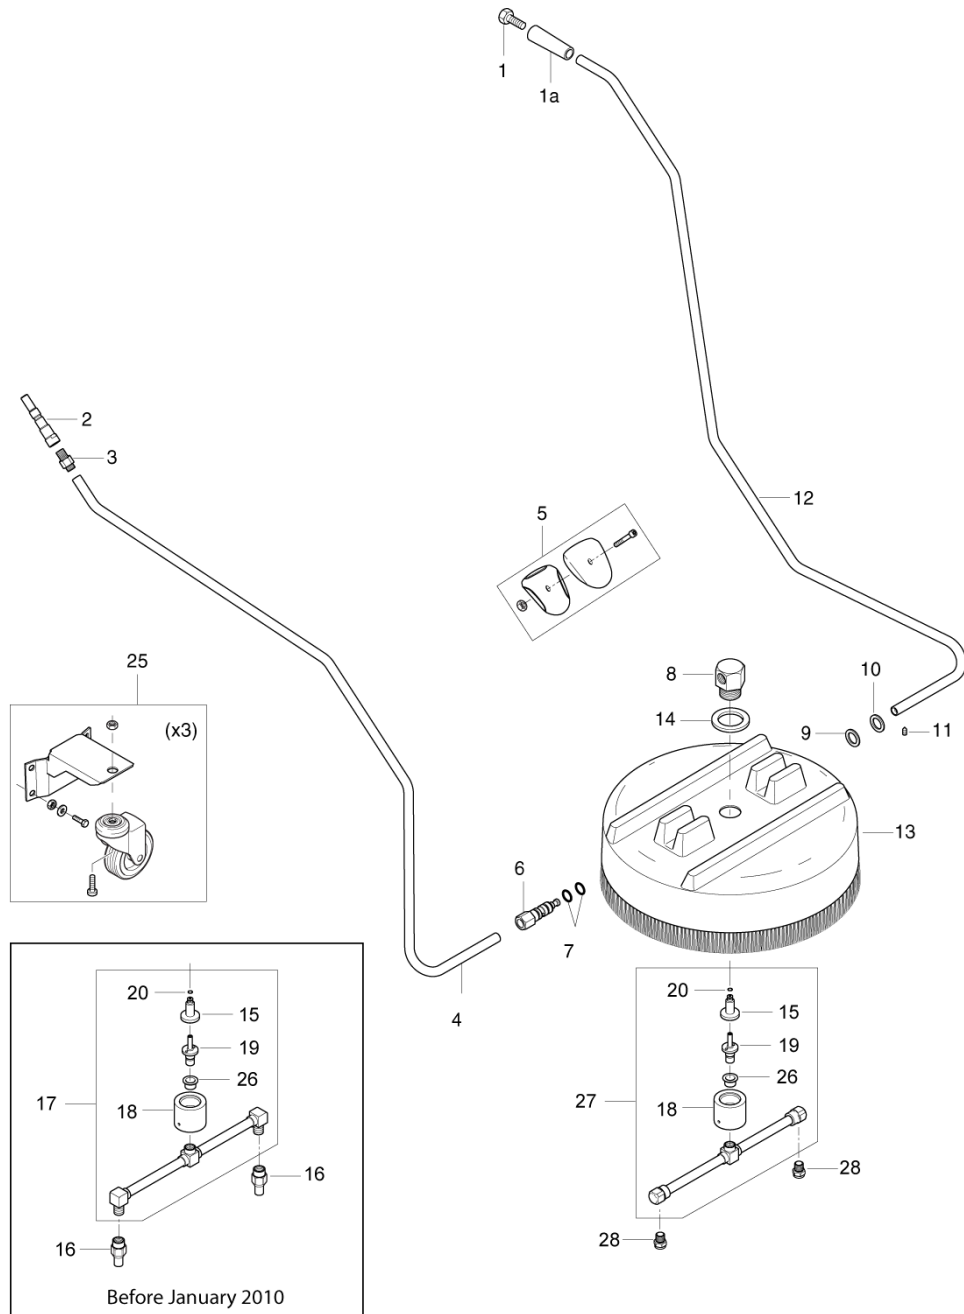

Pos.	Vare-nr	Antal	Beskrivelse	Notes
0-	106411311	1	Power Scrub P400	[1]
1	1809961	1	Sætskrue M8X35 Din 558 Rf	
1A	4000014	1	Tværgreb	
2	1609325	1	KEW stiknippel 1/4"	
3	6400664	1	Afstandsstykke	
4	6411913	1	TUBE LEFT	[2]
5	6411749	1	SUPPORT COMPL.	[3]
6	6411916	1	Inlet For Rotorhead	[3]
7	3004346	2	O-Ring	[2]
8	6411904	1	Rotorelement	[3]
9	6411903	1	Skive Pom	[3]
10	6411917	1	Skive Ø22X11,2X2	[3]
11	1814701	1	Pinolskrue	[3]
12	6411914	1	TUBE RIGHT	[3]
13	6411759	1	Kabinet Power Scrub 400	[3]
14	6411926	1	Skive	[3]
15	106402603	1	Leje	[3]
16	2802651	2	Tornado dyse 2504 indiv.	[4]
16	2802655	2	Tornado dyse 2503 Indv.	[5]
17		1	Up to 18th. Jan. 2010	[6]
18	106402606	1	Møtrik	[3]
19	106402605	1	Rotor	[3]
20	3004108	1	O-ring 5,28X1,78 Nitril 90 Sh	
25	106411314	1	Hjulsæt For Powerscrub	[3]
26	106402604	1	Leje	[3]
27	106408166	1	Rotor Arm Compl. P400	[7]
28	101117692	1	Tornado Plus dyse 1/8" 0275 Mørk brun	[8]
28	101119738	1	Tornado Plus dyse 1/8" 0400 Metalgrå	[8]
28	101117695	1	Tornado Plus dyse 1/8" 0300 Mørk orange	[8]

Part Notes:

- [1] - buy HydroScrub P300 P and P300 H
  CLOSED WHEN STOCK EMPTY
- [2] - GUARANTEE DATE EXPIRED
- [3] - CLOSED WHEN STOCK EMPTY
- [4] - Up to 18th. Jan. 2010
  STOCK COVERS GUARANTEE
- [5] - Up to 18th. Jan. 2010
  GUARANTEE DATE EXPIRED
- [6] - Up to 18th. Jan. 2010
- [7] - From 18th Jan. 2010
  CLOSED WHEN STOCK EMPTY
- [8] - From 18th Jan. 2010