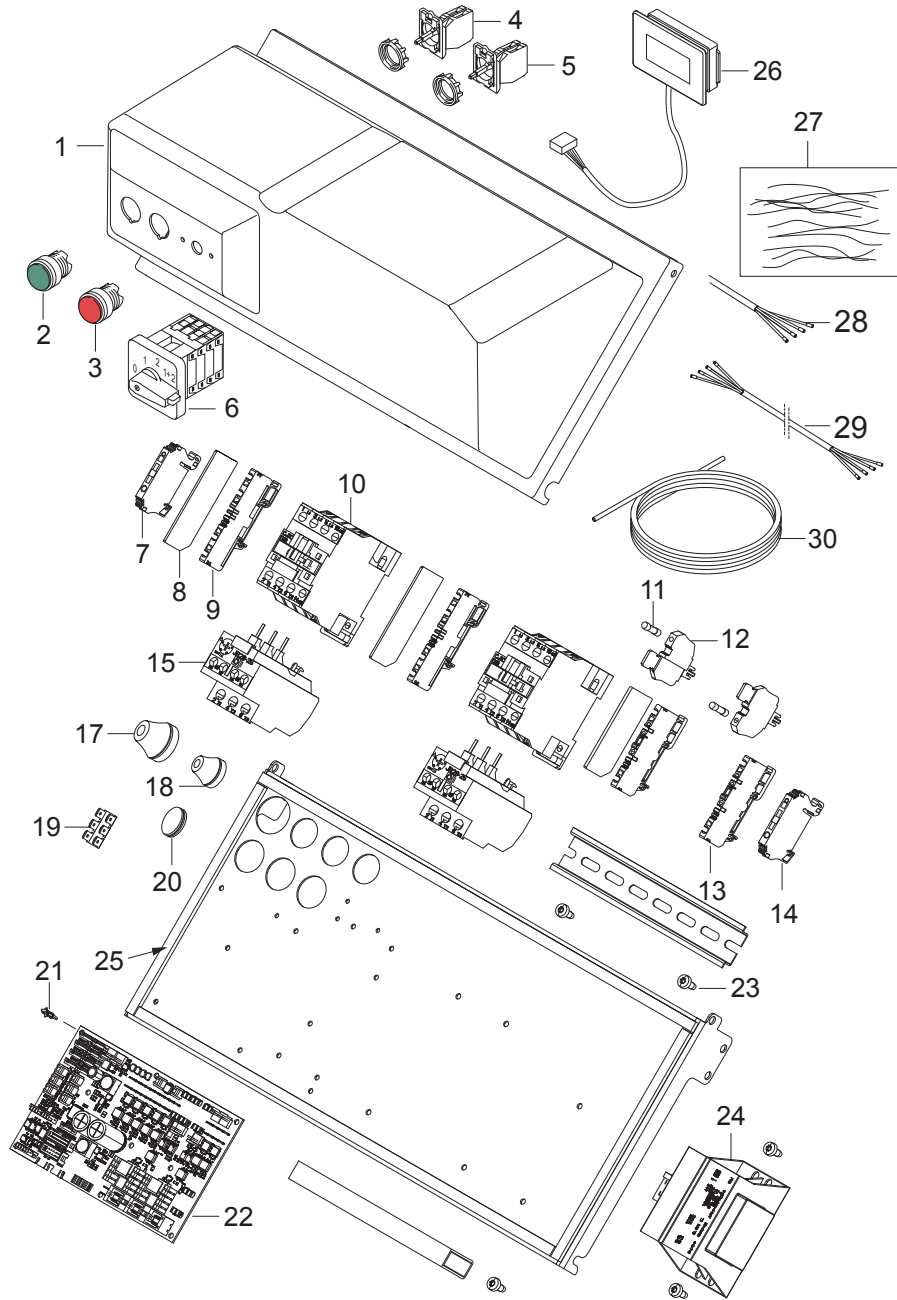

Pos.	Vare-nr	Antal	Beskrivelse	Notes
1	107307319	1	E-BOX COVER UNO/DUO	
2	103821823	1	Lampekontakt, Grøn	
3	103821824	1	Signal Light Atteachment, Red	
4	103821825	1	Lampekontakt, Krop-Slutte	
5	103821826	1	Lampekontakt, Krop-Bryde	
6	103821838	1	Omskifter Duo	
7	107307325	1	END PLATE PAP 2.5/4/4AN	
8	107307321	3	END PLATE PAP - PTR 2.5/4	
9	107307324	2	TERMINAL BLOCK PDU 2.5/4/4AN	
10	103822306	2	Contactora Cjx2-D18-B7 24V	[1]
10	103822313	2	Contactora 12-25A 50/60Hz 24V	[2]
10	103822317	1	Contactora Cjx2-D32-B7 24V	[3]
12	107307322	2	FUSE PLUG - SIHA 3/G20 - PTR 2.5/4	
11	107307323	2	FUSE D5X20 0.63A T 250V	
13	107318227	2	TEST TERMINAL PUSH-IN P-SER. PTR 2.5/4	
14	107318193	2	END BRACKET FOR DIN-RAIL	
15	103822327	2	Relæ 12-18 Amp	[4]
15	103822328	2	Thermal Relay 17-25Amp	[4]
15	103822329	2	Thermal Relay 23-32Amp	[4]
17	3803798	1	Pakdåse Tet 14-20C	
18	3803780	3	Pakdåse Tet 10-14C	
19	107307326	1	EARTH CONNECTOR 6 PIN	
20	107307317	1	DIAPHRAGM GROMMENTS D30/D20.5	
21	107307320	8	MINIATURE DOUBLE LOCKING. 7MM/3.5MM	
22	101118236	1	PCBA NEO PLATFORM 13 SC KIT	[5]
23	107141690	6	SCREW M5X12 DIN7985 TORX TAPTITE	
24	107307331	1	TRAF0 40VA PR 230-400-440.SEC1+2 24VAC	
25	107307330	1	DAFACELL 4X8MM ADHESIVE	
26	107307329	1	PCBA HOUR COUNTER DISPLAY	
27	101118167	1	VARIOUS WIRES KIT FOR E-BOX UNO 400/3/50	
27	101118168	1	VARIOUS WIRES KIT FOR E-BOX UNO L 400/3/	
27	101118169	1	VARIOUS WIRES KIT FOR E-BOX UNO 440/3/60	
27	101118170	1	VARIOUS WIRES KIT FOR E-BOX DUO 400/3/50	
27	101118171	1	VARIOUS WIRES KIT FOR E-BOX DUO 440/3/60	
28		1	Power cord H07RN-F 4G2.5	
28		1	Power cord H07RN-F 4G6	
28		1	Power cord H07RN-F 4G10	
29	101118172	1	MOTORCABLES KIT SC UNO/DUO NA5/NA6/C3	
29	101118179	1	MOTORCABLES KIT FOR SC UNO/DUO NA6+	[6]
30	31001016	1	REMOTE/JUNCTION BOX CABLE 25 M	

Part Notes:

1. [1] - Uno 5M-200/1050, Uno 6P-170/1610, Uno 7P-180/1200, Duo 6P-170/3220, Duo 7P-180/2400
2. [2] - Uno 8P-200/1900, Uno 8P-160/2500, Duo 8P-200/3800, Duo 8P-160/5000
3. [3] - Option 230/3/50 conversion kit
4. [4] - TSB-PPW-2015-009 SC UNO_DUO Thermal Relay Setting
   DE TSB-PPW-2015-009 SC UNO DUO Einstellung thermischer Motorschutzschalt...
5. [5] - TSB-PPW-2015-010 SC DUO 7P Installation Instruction for NEW Circuit Board
   DE TSB-PPW-2015-010 SC DUO 7P Installationsanleitung für die neue NEO St...
   TSB-PPW-2016-001 Remote Control failure on SC UNO_DUO
6. TSB-PPW-2017-007 SC UNO_SC DUO new circuit board 101118236
   DE TSB-PPW-2017-007 SC UNO SC DUO neue Platine 101118236
7. [6] - SC 8P