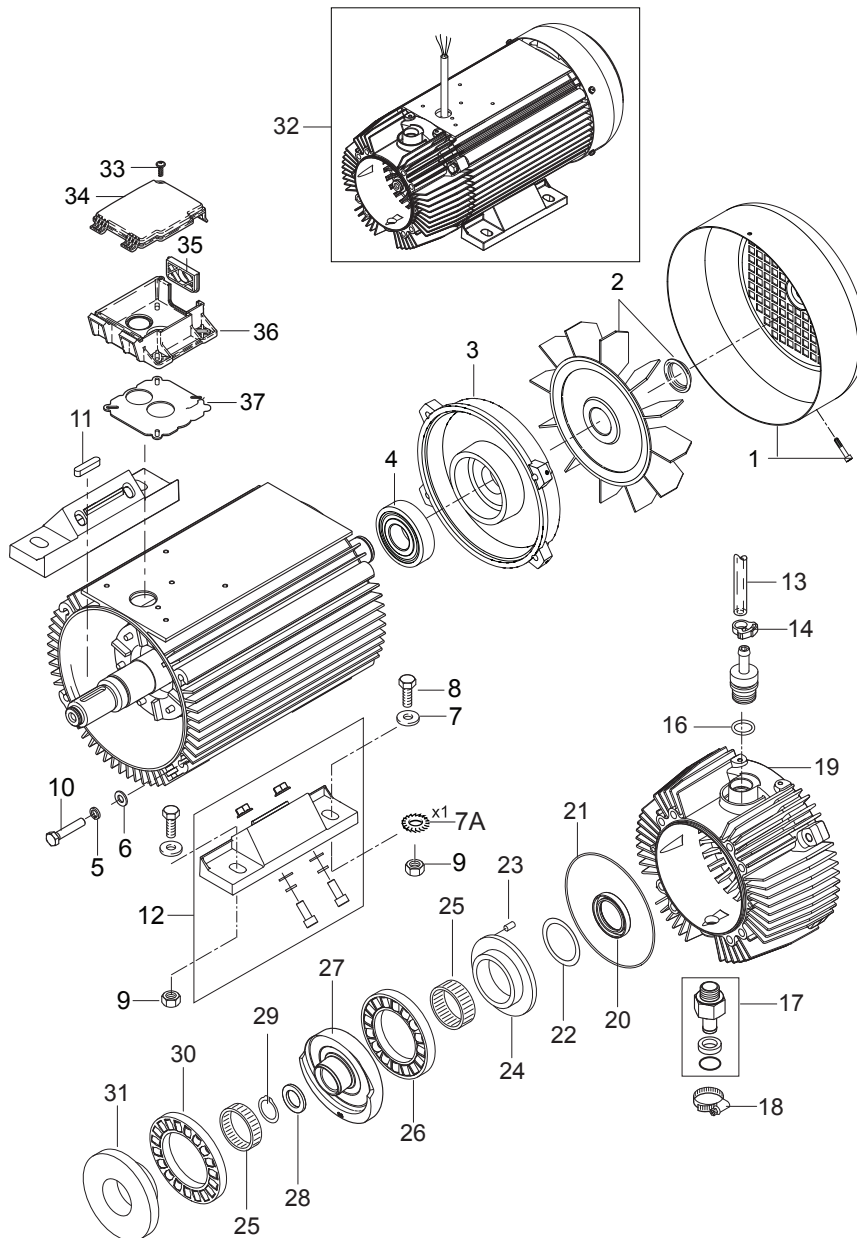

Pos.	Vare-nr	Antal	Beskrivelse	Notes
0	5218433	1	Pumpeolie ISO 150 (1 liter)	
1	107144126	1	FAN COVER RF	
2	107144125	1	FAN W LOCK RING RF	
3	31000148	1	Rear Bearing Cover Rf	
4	31000149	1	Leje, Rf	
5	2798	6	LOCK WASHER 8	
6	2762	8	Skive	
7	107307315	7	PLAIN WASHER 10.5X22X1.25	
7A	107140931	1	TOOTHED WASHER M10 SS	[1]
7A	10204	1	SERRATED LOCK WASHER A10	
8	8927	4	HEXAGON HEAD CAP SCREW M10X 35 ISO 4017	
9	1800465	4	Møtrik M10	
9	1802966	4	Nut Hex M10 A2 DIN 934	[1]
10	6863	8	SCREW M8X35	
11	107140880	1	KEY 6X6X32 A DIN 6885	
12	106408249	2	FEET FOR MOTOR	[2]
13	106408241	1	Slange 2M PVC 1/4" transparent	
14	107307356	1	HOSE CLIP D10/D12	
16	107140882	1	O-RING 15.0 X 3.0 SMS 1586 NBR70	
17	101118175	1	DRAIN PLUG W/MAGNET KIT NA6	
18	1805100	1	Spændebånd 8-20 Mm	
19	101118067	1	FRONT BEARING COVER CPL.	
20	3001146	1	Olietætningsring	
21	106408215	1	O-RING 126.71 X 1.78 NBR 72	
22	6100995	1	Skive	
23	6100996	1	Styrestift	
24	107120703	1	Lejeskive	
25	3200656	2	Nåleleje Ina K 40X46X17	
26	3200615	1	Rulleleje	
27	106408213	1	WOBBLE DISC POLISHED 7.05DEG	
28	106408204	1	WASHER D32 x D20.1 x 3 STEEL	
29	1802057	1	Circlip external 20x1.2 Spring steel, bl	
30	106408206	1	CYL. ROLLER BEARING K81 212-TV AX. D11	
31	106408207	1	BEARING TRACK THRUST	
32	106408202	1	MOTOR 7.5KW. 3X230/400-220/440	
33	10028	1	Skruer	
34	301000782	1	Dæksel	
35	17106	1	Indsats	
36	301000781	1	Elkasse	
37	301000845	1	GASKET FOR ELECTRIC BOX 100.50X114X1MM N	

Part Notes:

- [1] - Stainless steel
- [2] - TSB-PPW-2016-020 SC UNO-DUO 6P Motor bracket bolts can loosen
  DE TSB-PPW-2016-020 SC UNO-DUO 6P Motorhalterungsschrauben können sich l...