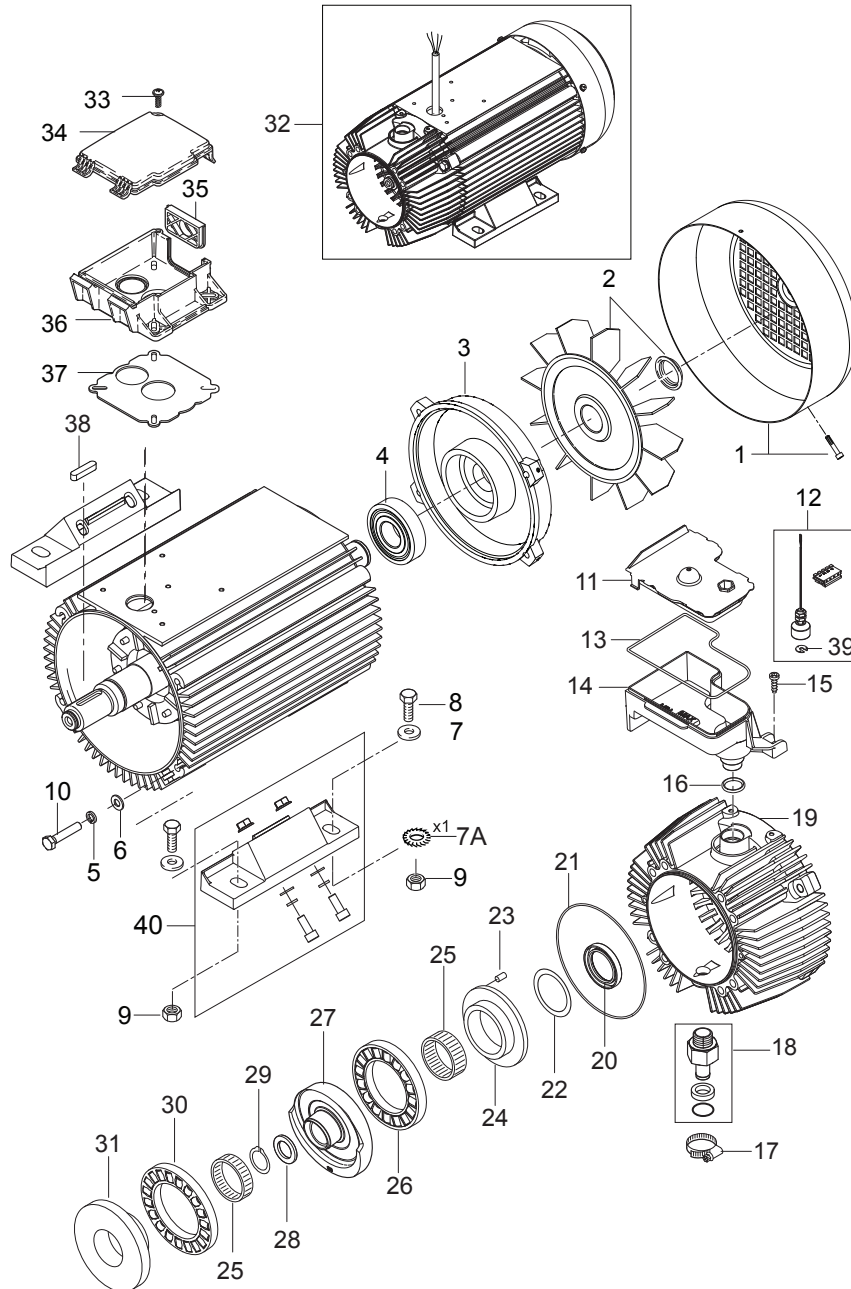

Pos.	Vare-nr	Antal	Beskrivelse	Notes
0	5218433	1	Pumpeolie ISO 150 (1 liter)	
1	107144126	1	FAN COVER RF	
2	107144125	1	FAN W LOCK RING RF	
3	31000148	1	Rear Bearing Cover Rf	
4	31000149	1	Leje, Rf	
5	2798	8	LOCK WASHER 8	
6	2762	8	Skive	
7	107307315	4	PLAIN WASHER 10.5X22X1.25	
7A	107140931	1	TOOTHED WASHER M10 SS	[1]
7A	10204	1	SERRATED LOCK WASHER A10	
8	8927	4	HEXAGON HEAD CAP SCREW M10X 35 ISO 4017	
9	1800465	4	Møtrik M10	
9	1802966	4	Nut Hex M10 A2 DIN 934	[1]
10	6863	8	SCREW M8X35	
11	107140877	1	OIL CONTAINER TOP	
12	101118173	1	OIL SENSOR W/PLUG KIT	[2]
13	101406054	1	Sponge Rubber Ø4 L 1M	
14	107140879	1	OIL CONTAINER BOTTOM	
15	107140881	1	SCREW M5X12 DIN 7985 TORX	
16	107140882	1	O-RING 15.0 X 3.0 SMS 1586 NBR70	
17	1805100	1	Spændebånd 8-20 Mm	
18	101118175	1	DRAIN PLUG W/MAGNET KIT NA6	
19	101118067	1	FRONT BEARING COVER CPL.	
20	3001146	1	Olietætningsring	
21	106408215	1	O-RING 126.71 X 1.78 NBR 72	
22	6100995	1	Skive	
23	6100996	1	Styrestift	
24	107120703	1	Lejeskive	
25	3200656	2	Nåleleje Ina K 40X46X17	
26	3200615	1	Rulleleje	
27	106408213	1	WOBBLE DISC POLISHED 7.05DEG	
28	106408204	1	WASHER D32 x D20.1 x 3 STEEL	
29	1802057	1	Circlip external 20x1.2 Spring steel, bl	
30	106408206	1	CYL. ROLLER BEARING K81 212-TV AX. D11	
31	106408207	1	BEARING TRACK THRUST	
32	106408202	1	MOTOR 7.5KW. 3X230/400-220/440	
33	10028	1	Skruer	
34	301000782	1	Dæksel	
35	17106	1	Indsats	
36	301000781	1	Elkasse	
37	301000845	1	GASKET FOR ELECTRIC BOX 100.50X114X1MM N	
38	107140880	1	KEY 6X6X32 A DIN 6885	
39	107142593	1	HOLDING WASHER PE	[3]
40	106408249	2	FEET FOR MOTOR	[4]

Part Notes:

- [1] - Stainless steel
- [2] - MI 107309166 JST Connector
- [3] - TSB-PPW-2016-017 Locking ring for oil level switch falling off
- [4] - TSB-PPW-2016-020 SC UNO-DUO 6P Motor bracket bolts can loosen