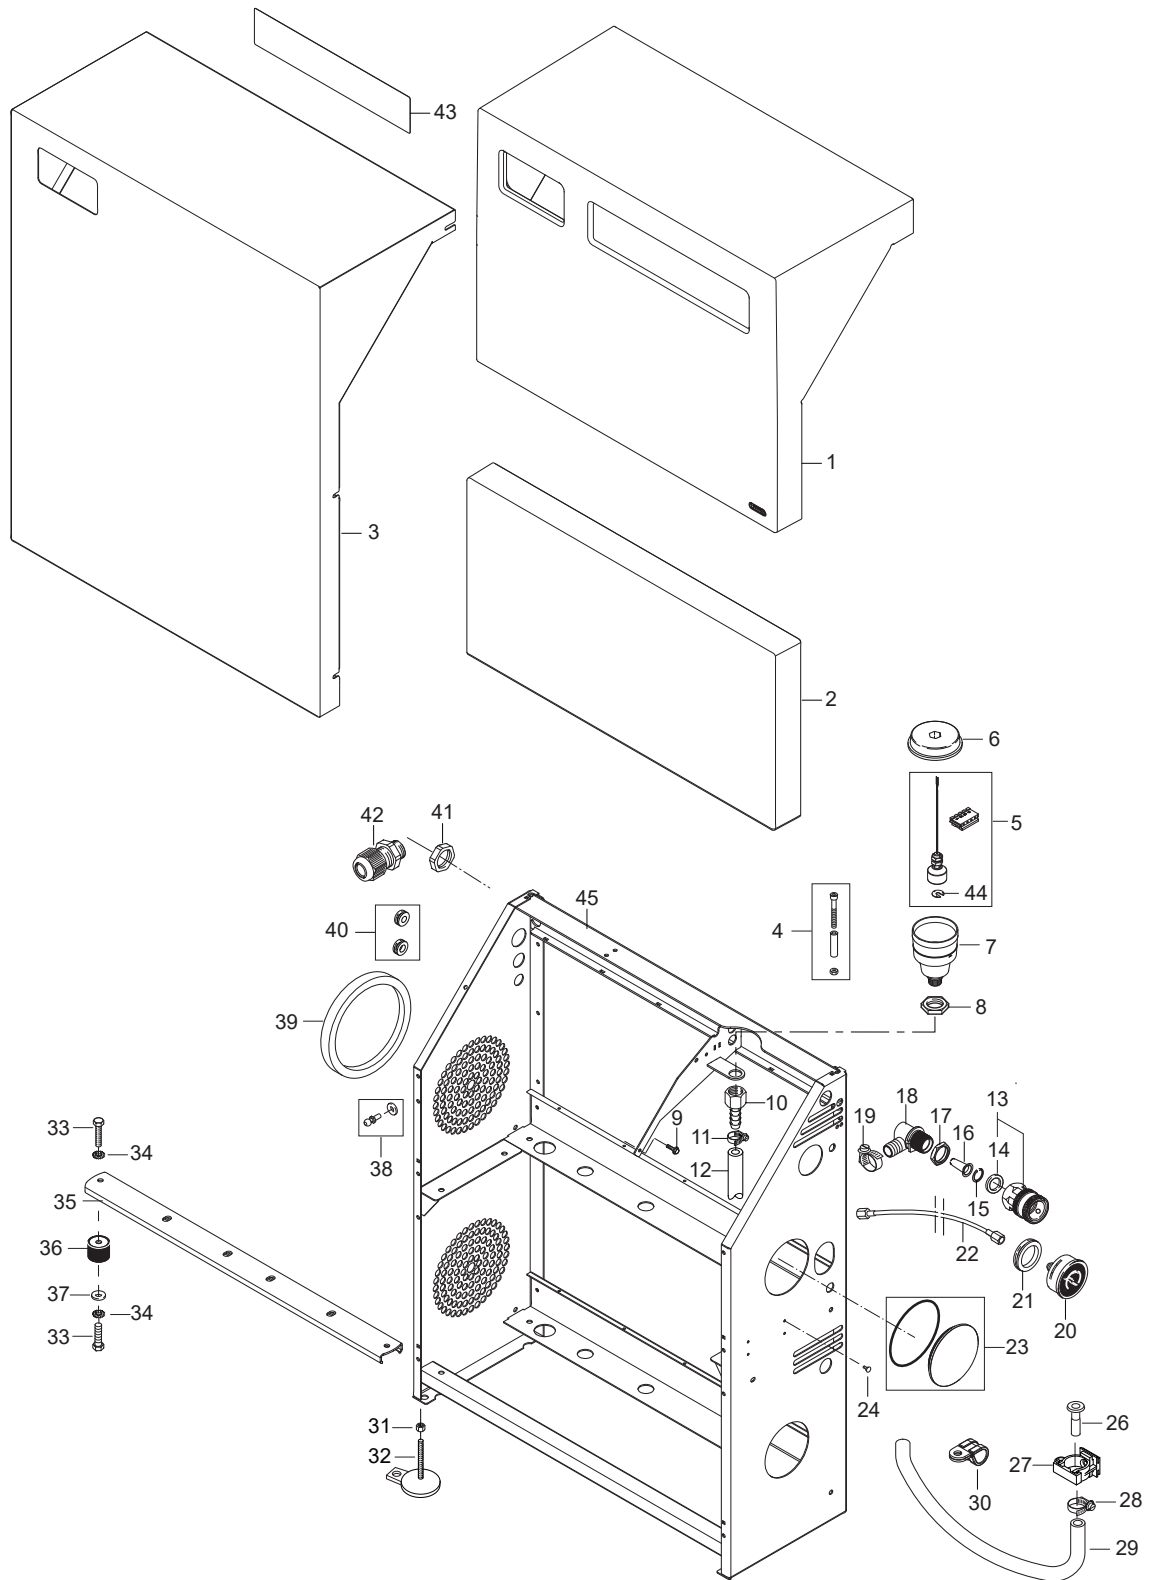

PARTS LIST

2017.07.31

TABLE OF CONTENTS

Overview_DUO.....	1
Electric box_DUO.....	3
UPPER Motor.....	5
LOWER Motor.....	7
Water break tank.....	9
Cylinder head.....	11
UPPER Unloader PA.....	13
LOWER unloader PA.....	15
Default accessories.....	17
2x detergent.....	19
Coin box.....	21
Water inlet security.....	23
Low water cutoff.....	25
Pressure relief.....	27
Accessory Storage Kit.....	29