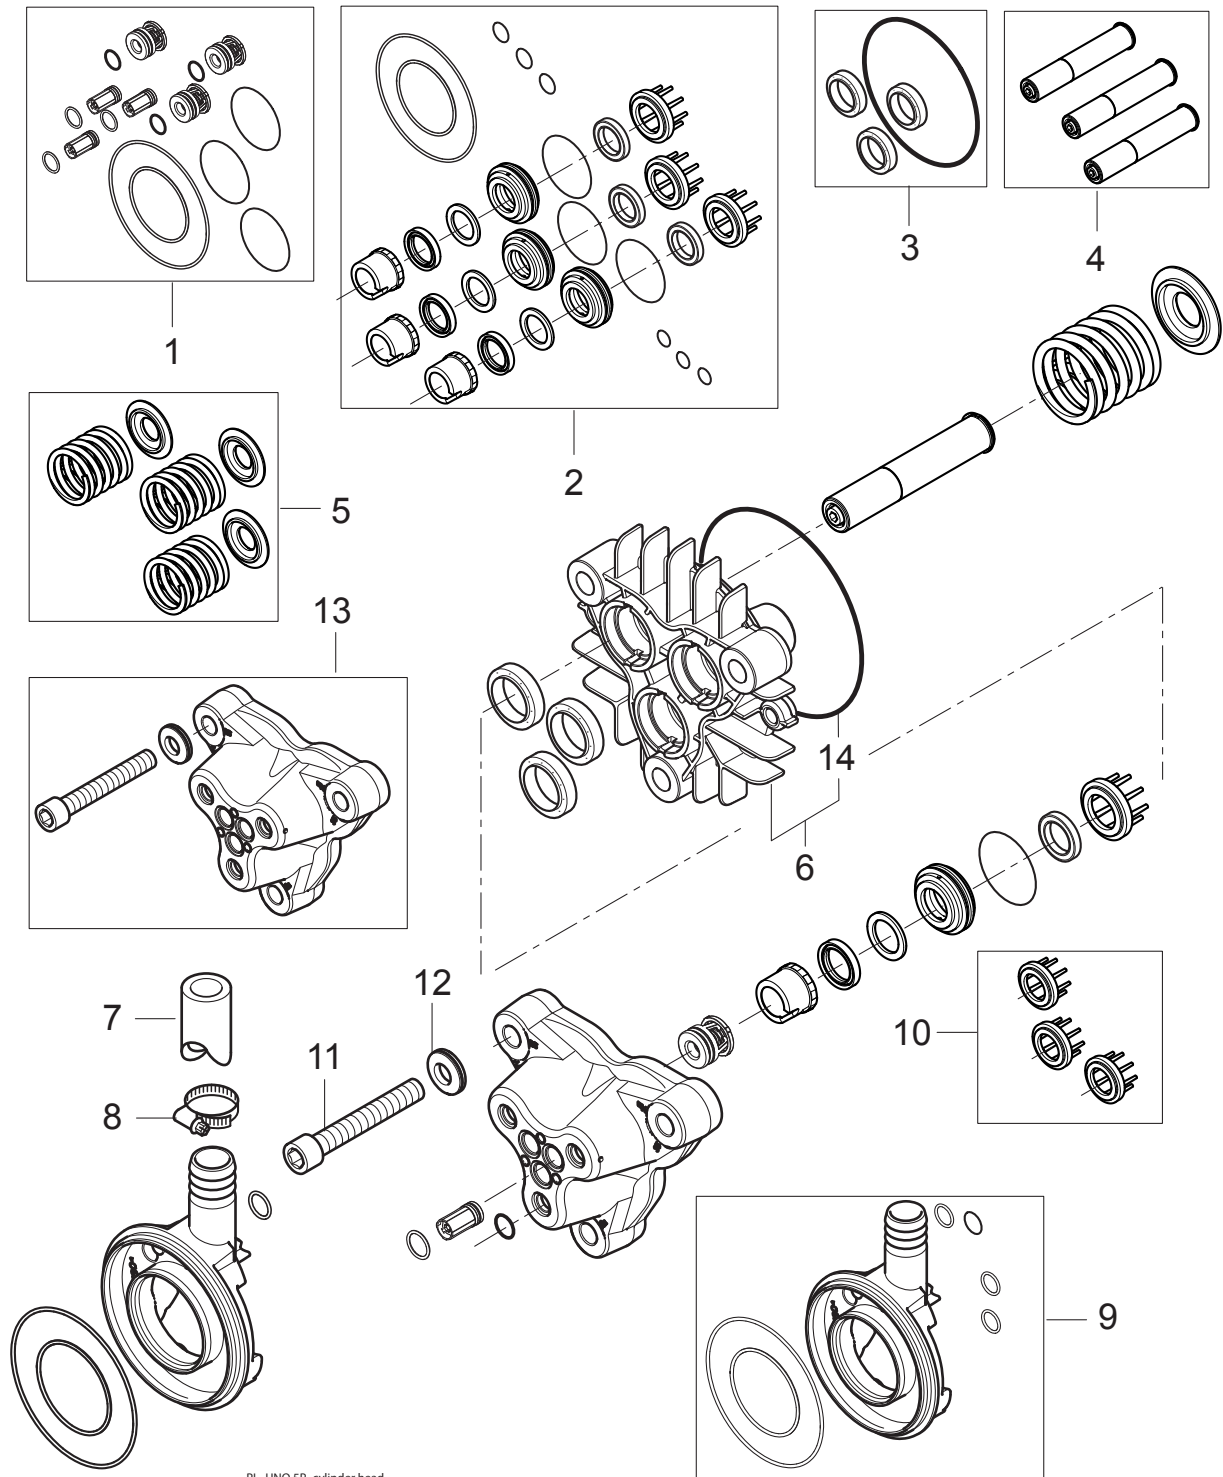

PL_UNO SP_cylinder head

Pos.	Vare-nr	Antal	Beskrivelse	Notes
1	101118121	1	VALVE KIT - NA5	
2	101118123	1	WATER SEAL KIT W/NEW SUPPORT RING - NA5	
3	107144102	1	Oliemanchet Kit - Na5	
4	101118239	1	PISTON KIT - NA5.2	
5	107144104	1	Fjeder Kit - Na5	
6	107141983	1	CYLINDER BLOCK W/O-RING NA5.2	
7	107307337	1	HOSE 3/4INCH GREY MULTIFLEX AIR 20	
8	8298	2	Spændebånd	
9	101118078	1	WATER INLET KIT FOR NA5	
10	107140919	1	SUPPORT RING NA5 SPARE	
11	107141968	3	CYL.SCREW M12X80 WITH NORDLOCK WASHER	
12	107141969	3	WASHER NLX12SP ?12.5X?19.5X3.5MM	
13	107141985	1	CYLINDER HEAD NA5.2 W. SCREWS WASHERS	
14	107141512	1	O-RING D114 X D1.78 NBR 72