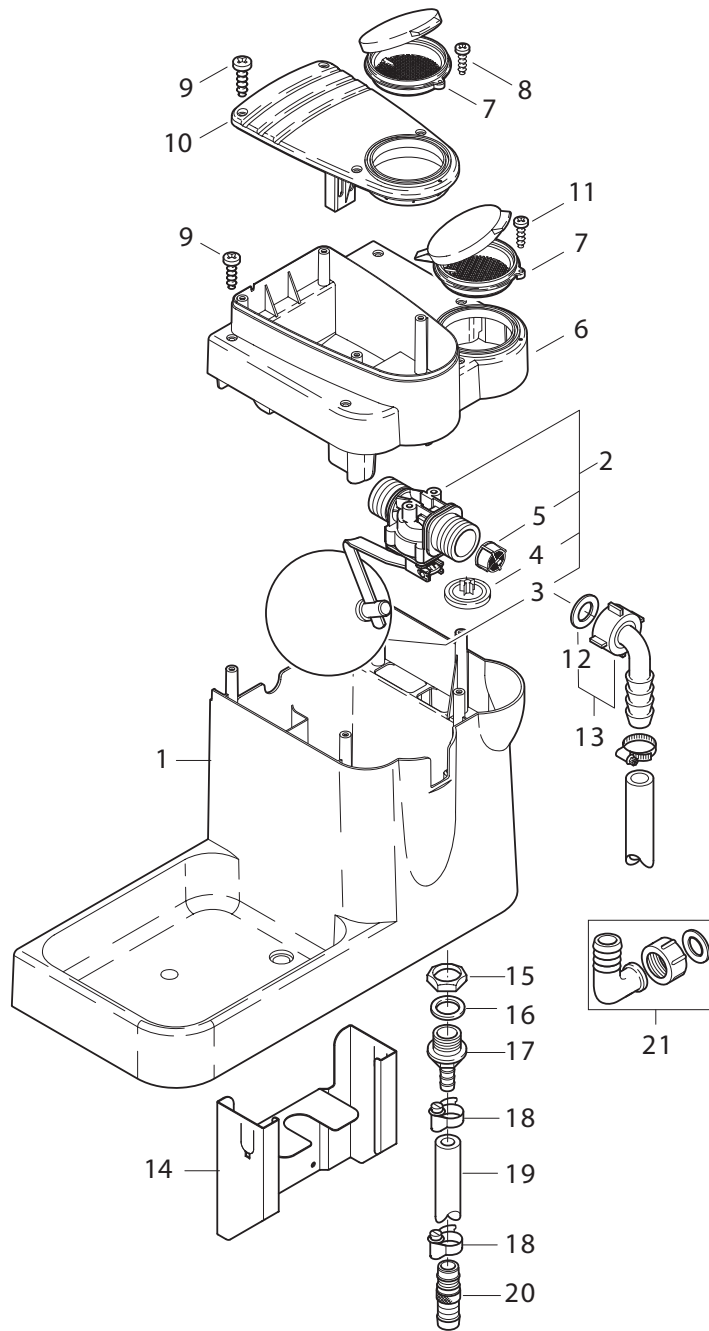

Pos.	Vare-nr	Antal	Beskrivelse	Notes
0	107371020	1	Vandtank med svømmerventil 40 l/min	
1	301001762	1	Vandtank	
2	43127	1	Float Valve	
3	11418	1	Float Ball	
4	33999	1	MEMBRANE	
5	33998	1	Filter	
6	301000562	1	Anti Kalk Tank	
7	301000561	2	Dæksel	
8	5606	1	Metal Skrue	
9	909100138	9	Skrue	
10	301000560	1	Låg Anti Kalk Tank	
11	18086	1	Metal Skrue	
12	15587	1	Pakning	
13	5613	1	Slangestuds	
14	107305050	1	SUPPORT FOR WATER TANK	
15	1800341	1	"Kontramøtrik 3/4" " "	
16	2377	1	Packing Ring 27X38X2 It	
17	101609406	1	HOSE TAIL 19MM X3/4	
18	1810191	1	Spændebånd 13-27 A4 (SS)	
19	4808847	1	"Blå Armeret Slange 3/4" " "	
20	1600659	1	KEW kobling slange-ende 3/4" han	
21	106268101	1	HOSE COUPLING W/UNION NUT AND GASKET