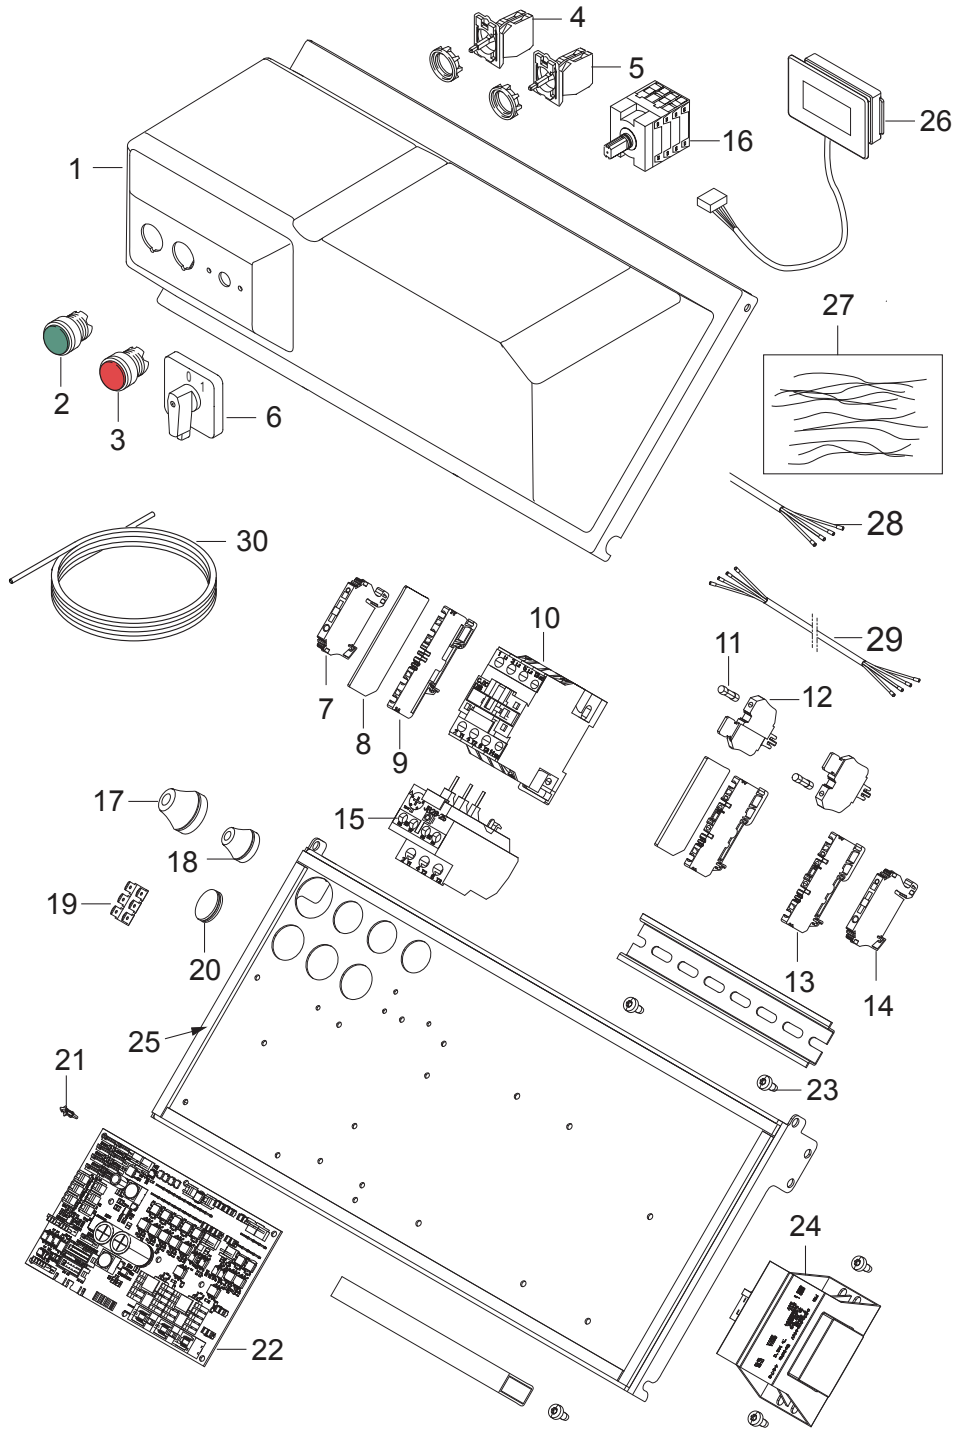

Pos.	Vare-nr	Antal	Beskrivelse	Notes
1	107307319	1	E-BOX COVER UNO/DUO	
2	103821823	1	Lampekontakt, Grøn	
3	103821824	1	Signal Light Attachment, Red	
4	103821825	1	Lampekontakt, Krop-Slutte	
5	103821826	1	Lampekontakt, Krop-Bryde	
6	103821849	1	Greb F. Omskifter Uno	
7	107307325	1	END PLATE PAP 2.5/4/4AN	
8	107307321	3	END PLATE PAP - PTR 2.5/4	
9	107307324	2	TERMINAL BLOCK PDU 2.5/4/4AN	
10	103822306	1	Contactora Cjx2-D18-B7 24V	[1]
10	103822313	1	Contactora 12-25A 50/60Hz 24V	[2]
10	103822317	1	Contactora Cjx2-D32-B7 24V	[3]
11	107307323	2	FUSE D5X20 0.63A T 250V	
12	107307322	2	FUSE PLUG - SIHA 3/G20 - PTR 2.5/4	
13	107318227	2	TEST TERMINAL PUSH-IN P-SER. PTR 2.5/4	
14	107318193	2	END BRACKET FOR DIN-RAIL	
15	103822327	2	Relæ 12-18 Amp	[4]
15	103822328	2	Thermal Relay 17-25Amp	[4]
15	103822329	2	Thermal Relay 23-32Amp	[4]
16	103821839	1	Switching Contact Uno	
17	3803798	1	Pakdåse Tet 14-20C	
18	3803780	3	Pakdåse Tet 10-14C	
19	107307326	1	EARTH CONNECTOR 6 PIN	
20	107307317	1	DIAPHRAGM GROMMENTS D30/D20.5	
21	107307320	8	MINIATURE DOUBLE LOCKING. 7MM/3.5MM	
22	101118236	1	PCBA NEO PLATFORM 13 SC KIT	[5]
23	107141690	6	SCREW M5X12 DIN7985 TORX TAPTITE	
24	107307331	1	TRAF0 40VA PR 230-400-440.SEC1+2 24VAC	
25	107307330	1	DAFACELL 4X8MM ADHESIVE	
26	107307329	1	PCBA HOUR COUNTER DISPLAY	
27	101118167	1	VARIOUS WIRES KIT FOR E-BOX UNO 400/3/50	
27	101118168	1	VARIOUS WIRES KIT FOR E-BOX UNO L 400/3/	
27	101118169	1	VARIOUS WIRES KIT FOR E-BOX UNO 440/3/60	
27	101118170	1	VARIOUS WIRES KIT FOR E-BOX DUO 400/3/50	
27	101118171	1	VARIOUS WIRES KIT FOR E-BOX DUO 440/3/60	
28		1	Power cord H07RN-F 4G2.5	
28		1	Power cord H07RN-F 4G6	
28		1	Power cord H07RN-F 4G10	
29	101118172	1	MOTORCABLES KIT SC UNO/DUO NA5/NA6/C3	
29	101118179	1	MOTORCABLES KIT FOR SC UNO/DUO NA6+	[6]
30	31001016	1	REMOTE/JUNCTION BOX CABLE 25 M	

Part Notes:

1. [1] - Uno 5M-200/1050, Uno 6P-170/1610, Uno 7P-180/1200, Duo 6P-170/3220, Duo 7P-180/2400
2. [2] - Uno 6P-200/1900, Uno 6P-160/2500, Duo 6P-200/3800, Duo 6P-160/5000
3. [3] - Option 230/3/50 conversion kit
4. [4] - TSB-PPW-2015-009 SC UNO_DUO Thermal Relay Setting
   DE TSB-PPW-2015-009 SC UNO DUO Einstellung thermischer Motorschutzschalt...
5. [5] - TSB-PPW-2016-001 Remote Control failure on SC UNO_DUO

   TSB-PPW-2017-007 SC UNO_SC DUO new circuit board 101118236
   DE TSB-PPW-2017-007 SC UNO SC DUO neue Platine 101118236
6. [6] - Only for NA6 +