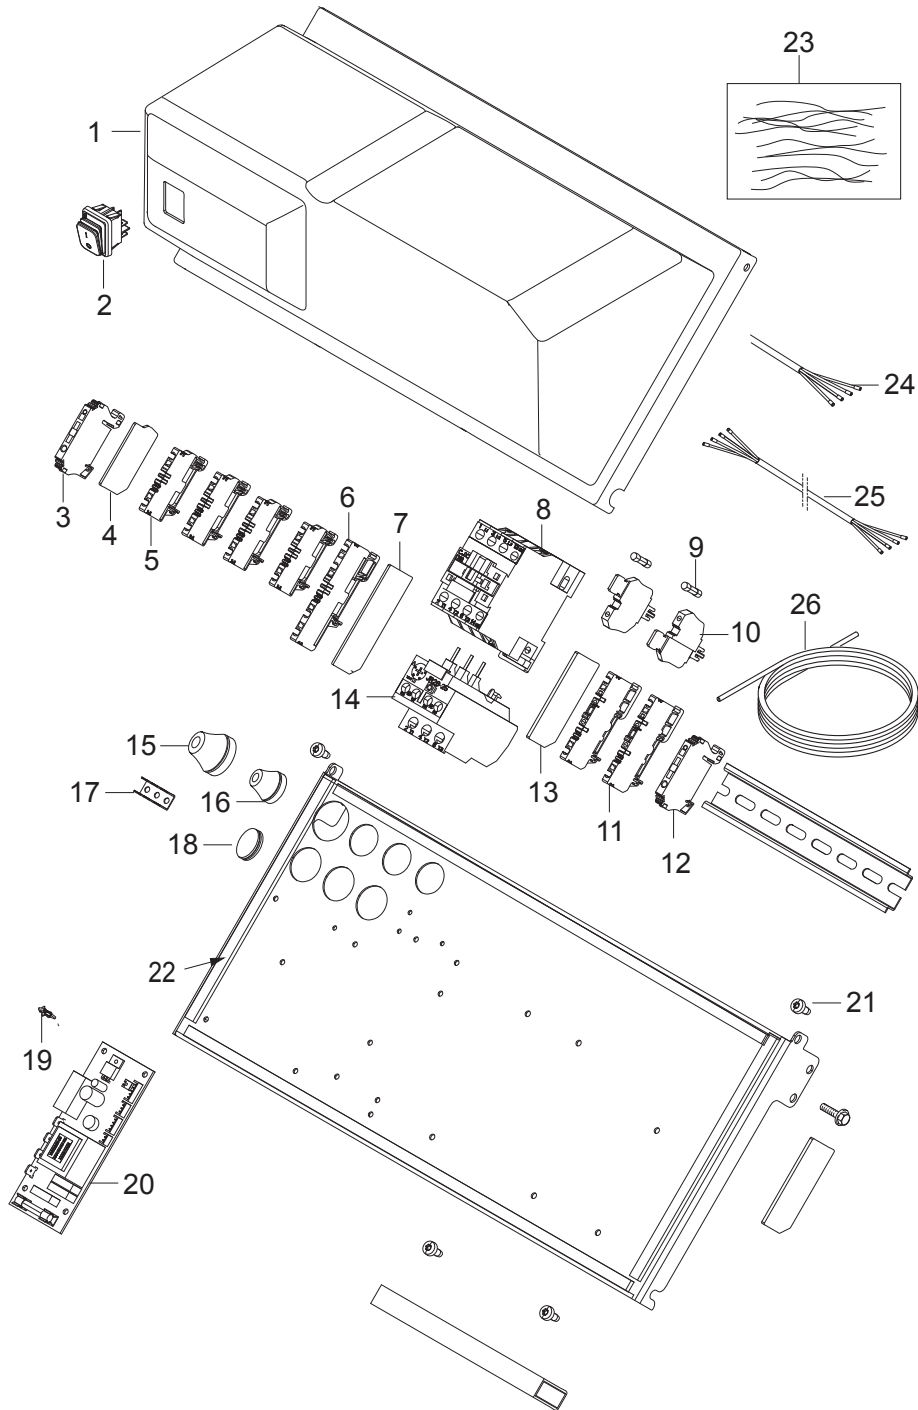

Pos.	Vare-nr	Antal	Beskrivelse	Notes
1	107307318	1	E-BOX COVER UNO 5M-L	
2	107404540	1	Kontakt (0-1)	
3	107318193	1	END BRACKET FOR DIN-RAIL	
4	107307354	1	END PLATE PAP 2.5/4	
5	107307355	4	TERMINAL BLOCK PDU 2.5/4	
6	107307324	1	TERMINAL BLOCK PDU 2.5/4/4AN	
7	107307325	1	END PLATE PAP 2.5/4/4AN	
8	103822303	1	Contactora Cjx2-D18-V7 400	
9	107307323	2	FUSE D5X20 0.63A T 250V	
10	107307322	2	FUSE PLUG - SIHA 3/G20 - PTR 2.5/4	
11	107318227	2	TEST TERMINAL PUSH-IN P-SER. PTR 2.5/4	
12	107318193	2	END BRACKET FOR DIN-RAIL	
13	107307321	3	END PLATE PAP - PTR 2.5/4	
14	103822327	2	Relæ 12-18 Amp	[1]
15	3803798	1	Pakdåse Tet 14-20C	
16	3803780	3	Pakdåse Tet 10-14C	
17	107307326	1	EARTH CONNECTOR 6 PIN	
18	107307317	1	DIAPHRAGM GROMMENTS D30/D20.5	
19	107307320	4	MINIATURE DOUBLE LOCKING. 7MM/3.5MM	
20	107141666	1	PCB POSEIDON 5-6-7	
21	107141690	6	SCREW M5X12 DIN7985 TORX TAPTITE	
22	107307330	1	DAFACELL 4X8MM ADHESIVE	
23	101118167	1	VARIOUS WIRES KIT FOR E-BOX UNO 400/3/50	
23	101118168	1	VARIOUS WIRES KIT FOR E-BOX UNO L 400/3/	
23	101118169	1	VARIOUS WIRES KIT FOR E-BOX UNO 440/3/60	
23	101118170	1	VARIOUS WIRES KIT FOR E-BOX DUO 400/3/50	
23	101118171	1	VARIOUS WIRES KIT FOR E-BOX DUO 440/3/60	
24		1	Power cord H07RN-F 4G2.5	
24		1	Power cord H07RN-F 4G6	
24		1	Power cord H07RN-F 4G10	
25	101118172	1	MOTORCABLES KIT SC UNO/DUO NA5/NA6/C3	
26	31001016	1	REMOTE/JUNCTION BOX CABLE 25 M	

Part Notes:

1. [1] - TSB-PPW-2015-009 SC UNO_DUO Thermal Relay Setting