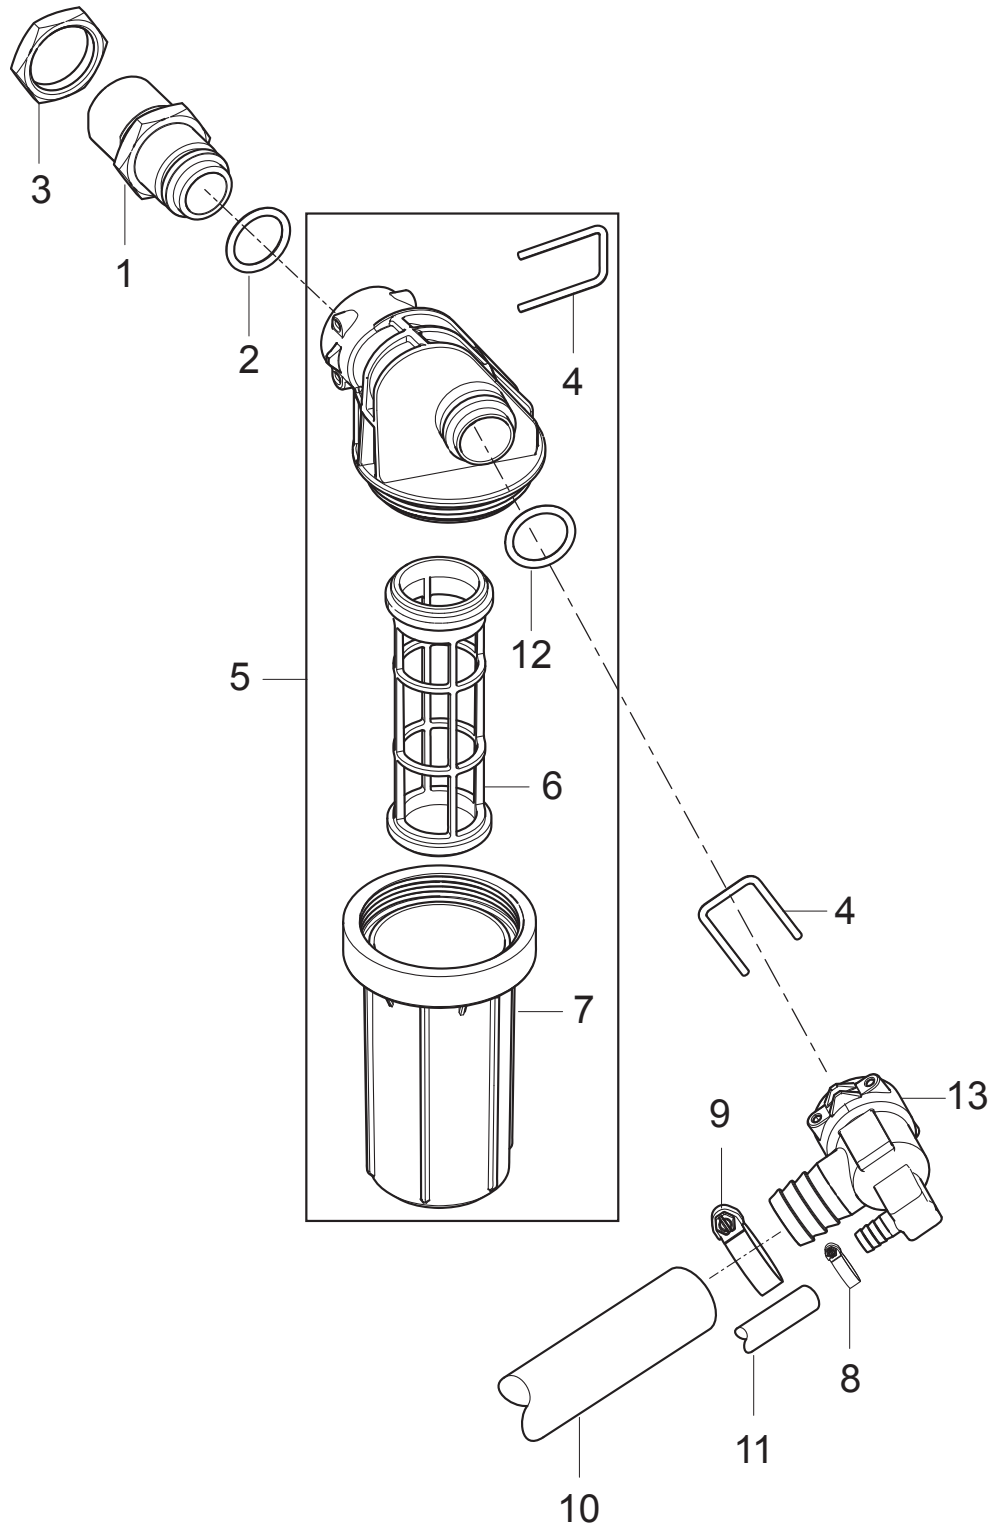

Part Notes:

- [1] - Up to 07.2016
- [2] - TSB-PPW-2016-018 MH 4M Hose Reel Circlip
- [3] - Mounting instructions MH Nilfisk hose reel

Pos.	Vare-nr	Antal	Beskrivelse	Notes
1	107143034	1	FUEL TANK LID - RED	
2	1604222	1	Filtersi	
3	107143136	1	FUEL TANK 30L	
4	301001133	6	Slangeklemme Ø10/7	
5	301002926	1	Filter	
6	106408244	0.35	Slange Ø6X2.5 - 5 meter	
7	3000072	1	O-ring 10,1 x 1,6 Nitril	
8	6180906	1	Prop m. o-ring	
9	107143033	1	LEVEL SENSOR FUEL TANK	
10	107143164	1	BEND PROTECTOR	[1]

## Part Notes:

- [1] - DE TSB-PPW-2017-006 MH 3, 4, 5, 6, 7 Kraftstoffschlauch kann durch zu st...  
TSB-PPW-2017-006 MH 3, 4, 5, 6, 7 Fuel hose can bend and block for fuel

Pos.	Vare-nr	Antal	Beskrivelse	Notes
1	107143086	1	FITTING FOR WATER INLET	
2	107143088	2	O-RING 18.72X2.62	
3	1800341	1	"Kontramøtrik 3/4"" "	
4	107143085	2	LOCK PIN	
5	107144272	1	Vandfilter komplet 5000 mm2 50μ	
6	31001100	1	FILTER CARTRIDGE WITHOUT FLANGE	
7	31001011	1	Glas til vandfilter	
8	11654	1	Slangeklemme	
9	8298	1	Spændebånd	
10	107143031	1	FUELFLEX HOSE D28/D20 10BAR/20°	
11	106408243	1	HOSE 1/4INCH TRANSPARENT - 5 METERS	
12	107143088	1	O-RING 18.72X2.62	
13	107143087	1	WATER INLET FITTING FOR FA	

Part Notes:

- [1] - TSB-PPW-2016-017 Locking ring for oil level switch falling off

Pos.	Vare-nr	Antal	Beskrivelse	Notes
1	1814730	2	SCREW 35X10B W1423	
2	301001000	1	Doserventil	
3	301001133	8	Slangeklemme Ø10/7	
4	106408243	1	HOSE 1/4INCH TRANSPARENT - 5 METERS	
5	107141664	2	CAP FOR DETERG. TANK WITH VALVE MOUNTED	[1]
6	107145440	2	Strainer Valve Compl. Kit	
7	80518	1	Plastdunk 10 liter	