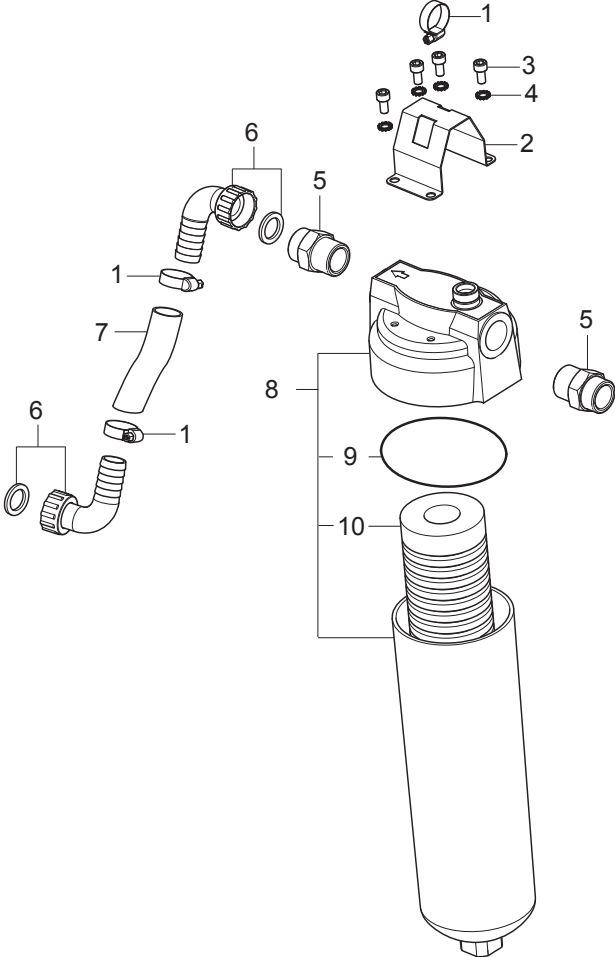

Pos.	Vare-nr	Antal	Beskrivelse	Notes
0	106403181	1	Sandfilter tilslutning	
1	8298	3	Spændebånd	
2		1	Bracket for sandfilter	
3	3913	4	Skrue M6X12	
4		4	Washer Serrated M6 - 6.4x11 DIN 6798A	
5	1605989	2	"Brystnippel 3/4" Han "	
6	107143084	2	HOSE COUPLING 90° 20X3/4 PP W/NUT/GASKET	
7	107143031	1	FUELFLEX HOSE D28/D20 10BAR/20°	
8	1604461	1	Universal filter u. beslag max. 38°C	
9	3004248	1	O-Ring F. Sandfilter	
10	1104041	1	Løs filterindsats (50 µm)	
		1	Mounting instruction SANDFILTER	[1]

Part Notes:

[1] - Mounting instructions MH Nilfisk Sandfilter