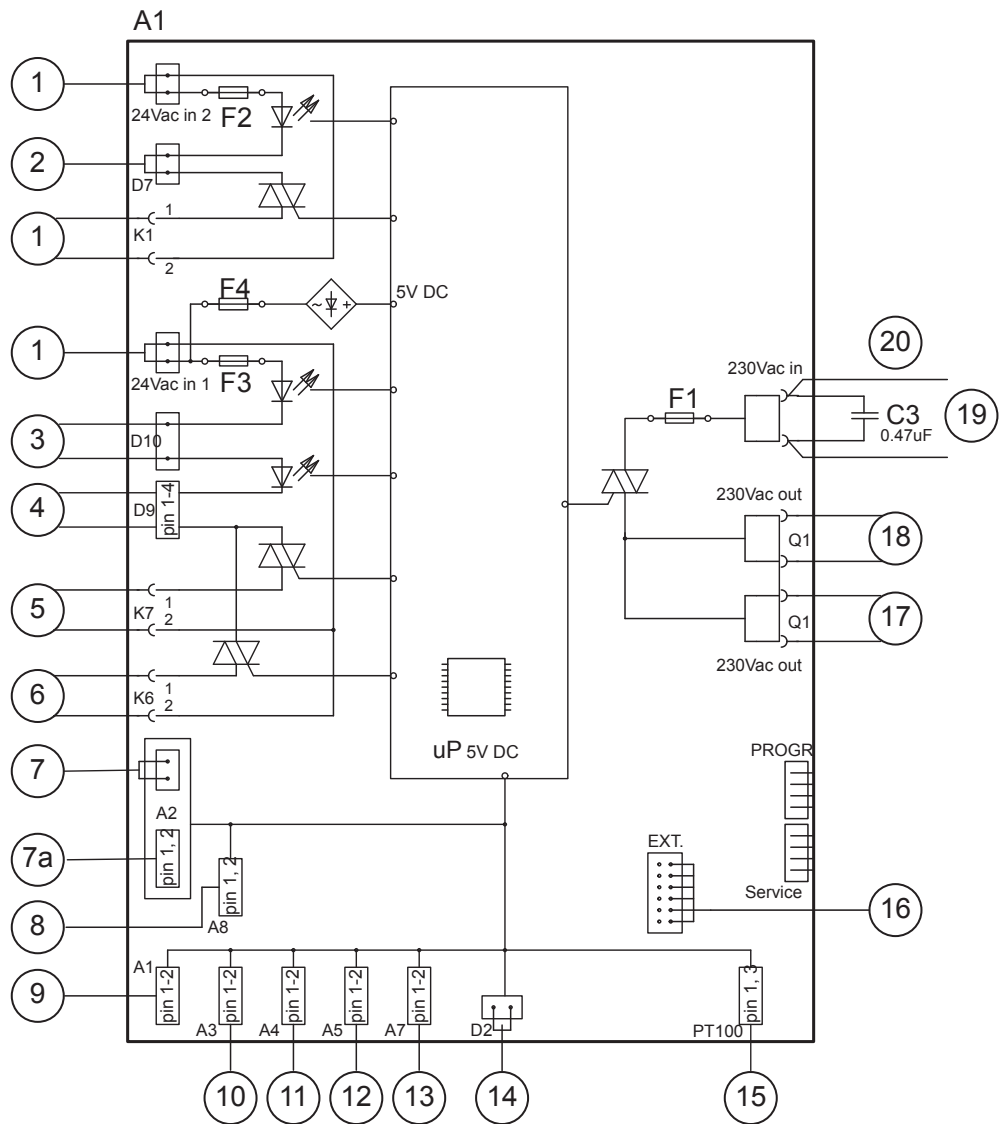

Pos.	Vare-nr	Antal	Beskrivelse	Notes
1	107143052	1	CABLE FOR POWER TRANSFORMER SEC 6X0.75	
2	107143070	1	CABLE FOR MT	
3	107143055	1	CABLE FOR HOT WATER MODE AND EXH. SWITCH	
4	107143121	2	REED SWITCH NO W/CABLE	
5	107143095	1	CABLE FOR SOLENOID VALVE 2X0.5	
6	107143037	1	DOSING VALVE RPE 24VAC	
7	101118188	1	MICRO-SWITCH KIT	[1]
7a	107143121	2	REED SWITCH NO W/CABLE	[2]
8	107143043	1	CABLE FOR TEMPERATURE ADJUSTMENT	
9	101118214	1	FLOAT SWITCH KIT	
10	107143038	1	CABLE FOR ADJUSTMENT ANTI SCALE	
11	107143033	1	LEVEL SENSOR FUEL TANK	
12	101118173	1	OIL SENSOR W/PLUG KIT	[3]
13	107143100	1	FLAME SENSOR WITH CABLE	
14	107143055	1	CABLE FOR HOT WATER MODE AND EXH. SWITCH	
15	107143083	1	TEMPERATUR SENSOR PT100 W/CABLE	
16	107143053	1	CABLE FOR UI	
17	107143098	1	PRIMARY CABLE FOR IGNITION COIL	
18	107143096	1	MOTOR BURNER - 0.23KW/230V/50HZ/1PH	[4]
18	107143097	1	MOTOR BURNER 390W/200-240V/50/60HZ	[5]
19	107143054	1	WIRE BLACK L=400	
20	101117867	1	NOISE FILTER KIT	

Part Notes:

1. [1] - NA5 PA
2. [2] - FA
3. [3] - MI 107309166 JST Connector
4. [4] - MH 5M-210/1100 FA 400/3/50 Gerni, MH 5M-210/1100 FAX 400-230/3/50 NO, MH 6P-175/1250 FAX 400/3/50 EUMH 6P-200/1300 FAX 400/3/50 EU, MH 7P-180/1260 FA 400/3/50 EU
5. [5] - MH 5M-210/1100 FA 440-220/3/60 EXPT, MH 6P-210/1100 FA 200/3/50-60 JP, MH 6P-195/1350 FA 440-220/3/60 EXPT, MH 7P-180/1260 FA 200/3/50-60 JP