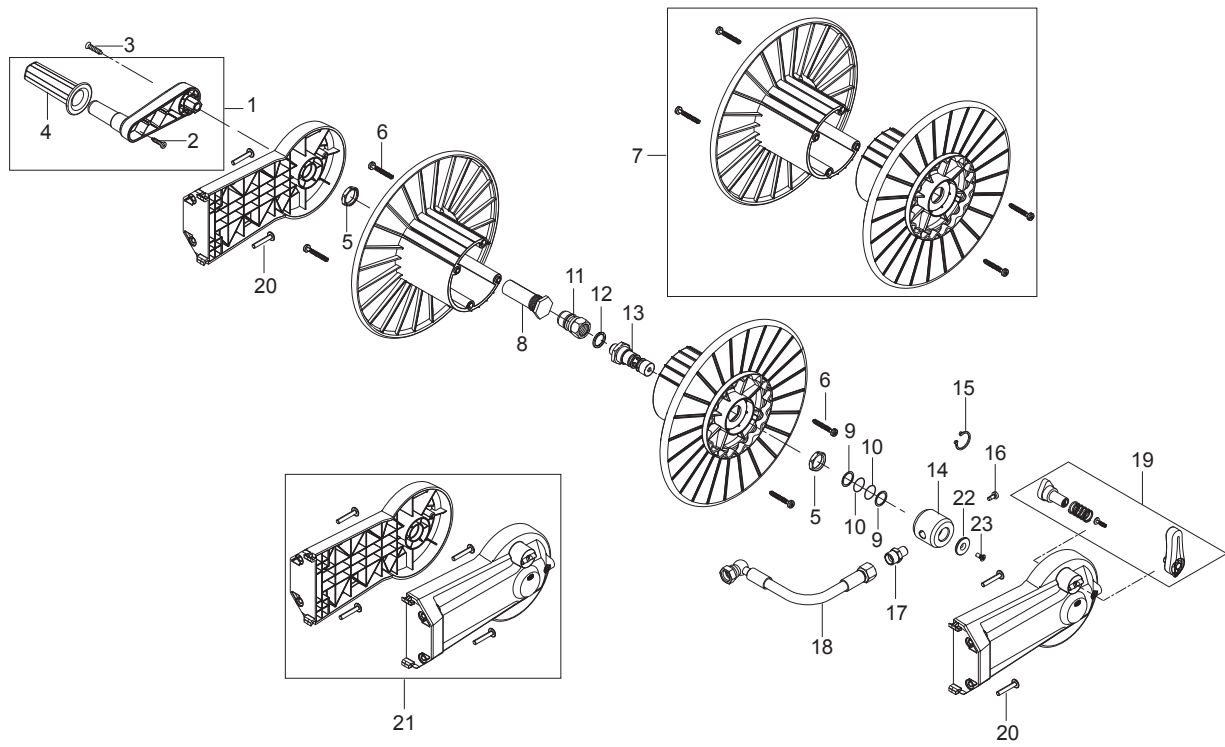

Pos.	Vare-nr	Antal	Beskrivelse	Notes
0	106403184	1	Slangerulle	
1	101118215	1	HANDLE FOR HOSE REEL NILFISK	
2	107141838	2	SCREW K50X18 WN1451 BLACK TORX20	
3	107141673	1	SCREW M6X45 ISO 7380 BLACK TORX	
4	107143007	1	ROTATING HANDLE FOR HOSE REEL NILFISK	
5	62696	2	Møtrik	
6	909100153	4	Ejot-Skrue K60X40	
7	101118209	1	HOSE REEL SIDE KIT	
8	107141675	1	AXLE FOR HOSE REEL	
9	107143017	2	BACK-UP RING	
10	19620	2	O-ring	
11	1600493	1	Ergo højtryksskobling DN10 3/8" han	
12	1801075	1	Tætningsskive 3/8"	
13	107143123	1	SWIVEL FOR HOSE REEL	
14	101118211	1	BEARING BUSH KIT	
15	1802057	1	Circlip external 20x1.2 Spring steel, bl	[1]
16	107141690	1	SCREW M5X12 DIN7985 TORX TAPTITE	
17	54590	2	Forskruning	
18	107143114	1	CONNECTION HOSE DN8 FOR HOSE R	
19	101118212	1	Ø20KE HANDLE FOR HOSE REEL NILFISK KIT	
20	107143010	4	SCREW M6X35	
21	101118208	1	HOSE REEL ADAPTOR KIT	
22	107143125	1	WASHER 25 FOR COUNTERSUNK M5	[2]
23	107143124	1	COUNTERSUNK M5X12 ISO 14581	[2]
		1	Mounting instr. for Hose Reel Nilfisk	[3]

Part Notes:

- [1] - Up to 07.2016
- [2] - TSB-PPW-2016-018 MH 4M Hose Reel Circlip
- [3] - Mounting instructions MH Nilfisk hose reel