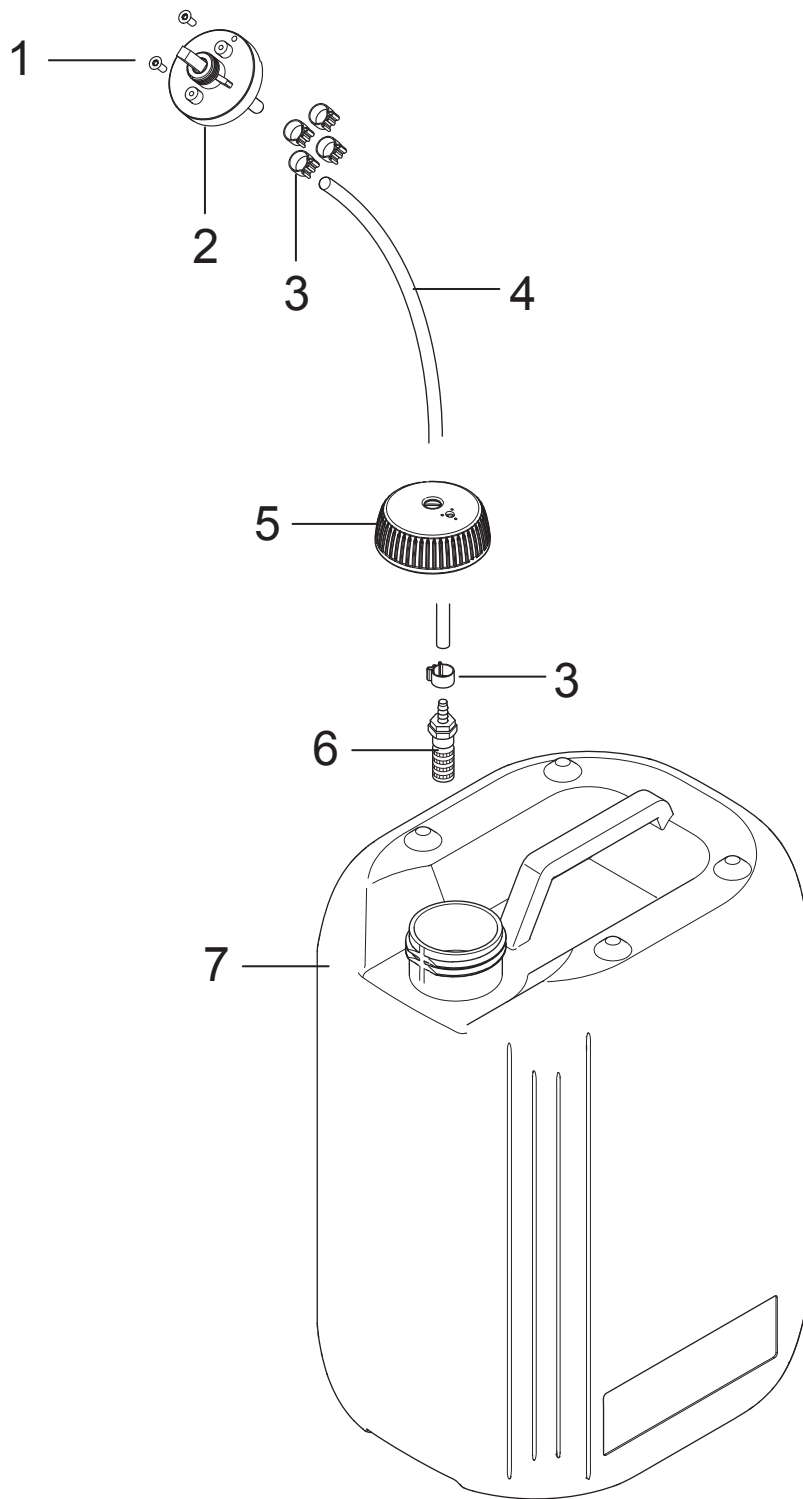

Part Notes:

- [1] - Up to 07.2016
- [2] - TSB-PPW-2016-018 MH 4M Hose Reel Circlip
- [3] - Mounting instructions MH Nilfisk hose reel

Pos.	Vare-nr	Antal	Beskrivelse	Notes
1	107143034	1	FUEL TANK LID - RED	
2	1604222	1	Filtersi	
3	107143136	1	FUEL TANK 30L	
4	301001133	6	Slangeklemme Ø10/7	
5	301002926	1	Filter	
6	106408244	0.35	Slange Ø6X2.5 - 5 meter	
7	3000072	1	O-ring 10,1 x 1,6 Nitril	
8	6180906	1	Prop m. o-ring	
9	107143033	1	LEVEL SENSOR FUEL TANK	
10	107143164	1	BEND PROTECTOR	[1]

## Part Notes:

- [1] - DE TSB-PPW-2017-006 MH 3, 4, 5, 6, 7 Kraftstoffschlauch kann durch zu st...  
TSB-PPW-2017-006 MH 3, 4, 5, 6, 7 Fuel hose can bend and block for fuel

Pos.	Vare-nr	Antal	Beskrivelse	Notes
1	107143086	1	FITTING FOR WATER INLET	
2	107143088	2	O-RING 18.72X2.62	
3	1800341	1	"Kontramøtrik 3/4"" "	
4	107143085	2	LOCK PIN	
5	107144272	1	Vandfilter komplet 5000 mm2 50μ	
6	31001100	1	FILTER CARTRIDGE WITHOUT FLANGE	
7	31001011	1	Glas til vandfilter	
8	11654	1	Slangeklemme	
9	8298	1	Spændebånd	
10	107143031	1	FUELFLEX HOSE D28/D20 10BAR/20°	
11	106408243	1	HOSE 1/4INCH TRANSPARENT - 5 METERS	
12	107143088	1	O-RING 18.72X2.62	
13	107143087	1	WATER INLET FITTING FOR FA	

Part Notes:

- [1] - TSB-PPW-2016-017 Locking ring for oil level switch falling off

Pos.	Vare-nr	Antal	Beskrivelse	Notes
1	1814730	2	SCREW 35X10B W1423	
2	301001000	1	Doserventil	
3	301001133	8	Slangeklemme Ø10/7	
4	106408243	1	HOSE 1/4INCH TRANSPARENT - 5 METERS	
5	107141664	2	CAP FOR DETERG. TANK WITH VALVE MOUNTED	[1]
6	107145440	2	Strainer Valve Compl. Kit	
7	80518	1	Plastdunk 10 liter	