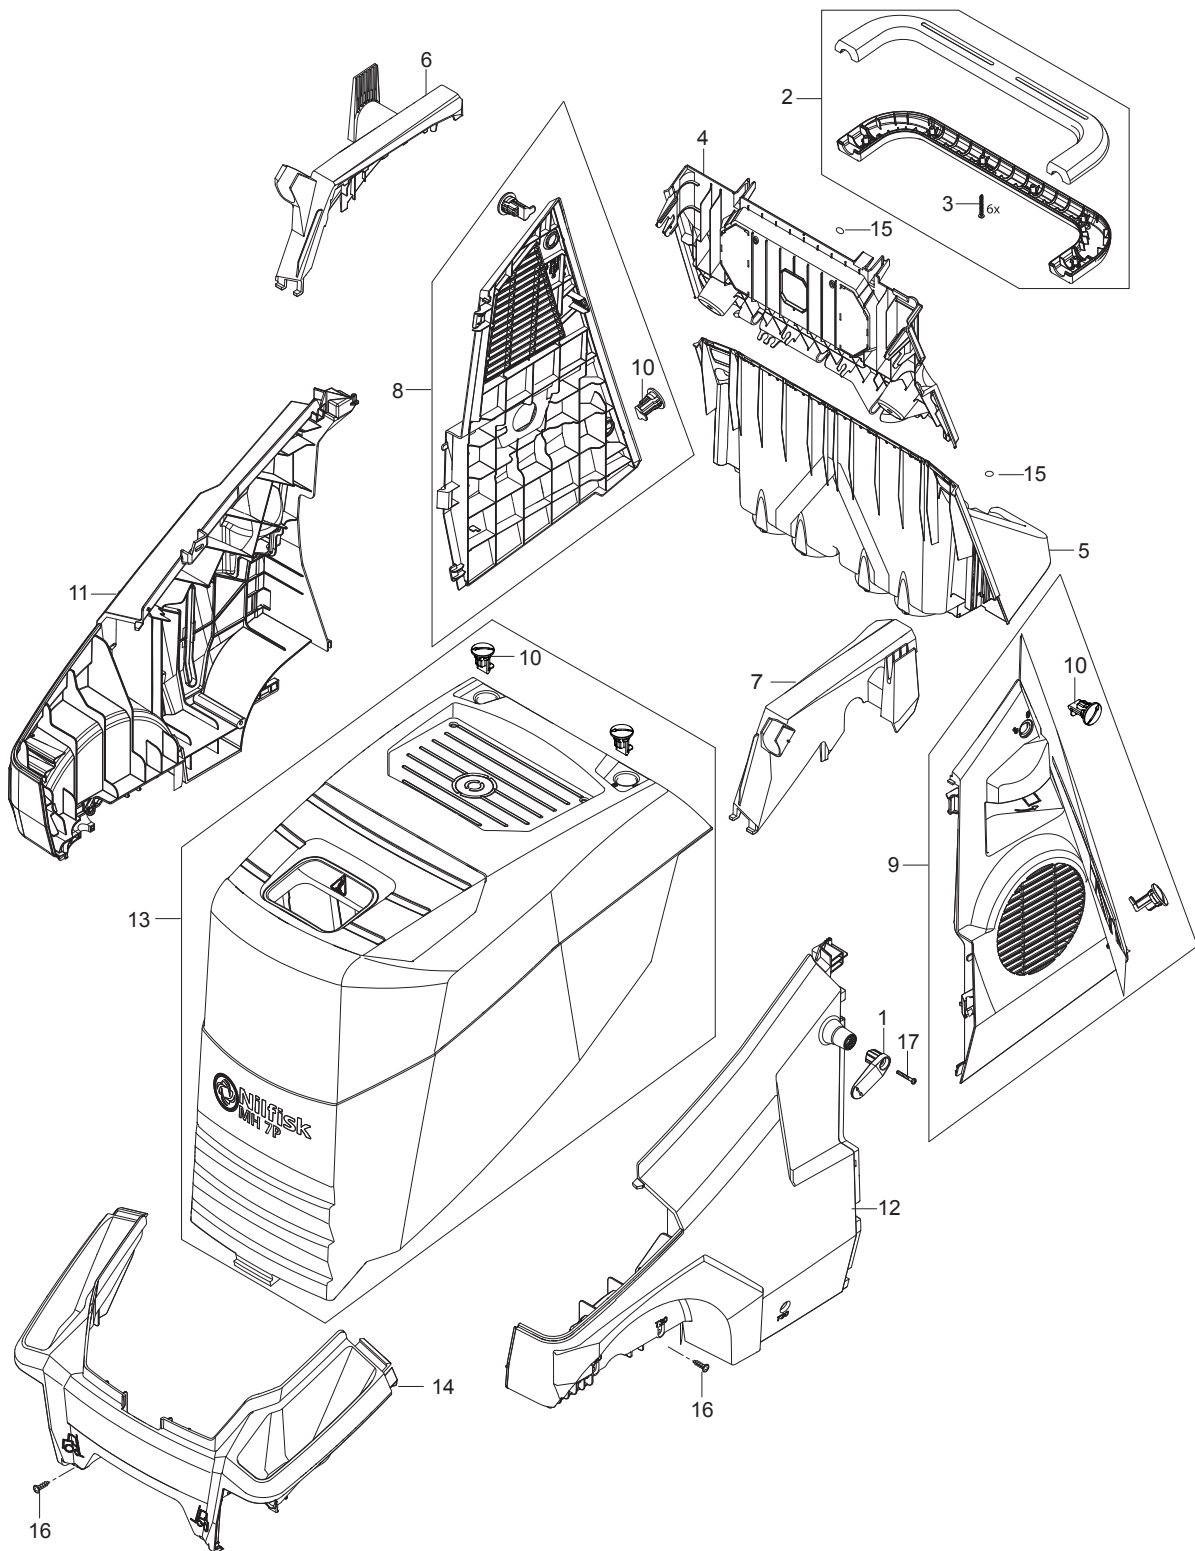

# PARTS LIST

2017.07.31

# TABLE OF CONTENTS

---

Cabinet .....	1
Chassis large .....	3
Water break tank .....	5
Hose reel .....	7
Fuel tank 30L .....	9
Water inlet_FA .....	11
Anti-scale .....	13
1x detergent .....	15
Electric box .....	17
Electric box for motor 1~,3~ STAR and 3~ DELTA .....	20
Electric box for motor Star/Delta .....	22
Cables and wires .....	24
Motor .....	26
Cylinder block .....	28
Water flow regulation .....	30
Burner .....	32
Flow control FA .....	34
Fan .....	36
Boiler B7 .....	38
Default accessories .....	40
Hour counter .....	42
Sandfilter accessory .....	44