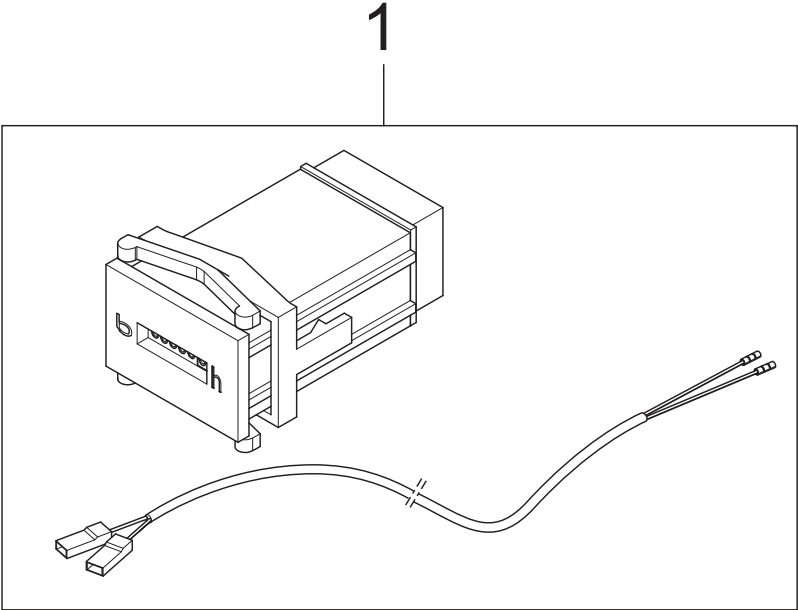

Pos.	Vare-nr	Antal	Beskrivelse	Notes
1	106403183	1	HOUR COUNTER 50HZ (MECHANICAL) ACCESSORY	
2		1	Mounting Instructions	[1]
3		1	Wiring diagram MH Hour counter	[2]

Part Notes:

- [1] - MI_MH Hour counter
- [2] - WD_MH hour counter