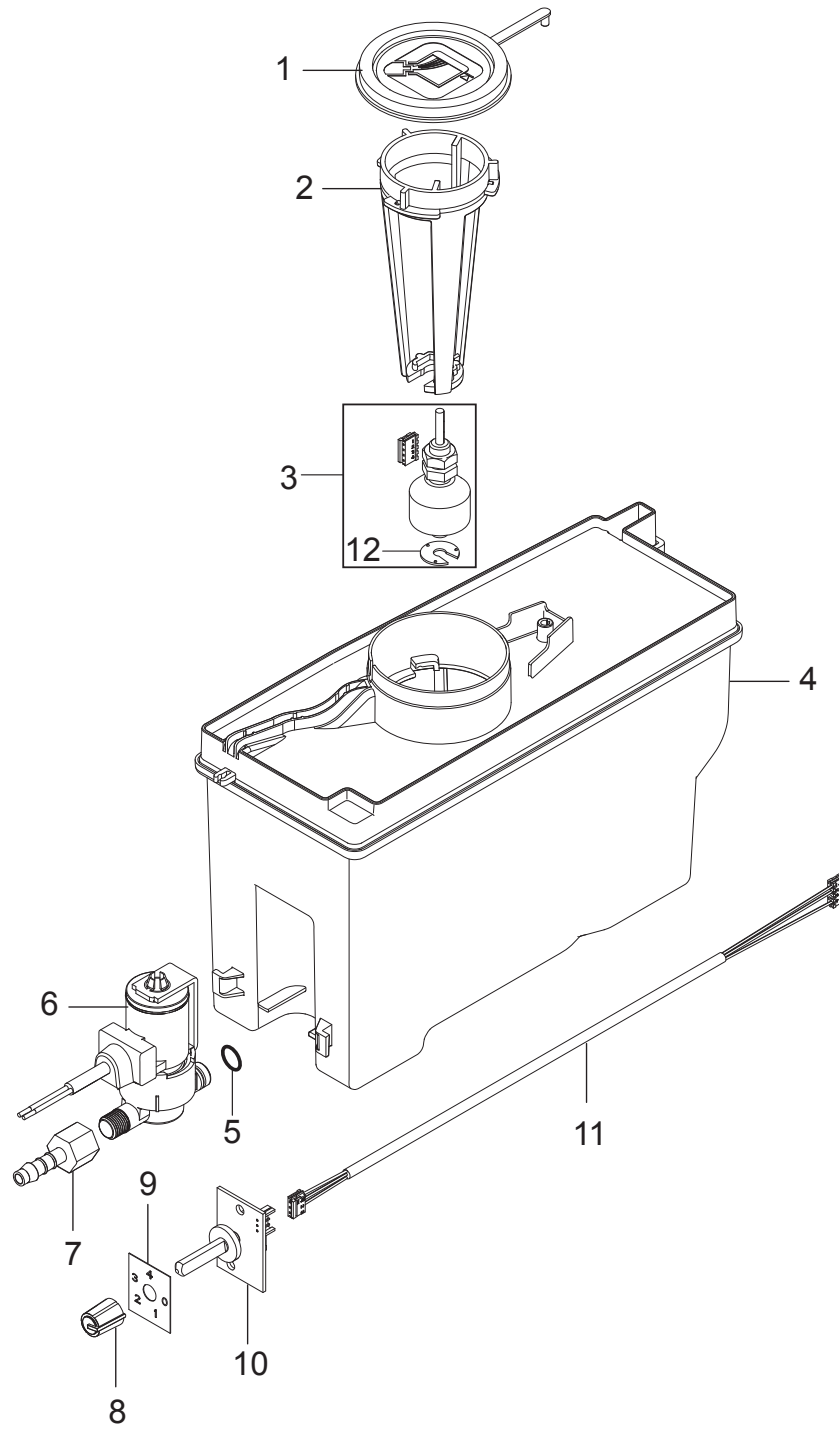

Part Notes:

- [1] - Up to 07.2016
- [2] - TSB-PPW-2016-018 MH 4M Hose Reel Circlip
- [3] - Mounting instructions MH Nilfisk hose reel

Pos.	Vare-nr	Antal	Beskrivelse	Notes
1	107143034	1	FUEL TANK LID - RED	
2	1604222	1	Filtersi	
3	107143136	1	FUEL TANK 30L	
4	301001133	6	Slangeklemme Ø10/7	
5	301002926	1	Filter	
6	106408244	0.35	Slange Ø6X2.5 - 5 meter	
7	3000072	1	O-ring 10,1 x 1,6 Nitril	
8	6180906	1	Prop m. o-ring	
9	107143033	1	LEVEL SENSOR FUEL TANK	
10	107143164	1	BEND PROTECTOR	[1]

## Part Notes:

- [1] - DE TSB-PPW-2017-006 MH 3, 4, 5, 6, 7 Kraftstoffschlauch kann durch zu st...  
TSB-PPW-2017-006 MH 3, 4, 5, 6, 7 Fuel hose can bend and block for fuel

Pos.	Vare-nr	Antal	Beskrivelse	Notes
1	107143086	1	FITTING FOR WATER INLET	
2	107143088	2	O-RING 18.72X2.62	
3	1800341	1	"Kontramøtrik 3/4"" "	
4	107143085	2	LOCK PIN	
5	107144272	1	Vandfilter komplet 5000 mm2 50μ	
6	31001100	1	FILTER CARTRIDGE WITHOUT FLANGE	
7	31001011	1	Glas til vandfilter	
8	11654	1	Slangeklemme	
9	8298	1	Spændebånd	
10	107143031	1	FUELFLEX HOSE D28/D20 10BAR/20°	
11	106408243	1	HOSE 1/4INCH TRANSPARENT - 5 METERS	
12	107143088	1	O-RING 18.72X2.62	
13	107143087	1	WATER INLET FITTING FOR FA	

Part Notes:

- [1] - TSB-PPW-2016-017 Locking ring for oil level switch falling off

Pos.	Vare-nr	Antal	Beskrivelse	Notes
1	1814730	2	SCREW 35X10B W1423	
2	301001000	1	Doserventil	
3	301001133	8	Slangeklemme Ø10/7	
4	106408243	1	HOSE 1/4INCH TRANSPARENT - 5 METERS	
5	107141664	2	CAP FOR DETERG. TANK WITH VALVE MOUNTED	[1]
6	107145440	2	Strainer Valve Compl. Kit	
7	80518	1	Plastdunk 10 liter	