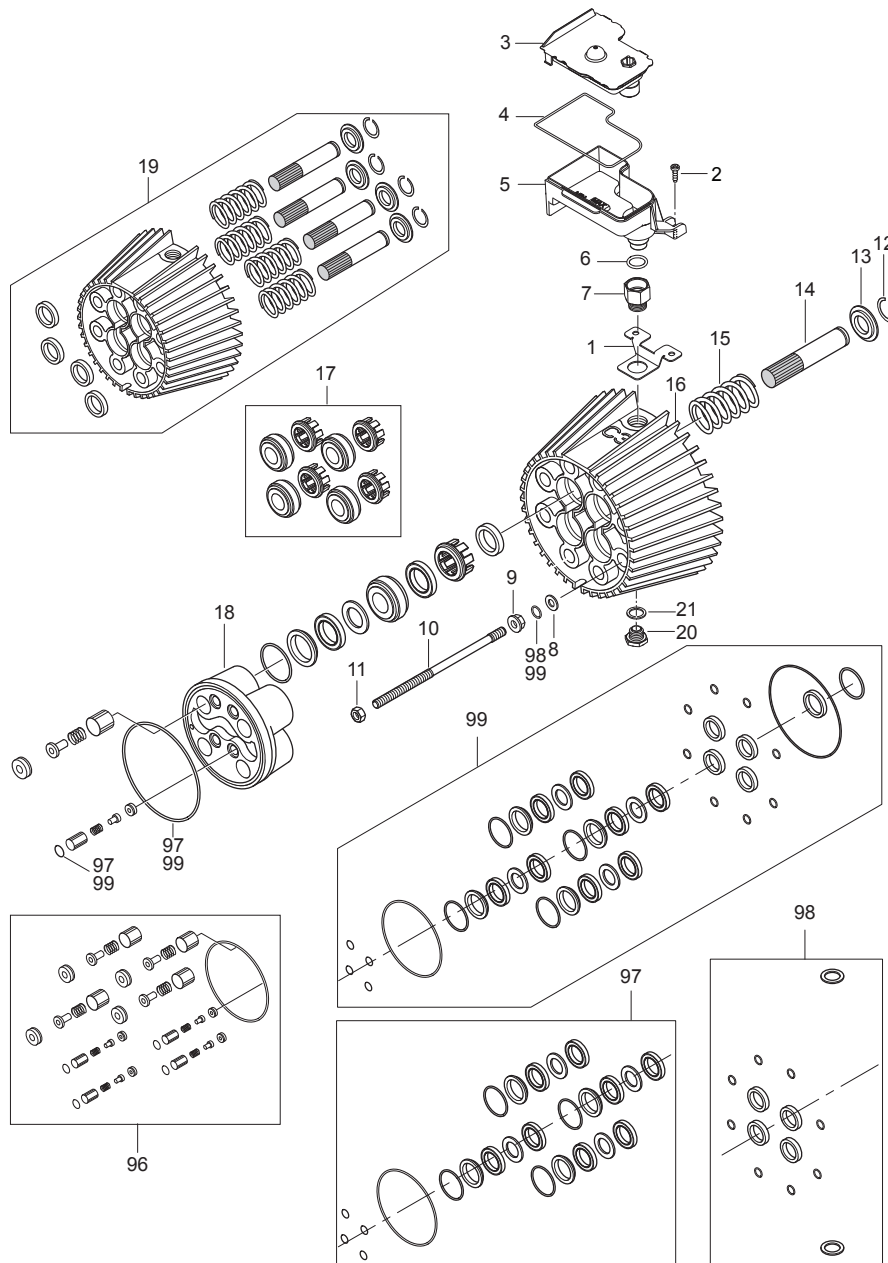

Pos.	Vare-nr	Antal	Beskrivelse	Notes
0-	5218433	1	Pumpeolie ISO 150 (1 liter)	[1]
1	107141609	1	PLATE FOR ADAPTOR FOR OIL CONTAINER C3	
2	107140881	2	SCREW M5X12 DIN 7985 TORX	
3	107140883	1	OIL CONTAINER TOP W/LEVEL SENSOR	
3A	107140877	1	OIL CONTAINER TOP	
4	101406054	1	Sponge Rubber Ø4 L 1M	
5	107140879	1	OIL CONTAINER BOTTOM	
6	107140882	1	O-RING 15.0 X 3.0 SMS 1586 NBR70	
7	107141610	1	SCREW CONNECTION C3	
8	6100718	8	Skive F. Stagbolt	
9	6100719	8	Trykring	
10	6301368	8	Stagbolt	
11	1800465	8	Møtrik M10	
12	1802529	4	Seeger Springring	
13	6100666	4	Ring til returfeder	
14	6301166	4	Trykstempel keramik C3	
15	102602517	4	Returfeder C3K	
16	6100610	1	Cylinderblok	
17	107120700	4	Trykring & støttering (1 stk)	
18	107120701	1	Cylinder	
19	6300071	1	Cylinderblok Komp.	
20	6150400	1	Bundprop	
21	106408208	1	COPPER SEALING 17X25X1.5	
96	1119310	1	Rep. sæt til ventiler	
97	1119571	1	Rep. sæt (pakningssæt, reduceret)	
98	1119820	1	Rep. sæt olietætning 03	
99	1119570	1	Rep. sæt pakninger C3	

Part Notes:

[1] - 1,1 l. - OIL TYPES_QUANTITY for HPW_APRIL 2017