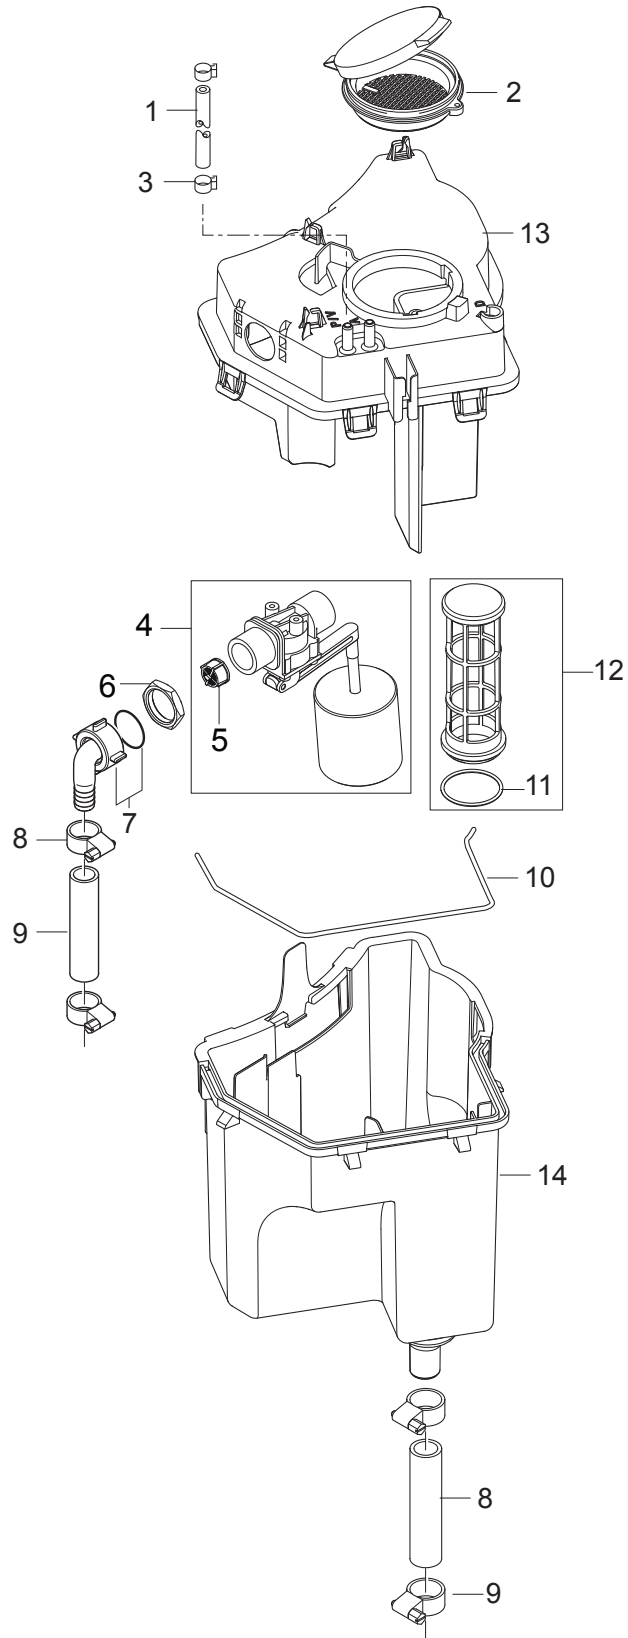

# TABLE OF CONTENTS

---

Cabinet .....	1
Chassis large .....	3
Water break tank .....	5
Hose reel .....	7
Fuel tank 30L .....	9
Water inlet_FA .....	11
Anti-scale .....	13
1x detergent .....	15
Electric box .....	17
Electric box for motor 1~,3~ STAR and 3~ DELTA .....	20
Electric box for motor Star/Delta .....	22
Cables and wires .....	24
Motor .....	26
Cylinder block .....	28
Water flow regulation .....	30
Burner .....	32
Flow control FA .....	34
Fan .....	36
Boiler B7 .....	38
Default accessories .....	40
Hour counter .....	42
Sandfilter accessory .....	44

Pos.	Vare-nr	Antal	Beskrivelse	Notes
1	107143025	1	CABLE HOOK CLAMP BLUE	
2	101118192	1	HANDLE KIT	
3	909100148	6	SCREW K40X30 WN 1452	
4	107143013	1	REAR END TOP	
5	107143014	1	REAR END BOTTOM	
6	107143021	1	COVERING FOR HANDLE RIGHT	
7	107143022	1	COVERING FOR HANDLE LEFT	
8	101118223	1	DOOR MPU C3 RIGHT	
9	107143019	1	DOOR LEFT W/LOCKS	
10	301001261	6	Lås	
11	107143130	1	SIDE BUMPER LARGE RIGHT	
12	107143131	1	SIDE BUMPER LARGE LEFT	
13	101118205	1	CABINET MH 7P NILFISK KIT	
14	107143015	1	FRONT BUMPER	
15	107143009	6	BLIND PLUG D16.5 FOR T30 BLACK PE	
16	107143018	12	SCREW M6X16	
17	107141838	7	SCREW K50X18 WN1451 BLACK TORX20	

Pos.	Vare-nr	Antal	Beskrivelse	Notes
1	31001157	1	FRAME HANDLE	
2	107143018	6	SCREW M6X16	
3	107143146	6	WASHER SERRATED M6	
4	31001158	2	HANDLE STIFFENER LONG	
5	31001159	1	FRAME LARGE WELDED	
6	107143028	1	BRAKE KNOB	
7	101118229	1	BRAKE ARM LONG KIT	
8	107145780	2	WHEEL CAP FOR WHEEL Ø300X65 - NILFISK	
9	46363	4	Låsering Ø25	
10	107145637	2	WHEEL D300X65	
11	107143027	2	SCREW M6X35 SW10 DIN7500D FZB	
12	31001160	1	WHEEL AXLE REAR	
13	107143304	2	WHEEL D250 HEAVY LOAD W/CAP	
15	1801075	1	Tætningsskive 3/8"	
16	107143066	1	PISTON	
17	1600493	1	Ergo højtryksskobling DN10 3/8" han	
18	31001161	1	BOILER TUBE W. BRACKET LARGE	