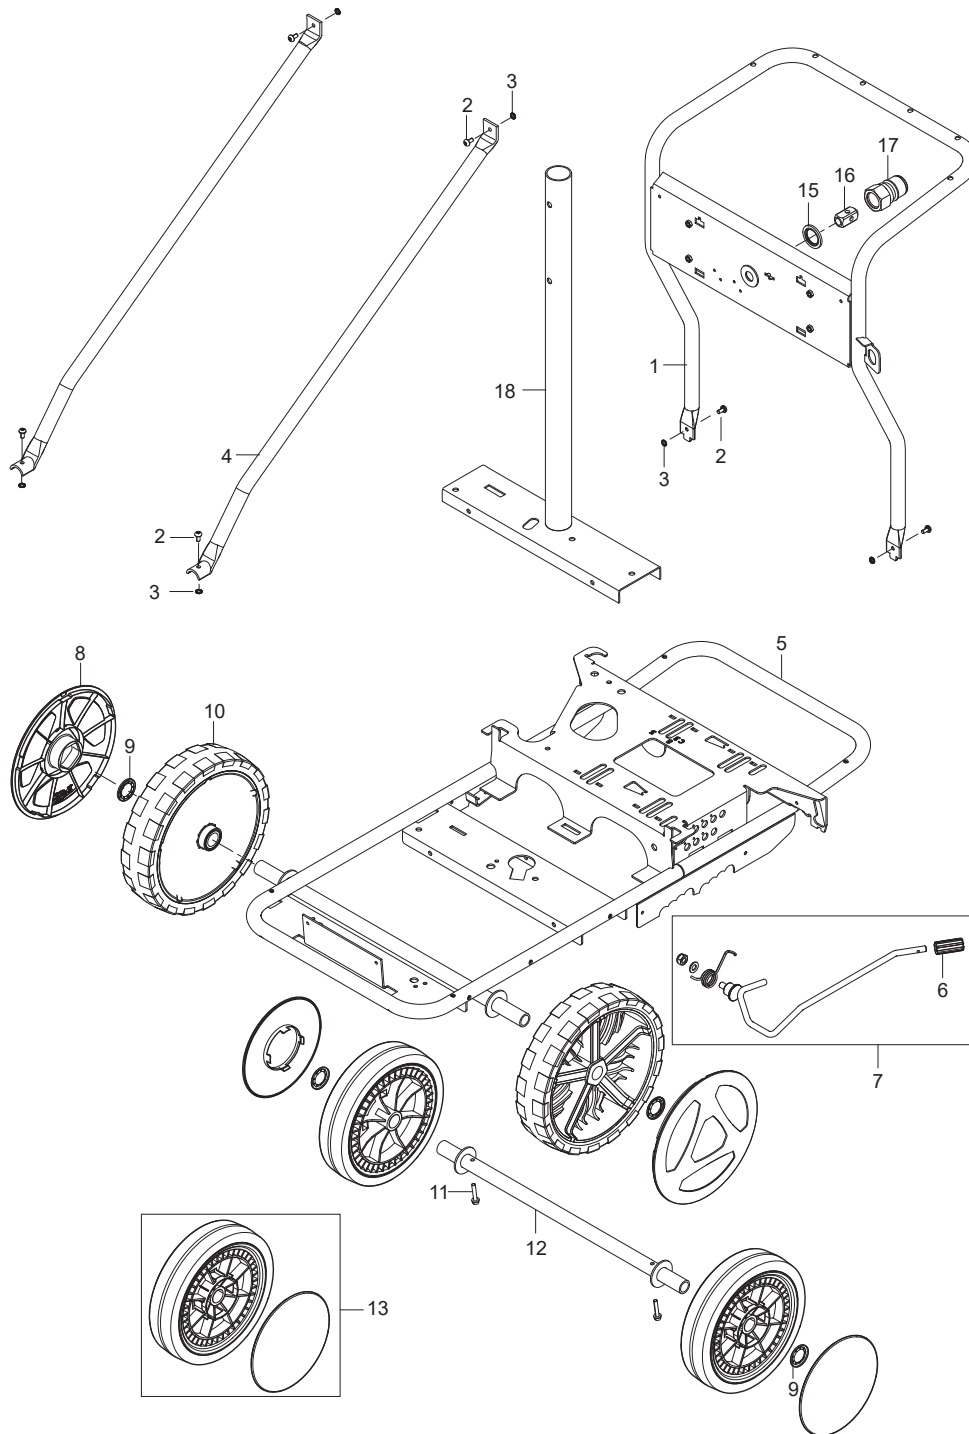

Pos.	Vare-nr	Antal	Beskrivelse	Notes
1	31001157	1	FRAME HANDLE	
2	107143018	6	SCREW M6X16	
3	107143146	6	WASHER SERRATED M6	
4	31001158	2	HANDLE STIFFENER LONG	
5	31001159	1	FRAME LARGE WELDED	
6	107143028	1	BRAKE KNOB	
7	101118229	1	BRAKE ARM LONG KIT	
8	107145780	2	WHEEL CAP FOR WHEEL Ø300X65 - NILFISK	
9	46363	4	Låsering Ø25	
10	107145637	2	WHEEL D300X65	
11	107143027	2	SCREW M6X35 SW10 DIN7500D FZB	
12	31001160	1	WHEEL AXLE REAR	
13	107143304	2	WHEEL D250 HEAVY LOAD W/CAP	
15	1801075	1	Tætningsskive 3/8"	
16	107143066	1	PISTON	
17	1600493	1	Ergo højtryksskobling DN10 3/8" han	
18	31001161	1	BOILER TUBE W. BRACKET LARGE