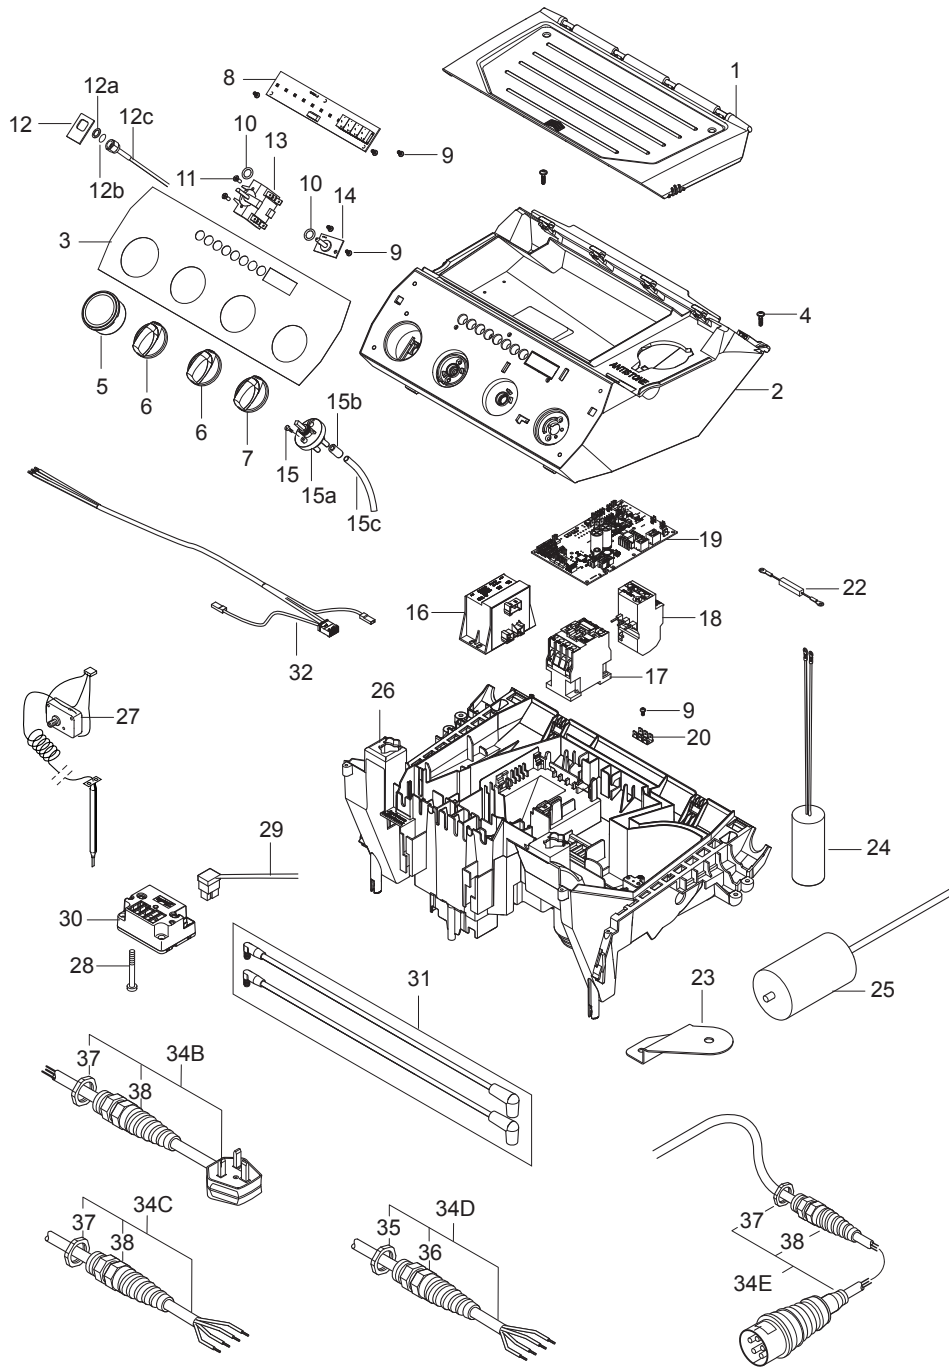

Pos.	Vare-nr	Antal	Beskrivelse	Notes
0	101118269	1	PCBA FOR MH REMOTE CONTROL KIT	
1	107143046	1	TOOL BOX LID	
2	107143045	1	E-BOX TOP	
3	107143153	1	LABEL F. CONTROL PANEL FULL SPEC NILFISK	
4	107141838	2	SCREW K50X18 WN1451 BLACK TORX20	
5	107141648	1	MANOMETER 0-300 BAR - 1/4"	
6	909100204	2	Drejeknap	
7	909100214	1	Drejeknap Gr.1 4Kt	
8	107143154	1	PCBA NEO UI DISPLAY CPL. MH	
9	909100046	5	SCREW 4X8	
10	9868	2	O-ring 10.0X2.5	
11	18274	2	Skrue M4X12	
12	107141650	1	PLATE FOR MANOMETER	
12a	107141651	1	WASHER M12 13X24X2.5 A2 DIN125	
12b	31000508	1	O-RING NBR	
12c	102406647	1	Slange	
13	28877	1	Switch	
14	101117730	1	PCB FOR POTENTIOMETER	
15	1814730	2	SCREW 35X10B W1423	
15a	301001000	1	Doserventil	
15b	301001906	1	Lukkekappe	
15c	106408243	1	HOSE 1/4INCH TRANSPARENT - 5 METERS	
16	107143051	1	POWER TRANSFORMER 230/400V 2X24V	
16	107143064	1	POWER TRANSFORMER 220-240V/440-460V	
16	107143068	1	POWER TRANSFORMER 115 / 200V	
17	103822306	1	Contactora Cjx2-D18-B7 24V	[1]
17	103822313	1	Contactora 12-25A 50/60Hz 24V	[2]
17	103822317	1	Contactora Cjx2-D32-B7 24V	[3]
18	103822327	1	Relæ 12-18 Amp	
19	107143151	1	PCBA MH	
20	107307326	1	EARTH CONNECTOR 6 PIN	
22	107141730	1	DISCHARGE RESISTOR 15KOHM/7W	[4]
23	107143134	1	BRACKET FOR CAPACITOR	[4]
24	107143065	1	CAPACITOR 70UF 400/450V	[4]
25	107141619	1	CAPACITOR 170MF	[4]
26	107143062	1	E-BOX BOTTOM	
27	106268028	1	Exhaust Safety Thermostat Kit	
28	909100149	2	Skrue 5X50	
29	107143098	1	PRIMARY CABLE FOR IGNITION COIL	
30	101117759	1	Tændtransformer 220-240V	
31	101118220	1	2 X IGNITION CORDS KIT	
32	107143056	1	CABLE FOR POWER TRAFØ PRIM 230V	
32	107143063	1	CABLE FOR POWER TRANSFORMER PRIM 400V	
32	107143072	1	CABLE F. POWER TRANSFORMER PRIM 230/400	
34B	101117812	1	POWER C.H07RN 3G1.5 BS13 GDN 6.3X0.8 KIT	[5]
34C	101118182	1	POWER CORD H07RN 4G2.5X6M GND 6.3X0.8 NO	[6]
34D	107143126	1	POWER CORD 4X5.5MM2 X9M	[7]
34E	101118222	1	POWER CORD H07RN 4G1,5 CEE5	[8]
34E	107143166	1		[9]
35	909100198	1	SCREWED CABLE GLAND M25X1.5	
36	909100020	1	Hexagon Thin Nut M25X1.5 En 50262 P	
37	909100019	1	Møtrik	
38	909100043	1	Kabelafastning	

Part Notes:

1. [1] - MH5M-100/760 UK, MH5M-200/960 EU, MH5M-210/1100 EU,
   MH6P-175/1250 EU, MH6M-200/1300 EU, MH7P-180/1260 EU
2. [2] - MH5M-210/1100 NO, MH7P-180/1260 NO, MH8P-180/2000 EU
3. [3] - MH5M-210/1100 EXP, MH6P-200/1300 NO, MH6P-210/1100 JP, MH6P-210/1300 EXP, MH7P-180/1260 JP