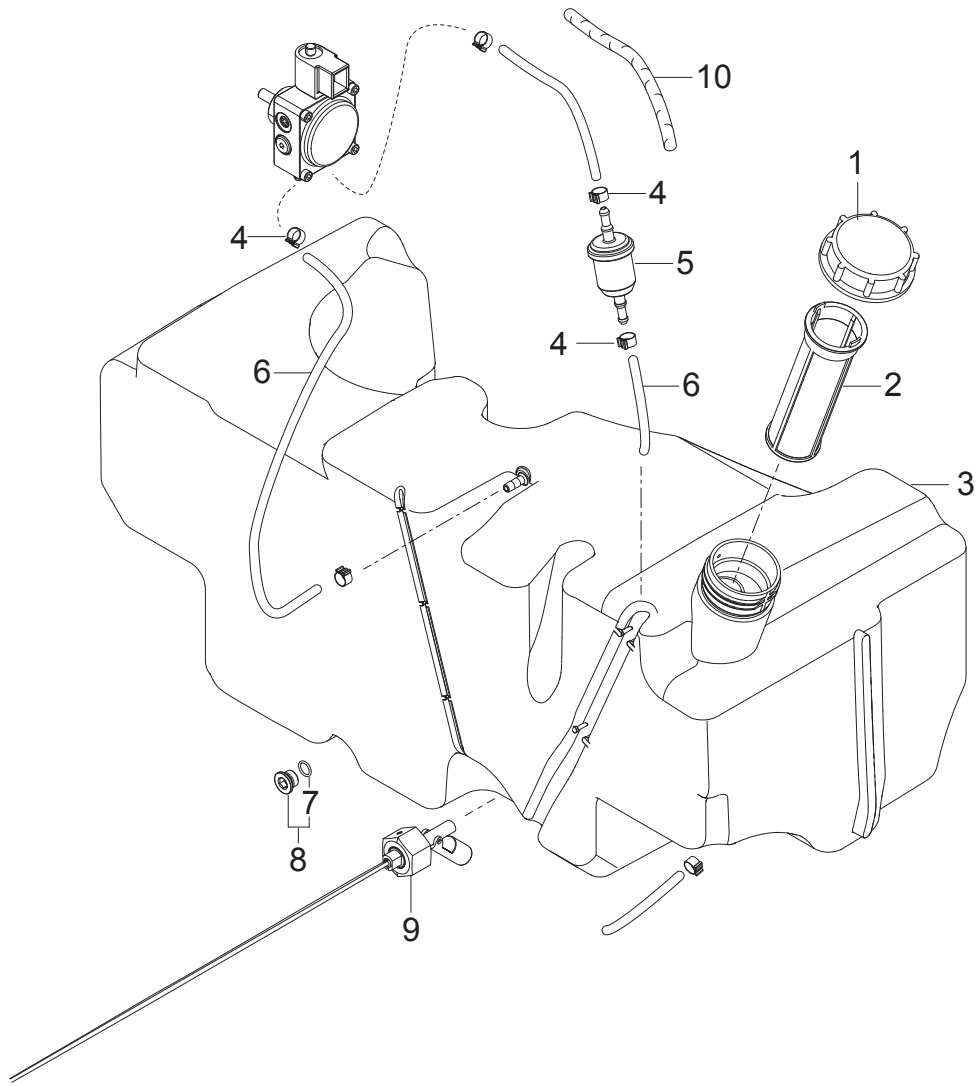

Pos.	Vare-nr	Antal	Beskrivelse	Notes
1	106408243	1	HOSE 1/4INCH TRANSPARENT - 5 METERS	
2	301000561	1	Dæksel	
3	301001133	2	Slangeklemme Ø10/7	
4	101117784	1	Svømmerventil	
5	34218	1	Filter For Float Valve Ku	
6	1800341	1	"Kontramøtrik 3/4"" "	
7	107143084	1	HOSE COUPLING 90° 20X3/4 PP W/NUT/GASKET	
8	107143031	1	FUELFLEX HOSE D28/D20 10BAR/20°	
9	8298	4	Spændebånd	
10	101406054	1	Sponge Rubber Ø4 L 1M	
11	107143032	1	O-RING D30X2 SHORE70 NBR BLACK	
12	106403194	1	Filter til svømmertank	
13	107143060	1	COVER FOR WATER TANK	
14	107143030	1	WATER BREAK TANK	

Part Notes:

- [1] - Up to 07.2016
- [2] - TSB-PPW-2016-018 MH 4M Hose Reel Circlip
- [3] - Mounting instructions MH Nilfisk hose reel

Pos.	Vare-nr	Antal	Beskrivelse	Notes
1	107143034	1	FUEL TANK LID - RED	
2	1604222	1	Filtersi	
3	107143136	1	FUEL TANK 30L	
4	301001133	6	Slangeklemme Ø10/7	
5	301002926	1	Filter	
6	106408244	0.35	Slange Ø6X2.5 - 5 meter	
7	3000072	1	O-ring 10,1 x 1,6 Nitril	
8	6180906	1	Prop m. o-ring	
9	107143033	1	LEVEL SENSOR FUEL TANK	
10	107143164	1	BEND PROTECTOR	[1]

Part Notes:

- [1] - TSB-PPW-2016-017 Locking ring for oil level switch falling off

Pos.	Vare-nr	Antal	Beskrivelse	Notes
1	1814730	2	SCREW 35X10B W1423	
2	301001000	1	Doserventil	
3	301001133	8	Slangeklemme Ø10/7	
4	106408243	1	HOSE 1/4INCH TRANSPARENT - 5 METERS	
5	107141664	2	CAP FOR DETERG. TANK WITH VALVE MOUNTED	[1]
6	107145440	2	Strainer Valve Compl. Kit	
7	80518	1	Plastdunk 10 liter	