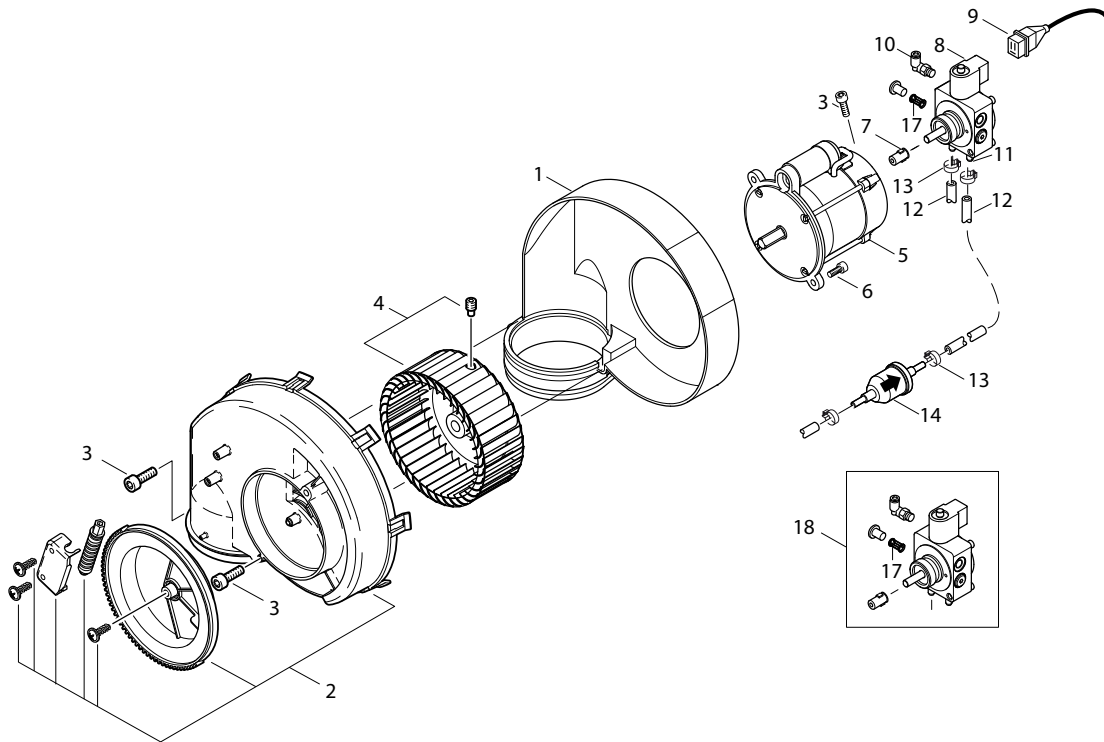

Pos.	Vare-nr	Antal	Beskrivelse	Notes
1	301000495	1	Kedelblæse Hus	
2	301000852	1	Dæsel For Kedelblæserhus	
3	32535	3	SCREW M5X16	
4	301000889	1	Kedelblæsehjul	[1]
4	301002126	1	FAN WHEEL	[2]
5	107143096	1	MOTOR BURNER - 0.23KW/230V/50HZ/1PH	[1]
5	107143097	1	MOTOR BURNER 390W/200-240V/50/60HZ	[2]
6	4697	2	SCREW M6X16	
7	101117707	1	Coupling For Oil Pump Bfa 01 L3L	
8	3821089	1	Spole (Danfoss)	
9	107143095	1	CABLE FOR SOLENOID VALVE 2X0.5	
10	101117706	1	Push-In Angle Fitting	
11	101117777	1	HOSE CONNECTIONS FOR OIL PUMP BFA 01 L3	
12	106408244	1	Slange Ø6X2.5 - 5 meter	
13	301001133	2	Slangeklemme Ø10/7	
14	301002926	1	Filter	
17	31001081	1	FILTER FOR OIL PUMP	
18	101117673	1	Oilepumpe Incl. Fittings	

Part Notes:

1. [1] - MH 5M-210/1100 FA 400/3/50 Gerni, MH 5M-210/1100 FAX 400-230/3/50 NO, MH 6P-175/1250 FAX 400/3/50 EUMH 6P-200/1300 FAX 400/3/50 EU, MH 7P-180/1260 FA 400/3/50 EU
2. [2] - MH 5M-210/1100 FA 440-220/3/60 EXPT, MH 6P-210/1100 FA 200/3/50-60 JP, MH 6P-195/1350 FA 440-220/3/60 EXPT, MH 7P-180/1260 FA 200/3/50-60 JP