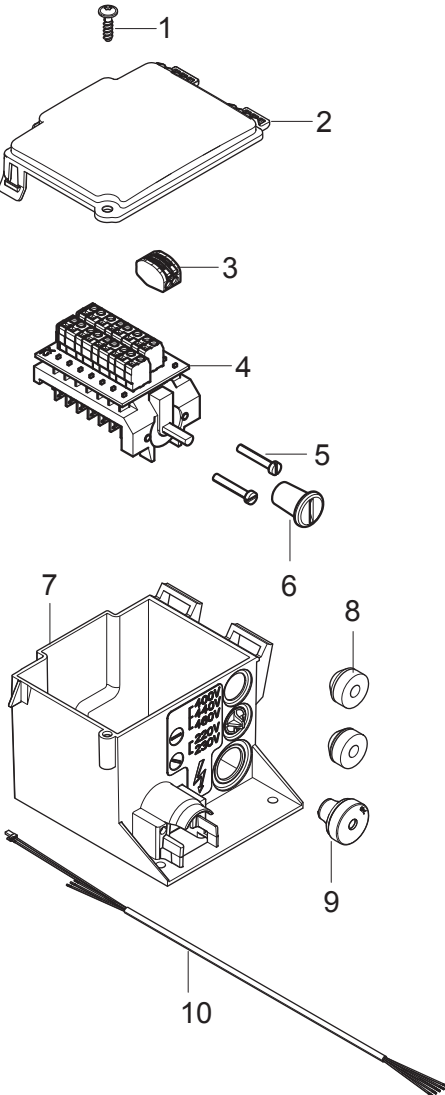

Pos.	Vare-nr	Antal	Beskrivelse	Notes
1	107141838	1	SCREW K50X18 WN1451 BLACK TORX20	
2	301000782	1	Dæksel	
3	107143069	1	SNAP TERMINAL 2 POL	
4	107143073	1	PCB SWITCH STAR/DELTA	
5	101117739	2	SCREW HEX M4X22-8.8 A2K DIN912	
6	64580	1	ROTARY KNOB	[1]
7	107143074	1	E-BOX	
8	3803764	2	Pakdåse Tet 5-7C	
9	3803772	1	CABLE GROMMET TET 7-10C	
10	107143071	1	MOTOR CABLE 5G2.5 FOR STAR/DELTA	

Part Notes:

1. [1] - TSB-PPW-2016-007 Rotary knob for Voltage selector switch 230V-400V must be sealed with lacquer
   DE TSB-PPW-2016-007 Drehknopf des Spannungsauswahlschalters 230V-400V muss mit Lack versiegelt werden