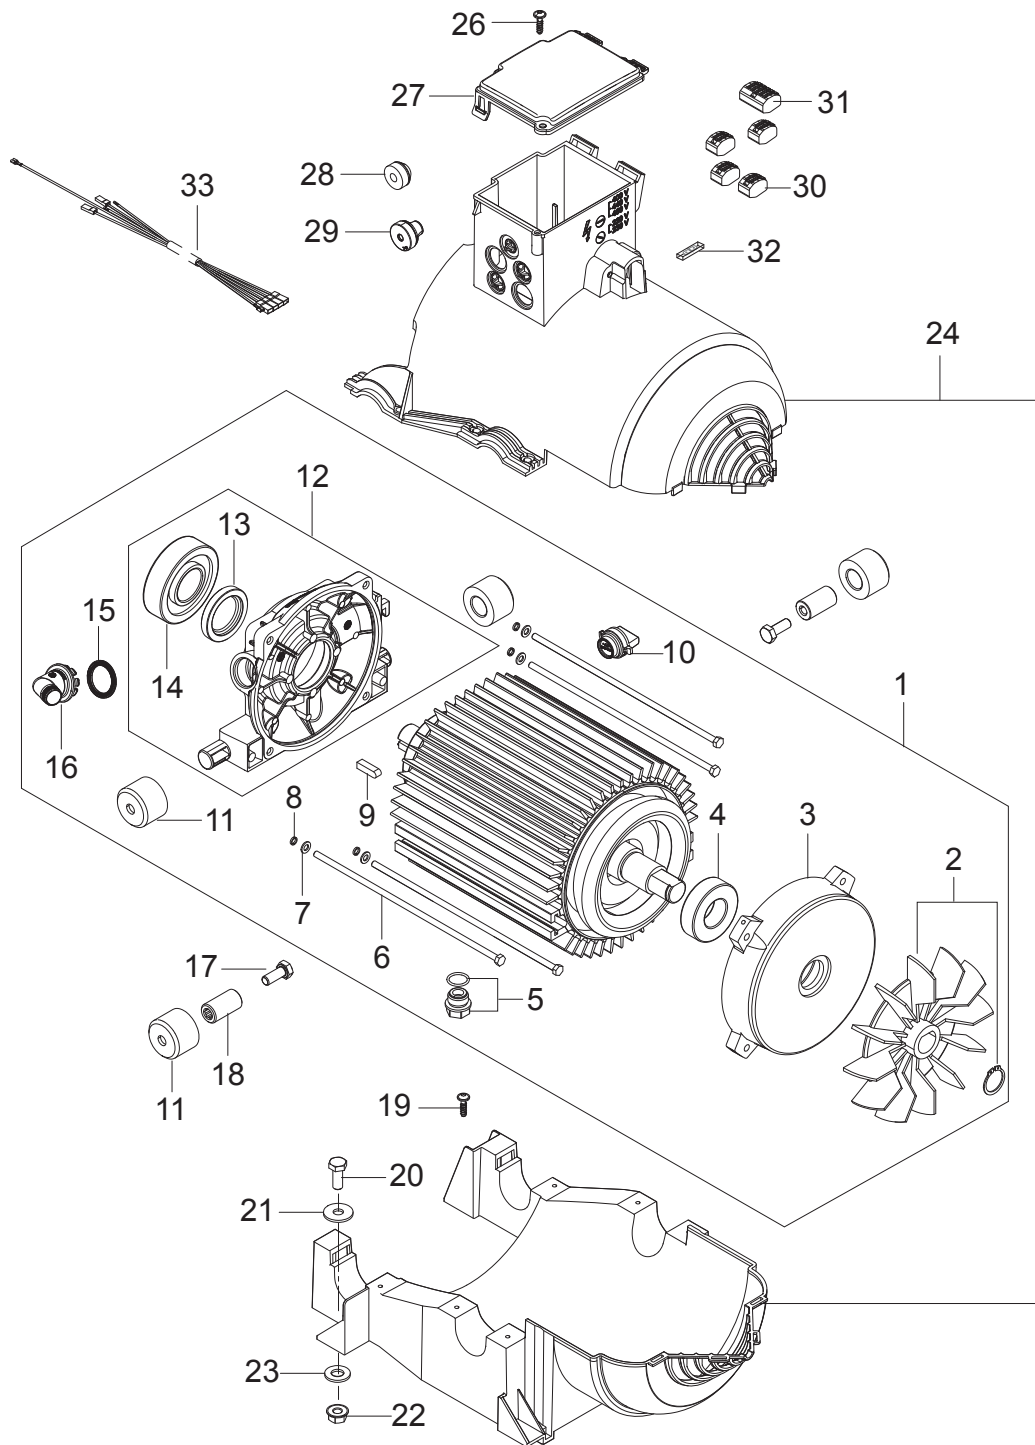

Pos.	Vare-nr	Antal	Beskrivelse	Notes
0	31001082	1	Olie ROTRA MP 80W-90 1L	[1]
1	31001006	1	MOTOR NA4 - 2.2KW/230V/50HZ/1PH	
1	31001010	1	MOTOR NA4 - 2.8KW/230/400V/50HZ/3PH	
2	107145038	1	FAN INCL. SEAL V-RING	
3	107145037	1	N-BEARING COVER	
4	301003080	1	Leje, 6205 Zz	
5	31001038	1	PLUG FOR OIL DRAIN W/O O-RING	
6	31000916	4	STAY BOLT M5X210	
7	31000918	4	WASHER D5.5XD10 GB/T97.1 ISO7089	
8	31000919	4	LOCK RING D5.1XD7.7 GB/T93 DIN127	
9	101814798	1	KEY 6 X 6 X 20 MM FOR POSEIDON 4	
10	31001039	1	OIL PLUG FOR NA3 AND NA4	
11	107142545	4	SUSPENSION D35 X D17 X L25	
12	31000920	1	D-BEARING COVER P4 INCL SEAL AND BEARING	
13	301003078	1	Oil Seal	
14	31001028	1	BEARING 7306	
15	31000921	1	SEAL ID 23.4XOD 31 D 2/3.5	
16	31000922	1	CABLE GLAND 23.5 SNAPON 110 DEG	
17	2753	2	Skruer	
18	107142544	2	NUT M8 X D17 X L31 INT. HEX 8	
19	107141838	2	SCREW K50X18 WN1451 BLACK TORX20	
20	2753	2	Skruer	
21	2793	2	WASHER 8.4X2	
22	1800515	2	Låsemøtrik M8	
23	1800796	2	Skive M8	
24	107143077	1	COVER FOR MOTOR MH3	
26	107141838	7	SCREW K50X18 WN1451 BLACK TORX20	
27	301000782	1	Dæksel	
28	3803764	1	Pakdåse Tet 5-7C	
29	3803772	1	CABLE GROMMET TET 7-10C	
30	107143069	4	SNAP TERMINAL 2 POL	[2]
31	301002165	1	CABLE CLAMP TERMINAL 5POL WAGO 222-415	[2]
32	107143078	1	JUNCTION 6.3X0.8	
33	107143079	1	MOTOR CABLE 5G1.5 FOR 1- MH3	
33	107143080	1	MOTOR CABLE 5G1.5 FOR 3- MH3	

Part Notes:

1. [1] - TSB-PPW-2016-016 MC 3C_MC 4M_MH 3M Pump oil no stock
   [2] - Only 3 ph