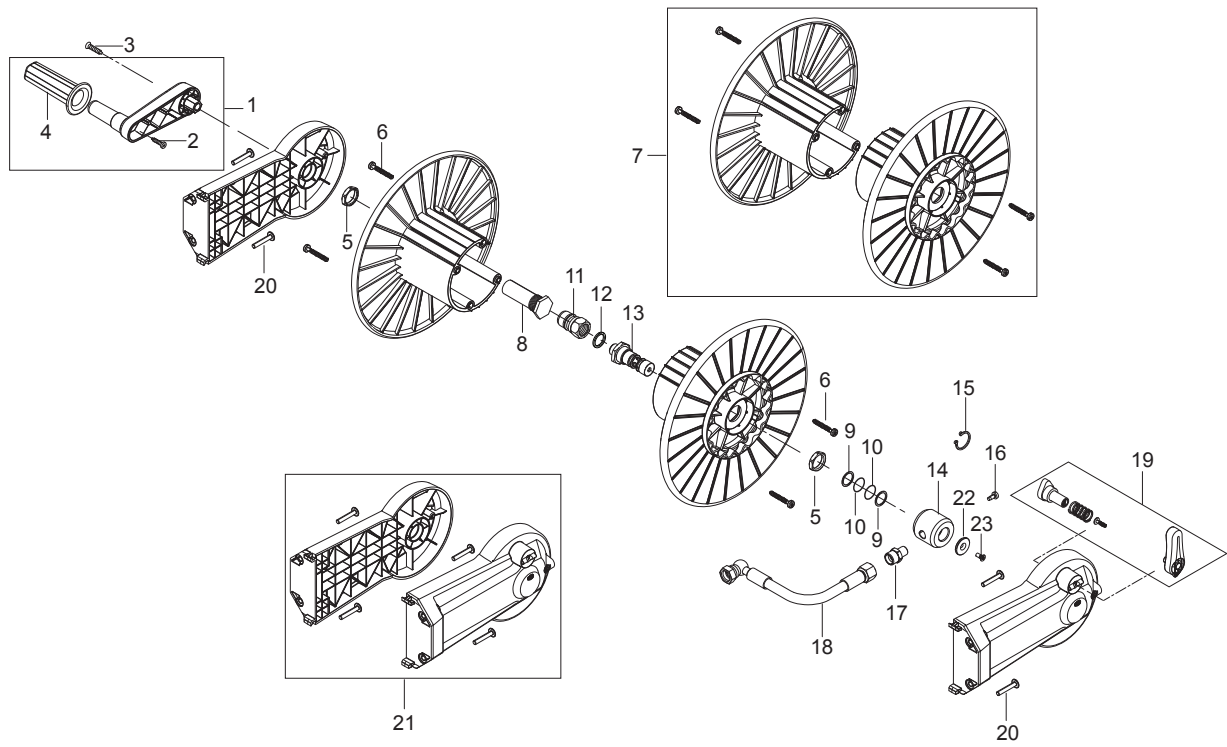

PARTS LIST

2017.07.31

TABLE OF CONTENTS

Cabinet.....	1
Chassis.....	3
Hose reel.....	5
Water break tank.....	7
Fuel tank.....	9
Water inlet_PA.....	11
1x detergent.....	13
Anti-scale.....	15
Electric box.....	17
Cables and wires.....	20
Motor with el-box_Star/Delta.....	22
Motor with el-box.....	24
Pump_without easy start and without injector.....	26
Flow control PA.....	28
Fan.....	30
Burner unit.....	32
Boiler b2.....	34
Lifting device MH3_MH4 accessory.....	36
Sandfilter accessory.....	38
Recommended spare parts.....	40

Pos.	Vare-nr	Antal	Beskrivelse	Notes
1	31001031	1	FRAME HANDLE	
2	107143018	6	SCREW M6X16	
3	107143146	6	WASHER SERRATED M6	
4	31001032	2	HANDLE STIFFENER SHORT	
5	31001033	1	FRAME SHORT	
6	107143028	1	BRAKE KNOB	
7	101118180	1	BRAKE ARM SHORT KIT	
8	107145780	2	WHEEL CAP FOR WHEEL Ø300X65 - NILFISK	
9	46363	4	Låsering Ø25	
10	107145637	2	WHEEL D300X65	
11	107143027	2	SCREW M6X35 SW10 DIN7500D FZB	
12	31001034	1	WHEEL AXLE REAR	
13	107143304	2	WHEEL D250 HEAVY LOAD W/CAP	
14	1801075	1	Tætningsskive 3/8"	
15	107143066	1	PISTON	
16	1600493	1	Ergo højtrykskobling DN10 3/8" han	

Part Notes:

- [1] - Up to 07.2016
- [2] - TSB-PPW-2016-018 MH 4M Hose Reel Circlip
- [3] - Mounting instructions MH Nilfisk hose reel

Pos.	Vare-nr	Antal	Beskrivelse	Notes
1	106408243	1	HOSE 1/4INCH TRANSPARENT - 5 METERS	
2	301000561	1	Dæksel	
3	301001133	2	Slangeklemme Ø10/7	
4	101117784	1	Svømmerventil	
5	34218	1	Filter For Float Valve Ku	
6	1800341	1	"Kontramøtrik 3/4" "	
7	107143084	1	HOSE COUPLING 90° 20X3/4 PP W/NUT/GASKET	
8	107143031	1	FUELFLEX HOSE D28/D20 10BAR/20°	
9	8298	4	Spændebånd	
10	101406054	1	Sponge Rubber Ø4 L 1M	
11	107143032	1	O-RING D30X2 SHORE70 NBR BLACK	
12	106403194	1	Filter til svømmertank	
13	107143060	1	COVER FOR WATER TANK	
14	107143030	1	WATER BREAK TANK	