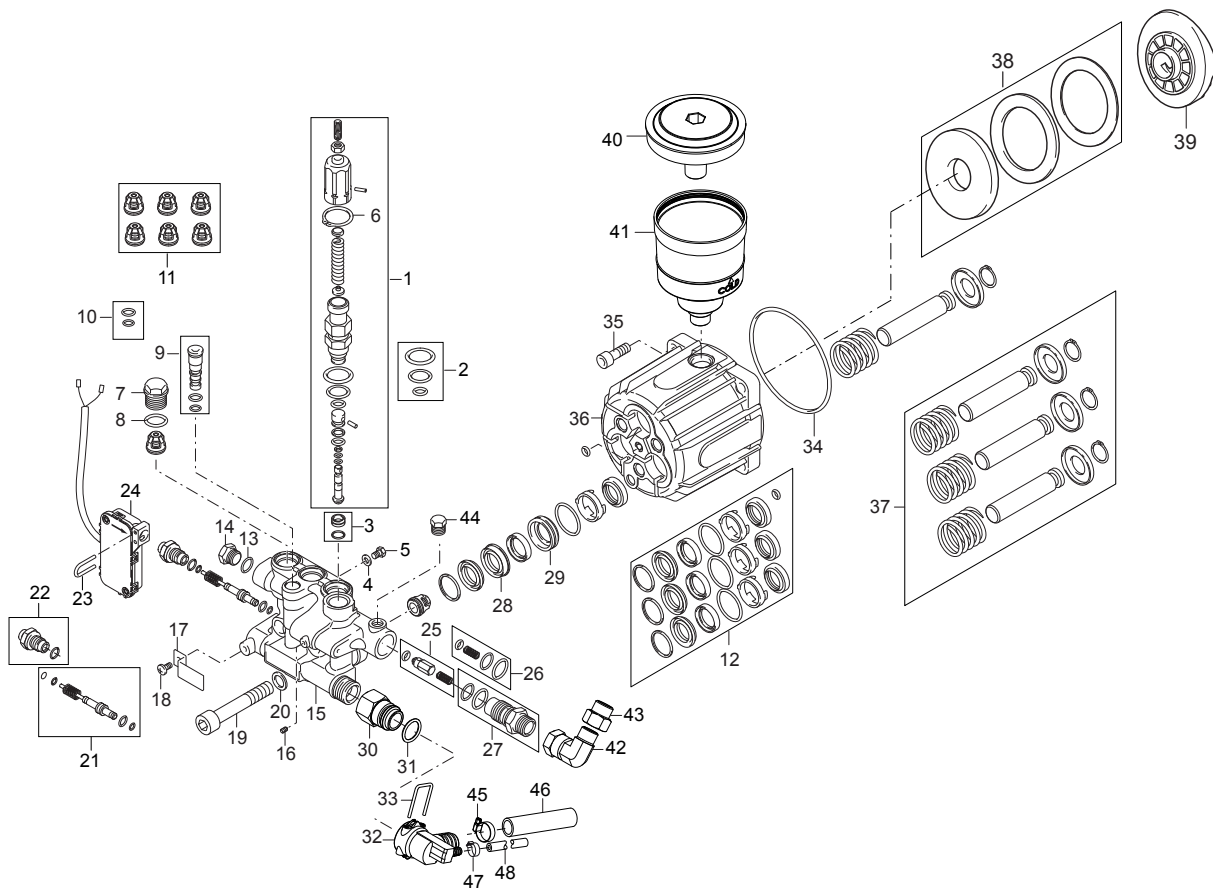

Pos.	Vare-nr	Antal	Beskrivelse	Notes
1	31000978	1	REGULATION SAFETY BLOCK	
2	301003032	1	O-Ring Regulation Safety	
3	301003033	1	Valve Seat Kit	
4	31000944	1	WASHER	
5	301003035	1	SCREW M6	
6	101117994	1	RETAINER RING Ø23 DIN 471	
7	301003039	1	PLUG Ø 15.6	
8	301003040	1	O-Ring Ø 15,6X1,78	
9	301003073	1	PLUG KIT	
10	301003160	2	O-RING KIT	
11	31000576	6	VALVE KIT 6 PCS	
12	301003042	3	Pakningssæt POSEIDON 4	
13	301003043	1	O-Ring Ø 10,82X1,78	
14	301003044	1	PLUG Ø 10.8	
15	301003045	1	Pump Head	
16	301003046	1	SCREW M3X5	
17	301003047	1	BRACKET	
18	301003048	1	SCREW M5X10	
19	301003049	1	SCREW M12X70 UNI 5931	
20	301003050	1	WASHER Ø 12	
21	31000986	1	PISTON KIT FOR MICROSWITCH	
22	31000987	1	Fitting kit til microswitch	
23	301003053	1	Clamp	
24	31001037	1	SWITCHBOX ASSEMBLED WITH CABLE	
25	31000988	1	INJECTOR	
26	31000989	1	O-RING KIT FOR INJECTOR	
27	31000990	1	INJECTOR KIT	
28	301001559	1	"Thrust Collar Ø18 ""Np3- Pump"	
29	301003059	1	Piston Guide	
30	107143091	1	WATER INLET NA4	
31	107143088	1	O-RING 18.72X2.62	
32	107143092	1	WATER LIMITER (SMALL)	
33	107143085	1	LOCK PIN	
34	31000973	1	O-RING D 94.92x2.62	
35	301003063	1	SCREW M5X25 UNI 5931	
36	31000972	1	PUMP BODY	
37	31000992	3	PISTON KIT D18	
38	31000993	1	BEARING KIT 1MM	
39	301003137	1	WOBBLE DISC 11	[1]
39	301003139	1	Skråskive 13	[2]
40	301000615	1	Dæksel	
41	301000614	1	Oliebeholder	
42	107143093	1	SWIVEL ADAPTER 90 3/8	
43	107143090	1	ADAPTOR IN 3/8 OUT M18X1.5	
44	G030733	1	HOLE PLUG. 1/8	
45	8298	2	Spændebånd	
46	107143031	1	FUELFLEX HOSE D28/D20 10BAR/20°	
47	11654	2	Slangeklemme	
48	106408243	1	HOSE 1/4INCH TRANSPARENT - 5 METERS	

Part Notes:

1. [1] - MH 3M-160/770 PA 440-220/3/60
   [2] - MH 3M-160/770 PA 400/3/50