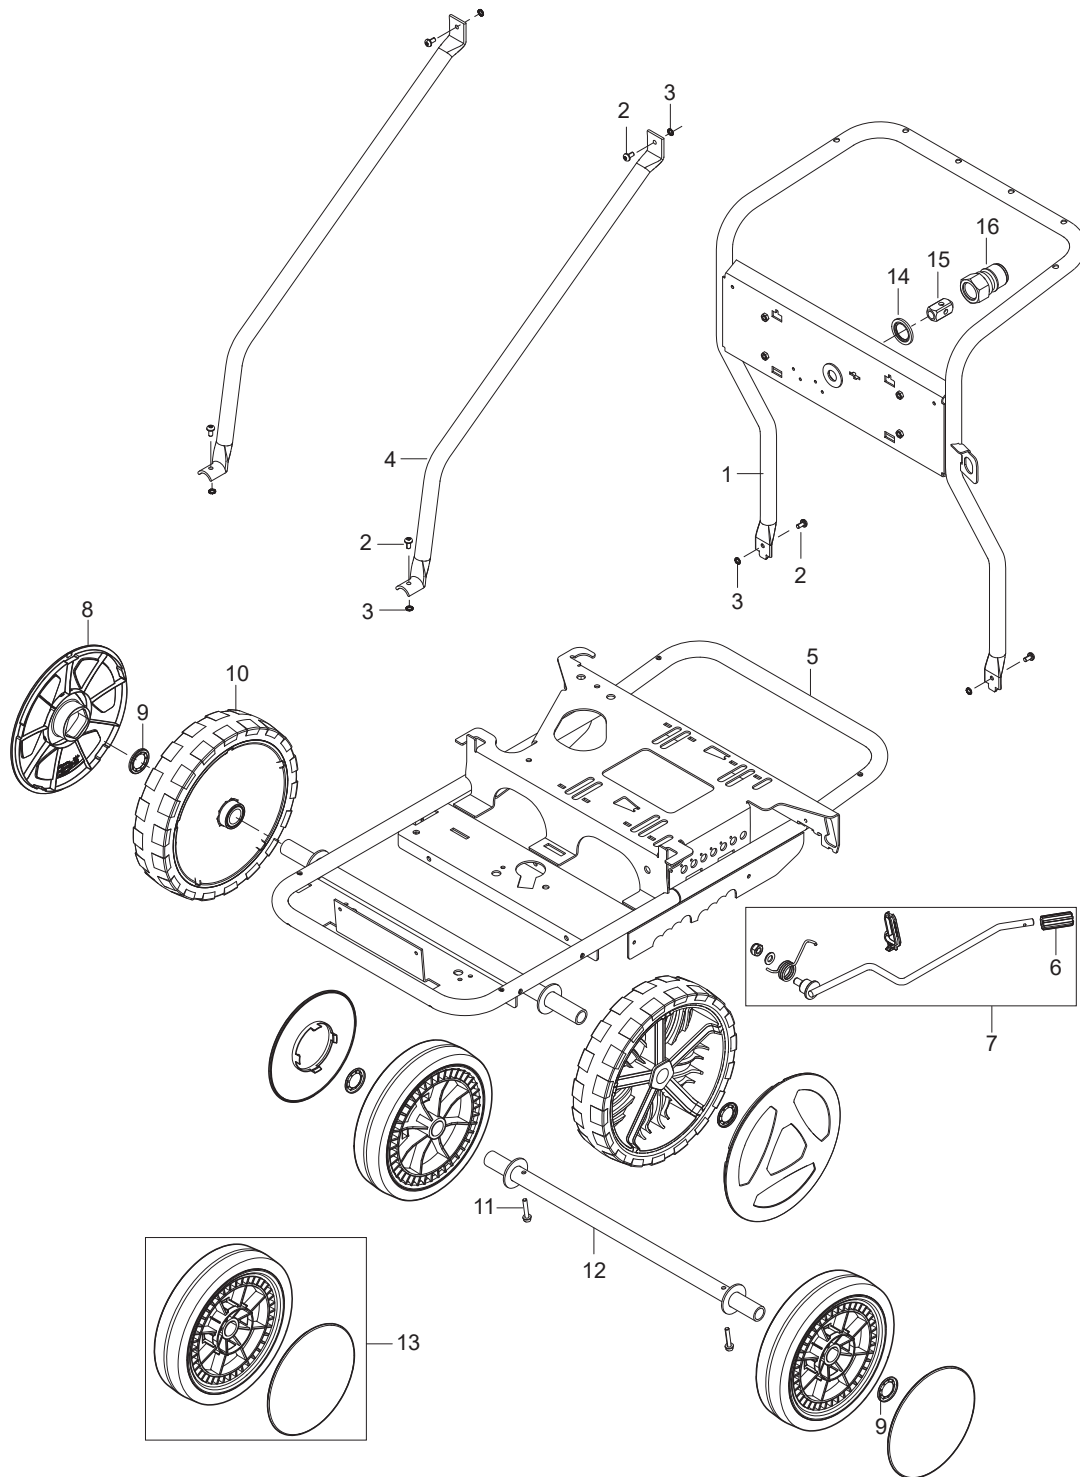

PARTS LIST

2017.07.31

TABLE OF CONTENTS

Cabinet.....	1
Chassis.....	3
Hose reel.....	5
Water break tank.....	7
Fuel tank.....	9
Water inlet_PA.....	11
1x detergent.....	13
Anti-scale.....	15
Electric box.....	17
Cables and wires.....	20
Motor with el-box_Star/Delta.....	22
Motor with el-box.....	24
Pump_without easy start and without injector.....	26
Flow control PA.....	28
Fan.....	30
Burner unit.....	32
Boiler b2.....	34
Lifting device MH3_MH4 accessory.....	36
Sandfilter accessory.....	38
Recommended spare parts.....	40

Pos.	Vare-nr	Antal	Beskrivelse	Notes
1	31001031	1	FRAME HANDLE	
2	107143018	6	SCREW M6X16	
3	107143146	6	WASHER SERRATED M6	
4	31001032	2	HANDLE STIFFENER SHORT	
5	31001033	1	FRAME SHORT	
6	107143028	1	BRAKE KNOB	
7	101118180	1	BRAKE ARM SHORT KIT	
8	107145780	2	WHEEL CAP FOR WHEEL Ø300X65 - NILFISK	
9	46363	4	Låsering Ø25	
10	107145637	2	WHEEL D300X65	
11	107143027	2	SCREW M6X35 SW10 DIN7500D FZB	
12	31001034	1	WHEEL AXLE REAR	
13	107143304	2	WHEEL D250 HEAVY LOAD W/CAP	
14	1801075	1	Tætningsskive 3/8"	
15	107143066	1	PISTON	
16	1600493	1	Ergo højtrykskobling DN10 3/8" han	

Part Notes:

- [1] - Up to 07.2016
- [2] - TSB-PPW-2016-018 MH 4M Hose Reel Circlip
- [3] - Mounting instructions MH Nilfisk hose reel

Pos.	Vare-nr	Antal	Beskrivelse	Notes
1	106408243	1	HOSE 1/4INCH TRANSPARENT - 5 METERS	
2	301000561	1	Dæksel	
3	301001133	2	Slangeklemme Ø10/7	
4	101117784	1	Svømmerventil	
5	34218	1	Filter For Float Valve Ku	
6	1800341	1	"Kontramøtrik 3/4" "	
7	107143084	1	HOSE COUPLING 90° 20X3/4 PP W/NUT/GASKET	
8	107143031	1	FUELFLEX HOSE D28/D20 10BAR/20°	
9	8298	4	Spændebånd	
10	101406054	1	Sponge Rubber Ø4 L 1M	
11	107143032	1	O-RING D30X2 SHORE70 NBR BLACK	
12	106403194	1	Filter til svømmertank	
13	107143060	1	COVER FOR WATER TANK	
14	107143030	1	WATER BREAK TANK	