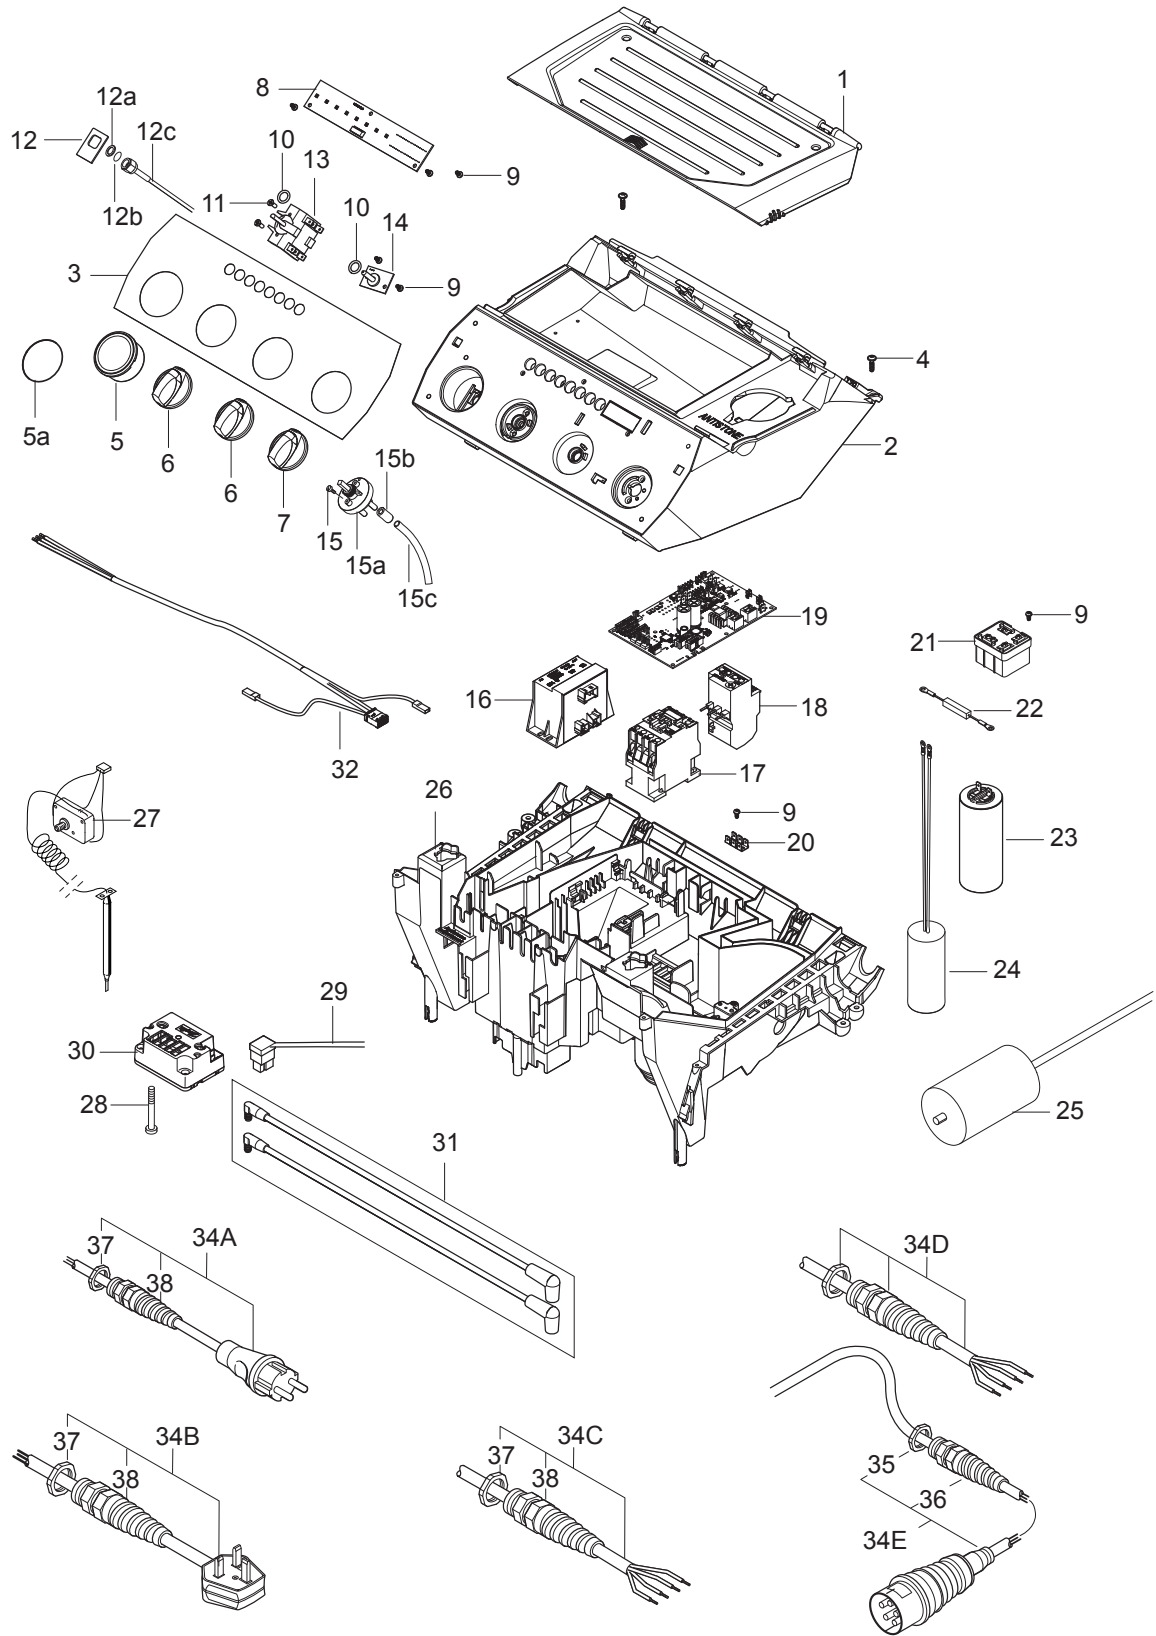

Pos.	Vare-nr	Antal	Beskrivelse	Notes
0	101118269	1	PCBA FOR MH REMOTE CONTROL KIT	[1]
1	107143046	1	TOOL BOX LID	
2	107143045	1	E-BOX TOP	
3	107143047	1	LABEL F. CONTR PANEL MEDIUM SPEC NILFISK	
3	107143049	1	LABEL F. CONTROL PANEL LOW SPEC NILFISK	[2]
4	107141838	2	SCREW K50X18 WN1451 BLACK TORX20	
5	107141648	1	MANOMETER 0-300 BAR - 1/4"	
5a	107143050	1	COVER FOR E-BOX (MANO-HOLE)	[2]
6	909100204	2	Drejeknap	
7	909100214	1	Drejeknap Gr.1 4Kt	
8	107143044	1	PCBA UI LED	
9	909100046	5	SCREW 4X8	
10	9868	2	O-ring 10.0X2.5	
11	18274	2	Skruer M4X12	
12	107141650	1	PLATE FOR MANOMETER	
12a	107141651	1	WASHER M12 13X24X2.5 A2 DIN125	
12b	31000508	1	O-RING NBR	
12c	102406647	1	Slange	
13	28877	1	Switch	
14	101117730	1	PCB FOR POTENTIOMETER	
15	1814730	2	SCREW 35X10B W1423	
15a	301001000	1	Doserventil	
15b	301001906	1	Lukkekappe	
15c	106408243	1	HOSE 1/4INCH TRANSPARENT - 5 METERS	
16	107143051	1	POWER TRANSFORMER 230/400V 2X24V	
16	107143064	1	POWER TRANSFORMER 220-240V/440-460V	
16	107143068	1	POWER TRANSFORMER 115 / 200V	
17	103822306	1	Contactora Cjx2-D18-B7 24V	[3]
17	103822313	1	Contactora 12-25A 50/60Hz 24V	[4]
17	103822317	1	Contactora Cjx2-D32-B7 24V	[5]
18	103822327	1	Relæ 12-18 Amp	
19	107143151	1	PCBA MH	
20	107307326	1	EARTH CONNECTOR 6 PIN	
21	107141729	1	START RELAY RVAH4AH3C	
22	107141730	1	DISCHARGE RESISTOR 15KOHM/7W	
23	301002320	1	Kondensator	[6]
24	107143065	1	CAPACITOR 70UF 400/450V	[7]
25	107141619	1	CAPACITOR 170MF	[7]
26	107143062	1	E-BOX BOTTOM	
27	101117723	1	Flammesensor Neptun 2	
28	909100149	2	Skruer 5X50	
29	107143098	1	PRIMARY CABLE FOR IGNITION COIL	
30	103822275	1	IGNITION TRANSF. 220-240 50-60 - DANFOSS	
31	101118220	1	2 X IGNITION CORDS KIT	
32	107143056	1	CABLE FOR POWER TRAF0 PRIM 230V	[8]
32	107143063	1	CABLE FOR POWER TRANSFORMER PRIM 400V	[9]
32	107143072	1	CABLE F. POWER TRANSFORMER PRIM 230/400	[10]
34A	101117809	1	POWER C.H07RN 3G1.5 CEE7 GDN 6.3X0.8 KIT	[11]
34B	101117812	1	POWER C.H07RN 3G1.5 BS13 GDN 6.3X0.8 KIT	[12]
34C	101117811	1	POWER C.H07RN 4G1.5 GDN 6.3X0.8 KIT	[13]
34C	107143099	1	POWER CORD 4x2,5mm2 x9m	[14]
34D	101118182	1	POWER CORD H07RN 4G2.5X6M GND 6.3X0.8 NO	[15]
34E	301000834	1	Ledning Med Stik	[16]
35	909100198	1	SCREWED CABLE GLAND M25X1.5	
36	909100020	1	Hexagon Thin Nut M25X1.5 En 50262 P	
37	909100019	1	Møtrik	
38	909100043	1	Kabelafastning