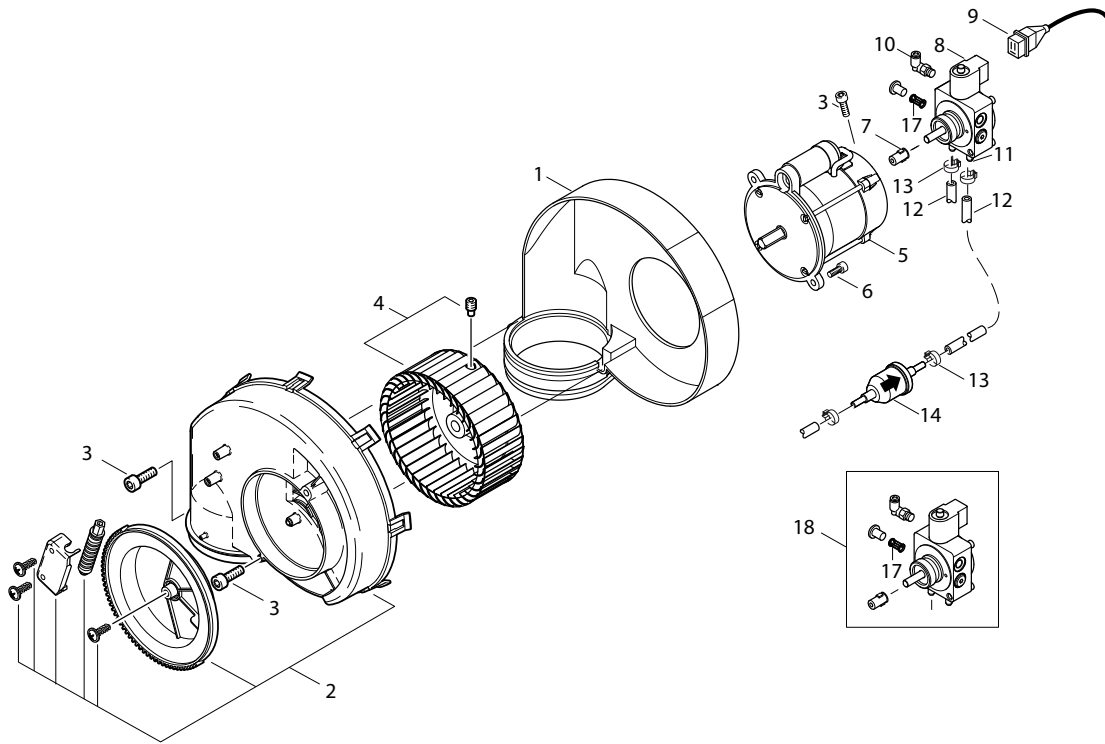

Pos.	Vare-nr	Antal	Beskrivelse	Notes
1	301000495	1	Kedelblæse Hus	
2	301000852	1	Dæsel For Kedelblæserhus	
3	32535	3	SCREW M5X16	
4	301000889	1	Kedelblæsehjul	
4	301002126	1	FAN WHEEL	[1]
5	107143096	1	MOTOR BURNER - 0.23KW/230V/50HZ/1PH	
5	107143097	1	MOTOR BURNER 390W/200-240V/50/60HZ	[1]
6	4697	2	SCREW M6X16	
7	101117707	1	Coupling For Oil Pump Bfa 01 L3L	
8	3821089	1	Spole (Danfoss)	
9	107143095	1	CABLE FOR SOLENOID VALVE 2X0.5	
10	101117706	1	Push-In Angle Fitting	
11	101117777	1	HOSE CONNECTIONS FOR OIL PUMP BFA 01 L3	
12	106408244	1	Slange Ø6X2.5 - 5 meter	
13	301001133	2	Slangeklemme Ø10/7	
14	301002926	1	Filter	
17	31001081	1	FILTER FOR OIL PUMP	
18	101117673	1	Oilepumpe Incl. Fittings	

Part Notes:

[1] - JP, EXPT