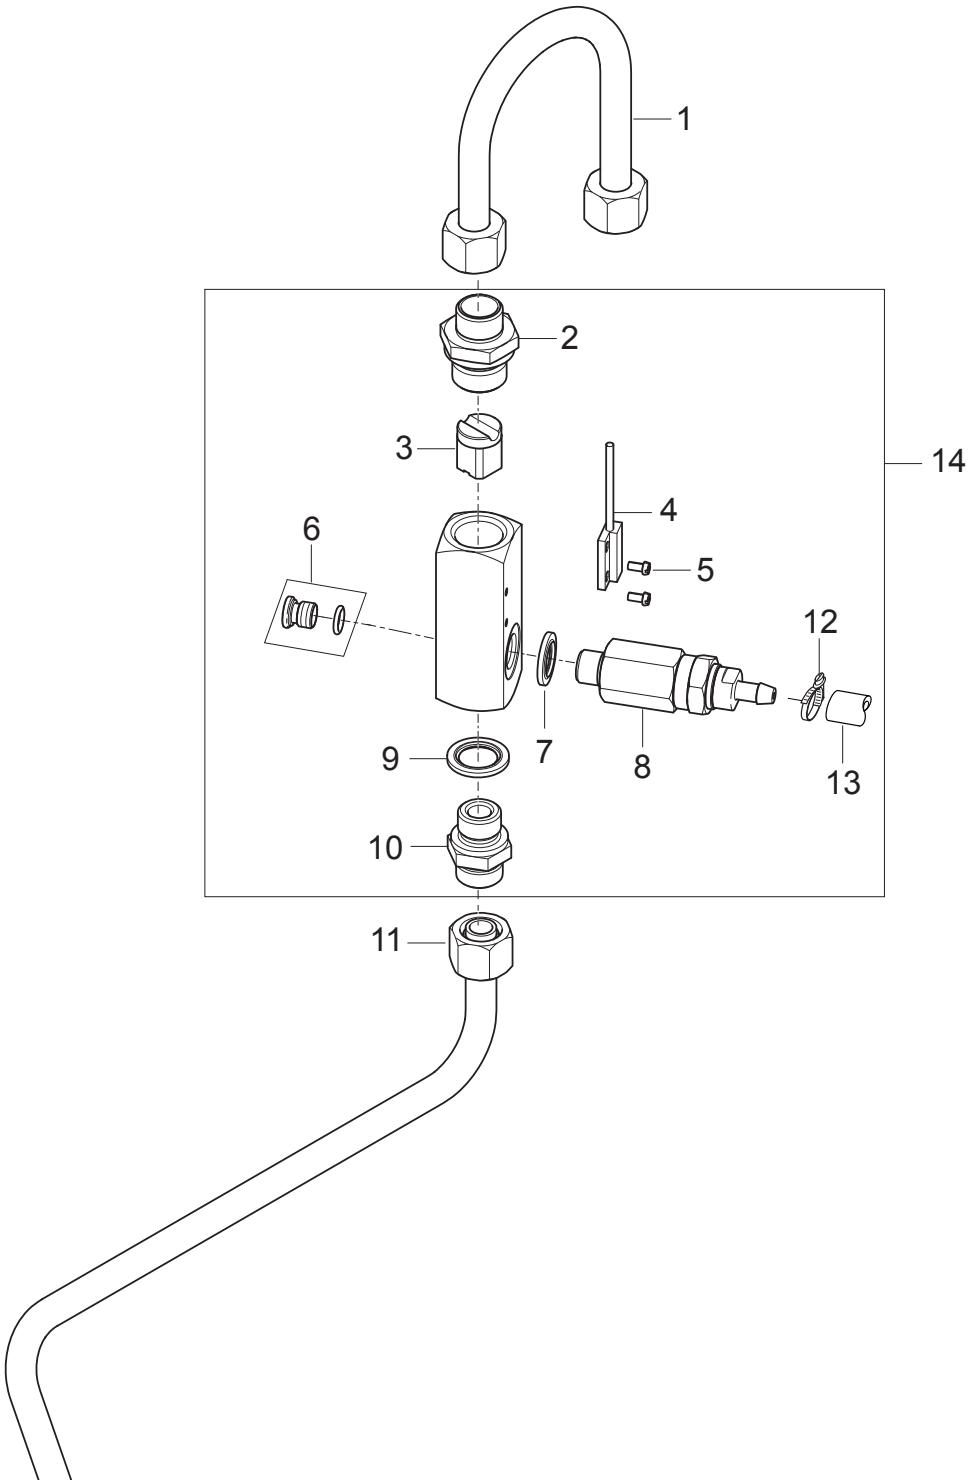

Pos.	Vare-nr	Antal	Beskrivelse	Notes
1	107143115	1	PIPE FLOW CONTROL PA/BOILER B2-B2.5	
2	107143122	1	THREADED CONNECTION D12X1/2 INCH	
3	101117798	1	Magnet Housing Cpl. Kit	
4	107143121	1	REED SWITCH NO W/CABLE	
5	101118033	2	Screw M3X6 Brass Din 84 Iso 1207 Kit	
6	101117924	1	Prop For Mpu 1/8	
7	1803493	1	Tætningsskive f. 1/4" RG	
8	101118196	1	OPENING PRESSURE VALVE 146 BAR KIT	
8	101118197	1	OPENING PRESSURE VALVE 200 BAR KIT	
9	1801075	1	Tætningsskive 3/8"	
10	1601079	1	Ligeforskrning	
11	107143118	1	PIPE MPU/FLOW CONTROL NA4 PA	[1]
11	107143119	1	PIPE MPU/FLOW CONTROL NA5-PA/B2-B2.5	
12	11654	2	Slangeklemme	
13	101406100	1	Kemislange, 5 Meter	
14	101118200	1	FLOW CONTROL PA 146BAR MH3 KIT	[2]
14	101118218	1	FLOW CONTROL PA 200BAR MH3 KIT	[3]

Part Notes:

1. [1] - MH 3M-100/600 PA, MH 3M-140/580 PA, MH 3M-160/770 PA
   [2] - MH 3M-100/600
   [3] - MH 3M-140/580 , MH 3M-160/770