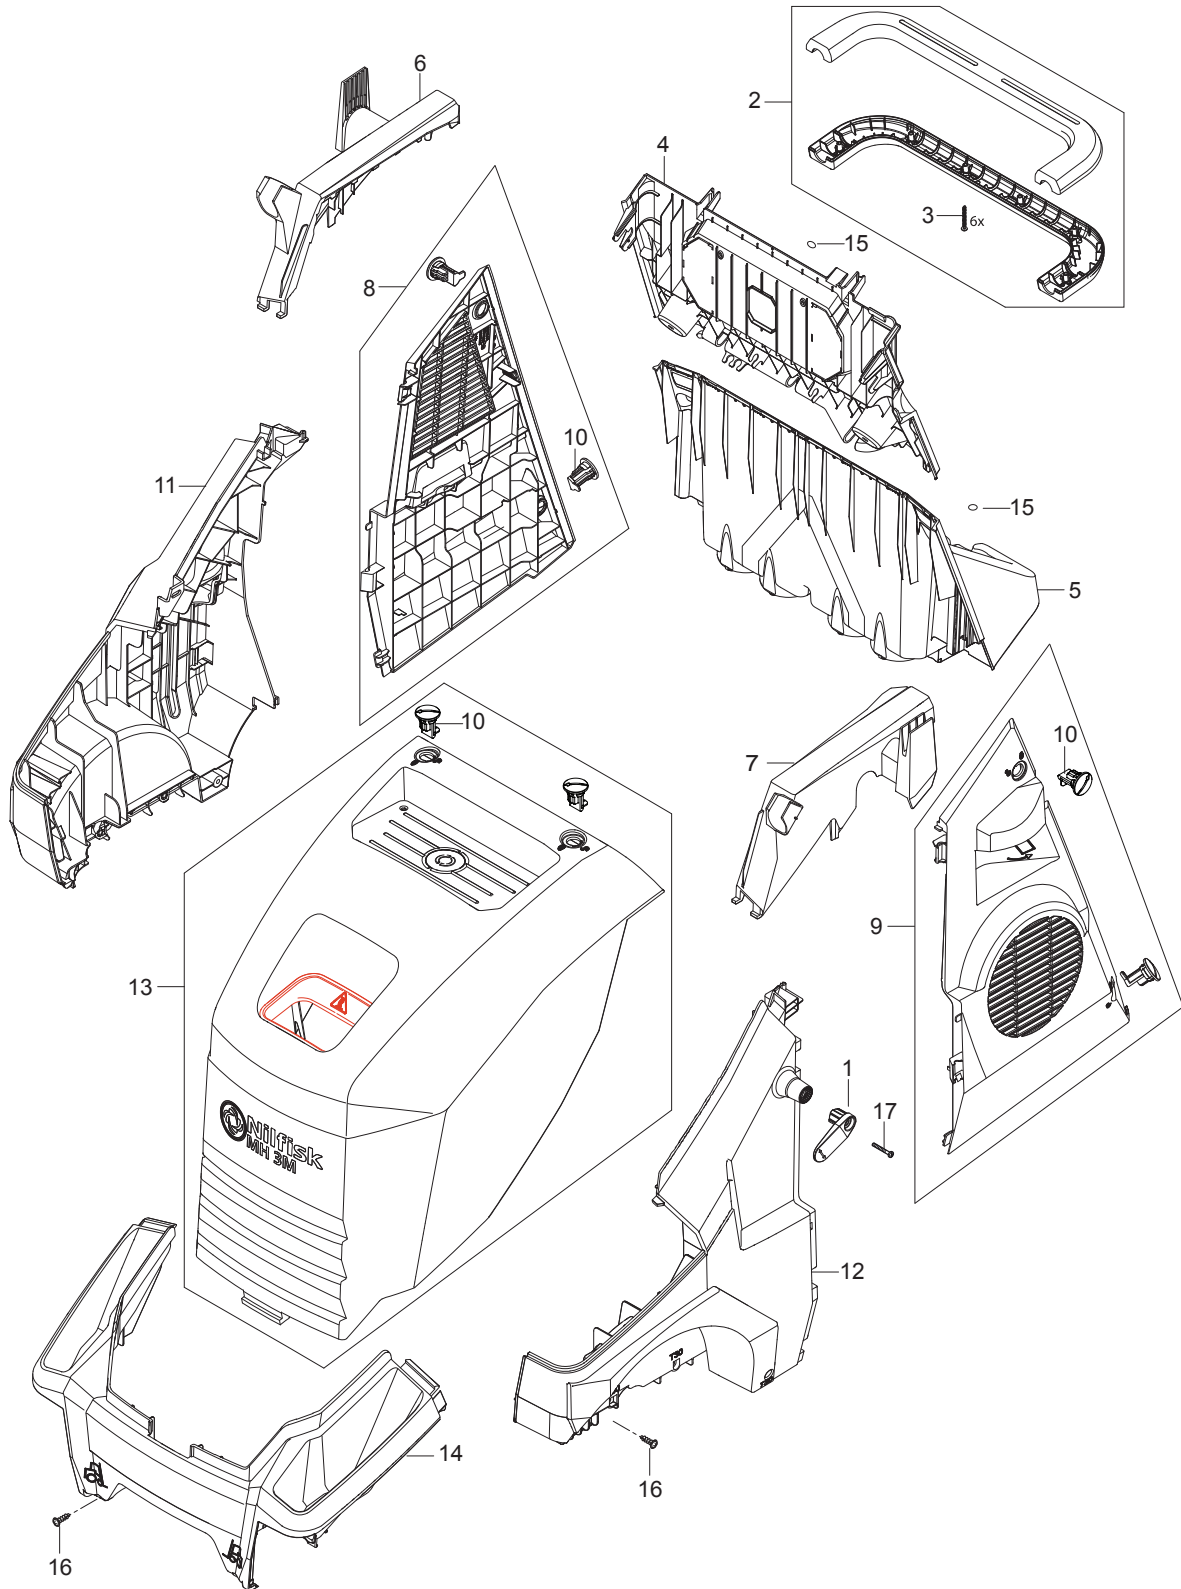

PARTS LIST

2017.07.31

TABLE OF CONTENTS

Cabinet.....	1
Chassis.....	3
Hose reel.....	5
Water break tank.....	7
Fuel tank.....	9
Water inlet_PA.....	11
1x detergent.....	13
Anti-scale.....	15
Electric box.....	17
Cables and wires.....	20
Motor with el-box_Star/Delta.....	22
Motor with el-box.....	24
Pump_without easy start and without injector.....	26
Flow control PA.....	28
Fan.....	30
Burner unit.....	32
Boiler b2.....	34
Lifting device MH3_MH4 accessory.....	36
Sandfilter accessory.....	38
Recommended spare parts.....	40