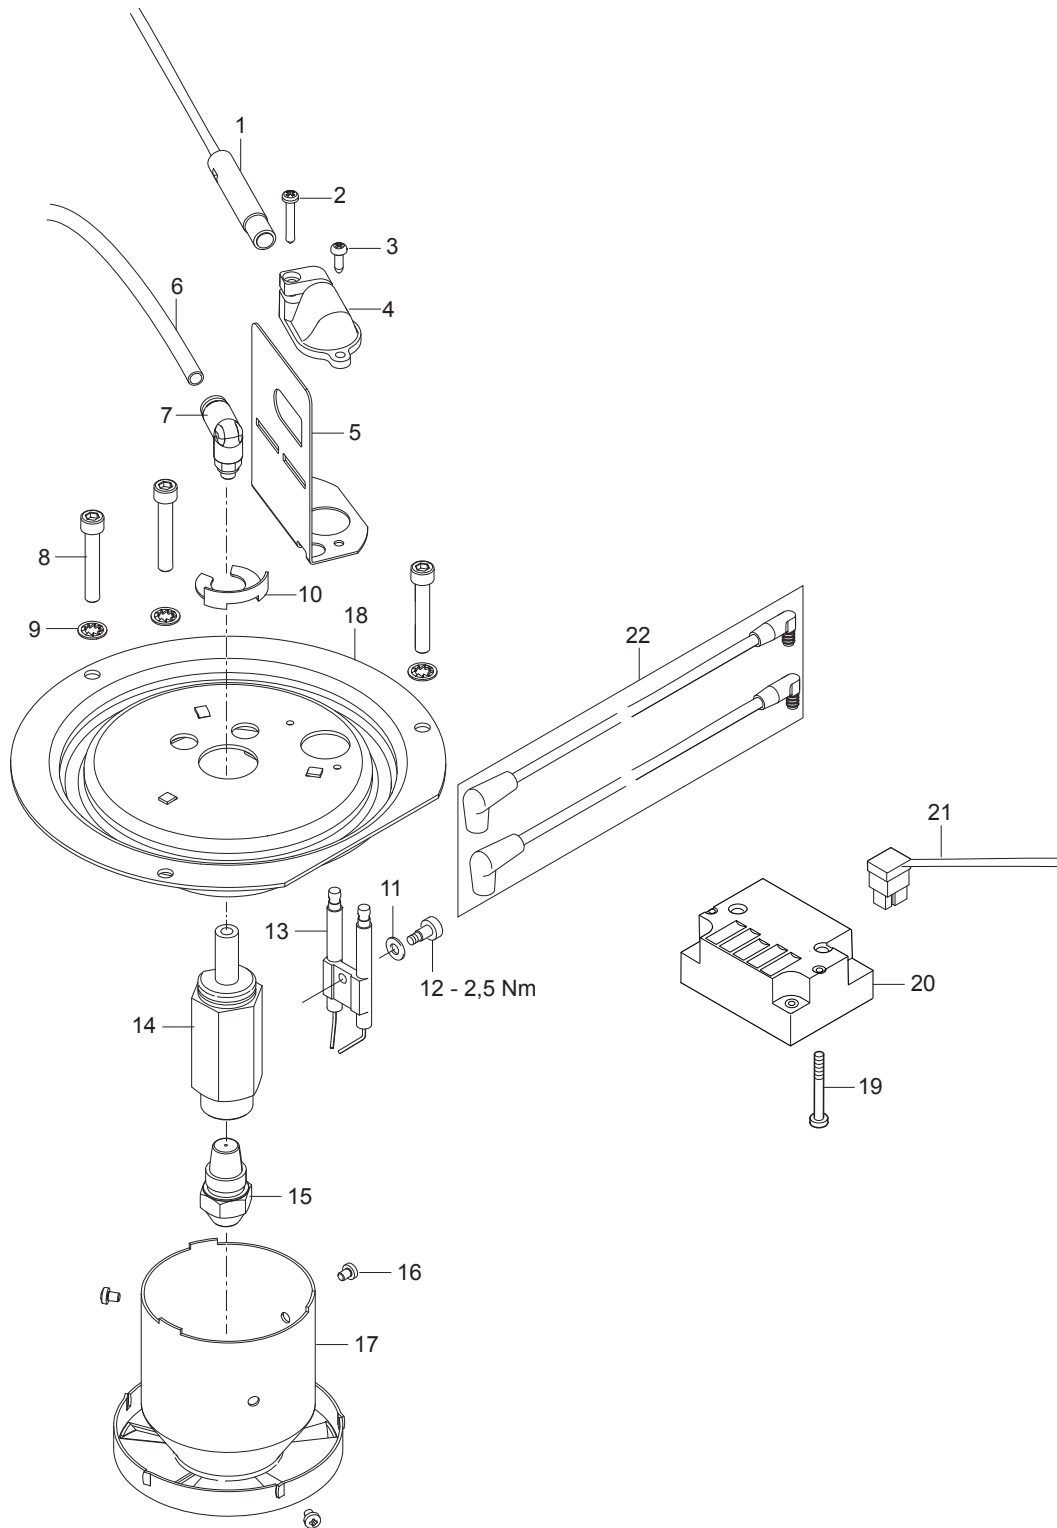

Pos.	Vare-nr	Antal	Beskrivelse	Notes
1	107143100	1	FLAME SENSOR WITH CABLE	
2	5606	1	Metal Skrue	
3	4036	1	Skrue 2,9X9,5	
4	301000934	1	Holder Flammeføler	
5	107143101	1	SHIELD FOR FLAME SENSOR	
6	909100141	1	Slange	
7	101117913	1	Elbow 4/M5 Push-In	
8	3873	3	SCREW M5X30	
9	3376	3	Låseskive	
10	101117876	1	Circlips	
11	909100144	1	Fjederskive	
12	909100143	1	Skrue	
13	301150009	1	Tændelegte	
14	101117915	1	Oil Nozzle Holder	
15	61659	1	Oil Nozzle 1,25/H 60°	[1]
15	2802712	1	Oliedyse	[2]
15	301002856	1	Oliedyse 0.75 60 Deg.	[3]
16	51848	3	Skrue	
17	107143102	1	AIR DISTRIBUTOR CPL.	[1]
17	101117758	1	Air Distributor	[2]
17	301002848	1	AIR DISTRIBUTOR D80 X 71.3	[3]
17	107145775	1	AIR DISTRIBUTOR Ø 77.5	[4]
18	101117757	1	COVER FOR BOILER COMPLETE	
19	909100149	2	Skrue 5X50	
20	101117759	1	Tændtransformer 220-240V	
21	107143098	1	PRIMARY CABLE FOR IGNITION COIL	
22	101118220	1	2 X IGNITION CORDS KIT	

Part Notes:

- [1] - 66kW
- [2] - 51kW
- [3] - 40kW
- [4] - to be used on B2.5 where the location is higher than 1000m above see level