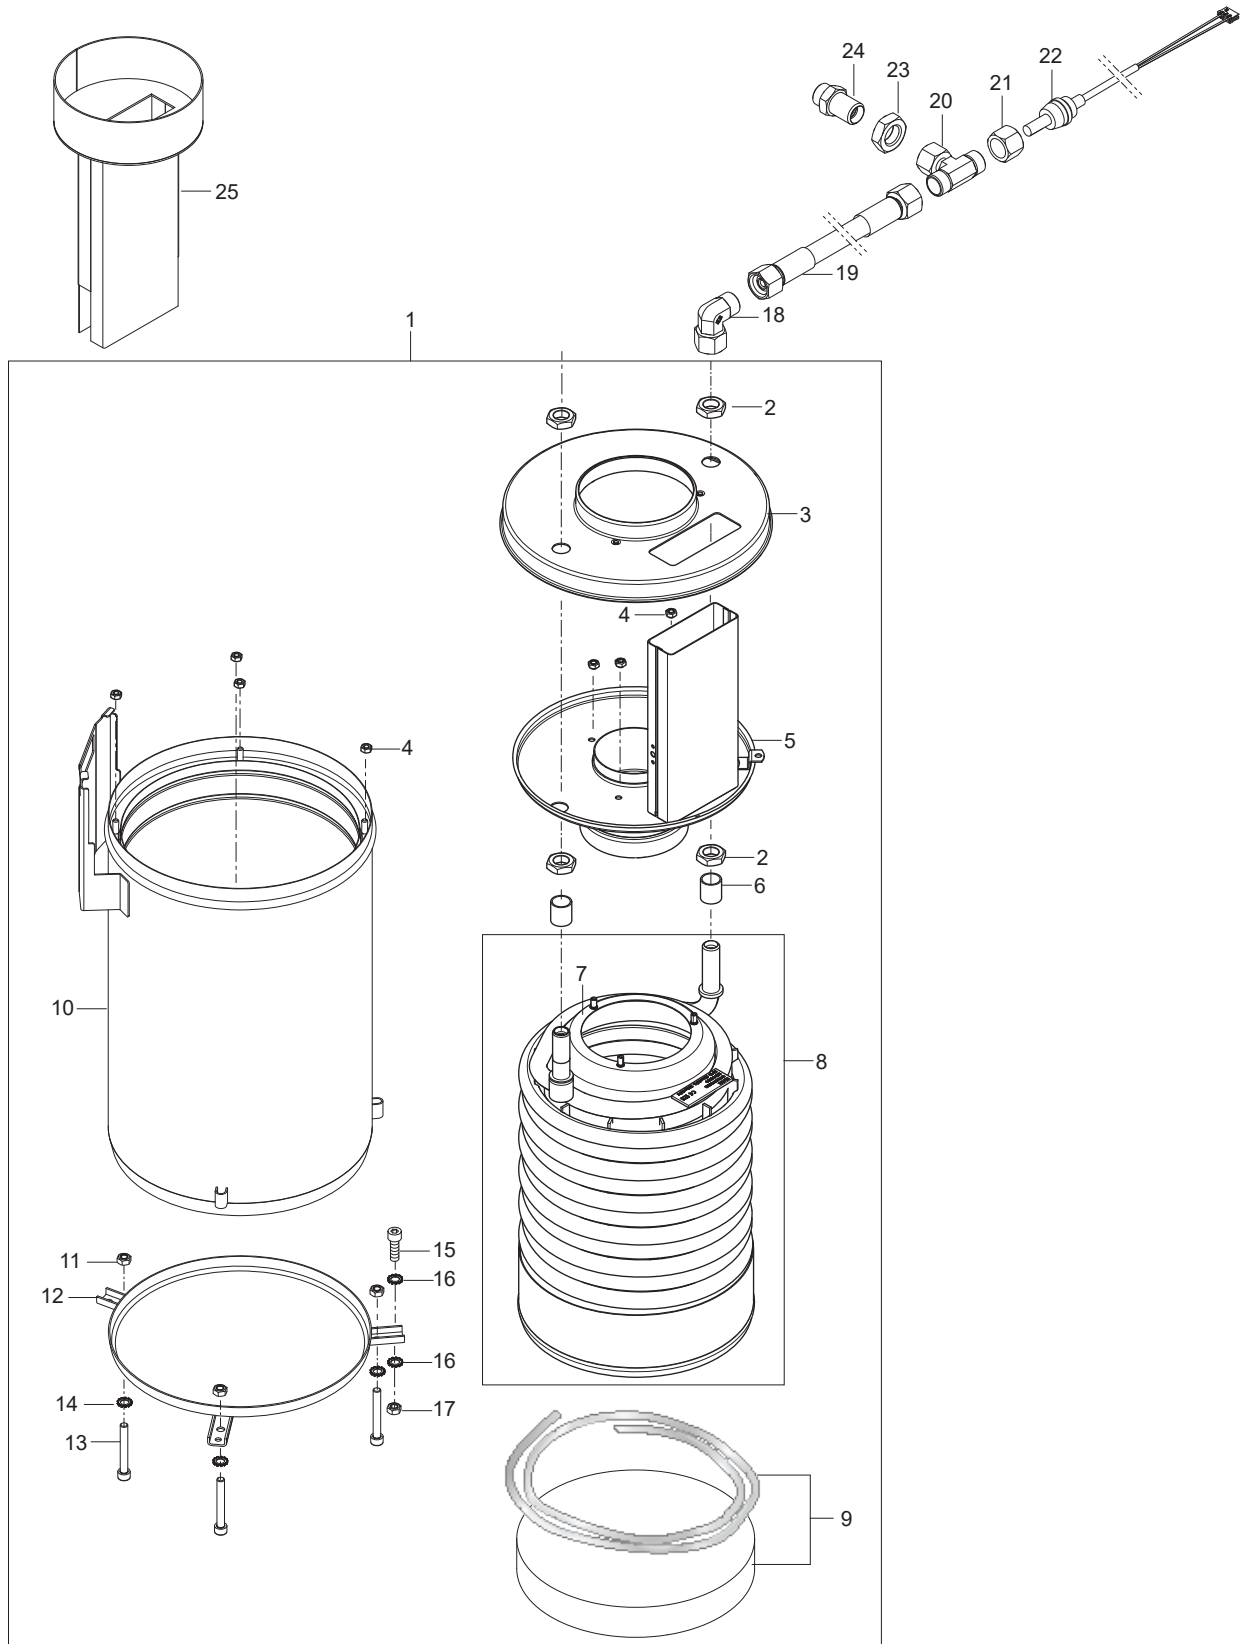

Pos.	Vare-nr	Antal	Beskrivelse	Notes
1	107143104	1	HEAT EXCHANGER B2, MH	
1	107143106	1	HEAT EXCHANGER B2 SS, MH	
2	7012	4	Møtrik	
3	101117768	1	BOILER COVER OUTER	
4	12263	4	HEXAGON NUT M6	
5	31001045	1	INSIDE BOILER TOP B2	
6	301000582	2	BUSHING Ø22X1.5X24	
7	31000527	1	SHIELDING CONE FOR BOILER N2	
8	31001046	1	COIL WELDED B2	
8	107145351	1	STAINLESS COIL	
9	101117684	1	Isolation Kit NEPTUNE 2	
10	31001047	1	BOILER JACKET B2	
11	2758	3	Møtrik M8	
12	31001044	1	BOTTOM PLATE WELDED B2/2.5	
13	3453	3	SCREW M8X60	
14	1810274	3	Stjerneskiye M8	
15	4697	3	SCREW M6X16	
16	107143146	6	WASHER SERRATED M6	
17	11619	3	Møtrik M6	
18	101118094	1	COUPLING KIT 90D ISO 8434 M18X1.5 THREAD	
19	107143067	1	HP HOSE 5/16 DN8 BLACK W/2X DKL	
20	101118093	1	T-FITTING M18 X 1.5 THREAD	
21	1081	1	Tilslutningsmøtrik, Galv.	
22	107143083	1	TEMPERATUR SENSOR PT100 W/CABLE	
23	1803220	1	Kontramøtrik M18X1,5	
24	107143082	1	OUTLET FITTING	
25	106403197	1	Skorstens-adapter	[1]

Part Notes:

[1] - NEVER LAUNCHED