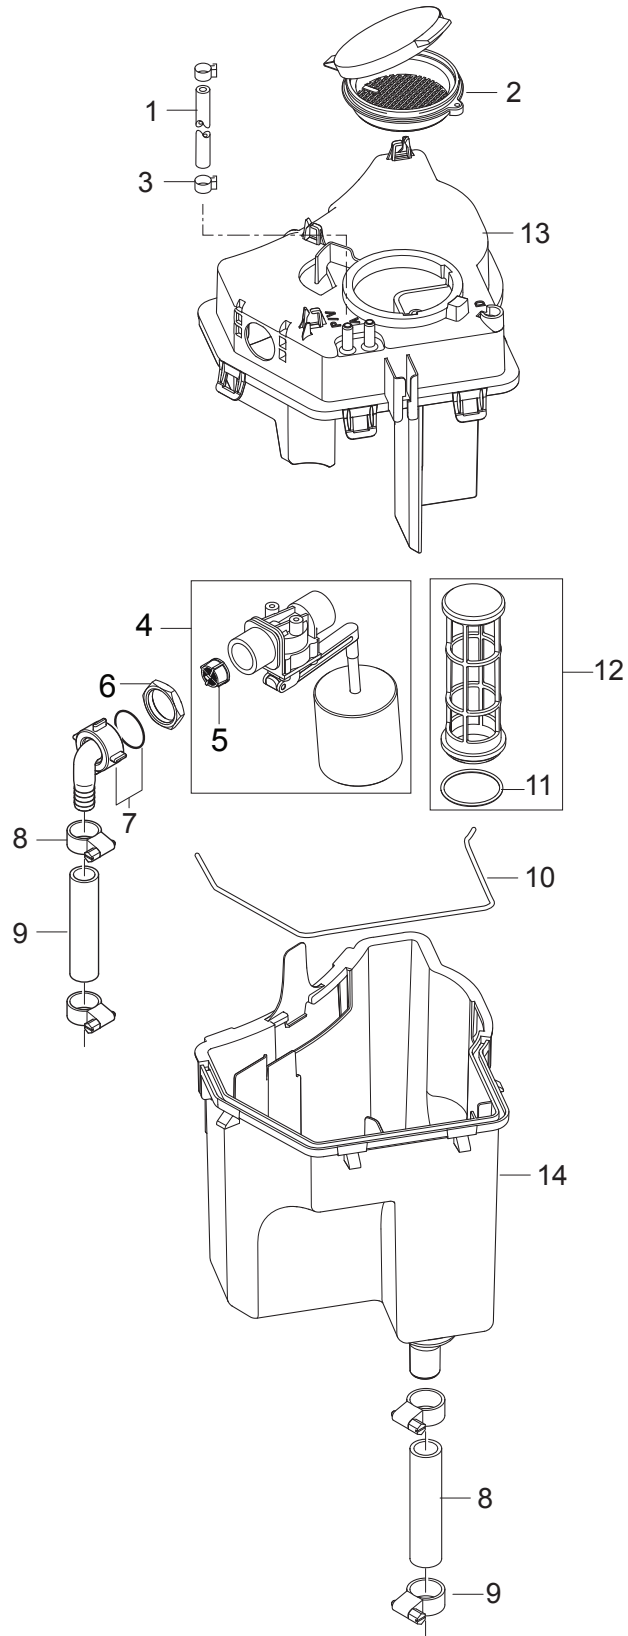

PARTS LIST

2017.07.31

TABLE OF CONTENTS

Cabinet.....	1
Chassis.....	3
Hose reel.....	5
Water break tank.....	7
Fuel tank.....	9
Water inlet_PA.....	11
1x detergent.....	13
Anti-scale.....	15
Electric box.....	17
Cables and wires.....	20
Motor with el-box_Star/Delta.....	22
Motor with el-box.....	24
Pump_without easy start and without injector.....	26
Flow control PA.....	28
Fan.....	30
Burner unit.....	32
Boiler b2.....	34
Lifting device MH3_MH4 accessory.....	36
Sandfilter accessory.....	38
Recommended spare parts.....	40

Pos.	Vare-nr	Antal	Beskrivelse	Notes
1	31001031	1	FRAME HANDLE	
2	107143018	6	SCREW M6X16	
3	107143146	6	WASHER SERRATED M6	
4	31001032	2	HANDLE STIFFENER SHORT	
5	31001033	1	FRAME SHORT	
6	107143028	1	BRAKE KNOB	
7	101118180	1	BRAKE ARM SHORT KIT	
8	107145780	2	WHEEL CAP FOR WHEEL Ø300X65 - NILFISK	
9	46363	4	Låsering Ø25	
10	107145637	2	WHEEL D300X65	
11	107143027	2	SCREW M6X35 SW10 DIN7500D FZB	
12	31001034	1	WHEEL AXLE REAR	
13	107143304	2	WHEEL D250 HEAVY LOAD W/CAP	
14	1801075	1	Tætningsskive 3/8"	
15	107143066	1	PISTON	
16	1600493	1	Ergo højtrykskobling DN10 3/8" han	

Part Notes:

- [1] - Up to 07.2016
- [2] - TSB-PPW-2016-018 MH 4M Hose Reel Circlip
- [3] - Mounting instructions MH Nilfisk hose reel

Pos.	Vare-nr	Antal	Beskrivelse	Notes
1	106408243	1	HOSE 1/4INCH TRANSPARENT - 5 METERS	
2	301000561	1	Dæksel	
3	301001133	2	Slangeklemme Ø10/7	
4	101117784	1	Svømmerventil	
5	34218	1	Filter For Float Valve Ku	
6	1800341	1	"Kontramøtrik 3/4" "	
7	107143084	1	HOSE COUPLING 90° 20X3/4 PP W/NUT/GASKET	
8	107143031	1	FUELFLEX HOSE D28/D20 10BAR/20°	
9	8298	4	Spændebånd	
10	101406054	1	Sponge Rubber Ø4 L 1M	
11	107143032	1	O-RING D30X2 SHORE70 NBR BLACK	
12	106403194	1	Filter til svømmertank	
13	107143060	1	COVER FOR WATER TANK	
14	107143030	1	WATER BREAK TANK	