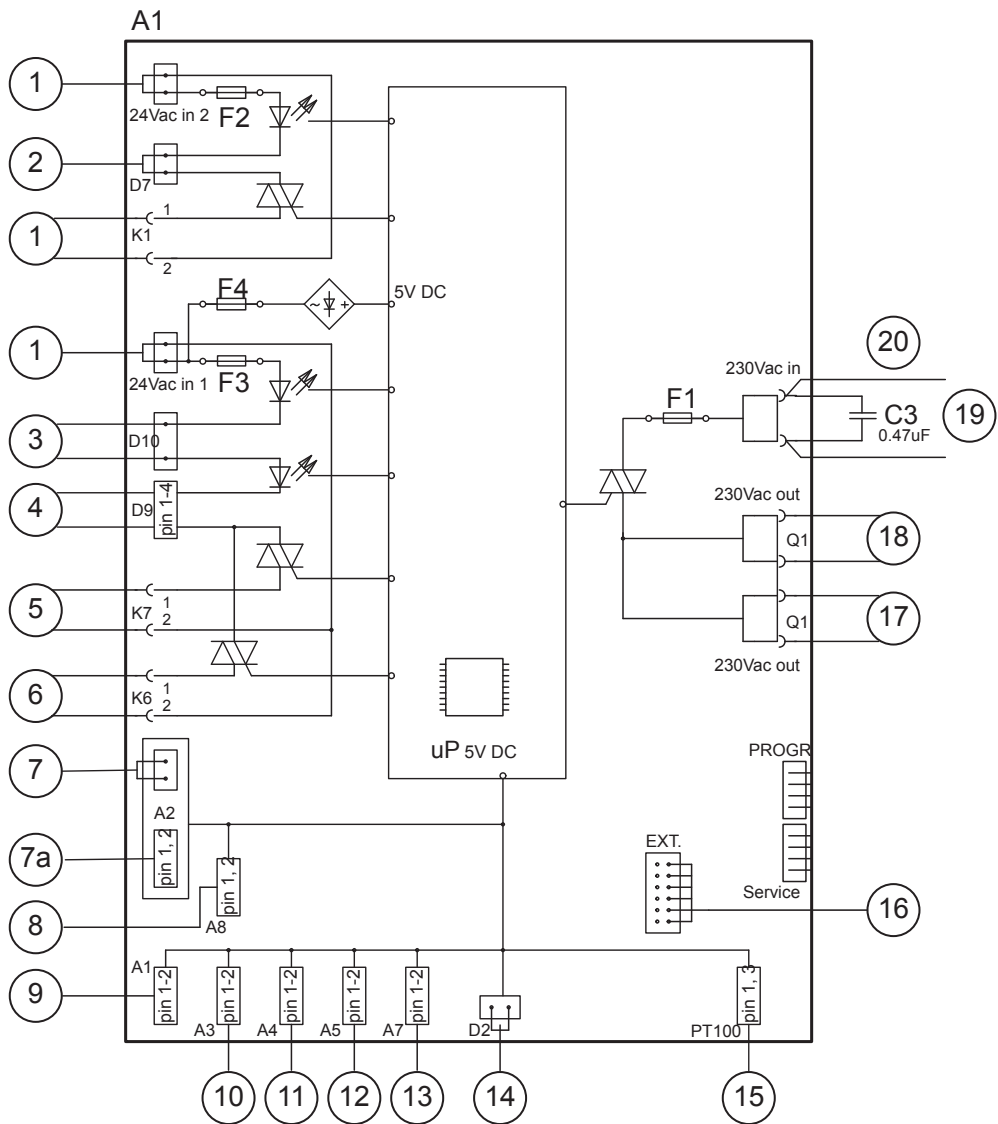

Pos.	Vare-nr	Antal	Beskrivelse	Notes
1	107143052	1	CABLE FOR POWER TRANSFORMER SEC 6X0.75	
2	107143070	1	CABLE FOR MT	[1]
2	107143057	1	CABLE FOR RELAY	[2]
2	107143081	1	CABLE FOR MT MH3	[3]
3	107143055	1	CABLE FOR HOT WATER MODE AND EXH. SWITCH	
4	107143121	2	REED SWITCH NO W/CABLE	
5	107143095	1	CABLE FOR SOLENOID VALVE 2X0.5	
6	107143037	1	DOSING VALVE RPE 24VAC	
7	31001037	1	SWITCHBOX ASSEMBLED WITH CABLE	[4]
7	101118188	1	MICRO-SWITCH KIT	[5]
7a	107143121	2	REED SWITCH NO W/CABLE	[6]
8	107143043	1	CABLE FOR TEMPERATURE ADJUSTMENT	
9	101118214	1	FLOAT SWITCH KIT	
10	107143038	1	CABLE FOR ADJUSTMENT ANTI SCALE	
11	107143033	1	LEVEL SENSOR FUEL TANK	[7]
11	107143059	1	EHR-4 JUMPER	[8]
12	101118173	1	OIL SENSOR W/PLUG KIT	[9]
12	107143059	1	EHR-4 JUMPER	[8]
13	107143100	1	FLAME SENSOR WITH CABLE	
14	107143055	1	CABLE FOR HOT WATER MODE AND EXH. SWITCH	
15	107143083	1	TEMPERATUR SENSOR PT100 W/CABLE	
16	107143053	1	CABLE FOR UI	
17	107143098	1	PRIMARY CABLE FOR IGNITION COIL	
18	107143096	1	MOTOR BURNER - 0.23KW/230V/50HZ/1PH	[10]
18	107143097	1	MOTOR BURNER 390W/200-240V/50/60HZ	[11]
19	107143054	1	WIRE BLACK L=400	[12]
19	107143058	1	WIRE 1.5MM2 BLACK	[2]
20	101117867	1	NOISE FILTER KIT	

Part Notes:

1. [1] - MH4
   [2] - MH3 1~
   [3] - MH3 3~
   [4] - MH3
   [5] - NA5 PA
   [6] - NA5 FA
   [7] - MH4+5+6+7
   [8] - MH3+MH4FAL
   [9] - MH4+5+6+7
   MI 107309166 JST Connector
   [10] - All except MH4 JP+ MH4M-200 60Hz
   [11] - MH4 JP+ MH4M-200 60Hz
   [12] - All except MH3 1~