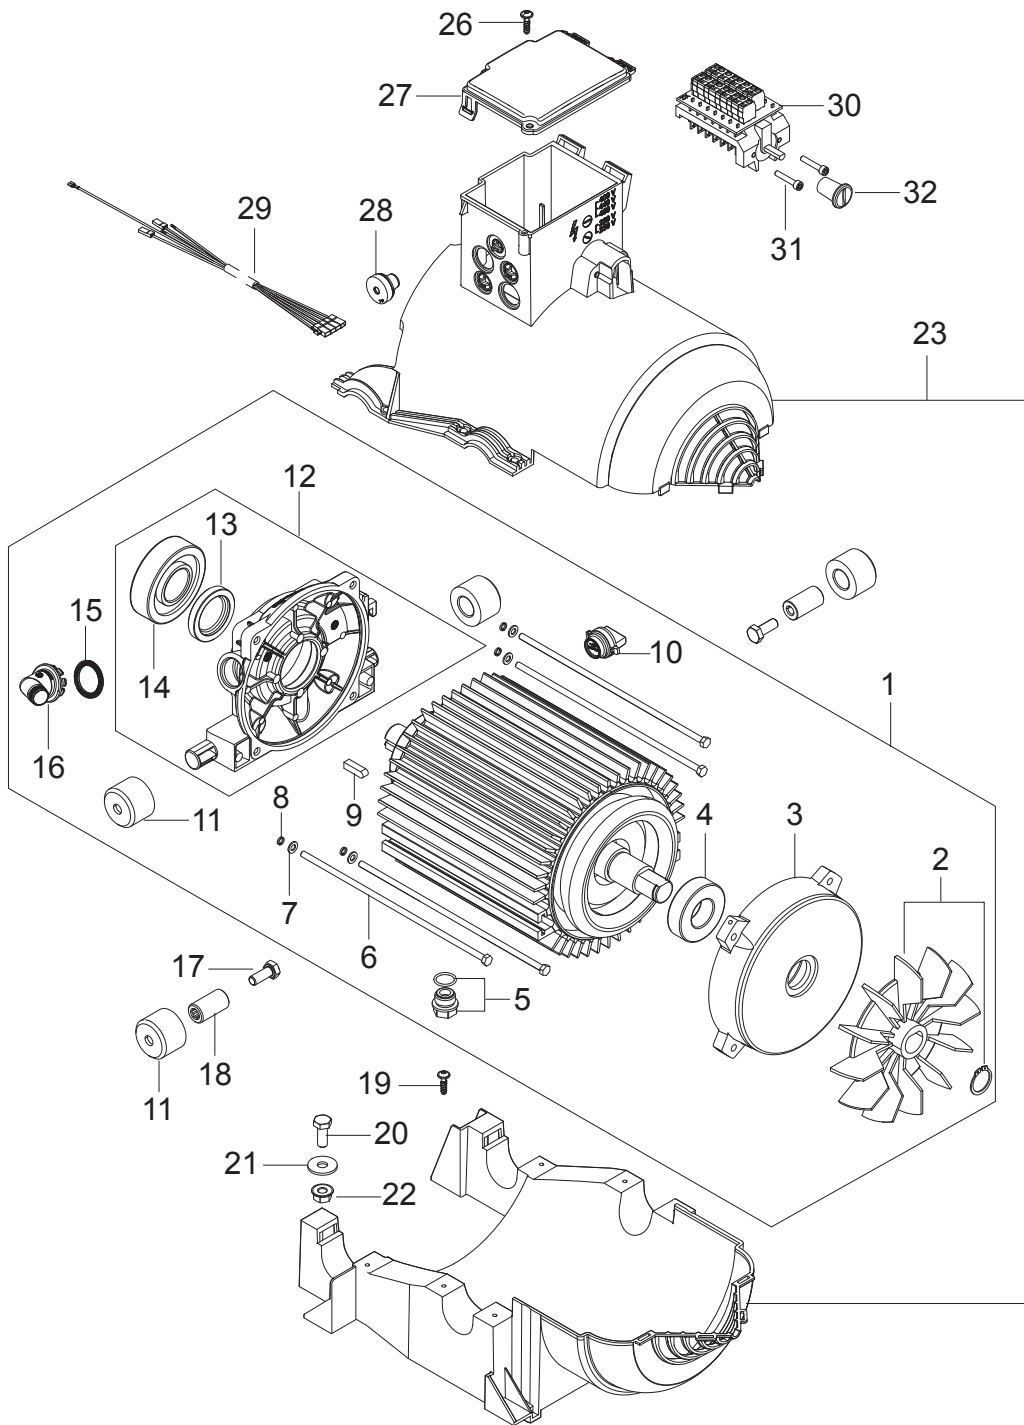

Pos.	Vare-nr	Antal	Beskrivelse	Notes
0	31001082	1	Olie ROTRA MP 80W-90 1L	
1	31001006	1	MOTOR NA4 - 2.2KW/230V/50HZ/1PH	
1	31001010	1	MOTOR NA4 - 2.8KW/230/400V/50HZ/3PH	
2	107145038	1	FAN INCL. SEAL V-RING	
3	107145037	1	N-BEARING COVER	
4	301003080	1	Leje, 6205 Zz	
5	31001038	1	PLUG FOR OIL DRAIN W/O O-RING	
6	31000916	4	STAY BOLT M5X210	
6	31000917	4	STAY BOLT M5X230	
7	31000918	4	WASHER D5.5XD10 GB/T97.1 ISO7089	
8	31000919	4	LOCK RING D5.1XD7.7 GB/T93 DIN127	
9	101814798	1	KEY 6 X 6 X 20 MM FOR POSEIDON 4	
10	31001039	1	OIL PLUG FOR NA3 AND NA4	
11	107142545	4	SUSPENSION D35 X D17 X L25	
12	31000920	1	D-BEARING COVER P4 INCL SEAL AND BEARING	
13	301003078	1	Oil Seal	
14	31001028	1	BEARING 7306	
15	31000921	1	SEAL ID 23.4XOD 31 D 2/3.5	
16	31000922	1	CABLE GLAND 23.5 SNAPON 110 DEG	
17	2753	2	Skruer	
18	107142544	2	NUT M8 X D17 X L31 INT. HEX 8	
19	107141838	2	SCREW K50X18 WN1451 BLACK TORX20	
20	2753	2	Skruer	
21	2793	2	WASHER 8.4X2	
22	61467	2	Møtrik M8	
23	107143077	1	COVER FOR MOTOR MH3	
26	107141838	7	SCREW K50X18 WN1451 BLACK TORX20	
27	301000782	1	Dæksel	
28	3803764	1	Pakdåse Tet 5-7C	
29	107143079	1	MOTOR CABLE 5G1.5 FOR 1~ MH3	
29	107143080	1	MOTOR CABLE 5G1.5 FOR 3~ MH3	
30	107143073	1	PCB SWITCH STAR/DELTA	
31	101117739	2	SCREW HEX M4X22-8.8 A2K DIN912	
32	64580	1	ROTARY KNOB	[1]

Part Notes:

1. [1] - TSB-PPW-2016-007 Rotary knob for Voltage selector switch 230V-400V must be sealed with lacquer