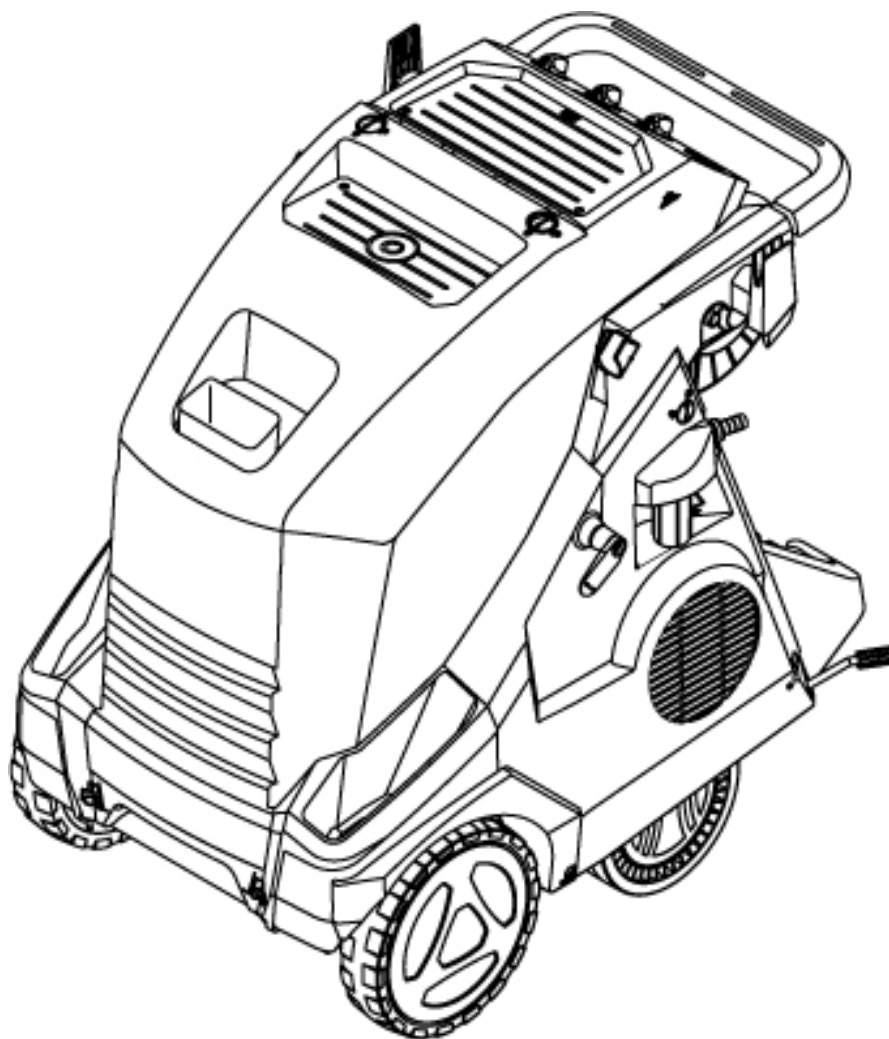

PARTS LIST

2017.07.31

TABLE OF CONTENTS

Cabinet.....	1
Chassis.....	3
Hose reel.....	5
Water break tank.....	7
Fuel tank.....	9
Water inlet_PA.....	11
1x detergent.....	13
Anti-scale.....	15
Electric box.....	17
Cables and wires.....	20
Motor with el-box_Star/Delta.....	22
Motor with el-box.....	24
Pump_without easy start and without injector.....	26
Flow control PA.....	28
Fan.....	30
Burner unit.....	32
Boiler b2.....	34
Lifting device MH3_MH4 accessory.....	36
Sandfilter accessory.....	38
Recommended spare parts.....	40