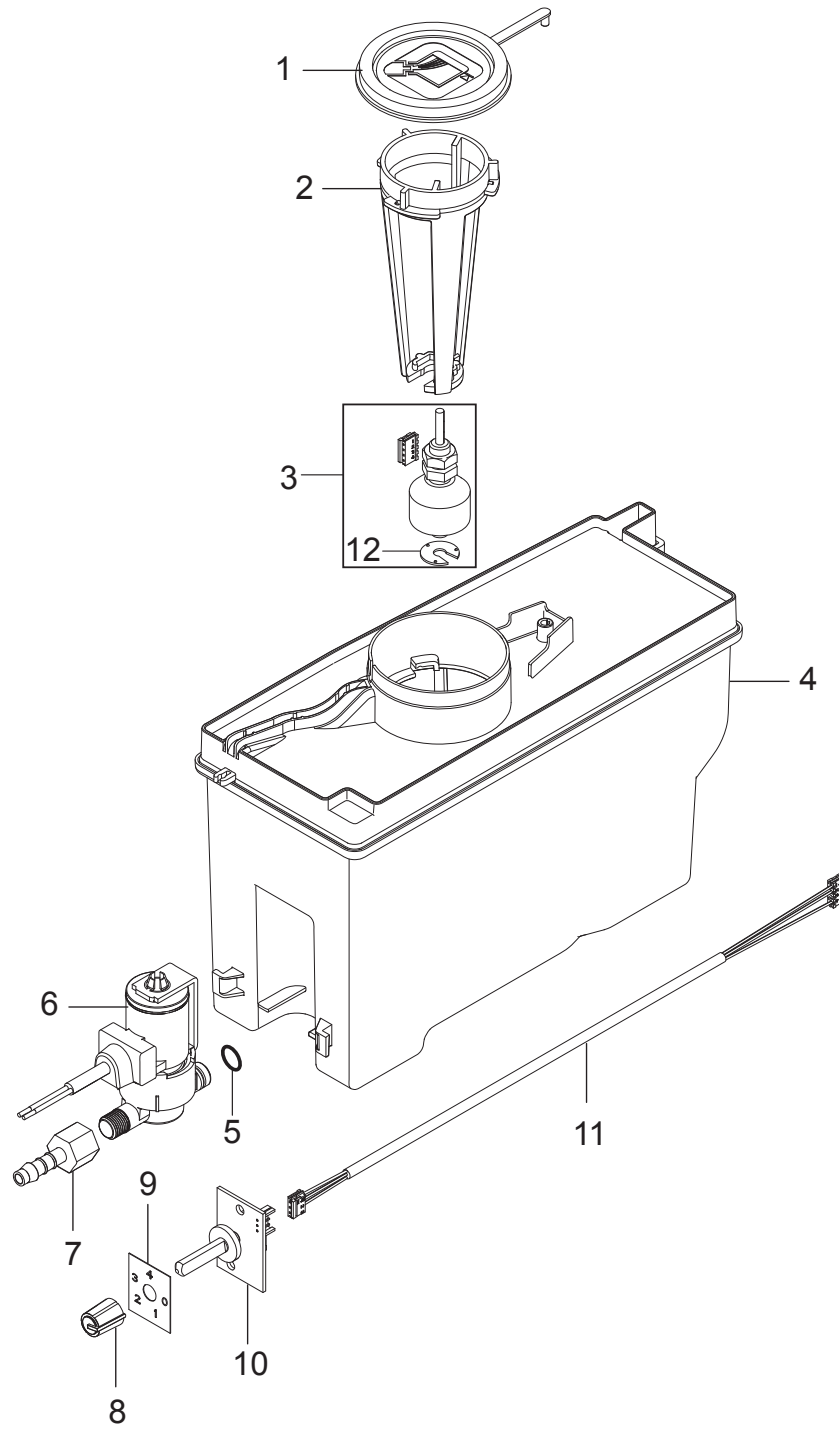

Part Notes:

- [1] - Up to 07.2016
- [2] - TSB-PPW-2016-018 MH 4M Hose Reel Circlip
- [3] - Mounting instructions MH Nilfisk hose reel

Pos.	Vare-nr	Antal	Beskrivelse	Notes
1	106408243	1	HOSE 1/4INCH TRANSPARENT - 5 METERS	
2	301000561	1	Dæksel	
3	301001133	2	Slangeklemme Ø10/7	
4	101117784	1	Svømmerventil	
5	34218	1	Filter For Float Valve Ku	
6	1800341	1	"Kontramøtrik 3/4" "	
7	107143084	1	HOSE COUPLING 90° 20X3/4 PP W/NUT/GASKET	
8	107143031	1	FUELFLEX HOSE D28/D20 10BAR/20°	
9	8298	4	Spændebånd	
10	101406054	1	Sponge Rubber Ø4 L 1M	
11	107143032	1	O-RING D30X2 SHORE70 NBR BLACK	
12	106403194	1	Filter til svømmertank	
13	107143060	1	COVER FOR WATER TANK	
14	107143030	1	WATER BREAK TANK	

Part Notes:

- [1] - MH3/FAL
- [2] - DE TSB-PPW-2017-006 MH 3, 4, 5, 6, 7 Kraftstoffschlauch kann durch zu st...
TSB-PPW-2017-006 MH 3, 4, 5, 6, 7 Fuel hose can bend and block for fuel

Pos.	Vare-nr	Antal	Beskrivelse	Notes
1	107143085	2	LOCK PIN	
2	1800341	1	"Kontramøtrik 3/4"" "	
3	107141667	1	LOCK WASHER	
4	101117926	1	Filter	
5	107143086	1	FITTING FOR WATER INLET	
6	107143088	2	O-RING 18.72X2.62	
7	107143089	1	WATER INLET FITTING FOR PA	
8	11654	1	Slangeklemme	
9	8298	1	Spændebånd	
10	107143031	1	FUELFLEX HOSE D28/D20 10BAR/20°	
11	106408243	1	HOSE 1/4INCH TRANSPARENT - 5 METERS	

Part Notes:

[1] - PRUNED

Pos.	Vare-nr	Antal	Beskrivelse	Notes
1	45646	1	COVER	
2	107143040	1	LEVELSENSOR BRACKET FOR ANTISCALE	
3	101118214	1	FLOAT SWITCH KIT	
4	107143041	1	ANTISCALE TANK CPL.	
5	31001036	1	O-RING 6X2 NBR 70SH	
6	107143037	1	DOSING VALVE RPE 24VAC	
7	107143036	1	HOSE FITTING D6X1/8 PA	
8	107318222	1	PUSH-ON KNOB 11MM/6MMD/WH	
9	107143042	1	LABEL FOR ANTISCALE	
10	101117730	1	PCB FOR POTENTIOMETER	
11	107143038	1	CABLE FOR ADJUSTMENT ANTI SCALE	
12	107142593	1	HOLDING WASHER PE	[1]