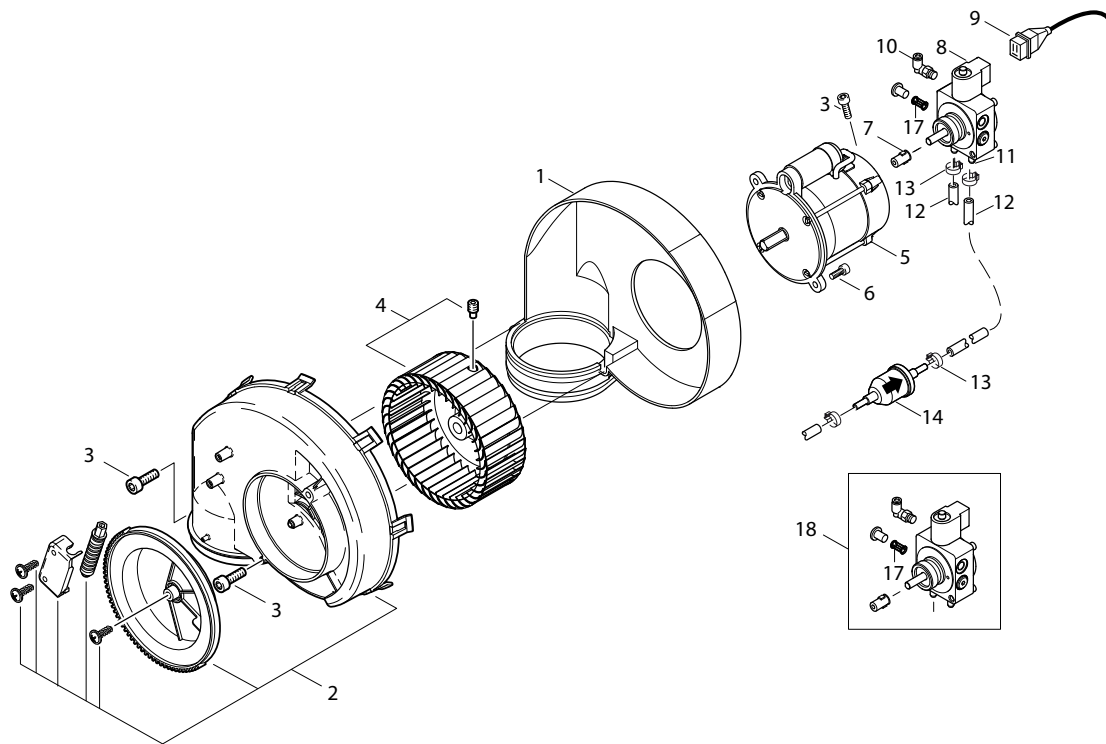

Pos.	Vare-nr	Antal	Beskrivelse	Notes
1	101117704	1	FAN HOUSING N2	
2	301000852	1	Dæsel For Kedelblæserhus	
3	32535	3	SCREW M5X16	
4	301000889	1	Kedelblæsehjul	
5	101117710	1	Burner Motor 180W - 230V	
5	101117960	1	BURNER FAN 110-120V MOTOR KIT	
5	107318245	1	BURNER MOTOR 200V	[1]
5	107143097	1	MOTOR BURNER 390W/200-240V/50/60HZ	[2]
6	4697	2	SCREW M6X16	
7	101117707	1	Coupling For Oil Pump Bfa 01 L3L	
8	3821089	1	Spole (Danfoss)	
9	101117703	1	ledning for oliepumpe	
10	101117706	1	Push-In Angle Fitting	
11	101117777	1	HOSE CONNECTIONS FOR OIL PUMP BFA 01 L3	
12	106408244	1	Slange Ø6X2.5 - 5 meter	
13	11654	2	Slangeklemme	
14	301002926	1	Filter	
17	31001081	1	FILTER FOR OIL PUMP	
18	101117673	1	Oilepumpe Incl. Fittings	

Part Notes:

[1] - STOCK COVERS GUARANTEE
200V 60HZ JP

[2] - USA, KR