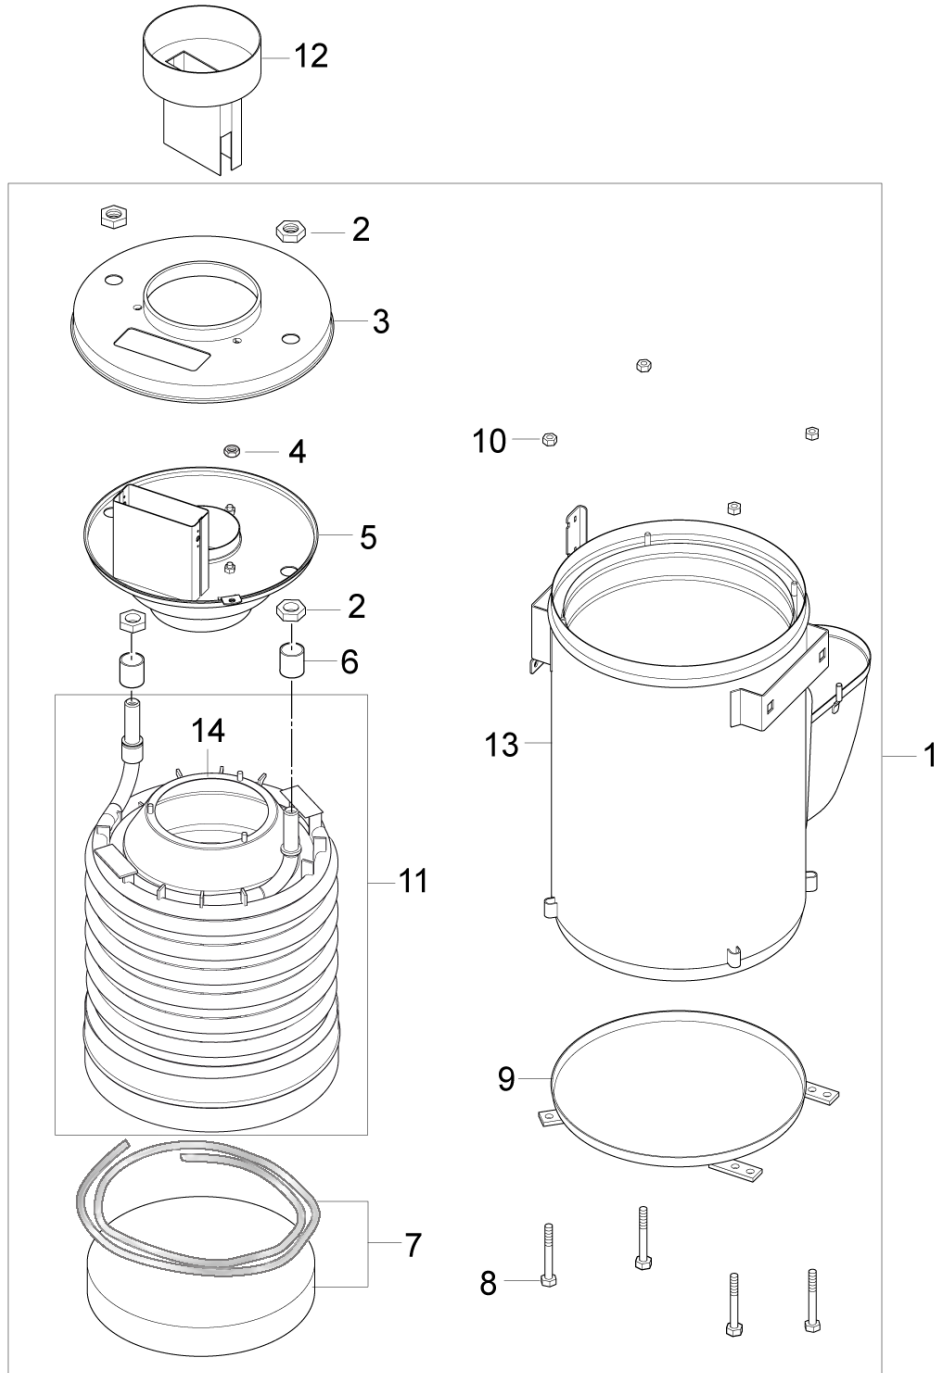

Pos.	Vare-nr	Antal	Beskrivelse	Notes
1	101117754	1	Boiler N2	
1	101117783	1	NEPTUNE 2 Boiler W. Stain Less Steel Coi	[1]
2	7012	4	Møtrik	
3	101117768	1	BOILER COVER OUTER	
4	12263	4	HEXAGON NUT M6	
5	101117767	1	BOILER COVER INNER	
6	301000582	2	BUSHING Ø22X1.5X24	
7	101117684	1	Isolation Kit NEPTUNE 2	
8	3453	4	SCREW M8X60	
9	101117755	1	BOTTOM COVER BOILER	
10	2758	4	Møtrik M8	
11	107145351	1	STAINLESS COIL	[1]
11	101117790	1	Coil For N2 Boiler	
12	107145328	1	Skorstens-adapter Ø150 kit	[1]
13	101117916	1	Boiler Jacket	
14	31000527	1	SHIELDING CONE FOR BOILER N2	

Part Notes:

[1] - accessory