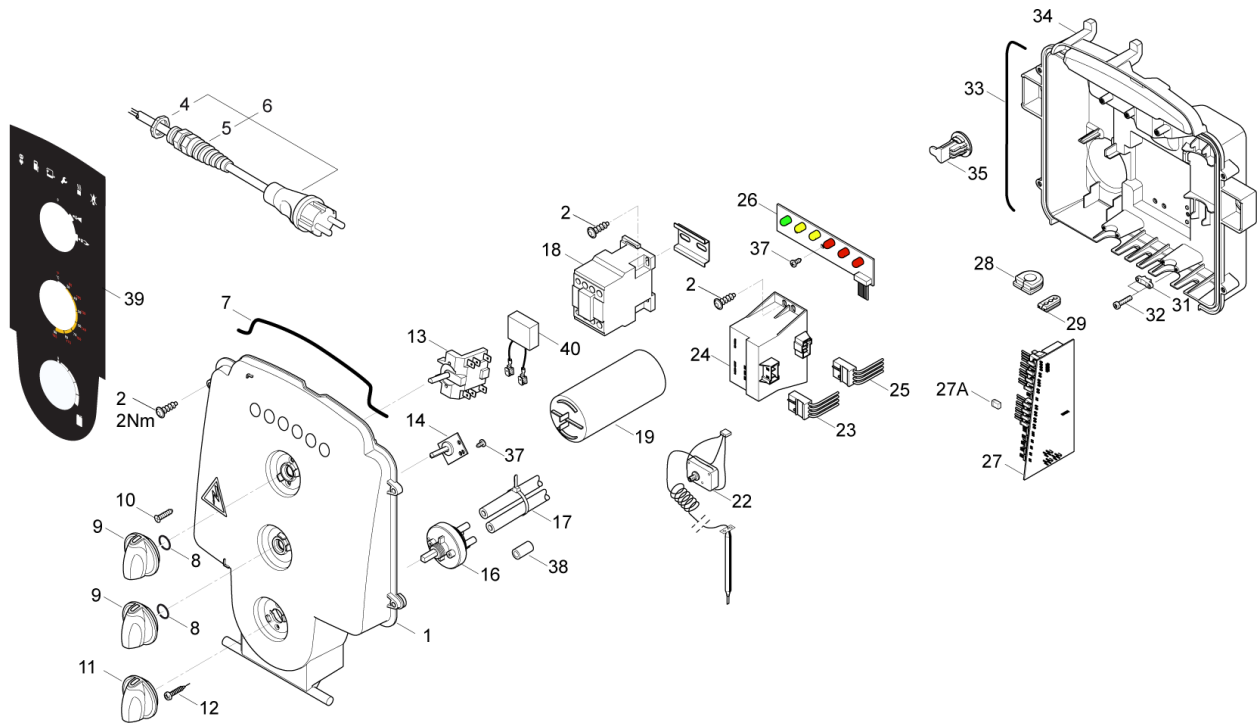

Pos.	Vare-nr	Antal	Beskrivelse	Notes
00	101117840	1	MOTOR CABLE 1PH	
1	101117734	1	Electric Box Lid	
2	107141838	2	SCREW K50X18 WN1451 BLACK TORX20	
4	909100019	1	Møtrik	
5	909100043	1	Kabelafastning	
6	101117809	1	POWER C.H07RN 3G1.5 CEE7 GDN 6.3X0.8 KIT	
7	101117738	1	FOAM LIST FOR E-BOX	
8	9868	2	O-ring 10.0X2.5	
9	909100204	1	Drejeknap	
10	18274	2	Skrue M4X12	
11	909100214	1	Drejeknap Gr.1 4Kt	
12	1814730	2	SCREW 35X10B W1423	
13	28877	1	Switch	
14	101117730	1	PCB FOR POTENTIOMETER	
15	101117729	1	CABLE BETWEEN MAIN PCB AND POTI	
16	301001000	1	Doserventil	
17	106408243	1	HOSE 1/4INCH TRANSPARENT - 5 METERS	[1]
18	101117921	1	CONTACTOR CJX2-D12-B7 24V KIT	
19	101117865	1	CAPACITOR 50MF KIT	
22	101117723	1	Flammesensor Neptun 2	
23	101117868	1	CABLE FOR POWER TRANSF.PRIM. 230A AC KIT	
24	101117724	1	Power transformer 230/400-24/8V T70	
25	101117727	1	CABLE FOR POWER TRANSFORMER	
26	101117731	1	Pcb For Lcd	
27	101117732	1	Main Pcb	
27A	53840	1	JUMPER 2 POL INSULATED	
27A	101221031	1	JUMPER F. SERVICE TIME RESET (106420063)	[2]
28	301002746	2	Pakning For Slange	
29	101117735	4	CABLE GROMMET 3 HOLES	
31	3806262	1	STRAIN RELIEF BRACKET 27.	
32	909100046	2	SCREW 4X8	
33	101406054	2	Sponge Rubber Ø4 L 1M	
34	101117733	1	Electric Box	
35	301001261	2	Lås	
37	2759	2	Møtrik M8	
38	301001906	2	Lukkekappe	
39	101117866	1	LABEL OPERATION NEPTUNE 1 KIT	
40	101117867	1	NOISE FILTER KIT	

Part Notes:

1. [1] - L= 2,1m
   [2] - ONLY UK