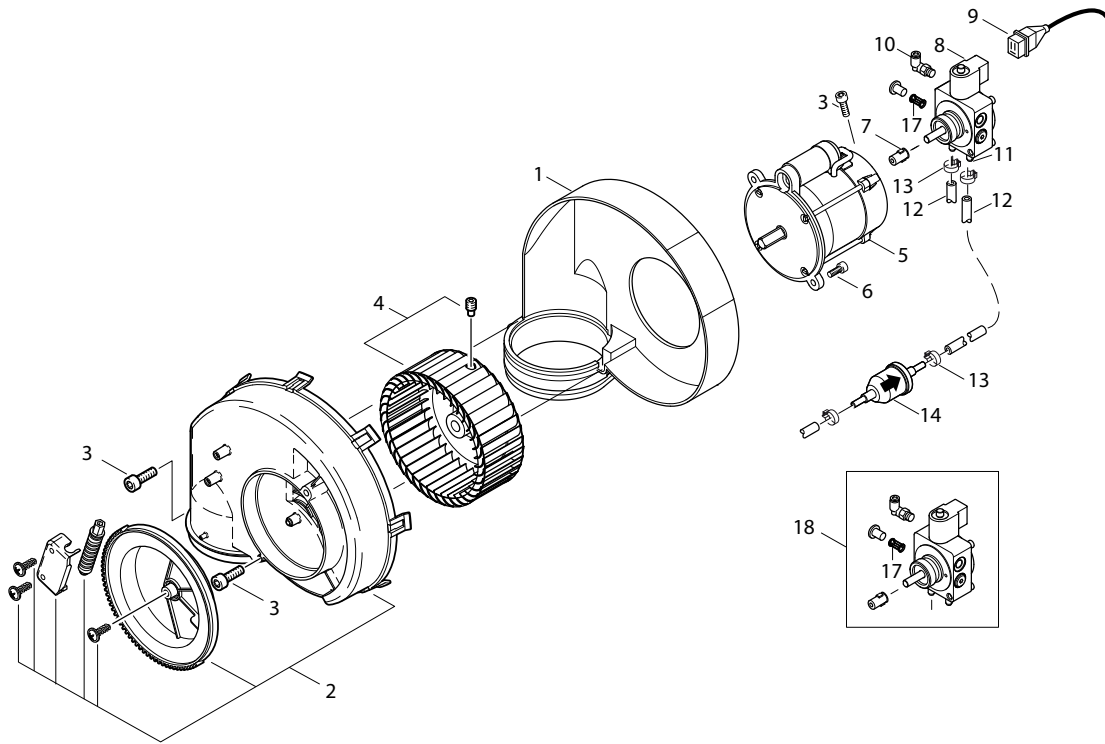

Pos.	Vare-nr	Antal	Beskrivelse	Notes
1	101117704	1	FAN HOUSING N2	
2	301000852	1	Dæsel For Kedelblæserhus	
3	32535	3	SCREW M5X16	
4	301000889	1	Kedelblæsehjul	
5	101117710	1	Burner Motor 180W - 230V	
5	101117960	1	BURNER FAN 110-120V MOTOR KIT	
5	107318245	1	BURNER MOTOR 200V	[1]
5	107143097	1	MOTOR BURNER 390W/200-240V/50/60HZ	[2]
6	4697	2	SCREW M6X16	
7	101117707	1	Coupling For Oil Pump Bfa 01 L3L	
8	3821089	1	Spole (Danfoss)	
9	101117703	1	ledning for oliepumpe	
10	101117706	1	Push-In Angle Fitting	
11	101117777	1	HOSE CONNECTIONS FOR OIL PUMP BFA 01 L3	
12	106408244	1	Slange Ø6X2.5 - 5 meter	
13	11654	2	Slangeklemme	
14	301002926	1	Filter	
17	31001081	1	FILTER FOR OIL PUMP	
18	101117673	1	Oilepumpe Incl. Fittings	

Part Notes:

[1] - STOCK COVERS GUARANTEE
200V 60HZ JP

[2] - USA, KR