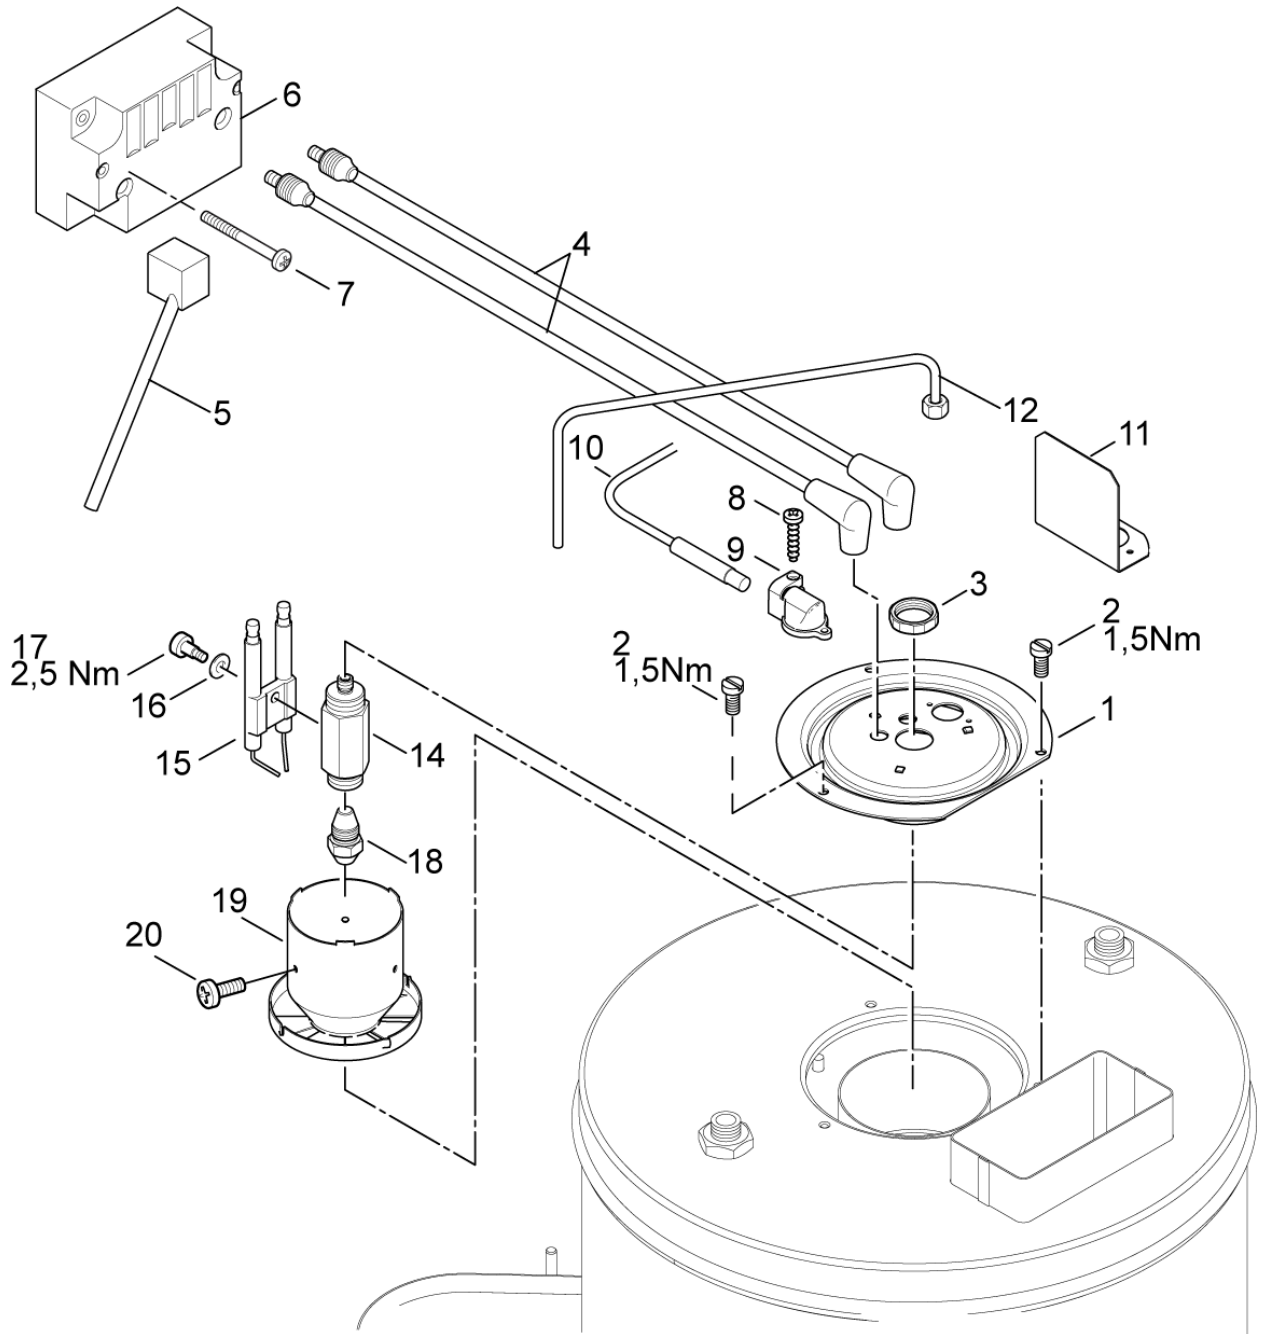

Pos.	Vare-nr	Antal	Beskrivelse	Notes
1	101117757	1	COVER FOR BOILER COMPLETE	
2	4820	3	Skruer	
3	909100139	1	Møtrik	
4	101117760	1	Ignition Cord 7X500 - Da Nfoss	
5	101117756	1	Tændkabel	
6	101117759	1	Tændtransformer 220-240V	
7	42236	2	Skruer M5X45 ISO 1207 ZN	
8	5606	1	Metal Skruer	
9	301000934	1	Holder Flammeføler	
10	101117837	1	Flame Sensorplug Kit	
11	101117922	1	Plate For Flame Sensor Ki T	
12	101117674	1	Fuel Pipe Comp.	
14	301001548	1	Holder For Oliedyse	
15	301150009	1	Tændelegtrode	
16	909100144	1	Fjederskive	
17	909100143	1	Skruer	
18	301002856	1	Oliedyse 0.75 60 Deg.	
19	301002848	1	AIR DISTRIBUTOR D80 X 71.3	
20	51848	3	Skruer