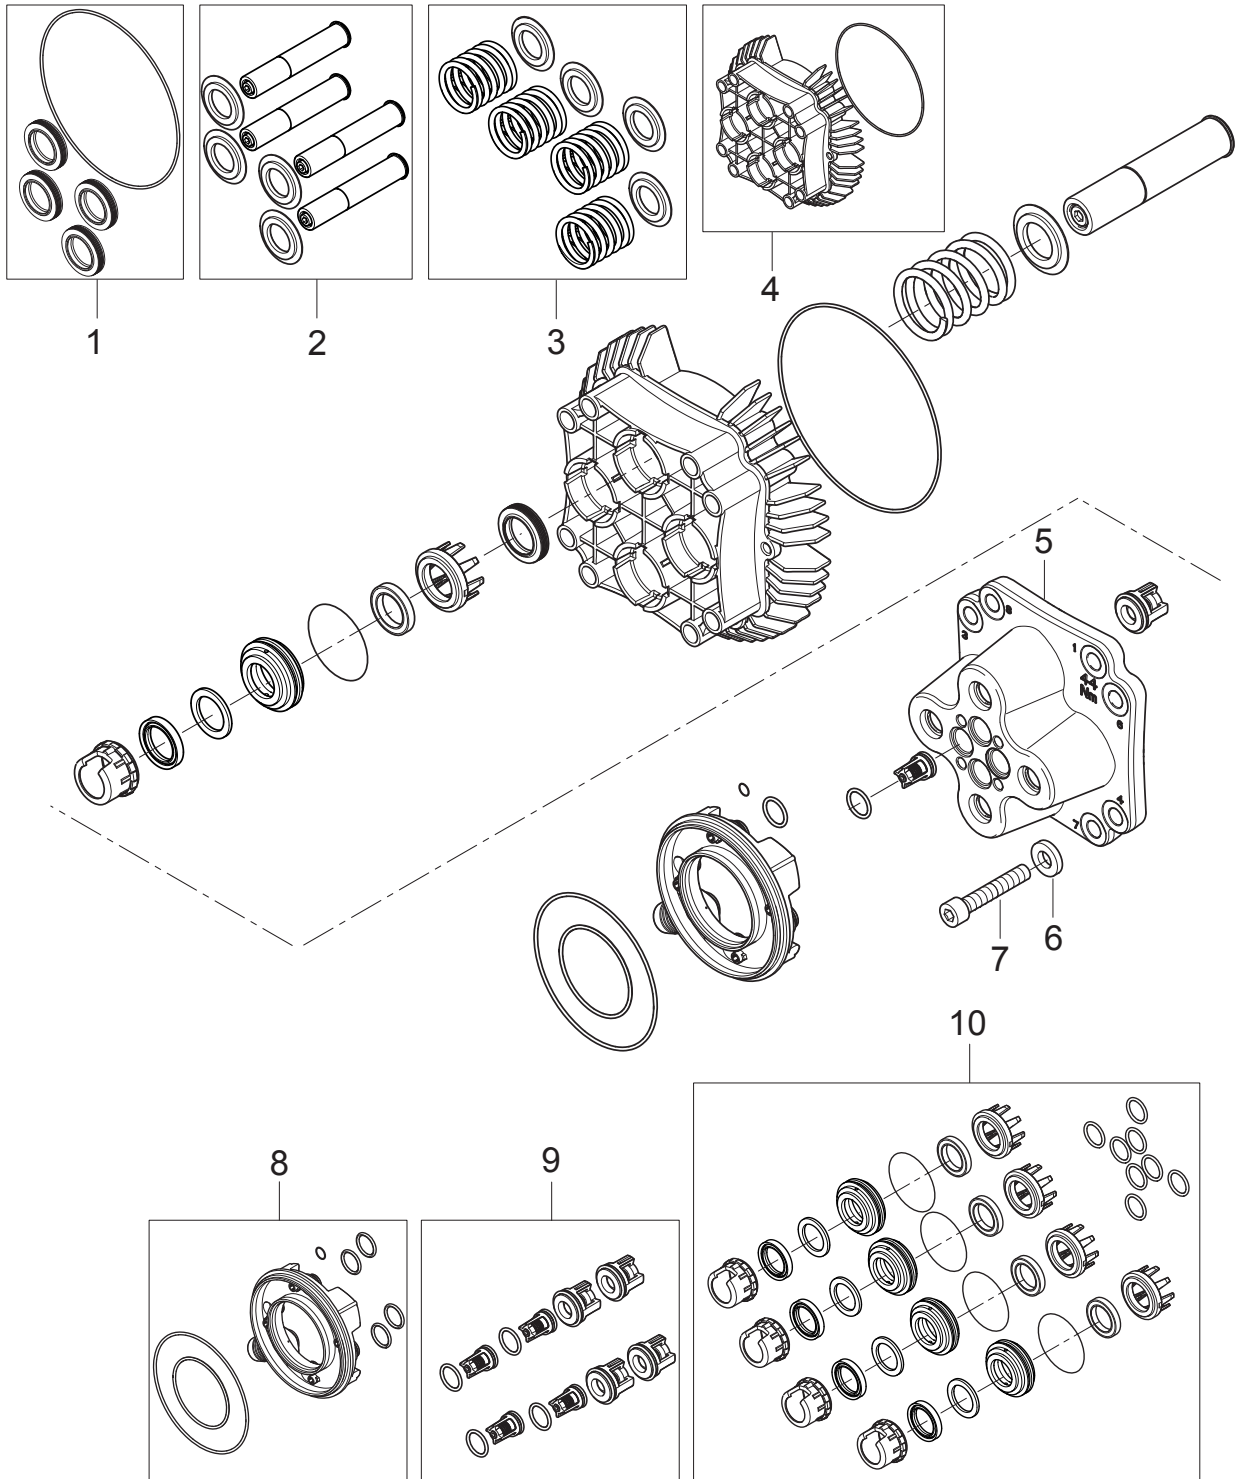

Cylinder block

POSEIDON 6-65 FA / MC 6P 180/1300 FA

2015.05.19

2015.03.10

Pos.	Vare-nr	Antal	Beskrivelse	Notes
1	101118057	1	SEAL KIT FOR CYLINDER BLOCK NA6	
2	101118066	1	PISTON KIT NA6	[1]
2	101118065	1	PISTON KIT W/MARKING NA6 6-79 / 6-61FFA	[2]
3	101118059	1	RETURN SPRING - KIT NA6	
4	101118060	1	CYLINDER BLOCK - KIT NA6	
5	106408197	1	PUMP HEAD D24 NA6	
6	2767	1	Pakning 10,5X2	
7	1813393	1	Skrue M10X100	
8	101118063	1	INLET MANIFOLD KIT - NA6	
9	101118062	1	OUTLET/INLET VALVE KIT - NA6	
10	101118061	1	WATER SEAL KIT - NA6	[3]
10	101118155	1	WATER SEAL KIT - NA6	[4]

Part Notes:

1. [1] - 6-52, 6-64, 6-65, 6-73
2. [2] - 6-61, 6-79
3. [3] - Up to Serial no.:3520140500559
   TSB-PPW-2014-007 NA 6 Pump- Water leak
4. [4] - From Serial no.:3520140500559
   Production date: 2014.01.31.
   TSB-PPW-2014-007 NA 6 Pump- Water leak