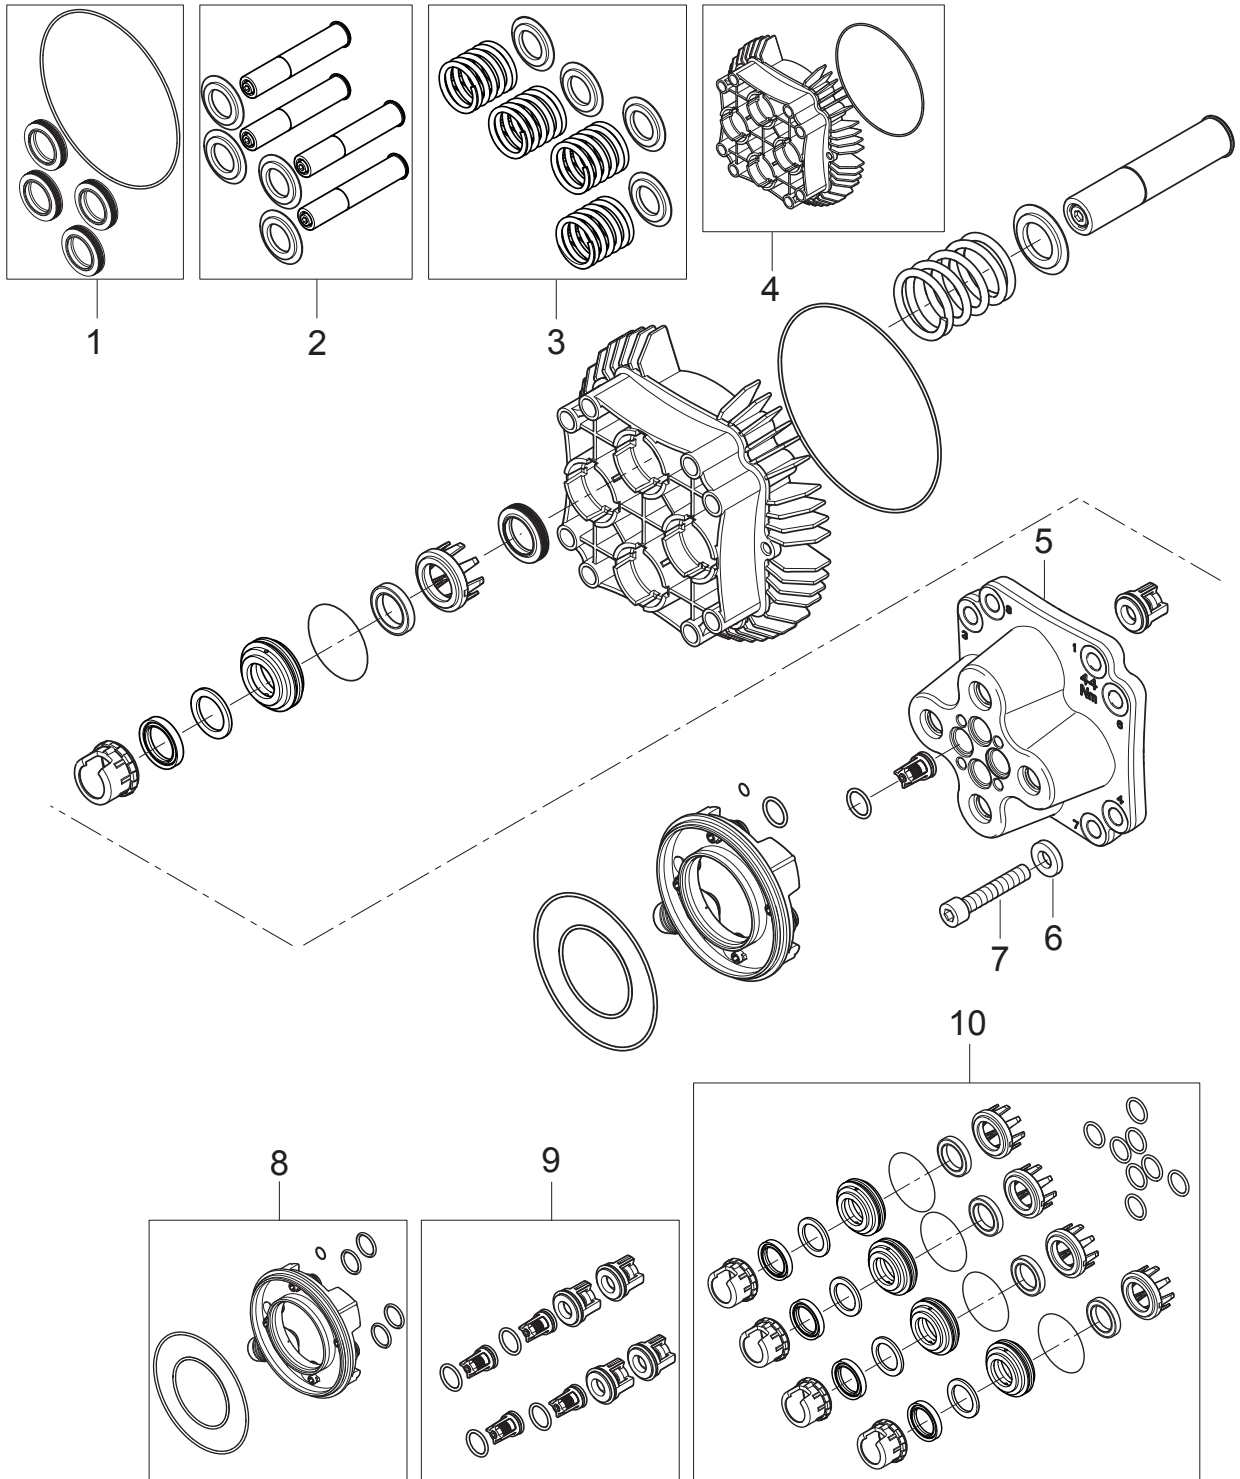

Pos.	Vare-nr	Antal	Beskrivelse	Notes
1	101118057	1	SEAL KIT FOR CYLINDER BLOCK NA6	
2	101118066	1	PISTON KIT NA6	[1]
2	101118065	1	PISTON KIT W/MARKING NA6 6-79 / 6-61FFA	[2]
3	101118059	1	RETURN SPRING - KIT NA6	
4	101118060	1	CYLINDER BLOCK - KIT NA6	
5	106408197	1	PUMP HEAD D24 NA6	
6	2767	1	Pakning 10,5X2	
7	1813393	1	Skrue M10X100	
8	101118063	1	INLET MANIFOLD KIT - NA6	
9	101118062	1	OUTLET/INLET VALVE KIT - NA6	
10	101118061	1	WATER SEAL KIT - NA6	[3]
10	101118155	1	WATER SEAL KIT - NA6	[4]

Part Notes:

1. [1] - 6-52, 6-64, 6-65, 6-73
2. [2] - 6-61, 6-79
3. [3] - Up to Serial no.:3520140500559
   TSB-PPW-2014-007 NA 6 Pump- Water leak
4. [4] - From Serial no.:3520140500559
   Production date: 2014.01.31.
   TSB-PPW-2014-007 NA 6 Pump- Water leak