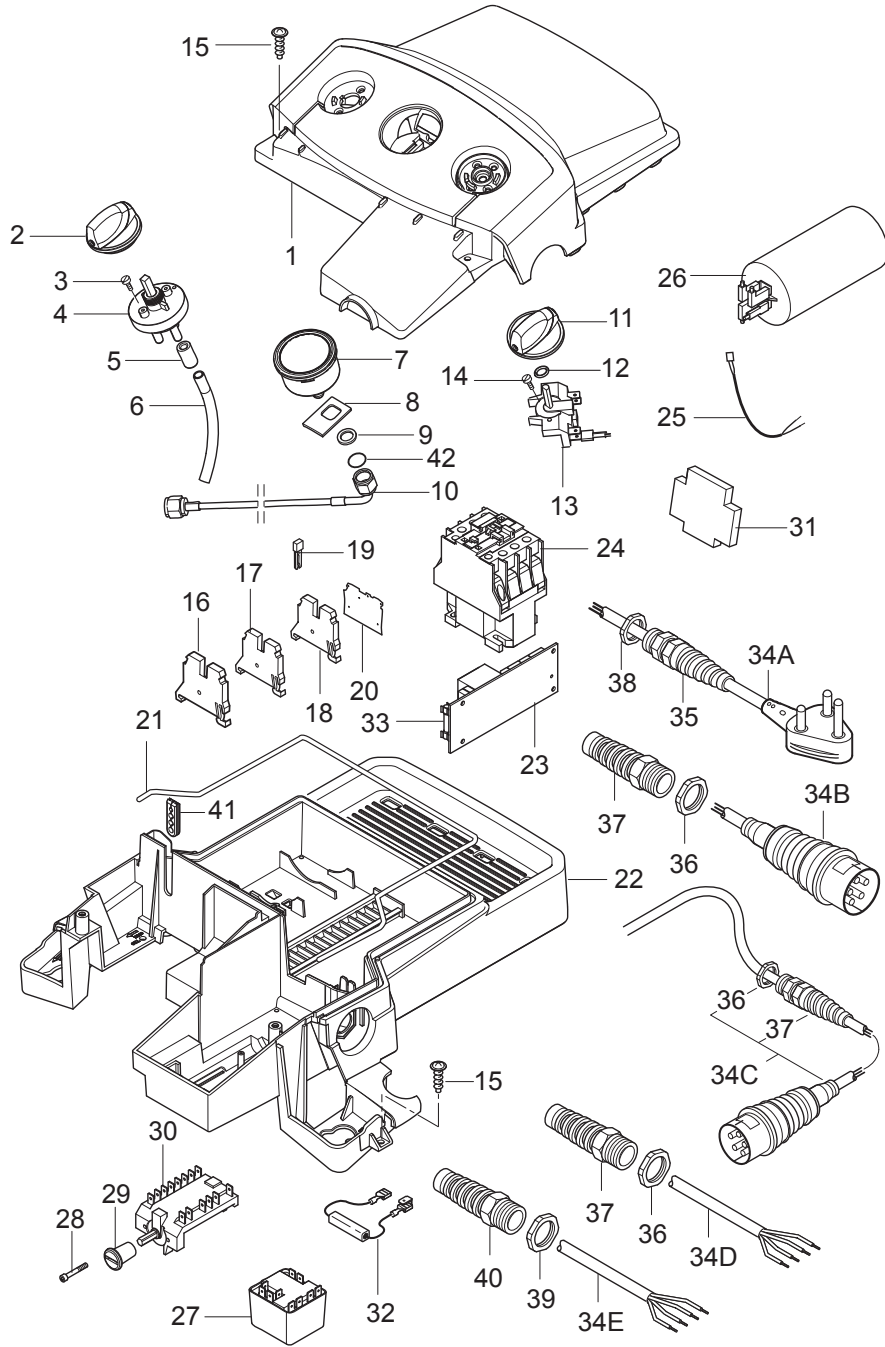

Pos.	Vare-nr	Antal	Beskrivelse	Notes
0	101118144	1	START RELAY KIT F. POSEIDON 5 1PH GB/AUS	[1]
0	101118143	1	START RELAY KIT F. POSEIDON 5-6-7 1PH US	[1]
1	107141644	1	E-BOX TOP F. 1-POS SWITCH AND DET. BLACK	
1	107141646	1	E-BOX TOP F. 1-POS SWITCH-NO DET. BLACK	
1	107141645	1	E-BOX TOP F. 2-POS SWITCH AND DET. BLACK	
2	909100214	1	Drejeknap Gr.1 4Kt	
3	1814730	2	SCREW 35X10B W1423	
4	301001000	1	Doserventil	
5	301001906	1	Lukkekappe	
6	106408243	1	HOSE 1/4INCH TRANSPARENT - 5 METERS	
7	107141648	1	MANOMETER 0-300 BAR - 1/4"	
8	107141650	1	PLATE FOR MANOMETER	
9	107141651	1	WASHER M12 13X24X2.5 A2 DIN125	
10	107141696	1	MANOMETER TUBE FFA MODELS	[2]
10	107141653	1	MANOMETER TUBE FA MODELS	
11	909100204	1	Drejeknap	
12	9868	1	O-ring 10.0X2.5	
13	28877	1	Switch	[3]
13	301001058	1	Start/stop kontakt	[4]
14	18274	1	Skruer M4X12	
15	107141838	6	SCREW K50X18 WN1451 BLACK TORX20	
16	103821922	1	DIN-END STOP WO/SCREW WAGO 249-116	
17	107141633	1	TERMINAL BLOCK 4Q PE	
18	103821967	1	WIRE TERMINAL WAGO281 800V 4MM2	
19	103821969	1	Laske Wago 4Q	
20	103821968	1	Endeplade Wago 4Q	
21	101406054	1	Sponge Rubber Ø4 L 1M	
22	107141654	1	E-BOX BOTTOM DRILLED /CABLE/	[5]
22	107141706	1	E-BOX BOTTOM DRILLED CABLE AND SWITCH	[6]
22	107141665	1	E-BOX BOTTOM	
22	107141655	1	E-BOX BOTTOM DRILLED /SWITCH/	[7]
23	107141666	1	PCB POSEIDON 5-6-7	
24	103822314	1	CONTACTOR CJX2-D32 32A 230V 3P+NO	[8]
24	103822308	1	Contactoer Cjx2-D25-V7 400	[9]
24	103822303	1	Contactoer Cjx2-D18-V7 400	[10]
24	63915	1	Contactoer 100-C30Kf10 230 /50-60 Hz	[11]
25	107141656	1	WIRE	
26	101117948	1	CAPACITOR 70UF 400/450V DOUBLE FASTON	[12]
26	101117947	1	CAPACITOR 100UF 450V DOUBLE 6.3 FASTON	[13]
27	107140967	1	START RELAY RVA4N0C	[12]
27	107140968	1	START RELAY RVAH4AH0C	[12]
28	40045	2	PAN HEAD SCREW M4X30	
29	64580	1	ROTARY KNOB	
30	301000293	1	Kontakt Stjerne/Trekant	
31	64773	1	Hjælpekontakt	
32	107141730	1	DISCHARGE RESISTOR 15KOHM/7W	[1]
33	301000263	1	Fuse 0,63A/500V/T Ø6 3X32	
34A	301000407	1	POWER CORD SJOW AWG10/3X9.0	[14]
34B	301000253	1	Power Cord H07Rn-F 4G1,5 X9	[15]
34C	301000834	1	Ledning Med Stik	[16]
34D	301000337	1	Elkabel 4G2,5	[17]
34E	301000384	1	POWER CORD SOW AWG10/4X9	[18]
35	909100198	1	SCREWED CABLE GLAND M25X1.5	[19]
36	909100043	1	Kabelafasting	[20]
37	909100019	1	Møtrik	[20]
38	909100020	1	Hexagon Thin Nut M25X1.5 En 50262 P	[19]
39	909100021	1	HEXAGON NUT M32X1.5	[21]
40	909100016	1	CABLE SCREWING W. ANTIBUC.	[21]
41	107141663	1	RUBBER GROMMET