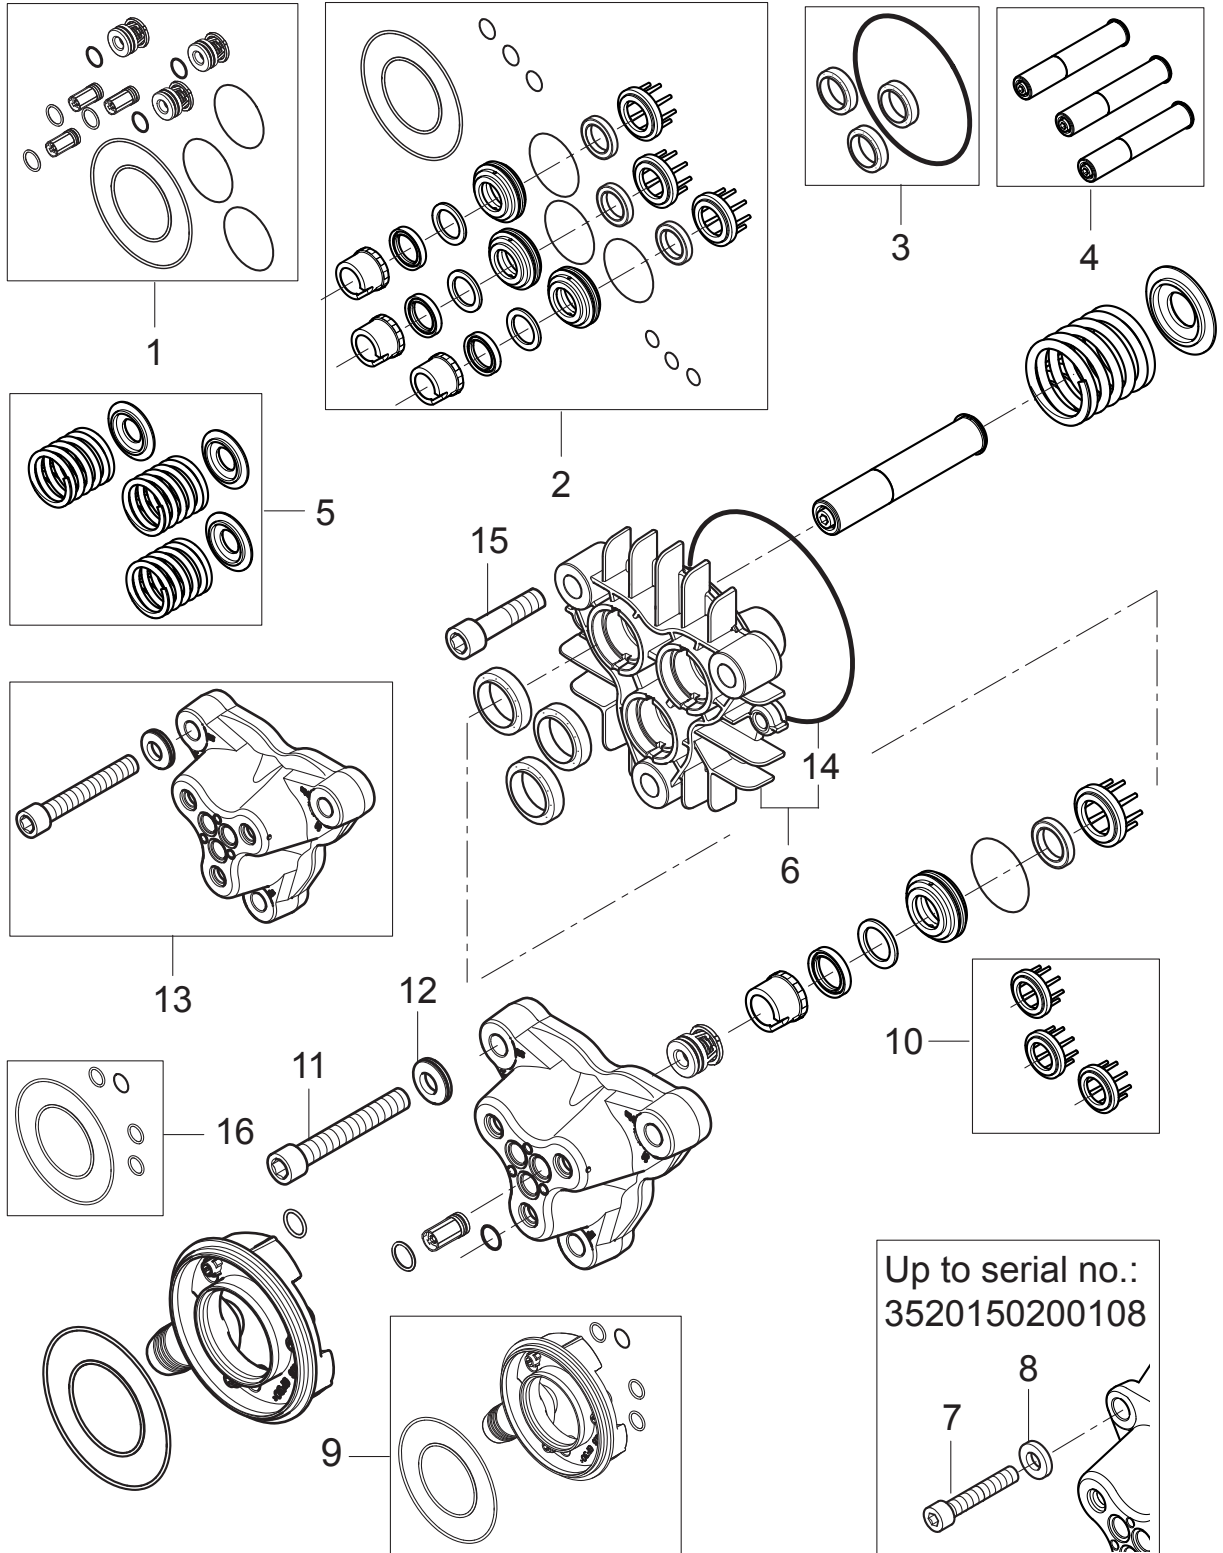

Cylinder block

POSEIDON 5-56 FA / MC 5M 200/1050 FA

2015.03.13

2017.03.03

Up to serial no.:
3520150200108

Pos.	Vare-nr	Antal	Beskrivelse	Notes
1	101118121	1	VALVE KIT - NA5	
2	101118123	1	WATER SEAL KIT W/NEW SUPPORT RING - NA5	
3	107144102	1	Oliemanchet Kit - Na5	
4	101118239	1	PISTON KIT - NA5.2	
5	107144104	1	Fjeder Kit - Na5	
6	107141983	1	CYLINDER BLOCK W/O-RING NA5.2	[1]
7	107141513	3	CYLINDRICAL SCREW M12X65 12.9 DELTASIL	[1]
8	107141727	3	WASHER D13 SPARE PART	[1]
9	101118078	1	WATER INLET KIT FOR NA5	
10	107140919	1	SUPPORT RING NA5 SPARE	
11	107141968	3	CYL.SCREW M12X80 WITH NORDLOCK WASHER	[1]
12	107141969	3	WASHER NLX12SP ?12.5X?19.5X3.5MM	[1]
13	107141985	1	CYLINDER HEAD NA5.2 W. SCREWS WASHERS	[1]
14	107141512	1	O-RING D114 X D1.78 NBR 72	
15	4042	2	CYLINDER SCREW M8X40 ISO 4762 8.8 ZN	
16	101118080	1	SEAL KIT FOR WATER INLET FOR NA5 FA PA	

Part Notes:

1. [1] - TSB-PPW-2015-002 NA5.2 Pump Information
   TSB-PPW-2012-007 Washer for cylinder block NA5
   DE TSB-PPW-2012-007 Unterlagscheibe Zylinderkopf