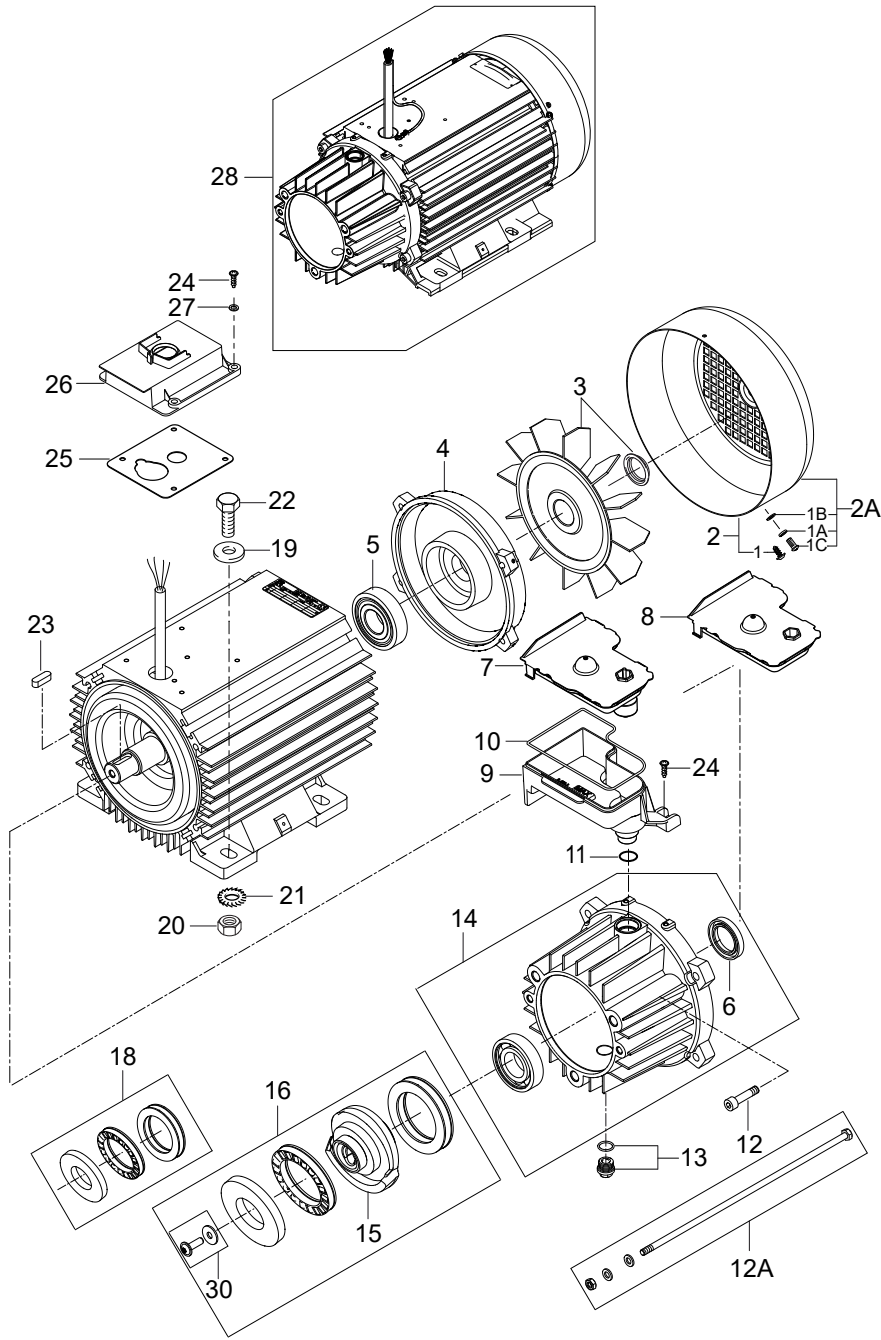

# TABLE OF CONTENTS

---

Overview .....	1
Motor pump .....	4
Cylinder block .....	8
Unloader FA .....	10
Electric box .....	12
Hose reel .....	15
Recommended spare parts .....	17
Default accessories .....	20
101118238 - NA5.2 Pump kit .....	22

## Part Notes:

- [1] - See link Electric box  
 [2] - See link Hose reel

- [3] - PA
- [4] - FA
- [5] - The new wheel and wheel cap is added from  
Variant Ser. Nr. order nr.machine nr.  
Nilfisk 3520151900645 - 1712947 - 107146806  
Unitor 3520151901159 - 1711044 - 107146807
- [6] - PRUNED
- [7] - 230-240/1/50 UK, AU
- [8] - US
- [9] - STOCK COVERS GUARANTEE