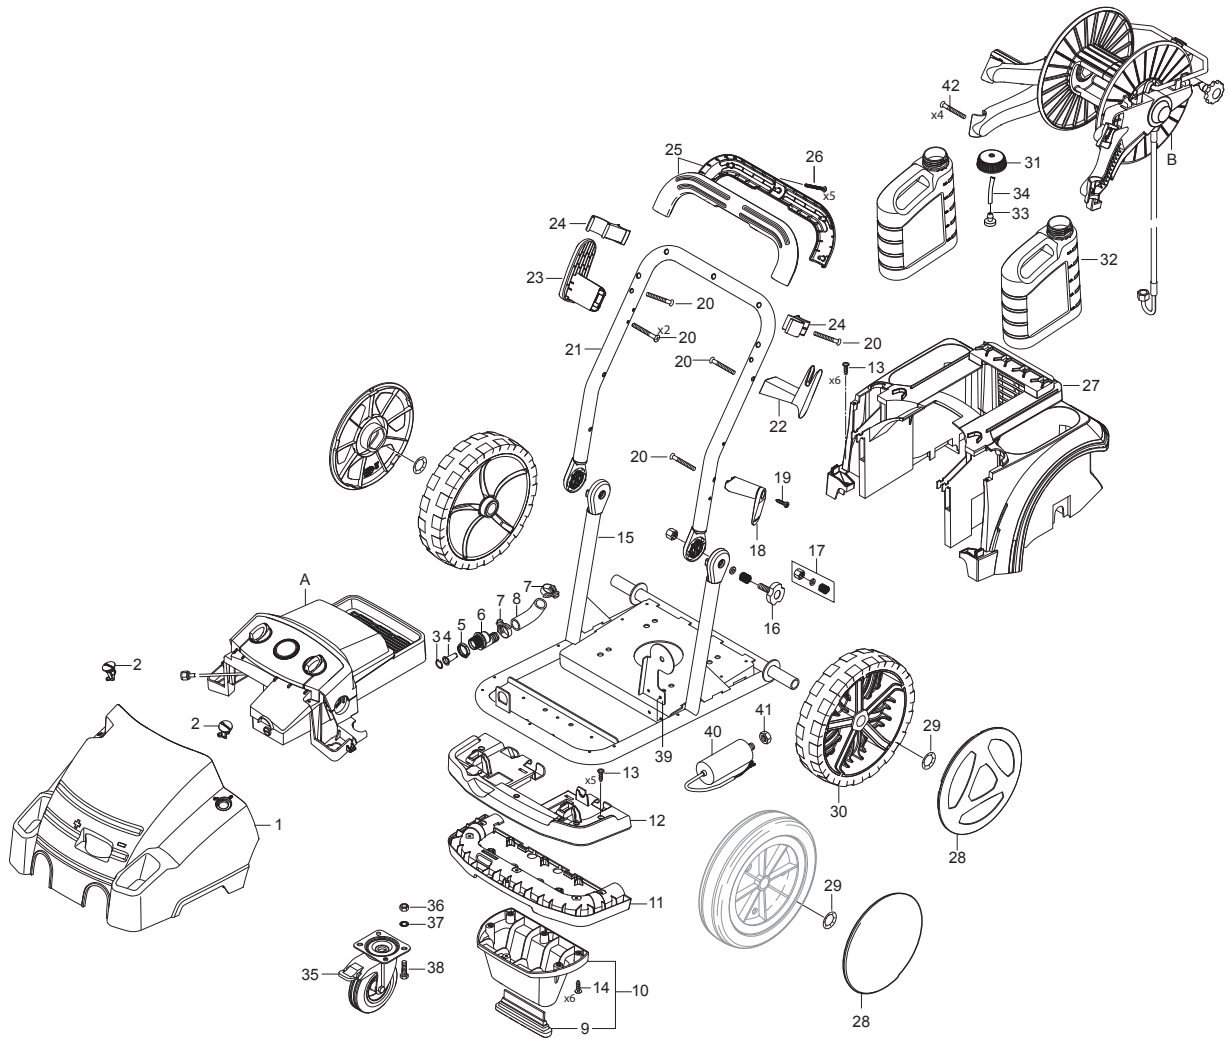

# PARTS LIST

2017.07.31

# TABLE OF CONTENTS

---

Overview .....	1
Motor pump .....	4
Cylinder block .....	8
Unloader FA .....	10
Electric box .....	12
Hose reel .....	15
Recommended spare parts .....	17
Default accessories .....	20
101118238 - NA5.2 Pump kit .....	22

## Part Notes:

- [1] - See link Electric box  
 [2] - See link Hose reel

- [3] - PA
- [4] - FA
- [5] - The new wheel and wheel cap is added from  
Variant Ser. Nr. order nr.machine nr.  
Nilfisk 3520151900645 - 1712947 - 107146806  
Unitor 3520151901159 - 1711044 - 107146807
- [6] - PRUNED
- [7] - 230-240/1/50 UK, AU
- [8] - US
- [9] - STOCK COVERS GUARANTEE