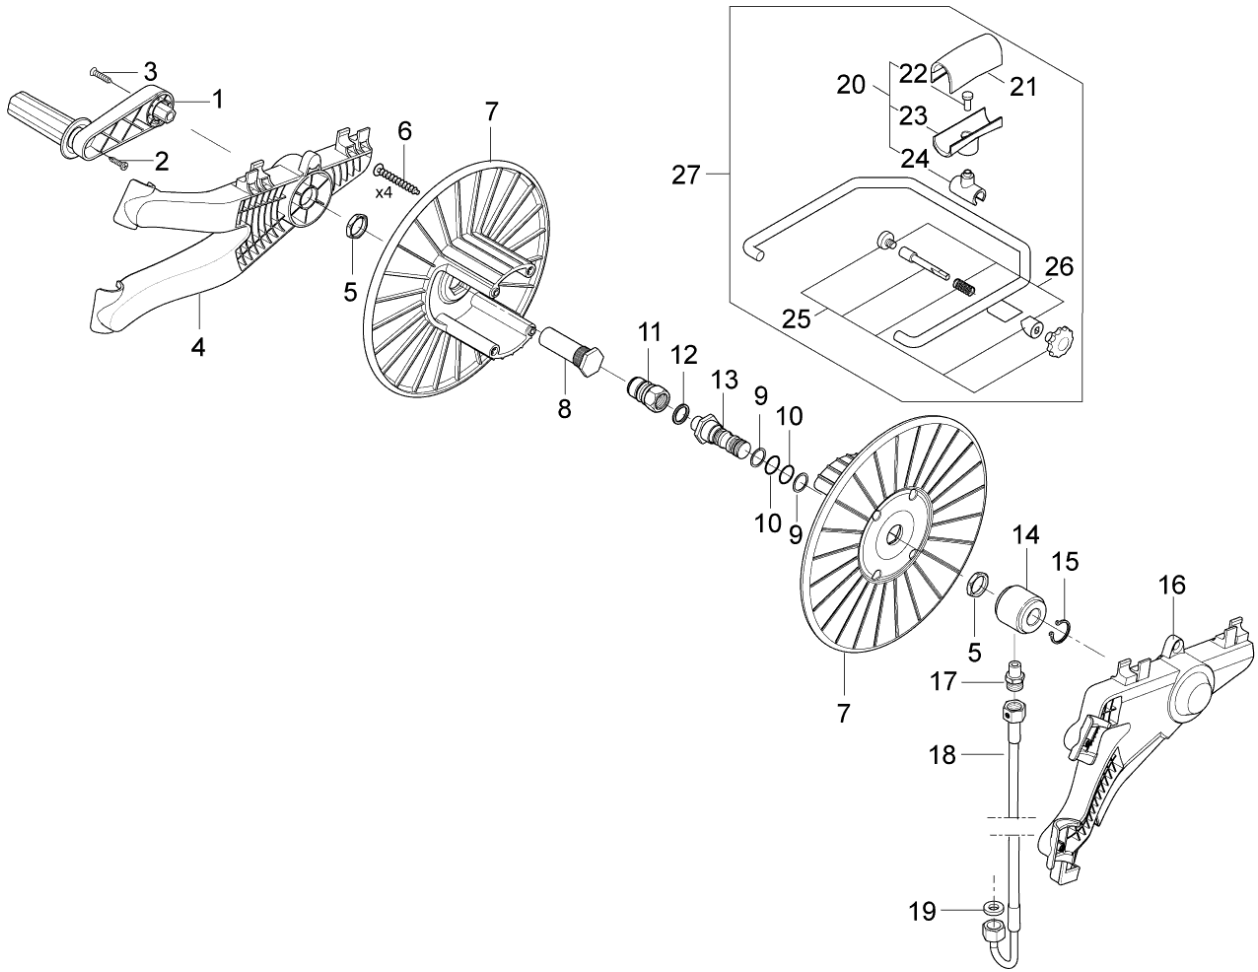

PARTS LIST

2017.07.31

TABLE OF CONTENTS

Overview	1
Hose reel	4
Electric box	6
Motor pump	9
Cylinder block	13
Unloader PA	15
Unloader PA without water regulation	17
Recommended spare parts	19
101118238 - NA5.2 Pump kit	22
Default accessories	24

Part Notes:

- [1] - See link Electric box
 [2] - See link Hose reel

- [3] - PA
- [4] - FA
- [5] - The new wheel and wheel cap is added from
Variant Ser. Nr. order nr.machine nr.
Nilfisk 3520151900645 - 1712947 - 107146806
Unitor 3520151901159 - 1711044 - 107146807
- [6] - PRUNED
- [7] - 230-240/1/50 UK, AU
- [8] - US
- [9] - STOCK COVERS GUARANTEE