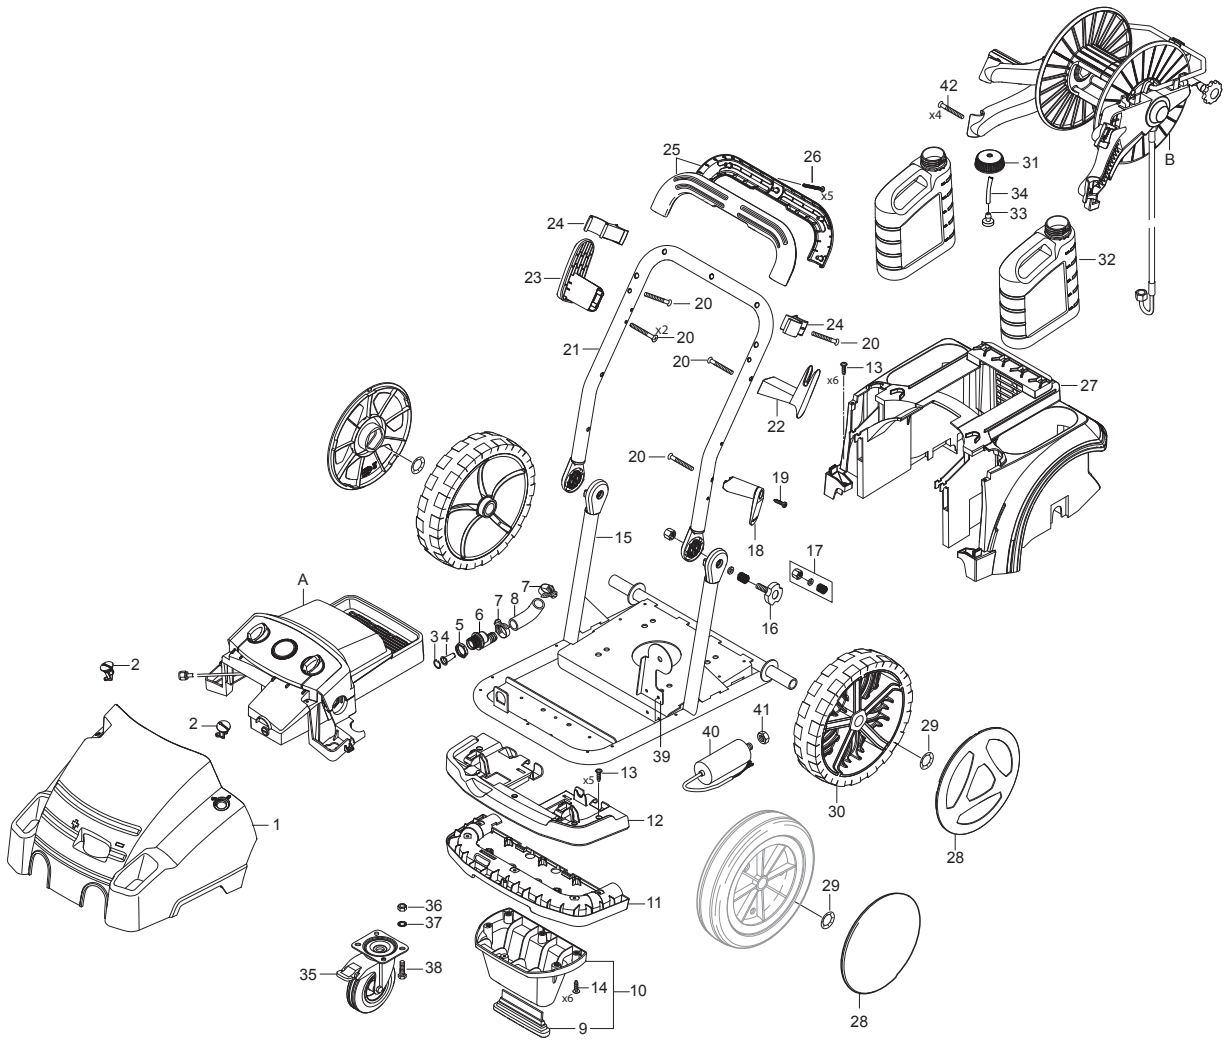

PARTS LIST

2017.07.31

TABLE OF CONTENTS

Overview	1
Hose reel	4
Electric box	6
Motor pump	9
Cylinder block	13
Unloader PA	15
Unloader PA without water regulation	17
Recommended spare parts	19
101118238 - NA5.2 Pump kit	22
Default accessories	24

Part Notes:

- [1] - See link Electric box
 [2] - See link Hose reel

- [3] - PA
- [4] - FA
- [5] - The new wheel and wheel cap is added from
Variant Ser. Nr. order nr.machine nr.
Nilfisk 3520151900645 - 1712947 - 107146806
Unitor 3520151901159 - 1711044 - 107146807
- [6] - PRUNED
- [7] - 230-240/1/50 UK, AU
- [8] - US
- [9] - STOCK COVERS GUARANTEE