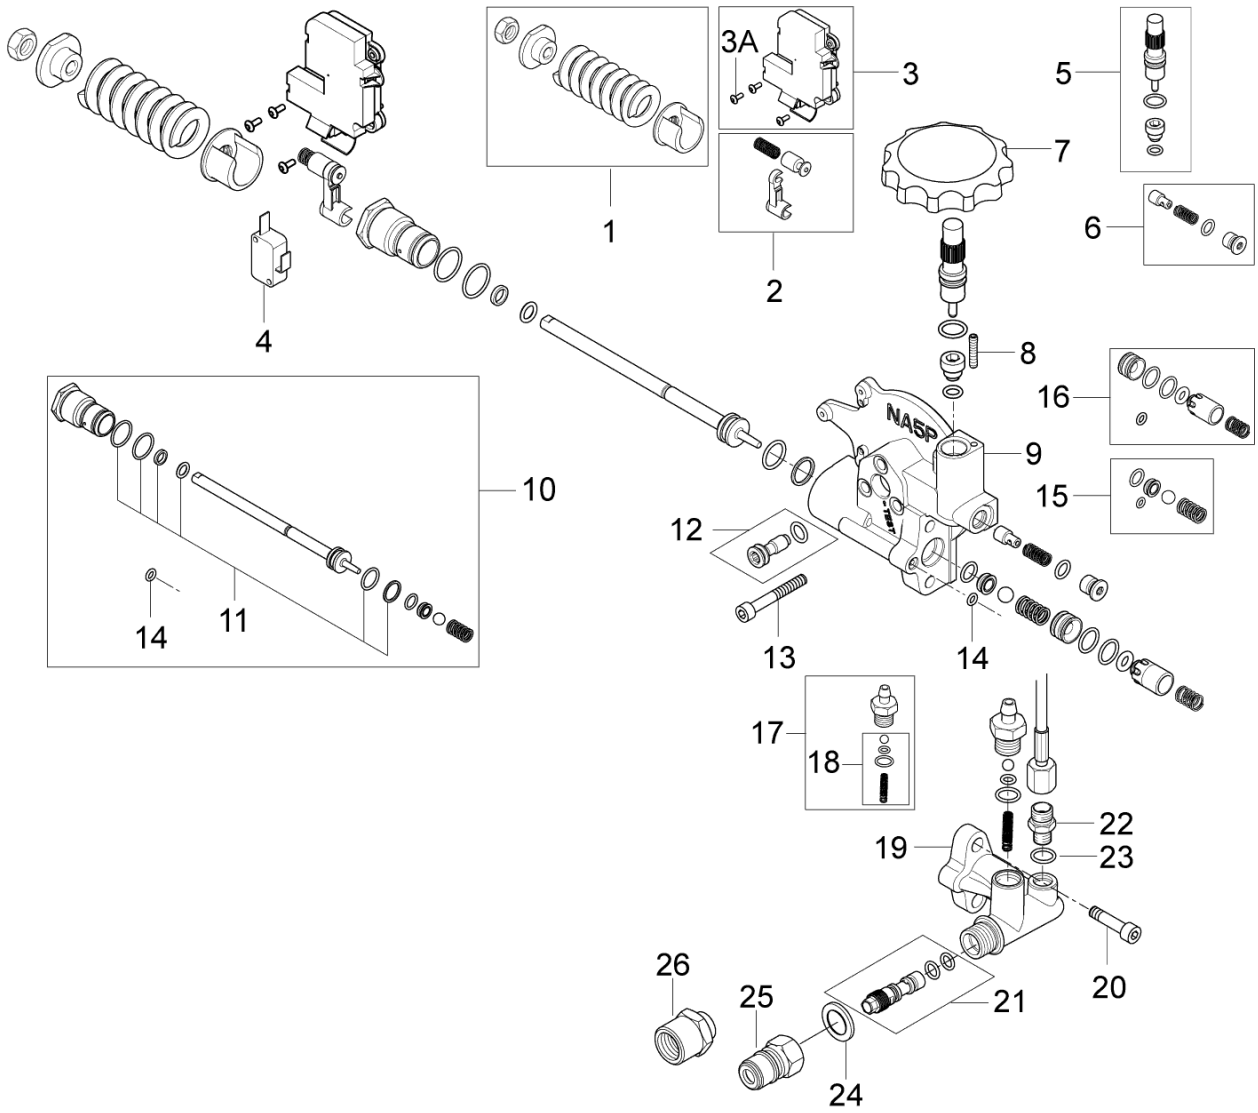

Pos.	Vare-nr	Antal	Beskrivelse	Notes
1	101118091	1	UNLOADER SPRING REP. KIT-PAINTED NA5 PA	[1]
1	101118092	1	UNLOADER SPR. REP.KIT-NON PAINTED NA5 PA	[2]
2	101118090	1	MICROSW. ACTIVATION REP. KIT NA5 PA	
3	101118084	1	MICROSWITCH BOX W/O MICROSW. NA5 PA	
3A	107141515	3	SCREW M3X8 ISO7380 FZG TORX 10	
4	301002754	1	Micro-Switch	
5	101118160	1	FLOW REGULATION REP. KIT NA5 PA SS	
6	101118086	1	PRESS. BUILD UP VALVE REP. KIT NA5 PA	
7	107140823	1	REGULATOR KNOB NA5/NA6	
8	106408188	1	DIN 913 M4X20 POINTED SCREW	
9	107140884	1	UNLOADER PA NA5	
10	101118082	1	STEM PLUS SEALING REP. KIT NA5 PA	[3]
11	101118083	1	SEAL KIT FOR STEM FOR NA5 PA	
12	107144137	1	Unloader Plug Na5	
13	5100	3	Screw M6X45	
14	107141514	1	O-RING D4 X D1.5 NBR 90	
15	101118088	1	BYPASS VALVE REP. KIT NA5 PA	[4]
16	101118254	1	HOLDING PRESS.V.REP. KIT NA5.2PA - UK AU	[5]
16	101118087	1	HOLDING PRESS. VALVE REP. KIT NA5 PA	[4]
17	1119406	1	Rep. sæt kontraventil	
18	101118089	1	NON RETURN VALVE REP. KIT NA5 PA	
19	107141516	1	OUTLET FITTING NA5 PA	
20	8894	2	Skruer	
21	107144112	1	Injektør - Na5	
22	1821	1	Fitting	
23	101814735	1	"Tætn.Skive 1/8""Pp45C Bond "	
24	1801075	1	Tætningskive 3/8"	
25	1600493	1	Ergo højtrykskobling DN10 3/8" han	
25	1603101	1	Ergo højtrykskobling DN10 RF han	[6]
26	64235	1	CONVERTER KEW/WAP	

Part Notes:

- [1] - 5-47 PA – MC 5M 170/980 PA
  5-56 PA - MC 5M 200/1050 PA
  5-56 FA - MC 5M 200/1050 FA
  5-62 PA - MC 5M 220/1130 PA
  5-62 FA - MC 5M 220/1130 FA(5-41 PA – MC 5M 180/840 PA)
- [2] - 5-30,
  5-32 PA – MC 5M 100/770 PA
- [3] - TSB-PPW-2017-005 Low pressure—Unloader valve for NA5.2 pump can leak internally
  DE TSB-PPW-2017-005 Niederdruck-Unloader Ventil für die NA5.2 Pumpe kann...
- [4] - TSB-PPW-2017-005 Low pressure—Unloader valve for NA5.2 pump can leak internally
- [5] - 5-32, UK and 5-30, AU
  TSB-PPW-2017-005 Low pressure—Unloader valve for NA5.2 pump can leak internally
- [6] - INOX