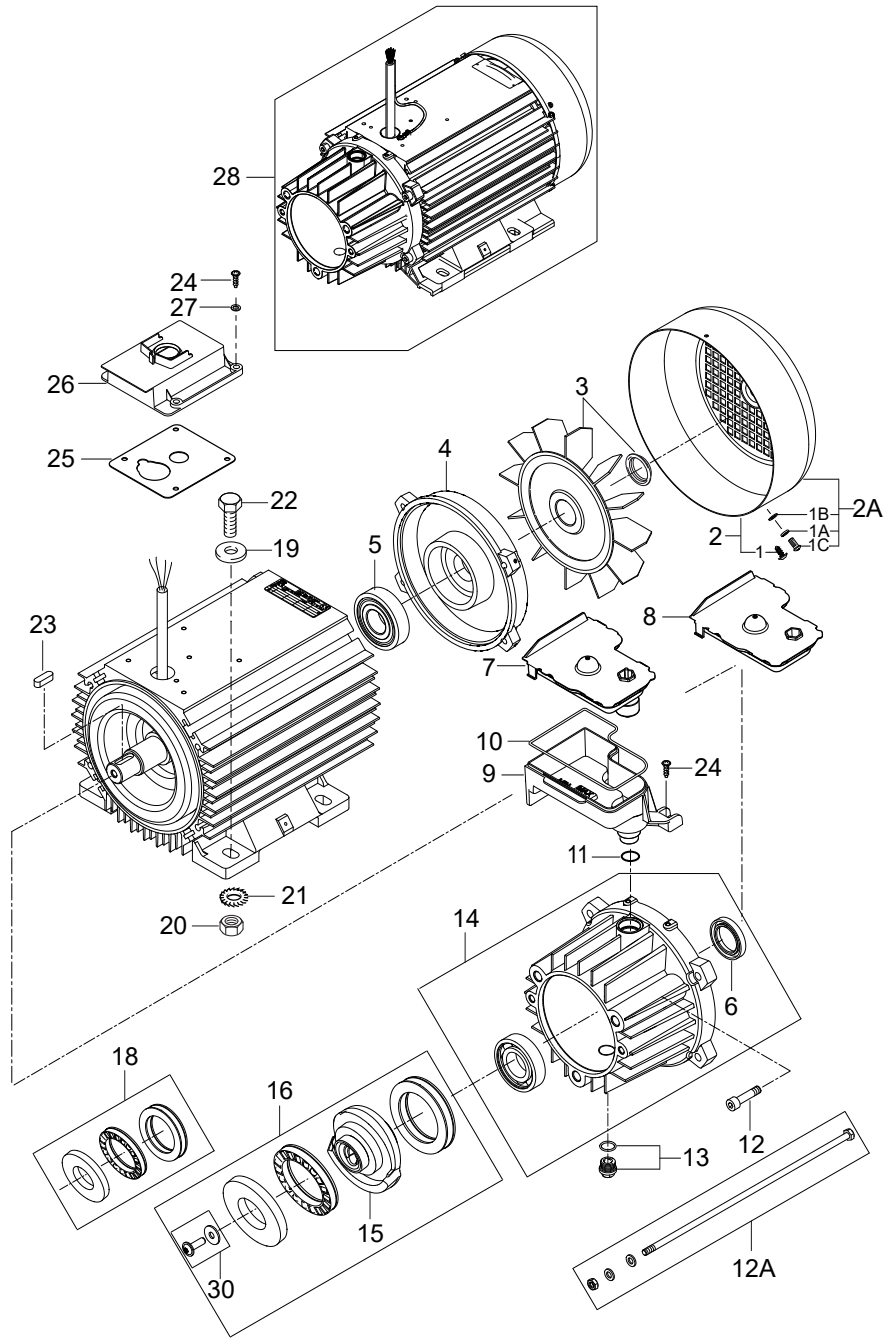

Pos.	Vare-nr	Antal	Beskrivelse	Notes
0	5218433	1	Pumpeolie ISO 150 (1 liter)	[1]
1	31000489	1	SCREW 3X9.5 MUSHROOM HEAD EME	[2]
1A		1	Spring washer Ø5	[3]
1B		1	Flat washer Ø5	[4]
1C	31000488	1	SCREW M5X8 CYLINDER HEAD PH NOTCH RF	[5]
2	107144127	1	FAN COVER - EME	[6]
2A	107144126	1	FAN COVER RF	[5]
3	107144124	1	Vifte med låsering	[7]
3	107144125	1	FAN W LOCK RING RF	[5]
4	31000148	1	Rear Bearing Cover Rf	[5]
4	31000150	1	REAR BEARING COVER EME	[7]
5	31000149	1	Leje, Rf	[5]
5	31000151	1	REAR BEARING EME	[7]
6	G120414	1	Olietætningsring 30X47X10	
7	107140883	1	OIL CONTAINER TOP W/LEVEL SENSOR	
8	107140877	1	OIL CONTAINER TOP	
9	107140879	1	OIL CONTAINER BOTTOM	
10	101406054	1	Sponge Rubber Ø4 L 1M	
11	3004221	1	O-Ring 16X2	
12	2751	4	HEX. SCREW M8X35 ISO 4017 ZN	[7]
12A	31000505	1	STAY BOLT M8X290 RF	[8]
12A	31000504	1	STAY BOLT M8X265 RF	[9]
13	107141982	1	OIL PLUG W/O-RING AND MAGNET NA5.2	
14	107141967	1	D-BEARING COVER COMPLETE NA5.2	[10]
15	107141960	1	WOBBLE DISC 7.2 DEG. NA5.2	[11]
15	107141961	1	WOBBLE DISC 8.4 DEG. NA5.2	[12]
15	107141962	1	WOBBLE DISC 8.7 DEG. NA5.2	[13]
15	107141963	1	WOBBLE DISC 9.15 DEG. NA5.2	[14]
15	107141964	1	WOBBLE DISC 10.2 DEG. NA5.2	[15]
15	107141965	1	WOBBLE DISC 10.9 DEG. NA5.2	[16]
15	107141966	1	WOBBLE DISC 12 DEG. NA5.2	[17]
16	101118249	1	WOBBLE DISC 7.2 DEG. BEARING KIT NA5.2	[18]
16	101118246	1	WOBBLE DISC 8.4 DEG. BEARING KIT NA5.2	[19]
16	101118247	1	WOBBLE DISC 8.7 DEG. BEARING KIT NA5.2	[20]
16	101118245	1	WOBBLE DISC 9.15 DEG. BEARING KIT NA5.2	[21]
16	101118243	1	WOBBLE DISC 10.2 DEG. BEARING KIT NA5.2	[22]
16	101118242	1	WOBBLE DISC 10.9 DEG. BEARING KIT NA5.2	[23]
16	101118241	1	WOBBLE DISC 12 DEG. BEARING KIT NA5.2	[24]
18	101118240	1	BEARING KIT FA PA - NA5.2	
19	2767	7	Pakning 10,5X2	
20	1800465	4	Møtrik M10	
21	10204	4	SERRATED LOCK WASHER A10	
22	8927	4	HEXAGON HEAD CAP SCREW M10X 35 ISO 4017	
23	19639	1	Fjede A	
24	107140881	2	SCREW M5X12 DIN 7985 TORX	
25	107140875	1	SEALING BETWEEN E-BOX AND MPU	
26	107140876	1	COVER FOR E-BOX ON MOTOR	
27	2767	4	Pakning 10,5X2	
28	107141953	1	MOTOR 6.7KW 220-440/230-400/3 50/60HZ-EU	[25]
28	107141954	1	MOTOR 5.5 KW 220/230-400/440/3/50/60 EU	[26]
28	107141955	1	MOTOR 5.2 KW/220/1 60HZ 5-52 US	[27]
28	107141956	1	MOTOR 2.2 KW/230/1 50HZ	[28]
28	107141957	1	MOTOR 4KW 200/3/50-60HZ JP 5-47 JP	[29]
28	107141958	1	MOTOR 4KW 230-400/220-440 3/50-60HZ NA5	[30]
30	107142658	1	NA5.2 WD SCREW AND WASHER	
	101118263	1	MPU NA5.2 PA 5.5KW/400V/50HZ/3PH/10.9DEG	[31]