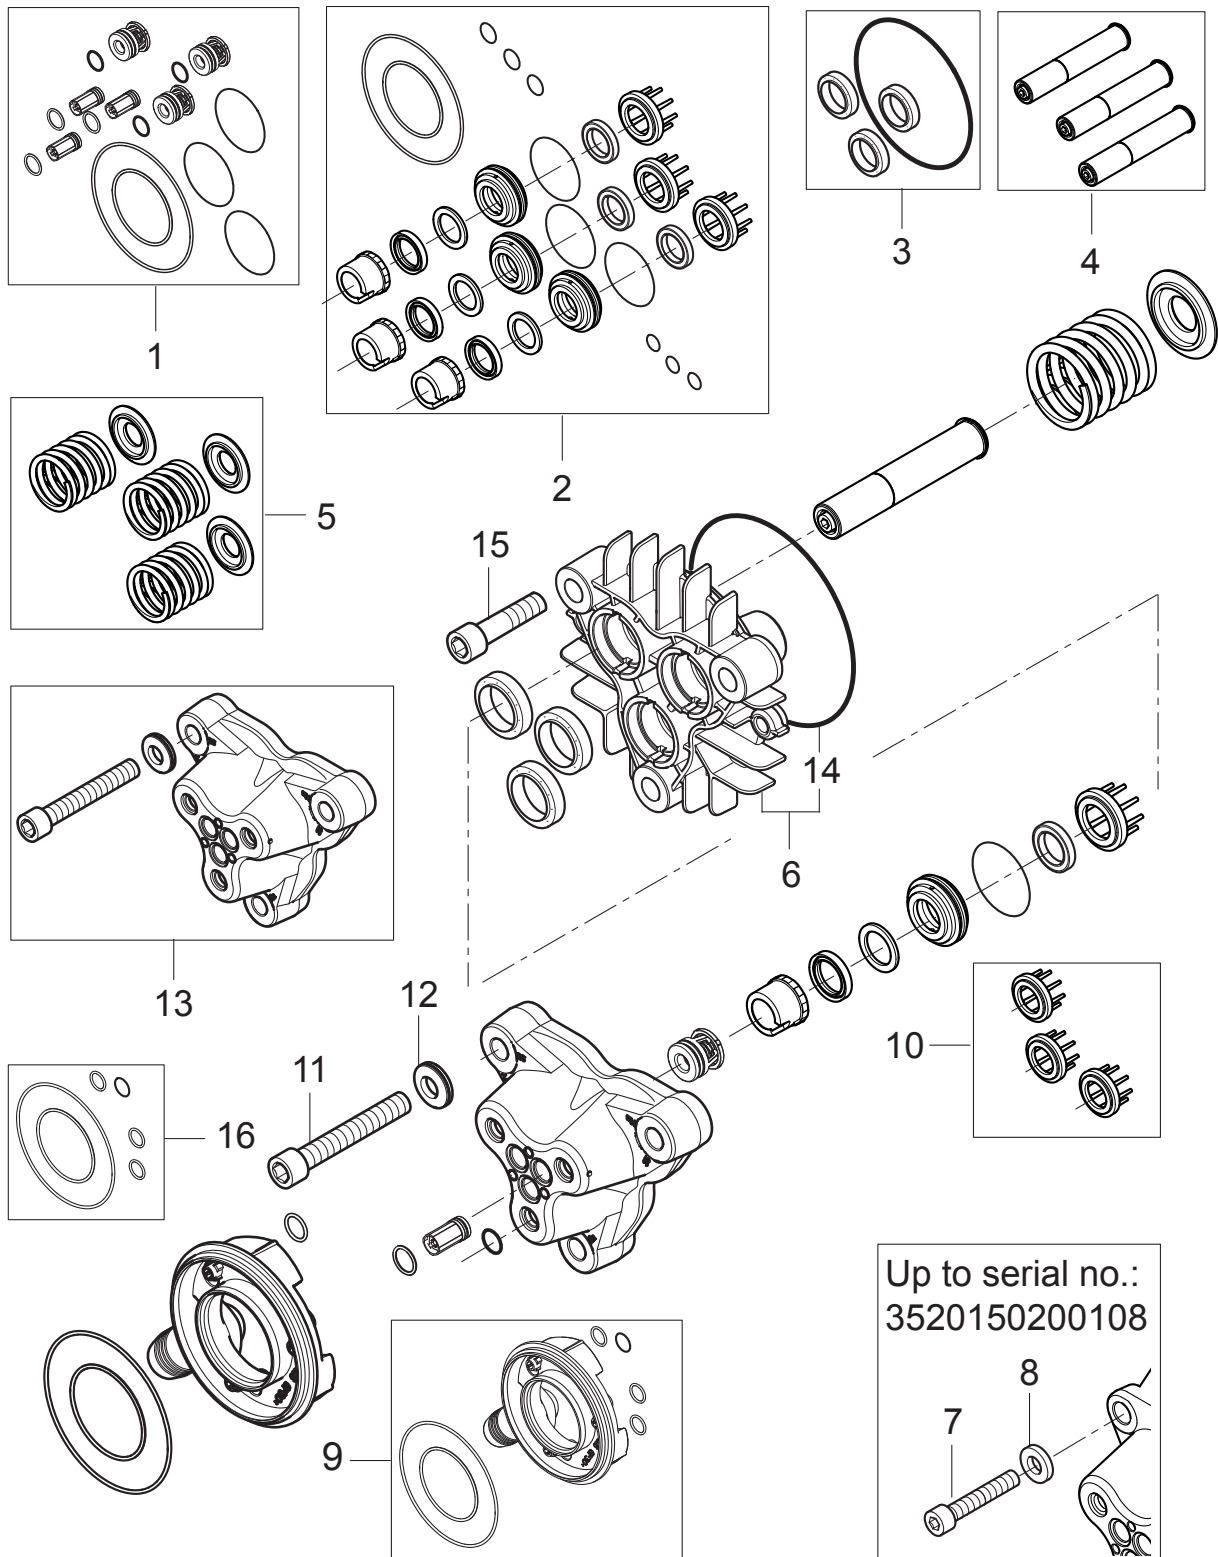

Cylinder block

POSEIDON 5-56 PA / MC 5M 200/1050 PA

2015.03.13

2017.03.03

Up to serial no.:
3520150200108

7 8

Pos.	Vare-nr	Antal	Beskrivelse	Notes
1	101118121	1	VALVE KIT - NA5	
2	101118123	1	WATER SEAL KIT W/NEW SUPPORT RING - NA5	
3	107144102	1	Oliemanchet Kit - Na5	
4	101118239	1	PISTON KIT - NA5.2	
5	107144104	1	Fjeder Kit - Na5	
6	107141983	1	CYLINDER BLOCK W/O-RING NA5.2	[1]
7	107141513	3	CYLINDRICAL SCREW M12X65 12.9 DELTASIL	[1]
8	107141727	3	WASHER D13 SPARE PART	[1]
9	101118078	1	WATER INLET KIT FOR NA5	
10	107140919	1	SUPPORT RING NA5 SPARE	
11	107141968	3	CYL.SCREW M12X80 WITH NORDLOCK WASHER	[1]
12	107141969	3	WASHER NLX12SP ?12.5X?19.5X3.5MM	[1]
13	107141985	1	CYLINDER HEAD NA5.2 W. SCREWS WASHERS	[1]
14	107141512	1	O-RING D114 X D1.78 NBR 72	
15	4042	2	CYLINDER SCREW M8X40 ISO 4762 8.8 ZN	
16	101118080	1	SEAL KIT FOR WATER INLET FOR NA5 FA PA	

Part Notes:

1. [1] - TSB-PPW-2015-002 NA5.2 Pump Information
   TSB-PPW-2012-007 Washer for cylinder block NA5
   DE TSB-PPW-2012-007 Unterlagscheibe Zylinderkopf