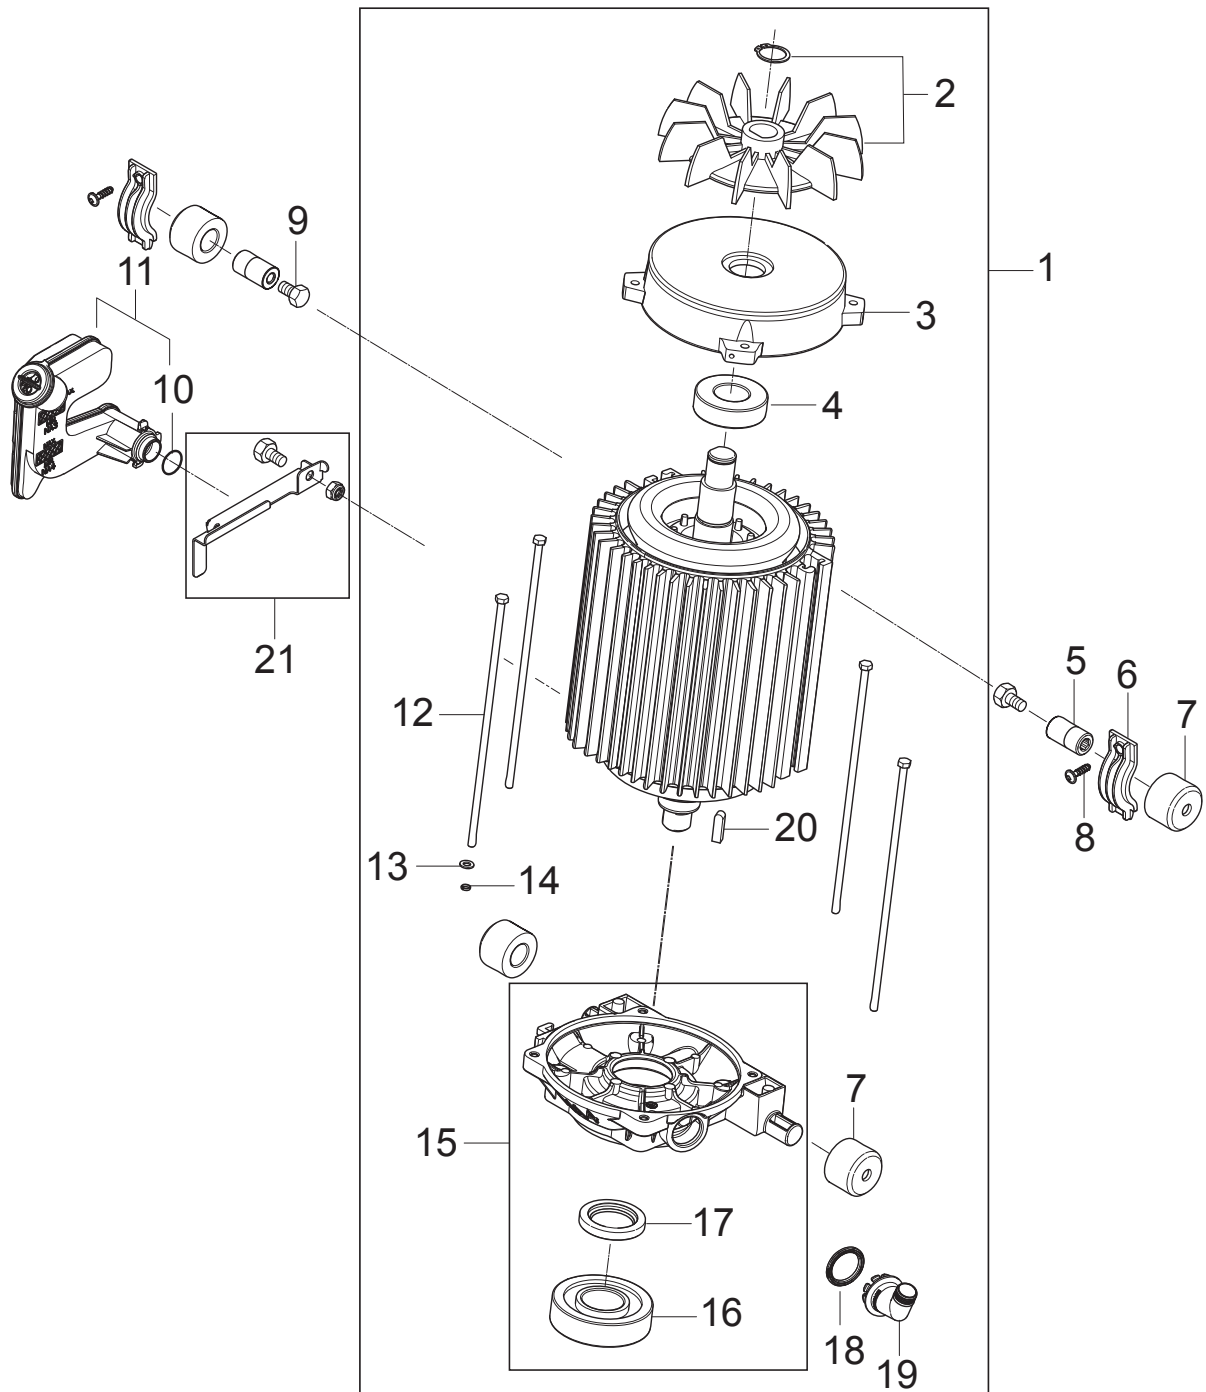

Pos.	Vare-nr	Antal	Beskrivelse	Notes
0	31001082	1	Olie ROTRA MP 80W-90 1L	[1]
1	31001006	1	MOTOR NA4 - 2.2KW/230V/50HZ/1PH	[2]
1	31001007	1	MOTOR NA4 - 2.2KW/220V/60HZ/1PH	[3]
1	31001008	1	MOTOR NA4 - 3.2KW/230/400V/50HZ/3PH	[4]
1	31001009	1	MOTOR NA4 - 3.5KW/200V/50HZ/3PH	[5]
1	31001010	1	MOTOR NA4 - 2.8KW/230/400V/50HZ/3PH	[6]
2	107145038	1	FAN INCL. SEAL V-RING	
3	107145037	1	N-BEARING COVER	
4	301003080	1	Leje, 6205 Zz	
5	107142544	2	NUT M8 X D17 X L31 INT. HEX 8	
6	301002296	2	Bracket 2	
7	107142545	4	SUSPENSION D35 X D17 X L25	
8	107141838	2	SCREW K50X18 WN1451 BLACK TORX20	
9	2753	2	Skruer	
10	107142589	1	SEAL ID 16.7XOD 21.2XW 5 NBR 70 SHORE A	
11	107142546	1	OIL CONTAINER MC 3-4	[7]
12	31000916	4	STAY BOLT M5X210	
12	31000917	4	STAY BOLT M5X230	[8]
13	31000918	4	WASHER D5.5XD10 GB/T97.1 ISO7089	
14	31000919	4	LOCK RING D5.1XD7.7 GB/T93 DIN127	
15	31000920	1	D-BEARING COVER P4 INCL SEAL AND BEARING	
16	31001028	1	BEARING 7306	
17	301003078	1	Oil Seal	
18	31000921	1	SEAL ID 23.4XOD 31 D 2/3.5	
19	31000922	1	CABLE GLAND 23.5 SNAPON 110 DEG	
20	101814798	1	KEY 6 X 6 X 20 MM FOR POSEIDON 4	
21	107142617	1	BRACKET OIL CONTAINER NA3-NA4 CPL.	[9]

Part Notes:

1. [1] - TSB-PPW-2016-016 MC 3C MC 4M MH 3M Pump oil no stock
   0,39L - OIL TYPES_QUANTITY for HPW_APRIL 2017
2. [2] - MC 4M-160/620 230/1/50/16 XT - MC 4M-140/620 230/1/50/13 EU - MC 4M-140/620 230/1/50/13 UK - MC 4M-160/620 230/1/50/16
   EU - MC 4M-100/770 230/1/50/13 UK
3. [3] - MC 4M-150/620 220/1/60/15 (XT)
4. [4] - MC 4M-180/740 400/3/50 - MC 4M-180/740 XT 400/3/50 - MC 4M-180/740 230-400/3/50 XT NO - MC 4M-180/740 220-440/3/60
5. [5] - MC 4M-160/720 200/3/50 JP
   MC 4M-160/720 200/3/60 JP
6. [6] - MC 4M-160/720 400/3/50
7. [7] - TSB-PPW-2015-007 MC 3C MC 4M, Oil Container leaking oil at O-ring seal
   DE TSB-PPW-2015-007 MC 3C und MC 4M, Öl Behälter Leckage bei dem O-Ring
8. [8] - Only for MC 4M-180/740
9. [9] - US