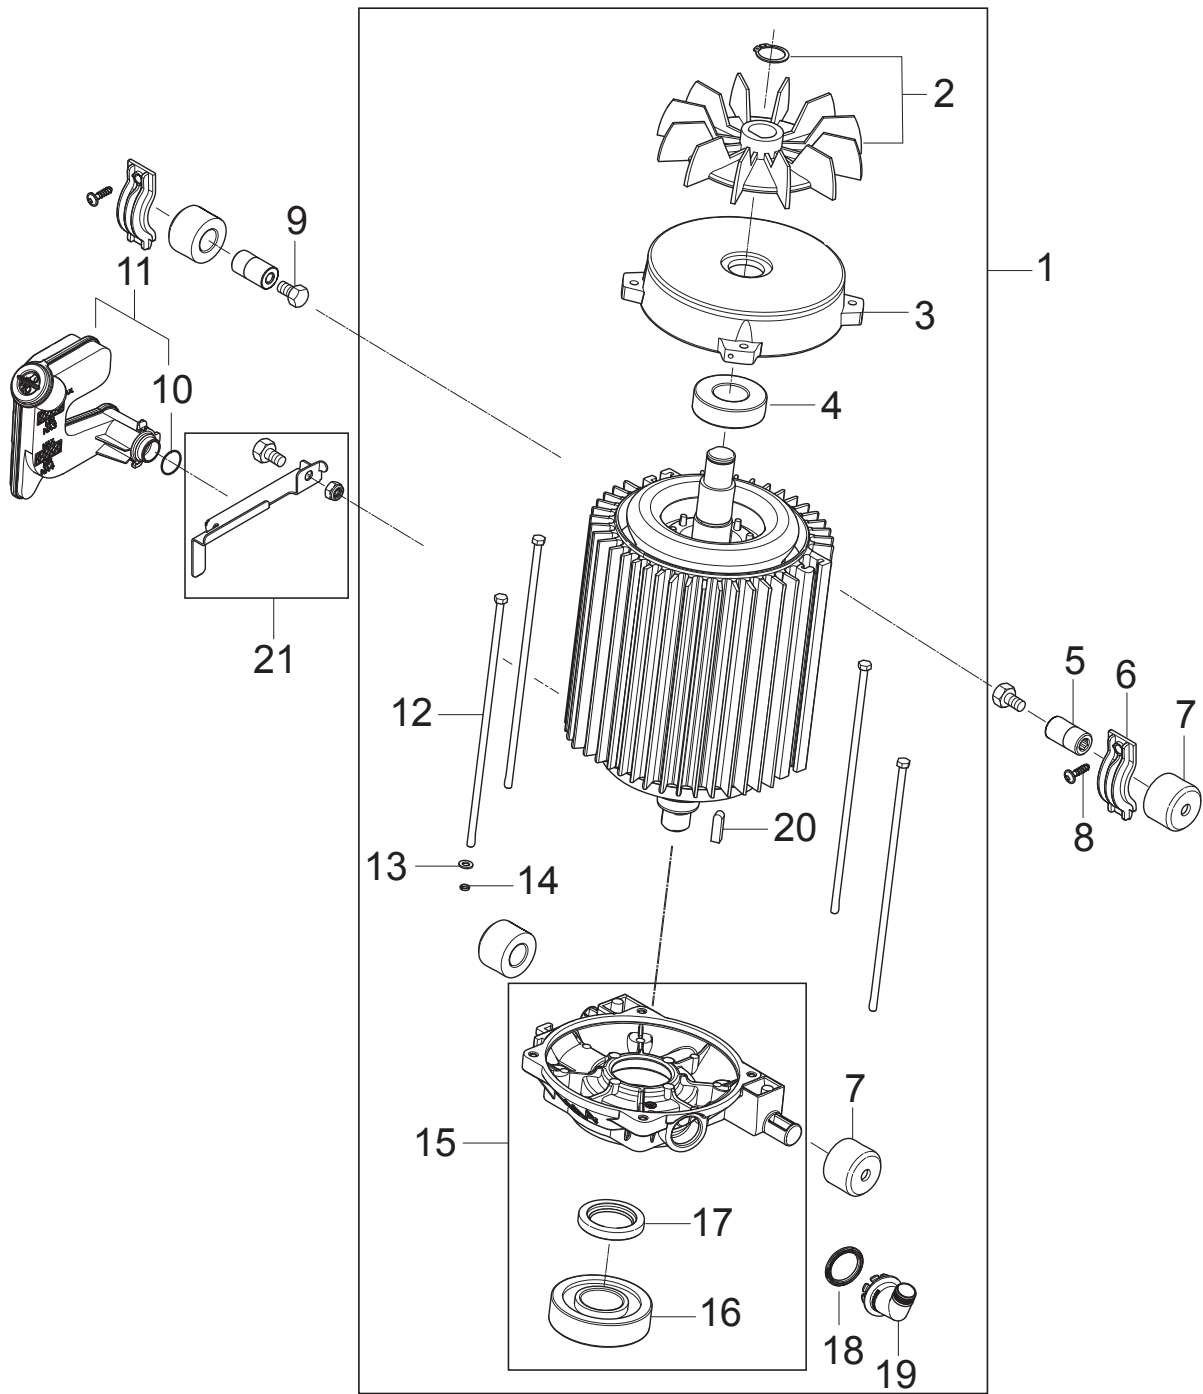

Pos.	Vare-nr	Antal	Beskrivelse	Notes
0	31001082	1	Olie ROTRA MP 80W-90 1L	[1]
1	31001006	1	MOTOR NA4 - 2.2KW/230V/50HZ/1PH	[2]
1	31001007	1	MOTOR NA4 - 2.2KW/220V/60HZ/1PH	[3]
1	31001008	1	MOTOR NA4 - 3.2KW/230/400V/50HZ/3PH	[4]
1	31001009	1	MOTOR NA4 - 3.5KW/200V/50HZ/3PH	[5]
1	31001010	1	MOTOR NA4 - 2.8KW/230/400V/50HZ/3PH	[6]
2	107145038	1	FAN INCL. SEAL V-RING	
3	107145037	1	N-BEARING COVER	
4	301003080	1	Leje, 6205 Zz	
5	107142544	2	NUT M8 X D17 X L31 INT. HEX 8	
6	301002296	2	Bracket 2	
7	107142545	4	SUSPENSION D35 X D17 X L25	
8	107141838	2	SCREW K50X18 WN1451 BLACK TORX20	
9	2753	2	Skruer	
10	107142589	1	SEAL ID 16.7XOD 21.2XW 5 NBR 70 SHORE A	
11	107142546	1	OIL CONTAINER MC 3-4	[7]
12	31000916	4	STAY BOLT M5X210	
12	31000917	4	STAY BOLT M5X230	[8]
13	31000918	4	WASHER D5.5XD10 GB/T97.1 ISO7089	
14	31000919	4	LOCK RING D5.1XD7.7 GB/T93 DIN127	
15	31000920	1	D-BEARING COVER P4 INCL SEAL AND BEARING	
16	31001028	1	BEARING 7306	
17	301003078	1	Oil Seal	
18	31000921	1	SEAL ID 23.4XOD 31 D 2/3.5	
19	31000922	1	CABLE GLAND 23.5 SNAPON 110 DEG	
20	101814798	1	KEY 6 X 6 X 20 MM FOR POSEIDON 4	
21	107142617	1	BRACKET OIL CONTAINER NA3-NA4 CPL.	[9]

Part Notes:

1. [1] - TSB-PPW-2016-016 MC 3C MC 4M MH 3M Pump oil no stock
   0,39L - OIL TYPES_QUANTITY for HPW_APRIL 2017
2. [2] - MC 4M-160/620 230/1/50/16 XT - MC 4M-140/620 230/1/50/13 EU - MC 4M-140/620 230/1/50/13 UK - MC 4M-160/620 230/1/50/16
   EU - MC 4M-100/770 230/1/50/13 UK
3. [3] - MC 4M-150/620 220/1/60/15 (XT)
4. [4] - MC 4M-180/740 400/3/50 - MC 4M-180/740 XT 400/3/50 - MC 4M-180/740 230-400/3/50 XT NO - MC 4M-180/740 220-440/3/60
5. [5] - MC 4M-160/720 200/3/50 JP
   MC 4M-160/720 200/3/60 JP
6. [6] - MC 4M-160/720 400/3/50
7. [7] - TSB-PPW-2015-007 MC 3C MC 4M, Oil Container leaking oil at O-ring seal
   DE TSB-PPW-2015-007 MC 3C und MC 4M, Öl Behälter Leckage bei dem O-Ring
8. [8] - Only for MC 4M-180/740
9. [9] - US