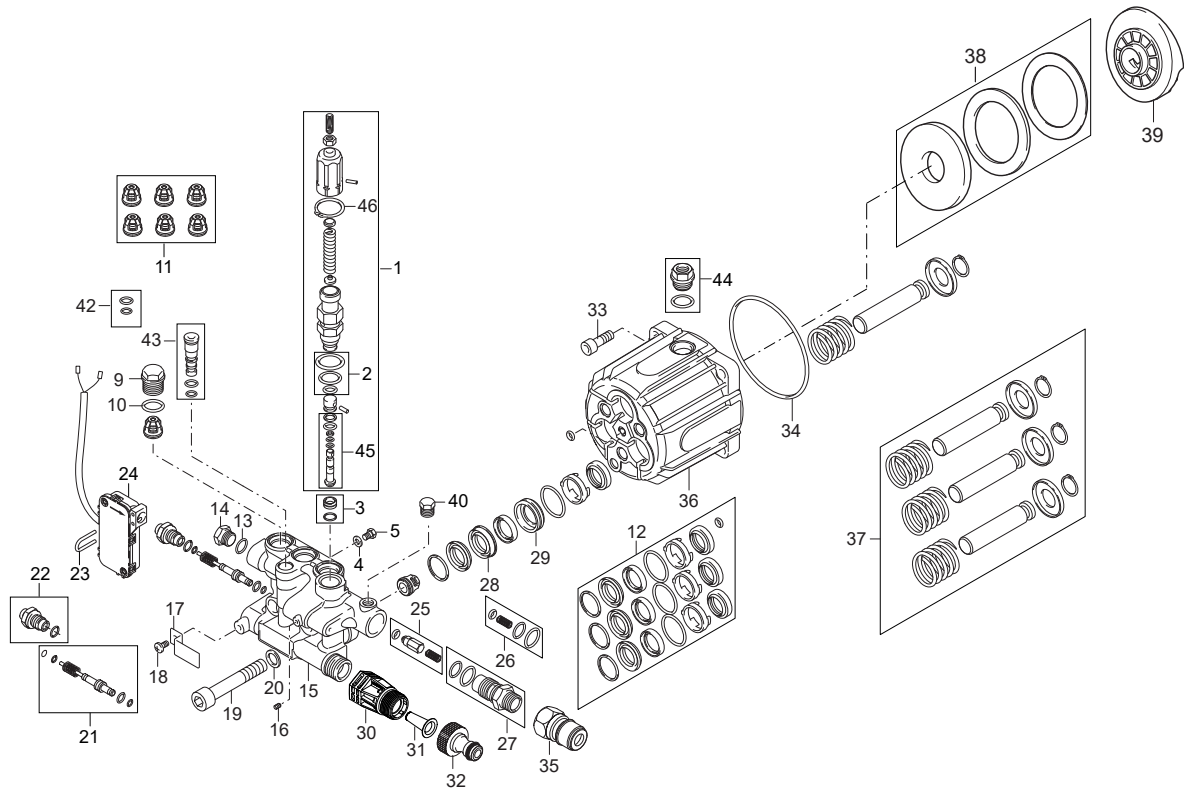

## Part Notes:

- [1] - UNITOR HPC 3C - 150/660
- [2] - TSB-PPW-2016-007 Rotary knob for Voltage selector switch 230V-400V must be sealed with lacquer  
DE TSB-PPW-2016-007 Drehknopf des Spannungsauswahlschalters 230V-400V muss mit Lack versiegelt werden
- [3] - MC 4M-140/620 EU, MC 3C-140/660 EU
- [4] - MC 3C-160/770 , MC 4M-180/740, MC 4M-160/720
- [5] - MC 3C-170/820, MC 4M-180/740, MC 4M-160/720
- [6] - MC 4M-100/770, MC 4M-140/620, MC 3C-150/570, MC 3C-140/570
- [7] - MC 4M-160/620 (ZA)
- [8] - MC 4M-160/620 (AU)
- [9] - 220/1/60 (BR)
- [10] - UNITOR

## Part Notes:

- [1] - TSB-PPW-2016-016 MC 3C MC 4M MH 3M Pump oil no stock  
0,39L - OIL TYPES\_QUANTITY for HPW\_APRIL 2017
- [2] - MC 4M-160/620 230/1/50/16 XT - MC 4M-140/620 230/1/50/13 EU - MC 4M-140/620 230/1/50/13 UK - MC 4M-160/620 230/1/50/16  
EU - MC 4M-100/770 230/1/50/13 UK
- [3] - MC 4M-150/620 220/1/60/15 (XT)
- [4] - MC 4M-180/740 400/3/50 - MC 4M-180/740 XT 400/3/50 - MC 4M-180/740 230-400/3/50 XT NO - MC 4M-180/740 220-440/3/60
- [5] - MC 4M-160/720 200/3/50 JP  
MC 4M-160/720 200/3/60 JP
- [6] - MC 4M-160/720 400/3/50
- [7] - TSB-PPW-2015-007 MC 3C MC 4M, Oil Container leaking oil at O-ring seal  
DE TSB-PPW-2015-007 MC 3C und MC 4M, Öl Behälter Leckage bei dem O-Ring
- [8] - Only for MC 4M-180/740
- [9] - US