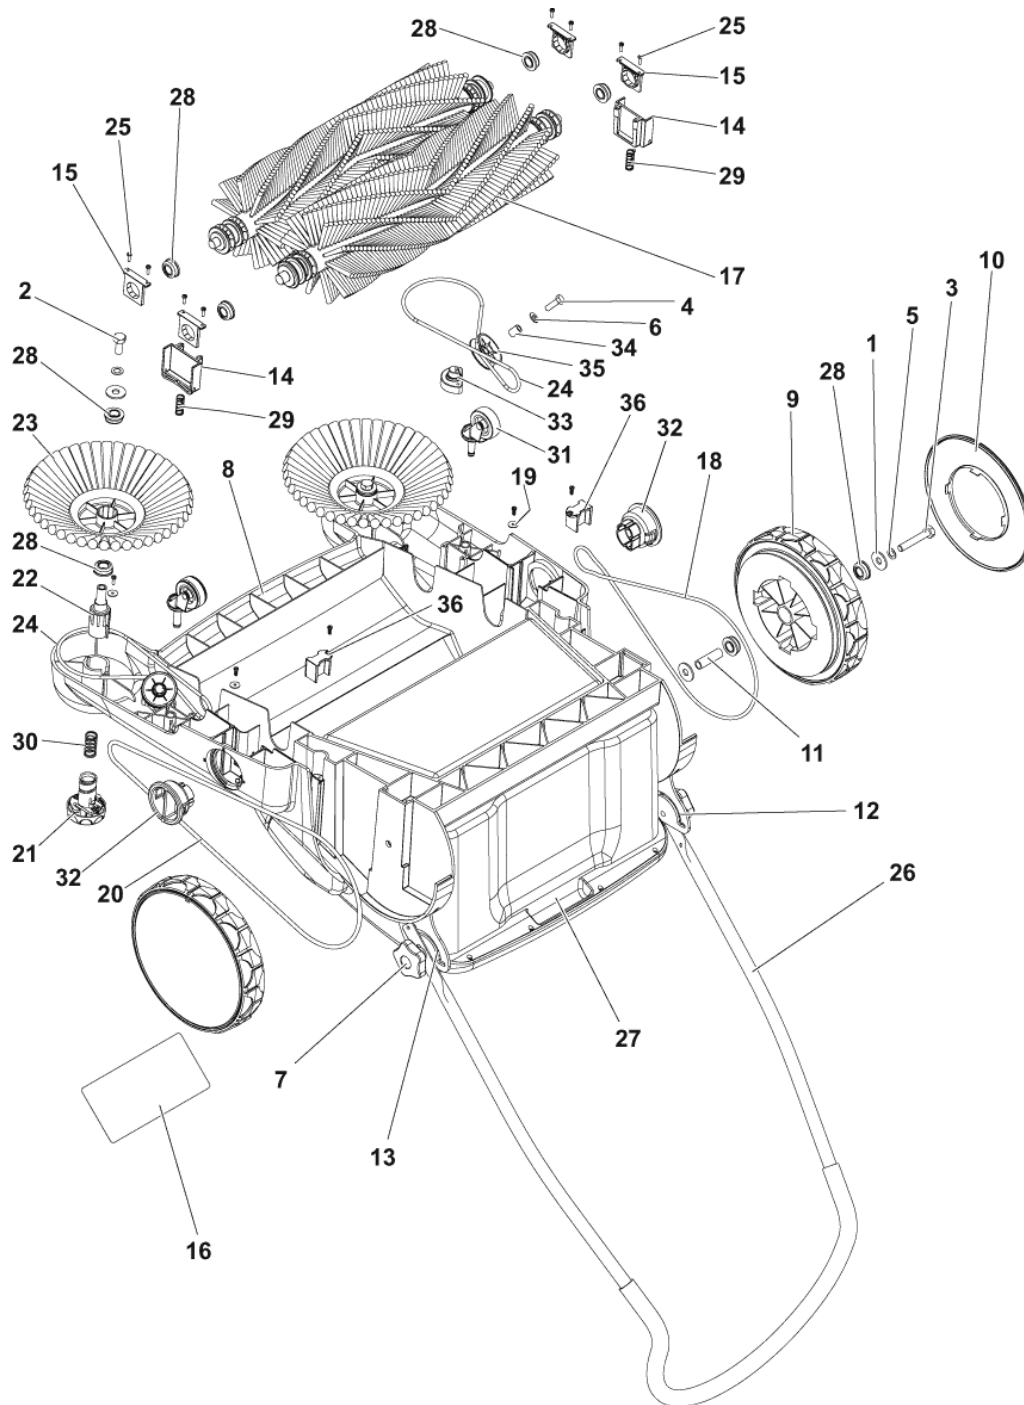

PARTS LIST

2017.08.01

TABLE OF CONTENTS

Chassis system	1
RECOMMENDED SPARE PARTS	3

Pos.	Vare-nr	Antal	Beskrivelse	Notes
			POSITIONS 1,2,3,4,5,6,11,19,25,34 NOT AVAILABLE AS SINGLE ITEM BUT INCLUDED IN THE HARDWARE KIT 1464357000	
	1464357000	1	HARDWARE KIT	[1]
07	146 1852 000	2	Knob M8	
08	1463601000	1	Chassis	
09	1463604000	2	Hjul	
10	1463605000	2	COVER WHEEL	
12	1463607000	1	LEFT HANDLE STRAP SUPPORT	
13	1463608000	1	RIGHT HANDLE STRAP SUPPORT	
14	1463611000	2	MOVABLE SUPPORT	
15	1463612000	4	BEARING SUPPORT	
16	1466738000	1	DECAL NILFISK SM800 SIP	
17	1465201000	2	Fejevalse	
18	1463615000	1	Rem, Kort	
20	1463617000	1	Rem, Lang	
21	1465651000	2	Justérskrue	
22	1463621000	2	Adjustable Brush Support	
23	1463623000	2	Sidekost standard	
24	1463624000	2	Rem For Sidebørste	
26	1463626000	1	HANDLE	
27	1465652000	1	CONTAINER WASTE GREY KIT	
28	1463633000	12	Leje	
29	1463635000	2	SPRING	
30	1463636000	2	spring	
31	1463637000	2	Drejhjul	
32	1463640000	2	HANDLE MAIN BROOM ADJUST	
33	1463641000	2	SUPPORT PULLEY	
35	1463643000	2	Remhjul 480M	
36	1463644000	2	REINFORCING BLOCK	

Part Notes:

[1] - INCLUDES POS.:1,2,3,4,5,6,11,19,25,34

RECOMMENDED SPARE PARTS

SM 800

2014.11.27

2013.04.02

Pos.	Vare-nr	Antal	Beskrivelse	Notes
01	1465201000	2	Fejevalse	[1]
02	1463623000	2	Sidekost standard	[1]
03	1463615000	1	Rem, Kort	[2]
04	1463617000	1	Rem, Lang	[2]
05	1463624000	2	Rem For Sidebørste	[2]
06	1463633000	12	Leje	[2]
07	1463637000	2	Drejhjul	[2]

Part Notes:

- [1] - WEAR PART
- [2] - ORDINARY MAINTENANCE