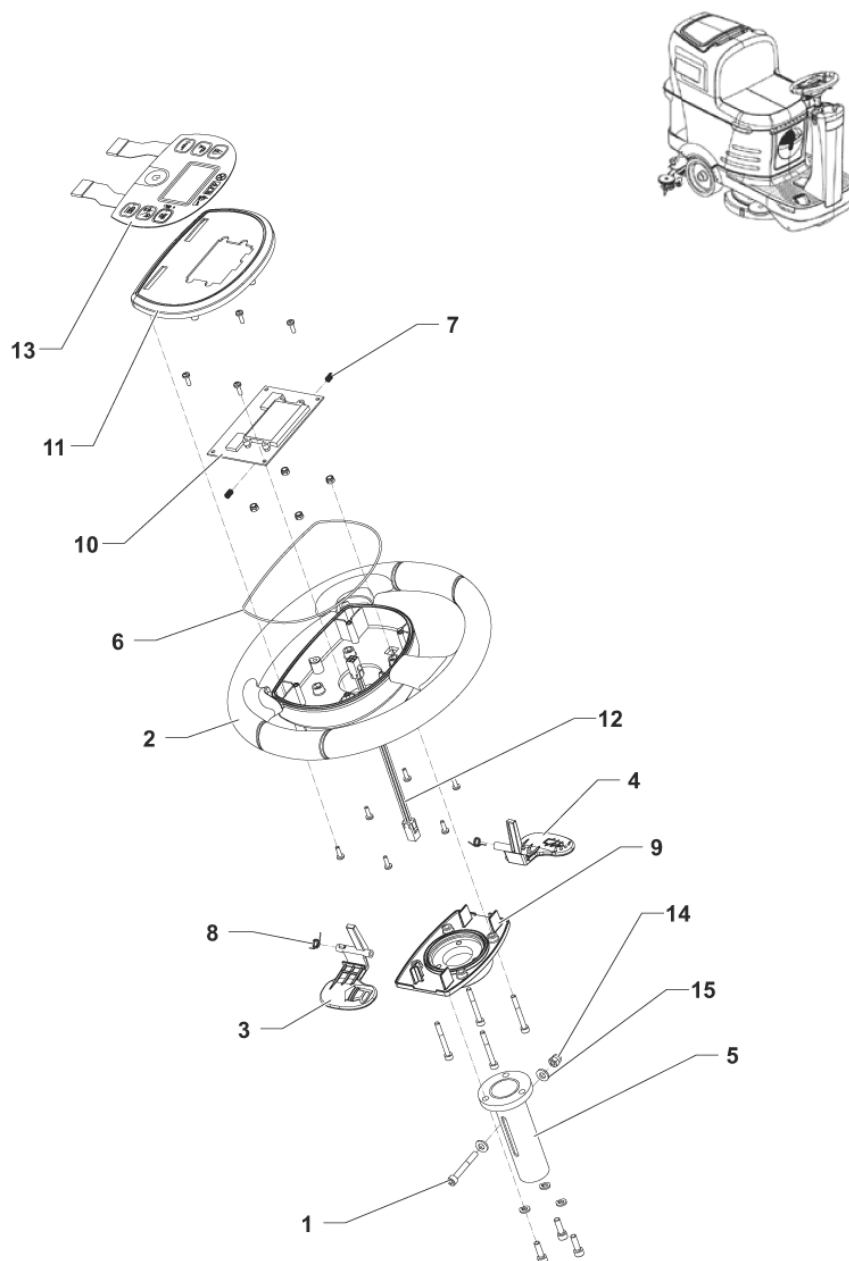

Pos.	Vare-nr	Antal	Beskrivelse	Notes
2	9100001082	1	WHEEL STEERING D.320X281 PKD	
3	9100001083	1	LEVER RIGHT PA YELLOW SIP	
4	9100001084	1	LEVER LEFT PA BLACK PKD	
5	9100001086	1	TUBE ADJUST.STEERING WHEEL SIP	
6	9100001088	1	GASKET ROUND D.2 SIP	
7	9100001157	1	SPRING MOVING BOTTON 10 PCS SET	
8	9100001158	1	SPRING TORSION FOR STEERING 10 PCS SET	
9	9100001089	1	COVER LOWER SIP	
10	9100001104	1	CARD ELECTRONIC DISPLAY PKD	
11	9100001114	1	COVER STEERING WHEEL SIP	
12	9100001115	1	CABLE DISPLAY CARD EXTENSION SIP	
13	9100001123	1	DASHBOARD CONTROL PANEL PKD	
K1	9100001171	1	HARDWARE STEERING WHEEL KIT	[1]

Part Notes:

[1] - POS. 1-14-15