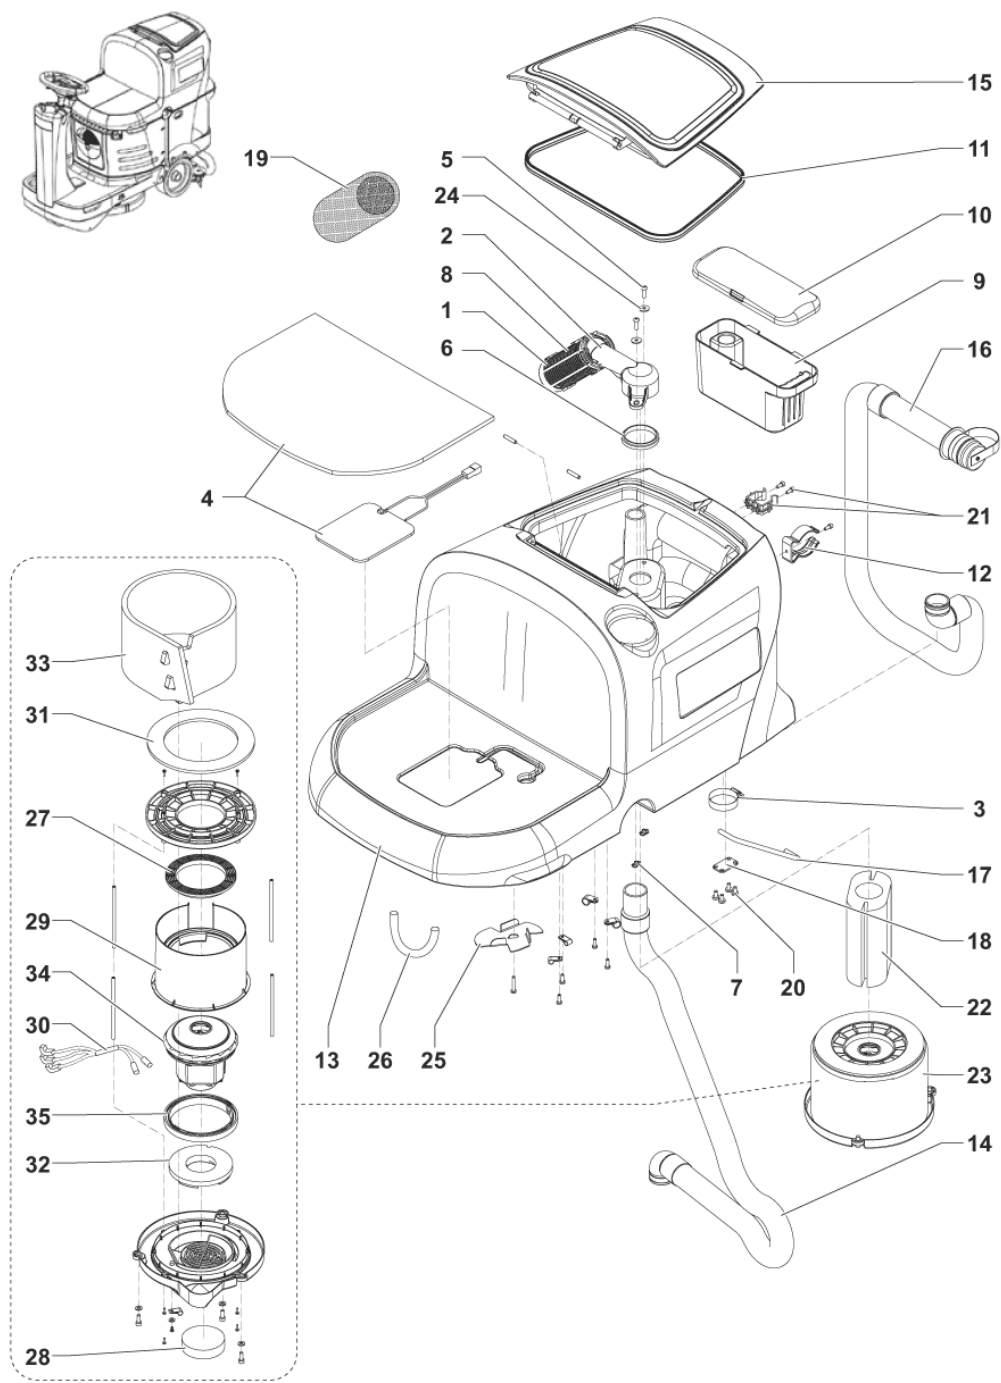

Pos.	Vare-nr	Antal	Beskrivelse	Notes
1	9100000817	1	BALL FLOATING PKD	
3	9100001348	1	CLAMP 14/32-52 10 PCS SET	
4	9100001130	1	CUSHION SEAT ADHESIVE KIT	
6	9100000928	1	GASKET FLOAT SUPPORT PKD	
8	9100000818	1	CAGE FLOAT HALF 2 PCS SET	
9	9100001091	1	TRAY DEBRIS SIP	
10	9100001092	1	COVER TRAY DEBRIS SIP	
12	909 6380 000	1	Slangeklemme Kit	
13	9100001095	1	TANK RECOVERY 70 LT GREY SIP	
14	9100001106	1	HOSE SUCTION SQUE. 90 BLACK L.1120MM SIP	
15	9100001511	1	COVER RECOVERY TANK KIT	[1]
16	9100001113	1	HOSE DRAIN L.1427MM 90 BLACK PKD	
19	909 5065 000	1	Anti-skumfilter	[2]
21	9100001164	1	CLAMP HOSE D.40 BLACK KIT	
22	9100001143	1	SOUNDPROOFING UPPER VACUUM MOTOR SIP	
23	9100001181	1	MOTOR VACUUM 24V 310W KIT	
23	9100000957	1	High Power sugemotor kit 24V 450W	[3]
25	9100001146	1	PLATE HARNESS PROTECTION SIP	
26	9100001154	1	HOSE CORRUGATED BLACK D.6 L.150MM SIP	
29	9100000822	1	SUPPORT INT. INSULATION VAC. MOTOR SIP	
30	9100001116	1	HARNESS VACUUM MOTOR SIP	
33	9100001142	1	SOUNDPROOFING VACUUM MOTOR SIP	
34	9100001144	1	MOTOR VACUUM 24V 310W PKD	
K1	9100001875	1	SUPPORT FLOAT KIT	[4]
K2	9100001165	1	BAR SAFETY F TANK KIT	[5]
K3	9100001166	1	GASKETS VACUUM MOTOR KIT	[6]

Part Notes:

- [1] - With GasketItem No.11
- [2] - OPTIONAL
- [3] - OPTIONAL - INST. INSTR. 9100000968
- [4] - NOT SHOWN - POS. 2-5-6-7-24
- [5] - NOT SHOWN - POS. 17-18-20
- [6] - NOT SHOWN - POS. 27-28-31-32-35