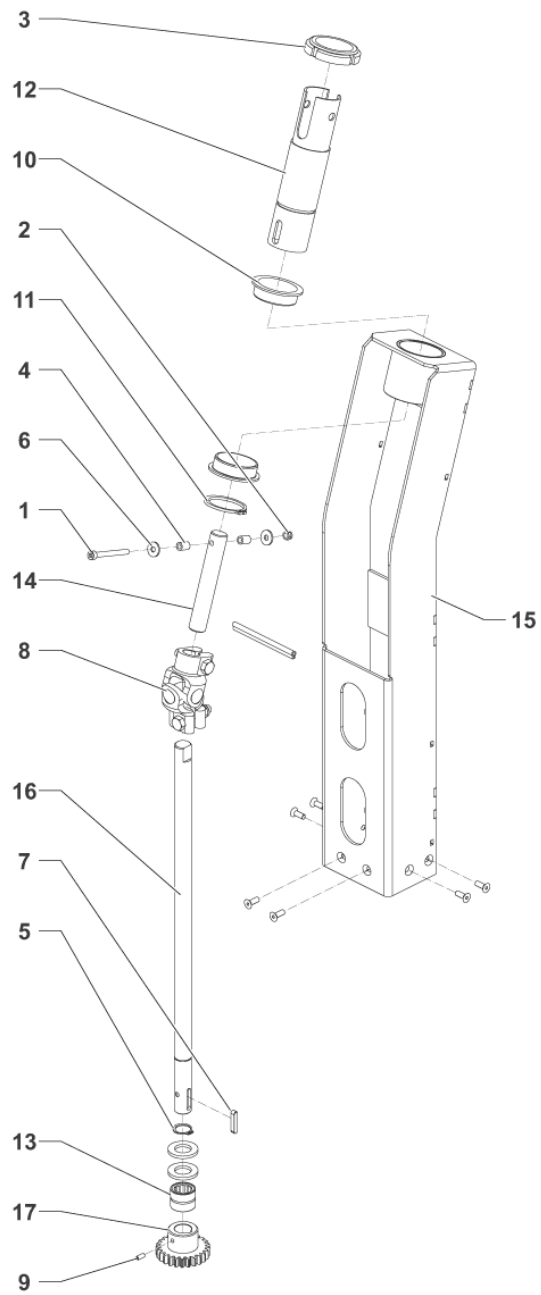

Part Notes:

- [1] - NOT SHOWN - POS. 1-3-6
- [2] - NOT SHOWN - POS. 2-4-9

Pos.	Vare-nr	Antal	Beskrivelse	Notes
3	9100001162	1	WHEEL D.254X80 GREY-BLACK 2 PCS SET	
5	9100001351	1	WASHER PLAIN M8 ISO7089 SS 10 PCS SET	
6	9100001346	1	RING D 20 UNI7435 10 PCS SET	
7	9100001156	1	KEY JOINT 6X30 UNI6604A 10 PCS SET	
8	9100001161	1	SPACER 20.5X25X4 10 PCS SET	
9	9100001099	1	MOTOR DRIVE 400W 24V 125RPM PKD	
10	9100001198	1	BAND METAL F ELECTRIC MOTOR FIXING KIT	
11	9100001199	1	BRAKE ELECTR. RELEASED F DRIVE MOTOR PKD	
12	9100001200	1	MOTOR ELECTRIC 400W 24V PKD	
13	1464432000	1	Brush Carbon Kit 4Pcs	
K1	9100001169	1	HARDWARE WHEEL D.254X80 KIT	[1]

Part Notes:

[1] - NOT SHOWN - POS. 1-2-4

PL FRONT WHEEL SYSTEM

SC2000 53 B NIL

2015.12.09

2017.05.26

Pos.	Vare-nr	Antal	Beskrivelse	Notes
1	1467636000	1	BEARING TAPER ROLLER 32006 SIP	
2	9100001349	1	NUT RING M15X1 KMA2 LIGHT SER.10 PCS SET	
3	9100001734	1	SUPPORT BALL BEARING PHOS. SIP	
4	1467639000	1	BEARING TAPER ROLLER 32004X SIP	
5	9100001160	1	SCREW SHOUL 10X16 M8 ISO7379 10 PCS SET	
6	9100001646	1	SUPPORT FRONT WHEEL ASSEMBLED SIP	
7	9100002334	1	WHEEL D.200X76 GREY-BLACK SIP	
9	9100001101	1	PIN WHEEL SIP	