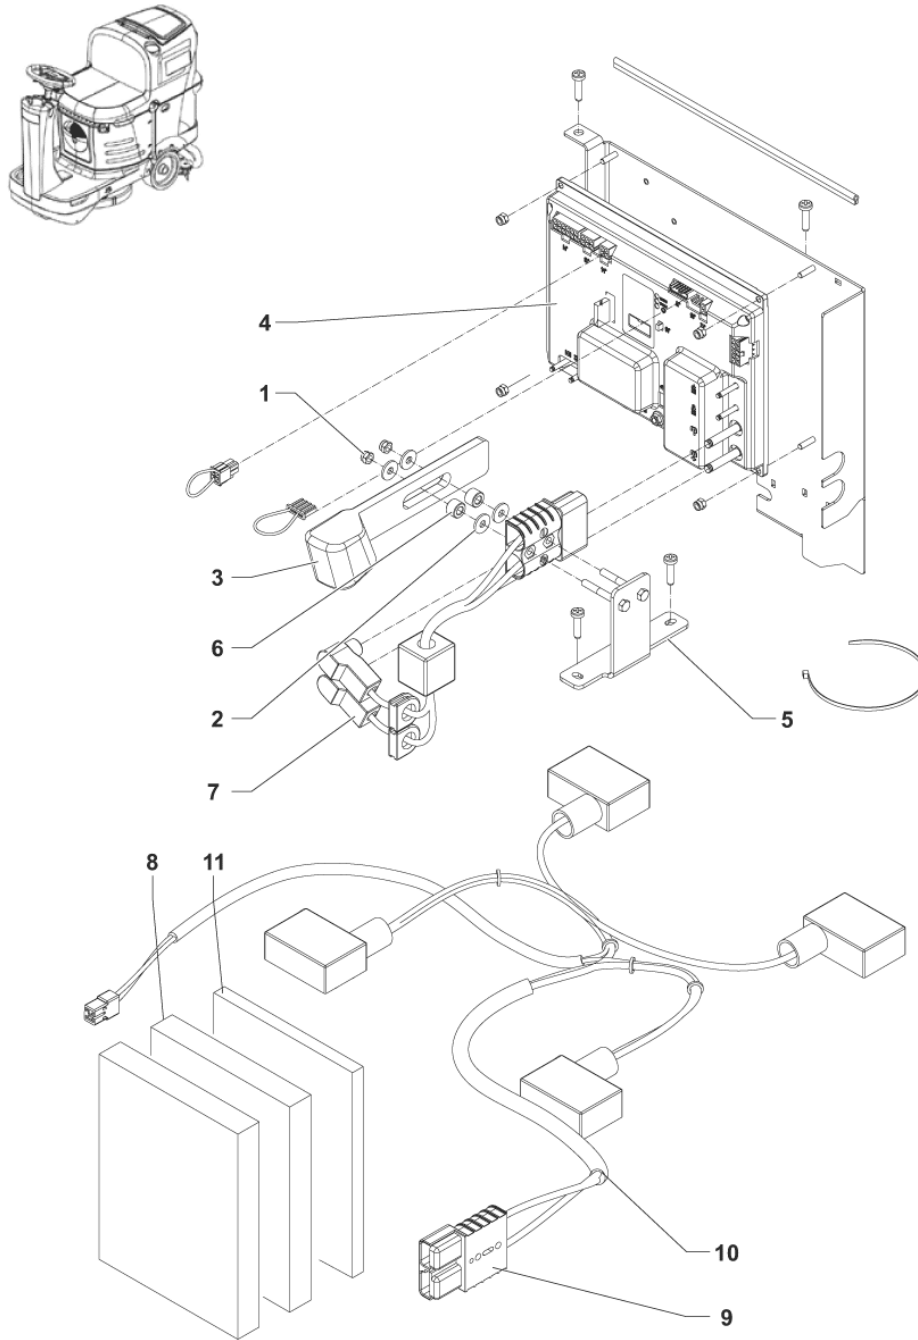

Pos.	Vare-nr	Antal	Beskrivelse	Notes
4	9100001122	1	CONTROLLER MAIN MACHINE PKD	[1]
7	9100001141	1	HARNESS ELECTRIC COMPONENTS BOX SIP	
9	9100002117	2	CONNECTOR RED 120A PKD	
10	9100001954	1	HARNESS BATTERY EU KIT	[2]
10	9100001015	1	HARNESS BATTERY US SIP	[3]
K1	9100001177	1	PANELS INSULATING KIT	
K2	9100001179	1	LEVER EMERGENCY KIT	

Part Notes:

1. [1] - SEE TSB-FC-2016-007
   SEE DE TSB-FC-2016-007
2. [2] - ONLY FOR EU VERSION
3. [3] - ONLY FOR US VERSION