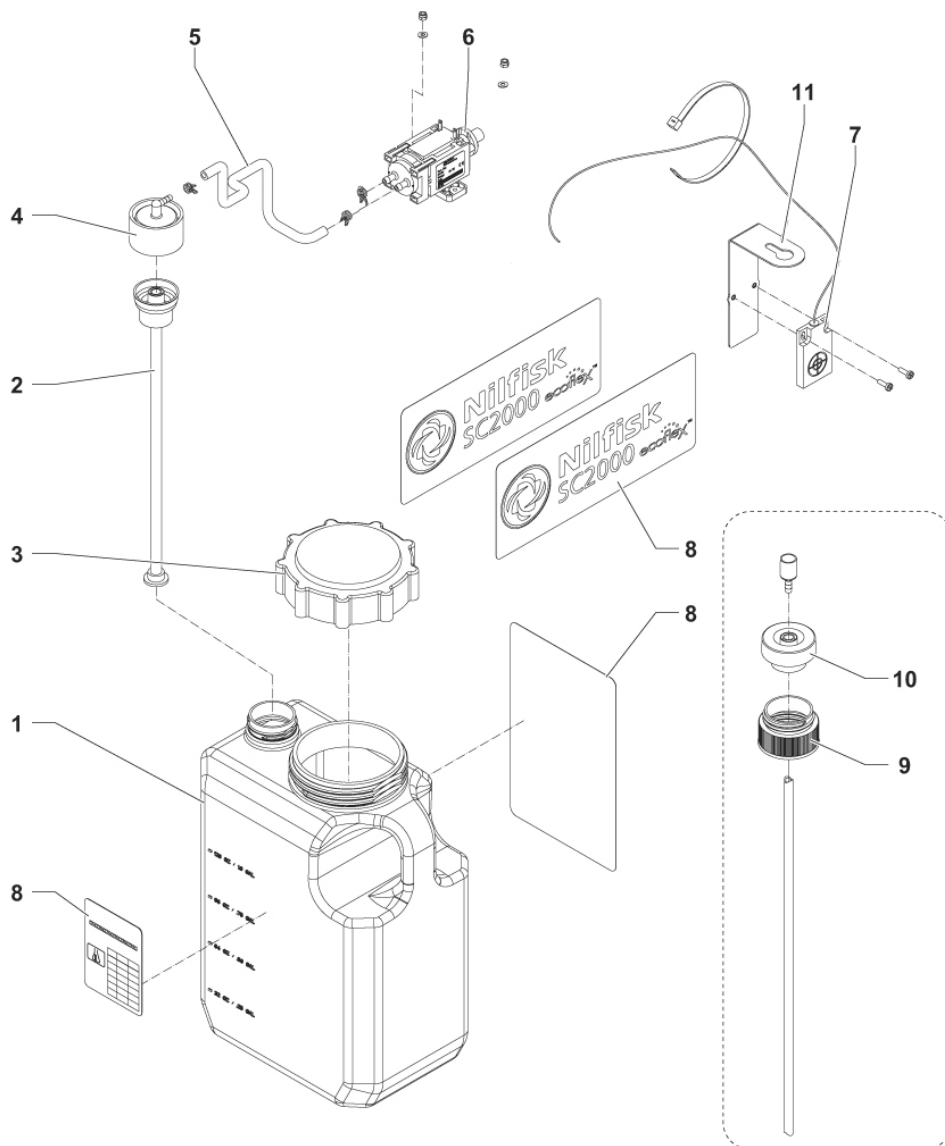

Pos.	Vare-nr	Antal	Beskrivelse	Notes
1	56104190	1	Ecoflex beholder 5 liter komplet	[1]
1	9100001081	1	CHEMICAL TANK PKD	
2	56104189	1	INSERT-DRY BRAKE	
3	9100001817	1	CAP PLASTIC F CHEMICAL TANK SIP	
4	56315523	1	Låg Ecoflex Beholder Lille	
5	9100000891	1	HOSE SILICONE D.4X7 L.300MM PKD	
6	9100001819	1	PUMP CHEMICAL MIX KIT	
7	9100001818	1	SENSOR WATER LEVEL KIT	
8	9100001178	1	DECALS NILFISK SC2000 ECOFLEX KIT	
8	9100001194	1	DECALS ADVANCE SC2000 ECOFLEX KIT	
9	9097023000	1	Adapter For Reng. Tank	
10	9097022000	1	Niveauføler	
11	9100001820	1	SUPPORT F WATER LEVEL SENSOR KIT	
K1	9100000694	1	Ecoflex kemi-dosering	[2]
K2	9098025000	1	Detergent adapter kit	[3]

Part Notes:

1. [1] - COMPLETE ASSY WITH POS 2-3-4
   [2] - OPTIONAL - POS. 1-2-3-4-5-6-7-8 - SEE INST.INSTR. 9100001071
   [3] - OPTIONAL - POS. 9-10