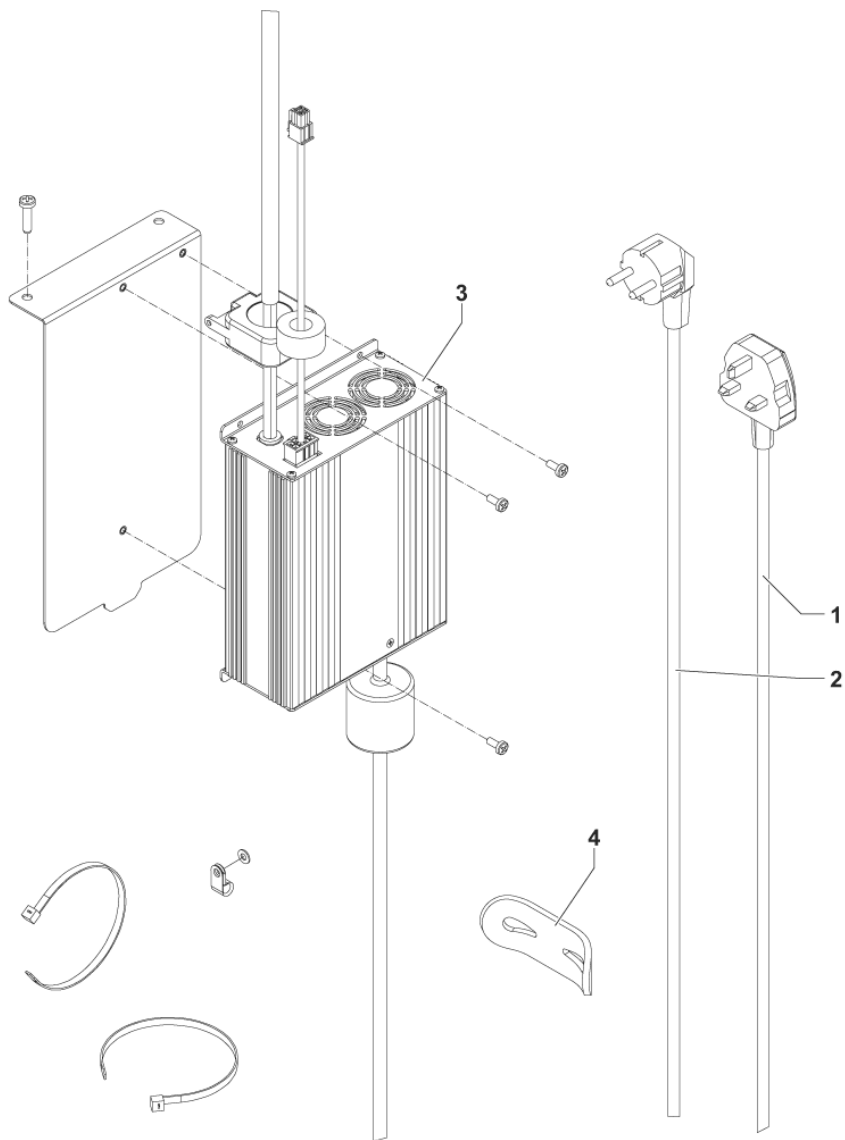

Pos.	Vare-nr	Antal	Beskrivelse	Notes
1	1466318000	1	CABLE EXTENSION UK PLUG L.2000MM SIP	[1]
2	9100000787	1	CABLE EXTENSION EU PLUG L.2000 PKD	[1]
2	9100000890	1	CABLE EXTENSION US PLUG L.2000MM SIP	[2]
3	9100001145	1	CHARGER BATT. O/B 24V 13A 100-230V SIP	[3]
4	9100000829	1	BAND ELASTIC F EXTENSION CABLE PKD	
K1	9100000940	1	Indbygget oplader kit	[4]
K2	9100001715	1	CHARGER BATT.O/B JP 24V 13A 100-240V KIT	[5]

Part Notes:

1. [1] - ONLY FOR EU VERSION
   [2] - ONLY FOR US VERSION
   [3] - SEE TSB-FC-2016-010
   [4] - OPTIONAL - POS. 1-2-3-4 - SEE INST. INSTR.9100001068
   SEE TSB-FC-2016-010
   [5] - OPTIONAL - NOT SHOWN - SEE INST. INSTR. 9100001717