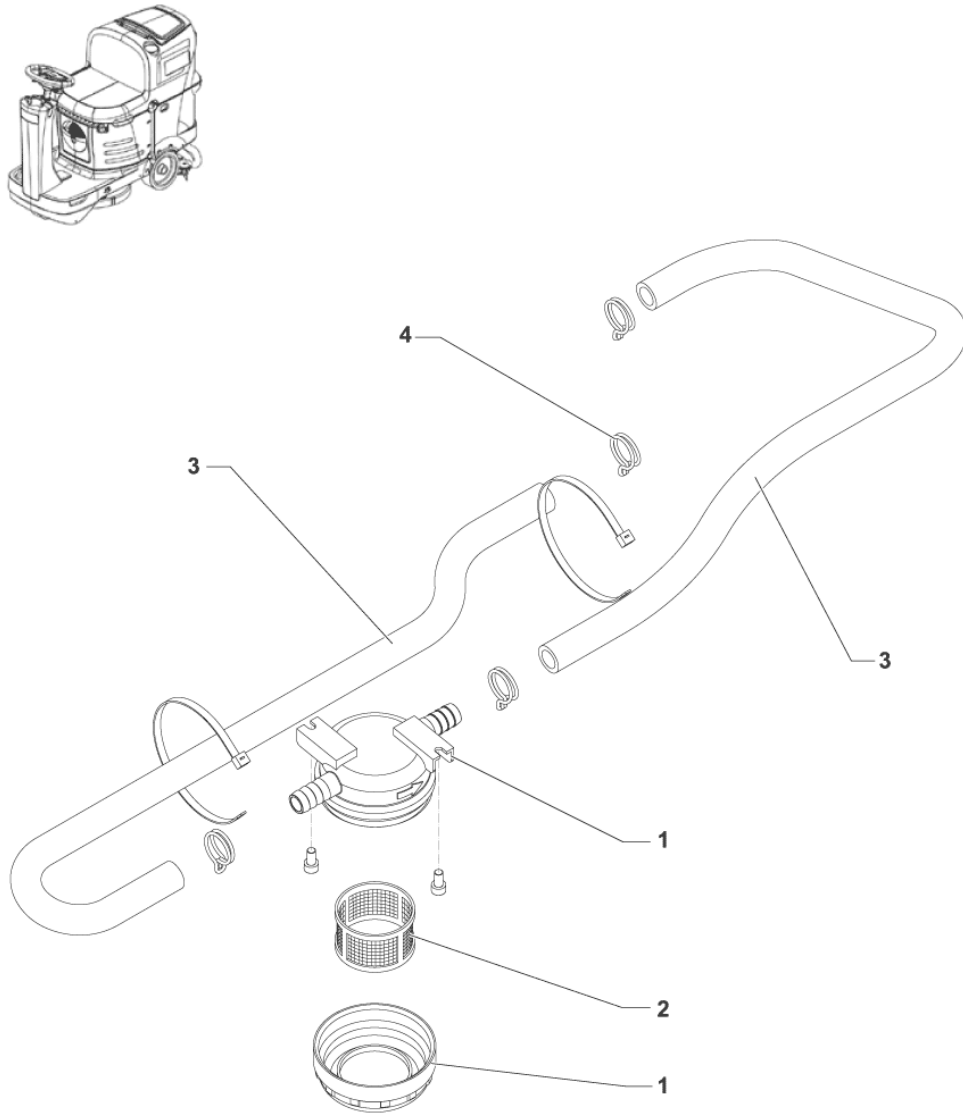

Part Notes:

- [1] - With Nut Ring Item No. 3
- [2] - UNTILS/N 3510163104804
- [3] - STARTINGFROMS/N 3510163104805
- [4] - NOT SHOWN - POS. 1-2-4-6

Pos.	Vare-nr	Antal	Beskrivelse	Notes
2	9100001082	1	WHEEL STEERING D.320X281 PKD	
3	9100001083	1	LEVER RIGHT PA YELLOW SIP	
4	9100001084	1	LEVER LEFT PA BLACK PKD	
5	9100001086	1	TUBE ADJUST.STEERING WHEEL SIP	
6	9100001088	1	GASKET ROUND D.2 SIP	
7	9100001157	1	SPRING MOVING BOTTON 10 PCS SET	
8	9100001158	1	SPRING TORSION FOR STEERING 10 PCS SET	
9	9100001089	1	COVER LOWER SIP	
10	9100001104	1	CARD ELECTRONIC DISPLAY PKD	
11	9100001114	1	COVER STEERING WHEEL SIP	
12	9100001115	1	CABLE DISPLAY CARD EXTENSION SIP	
13	9100001123	1	DASHBOARD CONTROL PANEL PKD	
K1	9100001171	1	HARDWARE STEERING WHEEL KIT	[1]

Part Notes:

[1] - POS. 1-14-15

Pos.	Vare-nr	Antal	Beskrivelse	Notes
1	9100000860	1	FILTER WATER PKD	
2	9100000861	1	NET WATER FILTER REINFORCED PKD	
3	9100001174	1	HOSES SOLUTION KIT	
4	9100001159	1	CLAMP DOUBLE WIRE SPRING D.18 10 PCS SET	