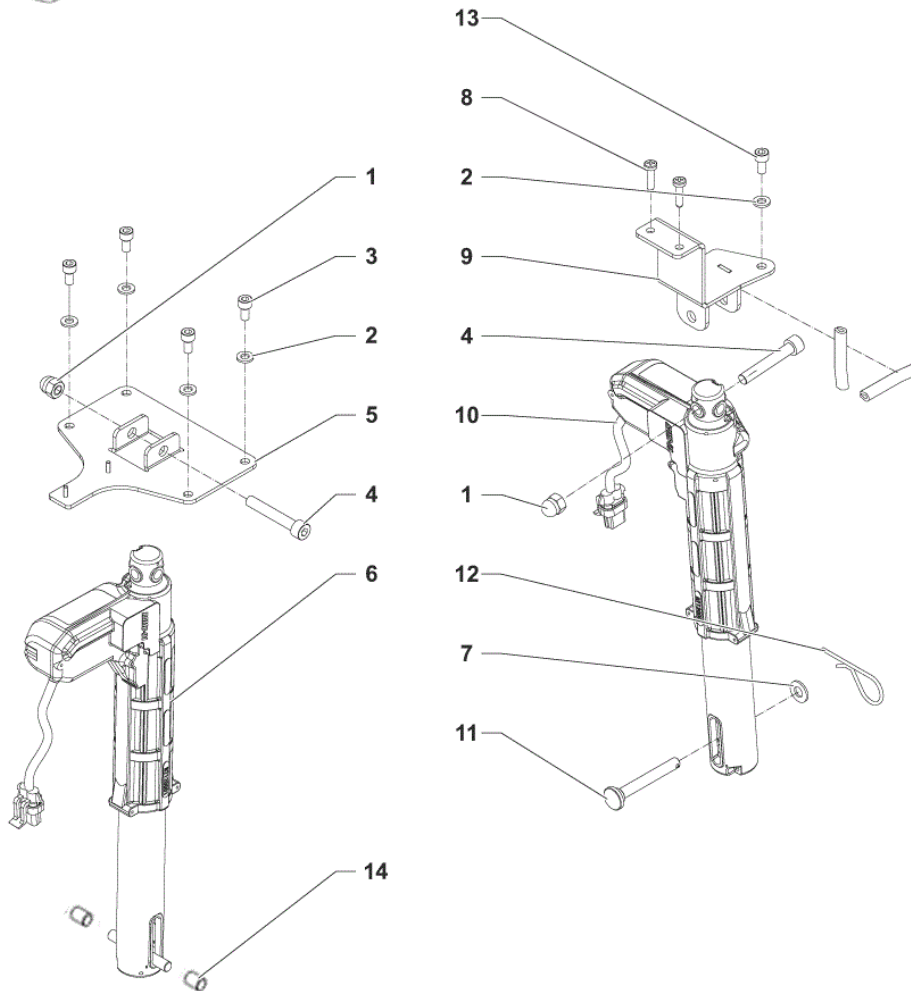

Part Notes:

- [1] - With Nut Ring Item No. 3
- [2] - UNTILS/N 3510163104804
- [3] - STARTINGFROMS/N 3510163104805
- [4] - NOT SHOWN - POS. 1-2-4-6

Pos.	Vare-nr	Antal	Beskrivelse	Notes
2	9100001082	1	WHEEL STEERING D.320X281 PKD	
3	9100001083	1	LEVER RIGHT PA YELLOW SIP	
4	9100001084	1	LEVER LEFT PA BLACK PKD	
5	9100001086	1	TUBE ADJUST.STEERING WHEEL SIP	
6	9100001088	1	GASKET ROUND D.2 SIP	
7	9100001157	1	SPRING MOVING BOTTON 10 PCS SET	
8	9100001158	1	SPRING TORSION FOR STEERING 10 PCS SET	
9	9100001089	1	COVER LOWER SIP	
10	9100001104	1	CARD ELECTRONIC DISPLAY PKD	
11	9100001114	1	COVER STEERING WHEEL SIP	
12	9100001115	1	CABLE DISPLAY CARD EXTENSION SIP	
13	9100001123	1	DASHBOARD CONTROL PANEL PKD	
K1	9100001171	1	HARDWARE STEERING WHEEL KIT	[1]

Part Notes:

[1] - POS. 1-14-15

Pos.	Vare-nr	Antal	Beskrivelse	Notes
1	9100000860	1	FILTER WATER PKD	
2	9100000861	1	NET WATER FILTER REINFORCED PKD	
3	9100001174	1	HOSES SOLUTION KIT	
4	9100001159	1	CLAMP DOUBLE WIRE SPRING D.18 10 PCS SET	