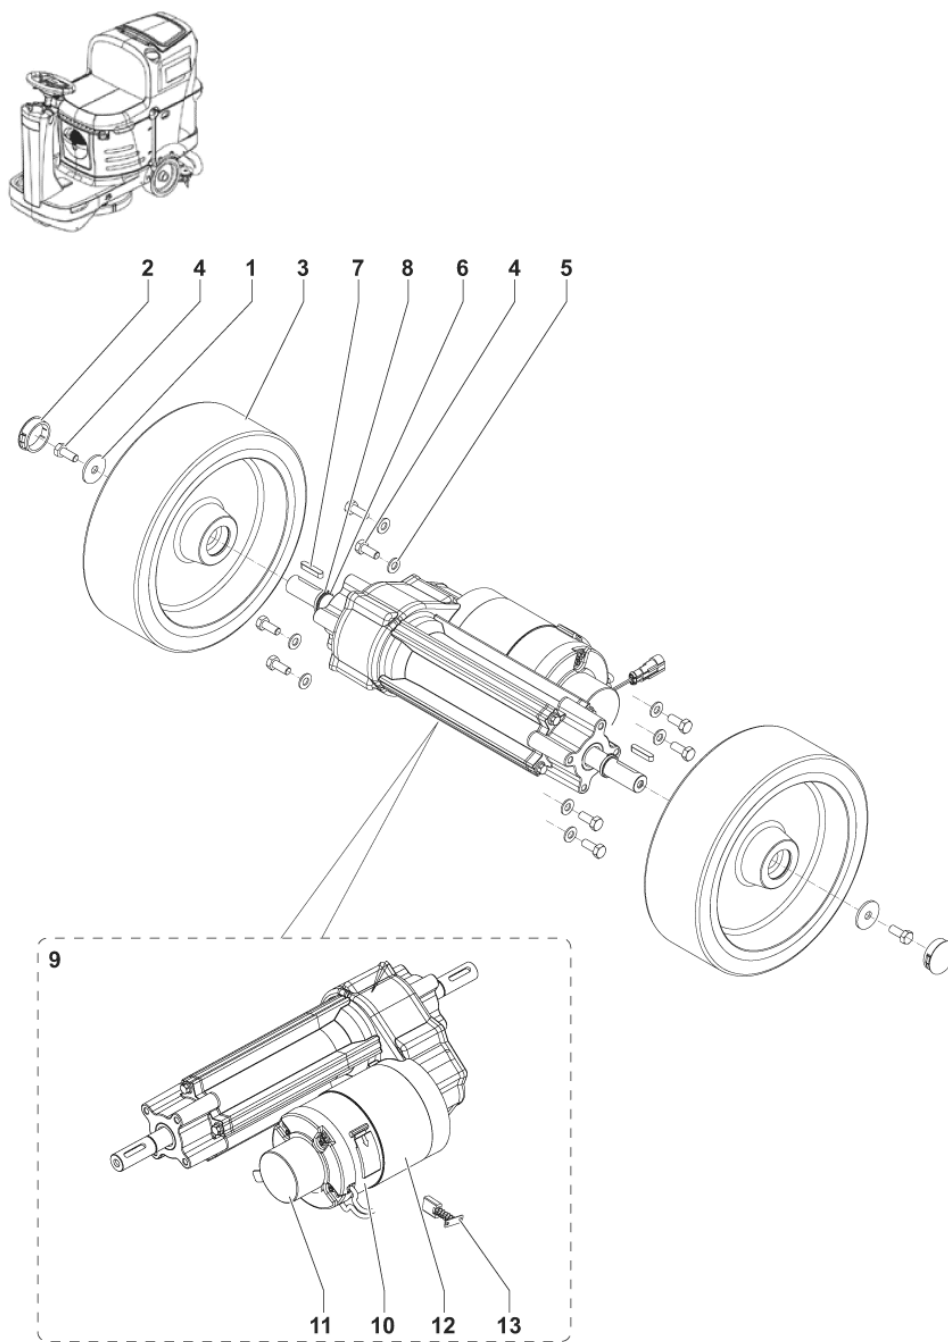

Pos.	Vare-nr	Antal	Beskrivelse	Notes
3	9100001162	1	WHEEL D.254X80 GREY-BLACK 2 PCS SET	
5	9100001351	1	WASHER PLAIN M8 ISO7089 SS 10 PCS SET	
6	9100001346	1	RING D 20 UNI7435 10 PCS SET	
7	9100001156	1	KEY JOINT 6X30 UNI6604A 10 PCS SET	
8	9100001161	1	SPACER 20.5X25X4 10 PCS SET	
9	9100001099	1	MOTOR DRIVE 400W 24V 125RPM PKD	
10	9100001198	1	BAND METAL F ELECTRIC MOTOR FIXING KIT	
11	9100001199	1	BRAKE ELECTR. RELEASED F DRIVE MOTOR PKD	
12	9100001200	1	MOTOR ELECTRIC 400W 24V PKD	
13	1464432000	1	Brush Carbon Kit 4Pcs	
K1	9100001169	1	HARDWARE WHEEL D.254X80 KIT	[1]

Part Notes:

[1] - NOT SHOWN - POS. 1-2-4