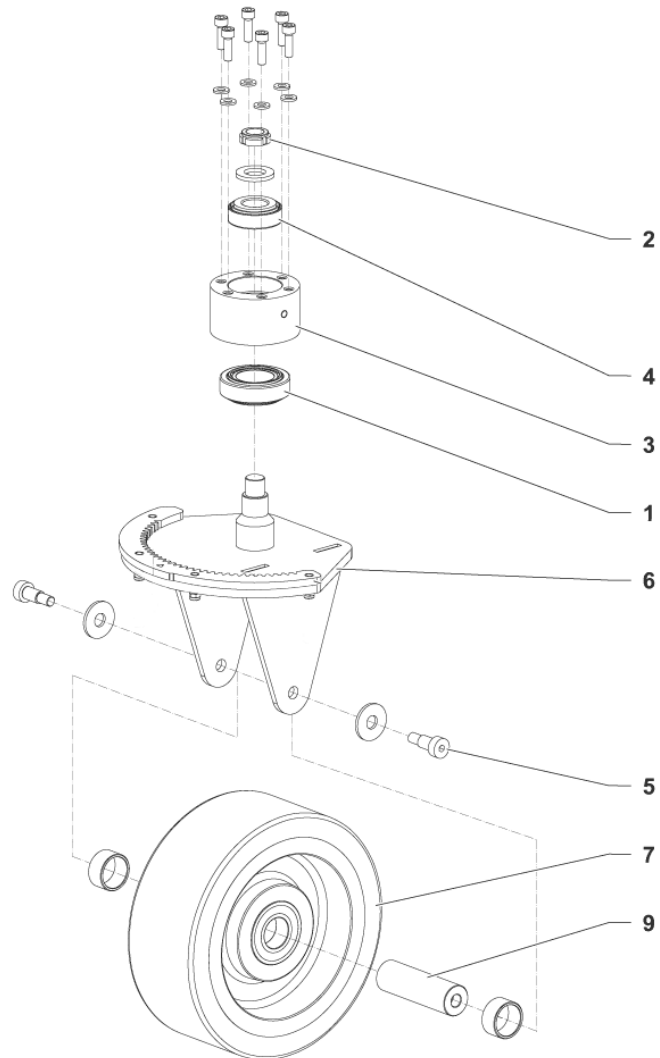

Part Notes:

[1] - OPTIONAL

Pos.	Vare-nr	Antal	Beskrivelse	Notes
5	9100001090	2	ROD EYE M10 PKD	
7	9100001096	1	SLEEVE RUBBER BLACK F SUCTION HOSE SIP	
8	9100001108	1	SUPPORT SQUEEGEE PKD	
10	9100001119	1	HARNES MACHINE SIP	
11	9100001121	1	HARNES FOOTBOARD SIP	
12	9100001183	1	MICROSWITCH KIT	
13	9100001180	1	THROTTLE KIT	
14	9100001140	1	THROTTLE ELECTRONIC PKD	
K1	9100001167	1	HARDWARE SAFETY BAR KIT	[1]
K2	9100001168	1	SPRING ZERO SETTING SQUEEGEE KIT	[2]

Part Notes:

- [1] - NOT SHOWN - POS. 1-3-6
- [2] - NOT SHOWN - POS. 2-4-9

Pos.	Vare-nr	Antal	Beskrivelse	Notes
3	9100001162	1	WHEEL D.254X80 GREY-BLACK 2 PCS SET	
5	9100001351	1	WASHER PLAIN M8 ISO7089 SS 10 PCS SET	
6	9100001346	1	RING D 20 UNI7435 10 PCS SET	
7	9100001156	1	KEY JOINT 6X30 UNI6604A 10 PCS SET	
8	9100001161	1	SPACER 20.5X25X4 10 PCS SET	
9	9100001099	1	MOTOR DRIVE 400W 24V 125RPM PKD	
10	9100001198	1	BAND METAL F ELECTRIC MOTOR FIXING KIT	
11	9100001199	1	BRAKE ELECTR. RELEASED F DRIVE MOTOR PKD	
12	9100001200	1	MOTOR ELECTRIC 400W 24V PKD	
13	1464432000	1	Brush Carbon Kit 4Pcs	
K1	9100001169	1	HARDWARE WHEEL D.254X80 KIT	[1]

Part Notes:

[1] - NOT SHOWN - POS. 1-2-4

PL FRONT WHEEL SYSTEM

SC2000 53 B NIL

2015.12.09

2017.05.26

Pos.	Vare-nr	Antal	Beskrivelse	Notes
1	1467636000	1	BEARING TAPER ROLLER 32006 SIP	
2	9100001349	1	NUT RING M15X1 KMA2 LIGHT SER.10 PCS SET	
3	9100001734	1	SUPPORT BALL BEARING PHOS. SIP	
4	1467639000	1	BEARING TAPER ROLLER 32004X SIP	
5	9100001160	1	SCREW SHOUL 10X16 M8 ISO7379 10 PCS SET	
6	9100001646	1	SUPPORT FRONT WHEEL ASSEMBLED SIP	
7	9100002334	1	WHEEL D.200X76 GREY-BLACK SIP	
9	9100001101	1	PIN WHEEL SIP	