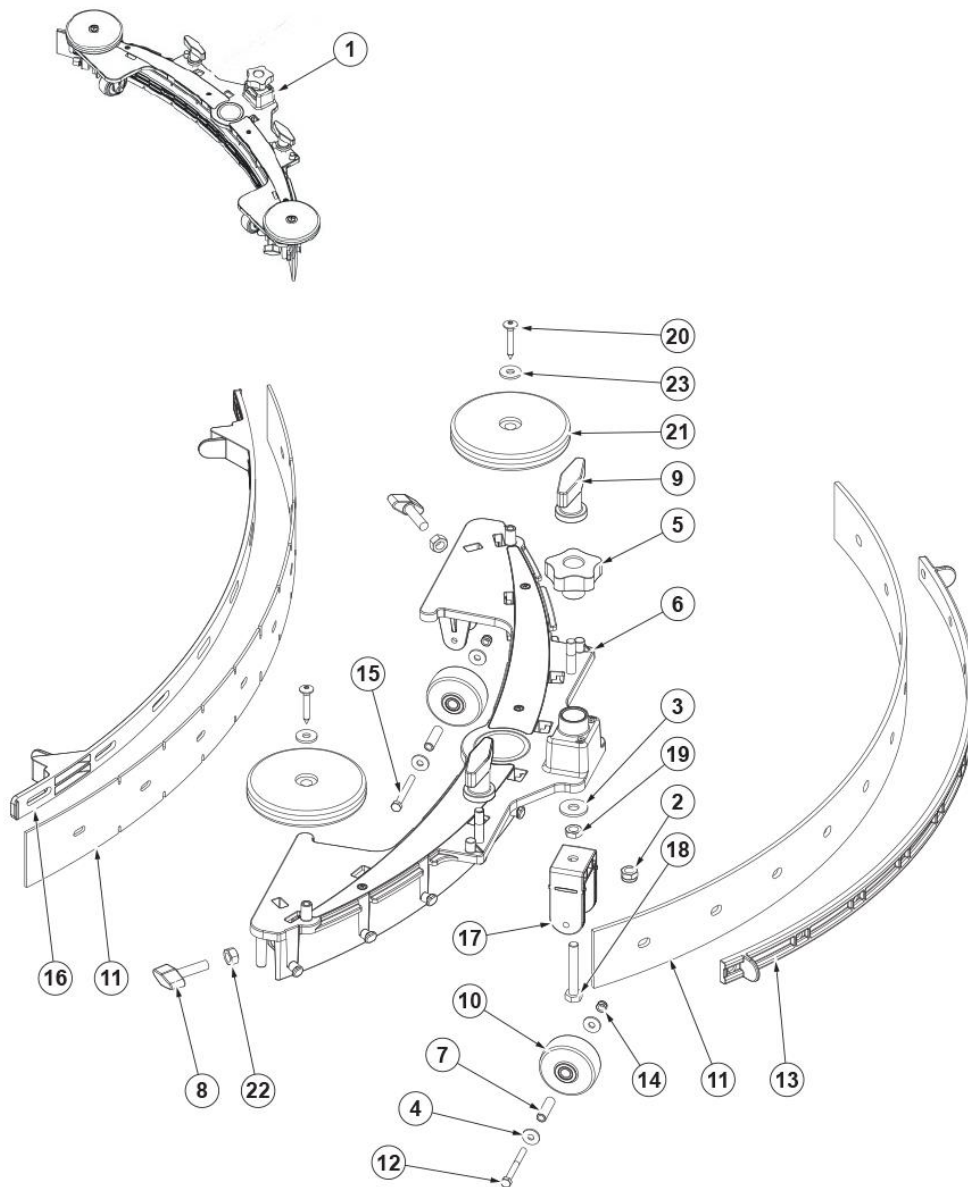

Pos.	Vare-nr	Antal	Beskrivelse	Notes
1	9100001366	1	SQUEEGEE NON MARKING 730MM/29 KIT	[1]
1	9100001367	1	Sugefod kit PU 29" 730 mm	[2]
5	9100000862	1	KNOB LOBES M8 FEMALE SIP	
6	9100000747	1	SQUEEGEE 730MM/29 PRE-ASSEMBLED SIP	
7	9100002408	1	SPACER 5.1X8X28.5 PLASTIC 3 PCS SET	
8	9100000791	2	KNOB M8X30 THD STUD SS PKD	
9	9097637000	1	Monteringsskrue (2 Stk)	
10	9100000559	3	WHEEL D.51 GREY PKD	
11	9100000810	1	Sugegummi kit Gum 29" 740 mm	[3]
11	9100000490	1	Sugegummi kit polyurethan 29" 740 mm	[3]
11	9100000060	1	Sugegummi kit rød Gum 29" 740 mm	[3]
13	9100000864	1	STRAP ELASTIC F REAR SQUEEGEE BLADE PKD	
16	9100000865	1	STRAP FRONT SQUEEGEE BLADE PKD	
17	9100000866	1	SUPPORT SQUEEGEE WHEEL SIP	
21	9100001816	1	WHEEL BUMPER D.100 PLASTIC 2 PCS SET	
K1	9100000748	1	HARDWARE SQUEEGEE KIT	[4]

Part Notes:

- [1] - OPTIONAL- ONLY FOR SC500
- [2] - OPTIONAL - ONLY FOR SC2000 - SCRUBTEC R253 - RA40
- [3] - OPTIONAL
- [4] - NOT SHOWN - Pos. 1-2-3-4-7-12-14-15-18-19-20-22