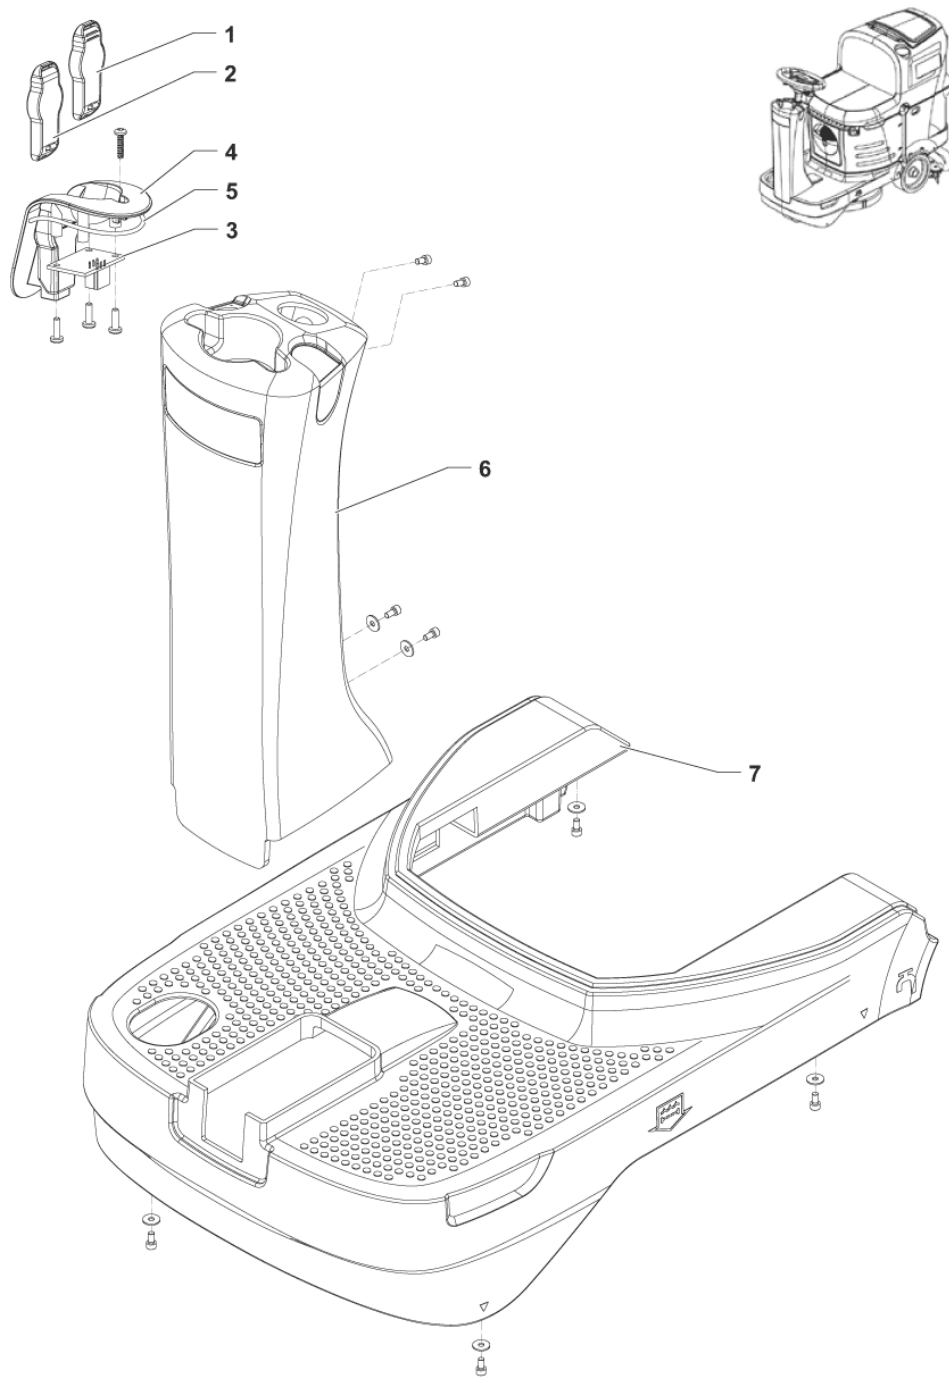

Pos.	Vare-nr	Antal	Beskrivelse	Notes
1	9100000843	1	Brugernøgle grå	[1]
2	9100000848	1	Superbruger nøgle gul	[1]
3	9100001105	1	CARD ELECTRONIC KEY SIP	
4	9100001127	1	HOUSING OPERATOR KEY SIP	
5	9100001148	1	GASKET F OPERATOR KEY HOUSING SIP	
6	9100001117	1	COLUMN STEERING GREY SIP	
7	9100001097	1	FOOTBOARD GREY SIP	

Part Notes:

[1] - OPTIONAL