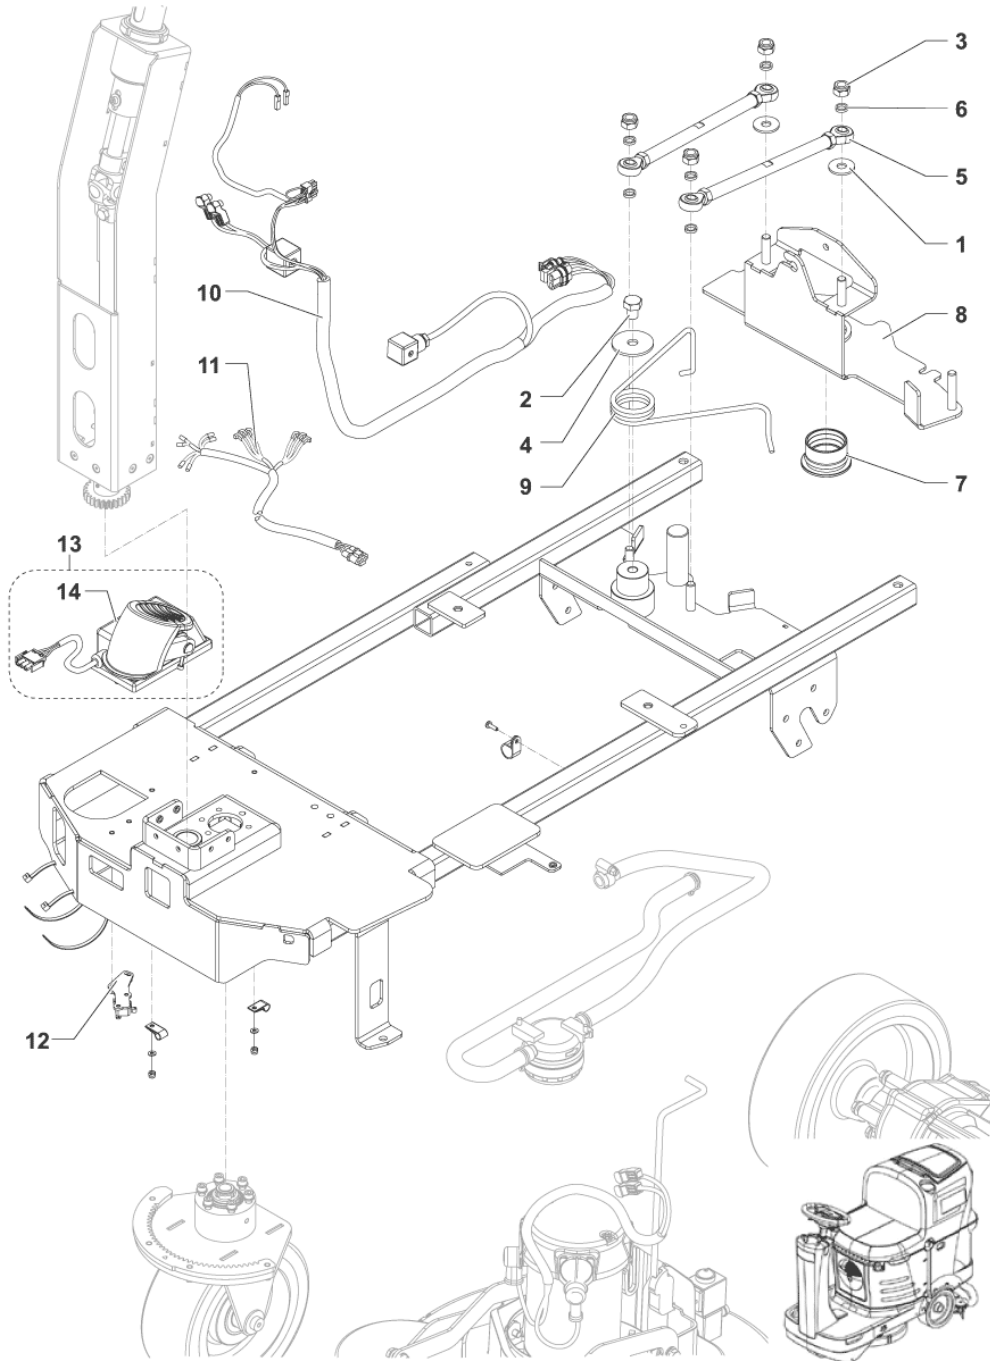

Part Notes:

- [1] - OPTIONAL
 [2] - Before S/N 3510161103625
 [3] - SEE INST. INSTR. 9100001577

Pos.	Vare-nr	Antal	Beskrivelse	Notes
1	9100000817	1	BALL FLOATING PKD	
3	9100001348	1	CLAMP 14/32-52 10 PCS SET	
4	9100001130	1	CUSHION SEAT ADHESIVE KIT	
6	9100000928	1	GASKET FLOAT SUPPORT PKD	
8	9100000818	1	CAGE FLOAT HALF 2 PCS SET	
9	9100001091	1	TRAY DEBRIS SIP	
10	9100001092	1	COVER TRAY DEBRIS SIP	
12	909 6380 000	1	Slangeklemme Kit	
13	9100001095	1	TANK RECOVERY 70 LT GREY SIP	
14	9100001106	1	HOSE SUCTION SQUE. 90 BLACK L.1120MM SIP	
15	9100001511	1	COVER RECOVERY TANK KIT	[1]
16	9100001113	1	HOSE DRAIN L.1427MM 90 BLACK PKD	
19	909 5065 000	1	Anti-skumfilter	[2]
21	9100001164	1	CLAMP HOSE D.40 BLACK KIT	
22	9100001143	1	SOUNDPROOFING UPPER VACUUM MOTOR SIP	
23	9100001181	1	MOTOR VACUUM 24V 310W KIT	
23	9100000957	1	High Power sugemotor kit 24V 450W	[3]
25	9100001146	1	PLATE HARNESS PROTECTION SIP	
26	9100001154	1	HOSE CORRUGATED BLACK D.6 L.150MM SIP	
29	9100000822	1	SUPPORT INT. INSULATION VAC. MOTOR SIP	
30	9100001116	1	HARNESS VACUUM MOTOR SIP	
33	9100001142	1	SOUNDPROOFING VACUUM MOTOR SIP	
34	9100001144	1	MOTOR VACUUM 24V 310W PKD	
K1	9100001875	1	SUPPORT FLOAT KIT	[4]
K2	9100001165	1	BAR SAFETY F TANK KIT	[5]
K3	9100001166	1	GASKETS VACUUM MOTOR KIT	[6]

Part Notes:

- [1] - With GasketItem No.11
- [2] - OPTIONAL
- [3] - OPTIONAL - INST. INSTR. 9100000968
- [4] - NOT SHOWN - POS. 2-5-6-7-24
- [5] - NOT SHOWN - POS. 17-18-20
- [6] - NOT SHOWN - POS. 27-28-31-32-35

Part Notes:

[1] - OPTIONAL

Pos.	Vare-nr	Antal	Beskrivelse	Notes
5	9100001090	2	ROD EYE M10 PKD	
7	9100001096	1	SLEEVE RUBBER BLACK F SUCTION HOSE SIP	
8	9100001108	1	SUPPORT SQUEEGEE PKD	
10	9100001119	1	HARNES MACHINE SIP	
11	9100001121	1	HARNES FOOTBOARD SIP	
12	9100001183	1	MICROSWITCH KIT	
13	9100001180	1	THROTTLE KIT	
14	9100001140	1	THROTTLE ELECTRONIC PKD	
K1	9100001167	1	HARDWARE SAFETY BAR KIT	[1]
K2	9100001168	1	SPRING ZERO SETTING SQUEEGEE KIT	[2]