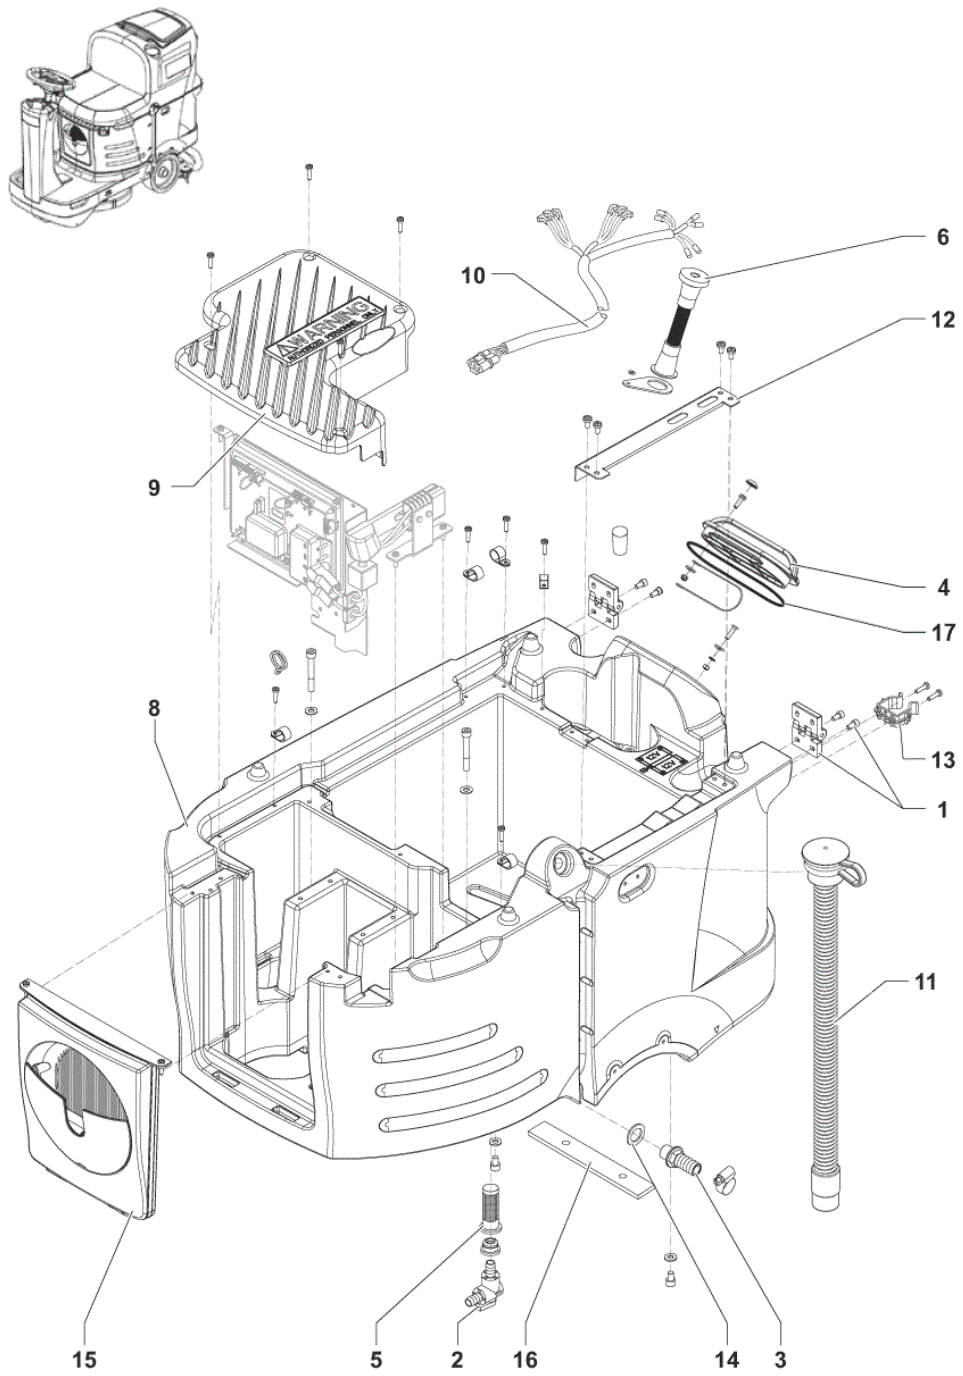

PARTS LIST

2017.08.01

TABLE OF CONTENTS

PL GENERAL VIEW	1
PL SOLUTION TANK	3
PL RECOVERY TANK	5
PL FOOTBOARD, COLUMN AND KEY HOUSING	7
PL CHASSIS	9
PL MOTOR DRIVE	11
PL FRONT WHEEL SYSTEM	13
PL STEERING COLUMN SYSTEM	15
PL STEERING WHEEL	17
PL SOLUTION SYSTEM	19
PL ACTUATORS	21
PL SQUEEGEE SYSTEM	23
PL BRUSH DECK	25
PL ELECTRICAL SYSTEM	27
PL BATTERY CHARGER	29
PL ECOFLEX SYSTEM	31
PL ACCESSORIES 01	33
PL ACCESSORIES 02	35
PL ACCESSORIES 03	37
PL WIRING DIAGRAM	39
PL RECOMMENDED PARTS	41

Part Notes:

- [1] - PL RECOVERY TANK
- [2] - PL SOLUTION TANK
- [3] - PL CHASSIS
- [4] - PL ACTUATORS
- [5] - PL SQUEEGEE SYSTEM

Pos.	Vare-nr	Antal	Beskrivelse	Notes
1	9098329000	1	Hinges Kit	
2	9100000803	1	VALVE ELBOW PKD	
3	9100000574	1	BARB HOSE STRAIGHT D.19.8 G1/2 PLAST KIT	
4	1465355000	1	CAP SOLUTION TANK KIT	
5	9100001353	1	FILTER SOLUTION TANK PKD	[1]
6	9100000952	1	Påfyldningsslange	
8	9100001753	1	TANK SOLUTION 70 LT PLAST. GREY KIT	[2]
8	9100001752	1	TANK SOLUTION 70 LT PLAST. GREY SIP	
9	9100001102	1	COVER BATTERY CHARGER SIP	
10	9100001120	1	HARNESS TANK SIP	
11	9100001578	1	HOSE FRESH WATER LEVEL KIT	[3]
12	9100001129	1	SUPPORT F SAFETY BAR SIP	
13	9100001164	1	CLAMP HOSE D.40 BLACK KIT	
14	9100001139	2	GASKET RUBBER D.21X33X2.5 BLACK SIP	
15	9100001182	1	COVER FUNCTIONS CARD KIT	
16	9100001150	1	PROTECTION RUBBER ADHESIVE F TANK SIP	
17	9100001370	1	O-RING F. HEPA/ULPA FILTER SIP	