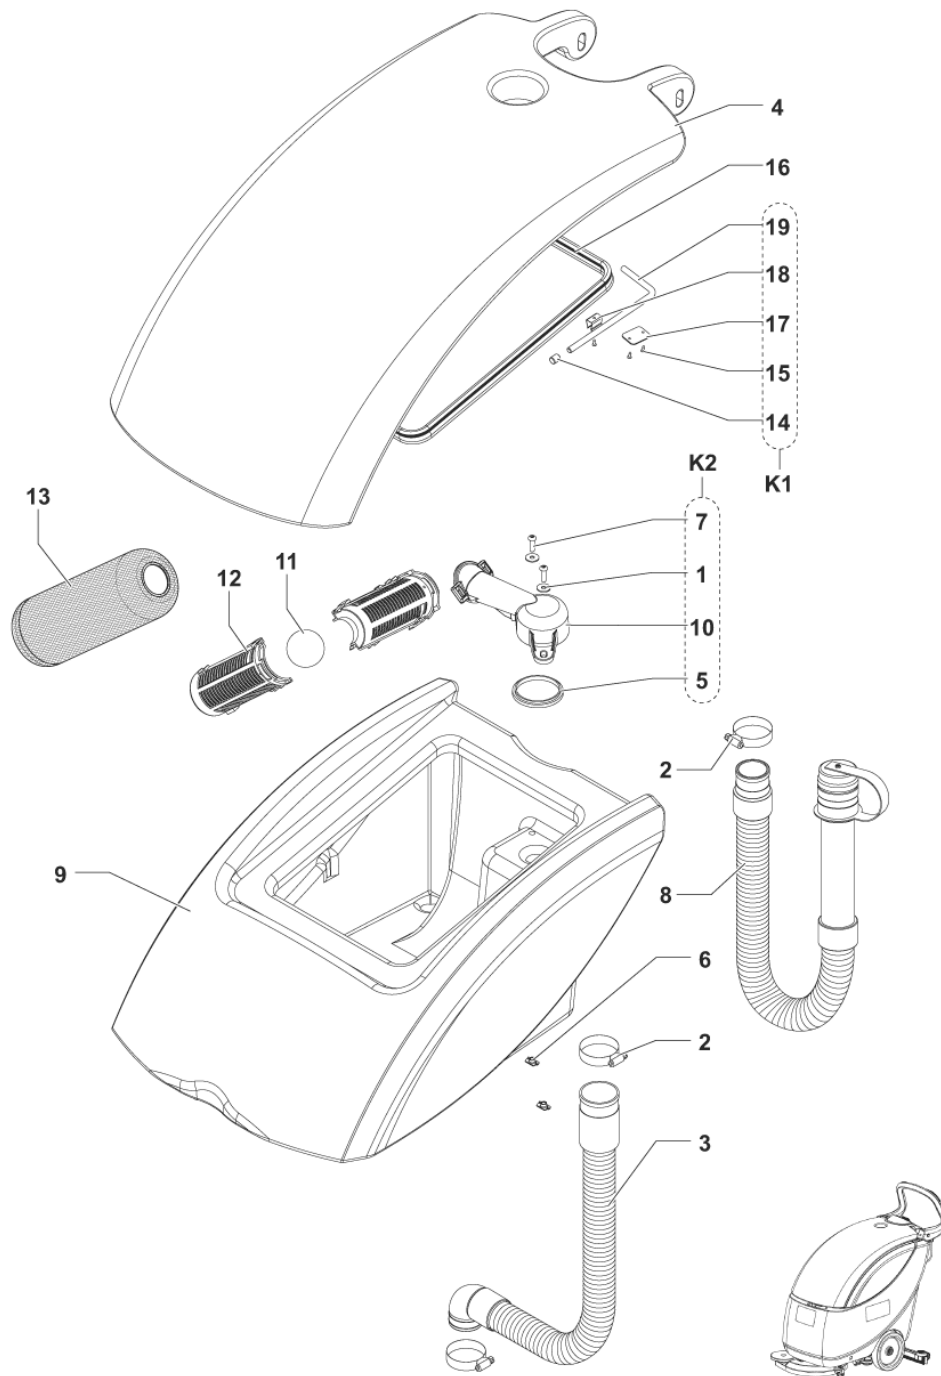

Part Notes:

- [1] - SOLUTION SYSTEM
- [2] - RECOVERY SYSTEM
- [3] - HANDLE SYSTEM
- [4] - LIFT SYSTEM
- [5] - SQUEEGEE SYSTEM
- [6] - BRUSH SYSTEM
- [7] - WIRING SYSTEM

Pos.	Vare-nr	Antal	Beskrivelse	Notes
7	909 5565 000	1	Lydisolering F. Sugemotor	
8	909 6380 000	1	Slangeklemme Kit	
12	9100000574	1	BARB HOSE STRAIGHT D.19.8 G1/2 PLAST KIT	
14	9100001211	1	ELBOW 90 D.20 G1/2 M KIT	
15	9098446000	1	Rentvandsslange	
16	9098466000	1	COVER MOTOR	
19	9100000732	1	TANK SOLUTION BLUE PKD	
20	9099195000	1	SUPPORT ADJUSTING FRONT CPL	
23	909 5564 000	1	Isolering	
25	909 5579 000	1	Slange	
26	9100001895	1	Motor vacuum 550W 230V kit	
27	909 5719 000	2	Kulbørste	
28	909 6304 000	1	BRACKET BRUSH SUPPORT	
30	9098444000	1	SUPPORT CABLE EXTENSION	
31	9098802000	1	FILTER LEVEL WATER HOSE	
K1	9099763000	1	HARDWARE SOLUTION TANK KIT	[1]

Part Notes:

[1] - NOT SHOWN (POS.1-2-3-4-5-6-9-10-11-13-17-18-21-22-24-29)

Pos.	Vare-nr	Antal	Beskrivelse	Notes
2	9100001348	2	CLAMP 14/32-52 10 PCS SET	
3	9100000650	1	SUGESLANGE SORT PKD	
4	9100001949	1	COVER TANK BLUE SIP	
8	9099692000	1	AFTAPNINGSSLANGE SORT PKD	
9	909 6272 000	1	Snavsvandstank (Blå)	
11	9100000817	1	BALL FLOATING PKD	
12	9100000818	1	CAGE FLOAT HALF 2 PCS SET	
13	909 5065 000	1	Anti-skumfilter	
16	909 6268 000	1	Pakning	
K1	9099776000	1	LEVER FIXING COVER KIT	[1]
K2	9100001875	1	SUPPORT FLOAT KIT	[2]