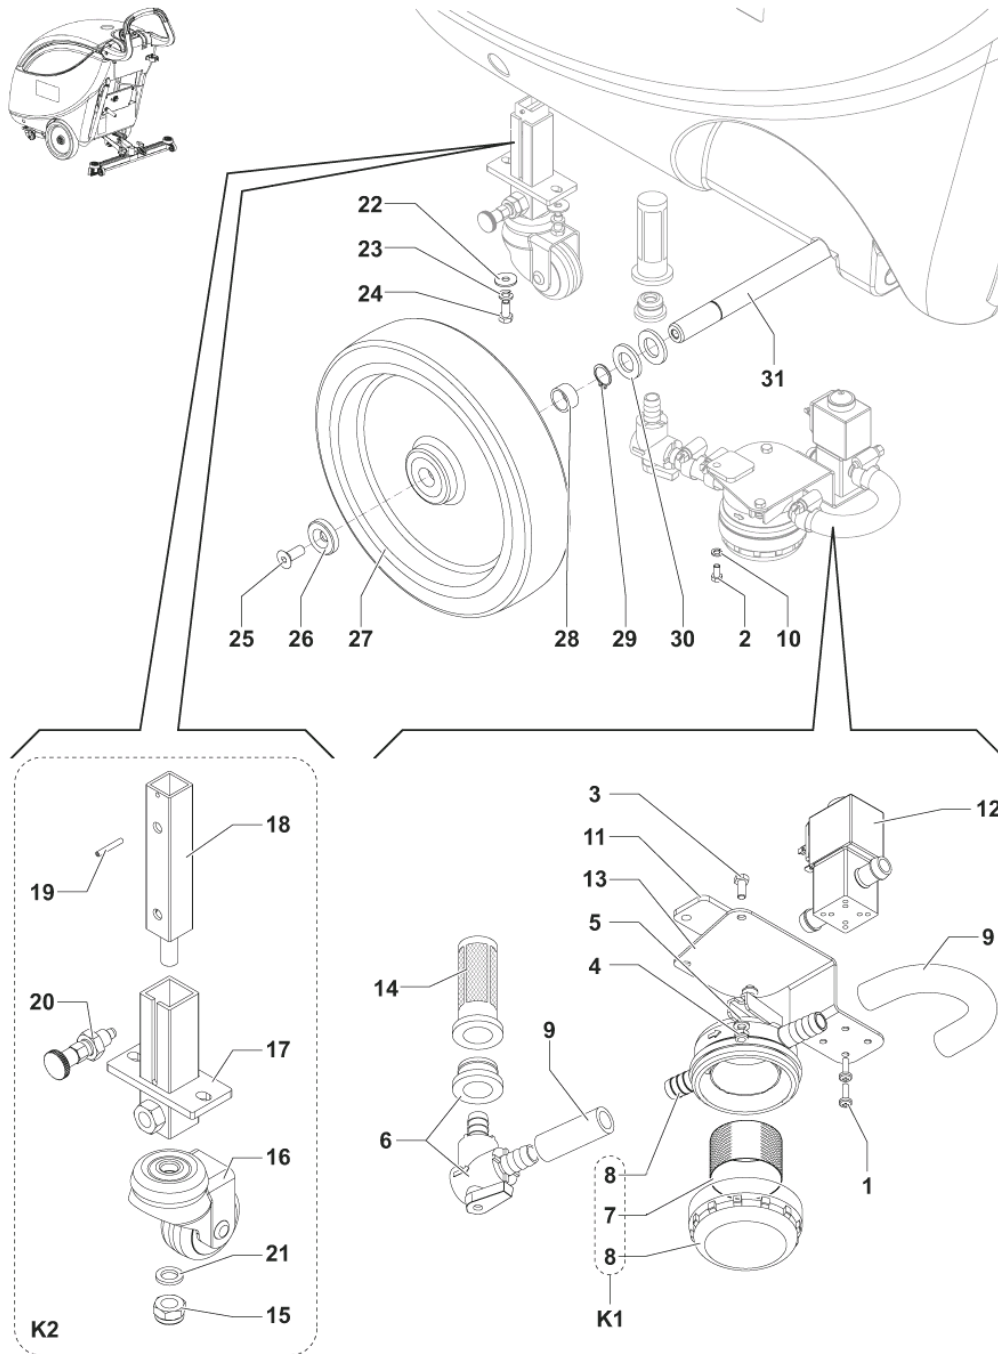

Part Notes:

[1] - NOT SHOWN (POS.1-2-3-4-5-6-9-10-11-13-17-18-21-22-24-29)

Pos.	Vare-nr	Antal	Beskrivelse	Notes
2	9100001348	2	CLAMP 14/32-52 10 PCS SET	
3	9100000650	1	SUGESLANGE SORT PKD	
4	9100001949	1	COVER TANK BLUE SIP	
8	9099692000	1	AFTAPNINGSSLANGE SORT PKD	
9	909 6272 000	1	Snavsvandstank (Blå)	
11	9100000817	1	BALL FLOATING PKD	
12	9100000818	1	CAGE FLOAT HALF 2 PCS SET	
13	909 5065 000	1	Anti-skumfilter	
16	909 6268 000	1	Pakning	
K1	9099776000	1	LEVER FIXING COVER KIT	[1]
K2	9100001875	1	SUPPORT FLOAT KIT	[2]

Part Notes:

- [1] - (POS.14-15-17-18-19)
[2] - (POS.1-5-7-10)

Pos.	Vare-nr	Antal	Beskrivelse	Notes
6	9097626000	1	Ventil	
7	9100000861	1	NET WATER FILTER REINFORCED PKD	
9	9099778000	1	HOSE SOLUTION FILTER KIT	
11	9099200000	1	SPACER ADHESIVE RUBBER	
12	9099246000	1	SOLENOID VALVE 220-230V	
13	9099179000	1	SUPPORT FILTER AND SOLENOID VALVE	
14	9100001353	1	FILTER SOLUTION TANK PKD	
16	9100000961	1	WHEEL CASTOR D.51 SS GREY PKD	
20	909 5641 000	1	Låsetapp,Hjul	
26	9100002136	1	BUSHING GALV. 2 PCS SET	
27	9099410000	2	Wheel D.250X50 Grey	
K1	9100000860	1	FILTER WATER PKD	[1]
K2	9099705000	1	NÆSEHJUL KIT BA 410	[2]
K3	9099765000	1	HARDWARE WHEELS SHAFT KIT	[3]
K4	9099766000	1	HARDWARE FILTER AND SUPPORT KIT	[4]

Part Notes:

- [1] - (POS.7-8)
- [2] - (POS.15-16-17-18-19-20-21)
- [3] - NOT SHOWN (POS.25-26-28-29-30-31)
- [4] - (NOT SHOWN (POS.1-2-3-4-5-10-22-23-24)

Pos.	Vare-nr	Antal	Beskrivelse	Notes
6	909 6488 000	1	HANDLE BAR PLASTIC	
8	909 6768 000	1	HARNES HANDLE BAR	
9	909 6774 000	1	PIN HANDLE BAR	
12	9099144000	1	CABLE DASHBOARD	
13	9099199000	1	PANEL CONTROL	
15	9099381000	1	DECAL CONTROL PANEL	
16	9099053000	1	CARD TWO-COLOURED LED	
17	9099107000	1	SWITCH SINGLE-POLE MOMENTARY	
18	L08603154	1	Beskyttelsehætte Ca340 F/Vanddoseringsk	
19	107404540	1	Kontakt (0-1)	
20	107404540	1	Kontakt (0-1)	
K1	11053A	2	CONTROL ASM HANDLE SWITCH	[1]
K2	9099780000	1	HARDWARE HANDLE BAR KIT	[2]