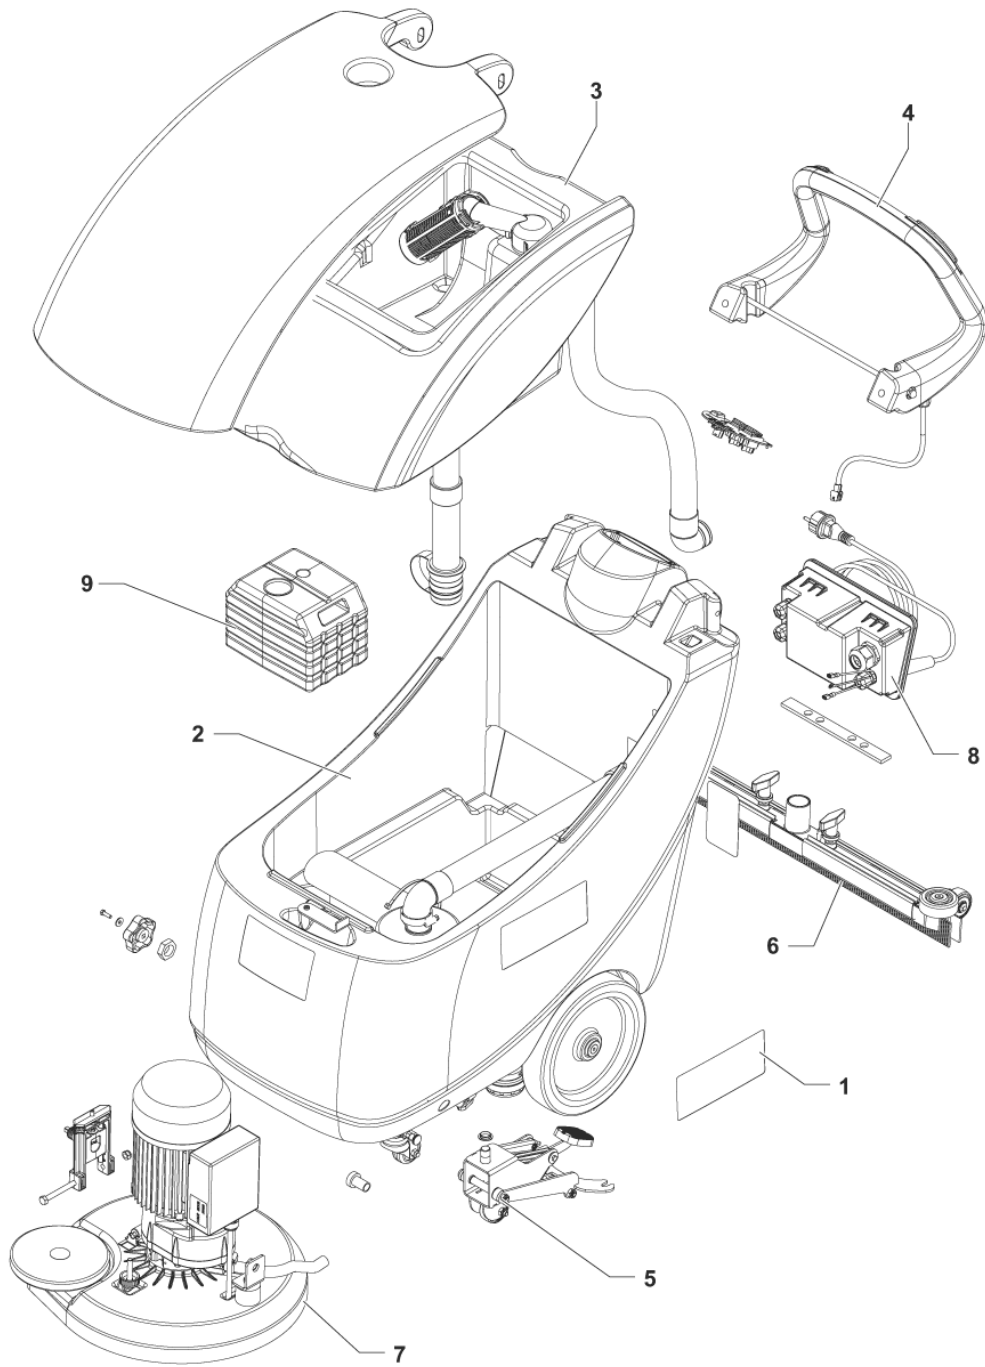

PARTS LIST

2017.08.03

TABLE OF CONTENTS

GENERAL SYSTEM	1
SOLUTION SYSTEM	3
RECOVERY SYSTEM	5
FILTER AND WHEELS SYSTEM	7
HANDLE AND DASHBOARD SYSTEM	9
SQUEEGEE AND LIFT SYSTEM	11
BRUSH SYSTEM	13
WIRING SYSTEM	15
ACCESSORIES	17
RECOMMENDED SPARE PARTS	19

Part Notes:

[1] - NOT SHOWN (POS.1-2-3-4-5-6-9-10-11-13-17-18-21-22-24-29)

Pos.	Vare-nr	Antal	Beskrivelse	Notes
2	9100001348	2	CLAMP 14/32-52 10 PCS SET	
3	9100000650	1	SUGESLANGE SORT PKD	
4	9100001949	1	COVER TANK BLUE SIP	
8	9099692000	1	AFTAPNINGSSLANGE SORT PKD	
9	909 6272 000	1	Snavsvandstank (Blå)	
11	9100000817	1	BALL FLOATING PKD	
12	9100000818	1	CAGE FLOAT HALF 2 PCS SET	
13	909 5065 000	1	Anti-skumfilter	
16	909 6268 000	1	Pakning	
K1	9099776000	1	LEVER FIXING COVER KIT	[1]
K2	9100001875	1	SUPPORT FLOAT KIT	[2]