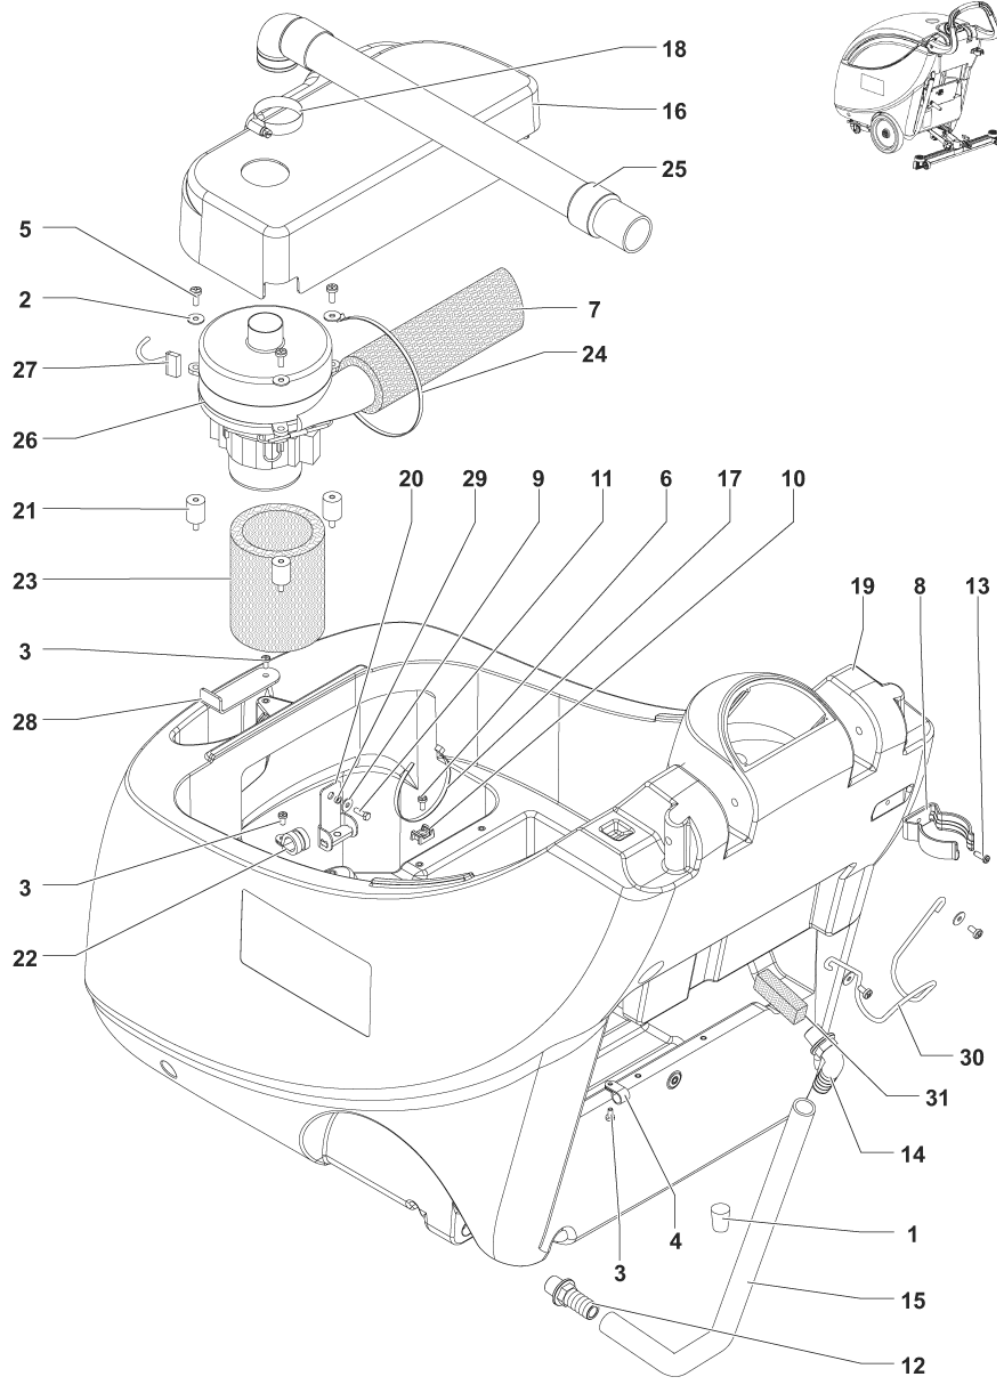

Pos.	Vare-nr	Antal	Beskrivelse	Notes
7	909 5565 000	1	Lydisolering F. Sugemotor	
8	909 6380 000	1	Slangeklemme Kit	
12	9100000574	1	BARB HOSE STRAIGHT D.19.8 G1/2 PLAST KIT	
14	9100001211	1	ELBOW 90 D.20 G1/2 M KIT	
15	9098446000	1	Rentvandsslange	
16	9098466000	1	COVER MOTOR	
19	9100000732	1	TANK SOLUTION BLUE PKD	
20	9099195000	1	SUPPORT ADJUSTING FRONT CPL	
23	909 5564 000	1	Isolering	
25	909 5579 000	1	Slange	
26	9100001895	1	Motor vacuum 550W 230V kit	
27	909 5719 000	2	Kulbørste	
28	909 6304 000	1	BRACKET BRUSH SUPPORT	
30	9098444000	1	SUPPORT CABLE EXTENSION	
31	9098802000	1	FILTER LEVEL WATER HOSE	
K1	9099763000	1	HARDWARE SOLUTION TANK KIT	[1]

Part Notes:

[1] - NOT SHOWN (POS.1-2-3-4-5-6-9-10-11-13-17-18-21-22-24-29)