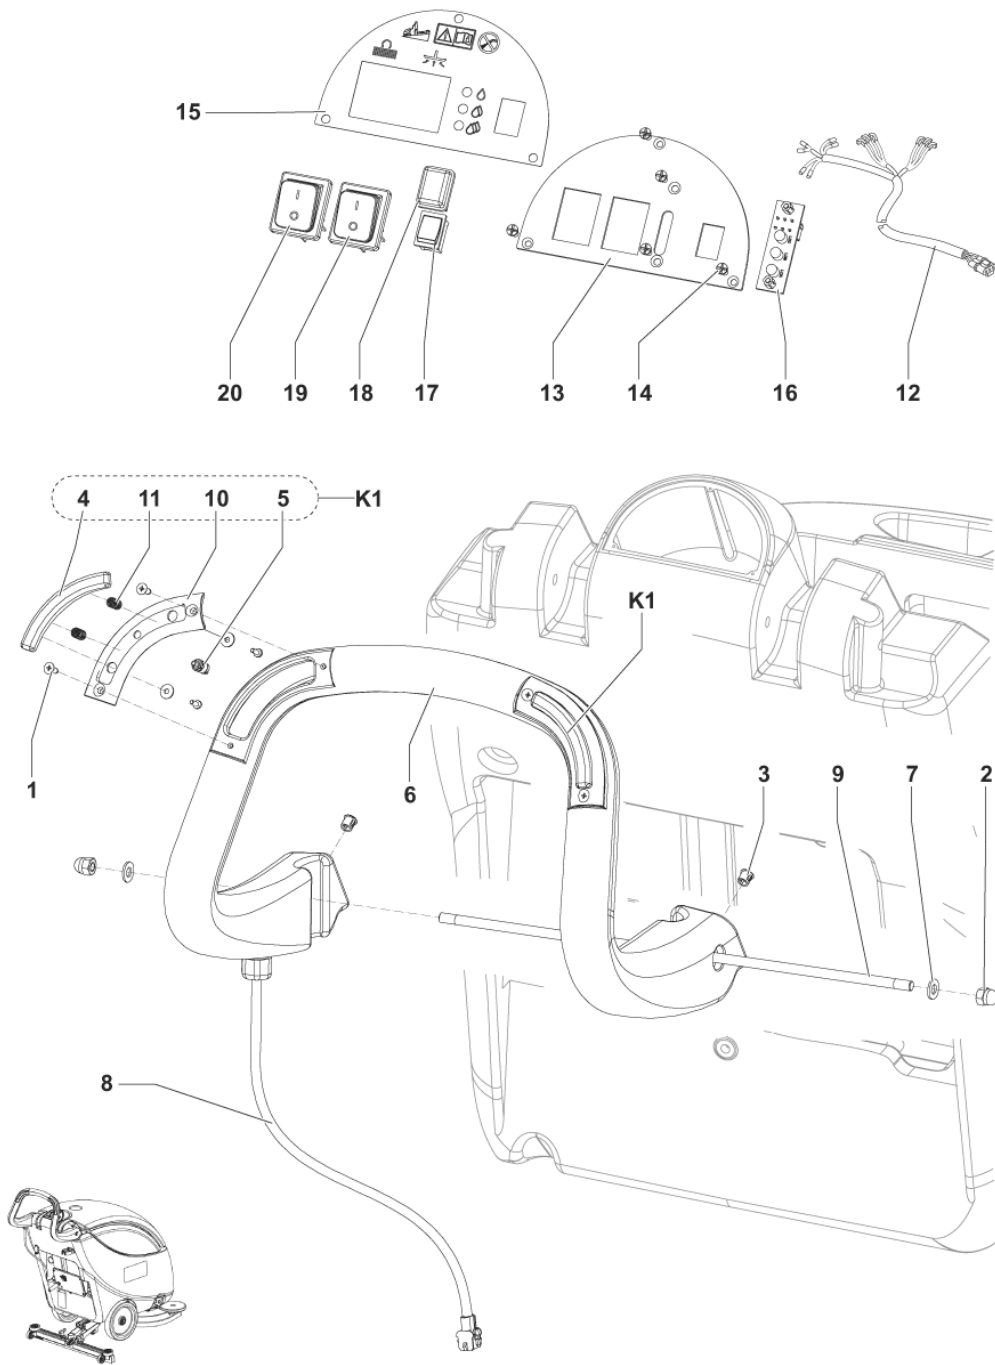

Part Notes:

[1] - NOT SHOWN (POS.1-2-3-4-5-6-9-10-11-13-17-18-21-22-24-29)

Pos.	Vare-nr	Antal	Beskrivelse	Notes
2	9100001348	2	CLAMP 14/32-52 10 PCS SET	
3	9100000650	1	SUGESLANGE SORT PKD	
4	9100001949	1	COVER TANK BLUE SIP	
8	9099692000	1	AFTAPNINGSSLANGE SORT PKD	
9	909 6272 000	1	Snavsvandstank (Blå)	
11	9100000817	1	BALL FLOATING PKD	
12	9100000818	1	CAGE FLOAT HALF 2 PCS SET	
13	909 5065 000	1	Anti-skumfilter	
16	909 6268 000	1	Pakning	
K1	9099776000	1	LEVER FIXING COVER KIT	[1]
K2	9100001875	1	SUPPORT FLOAT KIT	[2]

Part Notes:

- [1] - (POS.14-15-17-18-19)
[2] - (POS.1-5-7-10)

Pos.	Vare-nr	Antal	Beskrivelse	Notes
6	9097626000	1	Ventil	
7	9100000861	1	NET WATER FILTER REINFORCED PKD	
9	9099778000	1	HOSE SOLUTION FILTER KIT	
11	9099200000	1	SPACER ADHESIVE RUBBER	
12	9099246000	1	SOLENOID VALVE 220-230V	
13	9099179000	1	SUPPORT FILTER AND SOLENOID VALVE	
14	9100001353	1	FILTER SOLUTION TANK PKD	
16	9100000961	1	WHEEL CASTOR D.51 SS GREY PKD	
20	909 5641 000	1	Låsetapp,Hjul	
26	9100002136	1	BUSHING GALV. 2 PCS SET	
27	9099410000	2	Wheel D.250X50 Grey	
K1	9100000860	1	FILTER WATER PKD	[1]
K2	9099705000	1	NÆSEHJUL KIT BA 410	[2]
K3	9099765000	1	HARDWARE WHEELS SHAFT KIT	[3]
K4	9099766000	1	HARDWARE FILTER AND SUPPORT KIT	[4]

Part Notes:

- [1] - (POS.7-8)
- [2] - (POS.15-16-17-18-19-20-21)
- [3] - NOT SHOWN (POS.25-26-28-29-30-31)
- [4] - (NOT SHOWN (POS.1-2-3-4-5-10-22-23-24)

Pos.	Vare-nr	Antal	Beskrivelse	Notes
6	909 6488 000	1	HANDLE BAR PLASTIC	
8	909 6768 000	1	HARNES HANDLE BAR	
9	909 6774 000	1	PIN HANDLE BAR	
12	9099144000	1	CABLE DASHBOARD	
13	9099199000	1	PANEL CONTROL	
15	9099381000	1	DECAL CONTROL PANEL	
16	9099053000	1	CARD TWO-COLOURED LED	
17	9099107000	1	SWITCH SINGLE-POLE MOMENTARY	
18	L08603154	1	Beskyttelsehætte Ca340 F/Vanddoseringsk	
19	107404540	1	Kontakt (0-1)	
20	107404540	1	Kontakt (0-1)	
K1	11053A	2	CONTROL ASM HANDLE SWITCH	[1]
K2	9099780000	1	HARDWARE HANDLE BAR KIT	[2]