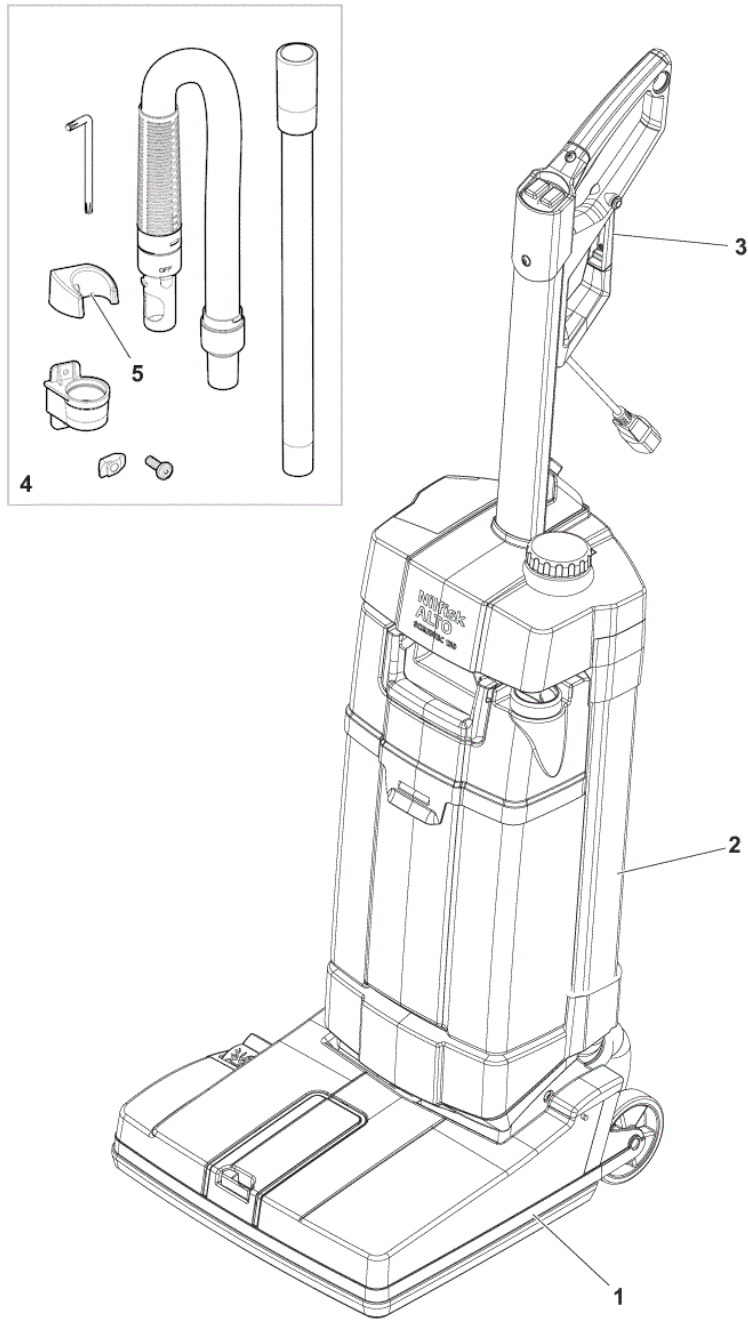

PARTS LIST

2017.08.01

TABLE OF CONTENTS

GENERAL VIEW	1
NOZZLE HEAD	3
BODY	5
SOLUTION TANK	7
RECOVERY TANK	9
HANDLE	11
WIRING DIAGRAM	13
RECOMMENDED PARTS	15

Pos.	Vare-nr	Antal	Beskrivelse	Notes
1		1		[1]
2		1		[2]
3		1		[3]
4	107411864	1	Ekstern sugeslange kit	[4]
5	107418023	1	TUBE HOLDER	
6	107411865	1	Tæppe kit	[5]
7	107414568	1	Opbevaringsnet kit	[5]
8	107414842	1	Aftagelig ledning 15 m	[5]
9	107414843	1	DETACHABLE CORD 15M GB	[5]

Part Notes:

- [1] - NOZZLE HEAD
- [2] - BODY
- [3] - HANDLE
- [4] - OPTIONAL
- [5] - OPTIONAL - NOT SHOWN

Pos.	Vare-nr	Antal	Beskrivelse	Notes
1	107413503	1	KEY LOCK BRUSH JET BLACK	
2	107413471	1	AXLE HIGHT ADJUSTMENT ROLLER	
3	107413495	1	BRUSH MOUNTING	
4	107413493	2	DOSING BRIDGE	
5	107411867	1	Sugefod kit 321 mm	[1]
5	107411868	1	Tæppe kit sugefod 321 mm	[1]
7	107413522	1	SQUEEGEE PEDAL JET BLACK	
8	107413487	1	CLUTCH OVERLOAD CPL	
9	107413515	1	REAR WHEEL D90 WITH AXLE CPL.	
11	107413520	1	SQUEEGEE LIFTER	
12	107411860	1	Cylinderbørste medium PPL hvid 310 mm	[1]
12	107411861	1	Cylinderbørste hård PPL sort 310 mm	[1]
12	107411862	1	Cylinderbørste mikrofiber 310 mm	[1]
12	107411863	1	Cylinderbørste tæppe 310 mm	[1]
14	107414818	1	BEARING COVER LEFT	
15	107413476	1	BRUSH BEARING COVER	
17	107413477	1	BANDO BELT BRUSH	
19	107413478	1	HOSE AIRCHANNEL	
20	107413512	1	PARKING PEDAL ORANGE	
21	107413521	4	SQUEEGEE LIFTER BODY	
27	107413488	1	COVER FOR SQUEEGEE CHANNEL JET	
K1	107413509	1	NOZZLE HEAD	[2]
K2	107413526	1	TOP COVER CHASSIS ALTO BLUE	[3]