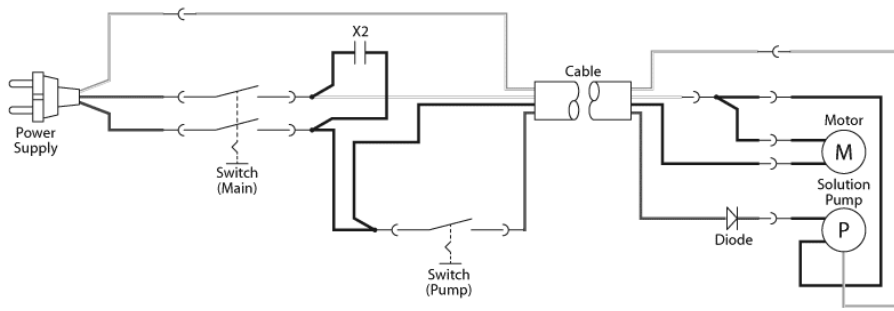

Pos.	Vare-nr	Antal	Beskrivelse	Notes
1	107414842	1	Aftagelig ledning 15 m	
1	107414843	1	DETACHABLE CORD 15M GB	
2	107413516	1	SWITCH MAIN	
3	107413517	1	SWITCH F.PUMP	
4	107413507	1	MOTOR HOUSING	
5	107413494	1	Doseringspumpe