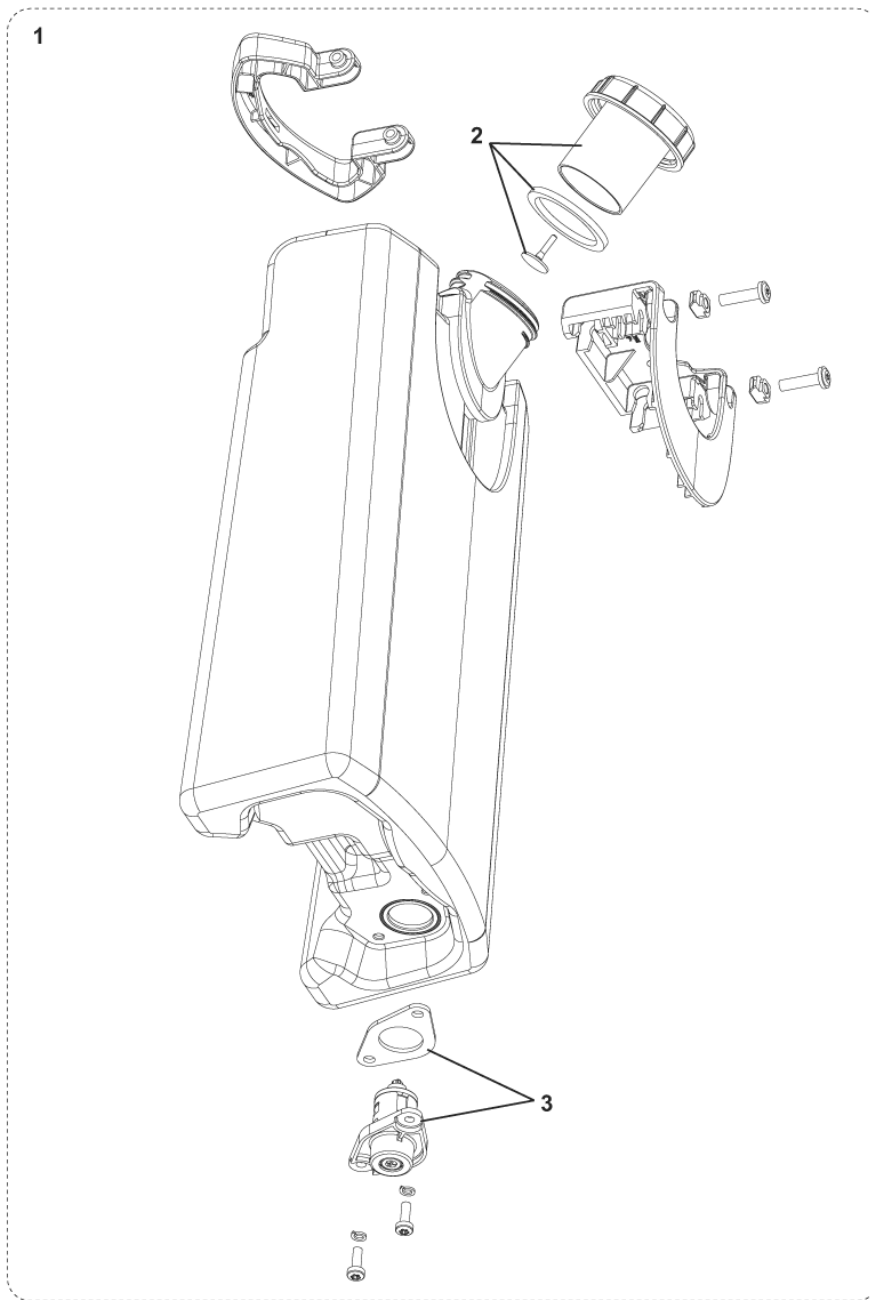

SOLUTION TANK

SCRUBTEC 130 E ALT

2015.07.05

2016.05.24

Pos.	Vare-nr	Antal	Beskrivelse	Notes
1	107413518	1	SOLUTION TANK NO LEVEL INDICAT	
2	107413485	1	CAP SOLUTION TANK JET BLACK	
3	107413532	1	VALVE FOR SOLUTION TANK CPL.