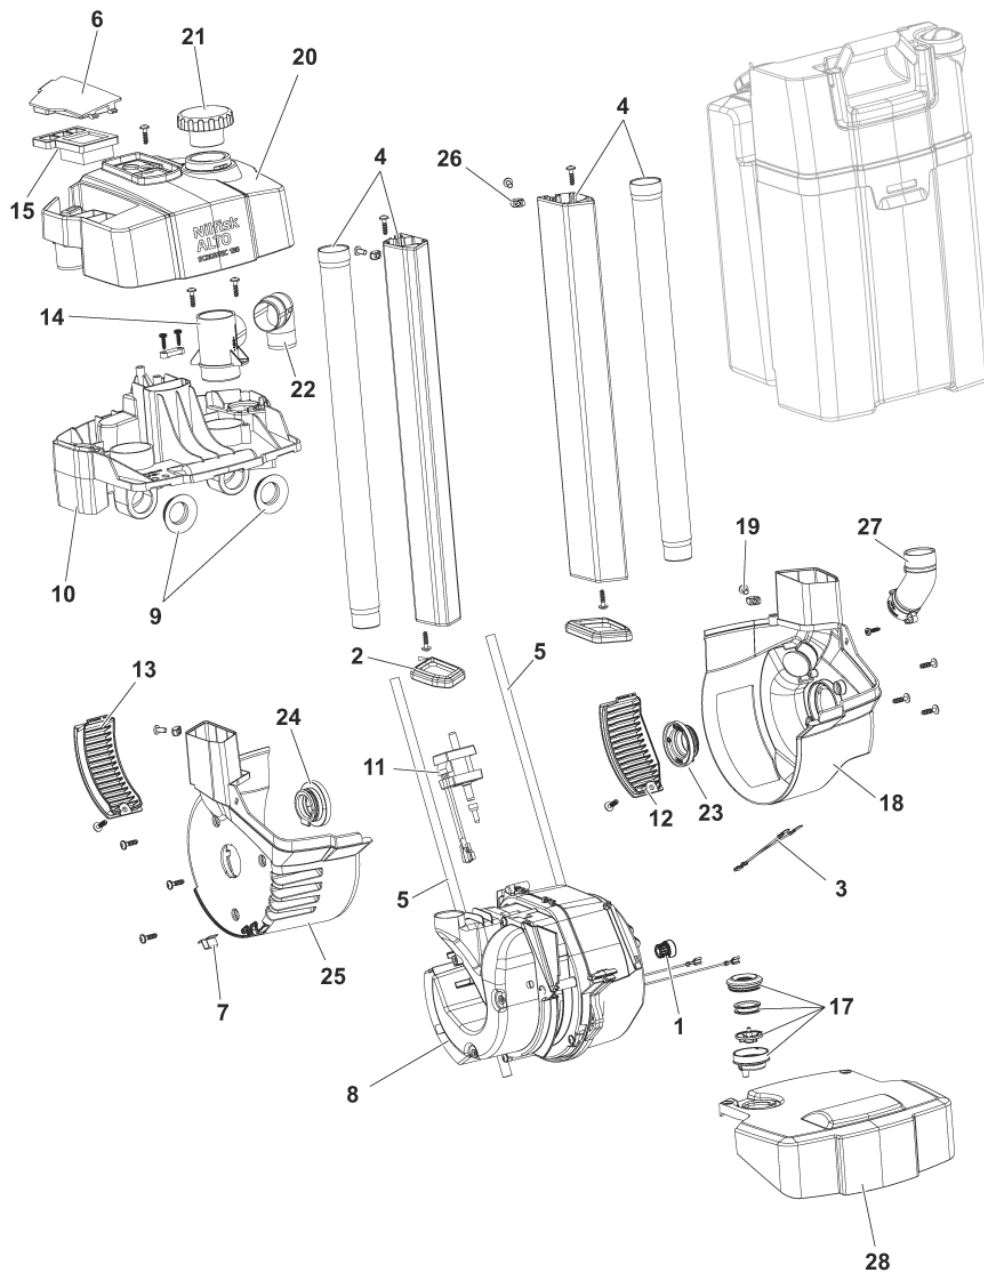

Part Notes:

- [1] - NOZZLE HEAD
- [2] - BODY
- [3] - HANDLE
- [4] - OPTIONAL
- [5] - OPTIONAL - NOT SHOWN

Pos.	Vare-nr	Antal	Beskrivelse	Notes
1	107413503	1	KEY LOCK BRUSH JET BLACK	
2	107413471	1	AXLE HIGHT ADJUSTMENT ROLLER	
3	107413495	1	BRUSH MOUNTING	
4	107413493	2	DOSING BRIDGE	
5	107411867	1	Sugefod kit 321 mm	[1]
5	107411868	1	Tæppe kit sugefod 321 mm	[1]
7	107413522	1	SQUEEGEE PEDAL JET BLACK	
8	107413487	1	CLUTCH OVERLOAD CPL	
9	107413515	1	REAR WHEEL D90 WITH AXLE CPL.	
11	107413520	1	SQUEEGEE LIFTER	
12	107411860	1	Cylinderbørste medium PPL hvid 310 mm	[1]
12	107411861	1	Cylinderbørste hård PPL sort 310 mm	[1]
12	107411862	1	Cylinderbørste mikrofiber 310 mm	[1]
12	107411863	1	Cylinderbørste tæppe 310 mm	[1]
14	107414818	1	BEARING COVER LEFT	
15	107413476	1	BRUSH BEARING COVER	
17	107413477	1	BANDO BELT BRUSH	
19	107413478	1	HOSE AIRCHANNEL	
20	107413512	1	PARKING PEDAL ORANGE	
21	107413521	4	SQUEEGEE LIFTER BODY	
27	107413488	1	COVER FOR SQUEEGEE CHANNEL JET	
K1	107413509	1	NOZZLE HEAD	[2]
K2	107413526	1	TOP COVER CHASSIS ALTO BLUE	[3]

Part Notes:

- [1] - OPTIONAL
- [2] - NOT SHOWN - ITEMS No. 6-16-18-22-25-26
- [3] - NOT SHOWN - ITEMS No. 10-13-23-24

Pos.	Vare-nr	Antal	Beskrivelse	Notes
1	107413535	1	COG WHEEL M3 14T	
2	107414820	2	SEALING LEFT RIGHT	
3	107414814	1	WIRE W.FASTONS	
4	107414816	2	PROFIL ALUMINIUM WITH TUBES	
5	107413523	1	SILICONE HOSE 10X6	
6	107413505	1	LID FOR FILTER JET BLACK	
8	107413507	1	MOTOR HOUSING	
9	107413499	1	GASKET IN/OUT	
11	107413494	1	Doseringspumpe	[1]
15	107413496	1	FILTER	
17	107413497	1	Filter & pakning rentvandstank	
19	107413508	1	M5X10 BOLT	
21	107413486	1	CAP FOR SPOT CLEANING BLACK	
26	107413529	1	T-NUT M5	
27	107413479		BEND FOR SUCTION HOSE	
28	107414822	1	TOP COVER BASE SCRUBTEC130	
K1	107413474	1	BODY RIGHT JET BLACK	[2]
K2	107413475	1	BODY LEFT JET BLACK	[3]
K3	107413524	1	TOP COVER ALTO SCRUBTEC 130	[4]