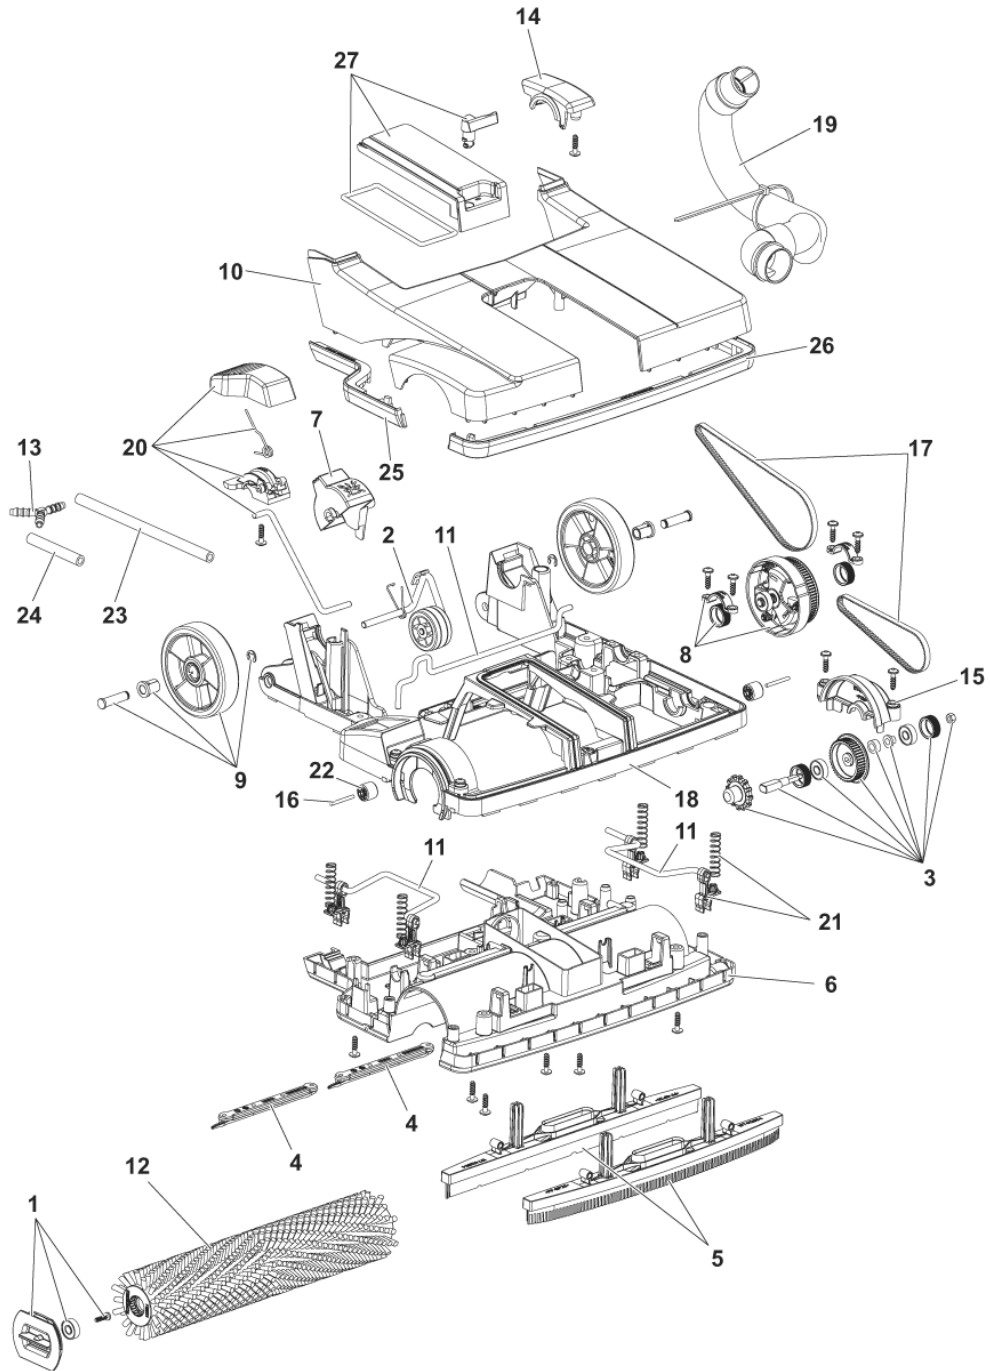

PARTS LIST

2017.08.01

TABLE OF CONTENTS

GENERAL VIEW	1
NOZZLE HEAD	3
BODY	5
SOLUTION TANK	7
RECOVERY TANK	9
HANDLE	11
WIRING DIAGRAM	13
RECOMMENDED PARTS	15

Pos.	Vare-nr	Antal	Beskrivelse	Notes
1		1		[1]
2		1		[2]
3		1		[3]
4	107411864	1	Ekstern sugeslange kit	[4]
5	107418023	1	TUBE HOLDER	
6	107411865	1	Tæppe kit	[5]
7	107414568	1	Opbevaringsnet kit	[5]
8	107414842	1	Aftagelig ledning 15 m	[5]
9	107414843	1	DETACHABLE CORD 15M GB	[5]

Part Notes:

- [1] - NOZZLE HEAD
- [2] - BODY
- [3] - HANDLE
- [4] - OPTIONAL
- [5] - OPTIONAL - NOT SHOWN

Pos.	Vare-nr	Antal	Beskrivelse	Notes
1	107413503	1	KEY LOCK BRUSH JET BLACK	
2	107413471	1	AXLE HIGHT ADJUSTMENT ROLLER	
3	107413495	1	BRUSH MOUNTING	
4	107413493	2	DOSING BRIDGE	
5	107411867	1	Sugefod kit 321 mm	[1]
5	107411868	1	Tæppe kit sugefod 321 mm	[1]
7	107413522	1	SQUEEGEE PEDAL JET BLACK	
8	107413487	1	CLUTCH OVERLOAD CPL	
9	107413515	1	REAR WHEEL D90 WITH AXLE CPL.	
11	107413520	1	SQUEEGEE LIFTER	
12	107411860	1	Cylinderbørste medium PPL hvid 310 mm	[1]
12	107411861	1	Cylinderbørste hård PPL sort 310 mm	[1]
12	107411862	1	Cylinderbørste mikrofiber 310 mm	[1]
12	107411863	1	Cylinderbørste tæppe 310 mm	[1]
14	107414818	1	BEARING COVER LEFT	
15	107413476	1	BRUSH BEARING COVER	
17	107413477	1	BANDO BELT BRUSH	
19	107413478	1	HOSE AIRCHANNEL	
20	107413512	1	PARKING PEDAL ORANGE	
21	107413521	4	SQUEEGEE LIFTER BODY	
27	107413488	1	COVER FOR SQUEEGEE CHANNEL JET	
K1	107413509	1	NOZZLE HEAD	[2]
K2	107413526	1	TOP COVER CHASSIS ALTO BLUE	[3]