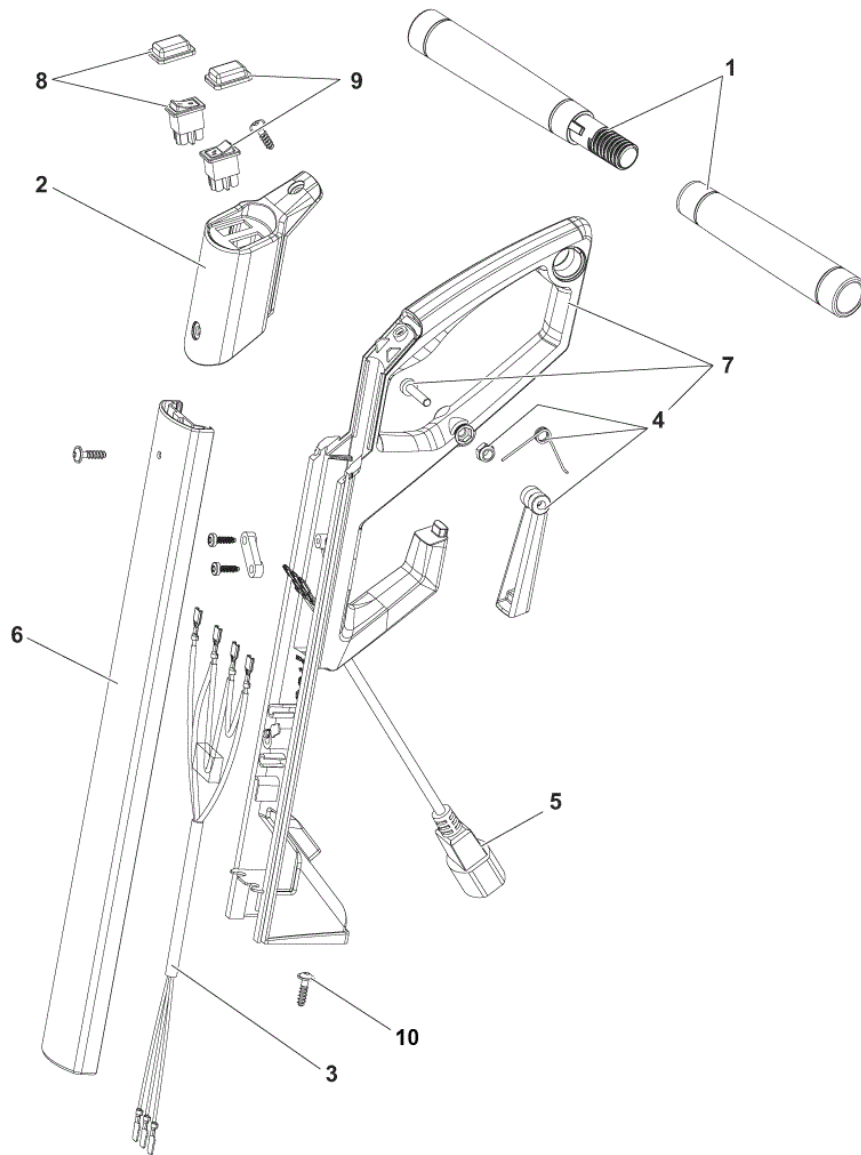

Part Notes:

- [1] - NOZZLE HEAD
- [2] - BODY
- [3] - HANDLE
- [4] - OPTIONAL
- [5] - OPTIONAL - NOT SHOWN

Pos.	Vare-nr	Antal	Beskrivelse	Notes
1	107413503	1	KEY LOCK BRUSH JET BLACK	
2	107413471	1	AXLE HIGHT ADJUSTMENT ROLLER	
3	107413495	1	BRUSH MOUNTING	
4	107413493	2	DOSING BRIDGE	
5	107411867	1	Sugefod kit 321 mm	[1]
5	107411868	1	Tæppe kit sugefod 321 mm	[1]
7	107413522	1	SQUEEGEE PEDAL JET BLACK	
8	107413487	1	CLUTCH OVERLOAD CPL	
9	107413515	1	REAR WHEEL D90 WITH AXLE CPL.	
11	107413520	1	SQUEEGEE LIFTER	
12	107411860	1	Cylinderbørste medium PPL hvid 310 mm	[1]
12	107411861	1	Cylinderbørste hård PPL sort 310 mm	[1]
12	107411862	1	Cylinderbørste mikrofiber 310 mm	[1]
12	107411863	1	Cylinderbørste tæppe 310 mm	[1]
14	107414818	1	BEARING COVER LEFT	
15	107413476	1	BRUSH BEARING COVER	
17	107413477	1	BANDO BELT BRUSH	
19	107413478	1	HOSE AIRCHANNEL	
20	107413512	1	PARKING PEDAL ORANGE	
21	107413521	4	SQUEEGEE LIFTER BODY	
27	107413488	1	COVER FOR SQUEEGEE CHANNEL JET	
K1	107413509	1	NOZZLE HEAD	[2]
K2	107413526	1	TOP COVER CHASSIS ALTO BLUE	[3]

2016.05.24

Pos.	Vare-nr	Antal	Beskrivelse	Notes
1	107413518	1	SOLUTION TANK NO LEVEL INDICAT	
2	107413485	1	CAP SOLUTION TANK JET BLACK	
3	107413532	1	VALVE FOR SOLUTION TANK CPL.	

RECOVERY TANK

SCRUBTEC 130 E ALT

2015.07.05

2016.05.24

Pos.	Vare-nr	Antal	Beskrivelse	Notes
1	107413528	1	TOP RECOVERY TANK ALTO BLUE	
2	107413484	1	CAP FOR RECOVERY TANK	
3	107413514	1	RECOVERY TANK ALTO BLUE	

Pos.	Vare-nr	Antal	Beskrivelse	Notes
1	107413470	1	2 håndsbetjent håndtag	
2	107413531	1	USER INTERFACE COVER ALTO	
3	107413482	1	CABLE F.2 SWITCH UI	
4	107413480	1	CARABINA AND SPRING FOR HANDLE	
5	107413489	1	DETACHABLE CORD MALE PLUG	
6	107413472	1	ALUMINUM TUBE HANDRAIL	
7	107413500	1	HANDLE SCRUBBER ALTO	
8	107413516	1	SWITCH MAIN	
9	107413517	1	SWITCH F.PUMP	
10	107141838	1	SCREW K50X18 WN1451 BLACK TORX20	