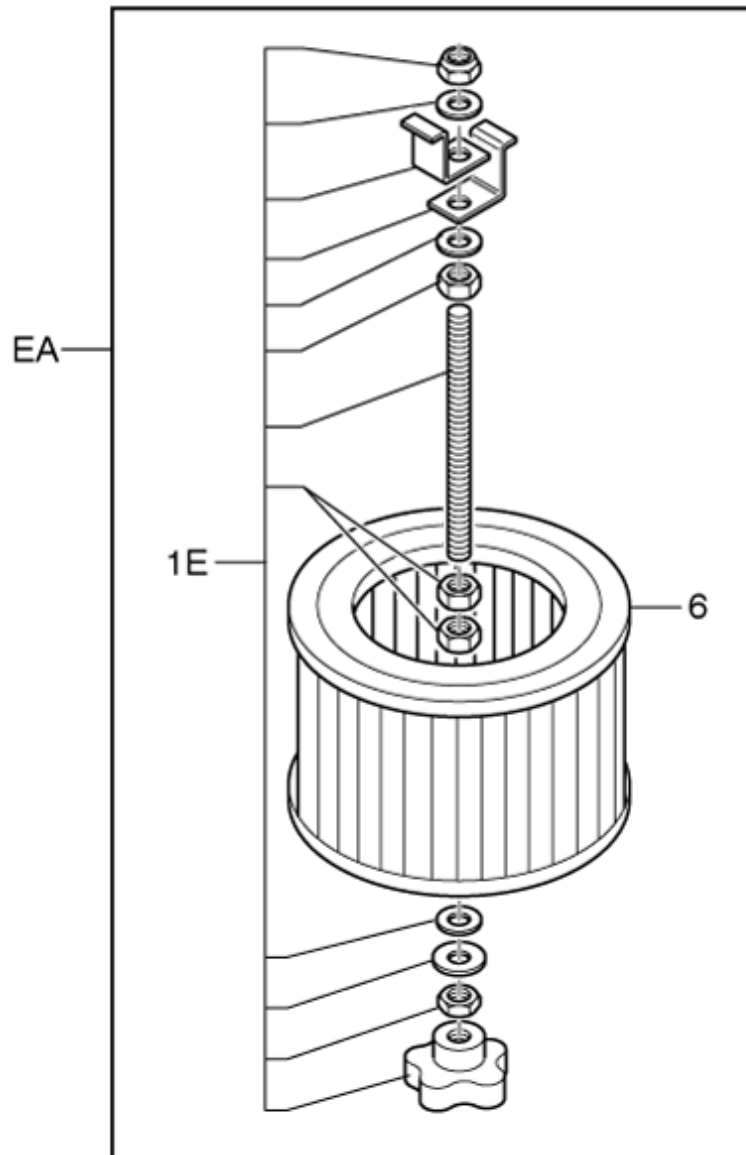

Pos.	Vare-nr	Antal	Beskrivelse	Notes
01D	40000315	1	Stjernefilter M-klasse Ø360	
01D	40000512	1	STAR FILTER KIT D360 M CLASS	
25	Z8 15002	1	Filterring Ø360	
26	4081801385		FILTER BLOCK TIE D360 SS AISI304	
26	Z8 18078	1	Filterholder Ø360	
29	Z8 17025	1	Filterpakning Ø360