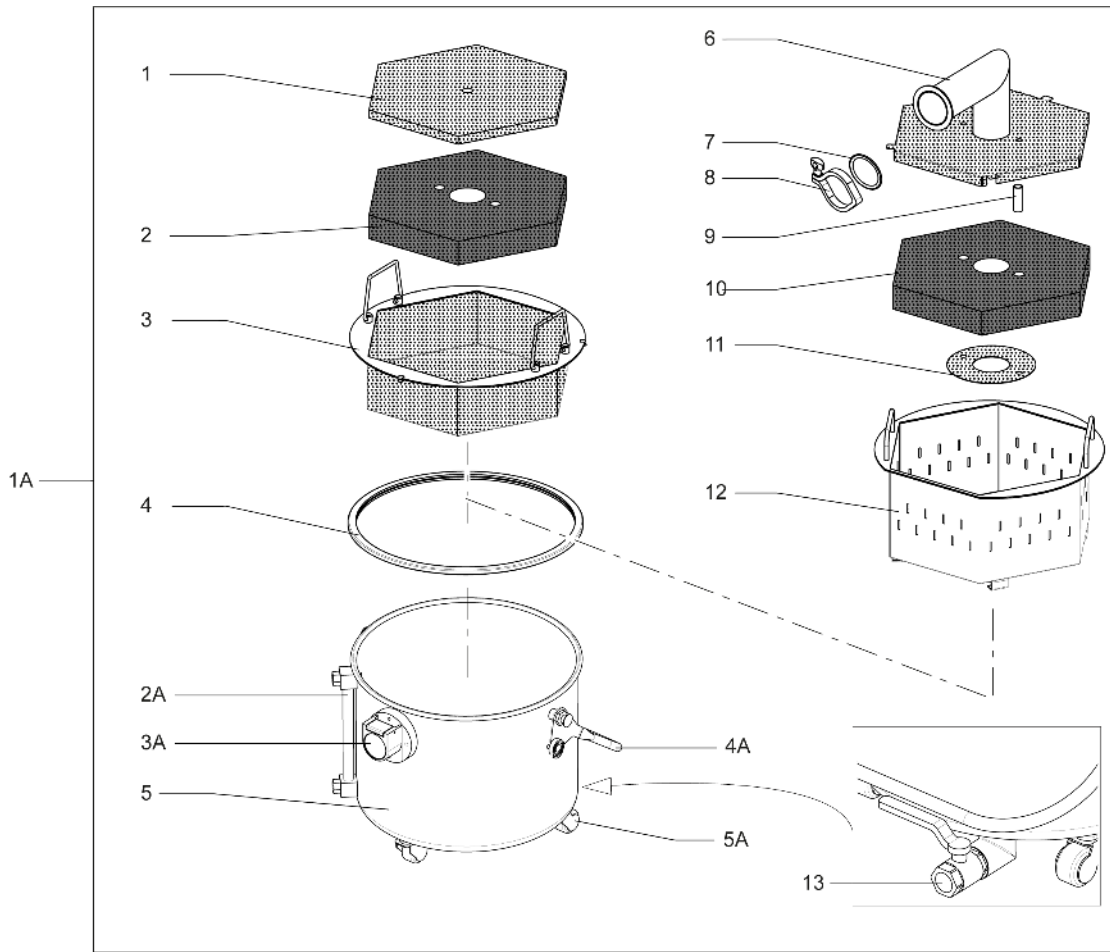

Pos.	Vare-nr	Antal	Beskrivelse	Notes
1	4056000690	1	FILTER CARB. ACTIVE KIT FE MOD.118	
2	4085300407	1	HEAD MOD.COMPLETE 118MC 230V CHP	[1]
3	Z8 31644	1	FILTER CHAMBER D360 SS M.118	[1]
4	Z5 60367		KIT SAFE BAG SYSTEM 118 INOX	
5	4083901780	1	CABLE 3G1 SOCKET CH 10A	

Part Notes:

[1] - CONTACT PM IN ZOCCA