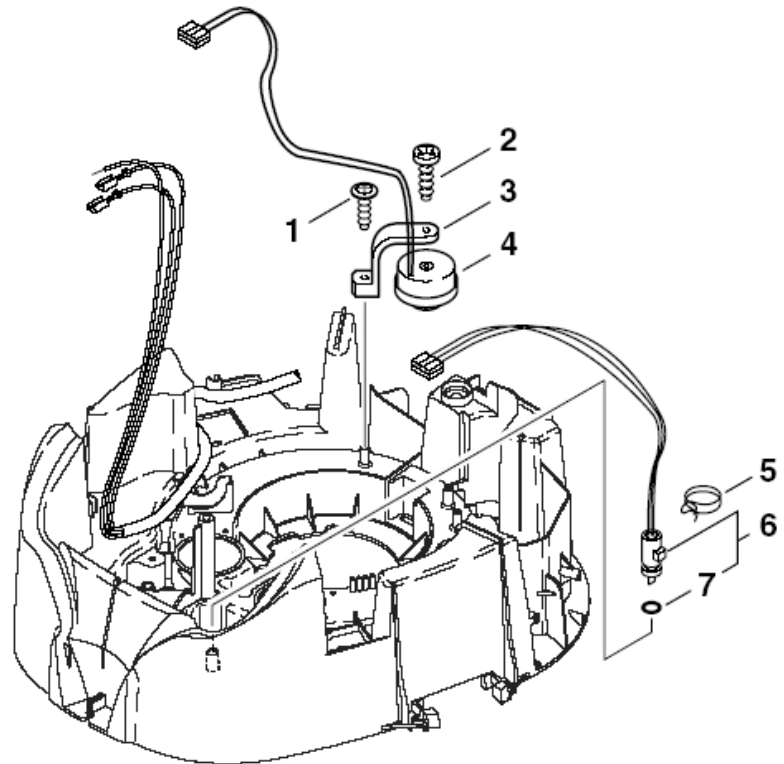

# TABLE OF CONTENTS

---

Cabinet, switch box (ATTIX 791-2M/B1) .....	1
Buzzer, flow sensor 791-21 .....	3
Base, motor, filter 791-21 .....	5
Container (ATTIX 791-2M/B1) .....	7
Frame (ATTIX 791-2M/B1) .....	9
Accessories 590, 791 .....	11

## Part Notes:

- [1] - \*GB,110V\*
- [2] - \*EU\*GB,230V\*
- [3] - \*GB,230V\*
- [4] - \*EU\*
- [5] - 45997 + 45998

**ATTIX 791-2M/B1**

---

Pos.	Vare-nr	Antal	Beskrivelse	Notes
01	11254	1	SCREW 3.5X10 WN1411	
02	14418	1	SCREW 4.2X13 ISO 7049	
03	25871	1	BRACKET	
04	107400579	1	Piezo Buzzer	
05	107400578	1	HOSE CLAMP D10	
06	302000428	1	Electronic Flowsens 9X6Mm	
07	55416	1	O-RING 4.0x1.5 NBR70	