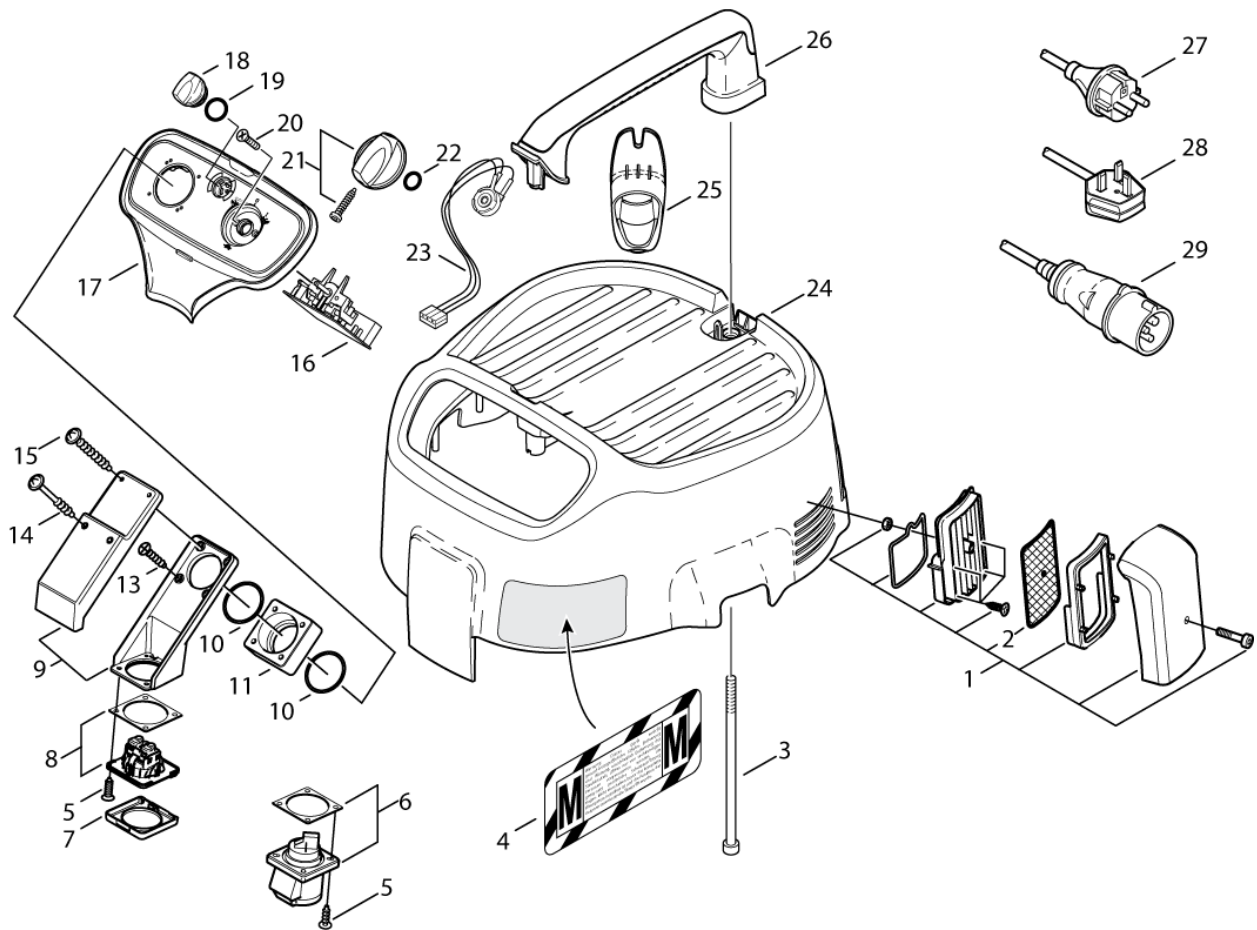

# TABLE OF CONTENTS

---

Cabinet, switch box (ATTIX 791-2M/B1) .....	1
Buzzer, flow sensor 791-21 .....	3
Base, motor, filter 791-21 .....	5
Container (ATTIX 791-2M/B1) .....	7
Frame (ATTIX 791-2M/B1) .....	9
Accessories 590, 791 .....	11

## Part Notes:

- [1] - \*GB,110V\*
- [2] - \*EU\*GB,230V\*
- [3] - \*GB,230V\*
- [4] - \*EU\*
- [5] - 45997 + 45998

**ATTIX 791-2M/B1**

---

Pos.	Vare-nr	Antal	Beskrivelse	Notes
01	11254	1	SCREW 3.5X10 WN1411	
02	14418	1	SCREW 4.2X13 ISO 7049	
03	25871	1	BRACKET	
04	107400579	1	Piezo Buzzer	
05	107400578	1	HOSE CLAMP D10	
06	302000428	1	Electronic Flowsens 9X6Mm	
07	55416	1	O-RING 4.0x1.5 NBR70	