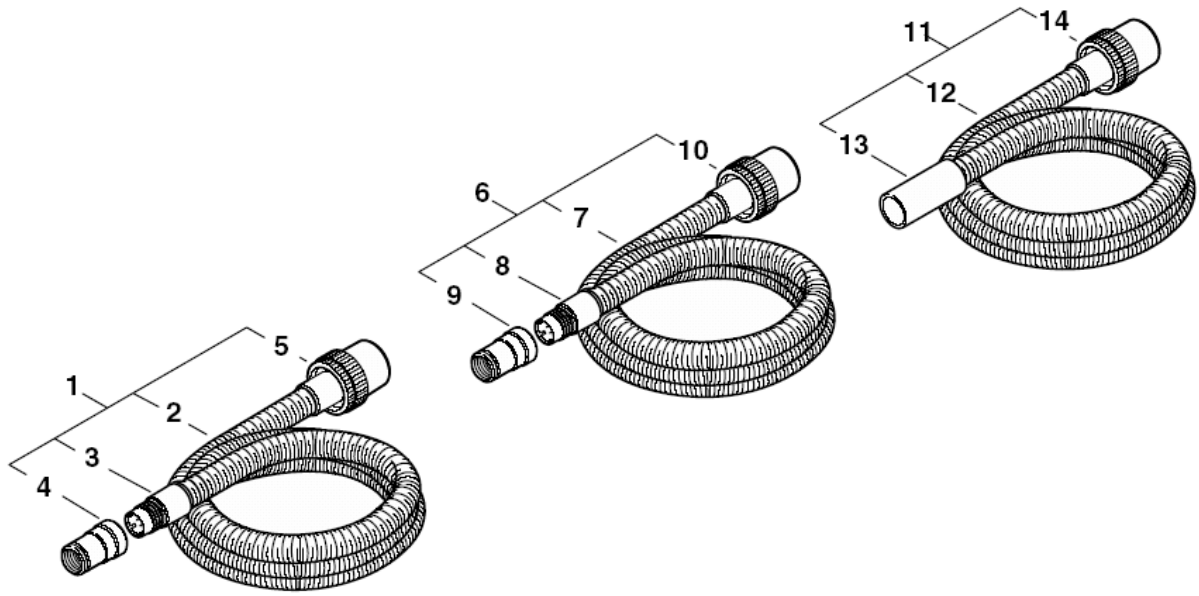

Pos.	Vare-nr	Antal	Beskrivelse	Notes
1	107406091	1	Sugeslange AntiStatic 3,5m Ø27 m.adapter	[1]
2	15326	1	Sugeslange AntiStatic pr. meter Ø27	[1]
3	63509	1	Gevindstykke Ø27	[2]
4	107404520	1	Adapter Ø27/36	[1]
5	15369	1	Slangemuffe Antistat Ø27	[1]
6	107404779	1	Sugeslange med samlemuffe 3,5 m Ø27	[3]
7	15326	1	Sugeslange AntiStatic pr. meter Ø27	[3]
8	63509	1	Gevindstykke Ø27	[4]
9	107404521	1	Adapter til el-værktøj Ø27/36-24 Type 22	[3]
10	48068	1	HOSE SLEEVE Ø 27 B1	[3]
11	302000693	1	SUCTION HOSE D32X5000 EL.CONDU	[5]
12	43502	1	Slange Pr. Mtr. Ø 32Mm	[5]
13	14682	1	Slangemuffe	[5]
14	30928	1	Adapt. Antistat Ø32	[5]

Part Notes:

- [1] - 590-21, 791-21
- [2] - 590-21, 791-21
  STOCK COVERS GUARANTEE
- [3] - 791-2M/B1
- [4] - 791-2M/B1
  STOCK COVERS GUARANTEE
- [5] - EC 12 GALLON AS/E