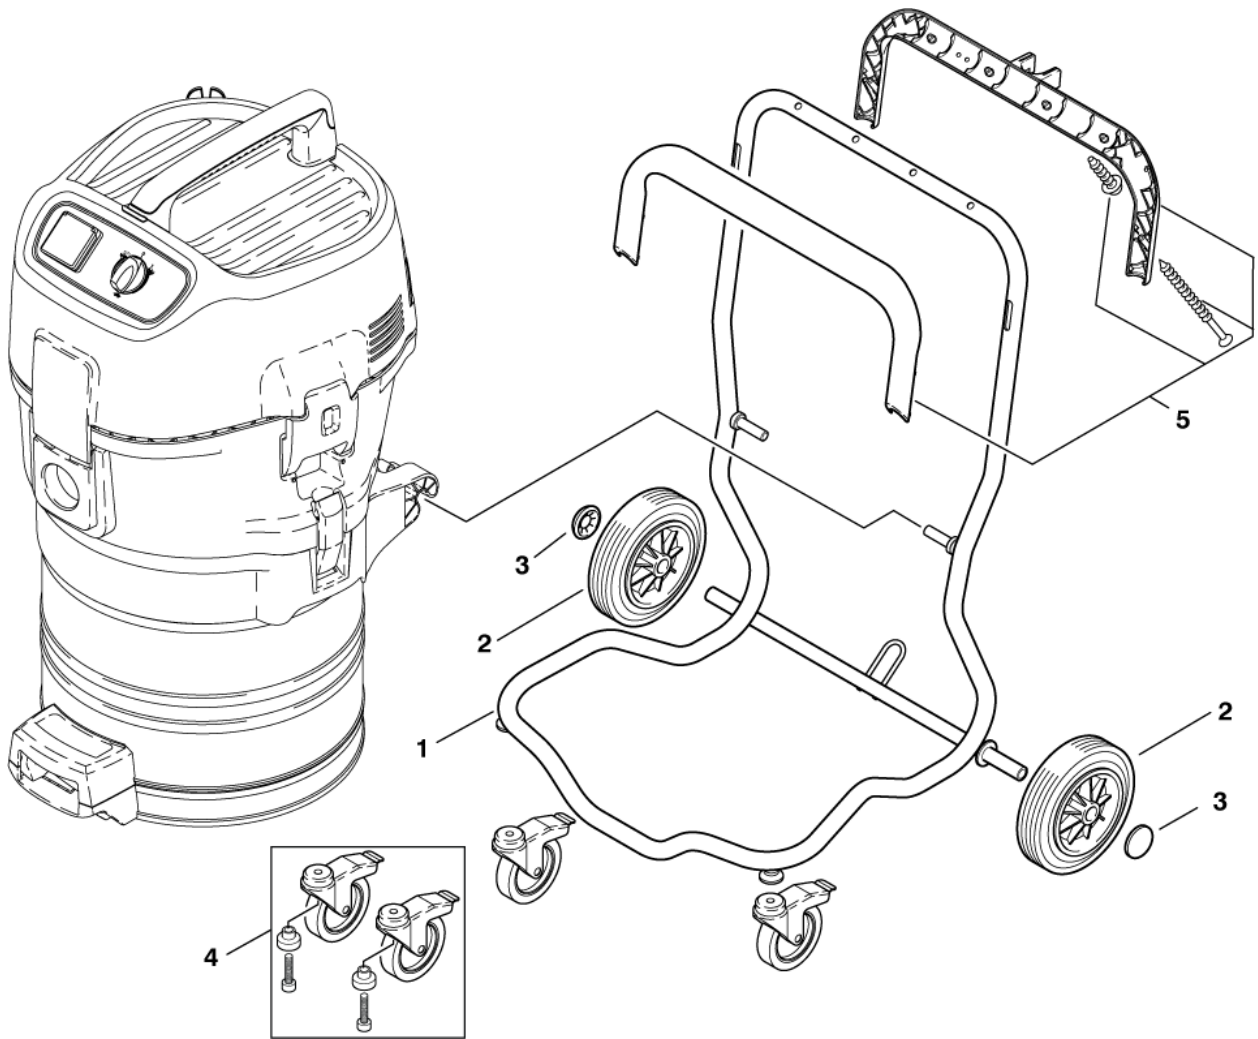

Pos.	Vare-nr	Antal	Beskrivelse	Notes
01	302001437	1	Ramme	
02	107401077	2	Hjul 200X50	[1]
03	3750	2	Lås Ø20	
04	107401054	1	Hjulsæt	[2]
05	302001706	1	Håndtag	

Part Notes:

[1] - 302000334

[2] - 2011054