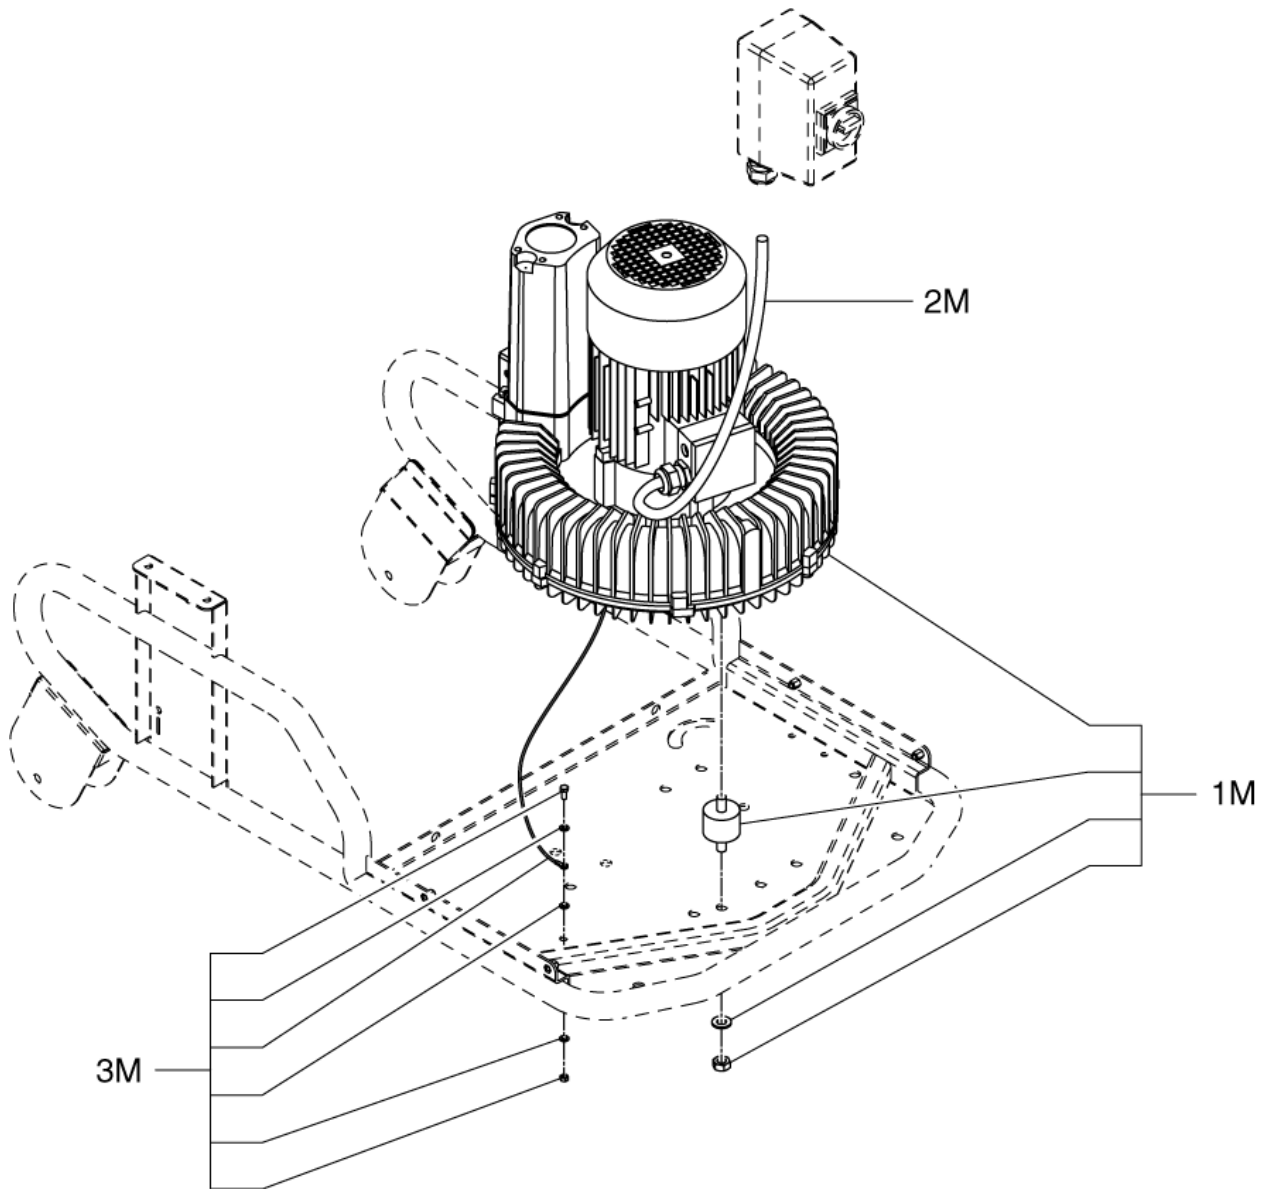

Pos.	Vare-nr	Antal	Beskrivelse	Notes
01M	40000970	1	SUCTION UNIT MOD. T22	
02M	40000876	1	MOTOR POWER CORD	
03M	40000877	1	GROUND CABLE KIT