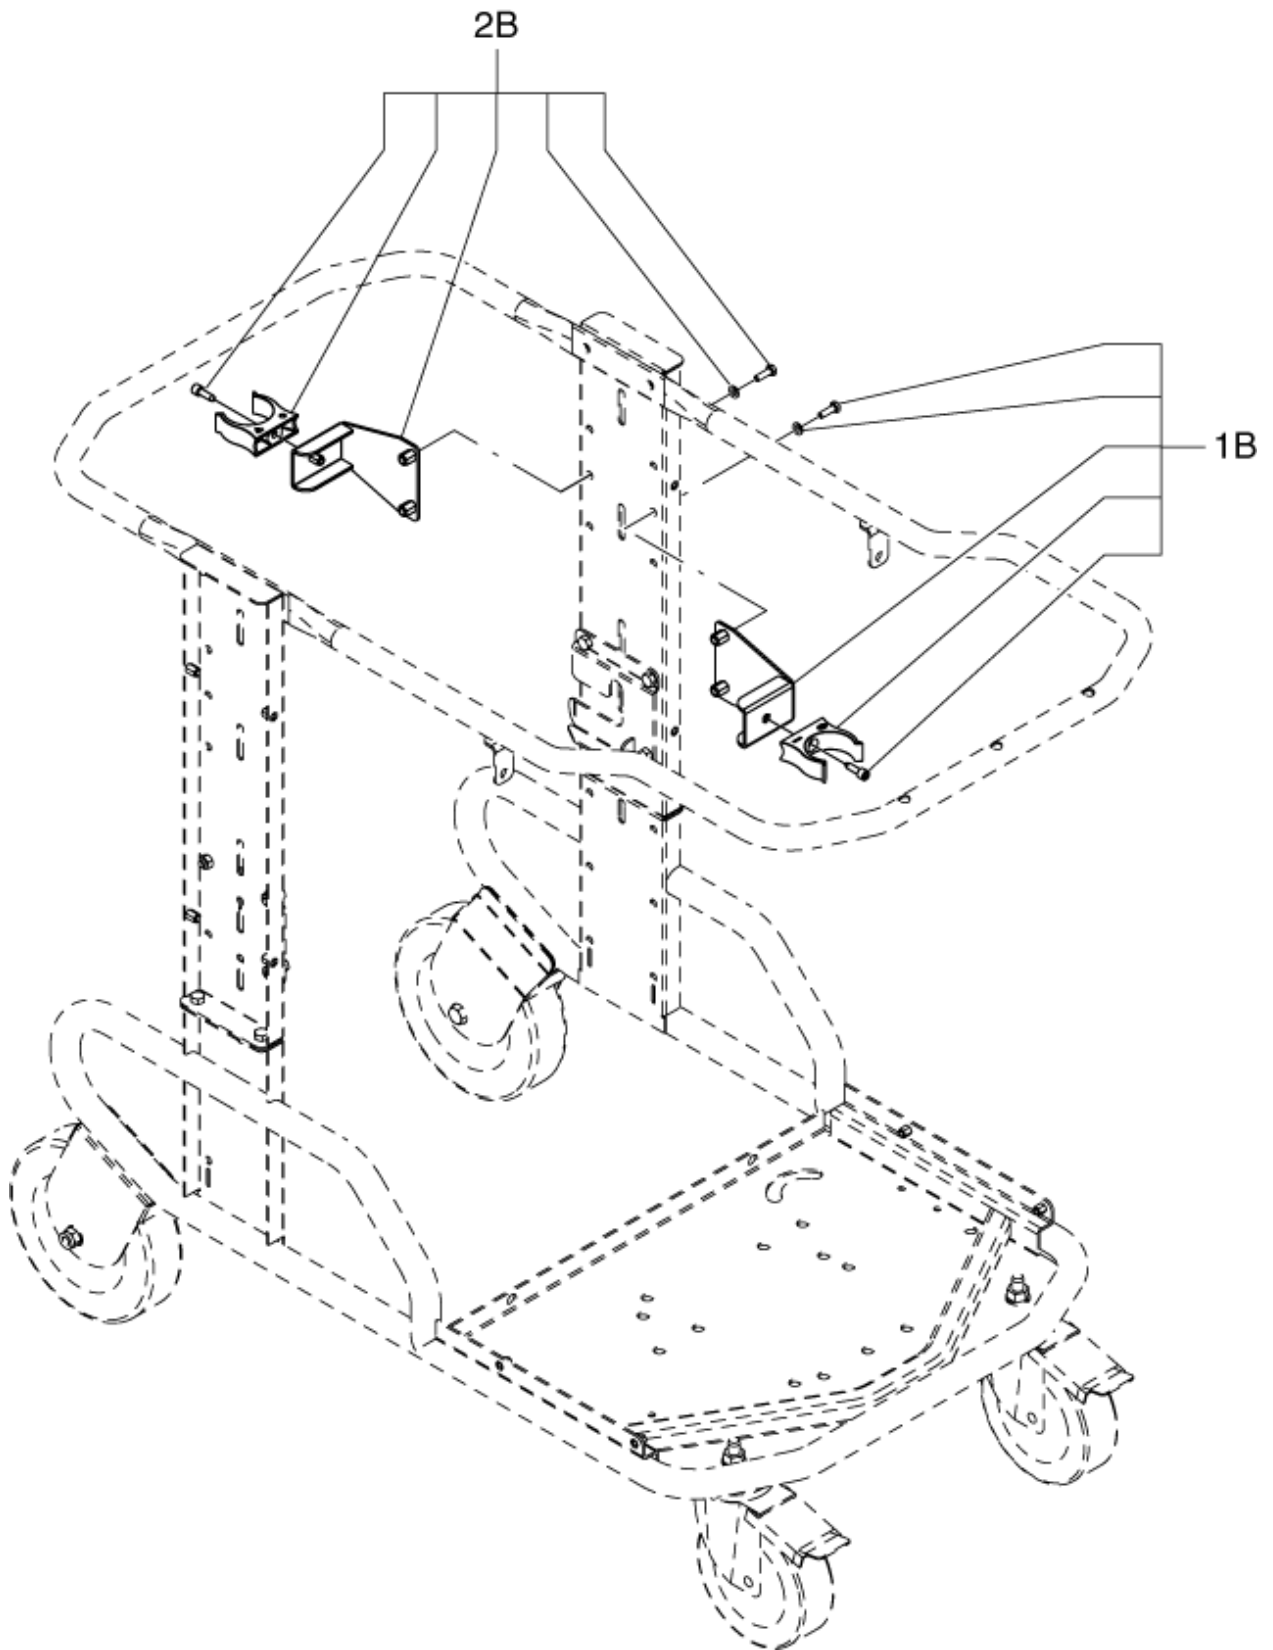

PARTS LIST

2017.07.31

TABLE OF CONTENTS

Car 01	1
Car 02	3
Car 03	5
Car 04	7
Container unit	9
Liquid kit	11
Shaker unit	13
Filter group	15
Vaucoumeter	17
Suction unit (Mod. 145)	19
Suction unit (Mod. 155)	21
Connection suction unit (Mod. 145)	23
Connection suction unit (Mod. 155)	25

Pos.	Vare-nr	Antal	Beskrivelse	Notes
01	4083600656	1	TROLLEY FOR MODEL T22-T40-T40W	
01A	40000962	1	HANDLE KIT	
02A	40000871	1	UPRIGHT KIT	
03A	40000872	1	BIN RELEASE KIT	
04A	40000873	1	WHEEL D200 KIT	
05A	40000874	1	KIT 2 REVOLV. CASTORS D150	