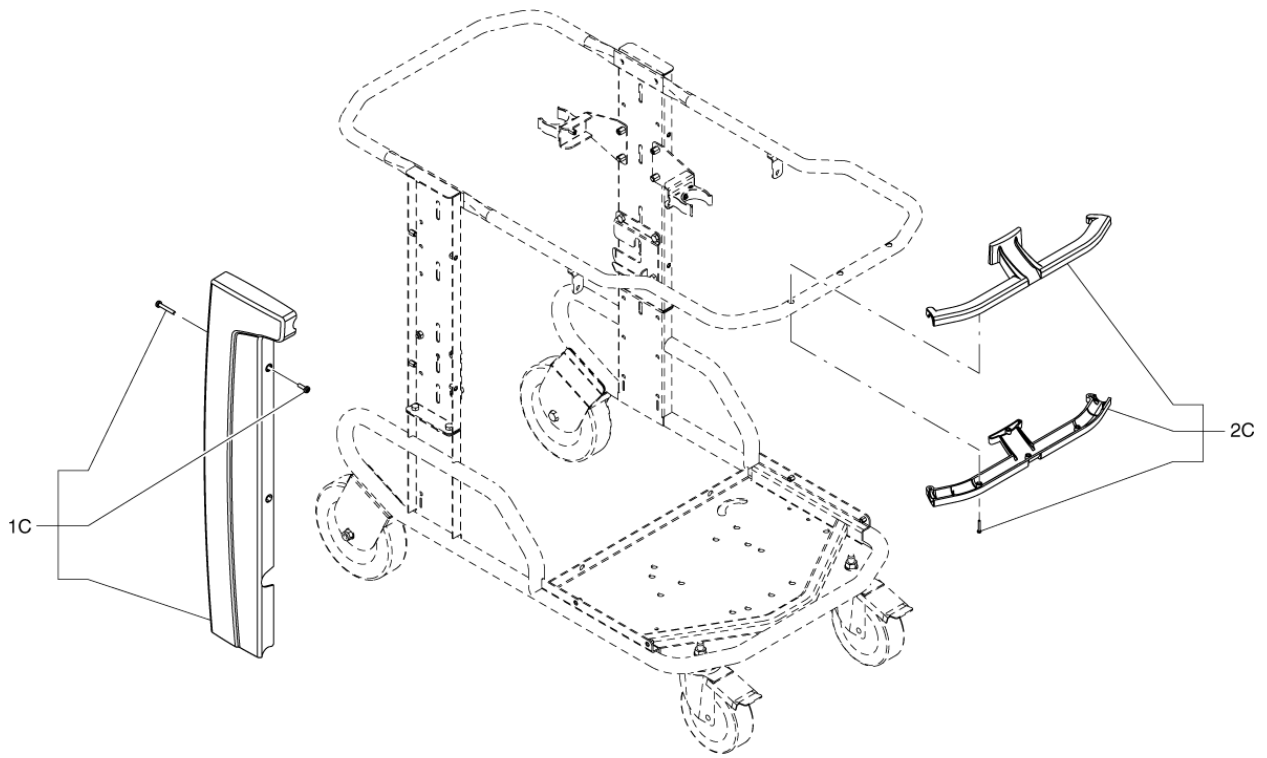

Pos.	Vare-nr	Antal	Beskrivelse	Notes
01B	40000856	1	Slangeholder kit	
02B	40000856	1	Slangeholder kit