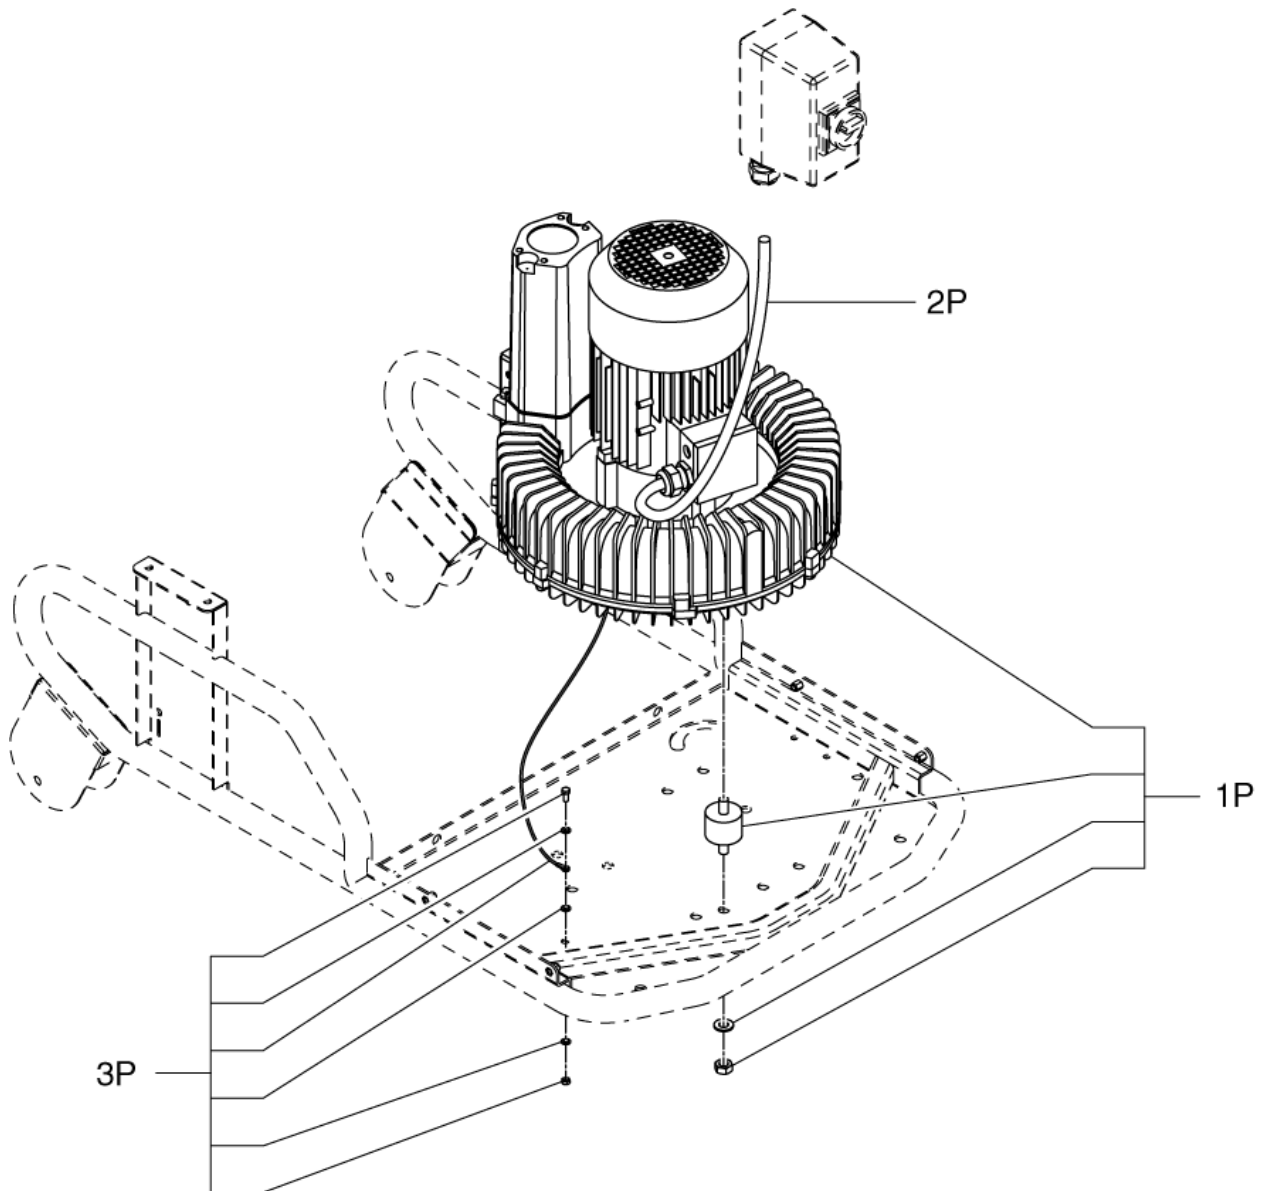

Pos.	Vare-nr	Antal	Beskrivelse	Notes
01P	40000973	1	SUCTION UNIT KIT T40W	
02P	40000876	1	MOTOR POWER CORD	
03P	40000877	1	GROUND CABLE KIT