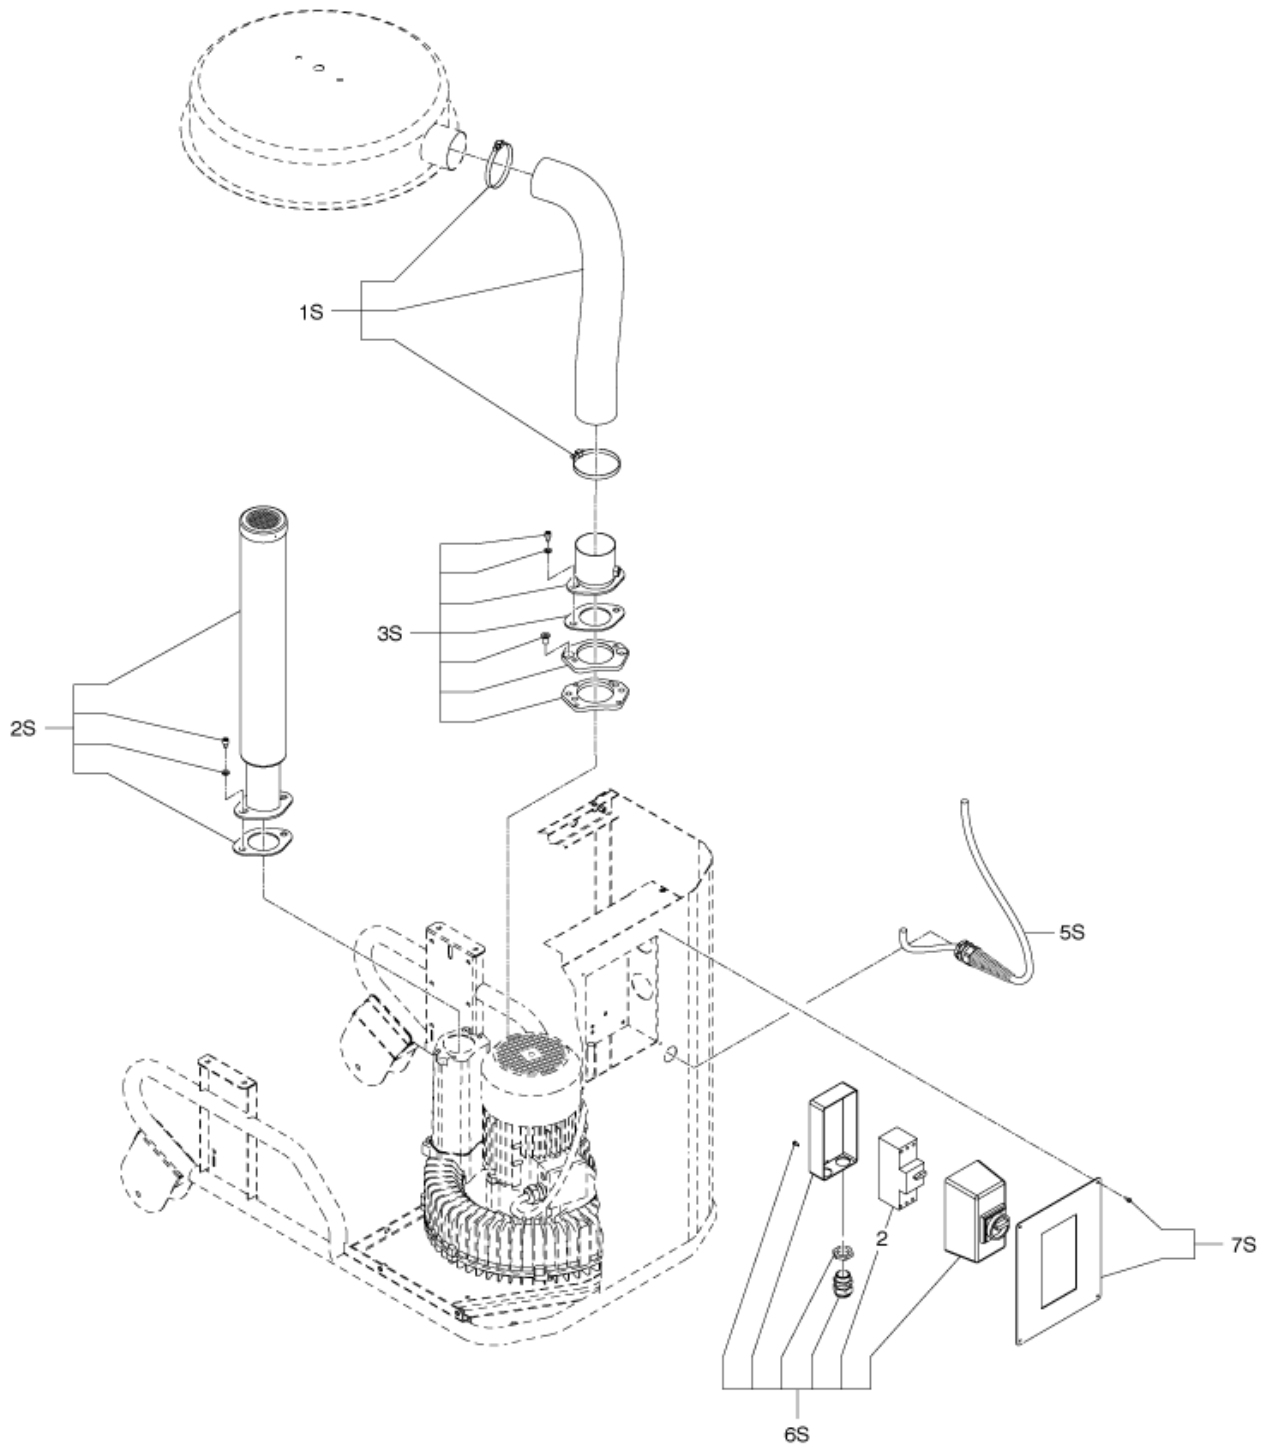

Pos.	Vare-nr	Antal	Beskrivelse	Notes
01S	40000716	1	SUCTION HOSE KIT	
02	z8 39916	1	CIRCUIT BREAKER 9-12.5 A SIRIUS S0	
02S	40000980	1	SILENCER KIT	
03S	40000977	1	SUCTION CONNECTION KIT	
05S	40000839	1	POWER CABLE KIT 5 POLES V400	
06S	40000573	1	ELECTRICAL KIT	
07S	40000979	1	CARTER KIT