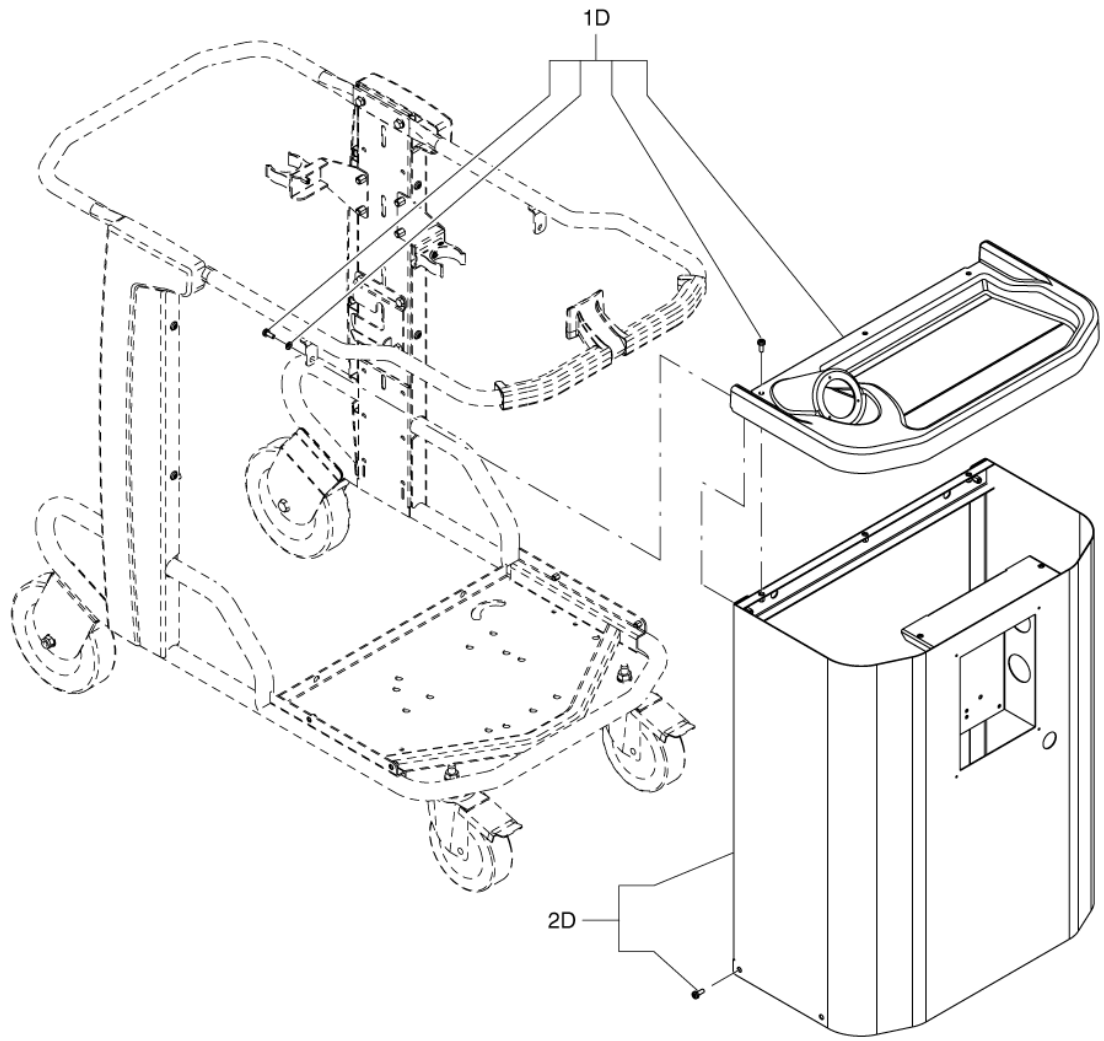

Pos.	Vare-nr	Antal	Beskrivelse	Notes
01C	40000864	1	UPRIGHT PROTECTION KIT	
02C	40000855	1	HANDLE KIT