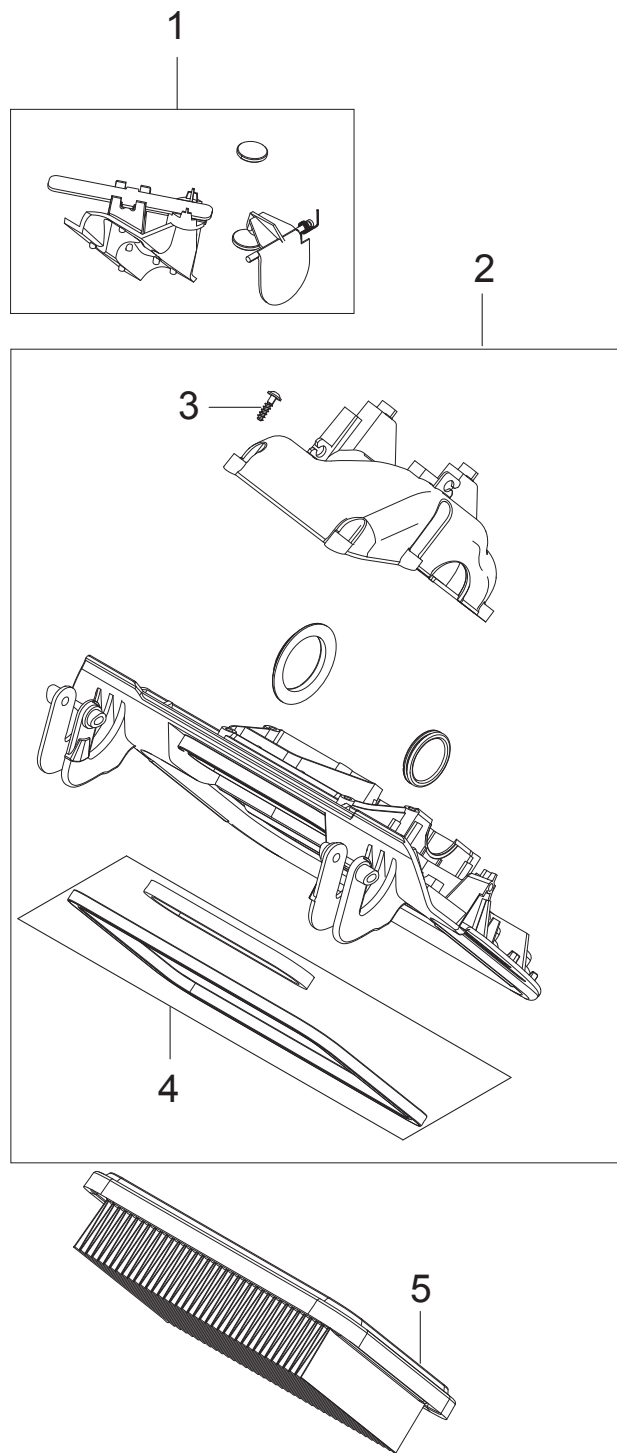

Pos.	Vare-nr	Antal	Beskrivelse	Notes
1	107415064	1	PC FLAP-LEVER KIT	
2	107415026	1	HATCH DOOR FRAME WITH SEALING PC	
3	302004029	7	Screw 5X18	
4	107415090	1	HATCH DOOR FILTER GASKET KIT	
5	107413540	1	Hovedfilter PTFE M-klasse 0.5 m2