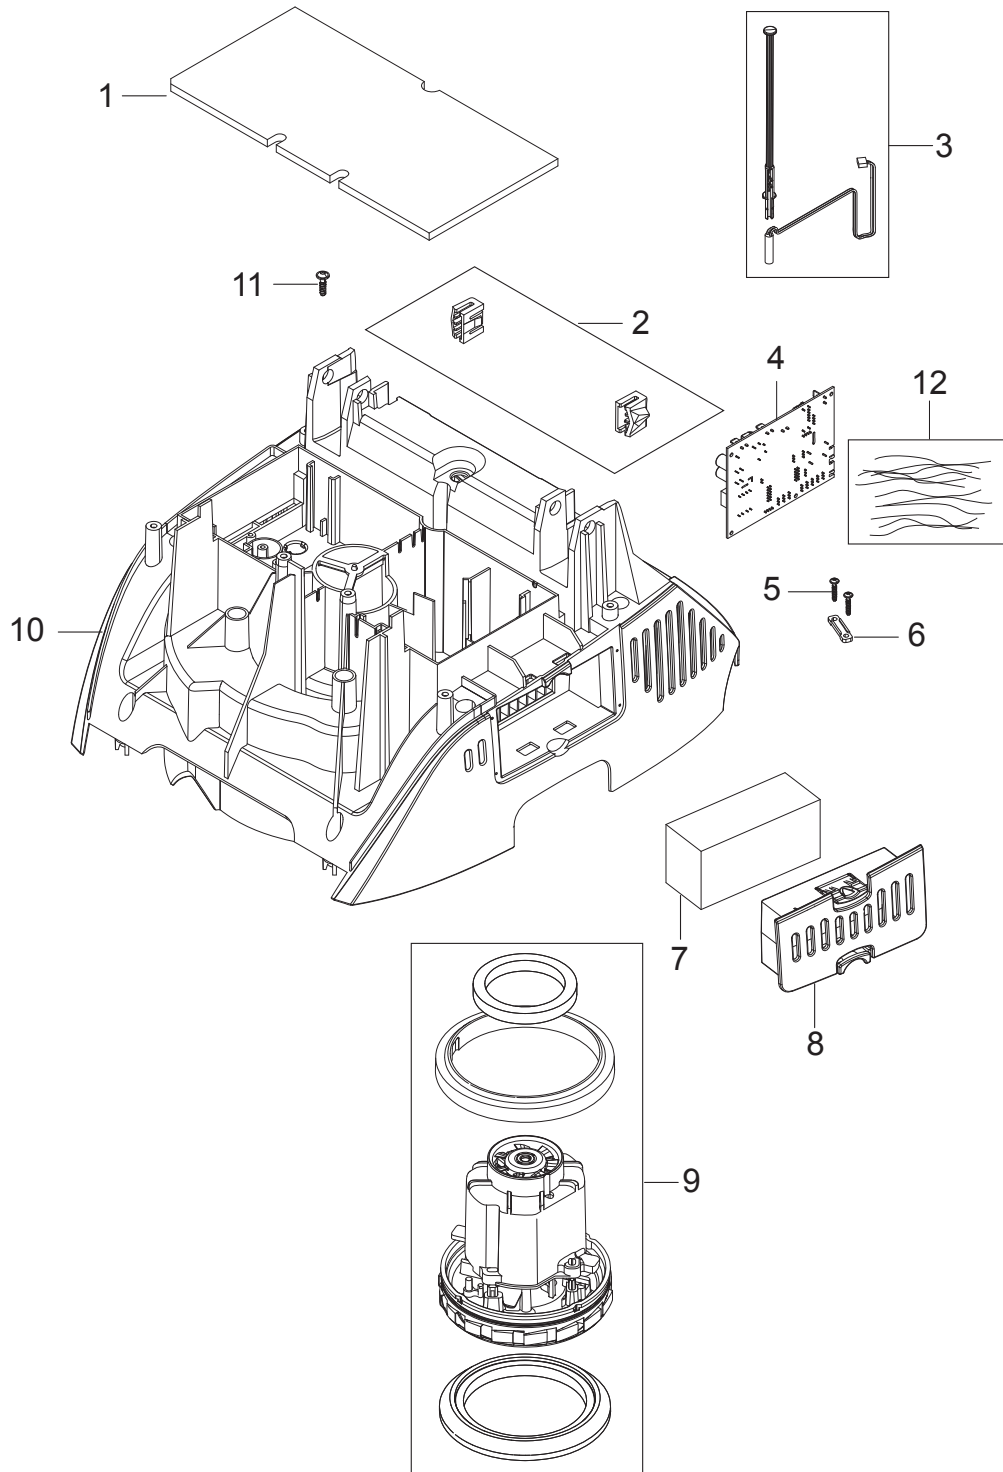

Pos.	Vare-nr	Antal	Beskrivelse	Notes
1	107417101	1	FOAM SEALING 298X148	
2	107415075	1	HATCH DOOR HINGE SNAP 2 PCS.	
3	107415060	1	REED SENSOR WITH APPLICATOR	
4	107415057	1	PCBA 1M1S P1 220-240V	[1]
4	107415058	1	PCBA AFC 1M1S P2 220-240V	[2]
5	302004032	2	SCREW 3.5X18	
6	302004030	1	STRAP FOR CABLE	
7	107415096	1	DIFFUSOR 55X115X45 BLACK	
8	107417564	1	COVER F. MOTORCOOLING FILTER RAL 7016	
9	107415055	1	MOTOR KIT 1200W 220-240V 50/60HZ	
10	107417565	1	AIRGUIDE RAL 7016	
11	302004029	9	Screw 5X18	
12	107417863	1	WIRE/CAPACITOR KIT6	

Part Notes:

1. [1] - 01 PC 220-240V/50-60HZ
   [2] - 01 IC 220-240V 50/60HZ