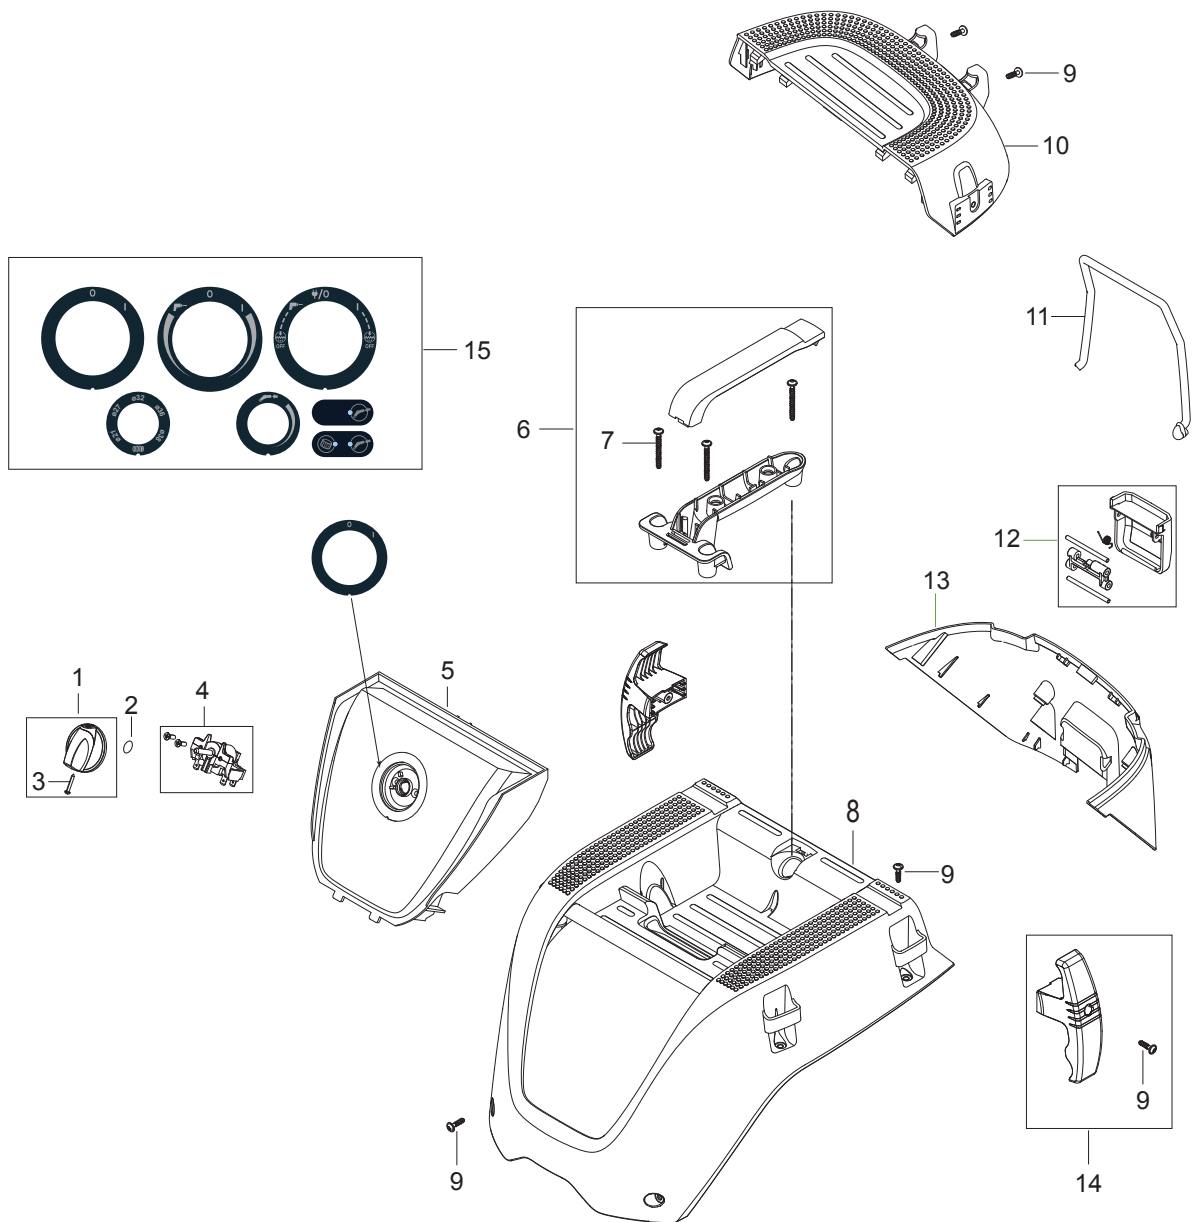

PARTS LIST

2017.07.31

TABLE OF CONTENTS

Cabinet and control panel VHS 40 IC.....	1
Cabinet and control panel VHS 40 PC.....	3
Filter system IC.....	5
Filter system PC.....	7
Suction unit L.....	9
Base_M_L.....	11
Container 30L.....	13
Container 42L.....	15
Accessories 1.....	17
Filter and bags.....	19
Hoses, tubes and nozzles.....	21
Airbox.....	23

Pos.	Vare-nr	Antal	Beskrivelse	Notes
1	909100239	1	TURNING KNOB GR.1 D6X5	
2	9868	1	O-ring 10.0X2.5	
3	32526	1	TREAD-CUTTING SCREW 2.9X19 C ISO 1483 ZN	
4	107413448	1	ROTARY SWITCH 2 POS 16A KIT	
5	107417551	1	CONTROL PANEL 01 IC/PC RAL 7001	
6	107415038	1	HANDLE KIT BLACK	
7	128500203	3	SCREW K50X45 WN1451 SP	
8	107417547	1	TOP COVER RAL 7016 W. PRINT VHS 40	
9	302004029	17	Screw 5X18	
10	107417554	1	HATCHBACK UPPER COVER IC RAL 7016	
11	107415035	1	CORD STRAP KIT	
12	107418122	1	HATCH DOOR CLAMP 2X SPRING KIT BLACK	[1]
12	107415032	1	HATCH DOOR CLAMP KIT BLACK	[2]
13	107417555	1	HATCHBACK LOWER COVER RAL 7016	
14	107415083	2	Slange/kabel krog sort 1 stk..	
15	107415077	1	LABEL KIT FOR CONTROL PANEL 7 PCS.	