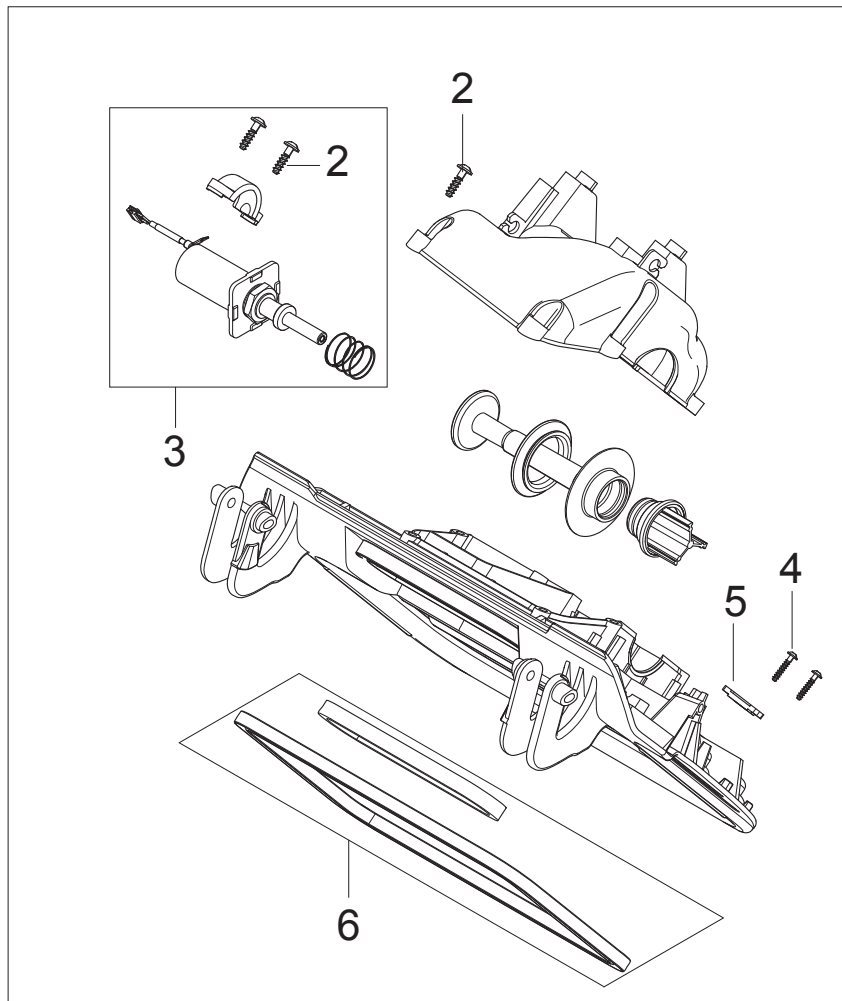

Pos.	Vare-nr	Antal	Beskrivelse	Notes
1	107415027	1	HATCH DOOR FRAME WITH SEALING IC	
1	107417859	1	HATCH DOOR FRAME W. SEALING 100-120V IC	
2	302004029	15	Screw 5X18	
3	107415031	1	SOLENOID KIT 220-240V	
3	107415079	1	SOLENOID KIT 100-120V	
4	302004032	2	SCREW 3.5X18	
5	5697	1	STRAP 3X8X33	
6	107415090	1	HATCH DOOR FILTER GASKET KIT	
7	107413540	1	Hovedfilter PTFE M-klasse 0.5 m2