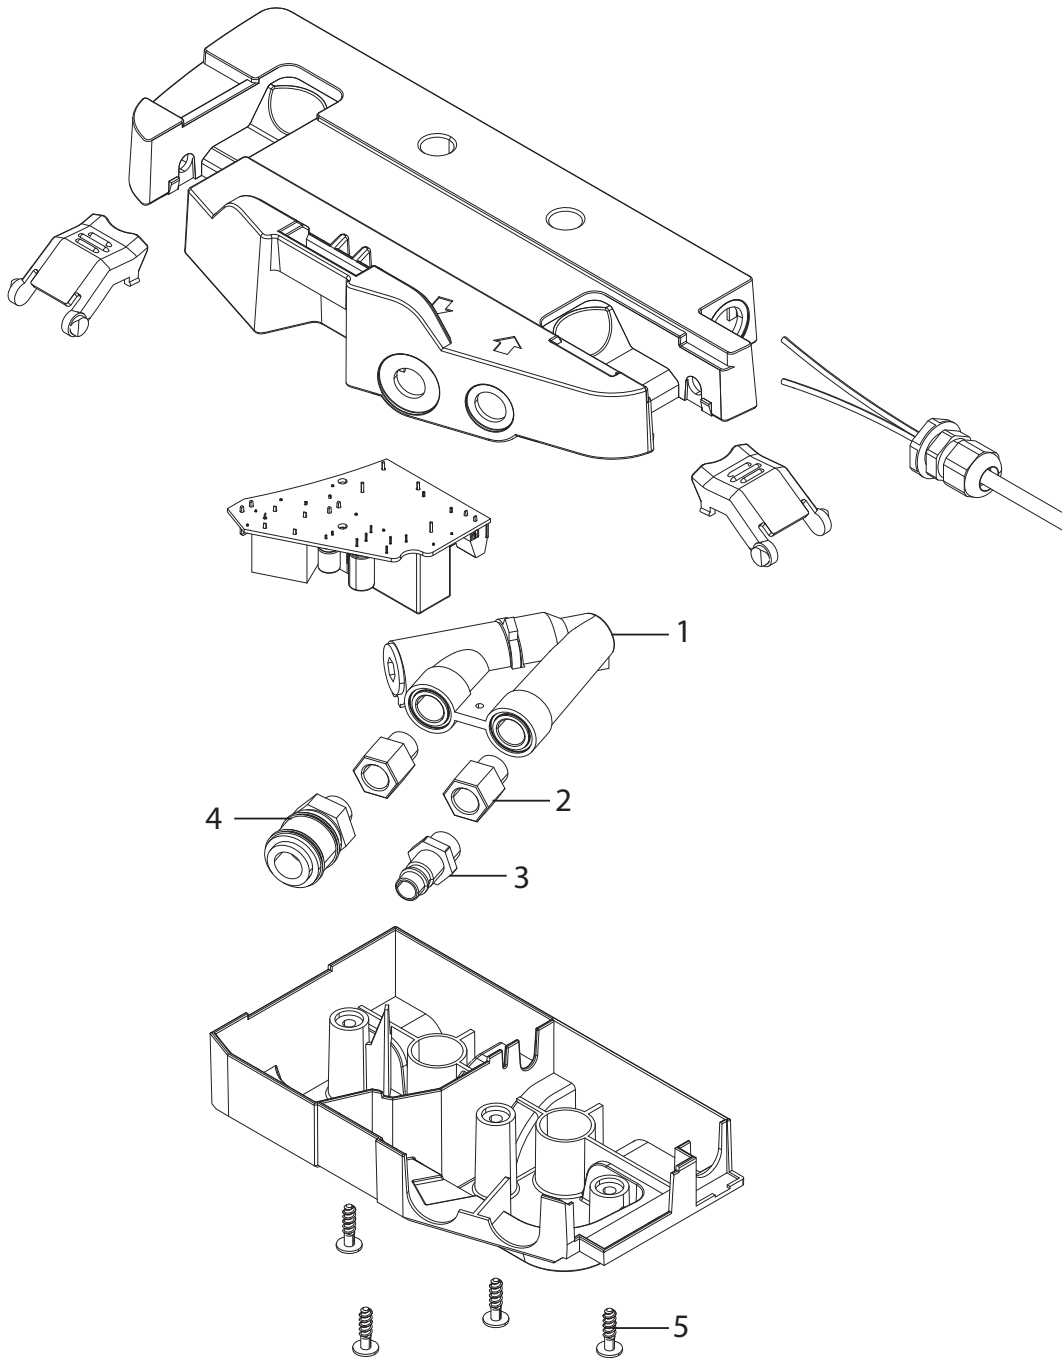

Pos.	Vare-nr	Antal	Beskrivelse	Notes
0	107416370	1	AIRBOX KIT 220-240V 50/60HZ EU	
1	107402622	1	FLOW SENSOR KIT	
2	25437	2	NIPPLE G1/4-R1/4	
3	14809	1	COUPLING MALE G1/4	
4	14808	1	COUPLING FEMALE G1/4	
5	302004029	4	Screw 5X18