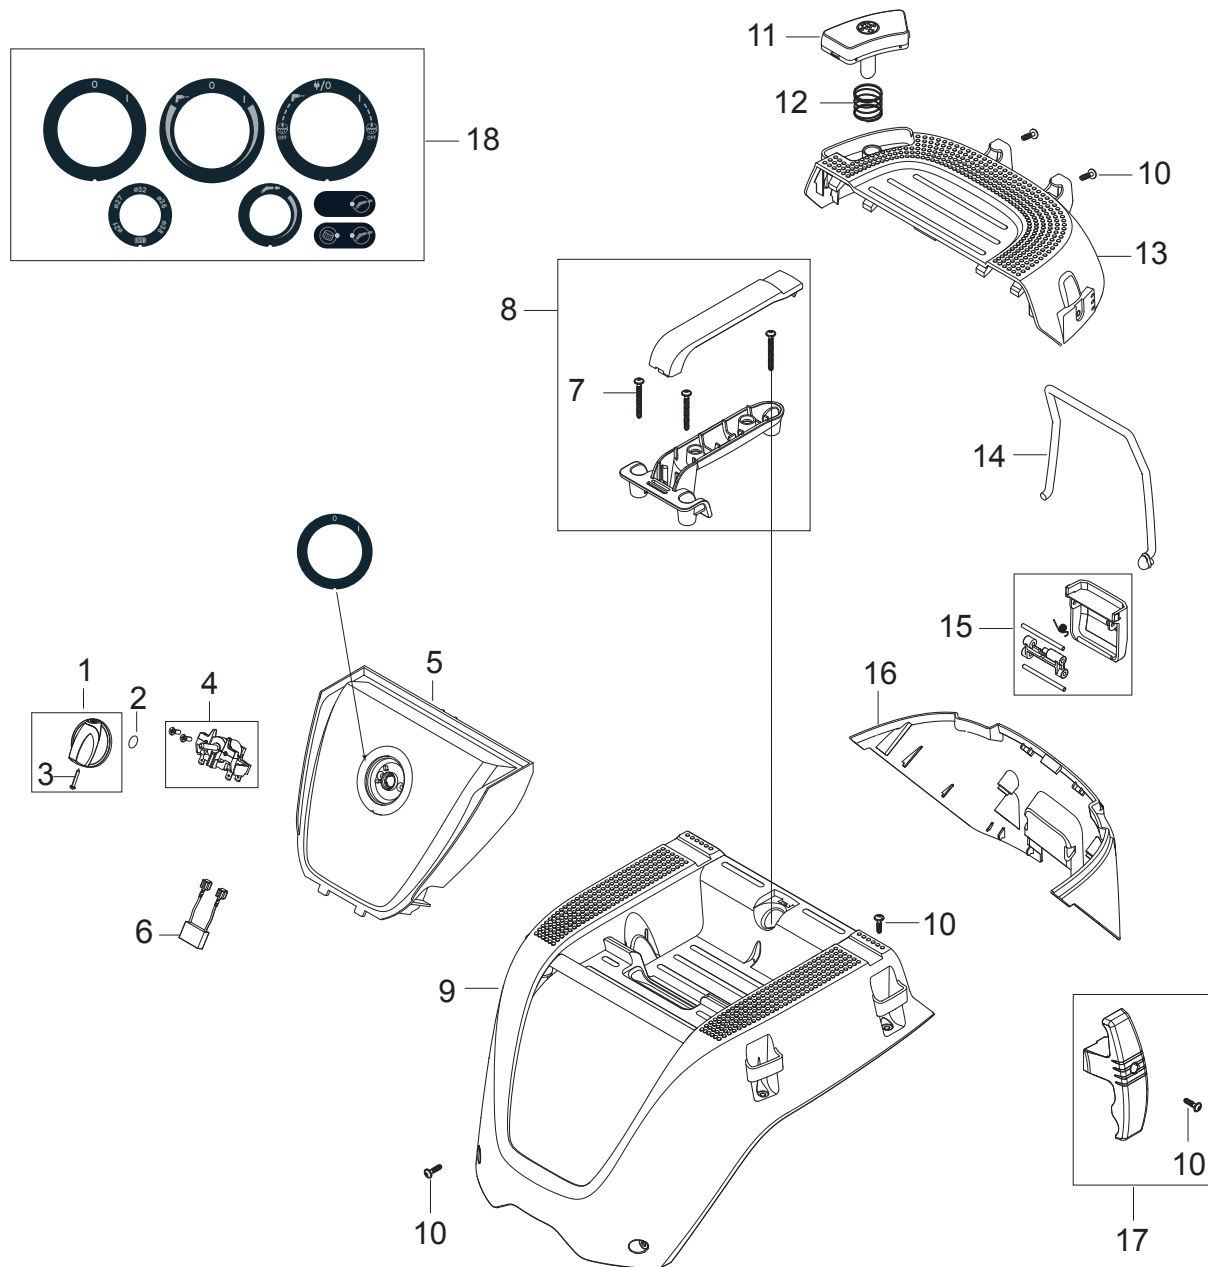

Pos.	Vare-nr	Antal	Beskrivelse	Notes
1	909100239	1	TURNING KNOB GR.1 D6X5	
2	9868	1	O-ring 10.0X2.5	
3	32526	1	TREAD-CUTTING SCREW 2.9X19 C ISO 1483 ZN	
4	107413448	1	ROTARY SWITCH 2 POS 16A KIT	
5	107417551	1	CONTROL PANEL 01 IC/PC RAL 7001	
6	107404542	1	ANTI-INTEFERENCE CAPACITOR SET	
7	128500203	3	SCREW K50X45 WN1451 SP	
8	107415038	1	HANDLE KIT BLACK	
9	107417547	1	TOP COVER RAL 7016 W. PRINT VHS 40	
10	302004029	17	Screw 5X18	
11	107417558	1	PC-BUTTON RAL 7001	
12	107411345	1	SPRING FOR BUTTON	
13	107417549	1	HATCHBACK UPPER COVER PC RAL 7016	
14	107415035	1	CORD STRAP KIT	
15	107415032	1	HATCH DOOR CLAMP KIT BLACK	[1]
15	107418122	1	HATCH DOOR CLAMP 2X SPRING KIT BLACK	[2]
16	107417555	1	HATCHBACK LOWER COVER RAL 7016	
17	107415083	2	Slange/kabel krog sort 1 stk..	
18	107415077	1	LABEL KIT FOR CONTROL PANEL 7 PCS.	

Part Notes:

1. [1] - For machines produced from November 18th 2016. Serial number 3510164605816
2. [2] - STOCK COVERS GUARANTEE
   For machines produced before November 18th 2016. Serial number 3510164605816