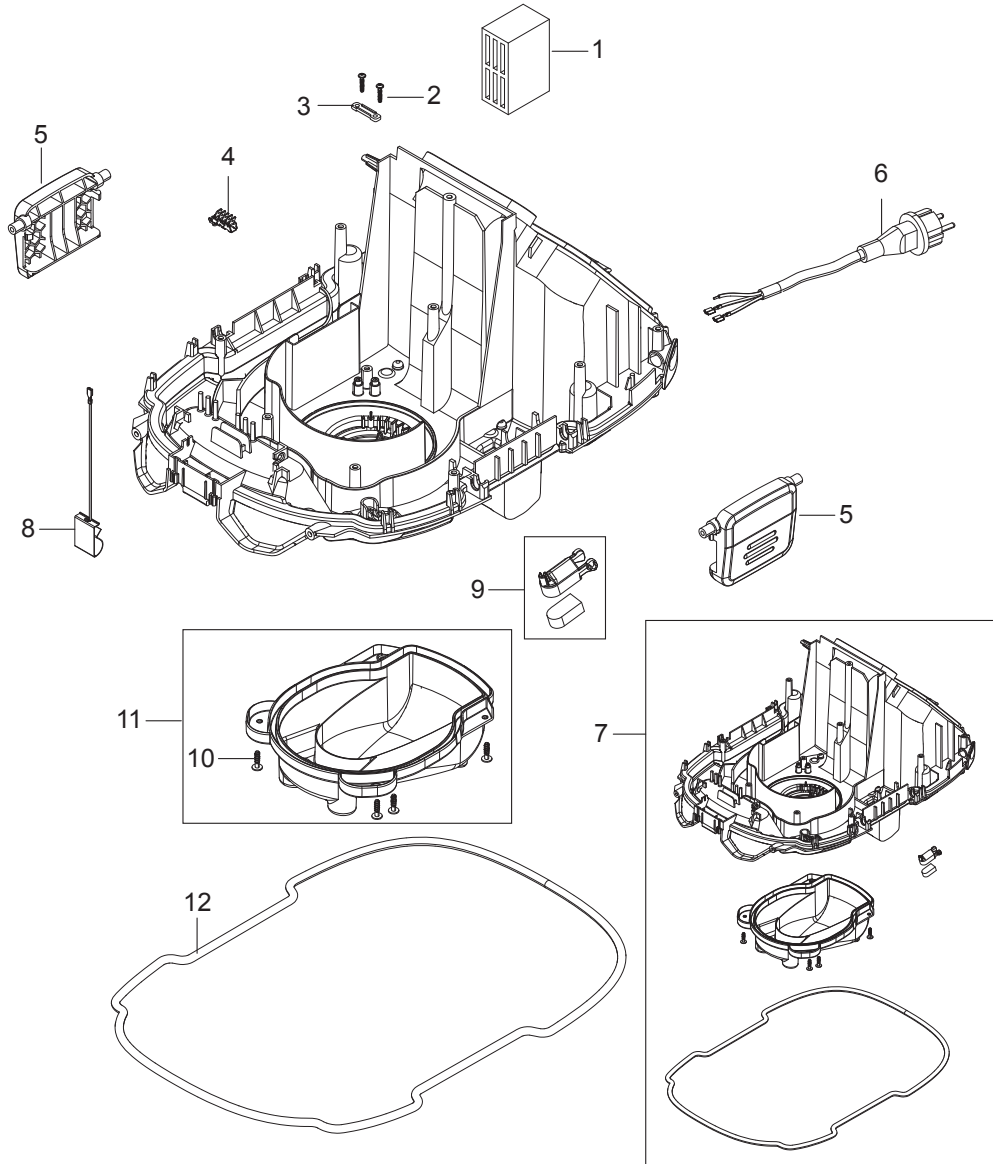

Pos.	Vare-nr	Antal	Beskrivelse	Notes
1	107417112	1	SOUND ABSORBER 83X55X35	
2	302004032	2	SCREW 3.5X18	
3	302004030	1	STRAP FOR CABLE	
4	302004031	1	DISTRIBUTION STRIP 6-POL 16A	
5	107415053	2	CONTAINER CLAMP BLACK	
6	107400573	1	CORD H07RN-F 3G1.5 CEE EU	[1]
6	302004333	1	POWER CORD H05RR-F 3G1.5X8.4 AS3112 -AU	[2]
7	107415074	1	BASE PLATE ASSEMBLY KIT	
8	107417113	1	CONTACT SPRING W. WIRE	
9	107415063	1	FLOATER WITH MAGNET	
10	1814614	4	Skruer K50X18 Wn1451 A2	
11	107415061	1	AIR FLOW COVER KIT BLACK	
12	107415050	1	CONTAINER SEALING	

Part Notes:

1. [1] - 220-240V 50/60HZ EU
   [2] - 220-240V 50/60HZ AU/NZ