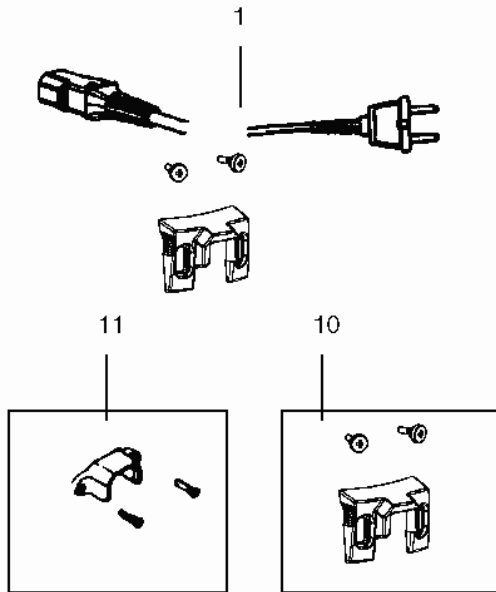

Cord with plug/socket for bracket, item10 or 11, for GM 80-90 series			
	Rating	Plug type	
EU	250		
UK	250		
AUS/NZ	250		
CH	250		
USA/CAN	120		
USA/CAN Grounded	120		
Italy Institutional	250