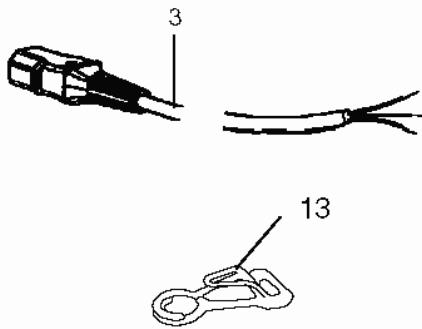

## Part Notes:

- [1] - STOCK COVERS GURARANTEE
- [2] - GUARANTEE DATE EXPIRED
- [3] - for old motor type outph. 2001  
MACHINE VERS.OUTPH.2001

Cord with plug/socket for bracket, item10 or 11, for GM 80-90 series			
	Rating	Plug type	
EU	250		
UK	250		
AUS/NZ	250		
CH	250		
USA/CAN	120		
USA/CAN Grounded	120		
Italy Institutional	250		