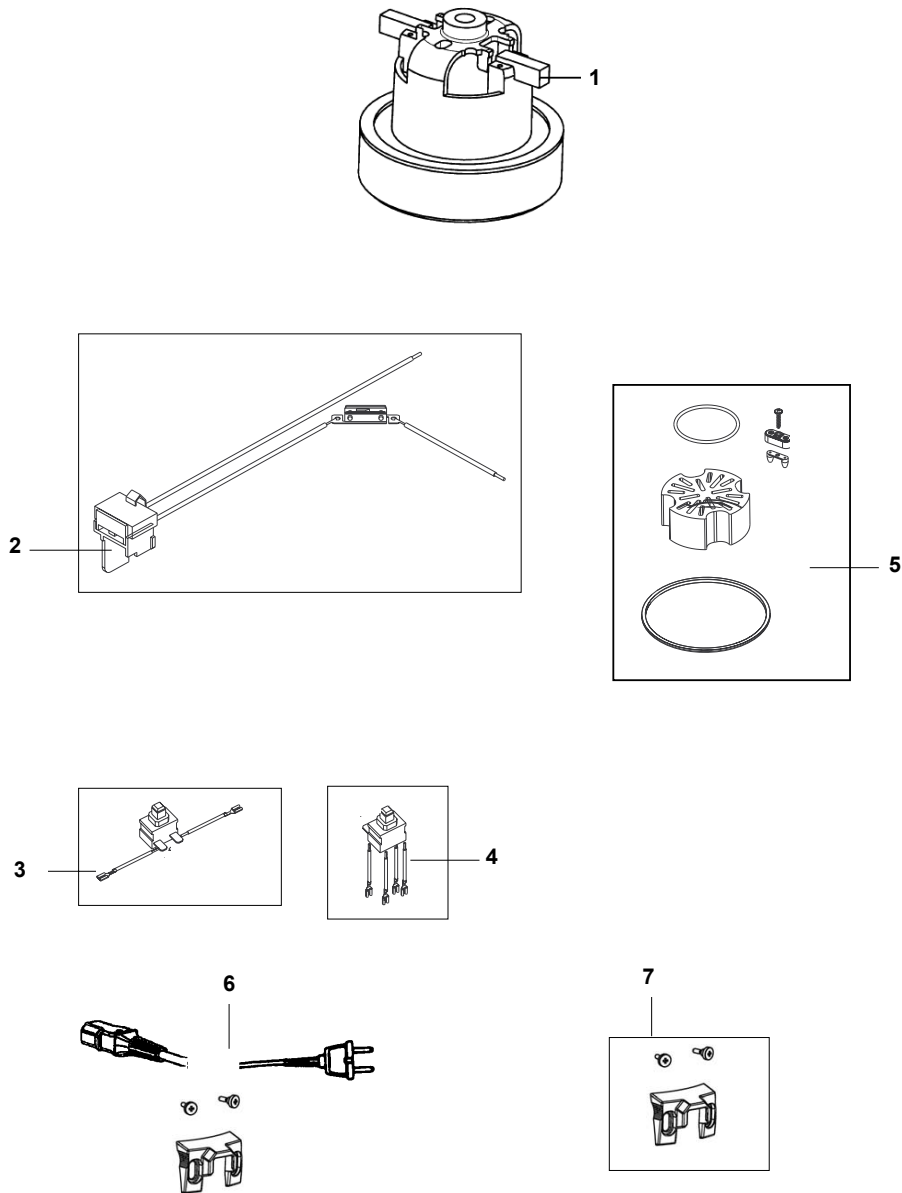

Resource notes:

Pos.	Vare-nr	Antal	Beskrivelse	Notes
01	12125002	1	Motor 220-240V 800W	
01	12125001	1	Motor GSP 100-120V	
01	12125005	1	Motor 1200W 230V Gmpj/Gmp	
01	12125003	1	Motor F.Udskift. 110/120V	
02	22130501	1	INTERNAL WIRE AND CAPACITOR	
02	22130500	1	Termorelæ, Gmp Motor	[1]
03	22131100	1	Afbryder, 1-Polet	
04	22131200	1	Afbryder, 2-Polet GDs1010	
10	22231100	1	Ophæng, Motor Gd1000	[2]
10	107401268	1	Motor KIT	
11	22365300	1	Lyddæmpningssæt Med Pakn.	
12	22399800	1	GASKET FOR INLET	[3]

Part Notes:

- [1] - STOCK COVERS GURARANTEE
- [2] - GUARANTEE DATE EXPIRED
- [3] - for old motor type outph. 2001
  MACHINE VERS.OUTPH.2001