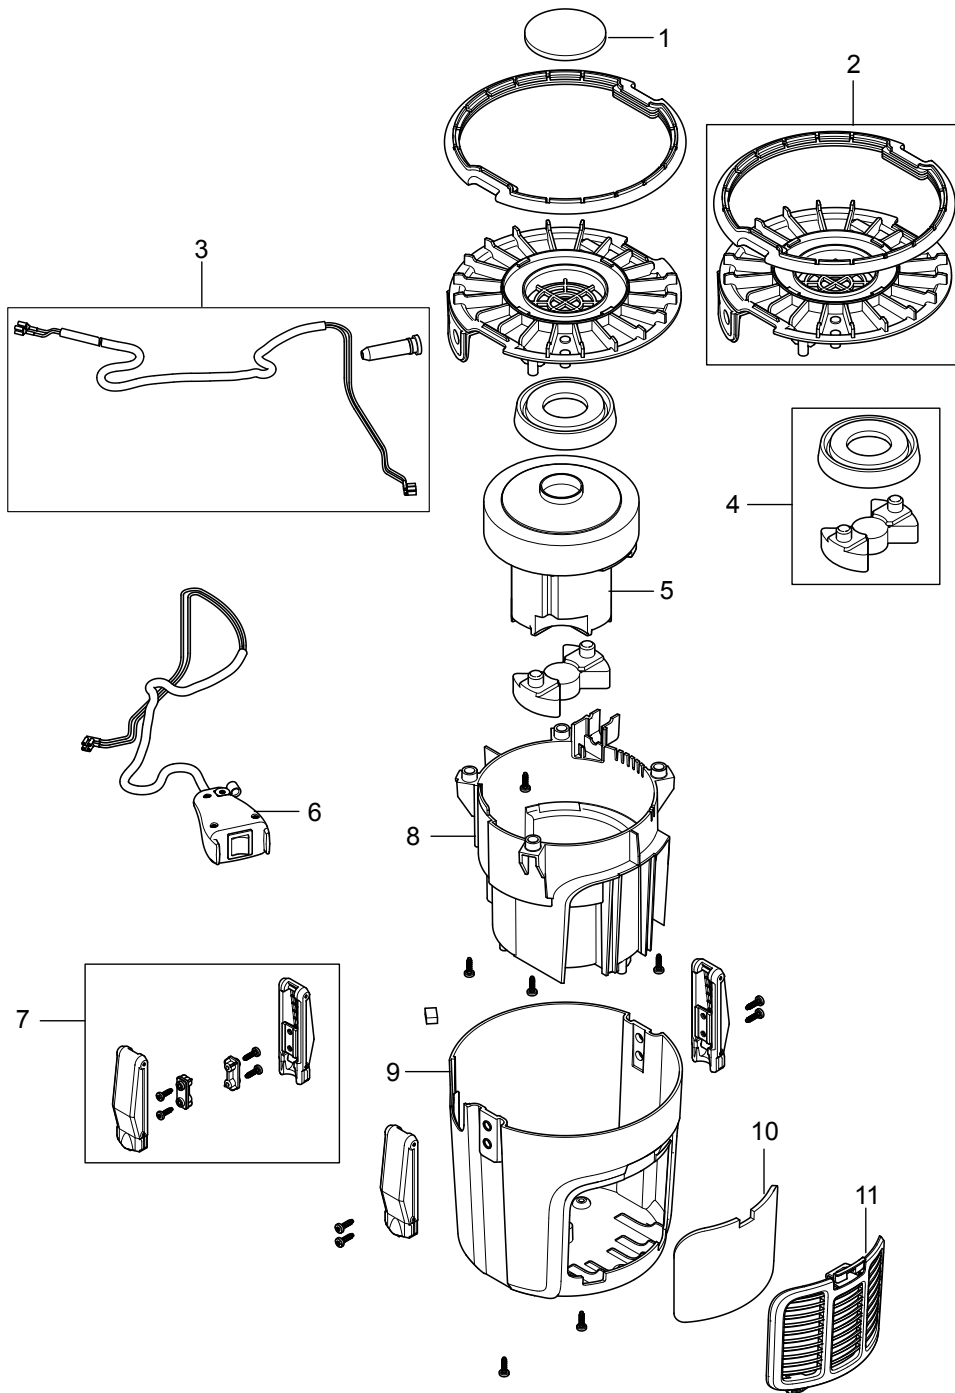

Pos.	Vare-nr	Antal	Beskrivelse	Notes
01	147 1095 500	1	Forfilter	[1]
02	147 1086 500	1	Chassis Dark Grey	
03	147 1472 000	1	RUBBER PLUG	
04	093 1027 010	1	Brytskydd Rakt Sv Usa/Sch	
05	147 1196 510	1	Fan Unit 24V GD5 Battery	
06	147 1105 510	1	Switch Cpl.GD5 Battery	
07	147 0560 500	1	Motor Suspension Kit	
08	140 6560 500	1	ANTI STRAIN CLIP	
09	147 1101 500	1	Clips, Kompl.	
10	147 1088 500	1	Motor Cover	
11	147 1075 500	1	Kabinet	
12	140 9214 040	1	Skruer Torx 40X14 Fzb	
13	147 1089 500	1	Udblæsningsfilter	
14	147 1082 500	1	Grid Exhaust Dark Grey	

Part Notes:

[1] - Kit with 3 pcs.